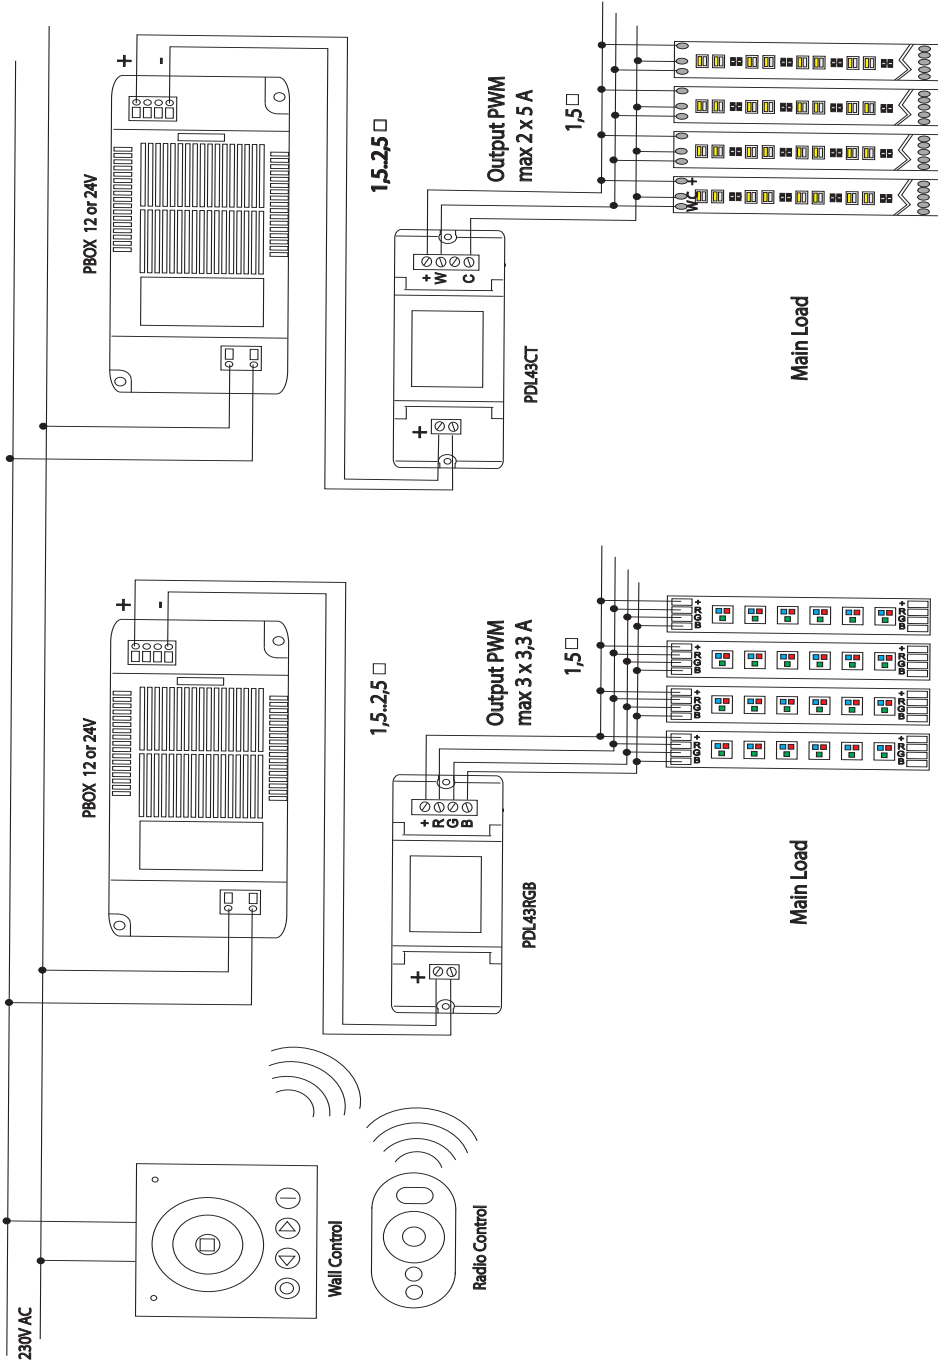

Part number	Color	INPUT		I Max	OUTPUT		Dimensions A x B x C
		Min	Max		V Max	Watt	
A40PWMREP00B	RGB/Dimmer	12	24	24A	Vin -0.1V	288/576 W	138 x 40 x 28,5

Color Temperature radio controlled & WI-FI system

RGB radio controlled & WI-FI system

RGB radio controlled & Wi-Fi - Extended System

Dimmer radio controlled system

Dimmer radio controlled (extended system)

RGB radio controlled system

Color Temperature radio controlled system