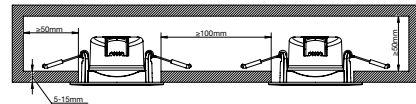

White 2110370101
Plastic/Metal