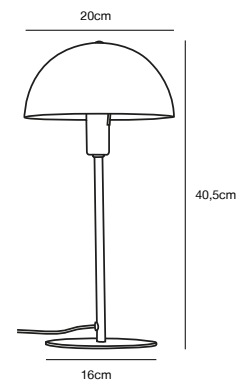

## ELLEN 20 Table lamp

- Masterbox** Qty. 3  
**Size** H: 41,5 cm, W: 20 cm, L: 20 cm, Shade Ø: 20 cm,  
 Tube Ø: 1,15 cm, Base Ø: 15 cm  
**IP Class** IP20, Class 2 (Double isolated)  
**Cable** Textile cable: White/Black 150 cm, non replaceable. Switch on  
 the cable  
**Lightsource** E14 - not included  
 Can not be dimmed

## ELLEN 20 Table lamp

- Masterbox** Qty. 3  
**Size** H: 40 cm, W: 20 cm, L: 20 cm, Shade Ø: 20 cm,  
 Tube Ø: 1,15 cm, Base Ø: 15 cm  
**IP Class** IP20, Class 2 (Double isolated)  
**Cable** Textile cable: White/Black 150 cm, non replaceable. Switch on  
 the base  
**Lightsource** E14 - not included  
 Can not be dimmed