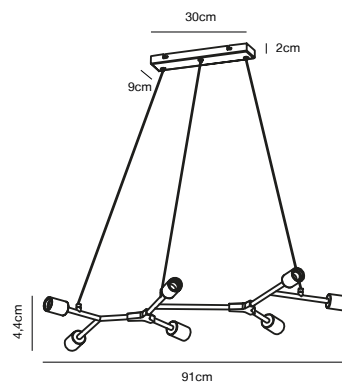

Black 47091003
Metal/Opal Glass

Brass 47091025
Metal/Opal Glass

GRANT Wall light

- **Masterbox** Qty. 3
- **Size** H: 16,4 cm, D: 20,7 cm, Shade Ø: 14,5 cm, Base: Ø 10 cm
- **IP Class** IP20, Class 2 (Double isolated)
- **Cable** Black/White 200 cm, replaceable. Switch on the cable
- **Lightsource** E14 - not included
  Can not be dimmed

Features

- Art deco style
- Matt white opal mouth blown glass
- Provides a soft, diffused light

Black 2010303003
Metal

JOSEFINE 7-Spot Pendant

- **Masterbox** Qty. 3
- **Size** H: 4,4 cm, W: 91 cm, L: 45 cm
- **IP Class** IP20, Class 2 (Double isolated)
- **Cable** Black 200 cm, non replaceable
- **Canopy** Color: Black, Material: Metal. Dimension: 30,2 x 9 cm
- **Lightsource** E27 - not included
  Can be dimmed by choosing a dimmable bulb

Features

- Industrial style
- Industrial expression with raw, masculine tubes
- New interpretation of a traditional chandelier
- Design your own lamp expression with beautiful decorative bulbs