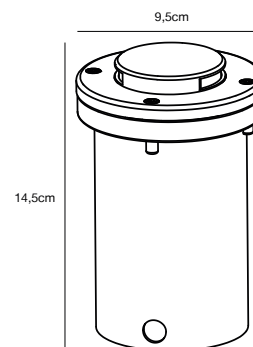

Stainless steel 83840034
Metal/Glass

PATO Square Recessed light

Masterbox Qty. 3
Size H: 12 cm, W: 11 cm, L: 11 cm, Build in height: 12 cm, Cutout Ø 9 cm
IP Class IP65, Class 1 (Earth contact)
Lightsource GU10 - Not included

Features
Suited for a GU10 bulb

Stainless steel 96409934
Stainless steel/Plastic

TILOS 1-Kit Recessed light

Masterbox Qty. 3
Size H: 14,1 cm, Ø: 10.5 cm
IP Class IP67, Class 2 (Double isolated)
Lightsource GU10 - Not included

Features
Parallel connection possible
Retrofit GU 10 bulb