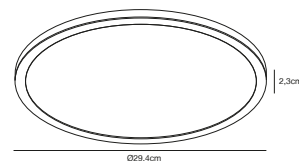

### Moodmaker™ Step Dimming

**Step 1**  
4000K

**Step 2**  
3000K

**Step 3**  
20% 3000K

White 2015106101  
Plastic

Brushed Nickel 2015106155  
Plastic