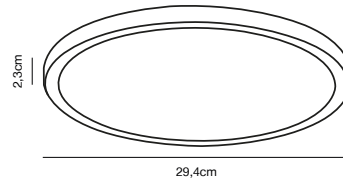

White 50036101
Plastic

OJA 29 IP54 2700K Ceiling light

Masterbox Qty. 3
Size H: 2,3 cm, Ø: 29,4 cm,
IP Class IP54, Class 2 (Double isolated)
Lightsource LED Module - 18W LED, 1600 Lumen, 2700 Kelvin,
25000 Hours, RA 80, Beamangle 120°, Cannot be dimmed

Features
Ultra-thin design
Backlight effect
Easy twist lock connection and easy installation
5 year LED guarantee