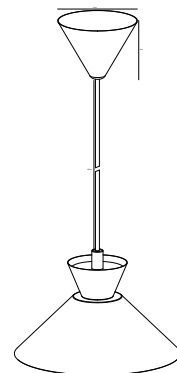

NEW White 2213471001
Metal

NEW Grey 2213471010
Metal

BRETAGNE Wall light by Kaare Bækgaard

Masterbox Qty. 3
Size H: 18 cm, Shade Ø: 30 cm, Tube Ø: 1,27 cm, Base Ø: 7,5 cm, Tilt angle: 90°
IP Class IP20, Class 2 (Double isolated)
Cable White/Black 150 cm, non replaceable. Switch on the base
Lightsource G9 - not included
Can not be dimmed

Features

Scandinavian clean and soft lines
Multiple layered shades create a soft, diffused light
White coloured inside for optimal light
On/off rocking switch on top

NEW White 2213333001
Metal

NEW Black 2213333003
Metal

NEW Grey 2213333010
Metal

NEW Yellow 2213333026
Metal

DIAL 25 Pendant by Says Who

Masterbox Qty. 3
Size H: 13,5 cm, W: 25 cm, L: 25 cm, Shade Ø: 25 cm
IP Class IP20, Class 2 (Double isolated)
Cable Grey/Yellow/White/Black 200 cm, non replaceable
Canopy Color: White, Material: Plastic. Dimension: 9 cm
Lightsource E27 - not included
Can be dimmed by choosing a dimmable bulb

Features

Nordic simplicity with clean lines
Decorative uplight effect creating a floating vibe
Updated look from the fifties and sixties