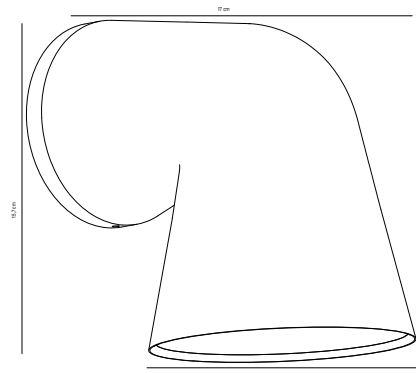

Features

Designed for both outdoor and bathroom use
Build-in parallel connection