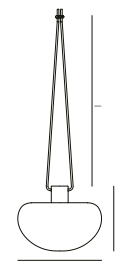

Moodmaker™ Step Dimming