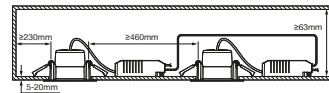

Parallel connection

Build in height
5,2 cm

Cutout Ø
7,2 cm

STAKE Downlight

Masterbox Qty. 3
Size H: 5,3 cm, Ø: 8,8 cm
IP Class IP20, Class 2 (Double isolated)
Lightsources LED Module - 6,1W LED, 450 Lumen, 2700 Kelvin, 20000 Hours, RA 80, Beamangle 36°, Has built-in dimmable light source for wall dimmer

Features

- Anti-glare, eye friendly design
- Parallel connection possible (up to 15 downlighters)
- External connector block/driver included
- Stepless dimmable (external dimmer)
- Easy screwless push-in connections (no tooling)
- 5 year LED guarantee

Parallel connection

Cutout Ø
5,5 cm

White 49570101
Plastic/Metal

Nickel 49570155
Plastic/Metal

Moodmaker™ Step Dimming

Step 1
2700K

Step 2
4000K

TIAKI Downlight

Masterbox Qty. 3
Size H: 4,5 cm, Ø: 8,5 cm
IP Class IP65, Class 2 (Double isolated)
Lightsources LED Module - 8,6W, 345 Lumen, 2700/4000 Kelvin, 20000 Hours, RA 80, Beamangle 100°, Has built-in dimmable light source with Moodmaker™ functionality

Features

- 2-step Moodmaker™ 2700K345lm/4000K600lm-switch
- Ideally suited for bathroom zone 1-2 (IP65)
- Parallel connection possible
- Memory & reset function
- Connector block included
- 5 year LED guarantee