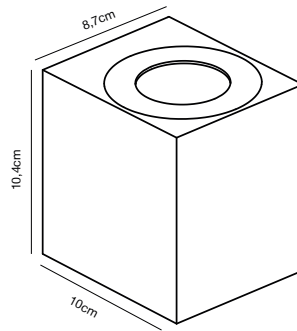

CANTO Kubi 2 Wall light by Bønnelycke MDD

Masterbox Qty. 3
Size H: 10,4 cm, W: 8,7 cm, D: 10 cm
IP Class IP44, Class 1 (Earth contact)
Lightsource LED Module - 2x6W
LED, 500 Lumen, 2700 Kelvin, 25000 Hours, RA 80,
Beamangle 120°

Features

3 light effects included
Both up- and down-light
Build-in parallel connection
5 year LED guarantee

*15 year guarantee
on corrosion

CANTO Maxi kubi 2 Wall light by Bønnelycke MDD

Masterbox Qty. 3
Size H: 17 cm, W: 8,7 cm, D: 10 cm
IP Class IP44, Class 1 (Earth contact)
Lightsource GU10 - Not included