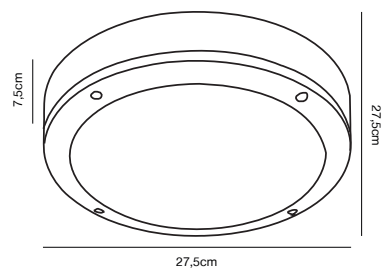

Black 77636003
Aluminium/Plastic

Desi 22 Ceiling light

Masterbox Qty. 3
Size Ø: 22.3 cm, D: 7 cm
IP Class IP44, Class 1 (Earth contact)
Lightsource E27 - Not included

Features
Build-in parallel connection

Black 77646003
Aluminium/Plastic

Desi 28 Ceiling light

Masterbox Qty. 3
Size Ø: 27.5 cm, D: 8 cm
IP Class IP44, Class 1 (Earth contact)
Lightsource E27 - Not included

Features
Build-in parallel connection