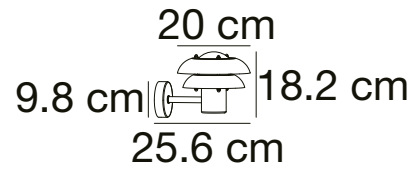

## KURNOS 20 Wall light

**Masterbox** Qty. 3  
**Size** H: 18,2 cm, D: 25,6 cm, Shade Ø: 20 cm, Base: 9.8 cm  
**IP Class** IP54, Class 1 (Earth contact)  
**Lightsource** E14 - Not included

**Features**  
Parallel connection possible  
Only one visible screw