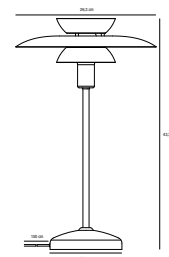

NEW Black 2213603003
Metal

CARMEN 45 Pendant by Says Who

Masterbox Qty. 2
Size H: 15 cm, W: 45 cm, L: 45 cm, Shade Ø: 45 cm
IP Class IP20, Class 2 (Double isolated)
Cable Textile cable: Black 200 cm, non replaceable
Canopy Color: Black, Material: Plastic. Dimension: 9 cm
Lightsource E27 - not included
Can be dimmed by choosing a dimmable bulb

Features

Scandinavian clean and soft lines
Multiple layered shades create a soft, diffused light

NEW Black 2213615003
Metal

CARMEN Table lamp by Says Who

Masterbox Qty. 2
Size H: 43 cm, W: 26 cm, L: 26 cm, Shade Ø: 26 cm,
Tube Ø: 1,15 cm
IP Class IP20, Class 2 (Double isolated)
Cable Textile cable: Black 150 cm, non replaceable. Switch on the
cable
Lightsource E14 - not included
Can not be dimmed

Features

Scandinavian clean and soft lines
Multiple layered shades create a soft, diffused light