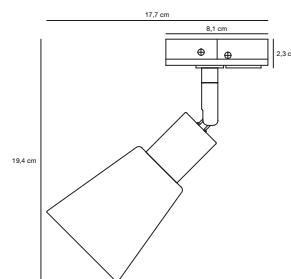

Moodmaker™ Step Dimming

Clyde Link Track Light

- **Masterbox** Qty. 6
- **Size** H: 10,5 cm, W: 8,5 cm, L: 8,5 cm, Tilt angle: 90°
- **IP Class** IP20, Class 2 (Double isolated)
- **Lightsource** LED Module - 2700K Kelvin, 25000 Hours,
  Has built-in dimmable light source with Moodmaker™ functionality

- **Features**
- Fits the Nordlux Link system
- 3-step Moodmaker™ dimming on your regular wall switch

Cole Link Track Light

- **Masterbox** Qty. 3
- **Size** H: 19,5 cm, L: 17,6 cm, Shade Ø: 8 cm, Tilt angle: 90°
- **IP Class** IP20, Class 2 (Double isolated)
- **Lightsource** E14 - not included, Max. 40W,
  Can be dimmed by choosing a dimmable bulb

- **Features**
- Ideally suited for combination with Nordlux Smart