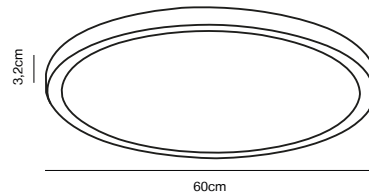

White 50236101
Plastic/Metal