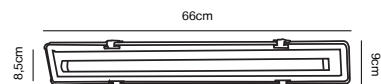

### Features

Parallel connection possible  
IP65 - In and outdoor use  
Easy Connect

Grey 27396101  
Plastic