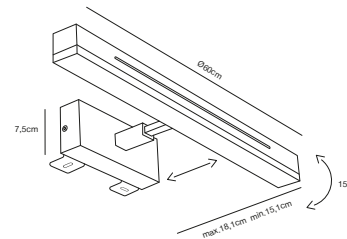

White c
Aluminium/Plastic

Chrome 2015401033
Aluminium/Plastic

Brushed Nickel 2015401055
Aluminium/Plastic

OTIS 40 Wall light

Masterbox Qty. 3
Size H: 7,5 cm, W: 14,6 cm, L: 40 cm, D: 7,5 cm,
IP Class IP44, Class 2 (Double isolated)
Lightsource LED Module - 14W LED, 1300 Lumen, 3000 Kelvin,
25000 Hours, RA 90, Has built-in dimmable light source with
Moodmaker™ functionality

Features

2-step Moodmaker™ by wall switch: 100%-night light
Night Light Function 20lm memory
Cabinet bracket included
Adjustable - rotating reflector/telescopic depth
Vertical/horizontal installation possible
5 year LED guarantee

White 2015411001
Aluminium/Plastic

Chrome 2015411033
Aluminium/Plastic

Brushed Nickel 2015411055
Aluminium/Plastic

OTIS 60 Wall light

Masterbox Qty. 3
Size H: 7,5 cm, W: 14,6 cm, L: 60 cm, D: 7,5 cm,
IP Class IP44, Class 2 (Double isolated)
Lightsource LED Module - 17W
LED, 1650 Lumen, 3000 Kelvin, 25000 Hours, RA 90, Yes,
has built-in dimmable light source with Moodmaker™
functionality

Features

2-step Moodmaker™ by wall switch: 100%-night light
Night Light Function 35lm memory
Cabinet bracket included
Adjustable - rotating reflector/telescopic depth
Vertical/horizontal installation possible
5 year LED guarantee