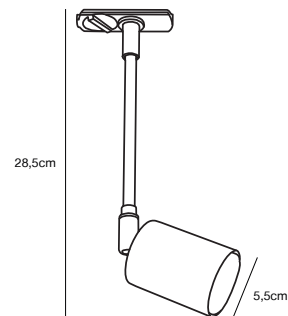

Matt white 2110609901
Metal/Plastic

Matt black 2110609903
Metal/Plastic

Diskie Link Track Light

- **Masterbox** Qty. 3
- **Size** H: 14 cm, Shade Ø: 20 cm, Tilt angle: 90°
- **IP Class** IP20, Class 1 (Earth contact)
- **Lightsource** LED Module - 8W LED, 750 Lumen, 3000 Kelvin, 20000 Hours, RA 90, Beamangle 120°, Has built-in dimmable light source with Moodmaker™ functionality

- **Features**
- LED integrated AC SMD 7W
- Dimmable
- RA90 natural light
- 5 year LED guarantee

Explor Link Track Light

- **Masterbox** Qty. 6
- **Size** D: 28,5 cm, Shade Ø: 5,5 cm, Tilt angle: 180°
- **IP Class** IP20, Class 2 (Double isolated)
- **Lightsource** GU10 - not included, Max. 7W
  Yes, can be dimmed by choosing a dimmable bulb

- **Features**
- Ideally suited for combination with Nordlux Smart