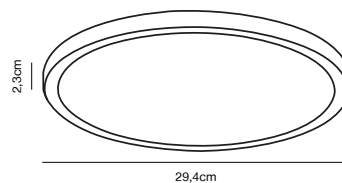

Moodmaker™ Step Dimming

Step 1
100%

Step 2
50%

Step 3
20%