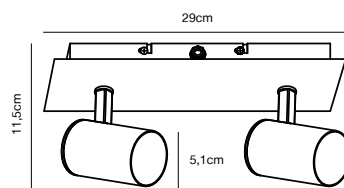

FRIDA Wall light

1. **Masterbox** Qty. 6
   Size H: 11,5 cm, D: 11,5 cm, Shade Ø: 5,1 cm, Base: 8,5 x 8,5 cm, Tilt angle: 90°
   IP Class IP20, Class 2 (Double isolated)
   Cable White 150 cm, replaceable. Switch on the cable
   Lightsource GU10 - not included
   Can not be dimmed

1. **Features**
   Contemporary and simple style
   Adjustable lamp head for a directional light

White 49810101
Metal

FRIDA 2-Spot Spot light

1. **Masterbox** Qty. 3
   Size W: 8 cm, L: 29 cm, D: 11,5 cm, Shade Ø: 5,1 cm, Base: 29 x 6 cm, Tilt angle: 90°
   IP Class IP20, Class 2 (Double isolated)
   Lightsource GU10 - not included
   Can be dimmed by choosing a dimmable bulb

1. **Features**
   Contemporary and simple style
   Adjustable lamp head for a directional light
   Can be used on both wall and ceiling