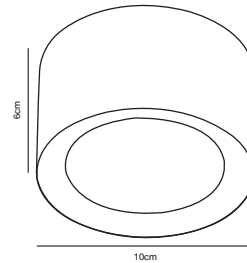

White 2110670101
Metal/Plastic