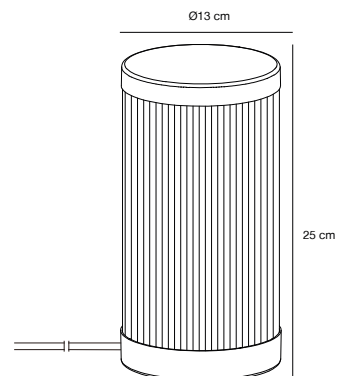

Features

- Durable, powder coated metal
- Ripped diffuser creates a pleasant light