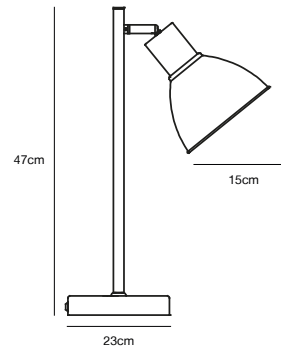

POP Rough Table lamp by Sebastian Holmbäck

- **Masterbox** Qty. 3
- **Size** H: 47 cm, Shade Ø: 15 cm, Base Ø: 23 cm, Tilt angle: 30°
- **IP Class** IP20, Class 2 (Double isolated)
- **Cable** White/Black 150 cm, non replaceable. Switch on the cable
- **Lightsource** E27 - not included
  Can not be dimmed

- **Features**
- Contemporary and simple style
- Brass joint connecting shade and base
- Rough matte surface with brass details