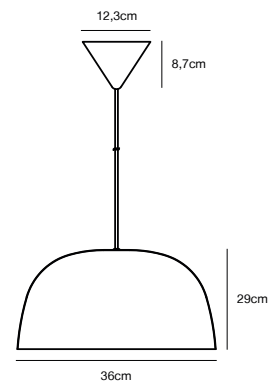

Brass 2010225035
Metal

CERA Table lamp by Kaare Bækgaard

- **Masterbox** Qty. 3
- **Size** H: 47 cm, Shade Ø: 24 cm, Tube Ø: 1,6 cm, Base Ø: 18 cm
- **IP Class** IP20, Class 2 (Double isolated)
- **Cable** Textile cable: Black 150 cm, non replaceable. Switch on the cable
- **Lightsource** E14 - not included
  Can not be dimmed

Features

Contemporary art deco style
Brass adds cosiness and warmth to the interior