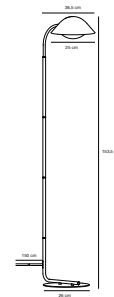

NEW Black 2213101003
Metal

FREYA Wall light by Says Who

Masterbox Qty. 3
Size H: 26 cm, W: 35 cm, L: 35 cm, Shade Ø: 25 cm,
Tube Ø: 1,15 cm
IP Class IP20, Class 2 (Double isolated)
Cable Black 150 cm, non replaceable. Switch on the cable
Lightsource E14 - not included
Can not be dimmed

Features
Organically shaped wall lamp in Nordic design
Non-visible light source for an indirect light
Removeable lower shade for easy change of bulb