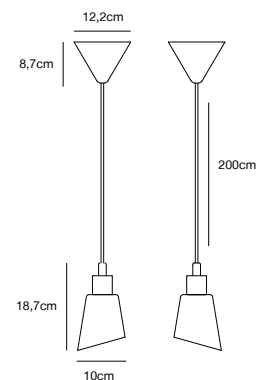

Features

- Minimalist and classic design
- Oblique, opal glass shade
- Set of 2 pcs.