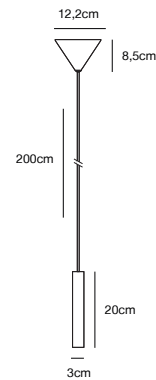

OMARI Pendant

- **Masterbox** Qty. 3
- **Size** H: 20 cm, W: 12 cm, L: 12 cm, Shade Ø: 3 cm
- **IP Class** IP20, Class 2 (Double isolated)
- **Cable** White/Black 200 cm, non replaceable
- **Canopy** Color: White/Black, Material: Plastic. Dimension: 12,2 cm
- **Lightsource** LED Module - 3,2W
  LED, 60W, 320 Lumen, 2700 Kelvin, 25000 Hours, RA 80, Beamangle 41°
  Has built-in dimmable light source with Moodmaker™ functionality