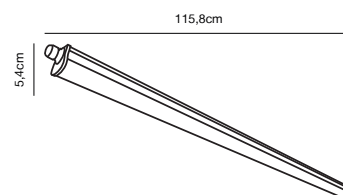

Grey 49656110
Plastic

WESTPORT 60 Double Batten Light Fitting

Masterbox Qty. 6
Size W: 5,4 cm, L: 55,8 cm, D: 5,4 cm,
IP Class IP65, Class 2 (Double isolated)
Lightsource LED Module - 23W LED, 2100 Lumen, 4000 Kelvin,
25000 Hours, RA 80, Beamangle 125°, Cannot be dimmed

Features

IP65 - In and outdoor use
5 year LED guarantee

Grey 49666110
Plastic

WESTPORT 120 Single Batten Light Fitting

Masterbox Qty. 6
Size W: 5,4 cm, L: 115,8 cm, D: 5,4 cm,
IP Class IP65, Class 2 (Double isolated)
Lightsource LED Module - 23W LED, 2160 Lumen, 4000 Kelvin,
25000 Hours, RA 80, Beamangle 125°, Cannot be dimmed

Features

IP65 - In and outdoor use
5 year LED guarantee