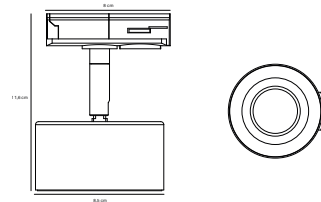

Clyde Link Track Light

- **Masterbox** Qty. 6
- **Size** H: 10,5 cm, W: 8,5 cm, L: 8,5 cm, Tilt angle: 90°
- **IP Class** IP20, Class 2 (Double isolated)
- **Lightsource** LED Module - 2700K Kelvin, 25000 Hours,
  Has built-in dimmable light source with Moodmaker™ functionality

- **Features**
- Fits the Nordlux Link system
- 3-step Moodmaker™ dimming on your regular wall switch

White 2112859901
Metal/Glass

Cole Link Track Light

- **Masterbox** Qty. 3
- **Size** H: 19,5 cm, L: 17,6 cm, Shade Ø: 8 cm, Tilt angle: 90°
- **IP Class** IP20, Class 2 (Double isolated)
- **Lightsource** E14 - not included, Max. 40W,
  Can be dimmed by choosing a dimmable bulb

- **Features**
- Ideally suited for combination with Nordlux Smart