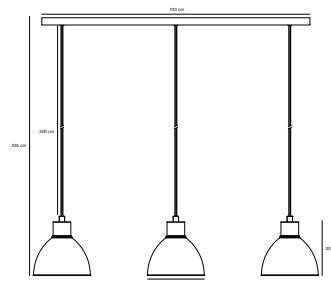

NEW Matt black 2213623003
Metal

POP Pendant by Sebastian Holmbäck

Masterbox Qty. 3
Size H: 20 cm, W: 21,5 cm, L: 21,5 cm, Shade Ø: 21,5 cm
IP Class IP20, Class 2 (Double isolated)
Cable Black 200 cm, non replaceable
Canopy Color: Black, Material: Plastic. Dimension: 9 cm
Lightsource E27 - not included
Can be dimmed by choosing a dimmable bulb

Features
Contemporary and simple style
Some glossy, some matt

NEW Matt black 2213633003
Metal

POP 3-Spot Pendant by Sebastian Holmbäck

Masterbox Qty. 2
Size H: 20 cm, W: 100 cm, L: 100 cm, Shade Ø: 21,5 cm
IP Class IP20, Class 2 (Double isolated)
Cable Black 200 cm, non replaceable
Canopy Color: Black, Material: Plastic. Dimension: 2,7 cm
Lightsource E27 - not included
Can be dimmed by choosing a dimmable bulb

Features
Contemporary and simple style
Matt surface with brass details