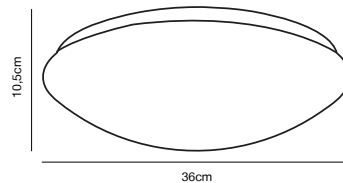

White 45356001
Metal/Plastic

ASK 28 Ceiling light

Masterbox Qty. 3
Size H: 9,5 cm, Shade Ø: 28 cm,
IP Class IP44, Class 1 (Earth contact)
Lightsource LED Module - 12W LED, 1050 Lumen, 3000 Kelvin,
30000 Hours, RA 80, Beamangle 120°, Cannot be dimmed

Features
Suitable for humid areas (IP44)
Matt diffusor
5 year LED guarantee

White 45376001
Metal/Plastic

ASK 36 Ceiling light

Masterbox Qty. 3
Size H: 10,5 cm, Shade Ø: 36 cm,
IP Class IP44, Class 1 (Earth contact)
Lightsource LED Module - 18W LED, 1450 Lumen, 3000 Kelvin,
30000 Hours, RA 80, Beamangle 120°, Cannot be dimmed

Features
Suitable for humid areas (IP44)
Matt diffusor
5 year LED guarantee