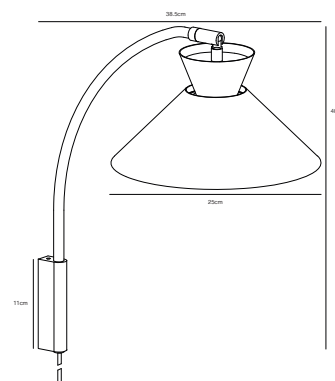

DIAL Floor lamp by Says Who

- **Masterbox** Qty. 2
- **Size** H: 150 cm, W: 25 cm, L: 25 cm, Shade Ø: 25 cm, Tube Ø: 1,6 cm, Tilt angle: 90°
- **IP Class** IP20, Class 2 (Double isolated)
- **Cable** White/Black 150 cm, non replaceable. Switch on the cable
- **Lightsource** E27 - not included
  Can not be dimmed

Features

- Nordic simplicity with clean lines
- Decorative uplight effect creating a floating vibe
- Updated look from the fifties and sixties
- Adjustable lamp head for a directional light

DIAL Wall light by Says Who

- **Masterbox** Qty. 3
- **Size** H: 40,2 cm, W: 25 cm, L: 25 cm, Shade Ø: 25 cm, Tube Ø: 1,2 cm, Tilt angle: 90°
- **IP Class** IP20, Class 2 (Double isolated)
- **Cable** White/Grey/Black 150 cm, non replaceable. Switch on the cable
- **Lightsource** E27 - not included
  Can not be dimmed

Features

- Nordic simplicity with clean lines
- Decorative uplight effect creating a floating vibe
- Updated look from the fifties and sixties
- Adjustable lamp head for a directional light
- Slim fixture for wall mounting