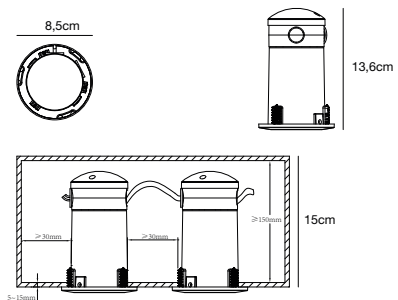

- Features**
- Ideally suited for combination with Nordlux Smart
  - Can be mounted directly into insulation
  - Parallel connection possible
  - Connector block included

Build in height  
10,5 cm

Cutout Ø  
6,8 cm