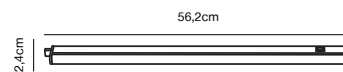

Features

2-step Moodmaker™ 3000K/4000K by switch on body
Ideally suited for under cabinet lighting
Parallel connection possible
Connection cable included
Extendable by connecting multiple rails
5 year LED guarantee