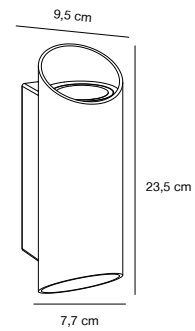

Features

Lights both up and down
Easy installation
Parallel connection possible

NEW Black 2218251003
Plastic

OLIVER Square Wall light

Masterbox Qty. 3
Size H: 17,5 cm, W: 17,5 cm, L: 17,5 cm
IP Class IP54, Class 1 (Earth contact)
Lightsource LED Module, 600 Lumen, 2700 Kelvin, 30000 Hours, RA 80

Features

Versatile wall light
Replaceable covers change the look (two included)
Backlight effect
High lumen output
Entry for cables outside on wall
5 year LED guarantee