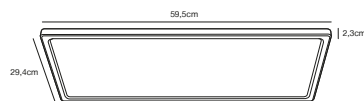

White 2015146101
Metal

NEW Black 2015146103
Metal

Oja Smart 60 Ceiling light

Masterbox Qty. 3
Size H: 3,2 cm, Ø: 60 cm, D: 60 cm
IP Class IP20, Class 1 (Earth contact)
Lightsource LED Module - 30W
LED, 3500 Lumen, 2700-6500 Kelvin, 25000 Hours, RA 80,
Beamangle 120°
Built-in dimmable light source with Nordlux Smart
functionality

Features

Ultra-slim ceiling panel light
Bluetooth connection to Nordlux Smart Light
Adjustable kelvin and lumen output

NEW White 2110806101
Plastic

Harlow Smart RGB Ceiling light

Masterbox Qty. 3
Size H: 2,3 cm
IP Class IP54, Class 2 (Double isolated)
Lightsource LED Module - 21W LED, 2200 Lumen, 2700-6500 Kelvin, 25000 Hours, RA 80,
Beamangle 120°
Built-in dimmable light source with Nordlux Smart functionality

Features

Smart use for dim, white or colour
IP54 protected against dust and water splashing
Ultra-thin design with back light effect
Parallel, easy push-in connection and side entry
5 year LED guarantee