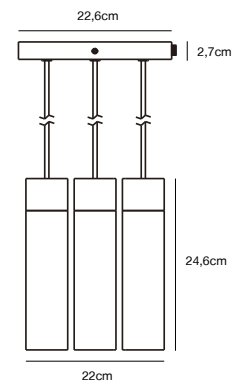

TILO 3-Spot Pendant

- **Masterbox** Qty. 3
- **Size** W: 22 cm, L: 6 cm, Shade Ø: 6 cm
- **IP Class** IP20, Class 2 (Double isolated)
- **Cable** Textile cable: Black 200 cm, non replaceable
- **Canopy** Color: Black, Material: Metal. Dimension: 22,6 cm
- **Lightsource** GU10 - not included
  Can be dimmed by choosing a dimmable bulb

Features

- Natural Scandinavian simplicity
- Natural mix of ash wood and matte metal
- Emits a precise downward light

Black 2010483003
Metal/Wood

TILO 5-Spot Pendant

- **Masterbox** Qty. 2
- **Size** W: 6 cm, L: 80,6 cm, Shade Ø: 6 cm
- **IP Class** IP20, Class 2 (Double isolated)
- **Cable** Textile cable: Black 200 cm, non replaceable
- **Canopy** Color: Black, Material: Metal. Dimension: 80,6 cm
- **Lightsource** GU10 - not included
  Can be dimmed by choosing a dimmable bulb

Features

- Natural Scandinavian simplicity
- Natural mix of ash wood and matte metal
- Emits a precise downward light