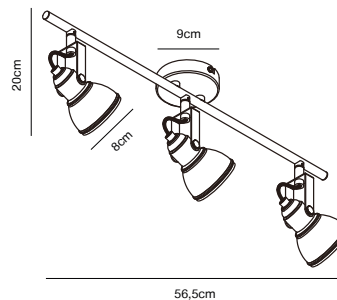

ASLAK 3-Spot Spot light

- **Masterbox** Qty. 3
- **Size** L: 56,5 cm, D: 20 cm, Shade Ø: 8 cm, Base: Ø 9 cm
- **IP Class** IP20, Class 2 (Double isolated)
- **Lightsource** GU10 - not included
  Can be dimmed by choosing a dimmable bulb

- **Features**
- Industrial style
- Tilting and turning shade
- Same color inside as outside
- Can be used on both wall and ceiling