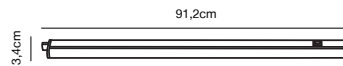

White 47806101
Plastic

RENTON 110 2700K Batten Light Fitting

Masterbox Qty. 6
Size W: 2,4 cm, L: 111,2 cm, D: 3,4 cm,
IP Class IP20, Class 2 (Double isolated)
Cable On the fixture
Lightsource LED Module - 15W LED, 1450 Lumen, 2700 Kelvin,
35000 Hours, RA 80, Beamangle 130°, Cannot be dimmed

Features

Parallel connection possible
Ideally suited for under cabinet lighting
Connection cable included
Switch on body
Extendable by connecting multiple rails
5 year LED guarantee