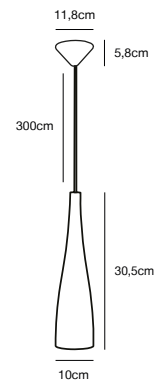

EMBLA Pendant

- **Masterbox** Qty. 3
- **Size** H: 30,5 cm, Shade Ø: 10 cm
- **IP Class** IP20, Class 2 (Double isolated)
- **Cable** Textile cable: White/Black 300 cm, non replaceable
- **Canopy** Color: White/Black, Material: Plastic. Dimension: 11,8 cm
- **Lightsource** E27 - not included
  Can be dimmed by choosing a dimmable bulb

- **Features**
- Soft contemporary style
- Mouth blown glass shade

Black 45713003
Metal

TRUDE Pendant

- **Masterbox** Qty. 3
- **Size** H: 22,5 cm, Shade Ø: 21,5 cm
- **IP Class** IP20, Class 2 (Double isolated)
- **Cable** Black 300 cm, non replaceable
- **Canopy** Color: Black, Material: Plastic. Dimension: 11,8 cm
- **Lightsource** E27 - not included
  Can be dimmed by choosing a dimmable bulb

- **Features**
- Industrial style