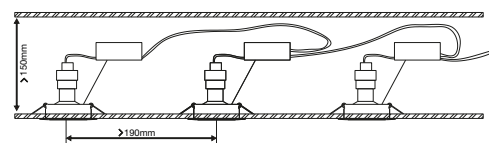

Galvanized 20299931*
Metal

TIP Downlight

Masterbox Qty. 3
Size H: 15 cm, Ø: 8 cm
IP Class IP23, Class 2 (Double isolated)
Lightsources GU10 - not included, Max. 35W,
Can be dimmed by choosing a dimmable bulb

Features
Parallel connection possible
15 year anti corrosion guarantee

White 54540101
Metal

Brushed steel 54540132
Metal

TRITON 3-Kit Downlight

Masterbox Qty. 6
Size H: 15 cm, Ø: 9 cm
IP Class IP23, Class 2 (Double isolated)
Lightsources GU10 - not included, Max. 3x35W,
Can be dimmed by choosing a dimmable bulb

Features
Parallel connection possible