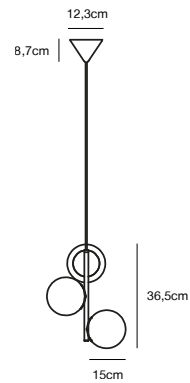

NEW Grey 2213575010
Marble