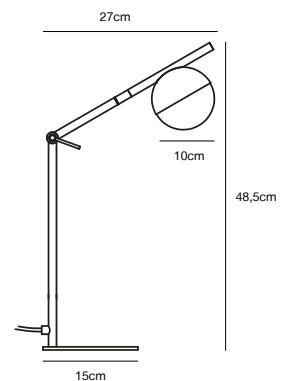

CONTINA Pendant by Says Who

- **Masterbox** Qty. 4
- **Size** H: 23 cm, W: 10 cm, L: 10 cm, Shade Ø: 10 cm, Base Ø: 12 cm
- **IP Class** IP20, Class 2 (Double isolated)
- **Cable** Textile cable: White/Black 200 cm, non replaceable
- **Canopy** Color: Brass/Black, Material: Metal. Dimension: 12 cm
- **Lightsource** G9 - not included
  Can be dimmed by choosing a dimmable bulb

Features

Contemporary art deco style
Matt white opal mouth blown glass
Provides a soft, diffused light

CONTINA Table lamp by Says Who

- **Masterbox** Qty. 3
- **Size** H: 48,5 cm, W: 15 cm, L: 27 cm, Shade Ø: 10 cm,
  Tube Ø: 1,25 cm, Base Ø: 15 cm, Tilt angle: 130°
- **IP Class** IP20, Class 2 (Double isolated)
- **Cable** Textile cable: Black/White 150 cm, non replaceable. Switch on the cable
- **Lightsource** G9 - not included
  Can not be dimmed

Features

Contemporary art deco style
Matt white opal mouth blown glass
Adjustable lamp shade to both sides and up/down