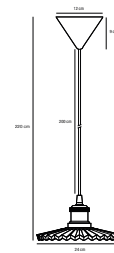

NEW White 2213253201
Paper