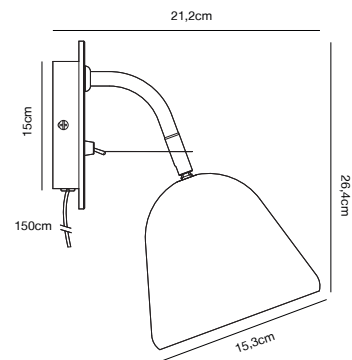

FLEUR 15 Wall light by Says Who

Masterbox	Qty. 3
Size	H: 26,4 cm, W: 15,3 cm, L: 21,2 cm, D: 21,2 cm, Shade Ø: 15,3 cm, Tube Ø: 1,25 cm, Base Ø: 15 cm, Tilt angle: 35°
IP Class	IP20, Class 2 (Double isolated)
Cable	White 150 cm, replaceable. Switch on the fixture
Lightsource	E14 - not included Can not be dimmed

Features

- Vintage design
- Elegant brass details
- On/off rocking switch
- Adjustable lamp head for a directional light

GRANT 15 Pendant

Masterbox	Qty. 3
Size	H: 29 cm, W: 15 cm, L: 15 cm, Shade Ø: 15 cm
IP Class	IP20, Class 2 (Double isolated)
Cable	White 200 cm, non replaceable
Canopy	Color: Brass, Material: Metal. Dimension: 12 cm
Lightsource	E14 - not included Can be dimmed by choosing a dimmable bulb

Features

- Glamorous modern style
- Decorative brass canopy
- Provides a soft, diffused light
- Matt white opal mouth blown glass