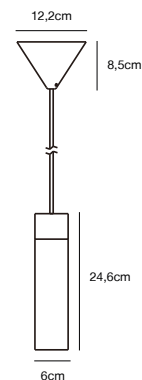

HANG Pendant

- **Masterbox** Qty. 6
- **Size** Shade Ø: 5,2 cm
- **IP Class** IP20, Class 2 (Double isolated)
- **Cable** White/Black 200 cm, non replaceable
- **Canopy** Color: White/Black, Material: Plastic. Dimension: 12,2 cm
- **Lightsource** E27 - not included
  Can be dimmed by choosing a dimmable bulb

Features

- Natural design
- Porcelain with nice graphic pattern
- Natural earthy colors
- Design your own lamp with a decorative bulb

TILO Pendant

- **Masterbox** Qty. 6
- **Size** Shade Ø: 6 cm
- **IP Class** IP20, Class 2 (Double isolated)
- **Cable** Textile cable: Black 200 cm, non replaceable
- **Canopy** Color: Black, Material: Plastic. Dimension: 12,2 cm
- **Lightsource** GU10 - not included
  Can be dimmed by choosing a dimmable bulb

Features

- Natural Scandinavian simplicity
- Natural mix of ash wood and matte metal
- Emits a precise downward light
- Removeable wood top