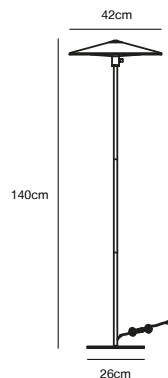

BALANCE Floor lamp by Kaare Bækgaard

- **Masterbox** Qty. 2
- **Size** H: 140 cm, Shade Ø: 42 cm, Tube Ø: 1,55 cm, Base Ø: 26 cm
- **IP Class** IP20, Class 2 (Double isolated)
- **Cable** Textile cable: Black 150 cm, non replaceable. Switch on the fixture
- **Lightsource** LED Module - 17,5W LED, 1700 Lumen, 2700 Kelvin, 30000 Hours, RA 80, Beamangle 120°
  Has built-in dimmable light source with Moodmaker™ functionality

- **Features**
- Scandinavian minimalistic design
- Moodmaker™ 3-step dimmable on socket switch
- Interchangeable decorative top in black & brass
- With acrylic diffuser
- 5 year LED guarantee