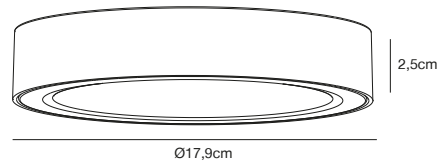

Build in height  
4,5 cm

Cutout Ø  
10 cm

White 2110726101  
Plastic