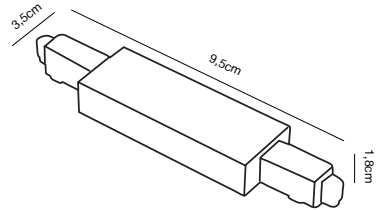

Link Adapter center Track Light

Masterbox Qty. 3
Size W: 3,5 cm, L: 9,5 cm, D: 1,8 cm,
IP Class IP20, Class 1 (Earth contact)
Canopy

Features
Central adaptor for rails, with power supply

White 79059901
Plastic/Metal