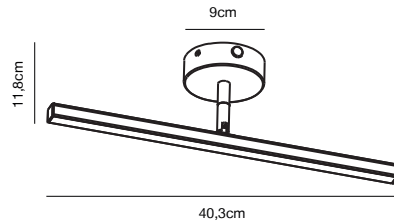

White 83071001
Metal/Plastic

Brushed steel 83071032
Metal/Plastic

IP S13 60 Bathroom lighting by Bønnelycke MDD

Masterbox Qty. 3
Size L: 60,3 cm, D: 11,8 cm, Ø9
IP Class IP44, Class 2 (Double isolated)
Lightsource LED Module - 6.3W LED, 443 Lumen, 3000 Kelvin,
30000 Hours, RA 80, Beamangle 120°, Cannot be dimmed

Features
Adjustable reflector
Also ideal to install as picture light
5 year LED guarantee