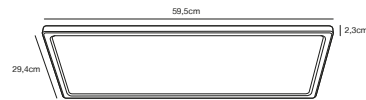

Features

3-step Moodmaker™ dimming by your regular wall switch
Suitable for humid areas (IP54)
Ultra-thin design with backlight effect
Parallel, easy push-in connection
5 year LED guarantee

White 47560101
Plastic

LEROY 2700K Ceiling light

Masterbox Qty. 3
Size H: 3,7 cm, Ø: 22 cm,
IP Class IP20, Class 2 (Double isolated)
Lightsource LED Module - 15W LED, 1260 Lumen, 2700 Kelvin,
30000 Hours, RA 80, Beamangle 110°, Cannot be dimmed

Features

Matt diffusor
5 year LED guarantee