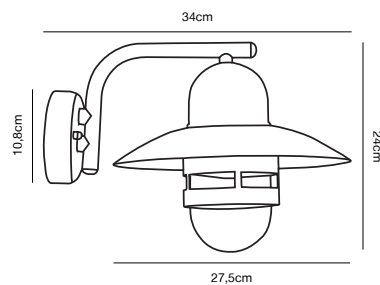

## NIBE Wall light

**Masterbox** Qty. 6  
**Size** H: 24 cm, D: 34 cm, Shade Ø: 27,5 cm, Base: 10.8 cm  
**IP Class** IP54, Class 1 (Earth contact)  
**Lightsource** E27 - Not included

**Features**  
 Compact elegant design  
 Build-in parallel connection