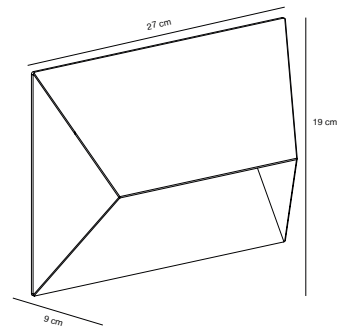

Parallel connection

PONTIO 15 Wall light by Says Who

Masterbox Qty. 3
Size H: 19 cm, W: 15 cm, L: 15 cm
IP Class IP54, Class 1 (Earth contact)
Lightsource GU10 - Not included

Features
Architectural design
Parallel connection possible
Elegant compact size

NEW White 2218191001
Aluminium

NEW Black 2218191003
Aluminium

NEW Sanded 2218191008
Aluminium

Parallel connection

PONTIO 27 Wall light by Says Who

Masterbox Qty. 3
Size H: 19 cm, W: 27 cm, L: 27 cm
IP Class IP54, Class 1 (Earth contact)
Lightsource GU10 - Not included

Features
Architectural design
Parallel connection possible
Double sockets for extra light output
Space for house number or resident text