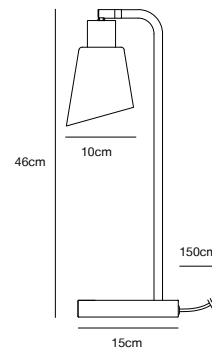

Black 2112834003
Metal/Opal glass

MOLLI Floor lamp

Masterbox Qty. 2
Size H: 156,5 cm, W: 23 cm, L: 23 cm, Shade Ø: 10 cm,
Tube Ø: 1,53 cm, Base Ø: 15 cm
IP Class IP20, Class 2 (Double isolated)
Cable Black 150 cm, non replaceable. Switch on the cable
Lightsource E14 - not included
Can not be dimmed

Features

Minimalist and classic design
Oblique, opal glass shade
Adjustable lamp head for a directional light