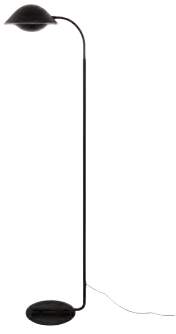

NEW Black 2213124003
Metal

FREYA Floor lamp by Says Who

Masterbox Qty. 2
Size H: 153 cm, W: 38 cm, L: 38 cm, Shade Ø: 25 cm,
Tube Ø: 1,55 cm
IP Class IP20, Class 2 (Double isolated)
Cable Black 150 cm, non replaceable. Switch on the cable
Lightsource E14 - not included
Can not be dimmed

Features
Organically shaped floor lamp in Nordic design
Non-visible light source for an indirect light
Removeable lower shade for easy change of bulb