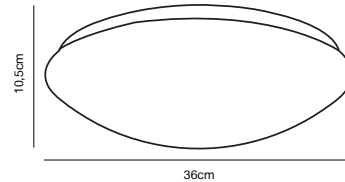

White 45396001
Metal/Plastic

ASK 41 Ceiling light

Masterbox Qty. 3
Size H: 11,5 cm, Shade Ø: 41 cm,
IP Class IP44, Class 1 (Earth contact)
Lightsources LED Module - 32W LED, 3000 Lumen, 3000 Kelvin,
30000 Hours, RA 80, Beamangle 120°, Cannot be dimmed

Features

Suitable for humid areas (IP44)
Matt diffusor
5 year LED guarantee