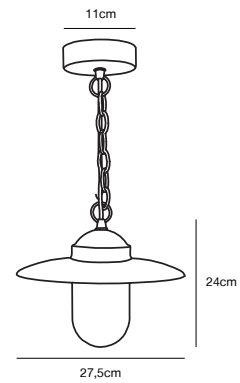

Galvanized 22661031*
Galvanized steel/Glass

LUXEMBOURG Sensor Wall light

Masterbox	Qty. 3
Size	H: 27 cm, D: 47 cm, Shade Ø: 27 cm, Base: 11,5 cm
IP Class	IP54, Class 1 (Earth contact)
Lightsource	E27 - Not included

Features

Build-in daylight and motion sensor
Build-in parallel connection