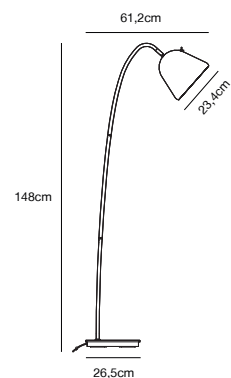

FLEUR 15 Table lamp by Says Who

Masterbox Qty. 3
Size H: 49 cm, W: 20 cm, L: 38,4 cm, Shade Ø: 15,3 cm,
Tube Ø: 1,25 cm, Base Ø: 20 cm, Tilt angle: 90°
IP Class IP20, Class 2 (Double isolated)
Cable White 150 cm, non replaceable. Switch on the fixture
Lightsource E14 - not included
Can not be dimmed

Features
Vintage design
Elegant brass details
On/off rocking switch
Adjustable lamp head for a directional light

FLEUR 24 Floor lamp by Says Who

Masterbox Qty. 2
Size H: 148 cm, W: 26,5 cm, L: 61,2 cm, Shade Ø: 23,4 cm,
Tube Ø: 1,6 cm, Base Ø: 26,5 cm, Tilt angle: 64°
IP Class IP20, Class 2 (Double isolated)
Cable White 150 cm, non replaceable. Switch on the fixture
Lightsource E27 - not included
Can not be dimmed

Features
Vintage design
Elegant brass details
On/off rocking switch
Adjustable lamp head for a directional light