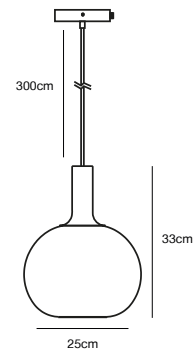

White 48973001
Metal/Opal glass