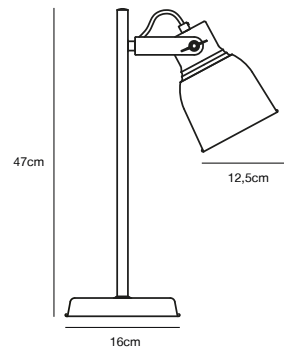

ADRIAN 12 Table lamp

1. **Masterbox** Qty. 3
   Size H: 46,5 cm, W: 29,5 cm, L: 29,5 cm, Shade Ø: 12,5 cm,
   Tube Ø: 43 cm, Base Ø: 16,5 cm, Tilt angle: 120°
   IP Class IP20, Class 2 (Double isolated)
   Cable Textile cable: Black/White 150 cm, non replaceable. Switch on
   the base
   Lightsource E27 - not included
   Can not be dimmed

1. **Features**
   Industrial style
   Tilting and turning shade

ADRIAN Floor lamp

1. **Masterbox** Qty. 2
   Size H: 143 cm, W: 38 cm, L: 38 cm, Shade Ø: 12,5 cm,
   Tube Ø: 114 cm, Base Ø: 23 cm, Tilt angle: 45°
   IP Class IP20, Class 2 (Double isolated)
   Cable Textile cable: Black/White 180 cm, non replaceable. Switch on
   the base
   Lightsource E27 - not included
   Can not be dimmed

1. **Features**
   Industrial style
   Flexible arm to direct light where needed