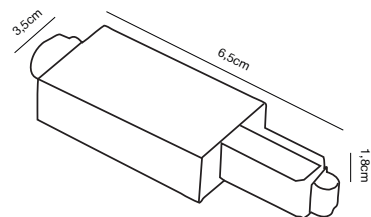

Link Adapter side Track Light

Masterbox Qty. 3
Size W: 3,5 cm, L: 11,4 cm, D: 1,8 cm,
IP Class IP20, Class 1 (Earth contact)

Features
Opposite adaptor for rails, with power supply