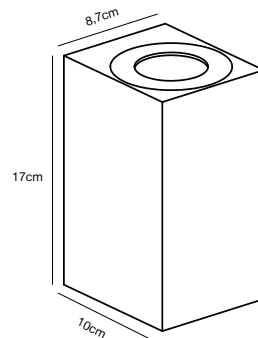

Features

Both up- and down-light
Build-in parallel connection

*15 year guarantee
on corrosion