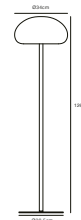

### Moodmaker™ Step Dimming

White 2018165003  
Plastic/Metal