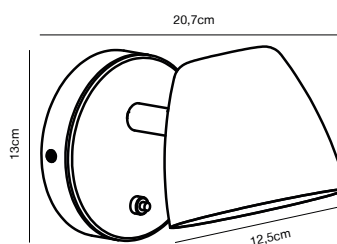

THEO Floor lamp by Says Who

Masterbox	Qty. 2
Size	H: 130,5 cm, W: 25 cm, L: 53,6 cm, Shade Ø: 12,5 cm, Tube Ø: 2,2 cm, Base Ø: 25 cm, Tilt angle: 90°
IP Class	IP20, Class 2 (Double isolated)
Cable	Textile cable: Black 150 cm, non replaceable. Switch on the cable
Lightsource	GU10 - not included Can not be dimmed

Features

Soft natural design
Elegant mix of wood and metal
Adjustable lamp head for a directional light

THEO Wall light by Says Who

Masterbox	Qty. 3
Size	H: 13 cm, W: 13 cm, L: 20,7 cm, D: 20,7 cm, Shade Ø: 12,5 cm, Base Ø: 13 cm, Tilt angle: 90°
IP Class	IP20, Class 2 (Double isolated)
Cable	Textile cable: Black 150 cm, replaceable. Switch on the fixture
Lightsource	GU10 - not included Can not be dimmed

Features

Soft natural design
Elegant mix of wood and metal
Adjustable lamp head for a directional light