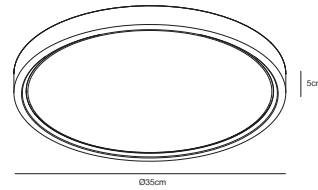

Moodmaker™ Step Dimming

Step 1
4000K

Step 2
3000K

Step 3
20% 3000K