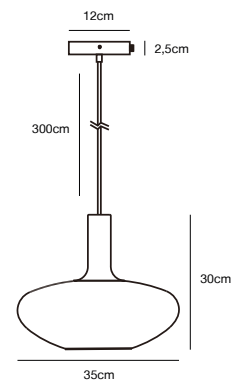

ALTON 25 Pendant

Masterbox	Qty. 3
Size	H: 33 cm, Shade Ø: 25 cm
IP Class	IP20, Class 1 (Earth contact)
Cable	Textile cable: Black/White 300 cm, non replaceable
Canopy	Color: Black/White, Material: Metal. Dimension: 12 cm
Lightsource	E27 - not included Can be dimmed by choosing a dimmable bulb

Features

Contemporary art deco style
Mouth blown glass and exclusive details
Optional top in brass and black included

ALTON 35 Pendant

Masterbox	Qty. 3
Size	H: 30 cm, Shade Ø: 35 cm
IP Class	IP20, Class 1 (Earth contact)
Cable	Textile cable: White/Black 300 cm, non replaceable
Canopy	Color: White/Black, Material: Metal. Dimension: 12 cm
Lightsource	E27 - not included Can be dimmed by choosing a dimmable bulb

Features

Contemporary art deco style
Mouth blown glass and exclusive details
Optional top in brass and black included