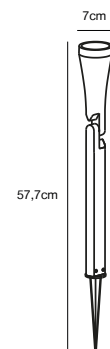

Black 83698003
Aluminium

MONO Spot light

Masterbox Qty. 3
Size H: 57,7 cm, Shade Ø: 7 cm
IP Class IP44, Class 1 (Earth contact)
Cable Black 170 cm, non replaceable
Lightsource GU10 - Not included

Features
Cable with plug included