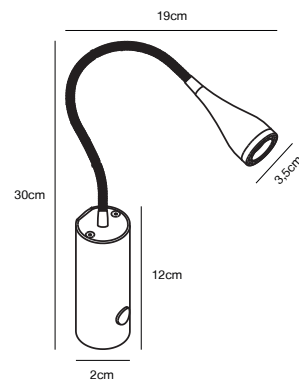

Black/Brass 50130103
Metal

LOTUS 4-Spot Spot light

Masterbox Qty. 3
Size L: 78 cm, D: 20 cm, Shade Ø: 6,6 cm, Base: Ø 9 cm,
Tilt angle: 150°
IP Class IP20, Class 2 (Double isolated)
Cable White
Lightsource E14 - not included
Can be dimmed by choosing a dimmable bulb

Features

Industrial style
Adjustable lamp head for a directional light
Black silk matt finish and polished brass details

White 75531001
Metal

Black 75531003
Metal

MENTO Wall light

Masterbox Qty. 6
Size H: 30 cm, W: 5 cm, D: 19 cm, Shade Ø: 3,5 cm, Base: 2 x 12 cm
IP Class IP20, Class 2 (Double isolated)
Cable Black/White 180 cm, replaceable. Switch on the fixture
Lightsource LED Module - 3W LED, 130 Lumen, 3000 Kelvin, 30000 Hours,
RA 80, Beamangle 60°
Can not be dimmed

Features

Minimalistic functional style
Flexible arm for a directional light
5 year LED guarantee