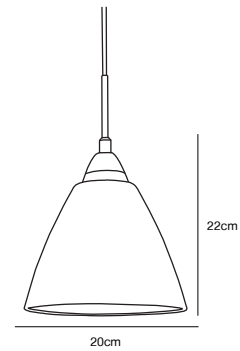

White 76633001
Metal

ANNIVERSARY Pendant by Bønnelycke MDD

Masterbox	Qty. 3
Size	H: 16 cm, Shade Ø: 35 cm
IP Class	IP20, Class 2 (Double isolated)
Cable	White 210 cm, non replaceable
Canopy	Color: White, Material: Plastic. Dimension: 11,7 cm
Lightsource	E27 - not included Can be dimmed by choosing a dimmable bulb

Features

Contemporary and industrial style