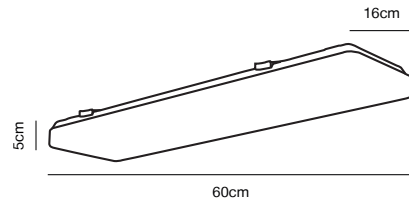

Grey 49646110
Plastic

WESTPORT 60 Single Batten Light Fitting

Masterbox Qty. 6
Size W: 5,4 cm, L: 55,8 cm, D: 5,4 cm,
IP Class IP65, Class 2 (Double isolated)
Lightsource LED Module - 11W LED, 1050 Lumen, 4000 Kelvin,
25000 Hours, RA 80, Beamangle 125°, Cannot be dimmed

Features
IP65 - In and outdoor use
5 year LED guarantee