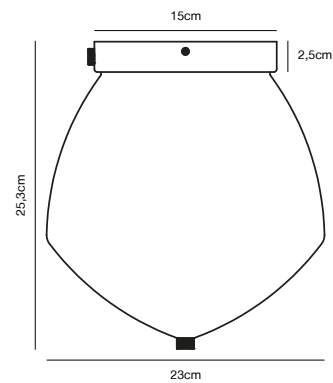

Black 2010353003
Metal

PINE Pendant by Kaare Bækgaard

- **Masterbox** Qty. 3
- **Size** H: 31 cm, W: 30 cm, L: 30 cm, Shade Ø: 30 cm
- **IP Class** IP20, Class 2 (Double isolated)
- **Cable** Black 200 cm, non replaceable
- **Canopy** Color: Black, Material: Plastic. Dimension: 12,5 cm
- **Lightsource** E27 - not included
  Can be dimmed by choosing a dimmable bulb

Features

Soft industrial design
Beautiful light effect with holes in the shade
Elegant mix of matt metal and brass details
Hang 3 or more lamps together in a line or cluster