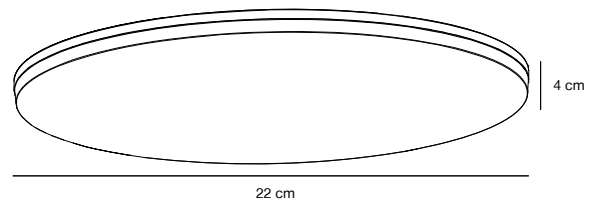

### Features

Integrated LED with high lumen output  
Easy installation

White 2210246001  
Plastic