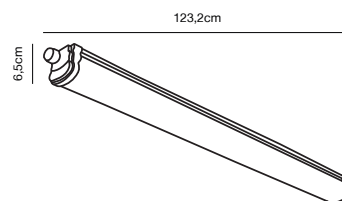

White 47736101
Plastic

OAKLAND 120 Single Batten Light Fitting

Masterbox Qty. 6
Size H: 6,3 cm, W: 6,3 cm, L: 123,2 cm
IP Class IP65, Class 2 (Double isolated)
Lightsource LED Module - 23W LED, 2400 Lumen, 4000 Kelvin,
25000 Hours, RA 80, Beamangle 125°, Cannot be dimmed

Features

Upgraded generation - lumen uplift
Parallel connection possible
Twist lock - Easy connect
Centred wiring - new higher brackets cable lead
IP65 - In and outdoor use
5 year LED guarantee

White 47746101
Plastic

OAKLAND 120 Double Batten Light Fitting

Masterbox Qty. 6
Size H: 6,5 cm, W: 8,3 cm, L: 123,2 cm
IP Class IP65, Class 2 (Double isolated)
Lightsource LED Module - 43W LED, 4400 Lumen, 4000 Kelvin,
25000 Hours, RA 80, Beamangle 125°, Cannot be dimmed

Features

Upgraded generation - lumen uplift
Parallel connection possible
Twist lock - Easy connect
Centred wiring - new higher brackets cable lead
IP65 - In and outdoor use
5 year LED guarantee