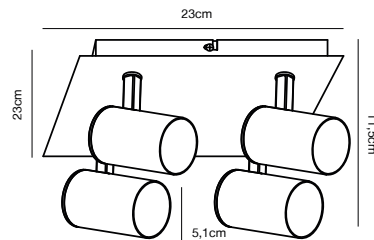

Black/Brass 2011053003
Metal

GALLOWAY Pendant

Masterbox Qty. 6
Size H: 16,8 cm, W: 5,5 cm, L: 5,5 cm, Ø: 5.5 cm
IP Class IP20, Class 2 (Double isolated)
Cable Textile cable: Black 200 cm, non replaceable
Canopy Color: Black, Material: Plastic. Dimension: 12,2 cm
Lightsource E27 - not included
Can be dimmed by choosing a dimmable bulb

Features
Art deco style
Design your own luminaire with a decorative bulb
Beautiful brass details