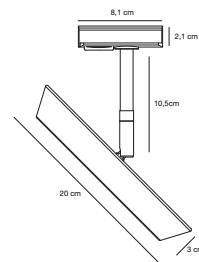

White 86189901
Metal/Plastic