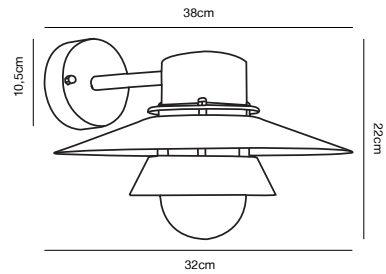

VIRUM Wall light

Masterbox Qty. 3
Size H: 22 cm, D: 38 cm, Shade Ø: 32 cm, Base: 10.5 cm
IP Class IP44, Class 2 (Double isolated)
Lightsource E27 - Not included

Features
Build-in parallel connection

Copper 24381030*
Copper/Plastic