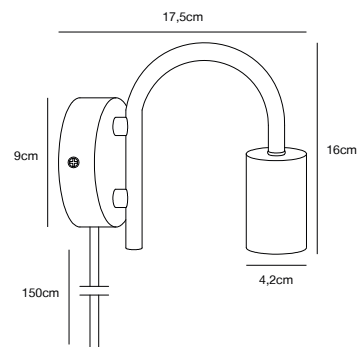

PACO Floor lamp

1. **Masterbox** Qty. 3
   Size H: 155 cm, W: 30 cm, L: 30 cm, Tube Ø: 1,53 cm, Base Ø: 30 cm
   IP Class IP20, Class 2 (Double isolated)
   Cable Black 150 cm, non replaceable. Switch on the cable
   Lightsource E27 - not included
   Can not be dimmed

Features
Minimalist and modern style
Create your own design expression with a decorative bulb

PACO Wall light

1. **Masterbox** Qty. 3
   Size H: 16 cm, W: 9 cm, L: 17,5 cm, D: 17,5 cm, Tube Ø: 1,13 cm, Base Ø: 9 cm
   IP Class IP20, Class 2 (Double isolated)
   Cable Black 150 cm, replaceable. Switch on the cable
   Lightsource E27 - not included
   Can not be dimmed

Features
Minimalist and modern style
Create your own design expression with a decorative bulb