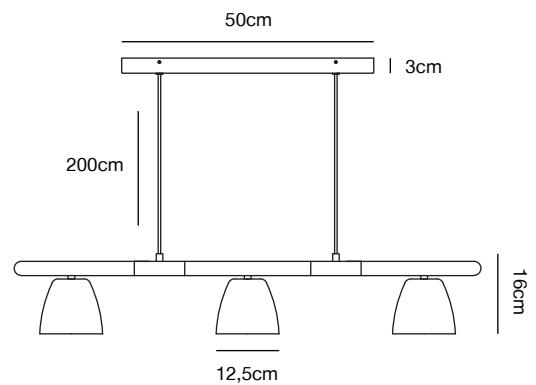

Black 2112645003
Wood/Metal

THEO Table lamp by Says Who

Masterbox	Qty. 2
Size	H: 42,7 cm, W: 15 cm, L: 33 cm, Shade Ø: 12,5 cm, Tube Ø: 1,9 cm, Base Ø: 15 cm, Tilt angle: 90°
IP Class	IP20, Class 2 (Double isolated)
Cable	Textile cable: Black 150 cm, non replaceable. Switch on the cable
Lightsource	GU10 - not included Can not be dimmed

Features

Soft natural design
Elegant mix of wood and metal
Adjustable lamp head for a directional light