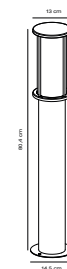

Features

Durable materials well-suited for harsh weather
Ripped diffuser creates a pleasant light