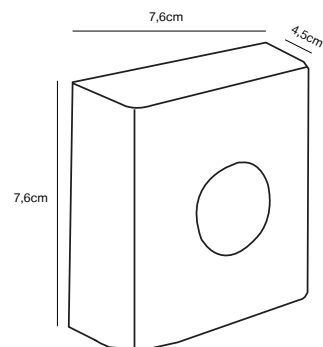

Parallel connection

GripSmart Wall light by MB

- **Masterbox** Qty. 3
- **Size** H: 18 cm, W: 15 cm, D: 9,7 cm
- **IP Class** IP54, Class 1 (Earth contact)
- **Lightsource** LED Module - 10W LED, 830 Lumen, 2700 Kelvin, 25000 Hours, RA 80, Beamangle 120°
  Built-in dimmable light source with Nordlux Smart functionality

Features

- Like a piece of jewellery for your house
- Built-in Nordlux Smart LED
- Cool to warm white light (2200-6500 kelvin)
- Dimmable through app
- Parallel connection possible
- 5 year LED guarantee

Sensor Smart Sensor

- **Masterbox** Qty. 6
- **Size** H: 7,6 cm, W: 4,5 cm, L: 7,6 cm, D: 4,5 cm, Tilt angle: 100°
- **IP Class** IP54, Class 3 (12V)
- **Lightsource** Can not be dimmed

Features

- Easy installation without the use of cables
- Daylight and motion sensor in one unit
- IP safe for both outdoor and bathroom use
- Bracket included for tilted or corner positioning
- Battery lifetime +400 days
- Can control up to 50 lights via Bluetooth