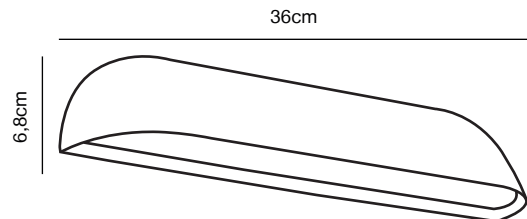

FRONT 36 Wall light by Hombäck Nordentoft

Masterbox Qty. 3
Size H: 6,8 cm, W: 36 cm, D: 6,8 cm
IP Class IP44, Class 1 (Earth contact)
Lightsource LED Module - 12W LED, 850 Lumen, 3000 Kelvin, 25000 Hours, RA 80

Features
5 year LED guarantee
Designed for both outdoor and bathroom use
Build-in parallel connection