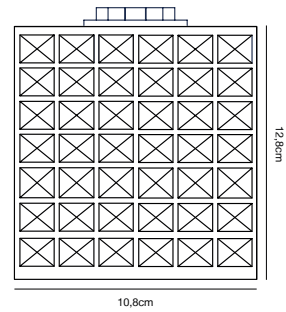

HOLLYWOOD Table lamp

- **Masterbox** Qty. 3
- **Size** H: 12,8 cm, Ø: 10.8 cm
- **IP Class** IP20, Class 2 (Double isolated)
- **Cable** Textile cable: Black 180 cm, non replaceable. Switch on the cable
- **Lightsource** E27 - not included
  Can not be dimmed

- **Features**
- Glamorous art deco style
- Diamond pattern that reflects light in an exciting way
- Create your own design expression with a decorative bulb

Black/Brass 50101003
Metal

LOTUS Wall light

- **Masterbox** Qty. 6
- **Size** H: 14 cm, D: 16 cm, Shade Ø: 6,6 cm, Base: Ø 9 cm, Tilt angle: 150°
- **IP Class** IP20, Class 2 (Double isolated)
- **Cable** White 150 cm, replaceable. Switch on the cable
- **Lightsource** E14 - not included
  Can not be dimmed

- **Features**
- Industrial style
- Adjustable lamp head for a directional light
- Black silk matt finish and polished brass details