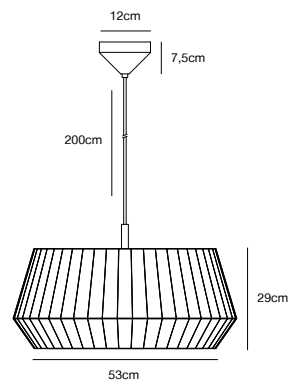

DICTE 40 Pendant by Says Who

- **Masterbox** Qty. 2
- **Size** H: 33,7 cm, W: 40 cm, L: 40 cm, Shade Ø: 40 cm
- **IP Class** IP20, Class 2 (Double isolated)
- **Cable** Black 200 cm, non replaceable
- **Canopy** Color: Black, Material: Metal. Dimension: 12 cm
- **Lightsource** E27 - not included
  Can be dimmed by choosing a dimmable bulb

1. **Features**
   Soft and natural design
   Handtied pleated cotton shade

DICTE 53 Pendant by Says Who

- **Masterbox** Qty. 2
- **Size** H: 29 cm, W: 53 cm, L: 53 cm, Shade Ø: 53 cm
- **IP Class** IP20, Class 2 (Double isolated)
- **Cable** Black 200 cm, non replaceable
- **Canopy** Color: Black, Material: Metal. Dimension: 12 cm
- **Lightsource** E27 - not included
  Can be dimmed by choosing a dimmable bulb

1. **Features**
   Soft and natural design
   Handtied pleated cotton shade