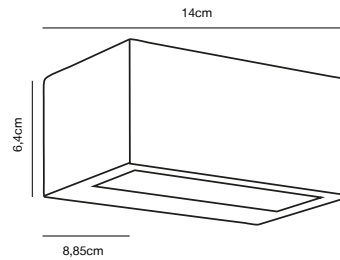

Copper 24981030*
Copper/Glass

Galvanized 24981031*
Galvanized steel/Glass

NIBE Wall light

Masterbox Qty. 6
Size H: 24 cm, D: 34 cm, Shade Ø: 27,5 cm, Base: 10.8 cm
IP Class IP54, Class 1 (Earth contact)
Lightsource E27 - Not included

Features
Compact elegant design
Build-in parallel connection