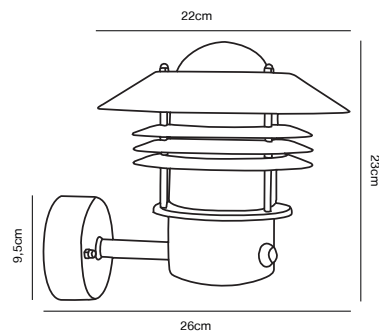

White 25091001
Metal/Glass

Black 25091003
Metal/Glass

Galvanized 25091031*
Galvanized steel/Glass

Stainless steel 25091034
Stainless steel/Glass

*15 year guarantee on corrosion

VEJERS Up Wall light

Masterbox Qty. 3
Size H: 23 cm, D: 26 cm, Shade Ø: 22 cm, Base: 9.5 cm
IP Class IP54, Class 1 (Earth contact)
Lightsource E27 - Not included

Features
Build-in parallel connection

Black 25101003
Metal/Glass

Galvanized 25101031*
Galvanized steel/Glass

*15 year guarantee on corrosion

VEJERS Up Sensor Wall light

Masterbox Qty. 3
Size H: 23 cm, D: 26 cm, Shade Ø: 22 cm, Base: 9.5 cm
IP Class IP54, Class 1 (Earth contact)
Lightsource E27 - Not included

Features
Build-in parallel connection
Build-in daylight and motion sensor