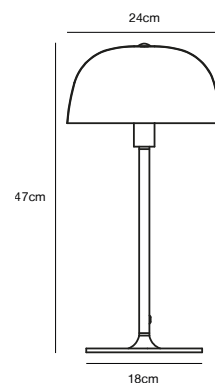

CERA Pendant by Kaare Bækgaard

- **Masterbox** Qty. 2
- **Size** W: 36 cm, L: 36 cm, Shade Ø: 36 cm
- **IP Class** IP20, Class 2 (Double isolated)
- **Cable** Textile cable: Black 200 cm, non replaceable
- **Canopy** Color: Black, Material: Plastic. Dimension: 12,3 cm
- **Lightsource** E27 - not included
  Can be dimmed by choosing a dimmable bulb

Features

Contemporary art deco style
Brass adds cosiness and warmth to the interior

CERA Table lamp by Kaare Bækgaard

- **Masterbox** Qty. 3
- **Size** H: 47 cm, Shade Ø: 24 cm, Tube Ø: 1,6 cm, Base Ø: 18 cm
- **IP Class** IP20, Class 2 (Double isolated)
- **Cable** Textile cable: Black 150 cm, non replaceable. Switch on the cable
- **Lightsource** E14 - not included
  Can not be dimmed

Features

Contemporary art deco style
Brass adds cosiness and warmth to the interior