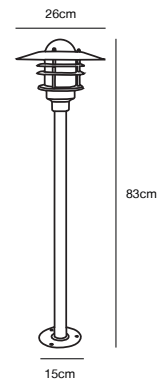

Features

Build-in parallel connection
Can be mounted on Nordlux base unit

*15 year guarantee on corrosion