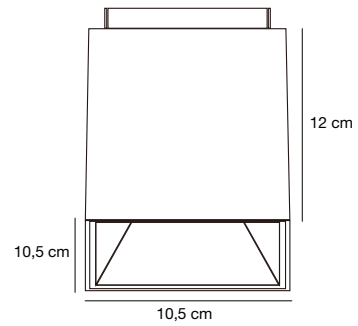

Matt white 2110410101
Aluminium/Metal

Matt black 2110410103
Aluminium/Metal

ETHAN 2-Spot Surface downlight

1. **Masterbox** Qty. 3
   Size H: 11,99 cm, W: 10,5 cm, L: 21,6 cm
   IP Class IP20, Class 2 (Double isolated)
   Lightsource GU10 - not included, Max. 50W,
   Can be dimmed by choosing a dimmable bulb

1. **Features**
   Interconnectable on two sides
   Fits the Scandinavian electro boxes
   Two reflector colours included