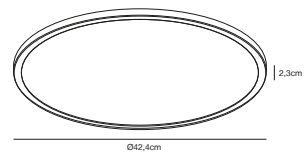

Features

Ultra-slim ceiling panel light
Bluetooth connection to Nordlux Smart Light
Adjustable kelvin and lumen output