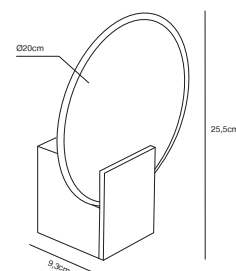

Moodmaker™ Step Dimming

HELVA Double Wall light

Masterbox Qty. 3
Size L: 42,5 cm, W: 5,7 cm, D: 10,5 cm
IP Class IP44, Class 2 (Double isolated)
Lightsource LED Module - 9,5W LED, 900 Lumen, 3000/4000 Kelvin, 25000 Hours, RA 90, Has built-in dimmable light source with Moodmaker™ functionality

Features
2-step Moodmaker™ function
Stepless touch dimmer
Cabinet bracket included
Vertical/horizontal installation possible
5 year LED guarantee

Moodmaker™ Step Dimming

HESTER Wall light

Masterbox Qty. 3
Size H: 25,5 cm, W: 9,25 cm, L: 20 cm,
IP Class IP44, Class 2 (Double isolated)
Lightsource LED Module - 9,5W LED, 900 Lumen, 3000 Kelvin, 25000 Hours, RA 90, Has built-in dimmable light source with Moodmaker™ functionality

Features
3-Step Moodmaker™ by wall switch: 100%-50%-20%
Night Light 60lm memory
Tempered frosted cut glass
Memory + reset option
5 year LED guarantee