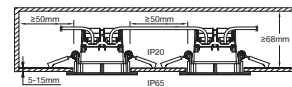

Built-in height 8,8 cm

Cutout Ø 7,2 cm

White 2015650101
Metal

Black 2015650103
Metal

Brushed Nickel 2015650155
Metal

Dorado Smart Downlight

Masterbox Qty. 6
Size H: 7 cm, Ø: 8.5 cm
IP Class IP65, Class 2 (Double isolated)
Lightsource LED Module - 4,7W
LED, 360 Lumen, 2200-6500 Kelvin, 20000 Hours, RA 80,
Beamangle 36°
Built-in dimmable light source with Nordlux Smart
functionality

Features

IP 65 protection for both outdoor and bathroom use
Bluetooth connection to Nordlux Smart Light
Adjustable kelvin and lumen output