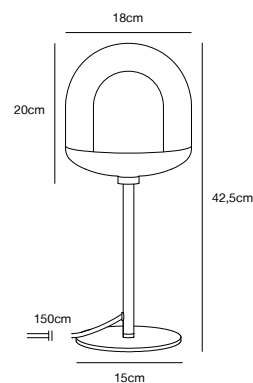

MAGIA 26 Pendant by Says Who

1. **Masterbox** Qty. 3
   Size H: 32 cm, W: 25 cm, L: 25 cm, Shade Ø: 25 cm
   IP Class IP20, Class 2 (Double isolated)
   Cable Black/White 200 cm, non replaceable
   Canopy Color: Black/White, Material: Metal. Dimension: 12 cm
   Lightsource E27 - not included
   Can be dimmed by choosing a dimmable bulb

Features

1. Nordic contemporary design
   Mouth blown colour fading glass
   With opal white light diffuser for a soft light (optional)
   Can be used without the diffuser and with a decorative bulb of your own choosing

MAGIA Table lamp by Says Who

1. **Masterbox** Qty. 3
   Size H: 42,5 cm, W: 18 cm, L: 18 cm, Shade Ø: 18 cm,
   Tube Ø: 1,6 cm, Base Ø: 15 cm
   IP Class IP20, Class 2 (Double isolated)
   Cable White/Black 150 cm, non replaceable. Switch on the cable
   Lightsource E27 - not included
   Can not be dimmed

Features

1. Nordic contemporary design
   Mouth blown colour fading glass
   With opal white light diffuser for a soft light (optional)
   Can be used without the diffuser and with a decorative bulb of your own choosing