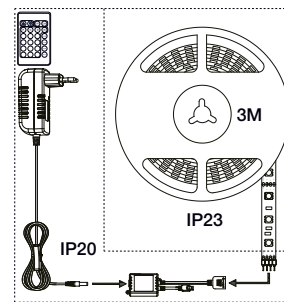

### Features

Stepless dimmable 0-100% by remote control (incl.)  
 RGB by remote control (incl.)  
 Cable 1,2m included  
 5 year LED guarantee

**White 47980000**  
Silicone/Plastic