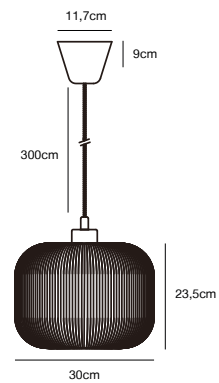

NEW Brass 2213225001
Metal/Opal glass

MILFORD Table lamp

- **Masterbox** Qty. 3
- **Size** H: 48 cm, W: 15 cm, L: 15 cm, Shade Ø: 14 cm, Tube Ø: 1,15 cm, Base Ø: 15 cm
- **IP Class** IP20, Class 2 (Double isolated)
- **Cable** Textile cable: White 150 cm, non replaceable. Switch on the cable
- **Lightsource** E27 - not included
  Can not be dimmed

1. **Features**
   Vintage design
   Material mix of brass and "pleated" opal white glass
   Opal white, mouth blown glass
   Provides a soft, diffused light