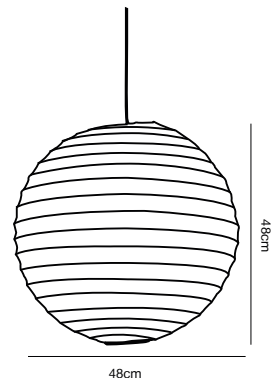

## RISO Pendant

**Masterbox** Qty. 12  
**Size** Shade Ø: 35/40/48 cm

**Features**  
Nature style  
Provides a soft, diffused light  
Excluding suspension bracket, cable and canopy