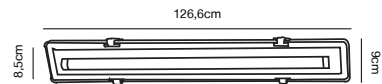

Grey 27396101
Plastic

WORKS IP65 1x18W LED Batten Light Fitting

Masterbox Qty. 6
Size H: 9 cm, W: 8,5 cm, L: 126,6 cm,
IP Class IP65, Class 1 (Earth contact)
Lightsources G13, Max 20W, Incl. 18W
T8 LED, 1620 Lumen, 4000 Kelvin, 15000 Hours, RA 80,
Beamangle 120°, Cannot be dimmed

Features

Parallel connection possible
IP65 - In and outdoor use
Easy Connect

Grey 27586101
Plastic

WORKS IP65 2x9W LED Batten Light Fitting

Masterbox Qty. 6
Size H: 9 cm, W: 11,8 cm, L: 66 cm,
IP Class IP65, Class 1 (Earth contact)
Lightsources G13, Max. 2x10W, incl. 2x9W
T8 LED, 850 Lumen, 4000 Kelvin, 25000 Hours, RA 80,
Beamangle 120°, Cannot be dimmed

Features

Parallel connection possible
In- and outdoor use (IP65)
Easy Connect