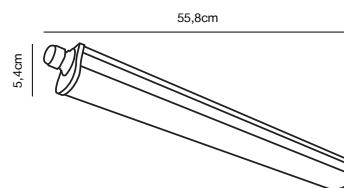

White 47856101
Plastic/Metal

TRENTON Batten Light Fitting

Masterbox Qty. 3
Size H: 5 cm, W: 16 cm, L: 60 cm
IP Class IP20, Class 1 (Earth contact)
Lightsource LED Module - 23W LED, 1900 Lumen, 4000 Kelvin,
25000 Hours, RA 80, Beamangle 120°, Cannot be dimmed

Features
Ultra-flat design
5 year LED guarantee

Grey 49646110
Plastic

WESTPORT 60 Single Batten Light Fitting

Masterbox Qty. 6
Size W: 5,4 cm, L: 55,8 cm, D: 5,4 cm,
IP Class IP65, Class 2 (Double isolated)
Lightsource LED Module - 11W LED, 1050 Lumen, 4000 Kelvin,
25000 Hours, RA 80, Beamangle 125°, Cannot be dimmed

Features
IP65 - In and outdoor use
5 year LED guarantee