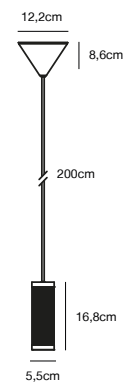

White 49820101
Metal

FRIDA 4-Spot Spot light

Masterbox Qty. 3
Size W: 23 cm, L: 23 cm, D: 11,5 cm, Shade Ø: 5,1 cm,
Base: 20 x 20 cm, Tilt angle: 90°
IP Class IP20, Class 2 (Double isolated)
Lightsource GU10 - not included
Can be dimmed by choosing a dimmable bulb

Features
Contemporary and simple style
Adjustable lamp head for a directional light

Black/Brass 2011053003
Metal

GALLOWAY Pendant

Masterbox Qty. 6
Size H: 16,8 cm, W: 5,5 cm, L: 5,5 cm, Ø: 5.5 cm
IP Class IP20, Class 2 (Double isolated)
Cable Textile cable: Black 200 cm, non replaceable
Canopy Color: Black, Material: Plastic. Dimension: 12,2 cm
Lightsource E27 - not included
Can be dimmed by choosing a dimmable bulb

Features
Art deco style
Design your own luminaire with a decorative bulb
Beautiful brass details