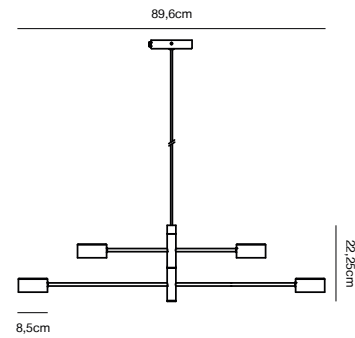

Features

- Scandinavian minimalistic design
- Moodmaker™ 3-step dimmable with memory function
- 350 lumen per lamp head
- Rotatable arms for creating your own style and directions
- 5 year LED guarantee

Black 2010813003
Metal