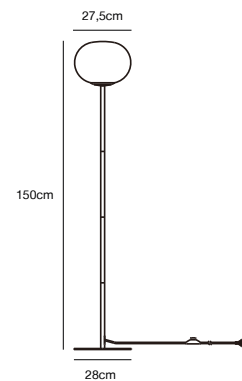

ALTON 27,5 Floor lamp

1. **Masterbox** Qty. 2
   Size H: 150 cm, Shade Ø: 27,5 cm
   IP Class IP20, Class 2 (Double isolated)
   Cable Textile cable: Black/White 150 cm, non replaceable. Switch on the cable
   Lightsource E27 - not included
   Can not be dimmed

1. **Features**
   Contemporary art deco style
   Mouth blown glass and exclusive details