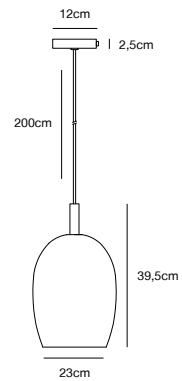

Opal white 2112733001
Metal/Opal glass