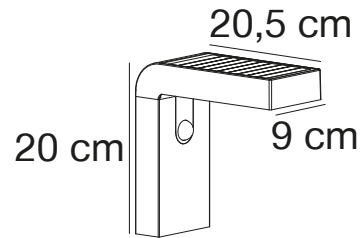

Black 21269903
Metal/Glass