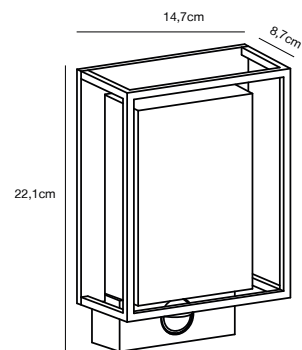

NESTOR Wall light

- **Masterbox** Qty. 3
- **Size** H: 22,1 cm, W: 14,7 cm, D: 8,7 cm
- **IP Class** IP44, Class 1 (Earth contact)
- **Lightsource** LED Module - 8W LED, 550 Lumen, 2700 Kelvin, 25000 Hours, RA 80, Beamangle 120°

1. **Features**
2. 5 year LED guarantee
   - Build-in parallel connection

NESTOR Sensor Wall light

- **Masterbox** Qty. 3
- **Size** H: 22,1 cm, W: 14,7 cm, D: 8,7 cm
- **IP Class** IP44, Class 1 (Earth contact)
- **Lightsource** LED Module - 8W LED, 550 Lumen, 2700 Kelvin, 25000 Hours, RA 80, Beamangle 120°

1. **Features**
2. Build-in daylight and motion sensor
   - 5 year LED guarantee
   - Build-in parallel connection