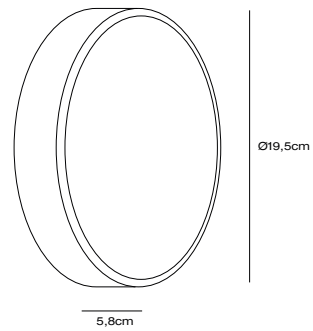

White 46801001
Metal/Glass