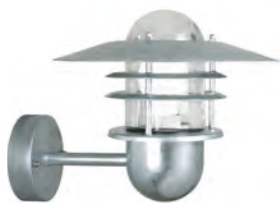

*15 year guarantee
on corrosion

Galvanized 74481031*
Galvanized steel

AGGER Wall light

Masterbox Qty. 3
Size H: 20 cm, D: 29,5 cm, Shade Ø: 25,5 cm, Base: 11 cm
IP Class IP54, Class 2 (Double isolated)
Lightsource E27 - Not included

Features
Build-in parallel connection