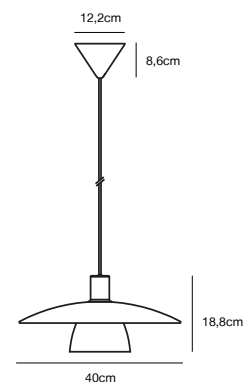

White 72711001
Metal

Black 72711003
Metal

VANILA Wall light by Kaare Bækgaard

1. **Masterbox** Qty. 3
   Size H: 17 cm, W: 14,5 cm, D: 28,5 cm, Shade Ø: 14,5 cm, Base: Ø 9.5 cm
   IP Class IP20, Class 2 (Double isolated)
   Cable Textile cable: Black/Clear 210 cm, replaceable. Switch on the fixture
   Lightsources E14 - not included
   Can not be dimmed

Features

Contemporary and simple style
Suitable for the office, living room, and bedroom

Black 2010863001
Metal/Opal glass

VERONA Pendant

1. **Masterbox** Qty. 3
   Size H: 18,8 cm, W: 40 cm, L: 40 cm, Shade Ø: 40 cm
   IP Class IP20, Class 2 (Double isolated)
   Cable Textile cable: Black 200 cm, non replaceable
   Canopy Color: Black, Material: Plastic. Dimension: 12,2 cm
   Lightsources E27 - not included
   Can be dimmed by choosing a dimmable bulb

Features

Contemporary classic style
Matt mouth blown opal glass that emits a soft light