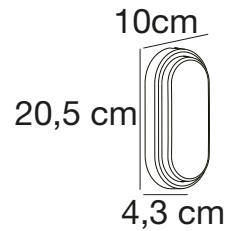

CUBA ENERGY OVAL Wall light

Masterbox Qty. 3
Size H: 20,5 cm, L: 10 cm
IP Class IP54, Class 2 (Double isolated)
Lightsources LED Module - 6,5W
LED, 700 Lumen, 3000 Kelvin, 30000 Hours, RA 80,
Beamangle 120°

Features
High light output (700 lumen)
Designed for both wall and ceiling mounting
5 year LED guarantee