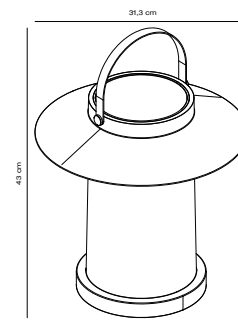

TEMPLE 35 Battery light by Says Who

Masterbox Qty. 3
Size H: 30,4 cm, W: 31,3 cm, L: 31,3 cm, Shade Ø: 31,3 cm, Base Ø: 19 cm
IP Class IP54, Class 3 (12V)
Cable Black 100 cm. Switch on the base
Lightsource LED Module, 138 Lumen, 3000 Kelvin, RA 80

Features
Durable materials well-suited for harsh weather
Solar charged
Turns on automatically when darkness falls