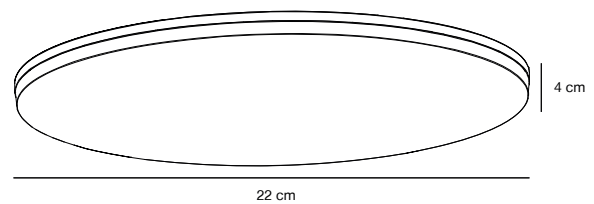

White 2210246001
Plastic

VIC 22 4000K Ceiling light

Masterbox Qty. 3
Size H: 4 cm, Ø: 22 cm
IP Class IP40, Class 2 (Double isolated)
Cable Plastic white 15 cm, non replaceable
Lightsource LED Module - 18W, 1800 Lumen, 4000K Kelvin,
Cannot be dimmed

Features

Integrated LED with high lumen output
Easy installation

White 2210226001
Plastic

VIC 29 3000K Ceiling light

Masterbox Qty. 3
Size H: 4 cm, Ø: 29 cm
IP Class IP40, Class 2 (Double isolated)
Cable Plastic white 15 cm, non replaceable
Lightsource LED Module - 24W, 2100 Lumen, 3000K Kelvin,
Cannot be dimmed

Features

Integrated LED with high lumen output
Easy installation