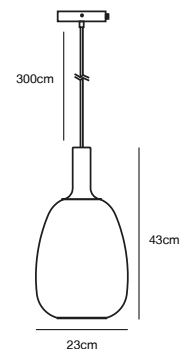

ADRIAN Wall light

1. **Masterbox** Qty. 3
   Size H: 20,2 cm, W: 20 cm, L: 20 cm, D: 17 cm, Shade Ø: 12,5 cm, Base: Ø 10 cm, Tilt angle: 120°
   IP Class IP20, Class 2 (Double isolated)
   Cable Textile cable: Black/White 150 cm, replaceable. Switch on the base
   Lightsource E27 - not included
   Can not be dimmed

1. **Features**
   Industrial style
   Tilting and turning shade

ALTON 23 Pendant

1. **Masterbox** Qty. 3
   Size H: 43 cm, Shade Ø: 23 cm
   IP Class IP20, Class 1 (Earth contact)
   Cable Textile cable: White/Black 300 cm, non replaceable
   Canopy Color: White/Black, Material: Metal. Dimension: 12 cm
   Lightsource E27 - not included
   Can be dimmed by choosing a dimmable bulb

1. **Features**
   Contemporary art deco style
   Mouth blown glass and exclusive details
   Optional top in brass and black included