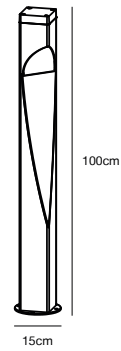

CONCORDIA Garden light by Bønnelycke MDD

Masterbox Qty. 3
Size H: 100 cm, Ø: 15 cm
IP Class IP44, Class 1 (Earth contact)
Lightsource GU10 - Not included

Features
1 meter high
Can be mounted on Nordlux base unit