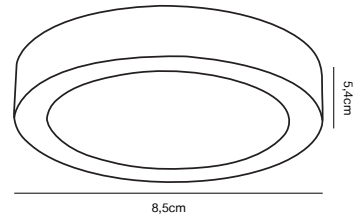

White 2015156101
Metal/Plastic

MONTONE 18 Ceiling light

Masterbox Qty. 3
Size H: 7,5 cm, Ø: 18 cm
IP Class IP44, Class 1 (Earth contact)
Lightsources LED Module - 5W LED, 500 Lumen, 2700 Kelvin,
20000 Hours, RA 80, Beamangle 120°, Cannot be dimmed

Features
DOB: Driver-on-Board LED technology
Suitable for humid areas (IP44)
5 year LED guarantee