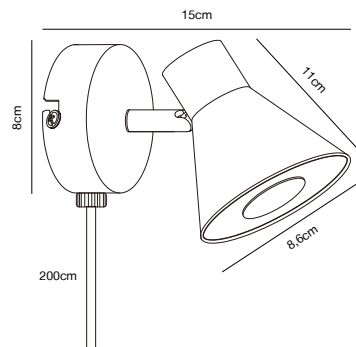

White 45770101
Metal