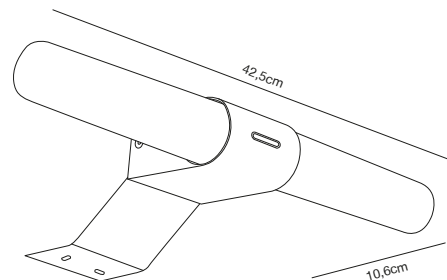

HELVA Double Basic Wall light

Masterbox Qty. 3
Size H: 10,6 cm, W: 5,7 cm, L: 42,5 cm, D: 10,5 cm,
IP Class IP44, Class 2 (Double isolated)
Lightsources LED Module - 9W LED, 900 Lumen, 3000 Kelvin, 25000 Hours, RA 90, Cannot be dimmed

Features
Cabinet bracket included
Vertical/horizontal installation possible
5 year LED guarantee