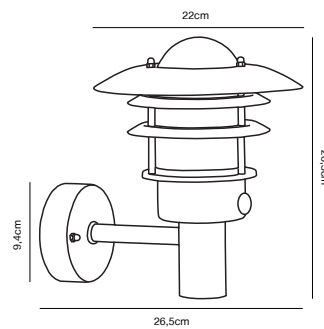

LØNSTRUP 22 Sensor Wall light

Masterbox Qty. 3
Size H: 26,5 cm, D: 26,5 cm, Shade Ø: 22 cm, Tube Ø: 1,9 cm, Base: 9.4 cm
IP Class IP44, Class 1 (Earth contact)
Lightsource E27 - Not included

Features
Build-in parallel connection