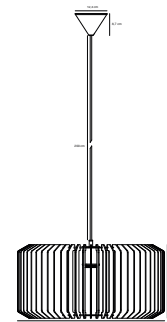

NEW Clear 2213173000
Metal/Glass

TORINA 20 Pendant

Masterbox	Qty. 3
Size	H: 10,5 cm, W: 20 cm, L: 20 cm, Shade Ø: 20 cm
IP Class	IP20, Class 2 (Double isolated)
Cable	White 200 cm, non replaceable
Canopy	Color: White, Material: Plastic. Dimension: 9 cm
Lightsource	E27 - not included Can be dimmed by choosing a dimmable bulb

Features

Vintage design
Light and retro design expression
Create your own design expression with a decorative bulb
Hang three or more lamps together in a line or cluster