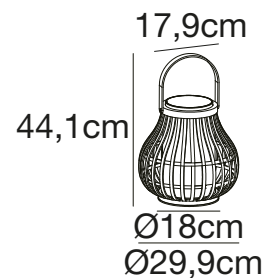

BOB Battery light by Says Who EXEMPT

1. **Masterbox** Qty. 2
   Size H: 39,6 cm, W: 29,4 cm, L: 31,8 cm, Shade Ø: 29,4 cm, Base Ø: 18 cm
   IP Class IP44, Class 3 (12V)
   Cable Black 100 cm. Switch on the fixture
   Lightsource SolarLed - 4W LED, 300 Lumen, 2700 Kelvin, 30000 Hours, RA 80, Beamangle 240°

Features

- Solar charged
- High light output (300 lumen)
- Turns on automatically when darkness falls
- 30 cm high (suitable for Kettle spike and tripod)
- 5 year LED guarantee

LEO Battery light by Says Who EXEMPT

1. **Masterbox** Qty. 2
   Size H: 30 cm, Ø: 29.9 cm, Shade Ø: 29,9 cm, Base Ø: 18 cm
   IP Class IP44, Class 3 (12V)
   Cable Black 100 cm. Switch on the base
   Canopy . Dimension: A cm
   Lightsource SolarLed - 4W LED, 300 Lumen, 2700 Kelvin, 30000 Hours, RA 80, Beamangle 240°

Features

- Solar charged
- High light output (300 lumen)
- Turns on automatically when darkness falls
- 30 cm high (suitable for Kettle spike and tripod)
- 5 year LED guarantee