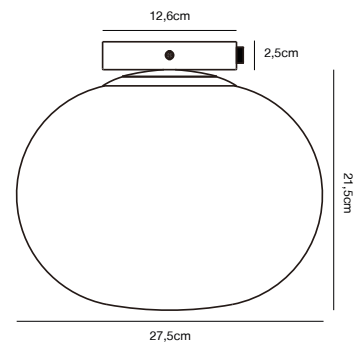

Black 2010103003
Metal