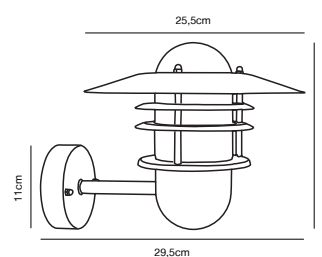

*15 year guarantee
on corrosion