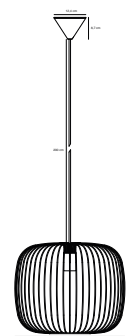

NEW Black 2213303003
Metal

BERONI 35 Pendant by Says Who

Masterbox	Qty. 2
Size	H: 33 cm, W: 35 cm, L: 35 cm, Shade Ø: 35 cm
IP Class	IP20, Class 2 (Double isolated)
Cable	Textile cable: Black 200 cm, non replaceable
Canopy	Color: Black, Material: Plastic. Dimension: 8,7 cm
Lightsource	E27 - not included Can be dimmed by choosing a dimmable bulb

Features

Minimalistic, yet industrial expression
Create your own design expression with a decorative bulb
Elegant finish connecting shade to socket

NEW Black 2213313003
Metal

BERONI 40 Pendant by Says Who

Masterbox	Qty. 2
Size	H: 33 cm, W: 40 cm, L: 40 cm, Shade Ø: 40 cm
IP Class	IP20, Class 2 (Double isolated)
Cable	Textile cable: Black 200 cm, non replaceable
Canopy	Color: Black, Material: Plastic. Dimension: 8,7 cm
Lightsource	E27 - not included Can be dimmed by choosing a dimmable bulb

Features

Minimalistic, yet industrial expression
Create your own design expression with a decorative bulb
Elegant finish connecting shade to socket