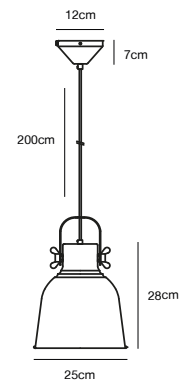

ADRIAN 16 Pendant

1. **Masterbox** Qty. 6
   Size H: 24 cm, W: 16 cm, L: 16 cm, Shade Ø: 16 cm, Tilt angle: 180°
   IP Class IP20, Class 2 (Double isolated)
   Cable Textile cable: Black/White 200 cm, non replaceable
   Canopy Color: Black, Material: Metal. Dimension: 12 x 7 cm
   Lightsource E27 - not included
   Can be dimmed by choosing a dimmable bulb

1. **Features**
   Industrial style
   Tilting and turning shade

ADRIAN 25 Pendant

1. **Masterbox** Qty. 3
   Size H: 36 cm, W: 25 cm, L: 25 cm, Shade Ø: 25 cm, Tilt angle: 180°
   IP Class IP20, Class 2 (Double isolated)
   Cable Textile cable: Black/White 200 cm, non replaceable
   Canopy Color: Black, Material: Metal. Dimension: 12 x 7 cm
   Lightsource E27 - not included
   Can be dimmed by choosing a dimmable bulb

1. **Features**
   Industrial style
   Tilting and turning shade