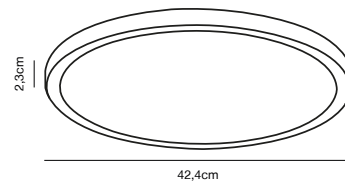

White 47246001
Plastic

OJA 24 IP20 2700K Ceiling light

Masterbox Qty. 3
Size H: 2,3 cm, Ø: 24,4 cm,
IP Class IP20, Class 2 (Double isolated)
Lightsource LED Module - 15W LED, 1250 Lumen, 2700 Kelvin,
25000 Hours, RA 80, Beamangle 120°, Cannot be dimmed

Features
Ultra-thin design
Backlight effect
Easy twist lock connection and easy installation
5 year LED guarantee