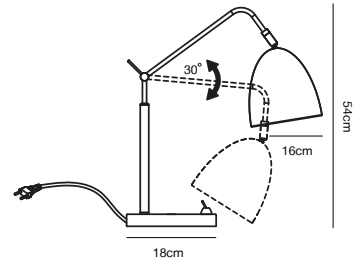

White 48654001
Metal