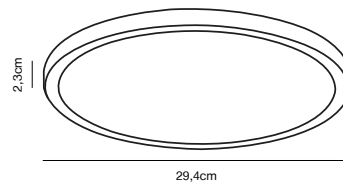

**Features**  
Ultra-thin design  
Backlight effect  
Easy twist lock connection and easy installation  
5 year LED guarantee

White 47266001  
Plastic