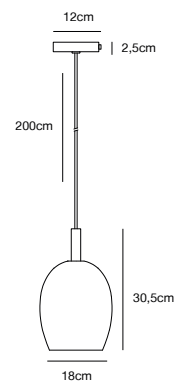

Features

Modern and decorative design
Mouth blown glass shade
Characteristic twisted fabric cable