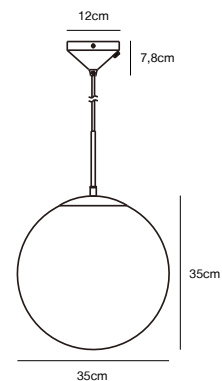

GRANT 25 Pendant

Masterbox	Qty. 3
Size	H: 40 cm, W: 25 cm, L: 25 cm, Shade Ø: 25 cm
IP Class	IP20, Class 2 (Double isolated)
Cable	White 200 cm, non replaceable
Canopy	Color: Brass, Material: Metal. Dimension: 12 cm
Lightsource	E27 - not included Can be dimmed by choosing a dimmable bulb

Features

Glamorous modern style
Decorative brass canopy
Provides a soft, diffused light
Matt white opal mouth blown glass

GRANT 35 Pendant

Masterbox	Qty. 2
Size	W: 35 cm, L: 35 cm, Shade Ø: 35 cm
IP Class	IP20, Class 2 (Double isolated)
Cable	White 200 cm, non replaceable
Canopy	Color: Brass, Material: Metal. Dimension: 12 cm
Lightsource	E27 - not included Can be dimmed by choosing a dimmable bulb

Features

Glamorous modern style
Decorative brass canopy
Provides a soft, diffused light
Matt white opal mouth blown glass