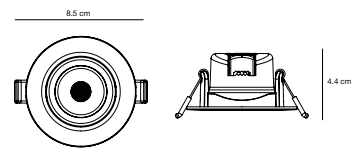

White 2110370101
Plastic/Metal