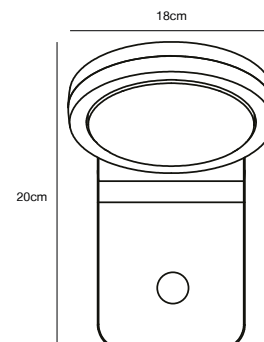

MARINA Flatline Wall light by NKaare Bækgaard

Masterbox Qty. 3
Size H: 20 cm, W: 13,5 cm, D: 18 cm, Base: 8,8 x 8,9 cm
IP Class IP44, Class 1 (Earth contact)
Lightsource LED Module - 10W LED, 750 Lumen, 3000 Kelvin, 25000 Hours, RA 80, Beamangle 120°

Features
5 year LED guarantee
Build-in parallel connection

MARINA Sensor Wall light by NKaare Bækgaard

Masterbox Qty. 3
Size H: 20 cm, W: 13,5 cm, D: 18 cm, Base: 8,8 x 8,9 cm
IP Class IP44, Class 1 (Earth contact)
Lightsource LED Module - 10W LED, 750 Lumen, 3000 Kelvin, 25000 Hours, RA 80, Beamangle 120°

Features
5 year LED guarantee
Build-in parallel connection
Movement sensor build-in