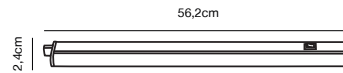

White 47426101
Plastic

LATONA 9W Batten Light Fitting

Masterbox Qty. 6
Size W: 2,4 cm, L: 56,2 cm, D: 3,4 cm,
IP Class IP20, Class 2 (Double isolated)
Lightsource LED Module - 9W LED, 730 Lumen, 3000/4000 Kelvin,
25000 Hours, RA 80, Beamangle 130°, Has built-in
dimmable light source with Moodmaker™ functionality

Features

2-step Moodmaker™ 3000K/4000K by switch on body
Ideally suited for under cabinet lighting
Parallel connection possible
Connection cable included
Extendable by connecting multiple rails
5 year LED guarantee