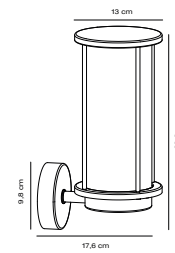

NEW Galvanized 2218308031*
Galvanized steel