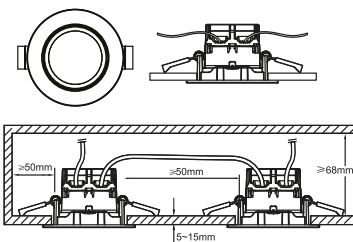

**Features**

- Stepless dimmable 0-100% by wall dimmer excl.
- Parallel connection possible
- 5 year LED guarantee

**White 71810101**  
Plastic/Metal

**Brushed steel 71810132**  
Plastic/Metal