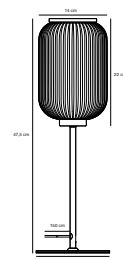

MILFORD 30 Pendant

- **Masterbox** Qty. 2
- **Size** H: 23,5 cm, Shade Ø: 30 cm
- **IP Class** IP20, Class 2 (Double isolated)
- **Cable** Textile cable: White 300 cm, non replaceable
- **Canopy** Color: White, Material: Plastic. Dimension: 11,7 cm
- **Lightsource** E27 - not included
  Can be dimmed by choosing a dimmable bulb

1. **Features**
   Soft and natural style
   Opal mouth blown glass
   Provides a soft, diffused light

MILFORD Table lamp

- **Masterbox** Qty. 3
- **Size** H: 48 cm, W: 15 cm, L: 15 cm, Shade Ø: 14 cm, Tube Ø: 1,15 cm, Base Ø: 15 cm
- **IP Class** IP20, Class 2 (Double isolated)
- **Cable** Textile cable: White 150 cm, non replaceable. Switch on the cable
- **Lightsource** E27 - not included
  Can not be dimmed

1. **Features**
   Vintage design
   Material mix of brass and "pleated" opal white glass
   Opal white, mouth blown glass
   Provides a soft, diffused light