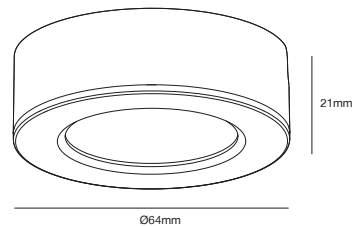

Moodmaker™ Step Dimming

FALLON Long Surface downlight

Masterbox Qty. 3
Size D: 12 cm, Ø: 10 cm,
IP Class IP20, Class 2 (Double isolated)
Lightsource LED Module - 8.5W LED, 500 Lumen, 2700 Kelvin,
20000 Hours, RA 80, Beamangle 110°, Has built-in
dimmable light source with Moodmaker™ functionality

Features
3-step Moodmaker™ dimming by your regular wall switch
Parallel connection possible
External connector block included
5 year LED guarantee

White 2015450101
Plastic

Black 2015450103
Plastic

Brushed Nickel 2015450155
Plastic

Moodmaker™ Step Dimming

KITCHENIO 1-Kit Surface downlight

Masterbox Qty. 3
Size H: 2,1 cm, Ø: 6,4 cm
IP Class IP20, Class 2 (Double isolated)
Lightsource LED Module - 2W LED, 170 Lumen, 3000/4000 Kelvin,
25000 Hours, RA 80, Beamangle 110°, Has built-in
dimmable light source with Moodmaker™ functionality

Features
2-step Moodmaker™ (3000/4000 kelvin) by your regular wall switch
Parallel connection possible
Recessed and surface mounting possible
Cable included (60 cm)
5 year LED guarantee