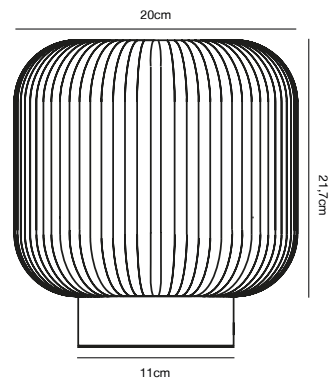

Black 48965001
Metal/Opal glass

MILFORD Table lamp

1. **Masterbox** Qty. 3
   Size H: 20 cm, Shade Ø: 20 cm
   IP Class IP20, Class 2 (Double isolated)
   Cable Textile cable: Black 150 cm, non replaceable. Switch on the cable
   Lightsource E27 - not included
   Can not be dimmed

1. **Features**
   Soft and natural style
   Opal mouth blown glass
   Provides a soft, diffused light