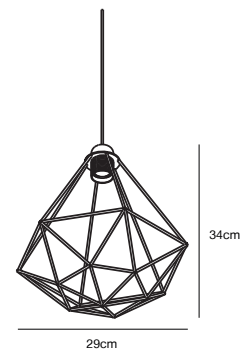

CHINO 40 Pendant

Masterbox	Qty. 3
Size	H: 34 cm, Shade Ø: 40 cm
IP Class	IP20, Class 2 (Double isolated)
Cable	Black 250 cm, non replaceable
Canopy	Color: Black, Material: Plastic. Dimension: 11,8 cm
Lightsource	E27 - not included Can be dimmed by choosing a dimmable bulb

Features

Nature style
Wooden structure creates beautiful shadow play
Create your own design expression with a decorative bulb
Experience the wooden structure of the beautiful poplar veneer
Knock-down packing for easy self-assembly

TEES Pendant

Masterbox	Qty. 3
Size	H: 34 cm, Shade Ø: 29 cm
IP Class	IP20, Class 2 (Double isolated)
Cable	Textile cable: Black 250 cm, non replaceable
Canopy	Color: Black, Material: Plastic. Dimension: 11,8 cm
Lightsource	E27 - not included Can be dimmed by choosing a dimmable bulb

Features

Industrial style
Metal grid creating beautiful shadow play
Create your own design expression with a decorative bulb