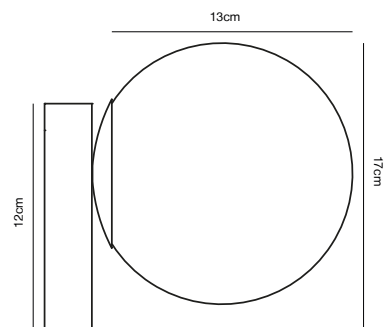

LILLY Floor lamp

1. **Masterbox** Qty. 2
   Size H: 150 cm, Shade Ø: 15 cm, Base Ø: 23 cm
   IP Class IP20, Class 2 (Double isolated)
   Cable Textile cable: Black 150 cm, non replaceable. Switch on the cable
   Lightsource E14 - not included
   Can not be dimmed

1. **Features**
   Glamorous modern style
   Matt white opal mouth blown glass
   Provides a soft, diffused light

LILLY Wall light

1. **Masterbox** Qty. 6
   Size H: 17 cm, Shade Ø: 13 cm, Base: Ø 12 cm
   IP Class IP20, Class 2 (Double isolated)
   Cable Textile cable: Black 150 cm, replaceable. Switch on the cable
   Lightsource E14 - not included
   Can not be dimmed

1. **Features**
   Glamorous modern style
   Matt white opal mouth blown glass
   Provides a soft, diffused light