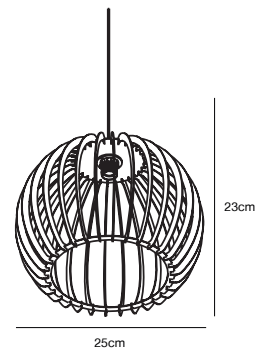

Nature 84833014
Wood

CHINO 30 Pendant

Masterbox	Qty. 3
Size	H: 26 cm, Shade Ø: 30 cm
IP Class	IP20, Class 2 (Double isolated)
Cable	Black 250 cm, non replaceable
Canopy	Color: Black, Material: Plastic. Dimension: 11,8 cm
Lightsource	E27 - not included Can be dimmed by choosing a dimmable bulb

Features

Nature style
Wooden structure creates beautiful shadow play
Create your own design expression with a decorative bulb
Experience the wooden structure of the beautiful poplar veneer
Knock-down packing for easy self-assembly