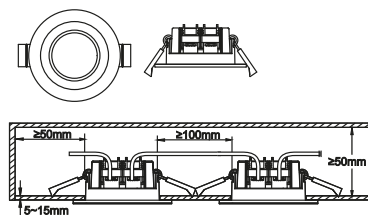

Moodmaker™ Step Dimming

CLYDE 8 2700K Downlight

- **Masterbox** Qty. 3
- **Size** H: 3,5, Ø: 8,2 cm
- **IP Class** IP20, Class 2 (Double isolated)
- **Lightsource** LED Module - 5W LED, 350 Lumen, 2700 Kelvin, 25000 Hours, RA 80, Beamangle 120°, Has built-in dimmable light source with Moodmaker™ functionality

Features

- 3-Step Moodmaker™ dimmer both/inner/outer rings
- Parallel connection possible
- Connector block included
- Memory & reset function
- 5 year LED guarantee

Moodmaker™ Step Dimming

CLYDE 8 4000K Downlight

- **Masterbox** Qty. 3
- **IP Class** IP20, Class 2 (Double isolated)
- **Lightsource** LED Module - 5W LED, 400 Lumen, 4000 Kelvin, 25000 Hours, RA 80, Beamangle 120°, Has built-in dimmable light source with Moodmaker™ functionality

Features

- 3-Step Moodmaker™ dimmer both/inner/outer rings
- Parallel connection possible
- Connector block included
- Memory & reset function
- 5 year LED guarantee