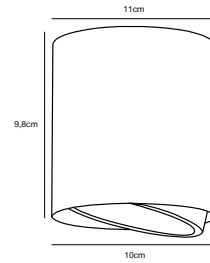

White 78521001
Metal/Plastic

IP S5 Bathroom lighting by Bønnelycke MDD

- **Masterbox** Qty. 3
- **Size** H: 11 cm, D: 15 cm, Ø: 10 cm
- **IP Class** IP44, Class 2 (Double isolated)
- **Lightsource** GU10 - not included, Max. 8W LED
  Can be dimmed by choosing a dimmable bulb

Features
Ideally suited for combination with Nordlux Smart
Also ideal to install in other indoor rooms