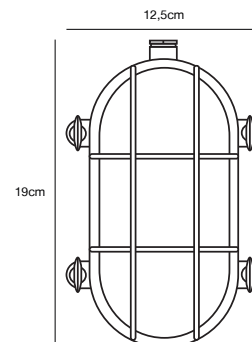

## HELFORD Wall light

**Masterbox** Qty. 3  
**Size** W: 12,5 cm, L: 19 cm, D: 11 cm  
**IP Class** IP64, Class 1 (Earth contact)  
**Lightsource** E27 - Not included

**Features**  
 Maritime robust design