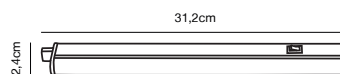

White 2110026101
Plastic

BITY 55 4000K Batten Light Fitting

Masterbox Qty. 4
Size H: 2,3 cm, L: 55 cm, D: 5,8 cm,
IP Class IP20, Class 2 (Double isolated)
Lightsource LED Module - 8,2W LED, 780 Lumen, 3000 Kelvin,
25000 Hours, RA 80, Beamangle 110°, Cannot be dimmed

Features

On/off by hand movement (motion sensor)
Installation brackets included
Rear cable entry
5 year LED guarantee

White 47416101
Plastic

LATONA 5W Batten Light Fitting

Masterbox Qty. 6
Size W: 2,4 cm, L: 31,2 cm, D: 3,4 cm,
IP Class IP20, Class 2 (Double isolated)
Lightsource LED Module - 5W LED, 420 Lumen, 3000/4000 Kelvin,
25000 Hours, RA 80, Beamangle 130°, Has built-in
dimmable light source with Moodmaker™ functionality

Features

2-step Moodmaker™ 3000K/4000K by switch on body
Ideally suited for under cabinet lighting
Parallel connection possible
Connection cable included
Extendable by connecting multiple rails
5 year LED guarantee