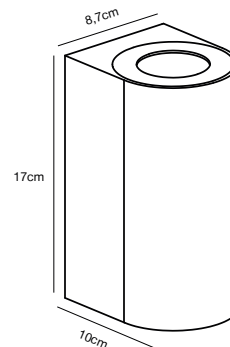

*15 year guarantee
on corrosion