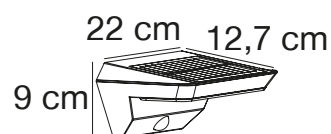

Parallel connection

White 2118181001
Aluminium/Glass

Black 2118181003
Aluminium/Glass

KINVER 26 Wall light

Masterbox Qty. 3
Size H: 9 cm, W: 26 cm, D: 3,3 cm
IP Class IP54, Class 1 (Earth contact)
Lightsource LED Module - 10W LED, 990 Lumen, 3000 Kelvin, 25000 Hours, RA 80, Beamangle 120°

Features

Super slim design
High light output (990 lumen)
Parallel connection possible
5 year LED guarantee

Black 2118221003
Plastic

Agena Wall light

Masterbox Qty. 3
Size H: 9 cm, L: 22 cm, D: 12,7 cm
IP Class IP44, Class 3 (12V)
Lightsource SolarLed - 5W LED, 400 Lumen, 3000 Kelvin, 30000 Hours, RA 80, Beamangle 0°

Features

Solar charged
Motion sensor turns light on
5 year LED guarantee