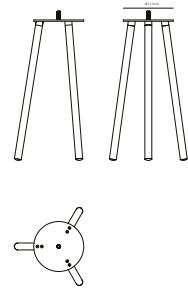

Black 2018044003
Metal