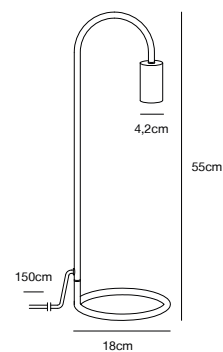

PACO 3-Spot Pendant

- **Masterbox** Qty. 3
- **Size** H: 17,3 cm, W: 18,1 cm, L: 4,2 cm, Tube Ø: 0,9 cm
- **IP Class** IP20, Class 2 (Double isolated)
- **Cable** Black 200 cm, non replaceable
- **Canopy** Color: Black/Brass, Material: Metal. Dimension: 22,6 cm
- **Lightsource** E27 - not included
  Can be dimmed by choosing a dimmable bulb

- **Features**
- Minimalist and modern style
- Create your own design expression with a decorative bulb

PACO Table lamp

- **Masterbox** Qty. 4
- **Size** H: 55 cm, W: 18 cm, L: 18 cm, Tube Ø: 1,13 cm, Base Ø: 18 cm
- **IP Class** IP20, Class 2 (Double isolated)
- **Cable** Black 150 cm, non replaceable. Switch on the cable
- **Lightsource** E27 - not included
  Can not be dimmed

- **Features**
- Minimalist and modern style
- Create your own design expression with a decorative bulb