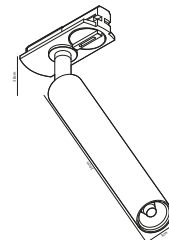

Matt white 2110619901
Metal/Plastic