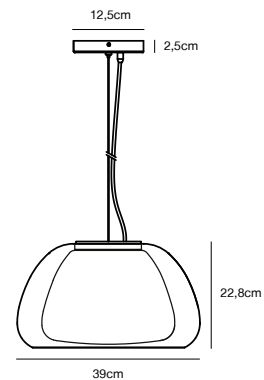

Black 2112153003
Metal/Glass