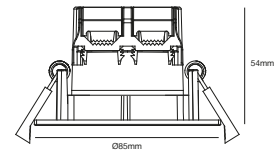

Built-in height 8,8 cm

Cutout Ø 7,2 cm

White 2015650101
Metal

Black 2015650103
Metal

Brushed Nickel 2015650155
Metal

Dorado Smart Downlight

Masterbox Qty. 6
Size H: 7 cm, Ø: 8.5 cm
IP Class IP65, Class 2 (Double isolated)
Lightsource LED Module - 4,7W
LED, 360 Lumen, 2200-6500 Kelvin, 20000 Hours, RA 80,
Beamangle 36°
Built-in dimmable light source with Nordlux Smart
functionality

Features

IP 65 protection for both outdoor and bathroom use
Bluetooth connection to Nordlux Smart Light
Adjustable kelvin and lumen output