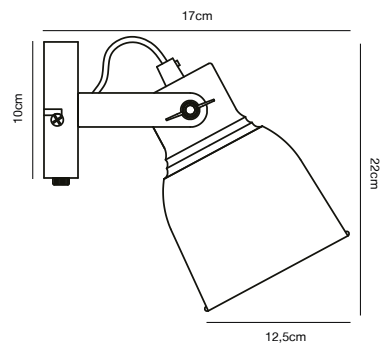

White 47303001
Metal/Opal glass

Black 47303047
Metal/Glass

ALTON 23 Pendant

1. **Masterbox** Qty. 3
   Size H: 43 cm, Shade Ø: 23 cm
   IP Class IP20, Class 1 (Earth contact)
   Cable Textile cable: White/Black 300 cm, non replaceable
   Canopy Color: White/Black, Material: Metal. Dimension: 12 cm
   Lightsource E27 - not included
   Can be dimmed by choosing a dimmable bulb

1. **Features**
   Contemporary art deco style
   Mouth blown glass and exclusive details
   Optional top in brass and black included