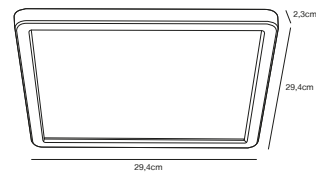

White 2015056101
Plastic

Brushed Nickel 2015056155
Plastic

OJA 29 Square IP20 3000/4000K Ceiling light

Masterbox Qty. 3
Size H: 2,3 cm, Ø: 29,4 cm
IP Class IP20, Class 2 (Double isolated)
Lightsource LED Module - 14,5W
LED, 1600 Lumen, 3000/4000 Kelvin, 30000 Hours, RA 80,
Beamangle 120°,
Has built-in dimmable light source
with Moodmaker™ functionality

Features
3-step Moodmaker™ (3000/4000 kelvin) by your regular wall switch
Night light with backlight effect
Easy twist lock connection and easy installation
5 year LED guarantee

Moodmaker™ Step Dimming

Step 1
4000K

Step 2
3000K

Step 3
20% 3000K

Black 2015066103
Plastic

Chrome 2015066133
Plastic

OJA 29 Square IP54 3000/4000K Ceiling light

Masterbox Qty. 3
Size H: 2,5 cm, Ø: 30 cm
IP Class IP54, Class 2 (Double isolated)
Lightsource LED Module - 14,5W LED, 1600 Lumen, 3000/4000 Kelvin, 30000 Hours,
RA 80, Beamangle 120°,
Has built-in dimmable light source with
Moodmaker™ functionality

Features
3-step Moodmaker™ (3000/4000 kelvin) by your regular wall switch
Night light with backlight effect
Easy twist lock connection and easy installation
5 year LED guarantee

Moodmaker™ Step Dimming

Step 1
4000K

Step 2
3000K

Step 3
20% 3000K