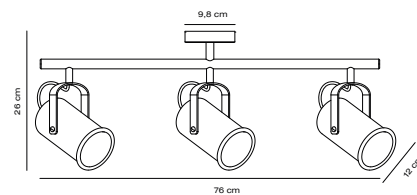

NEW Galvanized 2213062031
Metal

Porter Clamp lamp by Says Who

Masterbox Qty. 3
Size H: 20 cm, W: 17 cm, L: 17 cm, Shade Ø: 9 cm
IP Class IP20, Class 2 (Double isolated)
Cable Black 150 cm, non replaceable. Switch on the cable
Lightsource E27 - not included
Can not be dimmed

Features

Rough and industrial galvanized expression
Adjustable lamp head for a directional light
Moveable lamp that can be fixed on e.g. a shelf
No need for fixed mounting
Galvanized inside

NEW Galvanized 2213010131
Metal

Porter 3-Spot Spot light by Says Who

Masterbox Qty. 3
Size H: 26 cm, W: 76 cm, L: 76 cm, Shade Ø: 9 cm, Tube Ø: 9,8 cm,
Tilt angle: 80°
IP Class IP20, Class 2 (Double isolated)
Canopy Color: Galvanized, Material: Metal. Dimension: 2 cm
Lightsource E27 - not included
Can be dimmed by choosing a dimmable bulb

Features

Rough and industrial galvanized expression
Adjustable lamp head for a directional light
Can be placed both on ceiling and wall
Galvanized inside