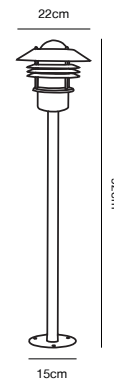

Galvanized 25168031*
Galvanized steel/Glass

*15 year guarantee on corrosion

VEJERS Garden light

- **Masterbox** Qty. 2
- **Size** H: 215 cm, Shade Ø: 39 cm, Tube Ø: 7,4 cm, Base Ø: 15 cm
- **IP Class** IP54, Class 2 (Double isolated)
- **Lightsource** E27 - Not included

- **Features**
- Build-in parallel connection
- Adjustable from 130 to 200 cm high
- Can be mounted on Nordlux base unit