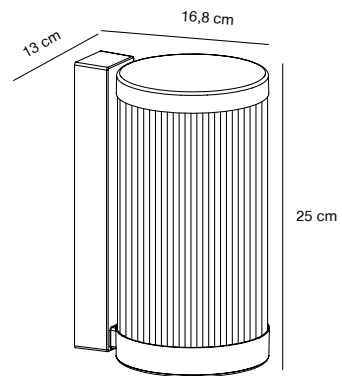

Parallel connection

COUPAR Garden light by Says Who

Masterbox Qty. 3
Size H: 80 cm, W: 14,5 cm, L: 14,5 cm, Shade Ø: 13 cm,
Tube Ø: 5 cm, Base Ø: 14,5 cm
IP Class IP54, Class 1 (Earth contact)
Lightsource E27 - Not included

Features
Durable, powder coated metal
Ripped diffuser creates a pleasant light
Parallel connection possible