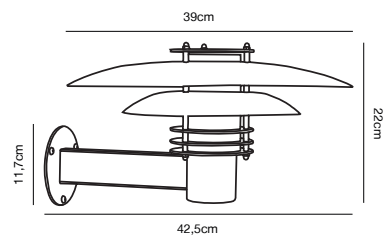

*15 year guarantee on corrosion

Galvanized 24111031*
Galvanized steel/Glass

VIRUM Wall light

Masterbox Qty. 3
Size H: 22 cm, D: 38 cm, Shade Ø: 32 cm, Base: 10.5 cm
IP Class IP44, Class 2 (Double isolated)
Lightsource E27 - Not included

Features
Build-in parallel connection

Copper 24381030*
Copper/Plastic

Galvanized 24381031*
Galvanized steel/Plastic

*15 year guarantee on corrosion

PHOENIX Wall light

Masterbox Qty. 2
Size H: 22 cm, D: 42,5 cm, Shade Ø: 39 cm, Base: 11.7 cm
IP Class IP54, Class 2 (Double isolated)
Lightsource E27 - Not included

Features
Huge 42,5 cm shade
Build-in parallel connection