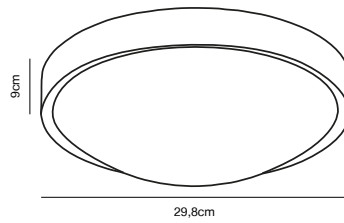

White 25316101
Metal/Glass