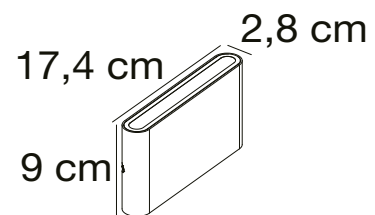

**Features**  
Super slim design  
Lights both up and down  
5 year LED guarantee

**Black 2019071003**  
Aluminium