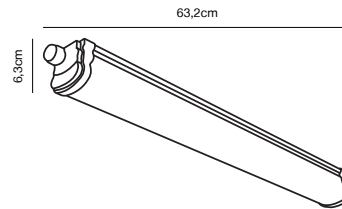

### Features

Upgraded generation - lumen uplift  
Parallel connection possible  
Twist lock - Easy connect  
Centred wiring - new higher brackets cable lead  
IP65 - In and outdoor use  
5 year LED guarantee