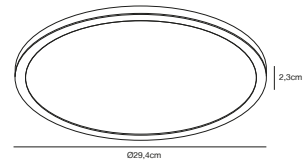

Features

Ultra-slim ceiling panel light
Bluetooth connection to Nordlux Smart Light
Adjustable kelvin and lumen output