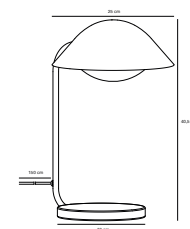

FREYA 35 Pendant by Says Who

Masterbox	Qty. 2
Size	H: 17 cm, W: 35 cm, L: 35 cm, Shade Ø: 35 cm
IP Class	IP20, Class 2 (Double isolated)
Cable	Black/White 200 cm, non replaceable
Canopy	Color: Black/White, Material: Plastic. Dimension: 9 cm
Lightsource	E27 - not included Can be dimmed by choosing a dimmable bulb

Features

Organically shaped pendant in Nordic design
Non-visible light source for an indirect light
Removeable lower shade for easy change of bulb

NEW Black 2213115003
Metal

NEW Beige 2213115009
Metal

NEW Green 2213115023
Metal

FREYA Table lamp by Says Who

Masterbox	Qty. 2
Size	H: 43 cm, W: 31 cm, L: 31 cm, Shade Ø: 25 cm, Tube Ø: 1,15 cm
IP Class	IP20, Class 2 (Double isolated)
Cable	Black/White 150 cm, non replaceable. Switch on the cable
Lightsource	E14 - not included Can not be dimmed

Features

Organically shaped table lamp in Nordic design
Non-visible light source for an indirect light
Removeable lower shade for easy change of bulb