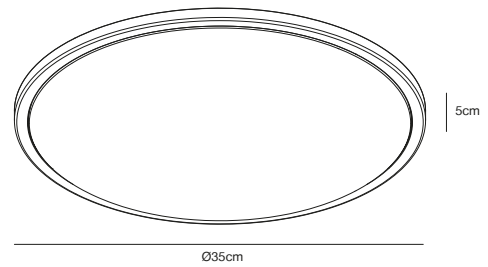

Chrome 2015376101
Plastic/Aluminium

THEROS Ceiling light

Masterbox Qty. 3
Size H: 5 cm, Ø: 35 cm
IP Class IP44, Class 2 (Double isolated)
Lightsource LED Module - 17W LED, 1650 Lumen, 3000/4000 Kelvin, 25000 Hours, RA 90, Has built-in dimmable light source with Moodmaker™ functionality

Features
3-Step Moodmaker™ 3000K/4000K+night light by switch
Back Night Light Function 100lm memory
Easy Twist installation
5 year LED guarantee

Moodmaker™ Step Dimming

White 25576000
Glass/Metal