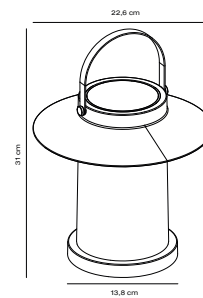

TEMPLE 30 Battery light by Says Who

Masterbox Qty. 3
Size H: 22,2 cm, W: 22,6 cm, L: 22,6 cm, Shade Ø: 22,6 cm, Base Ø: 13,8 cm
IP Class IP54, Class 3 (12V)
Cable Black 100 cm. Switch on the base
Lightsource LED Module, 106 Lumen, 3000 Kelvin, RA 80

Features
Durable materials well-suited for harsh weather
Solar charged
Turns on automatically when darkness falls