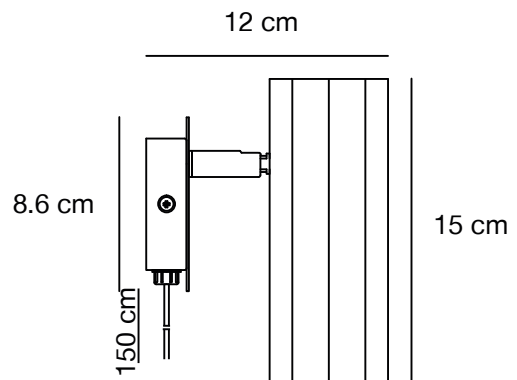

ALANIS Wall light by Says Who

Masterbox	Qty. 3
Size	H: 15 cm, W: 8,6 cm, L: 8,6 cm, Shade Ø: 6 cm, Base Ø: 8,6 cm, Tilt angle: 90°
IP Class	IP20, Class 2 (Double isolated)
Cable	White/Black 150 cm, replaceable. Switch on the base
Lightsource	GU10 - not included Can not be dimmed

Features

Minimalist and streamlined design
10-sided profile giving a streamlined, yet soft look
Use as wall lamp or spot
On/off switch on top of lamp head

MAGIA 18 Pendant by Says Who

Masterbox	Qty. 3
Size	H: 24,5 cm, W: 18 cm, L: 18 cm, Shade Ø: 18 cm
IP Class	IP20, Class 2 (Double isolated)
Cable	White/Black 200 cm, non replaceable
Canopy	Color: White/Black, Material: Metal. Dimension: 12 cm
Lightsource	E27 - not included Can be dimmed by choosing a dimmable bulb

Features

Nordic contemporary design
Mouth blown colour fading glass
With opal white light diffuser for a soft light (optional)
Can be used without the diffuser and with a decorative bulb of your own choosing