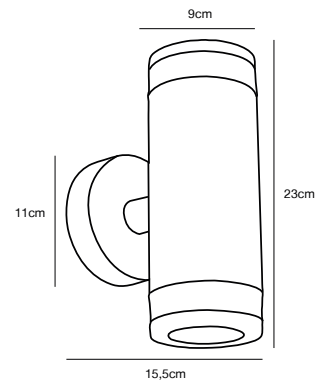

Black 45521003
Plastic

BIRK Single Wall light

Masterbox Qty. 3
Size H: 17,2 cm, D: 15,5 cm, Ø: 9 cm, Tube Ø: 3 cm, Base: 11 cm
IP Class IP44, Class 1 (Earth contact)
Lightsource GU10 - Not included

Features
Build-in parallel connection