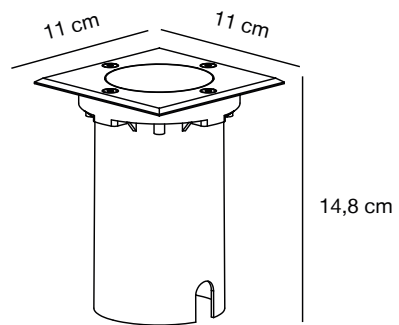

NEW Stainless steel 2218410034
Stainless steel

ANDOR Square Recessed light

Masterbox Qty. 3
Size H: 14,8 cm, W: 11 cm, L: 11 cm
IP Class IP67, Class 1 (Earth contact)
Lightsource GU10 - Not included

Features
Ground recessed spotlight perfect for the driveway, walkway or garden
Suited for a GU10 bulb
Parallel connection possible