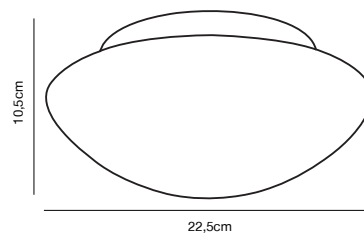

Chrome 2015376101
Plastic/Aluminium

THEROS Ceiling light

Masterbox Qty. 3
Size H: 5 cm, Ø: 35 cm
IP Class IP44, Class 2 (Double isolated)
Lightsource LED Module - 17W LED, 1650 Lumen, 3000/4000 Kelvin, 25000 Hours, RA 90, Has built-in dimmable light source with Moodmaker™ functionality

Features
3-Step Moodmaker™ 3000K/4000K+night light by switch
Back Night Light Function 100lm memory
Easy Twist installation
5 year LED guarantee

Moodmaker™ Step Dimming

White 25576000
Glass/Metal

UFO Ceiling light

Masterbox Qty. 3
Size D: 10,5 cm, Ø: 22,5 cm
IP Class IP44-43, Class 1 (Earth contact)
Lightsource E27 - not included, Max. 40W, Can be dimmed by choosing a dimmable bulb

Features
Ideally suited for combination with Nordlux Smart
Ideally suited for bathroom zone 2 IP44