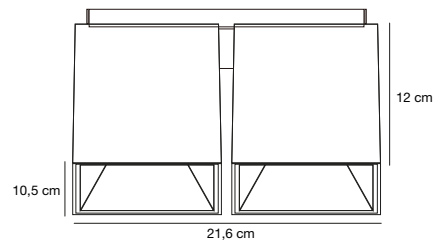

ETHAN 1-Spot Surface downlight

1. **Masterbox** Qty. 3
   Size H: 11,99 cm, W: 10,5 cm, L: 10,5 cm
   IP Class IP20, Class 2 (Double isolated)
   Lightsource GU10 - not included, Max. 50W,
   Can be dimmed by choosing a dimmable bulb

1. **Features**
   Interconnectable on two sides
   Two reflector colours included

ETHAN 2-Spot Surface downlight

1. **Masterbox** Qty. 3
   Size H: 11,99 cm, W: 10,5 cm, L: 21,6 cm
   IP Class IP20, Class 2 (Double isolated)
   Lightsource GU10 - not included, Max. 50W,
   Can be dimmed by choosing a dimmable bulb

1. **Features**
   Interconnectable on two sides
   Fits the Scandinavian electro boxes
   Two reflector colours included