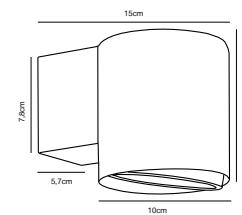

IP S4 Bathroom lighting by Bønnelycke MDD

- **Masterbox** Qty. 3
- **Size** D: 11 cm, Ø: 10 cm, Ø 9,820
- **IP Class** IP44, Class 2 (Double isolated)
- **Lightsource** GU10 - not included, Max. 8W LED,
  Can be dimmed by choosing a dimmable bulb

Features
Ideally suited for combination with Nordlux Smart
Also ideal to install in other indoor rooms

IP S5 Bathroom lighting by Bønnelycke MDD

- **Masterbox** Qty. 3
- **Size** H: 11 cm, D: 15 cm, Ø: 10 cm
- **IP Class** IP44, Class 2 (Double isolated)
- **Lightsource** GU10 - not included, Max. 8W LED
  Can be dimmed by choosing a dimmable bulb

Features
Ideally suited for combination with Nordlux Smart
Also ideal to install in other indoor rooms