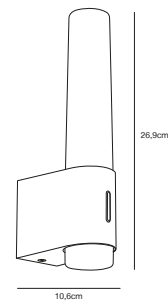

Moodmaker™ Step Dimming

HELVA Night Wall light

Masterbox Qty. 3
Size H: 26,9 cm, W: 5,7 cm, D: 10,5 cm
IP Class IP44, Class 2 (Double isolated)
Lightsources LED Module - 6.8W LED, 600 Lumen, 3000 Kelvin, 25000 Hours, RA 90, Has built-in dimmable light source with Moodmaker™ functionality

Features
2-step Moodmaker™ function
Night light (60 lumen)
5 year LED guarantee

HELVA Double Basic Wall light

Masterbox Qty. 3
Size H: 10,6 cm, W: 5,7 cm, L: 42,5 cm, D: 10,5 cm,
IP Class IP44, Class 2 (Double isolated)
Lightsources LED Module - 9W LED, 900 Lumen, 3000 Kelvin, 25000 Hours, RA 90, Cannot be dimmed

Features
Cabinet bracket included
Vertical/horizontal installation possible
5 year LED guarantee