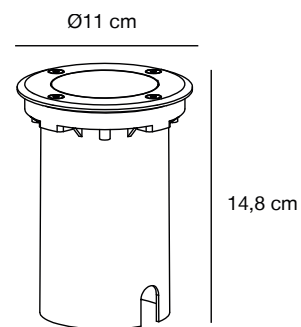

Stainless steel 96439934
Stainless steel/Glass

TILOS 3-Kit Recessed light

Masterbox Qty. 3
Size H: 13,5 cm, Ø: 10.5 cm
IP Class IP67, Class 2 (Double isolated)
Lightsource GU10 - Not included

Features
Parallel connection possible
Retrofit GU 10 bulb

NEW **Stainless steel 2218400034**
Stainless steel

ANDOR Round Recessed light

Masterbox Qty. 3
Size H: 14,8 cm, W: 11 cm, L: 11 cm
IP Class IP67, Class 1 (Earth contact)
Lightsource GU10 - Not included

Features
Ground recessed spotlight perfect for the driveway, walkway or garden
Suited for a GU10 bulb
Parallel connection possible