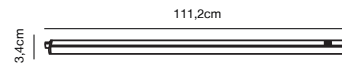

White 2111056101
Plastic

RENTON 150 4000K Batten Light Fitting

Masterbox Qty. 6
Size W: 2,4 cm, L: 151,2 cm, D: 3,4 cm,
IP Class IP20, Class 2 (Double isolated)
Cable On the fixture
Lightsource LED Module, 4000 Kelvin, 25000 Hours, RA 80,
Beamangle 130°, Cannot be dimmed

Features

Parallel connection possible
Ideally suited for under cabinet lighting
Connection cable included
Switch on body
Extendable by connecting multiple rails
5 year LED guarantee