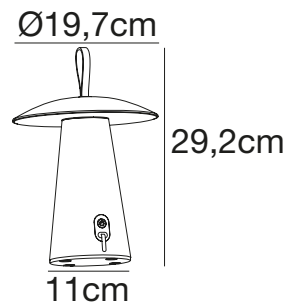

White 2218013001
Plastic