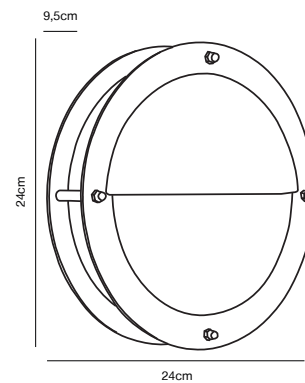

## MALTE Wall light

**Masterbox** Qty. 3  
**Size** D: 9,5 cm, Ø: 24 cm  
**IP Class** IP54, Class 1 (Earth contact)  
**Lightsource** E27 - Not included

**Features**  
Build-in parallel connection

\*15 year guarantee on corrosion