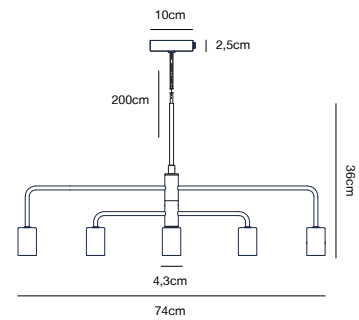

NEW Nature 2213133014
Wood

ASTI 30 Pendant

- **Masterbox** Qty. 3
- **Size** H: 40 cm, W: 30 cm, L: 30 cm, Shade Ø: 30 cm
- **IP Class** IP20, Class 2 (Double isolated)
- **Cable** Textile cable: White 200 cm, non replaceable
- **Canopy** Color: Black, Material: Plastic. Dimension: 9 cm
- **Lightsource** E27 - not included
  Can be dimmed by choosing a dimmable bulb

- **Features**
- Natural and soft design bringing nature inside
- Wooden structure creates beautiful light and shadow play
- Create your own design expression with a decorative bulb
- Increased number of slats for elegant effect
- Elegant chrome socket