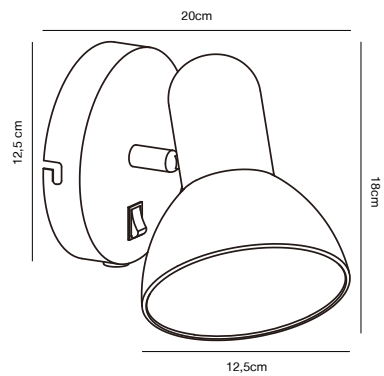

Silver 59372029
Metal

PHOTO Clamp lamp

1. **Masterbox** Qty. 6
   Size H: 16 cm, D: 29 cm, Shade Ø: 9,5 cm
   IP Class IP20, Class 2 (Double isolated)
   Cable Black 200 cm, non replaceable. Switch on the cable
   Lightsource E27 - not included
   Can not be dimmed

1. **Features**
   Industrial style
   Clamp for fasten on shelf or other edge
   Adjustable lamp head for a directional light