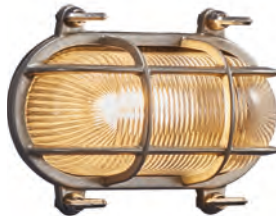

Nickel 49031055*
Metal/Glass

*15 year guarantee on corrosion

HELFORD Wall light

Masterbox Qty. 3
Size W: 12,5 cm, L: 19 cm, D: 11 cm
IP Class IP64, Class 1 (Earth contact)
Lightsource E27 - Not included

Features
Maritime robust design