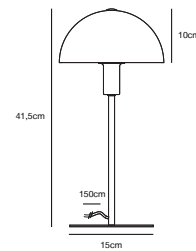

## ELLEN 20 Table lamp

- Masterbox** Qty. 3  
**Size** H: 41,5 cm, W: 20 cm, L: 20 cm, Shade Ø: 20 cm,  
 Tube Ø: 1,15 cm, Base Ø: 15 cm  
**IP Class** IP20, Class 2 (Double isolated)  
**Cable** Textile cable: White/Black 150 cm, non replaceable. Switch on  
 the cable  
**Lightsource** E14 - not included  
 Can not be dimmed