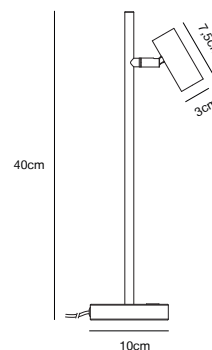

OMARI Table lamp

- **Masterbox** Qty. 3
- **Size** H: 40 cm, W: 10 cm, L: 15,5 cm, Shade Ø: 3 cm, Tube Ø: 1,15 cm, Base Ø: 10 cm, Tilt angle: 90°
- **IP Class** IP20, Class 3 (12V)
- **Cable** White/Black 150 cm, non replaceable. Switch on the fixture
- **Lightsource** LED Module - 3,2W LED, 320 Lumen, 2700 Kelvin, 25000 Hours, RA 80, Beamangle 41°
  Has built-in dimmable light source with Moodmaker™ functionality