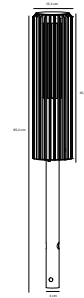

NEW Black 2118038003
Aluminium