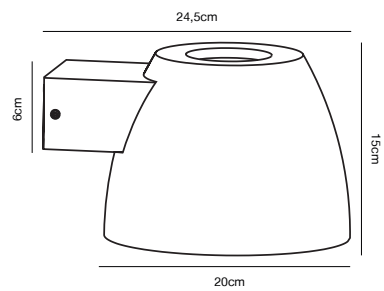

White 84181001
Metal/Glass