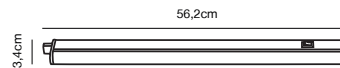

White 2111036101
Plastic

RENTON 90 4000K Batten Light Fitting

Masterbox Qty. 6
Size W: 2,4 cm, L: 91,2 cm, D: 3,4 cm,
IP Class IP20, Class 2 (Double isolated)
Cable On the fixture
Lightsource LED Module, 4000 Kelvin, 35000 Hours, RA 80,
Beamangle 130°, Cannot be dimmed

Features

Parallel connection possible
Ideally suited for under cabinet lighting
Connection cable included
Switch on body
Extendable by connecting multiple rails
5 year LED guarantee