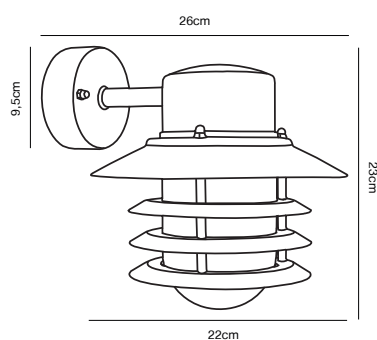

## VEJERS Down Wall light

**Masterbox** Qty. 3  
**Size** H: 23 cm, D: 26 cm, Shade Ø: 22 cm, Base: 9.5 cm  
**IP Class** IP54, Class 1 (Earth contact)  
**Lightsource** E27 - Not included

**Features**  
Build-in parallel connection