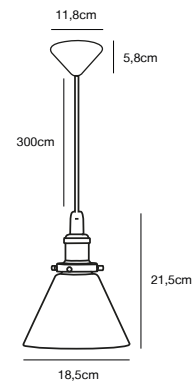

Black 46423003
Wood

TRIBECA 24 Pendant by Bønnelycke MDD

Masterbox	Qty. 3
Size	Shade Ø: 24 cm
IP Class	IP20, Class 2 (Double isolated)
Cable	Black 300 cm, non replaceable
Canopy	Color: Black, Material: Plastic. Dimension: 11,7 cm
Lightsource	E27 - not included Can be dimmed by choosing a dimmable bulb

Features

Nature style
Wooden structure creates beautiful shadow play
Create your own design expression with a decorative bulb