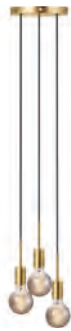

### Features

- Minimalist and modern style
- Create your own design expression with a decorative bulb
- Hang 3 or more lamps together in a line or cluster

**Black 2112063003**  
Metal

**Brass 2112063035**  
Metal