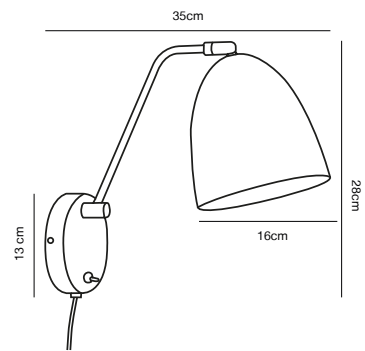

ALEXANDER 16 Wall light

1. **Masterbox** Qty. 2
   Size H: 30 cm, D: 37 cm, Shade Ø: 16 cm, Base: Ø 12 cm,
   Tilt angle: 30°
   IP Class IP20, Class 2 (Double isolated)
   Cable White 150 cm, replaceable. Switch on the base
   Lightsource E27 - not included
   Can not be dimmed

1. **Features**
   Contemporary and simple style
   Adjustable lamp head for a directional light