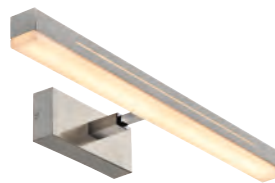

Brushed Nickel 2015411055
Aluminium/Plastic

OTIS 60 Wall light

Masterbox Qty. 3
Size H: 7,5 cm, W: 14,6 cm, L: 60 cm, D: 7,5 cm,
IP Class IP44, Class 2 (Double isolated)
Lightsource LED Module - 17W
LED, 1650 Lumen, 3000 Kelvin, 25000 Hours, RA 90, Yes,
has built-in dimmable light source with Moodmaker™
functionality

Features

2-step Moodmaker™ by wall switch: 100%-night light
Night Light Function 35lm memory
Cabinet bracket included
Adjustable - rotating reflector/telescopic depth
Vertical/horizontal installation possible
5 year LED guarantee