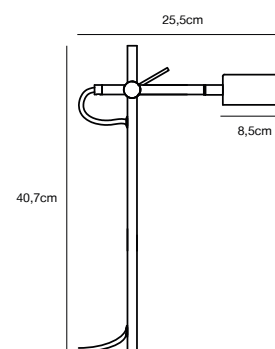

Features

- Scandinavian minimalistic design
- Moodmaker™ 3-step dimmable with memory function
- 350 lumen per lamp head
- Adjustable joint and flexible lamp head for a directional light
- 5 year LED guarantee