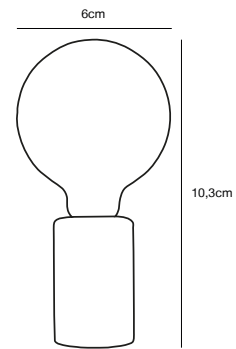

SIV Table lamp

- **Masterbox** Qty. 3
- **Size** H: 10,3 cm, Ø: 6 cm
- **IP Class** IP20, Class 2 (Double isolated)
- **Cable** Textile cable: Black/White 180 cm, non replaceable. Switch on the cable
- **Lightsource** E27 - not included
  Can not be dimmed

- **Features**
- Nature style
- Genuine marble in natures playful colours
- Create your own design expression with a decorative bulb

ALANIS Pendant by Says Who

- **Masterbox** Qty. 3
- **Size** H: 15 cm, W: 6 cm, L: 6 cm, Shade Ø: 6 cm
- **IP Class** IP20, Class 2 (Double isolated)
- **Cable** White/Black 200 cm, non replaceable
- **Canopy** Color: White/Black, Material: Plastic. Dimension: 8,5 cm
- **Lightsource** GU10 - not included
  Can be dimmed by choosing a dimmable bulb

- **Features**
- Minimalist and streamlined design
- 10-sided profile giving a streamlined, yet soft look
- Hang three or more lamps together in a line or cluster