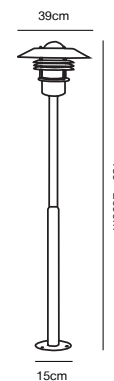

*15 year guarantee on corrosion

VEJERS Garden light

- **Masterbox** Qty. 3
- **Size** H: 92 cm, Shade Ø: 22 cm, Tube Ø: 3,5 cm, Base Ø: 15 cm
- **IP Class** IP54, Class 2 (Double isolated)
- **Lightsource** E27 - Not included

- **Features**
- Build-in parallel connection
- Can be mounted on Nordlux base unit

*15 year guarantee on corrosion

VEJERS Garden light

- **Masterbox** Qty. 2
- **Size** H: 215 cm, Shade Ø: 39 cm, Tube Ø: 7,4 cm, Base Ø: 15 cm
- **IP Class** IP54, Class 2 (Double isolated)
- **Lightsource** E27 - Not included

- **Features**
- Build-in parallel connection
- Adjustable from 130 to 200 cm high
- Can be mounted on Nordlux base unit