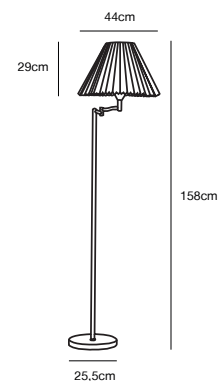

Brushed steel 2113210132
Metal

AVENUE 6-Rail Spot light

Masterbox Qty. 2
Size H: 15,5 cm, W: 119 cm
IP Class IP20, Class 1 (Earth contact)
Lightsource GU10 - not included
Can be dimmed by choosing a dimmable bulb

Features

Industrial style
Tilting and turning shade

Black 19874003
Metal

BREAK Floor lamp

Masterbox Qty. 2
Size H: 158 cm, Shade Ø: 44 cm, Tube Ø: 2 cm, Base Ø: 25,5 cm
IP Class IP20, Class 2 (Double isolated)
Cable Black 200 cm, non replaceable. Switch on the cable
Lightsource E27 - not included
Can not be dimmed

Features

Classic style
Fabric shade
Adjustable arm for a directional light