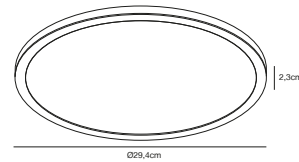

Moodmaker™ Step Dimming

Step 1
4000K

Step 2
3000K

Step 3
20% 3000K