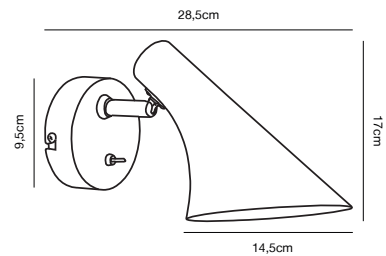

Features

Contemporary and simple style
Suitable for the office, living room, and bedroom

Black 2010863001
Metal/Opal glass

VERONA Pendant

1. **Masterbox** Qty. 3
   Size H: 18,8 cm, W: 40 cm, L: 40 cm, Shade Ø: 40 cm
   IP Class IP20, Class 2 (Double isolated)
   Cable Textile cable: Black 200 cm, non replaceable
   Canopy Color: Black, Material: Plastic. Dimension: 12,2 cm
   Lightsources E27 - not included
   Can be dimmed by choosing a dimmable bulb

Features

Contemporary classic style
Matt mouth blown opal glass that emits a soft light