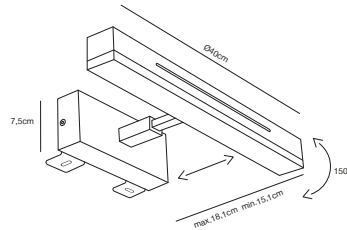

White 2015411001
Aluminium/Plastic