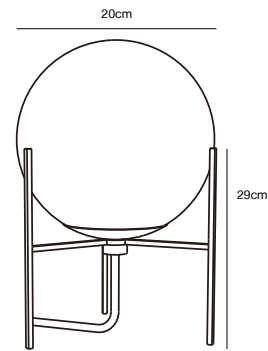

ALTON 20 Table lamp

1. **Masterbox** Qty. 3
   Size H: 29 cm, Shade Ø: 20 cm
   IP Class IP20, Class 2 (Double isolated)
   Cable Textile cable: White/Black 150 cm, non replaceable. Switch on the cable
   Lightsource E14 - not included
   Can not be dimmed

1. **Features**
   Contemporary art deco style
   Mouth blown glass and exclusive details

ALTON 27,5 Floor lamp

1. **Masterbox** Qty. 2
   Size H: 150 cm, Shade Ø: 27,5 cm
   IP Class IP20, Class 2 (Double isolated)
   Cable Textile cable: Black/White 150 cm, non replaceable. Switch on the cable
   Lightsource E27 - not included
   Can not be dimmed

1. **Features**
   Contemporary art deco style
   Mouth blown glass and exclusive details