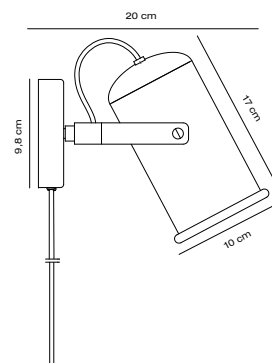

NEW Galvanized 2213043031
Metal

Porter 40 Pendant by Says Who

Masterbox Qty. 2
Size H: 30 cm, W: 40 cm, L: 40 cm, Shade Ø: 40 cm
IP Class IP20, Class 2 (Double isolated)
Cable Black 200 cm, non replaceable
Canopy Color: Galvanized, Material: Metal. Dimension: 2 cm
Lightsource E27 - not included
Can be dimmed by choosing a dimmable bulb

Features

Rough and industrial galvanized expression
Decorative grid covering the opening
Galvanized inside

NEW Galvanized 2213051031
Metal

Porter Wall light by Says Who

Masterbox Qty. 3
Size H: 17 cm, W: 20 cm, L: 20 cm, Shade Ø: 9 cm, Tilt angle: 80°
IP Class IP20, Class 2 (Double isolated)
Cable Black 150 cm, replaceable. Switch on the cable
Canopy . Dimension: 2 cm
Lightsource E27 - not included
Can not be dimmed

Features

Rough and industrial galvanized expression
Adjustable lamp head for a directional light
Can both be used as wall lamp and spot
Galvanized inside