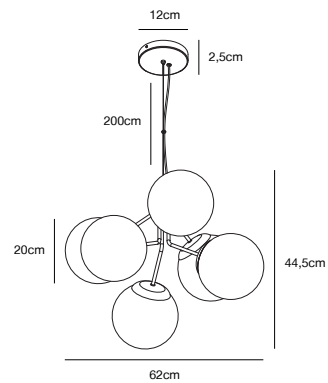

IVONA 6-Spot Pendant by Says Who

Masterbox	Qty. 2
Size	H: 44,5 cm, W: 62 cm, L: 62 cm, Shade Ø: 20 cm, Base Ø: 12 cm
IP Class	IP20, Class 2 (Double isolated)
Cable	Textile cable: White/Black 200 cm, non replaceable
Canopy	Color: Brass/Black, Material: Metal. Dimension: 12 cm
Lightsource	E27 - not included Can be dimmed by choosing a dimmable bulb

Features

Modern interpretation of the classic chandelier
Mouth blown glass
Emits a beautiful light from the glass balls for a modern and extravagant style

UMA 18 Pendant

Masterbox	Qty. 3
Size	H: 30,5 cm, W: 18 cm, L: 18 cm, Shade Ø: 18 cm
IP Class	IP20, Class 1 (Earth contact)
Cable	Textile cable: Black/Gold 200 cm, non replaceable
Canopy	Color: Black/Gold, Material: Metal. Dimension: 12 cm
Lightsource	E27 - not included Can be dimmed by choosing a dimmable bulb

Features

Modern and decorative design
Mouth blown glass shade
Characteristic twisted fabric cable