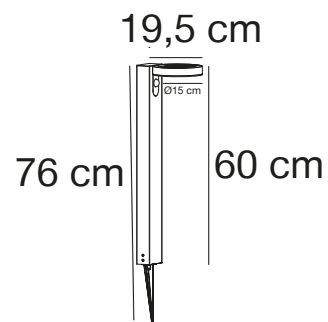

RICA Round Garden light EXEMPT

Masterbox Qty. 3
Size H: 60 cm, D: 19,5 cm, Shade Ø: 15 cm
IP Class IP44, Class 3 (12V)
Lightsource SolarLed - 5W LED, 480 Lumen, 3000 Kelvin, 30000 Hours, RA 80

Features

Solar charged
Motion sensor turns light on
Easy to install with the included spike
5 year LED guarantee