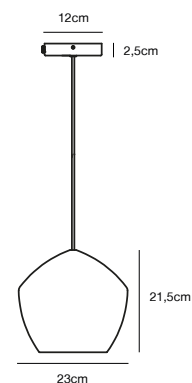

JOSEFINE Wall light

1. **Masterbox** Qty. 3
   Size H: 36,18 cm, W: 22,15 cm, L: 22,15 cm, D: 10 cm,
   Shade Ø: 4 cm, Tube Ø: 0,93 cm, Base: Ø 8 cm, Base Ø: 8 cm
   IP Class IP20, Class 2 (Double isolated)
   Cable Black 150 cm, replaceable. Switch on the cable
   Lightsource E27 - not included
   Can not be dimmed

1. **Features**
   Industrial style
   Industrial expression with raw, masculine tubes
   Elegant wall decoration
   Design your own lamp expression with beautiful decorative bulbs

ORBIFORM Pendant by Kaare Bækgaard

1. **Masterbox** Qty. 3
   Size H: 21,5 cm, W: 23 cm, L: 23 cm, Shade Ø: 23 cm
   IP Class IP20, Class 2 (Double isolated)
   Cable Textile cable: Black 200 cm, non replaceable
   Canopy Color: Brass, Material: Metal. Dimension: 12 cm
   Lightsource E27 - not included
   Can be dimmed by choosing a dimmable bulb

1. **Features**
   Glamorous art deco design
   A beautiful mix of brass and smoked glass
   Diamond pattern that reflects light in an exciting way
   Hang 3 lamps together in a line or cluster