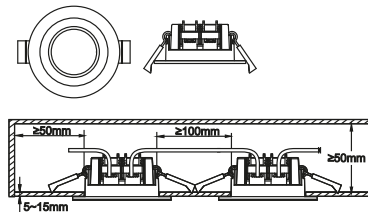

White 47650101
Plastic

Moodmaker™ Step Dimming

CLYDE 8 4000K Downlight

- **Masterbox** Qty. 3
- **IP Class** IP20, Class 2 (Double isolated)
- **Lightsource** LED Module - 5W LED, 400 Lumen, 4000 Kelvin, 25000 Hours, RA 80, Beamangle 120°, Has built-in dimmable light source with Moodmaker™ functionality

Features

- 3-Step Moodmaker™ dimmer both/inner/outer rings
- Parallel connection possible
- Connector block included
- Memory & reset function
- 5 year LED guarantee