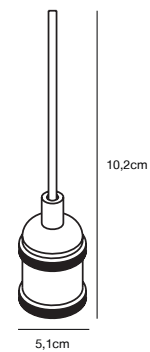

Black 84813003
Metal

LYNE Pendant

- **Masterbox** Qty. 3
- **Size** H: 20 cm, Shade Ø: 29 cm
- **IP Class** IP20, Class 2 (Double isolated)
- **Cable** Textile cable: Black 250 cm, non replaceable
- **Canopy** Color: Black, Material: Plastic. Dimension: 11,8 cm
- **Lightsource** E27 - not included
  Can be dimmed by choosing a dimmable bulb

- **Features**
- Industrial style
- Adjustable lamp head for a directional light
- Black silk matt finish and polished brass details