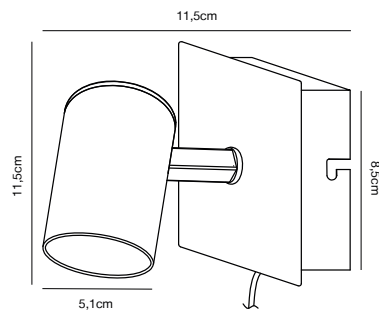

White 49810101
Metal