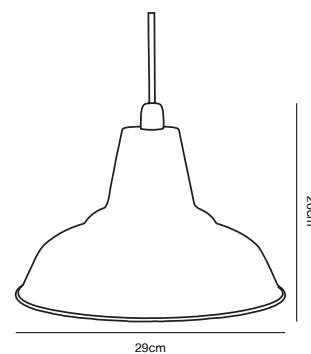

- Features**
- Industrial style
- Adjustable lamp head for a directional light
- Black silk matt finish and polished brass details

**Nature 84823014**  
Wood