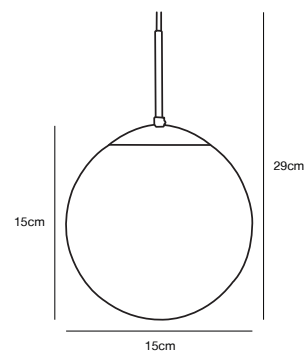

Moodmaker™ Step Dimming

SKYLAR Pendant

Masterbox	Qty. 2
Size	H: 4,2 cm, W: 115 cm, L: 3,8 cm
IP Class	IP20, Class 2 (Double isolated)
Cable	Black 205 cm, non replaceable
Canopy	Color: Grey/Black, Material: Metal. Dimension: 48 x 9 x 2,8 cm
Lightsource	LED Module - 25W LED, 2600 Lumen, 3000 Kelvin, 25000 Hours, RA 90, Beamangle 120° Has built-in dimmable light source with Moodmaker™ functionality

Features

- Minimalist and industrial design
- Very high light output -2600 lumen
- Moodmaker™ 3-step dimmable on wall switch
- Memory function remembers your last dimmer setting
- 5 year LED guarantee

CAFE 15 Pendant

Masterbox	Qty. 3
Size	H: 29 cm, Shade Ø: 15 cm
IP Class	IP20, Class 2 (Double isolated)
Cable	Clear 180 cm, non replaceable
Canopy	Color: White, Material: Plastic. Dimension: 12,5 cm
Lightsource	E27 - not included Can be dimmed by choosing a dimmable bulb

Features

- Glamorous modern style
- Provides a soft, diffused light
- Brushed steel top and tube
- Matt white opal mouth blown glass