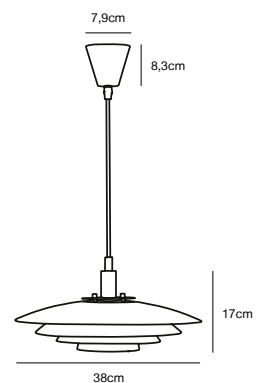

MILFORD Floor lamp

1. **Masterbox** Qty. 2
   Size H: 139,4 cm, Shade Ø: 30 cm, Base Ø: 28 cm
   IP Class IP20, Class 2 (Double isolated)
   Cable Textile cable: White 180 cm, non replaceable. Switch on the cable
   Lightsource E27 - not included
   Can not be dimmed

1. **Features**
   Soft and natural style
   Opal mouth blown glass
   Provides a soft, diffused light

BRETAGNE Pendant by Kaare Bækgaard

1. **Masterbox** Qty. 3
   Size H: 17 cm, Shade Ø: 38 cm
   IP Class IP20, Class 1 (Earth contact)
   Cable White 200 cm, non replaceable
   Canopy Color: White, Material: Metal. Dimension: 7,9 cm
   Lightsource G9 - not included
   Can be dimmed by choosing a dimmable bulb

1. **Features**
   Scandinavian classic design
   Multiple layered shades create a soft, diffused light
   White coloured inside for optimal light