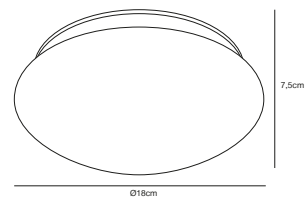

White 47680101
Plastic

LEROY 4000K Ceiling light

Masterbox Qty. 3
Size D: 3,7 cm, Ø: 22 cm,
IP Class IP20, Class 2 (Double isolated)
Lightsources LED Module - 15W LED, 1400 Lumen, 4000 Kelvin,
30000 Hours, RA 80, Beamangle 110°, Cannot be dimmed

Features
Matt diffusor
5 year LED guarantee

White 2015156101
Metal/Plastic

MONTONE 18 Ceiling light

Masterbox Qty. 3
Size H: 7,5 cm, Ø: 18 cm
IP Class IP44, Class 1 (Earth contact)
Lightsources LED Module - 5W LED, 500 Lumen, 2700 Kelvin,
20000 Hours, RA 80, Beamangle 120°, Cannot be dimmed

Features
DOB: Driver-on-Board LED technology
Suitable for humid areas (IP44)
5 year LED guarantee