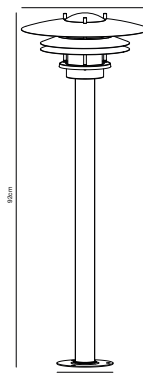

Black 211811003
Metal/Plastic