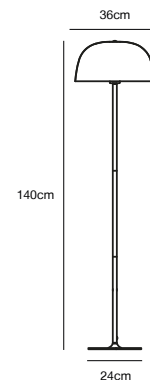

White 73065001
Metal