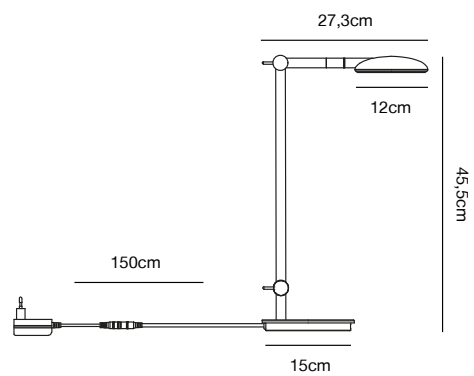

BEND Table lamp by Says Who

Masterbox	Qty. 2
Size	H: 45,5 cm, W: 15 cm, L: 27,3 cm, Shade Ø: 12 cm, Tube Ø: 1,6 cm, Base Ø: 15 cm, Tilt angle: 60°
IP Class	IP20, Class 3 (12V)
Cable	Textile cable: Black 150 cm, non replaceable. Switch on the fixture
Lightsource	LED Module - 5W LED, 410 Lumen, 2700 Kelvin, 20000 Hours, RA 80, Beamangle 110° Has built-in dimmable light source with Moodmaker™ functionality

Features

- Scandinavian minimalistic design
- Moodmaker™ Touch dimmable on fixture
- Adjustable arm and turn of lamp head for a directional light
- USB port for charging your phone or other device
- 5 year LED guarantee

BEND Single Floor lamp by Says Who

Masterbox	Qty. 2
Size	H: 135 cm, W: 25 cm, L: 36,8 cm, Shade Ø: 12 cm, Tube Ø: 1,6 cm, Base Ø: 25 cm, Tilt angle: 60°
IP Class	IP20, Class 3 (12V)
Cable	Textile cable: Black 150 cm, non replaceable. Switch on the fixture
Lightsource	LED Module - 5W LED, 410 Lumen, 2700 Kelvin, 20000 Hours, RA 80, Beamangle 110° Has built-in dimmable light source with Moodmaker™ functionality

Features

- Scandinavian minimalistic design
- Moodmaker™ Touch dimmable on fixture
- Adjustable arm and turn of lamp head for a directional light
- 5 year LED guarantee