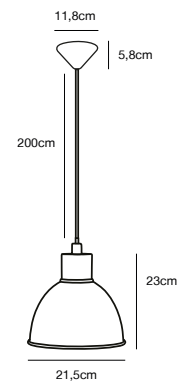

White 48733001
Metal