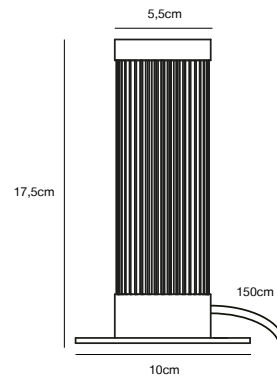

GALLOWAY Table lamp

1. **Masterbox** Qty. 6
   Size H: 17,5 cm, W: 10 cm, L: 10 cm, Shade Ø: 5,5 cm, Base Ø: 10 cm
   IP Class IP20, Class 2 (Double isolated)
   Cable Textile cable: Black 150 cm, non replaceable. Switch on the cable
   Lightsource E27 - not included
   Can not be dimmed

Features

- Art deco style
- Design your own luminaire with a decorative bulb
- Beautiful brass details

HOLLYWOOD Pendant

1. **Masterbox** Qty. 3
   Size Shade Ø: 10,8 cm
   IP Class IP20, Class 2 (Double isolated)
   Cable Textile cable: Black 300 cm, non replaceable
   Canopy Color: Black, Material: Plastic. Dimension: 11 cm
   Lightsource E27 - not included
   Can be dimmed by choosing a dimmable bulb

Features

- Glamorous art deco style
- Diamond pattern that reflects light in an exciting way
- Hang 3 lamps together in a line or cluster