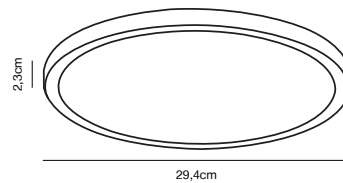

White 50216101
Plastic/Metal

OJA 29 IP54 4000K Dim Ceiling light

Masterbox Qty. 3
Size H: 2,3 cm, Ø: 29.4 cm,
IP Class IP54, Class 2 (Double isolated)
Lightsource LED Module - 17W LED, 1700 Lumen, 4000 Kelvin,
30000 Hours, RA 80, Beamangle 120°,
Has built-in dimmable light source for wall dimmer

Features

Stepless dimmable by wall dimmer
Backlight effect
Easy twist lock connection and easy installation
5 year LED guarantee