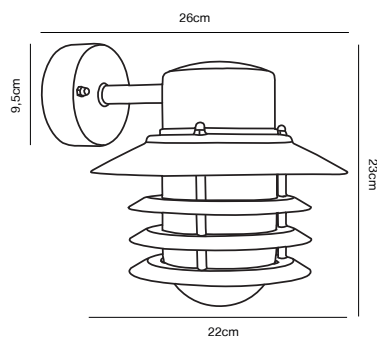

*15 year guarantee
on corrosion

Galvanized 74461031*
Galvanized steel/Glass

VEJERS Down Wall light

Masterbox Qty. 3
Size H: 23 cm, D: 26 cm, Shade Ø: 22 cm, Base: 9.5 cm
IP Class IP54, Class 1 (Earth contact)
Lightsource E27 - Not included

Features
Build-in parallel connection

Black 74471003
Metal/Glass

VEJERS Down Wall light

Masterbox Qty. 3
Size H: 23 cm, D: 26 cm, Shade Ø: 22 cm, Base: 9.5 cm
IP Class IP54, Class 1 (Earth contact)
Lightsource E27 - Not included

Features
Build-in parallel connection