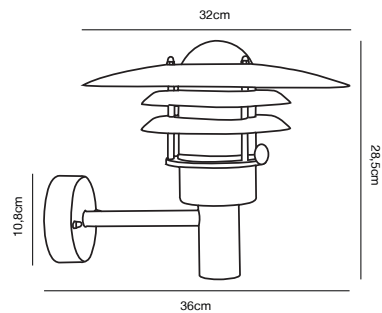

Black 22671003
Metal/Glass

Rusty 22671009
Metal/Glass

Copper 22671030*
Copper/Glass

Galvanized 22671031*
Galvanized steel/Glass

*15 year guarantee
on corrosion

LUXEMBOURG Wall light

Masterbox Qty. 3
Size H: 27 cm, D: 39 cm, Shade Ø: 26 cm, Base: 11.5 cm
IP Class IP54, Class 2 (Double isolated)
Lightsource E27 - Not included

Features
Build-in parallel connection

Black 71411003
Metal/Glass

Galvanized 71411031*
Galvanized steel/Glass

*15 year guarantee
on corrosion

LØNSTRUP 32 Wall light

Masterbox Qty. 3
Size H: 28,5 cm, D: 36 cm, Shade Ø: 32 cm, Tube Ø: 1,9 cm, Base: 10.8 cm
IP Class IP44, Class 2 (Double isolated)
Lightsource E27 - Not included

Features
Build-in parallel connection