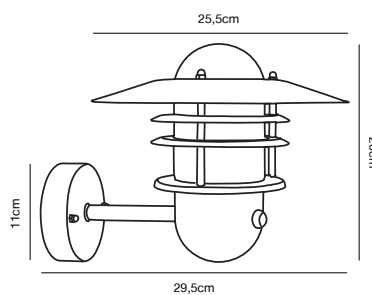

*15 year guarantee
on corrosion

Galvanized 74481031*
Galvanized steel

AGGER Wall light

Masterbox Qty. 3
Size H: 20 cm, D: 29,5 cm, Shade Ø: 25,5 cm, Base: 11 cm
IP Class IP54, Class 2 (Double isolated)
Lightsource E27 - Not included

Features
Build-in parallel connection

*15 year guarantee
on corrosion

Galvanized 74501031*
Galvanized steel/Glass

AGGER Sensor Wall light

Masterbox Qty. 3
Size H: 20 cm, D: 29,5 cm, Shade Ø: 25,5 cm, Base: 11 cm
IP Class IP54, Class 2 (Double isolated)
Lightsource E27 - Not included

Features
Build-in parallel connection
Build-in daylight and motion sensor