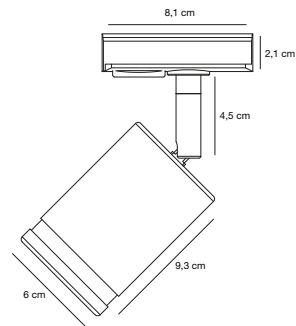

White 2110649901
Metal/Plastic

Black 2110649903
Metal/Plastic

Rondie Link Pendant Track Light

1. **Masterbox** Qty. 3
   Size H: 215,2 cm, W: 6 cm, L: 9,3 cm, Shade Ø: 6 cm,
   IP Class IP20, Class 1 (Earth contact)
   Cable White/Black 200 cm, non replaceable
   Lightsource GU10 - not included, Max. 35W,
   Can be dimmed by choosing a dimmable bulb

1. **Features**
   Inside frosted glass for special effect
   Choose your bulb for colour, beam angle and lumen
   Fabric wire (two metres)
   Wire can be shortened to any desired length