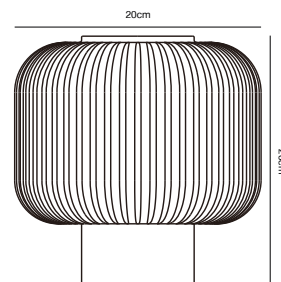

MILFORD Table lamp

1. **Masterbox** Qty. 3
   Size H: 21,7 cm, Shade Ø: 20 cm, Base Ø: 11 cm
   IP Class IP20, Class 2 (Double isolated)
   Cable Textile cable: White 150 cm, non replaceable. Switch on the cable
   Lightsource E27 - not included
   Can not be dimmed

1. **Features**
   Soft and natural style
   Opal mouth blown glass
   Provides a soft, diffused light

Black 48965001
Metal/Opal glass

MILFORD Table lamp

1. **Masterbox** Qty. 3
   Size H: 20 cm, Shade Ø: 20 cm
   IP Class IP20, Class 2 (Double isolated)
   Cable Textile cable: Black 150 cm, non replaceable. Switch on the cable
   Lightsource E27 - not included
   Can not be dimmed

1. **Features**
   Soft and natural style
   Opal mouth blown glass
   Provides a soft, diffused light