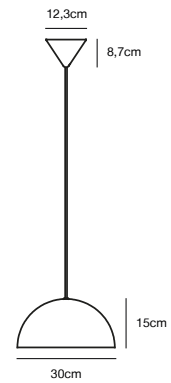

White 48573001
Metal