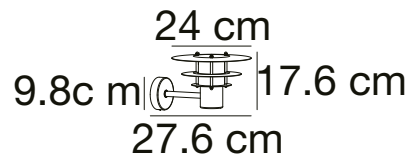

## BASTIA 24 Wall light

**Masterbox** Qty. 3  
**Size** H: 17,6 cm, D: 27,6 cm, Shade Ø: 24 cm, Base: 9.8 cm  
**IP Class** IP54, Class 1 (Earth contact)  
**Lightsources** E14 - Not included

**Features**  
 Parallel connection possible  
 Only one visible screw