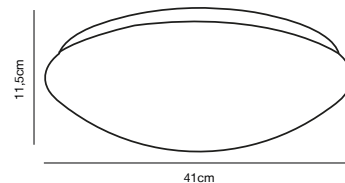

White 45386501
Metal/Plastic

ASK 36 Sensor Ceiling light

Masterbox Qty. 3
Size D: 10,5 cm, Shade Ø: 36 cm,
IP Class IP44, Class 1 (Earth contact)
Lightsources LED Module - 18W LED, 1450 Lumen, 3000 Kelvin,
30000 Hours, RA 80, Beamangle 120°, Cannot be dimmed

Features

Motion sensor (lux, time and radius)
Suitable for humid areas (IP44)
Matt diffusor
5 year LED guarantee

White 45396001
Metal/Plastic

ASK 41 Ceiling light

Masterbox Qty. 3
Size H: 11,5 cm, Shade Ø: 41 cm,
IP Class IP44, Class 1 (Earth contact)
Lightsources LED Module - 32W LED, 3000 Lumen, 3000 Kelvin,
30000 Hours, RA 80, Beamangle 120°, Cannot be dimmed

Features

Suitable for humid areas (IP44)
Matt diffusor
5 year LED guarantee