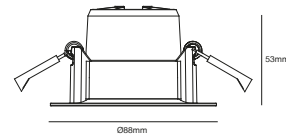

Parallel connection

Build in height
5,2 cm

Cutout Ø
7,2 cm

STAKE Downlight

Masterbox Qty. 3
Size H: 5,3 cm, Ø: 8,8 cm
IP Class IP20, Class 2 (Double isolated)
Lightsources LED Module - 6,1W LED, 450 Lumen, 2700 Kelvin, 20000 Hours, RA 80, Beamangle 36°, Has built-in dimmable light source for wall dimmer

Features

- Anti-glare, eye friendly design
- Parallel connection possible (up to 15 downlighters)
- External connector block/driver included
- Stepless dimmable (external dimmer)
- Easy screwless push-in connections (no tooling)
- 5 year LED guarantee

Parallel connection

Cutout Ø
5,5 cm

White 49570101
Plastic/Metal

Nickel 49570155
Plastic/Metal

Moodmaker™ Step Dimming

Step 1
2700K

Step 2
4000K

TIAKI Downlight

Masterbox Qty. 3
Size H: 4,5 cm, Ø: 8,5 cm
IP Class IP65, Class 2 (Double isolated)
Lightsources LED Module - 8,6W, 345 Lumen, 2700/4000 Kelvin, 20000 Hours, RA 80, Beamangle 100°, Has built-in dimmable light source with Moodmaker™ functionality

Features

- 2-step Moodmaker™ 2700K345lm/4000K600lm-switch
- Ideally suited for bathroom zone 1-2 (IP65)
- Parallel connection possible
- Memory & reset function
- Connector block included
- 5 year LED guarantee