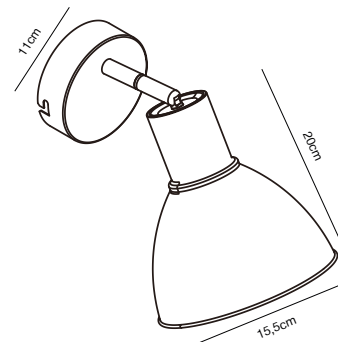

POP Wall light by Sebastian Holmbäck

1. **Masterbox** Qty. 3
   Size H: 20 cm, W: 19 cm, L: 19 cm, Shade Ø: 15,5 cm, Tilt angle: 90°
   IP Class IP20, Class 2 (Double isolated)
   Cable Black 150 cm, replaceable. Switch on the cable
   Lightsource E27 - not included
   Can not be dimmed

1. **Features**
   Contemporary and simple style
   Some glossy, some matt
   Adjustable lamp head for a directional light

POP Wall light by Sebastian Holmbäck

1. **Masterbox** Qty. 3
   Size H: 20 cm, W: 19 cm, L: 19 cm, D: 19 cm, Shade Ø: 15,5 cm, Tube Ø: 1,3 cm, Base: Ø 11 cm, Tilt angle: 90°
   IP Class IP20, Class 2 (Double isolated)
   Cable White/Black 180 cm, replaceable. Switch on the cable
   Lightsource E27 - not included
   Can not be dimmed

1. **Features**
   Contemporary and simple style
   Some glossy, some matt
   Adjustable lamp head for a directional light