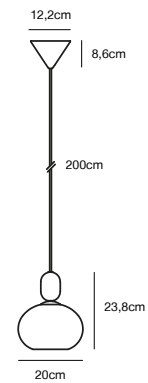

NEW **Black 2213073003**
Metal