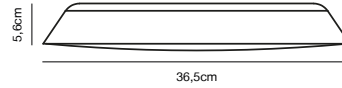

Features

- Scandinavian minimalistic design
- Moodmaker™ built-in dim-to-warm technology operated from dimmer switch
- Provides a soft, diffused light