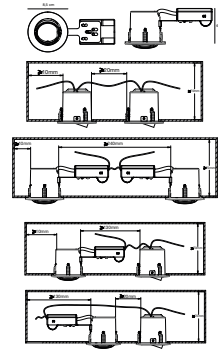

Brushed steel 71820132
Plastic/Metal

MIXIT PRO Downlight

- **Masterbox** Qty. 3
- **Size** H: 13,5 Ø: 8,5 cm
- **IP Class** IP23, Class 2 (Double isolated)
- **Lightsource** GU10 - not included, Max. 8W LED,
  Can be dimmed by choosing a dimmable bulb

1. **Features**
2. Ideally suited for combination with Nordlux Smart
   - Can be mounted directly into insulation
   - Parallel connection possible
   - Connector block included