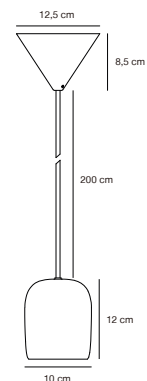

NOTTI 20 Pendant

- **Masterbox** Qty. 3
- **Size** H: 23,8 cm, W: 20 cm, L: 20 cm, Shade Ø: 20 cm
- **IP Class** IP20, Class 2 (Double isolated)
- **Cable** White/Black 200 cm, non replaceable
- **Canopy** Color: White/Black, Material: Plastic. Dimension: 12,2 cm
- **Lightsource** E27 - not included
  Can be dimmed by choosing a dimmable bulb

Features

Contemporary and simple style
Organic shape
White opal mouth blown glass and matte metal

NOTTI 10 Pendant by Says Who

- **Masterbox** Qty. 6
- **Size** H: 12 cm, W: 10 cm, L: 10 cm, Shade Ø: 10 cm
- **IP Class** IP20, Class 2 (Double isolated)
- **Cable** Black 200 cm, non replaceable
- **Canopy** Color: Black, Material: Plastic. Dimension: 8,5 cm
- **Lightsource** E27 - not included
  Can be dimmed by choosing a dimmable bulb

Features

Small, organic and elegantly shaped pendant
Nordic simplicity
Matching colour inside to give a soft light
Hang three or more lamps together in a line or cluster