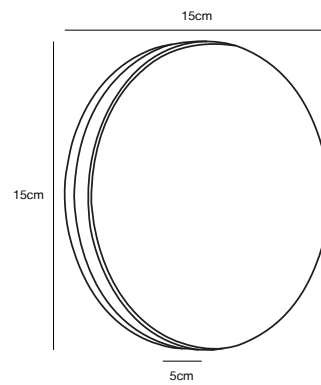

Black 46941003
Aluminium/Plastic

ARTEGO Round Wall light

Masterbox Qty. 3
Size D: 5 cm, Shade Ø: 15 cm
IP Class IP54, Class 1 (Earth contact)
Lightsource LED Module - 8W LED, 468 Lumen, 3000 Kelvin, 20000 Hours, RA 82, Beamangle 120°

Features
5 year LED guarantee
Build-in parallel connection