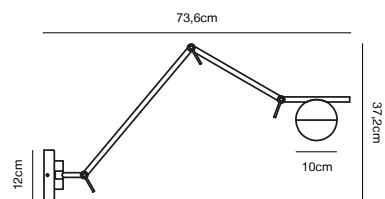

CONTINA Floor lamp by Says Who

1. **Masterbox** Qty. 2
   Size H: 139,5 cm, W: 25 cm, L: 35,5 cm, Shade Ø: 10 cm,
   Tube Ø: 1,35 cm, Base Ø: 25 cm, Tilt angle: 140°
   IP Class IP20, Class 2 (Double isolated)
   Cable Textile cable: Black/White 150 cm, non replaceable. Switch on
   the cable
   Lightsource G9 - not included
   Can not be dimmed

1. **Features**
   Contemporary art deco style
   Matt white opal mouth blown glass
   Adjustable lamp shade to both sides and up/down

CONTINA Wall light by Says Who

1. **Masterbox** Qty. 3
   Size H: 37,2 cm, W: 12,5 cm, L: 73,6 cm, Shade Ø: 10 cm, Base
   Ø: 12 cm, Tilt angle: 165°
   IP Class IP20, Class 2 (Double isolated)
   Cable Textile cable: White/Black 150 cm, replaceable. Switch on the
   cable
   Lightsource G9 - not included
   Can not be dimmed

1. **Features**
   Contemporary art deco style
   Matt white opal mouth blown glass
   Adjustable joints for perfect placement
   Can be used on both wall and ceiling