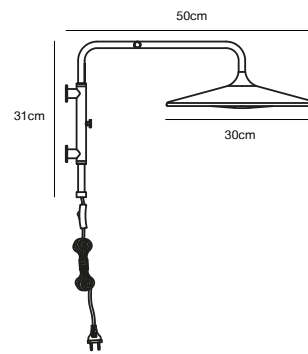

Features

- Scandinavian minimalistic design
- Moodmaker™ 3-step dimmable on cable switch
- Adjustable up/down and to both sides
- With acrylic diffuser
- 5 year LED guarantee

Black 2010953003
Metal/Opal glass