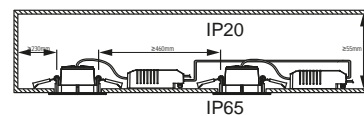

Features

- 2-step Moodmaker™ 2700K345lm/4000K600lm-switch
- Ideally suited for bathroom zone 1-2 (IP65)
- Parallel connection possible
- Memory & reset function
- Connector block included
- 5 year LED guarantee