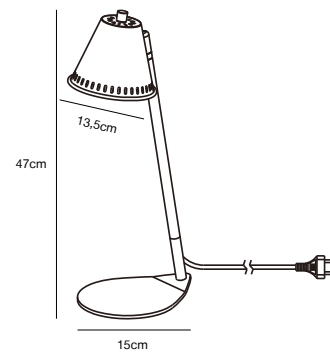

Black 2010381003
Metal

PINE Wall light by Kaare Bækgaard

1. **Masterbox** Qty. 6
   Size H: 13,5 cm, W: 19,5 cm, L: 13,5 cm, Shade Ø: 13,5 cm, Tilt angle: 90°
   IP Class IP20, Class 2 (Double isolated)
   Cable Black 150 cm, replaceable. Switch on the fixture
   Lightsource GU10 - not included
   Can not be dimmed

1. **Features**
   Soft industrial design
   Beautiful light effect with holes in the shade
   Elegant mix of matt metal and brass details
   On/off Switch in brass on the top of the shade