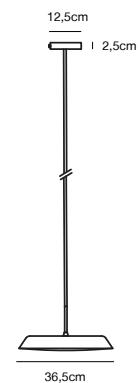

Features

- Scandinavian minimalistic design
- Moodmaker™ built-in dim-to-warm technology operated from dimmer switch
- Provides a soft, diffused light