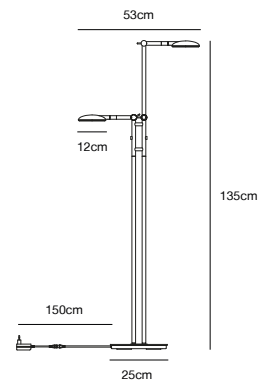

Black 2112751003
Aluminium

BEND Wall light by Says Who

1. **Masterbox** Qty. 3
   Size H: 21 cm, W: 12 cm, L: 31,8 cm, D: 31,8 cm, Shade Ø: 12 cm, Tube Ø: 1,6 cm, Base Ø: 11 cm, Tilt angle: 90°
   IP Class IP20, Class 3 (12V)
   Cable Textile cable: Black 150 cm, non replaceable. Switch on the fixture
   Lightsource LED Module - 5W LED, 410 Lumen, 2700 Kelvin, 20000 Hours, RA 80, Beamangle 110°
   Has built-in dimmable light source with Moodmaker™ functionality

Features

- Scandinavian minimalistic design
- Moodmaker™ Touch dimmable on fixture
- Adjustable arm and turn of lamp head for a directional light
- 5 year LED guarantee