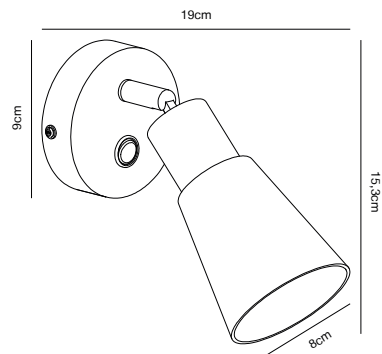

Black 2112890003
Metal/Opal glass

COLE 2-Spot Wall light

1. **Masterbox** Qty. 3
   Size H: 17,6 cm, W: 28,5 cm, L: 21,3 cm, D: 21,3 cm, Shade Ø: 8 cm,
   Base Ø: 0 cm, Tilt angle: 90°
   IP Class IP20, Class 2 (Double isolated)
   Cable Black 150 cm, replaceable. Switch on the fixture
   Canopy . Dimension: 9,5 cm
   Lightsource E14 - not included
   Can not be dimmed

Features

- Minimalist and classic design
- Opal glass shade
- Adjustable lamp head for a directional light
- Separate on/off switch on base
- Ideal for bed light

COLE Wall light

1. **Masterbox** Qty. 3
   Size H: 15,3 cm, W: 9,5 cm, L: 19 cm, D: 19 cm, Shade Ø: 8 cm,
   Base Ø: 9,5 cm, Tilt angle: 90°
   IP Class IP20, Class 2 (Double isolated)
   Cable Black 150 cm, replaceable. Switch on the fixture
   Lightsource E14 - not included
   Can not be dimmed

Features

- Minimalist and classic design
- Opal glass shade
- Adjustable lamp head for a directional light
- Ideal for bed light