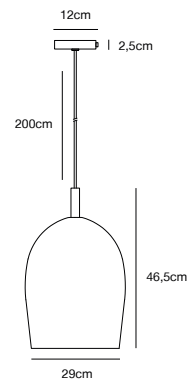

UMA 23 Pendant

- **Masterbox** Qty. 3
- **Size** H: 39,5 cm, W: 23 cm, L: 23 cm, Shade Ø: 23 cm
- **IP Class** IP20, Class 1 (Earth contact)
- **Cable** Textile cable: Black/Gold 200 cm, non replaceable
- **Canopy** Color: Black/Gold, Material: Metal. Dimension: 12 cm
- **Lightsource** E27 - not included
  Can be dimmed by choosing a dimmable bulb

- **Features**
- Modern and decorative design
- Mouth blown glass shade
- Characteristic twisted fabric cable

UMA 30 Pendant

- **Masterbox** Qty. 3
- **Size** H: 46,5 cm, W: 29 cm, L: 29 cm, Shade Ø: 29 cm
- **IP Class** IP20, Class 1 (Earth contact)
- **Cable** Textile cable: Gold/Black 200 cm, non replaceable
- **Canopy** Color: Gold/Black, Material: Metal. Dimension: 12 cm
- **Lightsource** E27 - not included
  Can be dimmed by choosing a dimmable bulb

- **Features**
- Modern and decorative design
- Mouth blown glass shade
- Characteristic twisted fabric cable