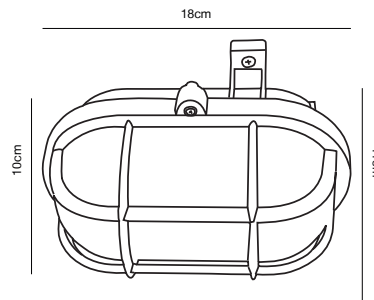

FOLD 10 Wall light by Bønnelycke MDD

Masterbox Qty. 3
Size H: 14,8 cm, W: 10,5 cm, D: 5 cm
IP Class IP54, Class 1 (Earth contact)
Lightsource LED Module - 2X3,5W
LED, 250 Lumen, 3000 Kelvin, 30000 Hours, RA 0,
Beamangle 205°

Features
3 light effects included
Both up- and down-light
Built-in parallel connection
Designed by Bønnelycke MDD
Designed for both outdoor and bathroom use
5 year LED guarantee

*15 year guarantee
on corrosion