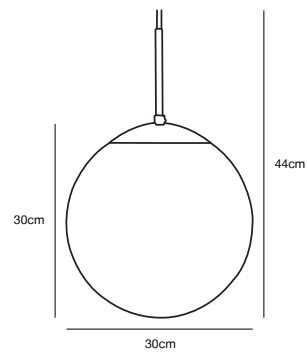

AUD Pendant

Masterbox	Qty. 3
Size	H: 11,9 cm, Ø: 6.5 cm
IP Class	IP20, Class 2 (Double isolated)
Cable	Textile cable: Black 300 cm, non replaceable
Canopy	Color: Black, Material: Plastic. Dimension: 10,6 cm
Lightsource	E27 - not included Can be dimmed by choosing a dimmable bulb

Features

Contemporary and simple style
Design your own lamp with a decorative bulb