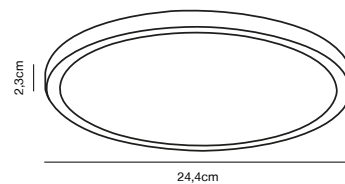

White 47166001
Plastic

Black 2210016103
Plastic

Moodmaker™ Step Dimming

Step 1
100%

Step 2
50%

Step 3
20%

OJA 42 IP20 4000K Step-Dim Ceiling light

Masterbox Qty. 3
Size H: 2,3 cm, Ø: 42,4 cm,
IP Class IP20, Class 2 (Double isolated)
Lightsource LED Module - 19W LED, 2200 Lumen, 4000K Kelvin,
25000 Hours, RA 80, Beamangle 120°,
Has built-in dimmable light source with
Moodmaker™ functionality

Features
3-step Moodmaker™ dimming on your regular wall switch
Ultra-thin design
Backlight effect
5 year LED guarantee

White 47246001
Plastic

OJA 24 IP20 2700K Ceiling light

Masterbox Qty. 3
Size H: 2,3 cm, Ø: 24,4 cm,
IP Class IP20, Class 2 (Double isolated)
Lightsource LED Module - 15W LED, 1250 Lumen, 2700 Kelvin,
25000 Hours, RA 80, Beamangle 120°, Cannot be dimmed

Features
Ultra-thin design
Backlight effect
Easy twist lock connection and easy installation
5 year LED guarantee