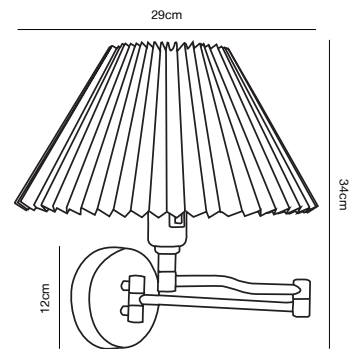

Brushed steel 2113221032
Metal

CHICAGO Wall light

1. **Masterbox** Qty. 3
   Size H: 10,5 cm, W: 14,5 cm, L: 14,5 cm, Shade Ø: 8 cm
   IP Class IP20, Class 1 (Earth contact)
   Cable Black 150 cm, non replaceable
   Canopy . Dimension: 8 x 2,5 cm
   Lightsource GU10 - not included
   Can not be dimmed

1. **Features**
   #NUM!