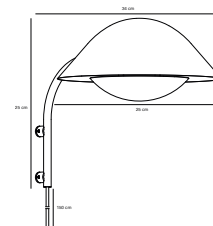

NEW Black 2213124003
Metal

FREYA Floor lamp by Says Who

Masterbox Qty. 2
Size H: 153 cm, W: 38 cm, L: 38 cm, Shade Ø: 25 cm,
Tube Ø: 1,55 cm
IP Class IP20, Class 2 (Double isolated)
Cable Black 150 cm, non replaceable. Switch on the cable
Lightsource E14 - not included
Can not be dimmed

Features
Organically shaped floor lamp in Nordic design
Non-visible light source for an indirect light
Removeable lower shade for easy change of bulb

NEW Black 2213101003
Metal

FREYA Wall light by Says Who

Masterbox Qty. 3
Size H: 26 cm, W: 35 cm, L: 35 cm, Shade Ø: 25 cm,
Tube Ø: 1,15 cm
IP Class IP20, Class 2 (Double isolated)
Cable Black 150 cm, non replaceable. Switch on the cable
Lightsource E14 - not included
Can not be dimmed

Features
Organically shaped wall lamp in Nordic design
Non-visible light source for an indirect light
Removeable lower shade for easy change of bulb