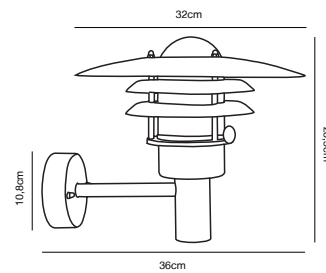

LØNSTRUP 32 Sensor Wall light

Masterbox Qty. 3
Size H: 28,5 cm, D: 36 cm, Shade Ø: 32 cm, Tube Ø: 1,9 cm, Base: 10.8 cm
IP Class IP44, Class 2 (Double isolated)
Lightsources E27 - Not included

Features
Build-in parallel connection
Build-in daylight and motion sensor

Black 71431003
Metal/Glass