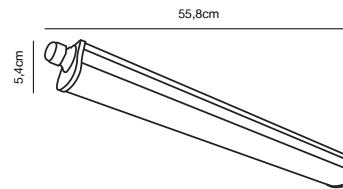

Grey 49666110
Plastic

WESTPORT 120 Single Batten Light Fitting

Masterbox Qty. 6
Size W: 5,4 cm, L: 115,8 cm, D: 5,4 cm,
IP Class IP65, Class 2 (Double isolated)
Lightsource LED Module - 23W LED, 2160 Lumen, 4000 Kelvin,
25000 Hours, RA 80, Beamangle 125°, Cannot be dimmed

Features

IP65 - In and outdoor use
5 year LED guarantee