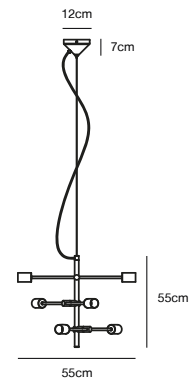

Matt black 48955003
Metal

JOSEFINE Table lamp

- **Masterbox** Qty. 3
- **Size** H: 44 cm, Shade Ø: 4,2 cm, Tube Ø: 0,8 cm, Base Ø: 14 cm
- **IP Class** IP20, Class 2 (Double isolated)
- **Cable** Black 150 cm, non replaceable. Switch on the cable
- **Lightsource** E27 - not included
  Can not be dimmed

Features

- Industrial style
- Industrial expression with raw, masculine tubes
- Elegant table decoration
- Design your own lamp expression with beautiful decorative bulbs