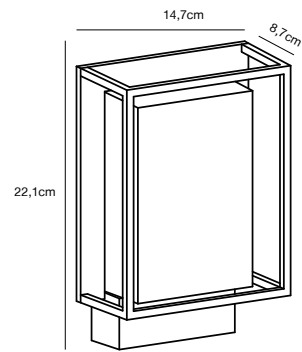

Black 49051503
Aluminium/Plastic

NESTOR Sensor Wall light

- **Masterbox** Qty. 3
- **Size** H: 22,1 cm, W: 14,7 cm, D: 8,7 cm
- **IP Class** IP44, Class 1 (Earth contact)
- **Lightsource** LED Module - 8W LED, 550 Lumen, 2700 Kelvin, 25000 Hours, RA 80, Beamangle 120°

1. **Features**
2. Build-in daylight and motion sensor
   - 5 year LED guarantee
   - Build-in parallel connection