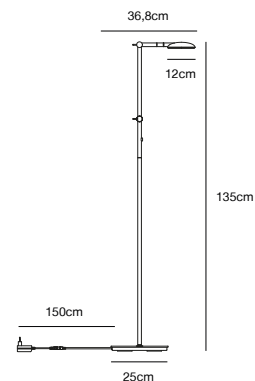

Features

- Scandinavian minimalistic design
- Moodmaker™ Touch dimmable on fixture
- Adjustable arm and turn of lamp head for a directional light
- 5 year LED guarantee