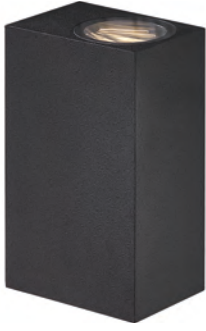

**Features**  
Super slim design  
Lights both up and down  
5 year LED guarantee

**Black 2019071003**  
Aluminium