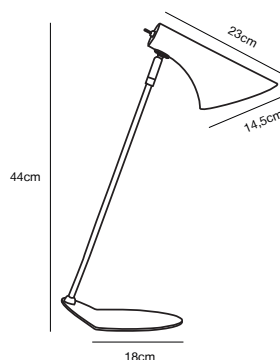

White 72704001
Metal