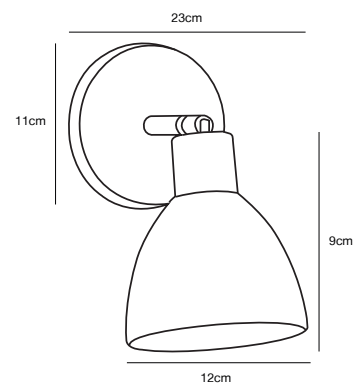

RAY 2-Spot Floor lamp

- **Masterbox** Qty. 2
- **Size** H: 164 cm, Shade Ø: 12 cm, Tube Ø: 1,6 cm, Base Ø: 28 cm
- **IP Class** IP20, Class 2 (Double isolated)
- **Cable** Clear/Black 180 cm, non replaceable. Switch on the fixture
- **Lightsource** E14 - not included
  Can not be dimmed

1. **Features**
   Classic and stylish design
   Dim the light by rotating the switch
   Create your own look with either brass or chrome ring (replaceable) on black lamp

RAY Wall light

- **Masterbox** Qty. 3
- **Size** H: 20 cm, D: 23 cm, Shade Ø: 12 cm, Tube Ø: 1,2 cm, Base: Ø 11 cm
- **IP Class** IP20, Class 2 (Double isolated)
- **Cable** Clear/Black 180 cm, replaceable. Switch on the fixture
- **Lightsource** E14 - not included
  Can not be dimmed

1. **Features**
   Classic and stylish design
   Suitable for bedside light
   Create your own look with either brass or chrome ring (replaceable) on black lamp