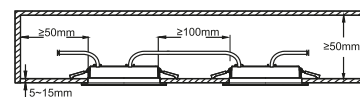

Moodmaker™ Step Dimming

Step 1
All on

Step 2
Center on

Step 3
Ring on