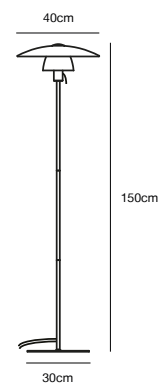

VERONA Table lamp

Masterbox	Qty. 3
Size	H: 40 cm, W: 27,5 cm, L: 27,5 cm, Shade Ø: 27,5 cm, Tube Ø: 1,15 cm, Base Ø: 15 cm
IP Class	IP20, Class 2 (Double isolated)
Cable	Textile cable: Black 150 cm, non replaceable. Switch on the fixture
Lightsource	E27 - not included Can not be dimmed

Features

Contemporary classic style
Matt mouth blown opal glass that emits a soft light
Elegant on/off string on the socket

VERONA Floor lamp

Masterbox	Qty. 2
Size	H: 150 cm, W: 40 cm, L: 40 cm, Shade Ø: 40 cm, Tube Ø: 1,55 cm, Base Ø: 30 cm
IP Class	IP20, Class 2 (Double isolated)
Cable	Textile cable: Black 150 cm, non replaceable. Switch on the fixture
Lightsource	E27 - not included Can not be dimmed

Features

Contemporary classic style
Mouth blown opal glass that emits a soft light
Elegant on/off string on the socket