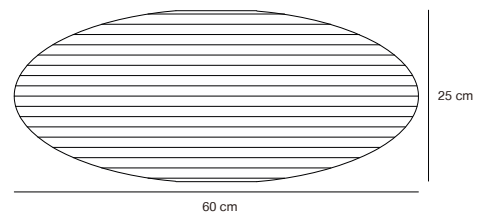

NEW Clear 2213183000
Metal/Glass

TORINA 25 Pendant

Masterbox Qty. 3
Size H: 11,5 cm, W: 24 cm, L: 24 cm, Shade Ø: 24 cm
IP Class IP20, Class 2 (Double isolated)
Cable White 200 cm, non replaceable
Canopy Color: White, Material: Plastic. Dimension: 9 cm
Lightsource E27 - not included
Can be dimmed by choosing a dimmable bulb

Features

Vintage design
Light and retro design expression
Create your own design expression with a decorative bulb
Hang three or more lamps together in a line or cluster

NEW White 2213253201
Paper

NEW Grey 2213253250
Paper

VILLO 60 Pendant

Masterbox Qty. 12
Size H: 24 cm, W: 60 cm, L: 60 cm, Shade Ø: 60 cm
Cable Whitenon replaceable
Lightsource

Features

Natural and soft feeling bringing nature inside
Light and retro design expression
Provides a soft, diffused light
Excluding suspension bracket, cable and canopy