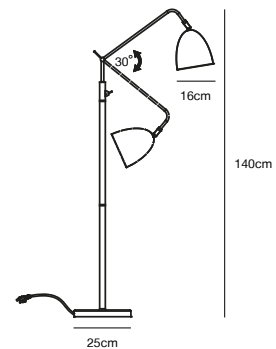

ALEXANDER 16 Table lamp

- **Masterbox** Qty. 2
- **Size** H: 54 cm, Shade Ø: 16 cm, Base Ø: 18 cm, Tilt angle: 30°
- **IP Class** IP20, Class 2 (Double isolated)
- **Cable** White 150 cm, non replaceable. Switch on the base
- **Lightsource** E27 - not included
  Can not be dimmed

Features

- Contemporary and simple style
- Adjustable lamp head for a directional light

ALEXANDER 16 Floor lamp

- **Masterbox** Qty. 2
- **Size** H: 140 cm, Shade Ø: 16 cm, Base Ø: 25 cm, Tilt angle: 30°
- **IP Class** IP20, Class 2 (Double isolated)
- **Cable** White 150 cm, non replaceable. Switch on the fixture
- **Lightsource** E27 - not included
  Can not be dimmed

Features

- Contemporary and simple style
- Adjustable lamp head for a directional light