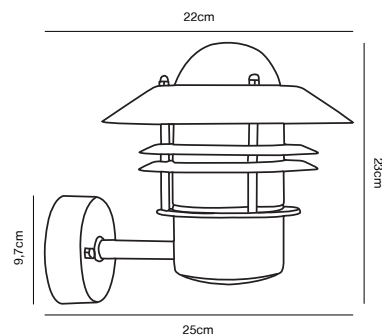

## BLOKHUS Wall light

**Masterbox** Qty. 3  
**Size** H: 23 cm, D: 25 cm, Shade Ø: 22 cm, Base: 9.7 cm  
**IP Class** IP54, Class 1 (Earth contact)  
**Lightsource** E27 - Not included

**Features**  
 Build-in parallel connection