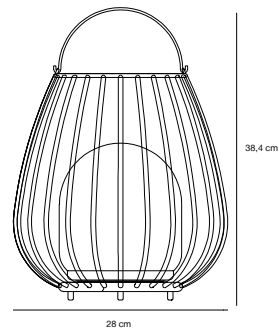

NEW Red 2218105002
Metal/Plastic

NEW Black 2218105003
Metal/Plastic

NEW Blue 2218105006
Metal/Plastic

JIM Battery light by Says Who EXEMPT

Masterbox Qty. 4
Size H: 30,3 cm, Ø: 28 cm, Shade Ø: 16 cm, Base Ø: 14 cm
IP Class IP54, Class 3 (12V)
Cable White 100 cm. Switch on the base
Lightsource LED Module, 300 Lumen, 2700 Kelvin, 30000 Hours, RA 80

Features
Easy to bring everywhere (battery powered)
High lumen output (300 lumen)
3-step Moodmaker™
5 year LED guarantee

Moodmaker™ Step Dimming

Step 1
100%

Step 2
50%

Step 3
20%

NEW Grey 2218105010
Metal/Plastic

NEW Green 2218105023
Metal/Plastic

NEW Orange 2218105027
Metal/Plastic

JIM Battery light by Says Who EXEMPT

Masterbox Qty. 4
Size H: 30,3 cm, Ø: 28 cm, Shade Ø: 16 cm, Base Ø: 14 cm
IP Class IP54, Class 3 (12V)
Cable White 100 cm. Switch on the base
Lightsource LED Module, 300 Lumen, 2700 Kelvin, 30000 Hours, RA 80

Features
Easy to bring everywhere (battery powered)
High lumen output (300 lumen)
3-step Moodmaker™
5 year LED guarantee

Moodmaker™ Step Dimming

Step 1
100%

Step 2
50%

Step 3
20%