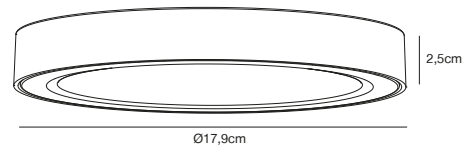

Features

Moodmaker™ Scene Select 3000K/4000K and night light
IP44 protected for water splashing in all directions
Can be recessed as well as surface mounted
Can be recessed mounted from Ø95-155 mm
With memory and reset function
5 year LED guarantee