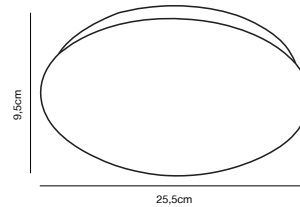

White 45616001
Metal/Plastic

MÁNI 32 Ceiling light

Masterbox Qty. 6
Size H: 10,5 cm, Ø: 32,5 cm
IP Class IP20, Class 1 (Earth contact)
Lightsource LED Module - 18W LED, 1000 Lumen, 3000 Kelvin,
30000 Hours, RA 80, Beamangle 118°, Cannot be dimmed

Features
Matt diffusor
5 year LED guarantee