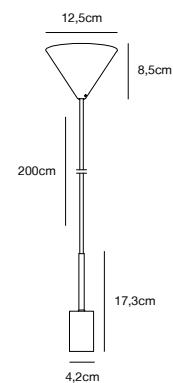

Features

- Minimalist and modern style
- Create your own design expression with a decorative bulb
- Hang 3 or more lamps together in a line or cluster