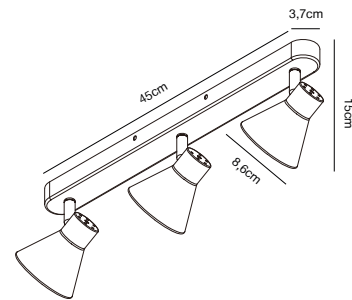

White 45780101
Metal

NEW Black 45780103
Metal

Grey 45780110
Metal

EIK 3-Spot Spot light

1. **Masterbox** Qty. 3
   Size H: 15 cm, W: 45 cm, L: 45 cm, D: 15 cm, Shade Ø: 8,5 cm,
   Base: 45 x 3,7 cm, Tilt angle: 320°
   IP Class IP20, Class 1 (Earth contact)
   Canopy Color: Grey, Material: Metal. Dimension: 2,5 cm
   Lightsource GU10 - not included
   Can be dimmed by choosing a dimmable bulb

1. **Features**
   Contemporary and simple style
   Tilting and turning shade
   Can be used on both wall and ceiling