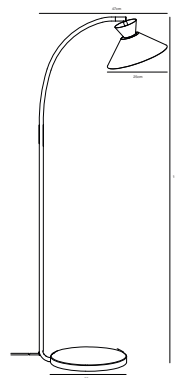

NEW White 2213371001
Metal