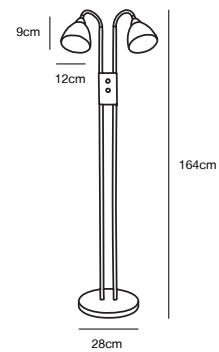

Black 63191003
Metal