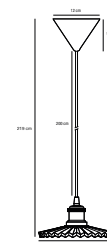

NEW Nature 2213143014
Wood

ASTI 50 Pendant

Masterbox	Qty. 3
Size	H: 25 cm, W: 50 cm, L: 50 cm, Shade Ø: 50 cm
IP Class	IP20, Class 2 (Double isolated)
Cable	Textile cable: White 200 cm, non replaceable
Canopy	Color: Black, Material: Plastic. Dimension: 9 cm
Lightsource	E27 - not included Can be dimmed by choosing a dimmable bulb

Features

Natural and soft design bringing nature inside
Wooden structure creates beautiful light and shadow play
Create your own design expression with a decorative bulb
Increased number of slats for elegant effect
Elegant chrome socket

NEW Clear 2213173000
Metal/Glass

TORINA 20 Pendant

Masterbox	Qty. 3
Size	H: 10,5 cm, W: 20 cm, L: 20 cm, Shade Ø: 20 cm
IP Class	IP20, Class 2 (Double isolated)
Cable	White 200 cm, non replaceable
Canopy	Color: White, Material: Plastic. Dimension: 9 cm
Lightsource	E27 - not included Can be dimmed by choosing a dimmable bulb

Features

Vintage design
Light and retro design expression
Create your own design expression with a decorative bulb
Hang three or more lamps together in a line or cluster