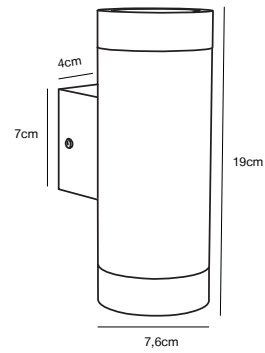

Black 21519103
Metal/Glass