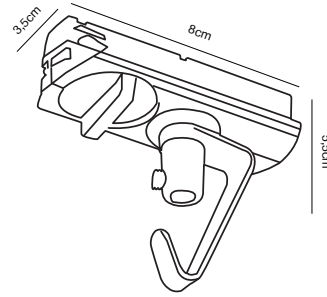

White 79079901
Metal/Plastic

Black 79079903
Metal/Plastic

Link 1M Track Light

Masterbox Qty. 3
Size W: 3,5 cm, L: 107 cm, D: 1,8 cm,
IP Class IP20, Class 1 (Earth contact)
Lightsource Max. 690W

Features
Adaptor included