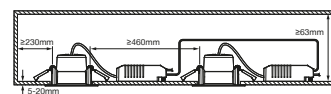

Parallel connection

Build in height
7 cm

Mounted directly
into insulation

Cutout
6,8 cm

ROAR Downlight

Masterbox	Qty. 6
Size	4.48.576.830
IP Class	IP23, Class 2 (Double isolated)
Cable	White 20 cm, replaceable
Lightsource	LED Module - 6,5W LED, 550 Lumen, 3000 Kelvin, 30000 Hours, RA 80, Beamangle 40°, Has built-in dimmable light source for wall dimmer

Features

- Parallel connection possible
- Can be mounted directly into insulation
- 5 year LED guarantee

Parallel connection

Build in height
4 cm

Cutout Ø
7,2 cm

SIEGE Downlight

Masterbox	Qty. 3
Size	H: 4,5 cm, Ø: 8,5 cm
IP Class	IP65, Class 2 (Double isolated)
Lightsource	LED Module - 4,7W LED, 345 Lumen, 3000 Kelvin, 20000 Hours, RA 80, Beamangle 100°, Cannot be dimmed

Features

- Downlighter for mounting directly into insulation
- Water resistant (IP65) (water jets from any angle)
- Parallel connection possible (up to 15 downlighters)
- External connector block/driver included
- Easy screwless push-in connections (no tooling)
- 5 year LED guarantee