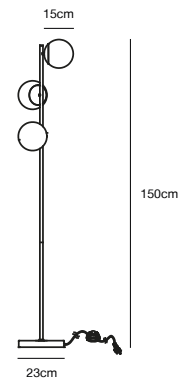

Black 48891003
Metal/ Opal glass

LILLY Wall light

1. **Masterbox** Qty. 6
   Size H: 17 cm, Shade Ø: 13 cm, Base: Ø 12 cm
   IP Class IP20, Class 2 (Double isolated)
   Cable Textile cable: Black 150 cm, replaceable. Switch on the cable
   Lightsource E14 - not included
   Can not be dimmed

1. **Features**
   Glamorous modern style
   Matt white opal mouth blown glass
   Provides a soft, diffused light