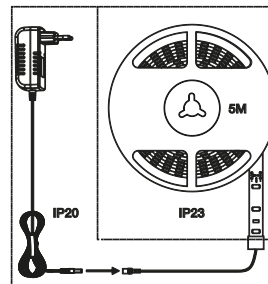

Features

Cable 1,2m included
5 year LED guarantee