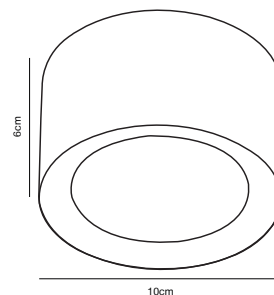

ETHAN 4-Spot Surface downlight

- **Masterbox** Qty. 3
- **Size** H: 11,99 cm, W: 21,6 cm, L: 21,6 cm
- **IP Class** IP20, Class 2 (Double isolated)
- **Lightsource** GU10 - not included, Max. 50W,
  Can be dimmed by choosing a dimmable bulb

Features

- Interconnectable on two sides
- Two reflector colours included

Moodmaker™ Step Dimming

FALLON Surface downlight

- **Masterbox** Qty. 3
- **Size** H: 6 cm, Ø: 10 cm
- **IP Class** IP20, Class 2 (Double isolated)
- **Lightsource** LED Module - 8,5W LED, 500 Lumen, 2700 Kelvin,
  20000 Hours, RA 80, Beamangle 110°
  Has built-in dimmable light source with
  Moodmaker™ functionality

Features

- 3-step Moodmaker™ dimming by your regular wall switch
- Parallel connection possible
- External connector block included
- 5 year LED guarantee