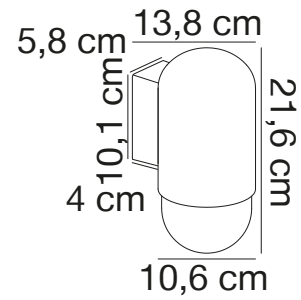

NEW Black 2218221003
Metal