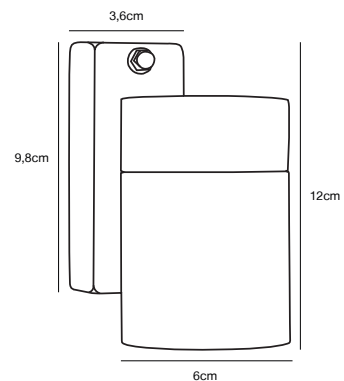

ALYA Wall light EXEMPT

Masterbox Qty. 3
Size H: 20 cm, W: 9 cm, D: 20,5 cm
IP Class IP44, Class 3 (12V)
Lightsource SolarLed - 5W LED, 400 Lumen, 3000 Kelvin, 30000 Hours, RA 80

Features
Solar charged
Motion sensor turns light on
5 year LED guarantee

TIN Single Wall light

Masterbox Qty. 3
Size H: 12 cm, D: 11,5 cm, Ø: 6 cm, Base: 3.1 x 9.3 cm
IP Class IP54, Class 1 (Earth contact)
Lightsource GU10 - Not included

Features
Down-light