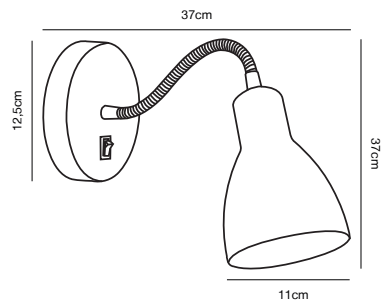

White 73072001
Metal