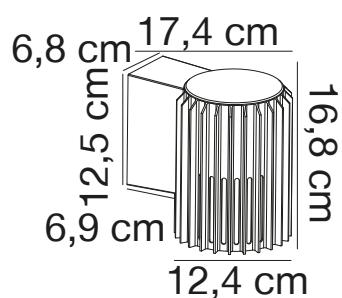

NEW Black 2118006003
Aluminium