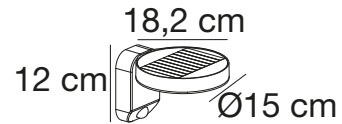

Black 2118161003
Plastic

RICA Square Wall light EXEMPT

Masterbox Qty. 3
Size H: 12 cm, W: 18 cm, D: 12,8 cm
IP Class IP44, Class 3 (12V)
Lightsource SolarLed - 5W LED, 450 Lumen, 3000 Kelvin, 30000 Hours, RA 80

Features
Solar charged
Motion sensor turns light on
5 year LED guarantee