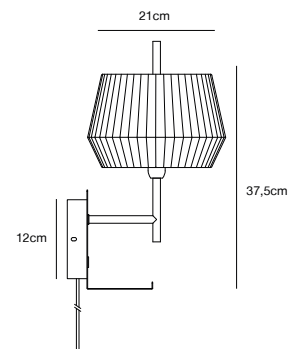

DICTE Wall light by Says Who

Masterbox	Qty. 3
Size	H: 37,5 cm, W: 21 cm, L: 24 cm, Shade Ø: 21 cm
IP Class	IP20, Class 2 (Double isolated)
Cable	Black 150 cm, replaceable. Switch on the fixture
Lightsource	E14 - not included Can not be dimmed

Features

- Soft and natural design
- Handtied pleated cotton
- Multifunctional bedside lamp with USB port for charging your phone or other device
- Small shelf for storage
- USB plug placed underneath the shelf

MOLLI Pendant

Masterbox	Qty. 3
Size	H: 18,7 cm, W: 10 cm, L: 10 cm, Shade Ø: 10 cm
IP Class	IP20, Class 2 (Double isolated)
Cable	Black 200 cm, non replaceable
Canopy	Color: Black, Material: Plastic. Dimension: 12,2 cm
Lightsource	E14 - not included Can be dimmed by choosing a dimmable bulb

Features

- Minimalist and classic design
- Oblique, opal glass shade
- Set of 2 pcs.