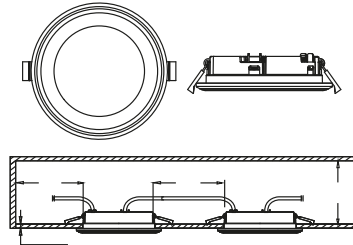

White 47580101
Plastic/Metal