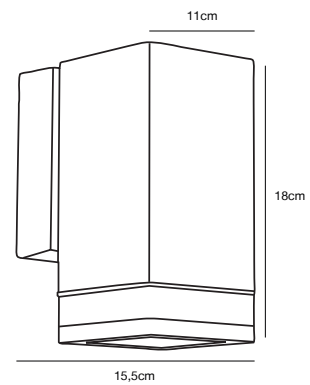

Black 45331003
Aluminium/Plastic

ELM Double Wall light

Masterbox Qty. 3
Size H: 23,4 cm, W: 9 cm, D: 13 cm
IP Class IP44, Class 1 (Earth contact)
Lightsource GU10 - Not included

Features
Build-in parallel connection