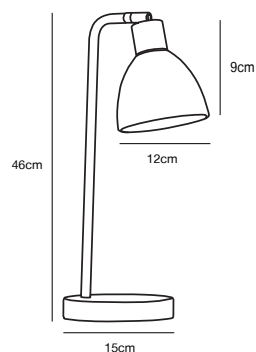

RAY 2-Kit Pendant

Masterbox	Qty. 3
Size	H: 16,5 cm, Shade Ø: 12 cm
IP Class	IP20, Class 2 (Double isolated)
Cable	Clear/Black 180 cm, non replaceable
Canopy	Color: White/Black, Material: Plastic. Dimension: 7,2 cm
Lightsource	E14 - not included Can be dimmed by choosing a dimmable bulb

Features

Classic and stylish design
Create your own look with either brass or chrome ring (replaceable) on black lamp

RAY Table lamp

Masterbox	Qty. 3
Size	H: 46 cm, D: 22 cm, Shade Ø: 12 cm, Tube Ø: 1,2 cm, Base Ø: 15 cm
IP Class	IP20, Class 2 (Double isolated)
Cable	Black/Clear 180 cm, non replaceable. Switch on the cable
Lightsource	E14 - not included Can not be dimmed

Features

Classic and stylish design
Create your own look with either brass or chrome ring (replaceable) on black lamp