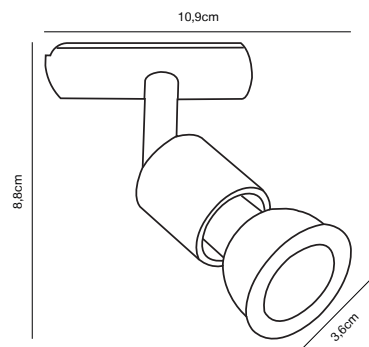

Features

Ideally suited for combination with Nordlux Smart