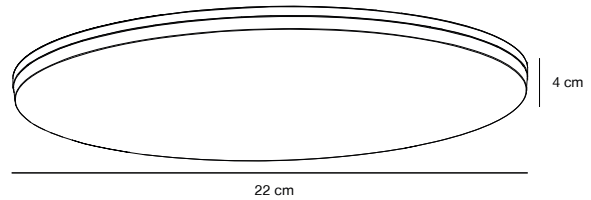

### Features

Integrated LED with high lumen output  
Easy installation  
Slim design (4,5 cm)

**Matt white 2110400101**  
Aluminium/Metal

**Matt black 2110400103**  
Aluminium/Metal