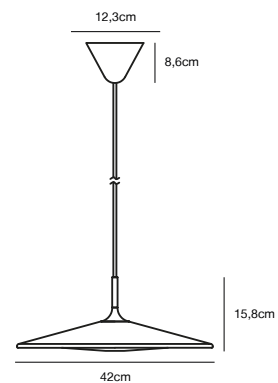

Features

Scandinavian minimalistic design
Moodmaker™ 3-step dimmable on wall switch
With acrylic diffuser
5 year LED guarantee