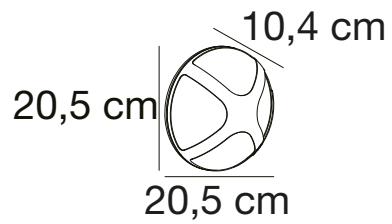

Black 2118131003
Metal/Plastic