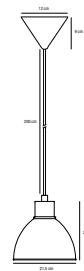

NEW Matt black 2213633003
Metal

POP 3-Spot Pendant by Sebastian Holmbäck

Masterbox Qty. 2
Size H: 20 cm, W: 100 cm, L: 100 cm, Shade Ø: 21,5 cm
IP Class IP20, Class 2 (Double isolated)
Cable Black 200 cm, non replaceable
Canopy Color: Black, Material: Plastic. Dimension: 2,7 cm
Lightsource E27 - not included
Can be dimmed by choosing a dimmable bulb

Features
Contemporary and simple style
Matt surface with brass details