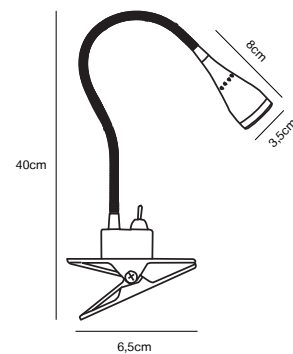

### Features

- Minimalistic functional style
- Clamp for fasten on shelf or other edge
- Flexible arm for a directional light
- 5 year LED guarantee

**White 2010763001**  
Metal/Plastic

**Grey 2010763010**  
Metal/Plastic