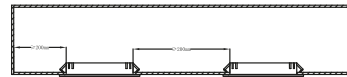

Features

- Ideally suited for under cabinet lighting
- Can be mounted directly into insulation
- Connector block included
- Recessed and surface mounting
- 5 year LED guarantee