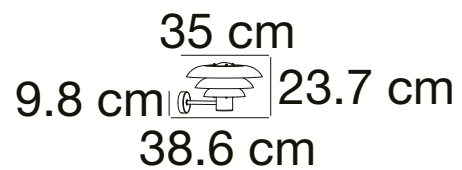

Black 2118061003
Metal

NEW Sanded 2118061008
Metal

Galvanized 2118061031*
Galvanized steel

Parallel connection

*15 year guarantee on corrosion

KURNOS 20 Wall light

Masterbox Qty. 3
Size H: 18,2 cm, D: 25,6 cm, Shade Ø: 20 cm, Base: 9.8 cm
IP Class IP54, Class 1 (Earth contact)
Lightsource E14 - Not included

Features
Parallel connection possible
Only one visible screw

Black 2118071003
Metal

NEW Sanded 2118071008
Metal

Galvanized 2118071031*
Galvanized steel

Parallel connection

*15 year guarantee on corrosion

KURNOS 35 Wall light

Masterbox Qty. 2
Size H: 23,7 cm, D: 38,6 cm, Shade Ø: 35 cm, Base: 9.8 cm
IP Class IP54, Class 1 (Earth contact)
Lightsource E27 - Not included

Features
Parallel connection possible
Only one visible screw