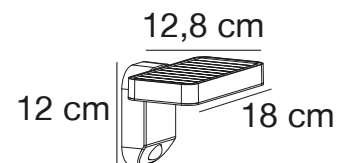

Black 2118141003
Plastic

RICA Round Wall light EXEMPT

Masterbox Qty. 3
Size H: 12 cm, D: 18,2 cm, Shade Ø: 15 cm
IP Class IP44, Class 3 (12V)
Lightsource SolarLed - 5W LED, 480 Lumen, 3000 Kelvin, 30000 Hours, RA 80

Features
Solar charged
Motion sensor turns light on
5 year LED guarantee

Black 2118161003
Plastic

RICA Square Wall light EXEMPT

Masterbox Qty. 3
Size H: 12 cm, W: 18 cm, D: 12,8 cm
IP Class IP44, Class 3 (12V)
Lightsource SolarLed - 5W LED, 450 Lumen, 3000 Kelvin, 30000 Hours, RA 80

Features
Solar charged
Motion sensor turns light on
5 year LED guarantee