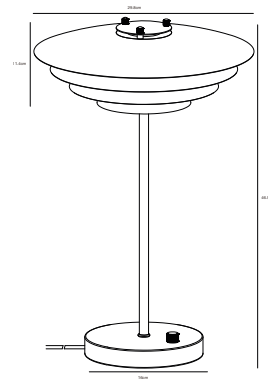

NEW White 2213485001
Metal

NEW Grey 2213485010
Metal

BRETAGNE Table lamp by Kaare Bækgaard

Masterbox Qty. 3
Size H: 46 cm, W: 30 cm, L: 30 cm, Shade Ø: 30 cm, Tube Ø: 1,2 cm, Base Ø: 16 cm
IP Class IP20, Class 2 (Double isolated)
Cable Grey/White 1.5 cm, non replaceable. Switch on the base
Lightsource G9 - not included
Can not be dimmed

Features

Scandinavian clean and soft lines
Multiple layered shades create a soft, diffused light
White coloured inside for optimal light
On/off rotary switch on lamp foot