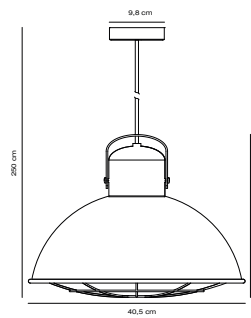

NEW Galvanized 2213051031
Metal

Porter Wall light by Says Who

Masterbox Qty. 3
Size H: 17 cm, W: 20 cm, L: 20 cm, Shade Ø: 9 cm, Tilt angle: 80°
IP Class IP20, Class 2 (Double isolated)
Cable Black 150 cm, replaceable. Switch on the cable
Canopy . Dimension: 2 cm
Lightsource E27 - not included
Can not be dimmed

Features

Rough and industrial galvanized expression
Adjustable lamp head for a directional light
Can both be used as wall lamp and spot
Galvanized inside