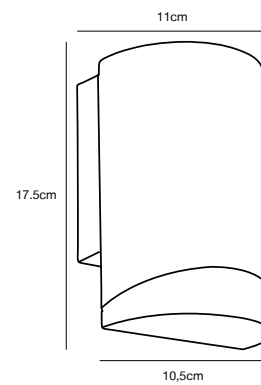

Black 45481003
Aluminium/Plastic

ARN Double Wall light

Masterbox Qty. 3
Size H: 22,5 cm, W: 10,5 cm, D: 11 cm, Base: 9 x 12 cm
IP Class IP44, Class 1 (Earth contact)
Lightsource GU10 - Not included

Features
Build-in parallel connection