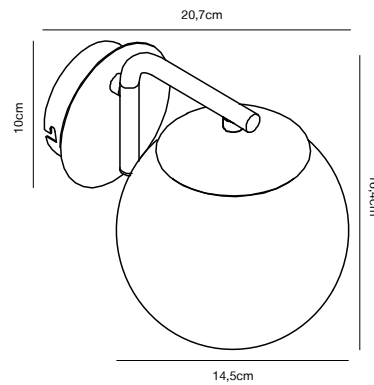

Black 2010303003
Metal