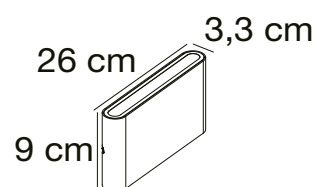

### Features

Super slim design  
High light output (990 lumen)  
Parallel connection possible  
5 year LED guarantee

**Black 2118221003**  
Plastic