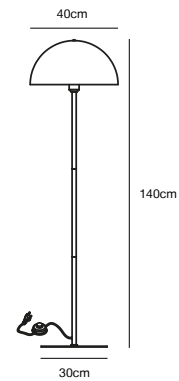

NEW Black 2213505003
Metal

EXPLORE Table lamp

- **Masterbox** Qty. 3
- **Size** H: 55 cm, W: 23,4 cm, Shade Ø: 5,5 cm, Tube Ø: 1,5 cm, Base Ø: 15 cm
- **IP Class** IP20, Class 2 (Double isolated)
- **Cable** Black 150 cm, non replaceable. Switch on the cable
- **Lightsource** GU10 - not included
  Can not be dimmed

- **Features**
- Contemporary and simple style
- Adjustable lamp head for a directional light
- Flexible arm for a directional light