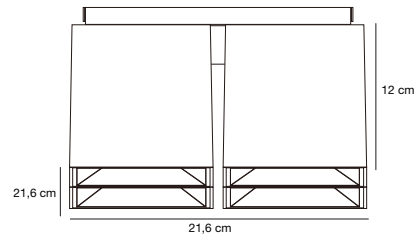

White/White 47540101
Metal/Plastic