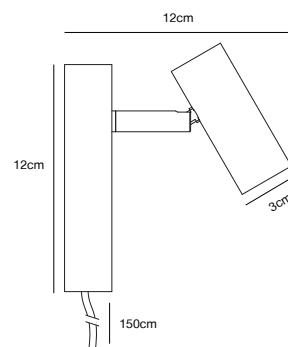

Features

- Minimalist and streamlined design
- Adjustable lamp head for a directional light
- Moodmaker™ ouch dimmable on base
- 5 year LED guarantee