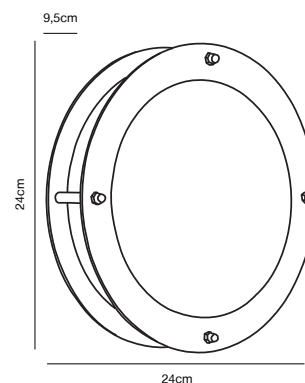

*15 year guarantee on corrosion

MALTE Wall light

Masterbox Qty. 3
Size D: 9,5 cm, Ø: 24 cm
IP Class IP54, Class 1 (Earth contact)
Lightsource E27 - Not included

Features
Build-in parallel connection

*15 year guarantee on corrosion

MALTE Wall light

Masterbox Qty. 3
Size D: 9,5 cm, Ø: 24 cm
IP Class IP54, Class 1 (Earth contact)
Lightsource E27 - Not included

Features
Build-in parallel connection