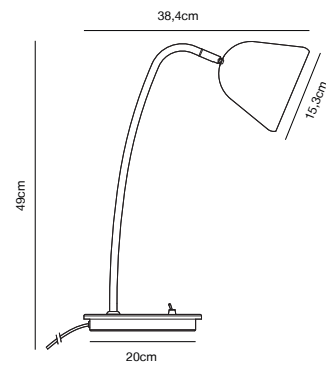

Beige 2112124001
Metal

FLEUR 24 Floor lamp by Says Who

Masterbox Qty. 2
Size H: 148 cm, W: 26,5 cm, L: 61,2 cm, Shade Ø: 23,4 cm,
Tube Ø: 1,6 cm, Base Ø: 26,5 cm, Tilt angle: 64°
IP Class IP20, Class 2 (Double isolated)
Cable White 150 cm, non replaceable. Switch on the fixture
Lightsource E27 - not included
Can not be dimmed

Features
Vintage design
Elegant brass details
On/off rocking switch
Adjustable lamp head for a directional light