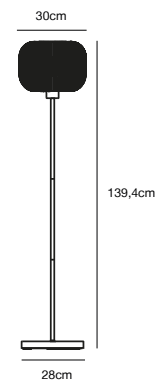

White 39489901
Metal