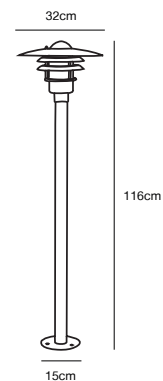

*15 year guarantee on corrosion

Galvanized 71432031*
Galvanized steel/Glass

LØNSTRUP 22 Sensor Wall light

Masterbox Qty. 3
Size H: 26,5 cm, D: 26,5 cm, Shade Ø: 22 cm, Tube Ø: 1,9 cm, Base: 9.4 cm
IP Class IP44, Class 1 (Earth contact)
Lightsource E27 - Not included

Features
Build-in parallel connection

Black 71428003
Metal/Glass

Galvanized 71428031*
Galvanized steel/Glass

*15 year guarantee on corrosion

LØNSTRUP 32 Garden light

Masterbox Qty. 3
Size H: 116 cm, Shade Ø: 32 cm, Tube Ø: 5 cm, Base Ø: 15 cm
IP Class IP44, Class 2 (Double isolated)
Lightsource E27 - Not included

Features
Build-in parallel connection
Can be mounted on Nordlux base unit