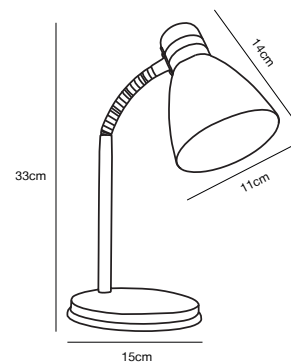

CERA Floor lamp by Kaare Bækgaard

1. **Masterbox** Qty. 2
   Size H: 140 cm, Shade Ø: 36 cm, Tube Ø: 1,9 cm, Base Ø: 24 cm
   IP Class IP20, Class 2 (Double isolated)
   Cable Textile cable: Black 150 cm, non replaceable. Switch on the cable
   Lightsource E27 - not included
   Can not be dimmed

Features

Contemporary art deco style
Brass adds cosiness and warmth to the interior

CYCLONE Table lamp

1. **Masterbox** Qty. 3
   Size H: 33 cm, Shade Ø: 11 cm, Tube Ø: 1,4 cm, Base Ø: 15 cm
   IP Class IP20, Class 2 (Double isolated)
   Cable White/Black 155 cm, non replaceable. Switch on the cable
   Lightsource E14 - not included
   Can not be dimmed

Features

Contemporary classic style
Flexible arms for a directional light