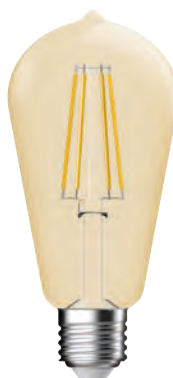

A+ F

Goldcolor
2080052758

Lightsource
Ø: 6.4 cm,

Beamangle
360°,

15000
Hours,

Not dimmable

E27 St64 Deco Dim | Light Bulb | Gold

Masterbox Qty. 6
Size H: 14 cm, Ø: 6.4 cm
Type Light Bulb
Lightsource E27, Wattage: 4.9W
(35W), 400 Lumen, 2200 Kelvin, 15000 Hours, RA 80,
Beamangle 360°
Has built-in dimmable light source for wall
dimmer, 220-240 Volt
Energy class G

E27 St64 Deco Dim | Light Bulb | Gold

Masterbox Qty. 6
Size H: 14 cm, Ø: 6.4 cm
Type Light Bulb
Lightsource E27, Wattage: 4.2W
(35W), 400 Lumen, 2500 Kelvin, 15000 Hours, RA 80,
Beamangle 360°
Has built-in dimmable light source for wall
dimmer, 220-240 Volt
Energy class F