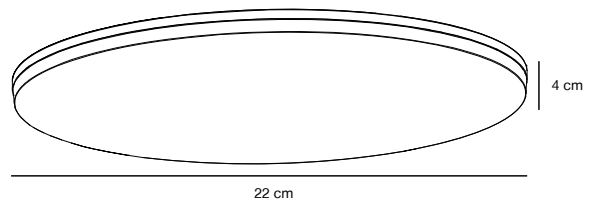

White 2210256001
Plastic

VIC 29 4000K Ceiling light

Masterbox Qty. 3
Size H: 4 cm, Shade Ø: 29 cm
IP Class IP40, Class 2 (Double isolated)
Cable Plastic white 15 cm, non replaceable
Lightsource LED Module - 24W, 2400 Lumen, 4000K Kelvin,
Cannot be dimmed

Features

Integrated LED with high lumen output
Easy installation

White 2210236001
Plastic

VIC 35 3000K Ceiling light

Masterbox Qty. 3
Size H: 4,3 cm, Ø: 35 cm,
IP Class IP40, Class 2 (Double isolated)
Cable Plastic white 15 cm, non replaceable
Lightsource LED Module - 36W, 3200 Lumen, 3000K Kelvin,
Cannot be dimmed

Features

Integrated LED with high lumen output
Easy installation