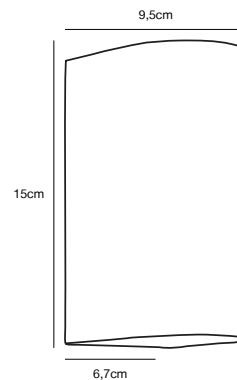

ASBOL Kubi Wall light

- **Masterbox** Qty. 6
- **Size** H: 15 cm, W: 6,7 cm, D: 9,5 cm, Base: 5,5 x 14 cm
- **IP Class** IP44, Class 1 (Earth contact)
- **Lightsources** LED Module - Inkl. 2X6,5W
  LED, 350 Lumen, 3000 Kelvin, 20000 Hours, RA 80,
  Beamangle 120°

1. **Features**
2. 3 light effects included
   - High 2x350 lumen output
   - 5 year LED guarantee
   - Built-in parallel connection
   - 5 year LED guarantee

ASBOL Round Wall light

- **Masterbox** Qty. 6
- **Size** H: 15 cm, W: 6,7 cm, D: 9,5 cm, Base: 5,5 x 14 cm
- **IP Class** IP44, Class 1 (Earth contact)
- **Lightsources** LED Module - Inkl. 2X6,5W
  LED, 350 Lumen, 3000 Kelvin, 20000 Hours, RA 80,
  Beamangle 120°

1. **Features**
2. 3 light effects included
   - High 2x350 lumen output
   - 5 year LED guarantee
   - Built-in parallel connection
   - 5 year LED guarantee