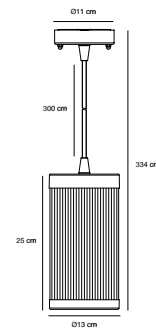

Features

- Durable, powder coated metal
- Ripped diffuser creates a pleasant light
- Parallel connection possible

NEW White 2218075001
Aluminium