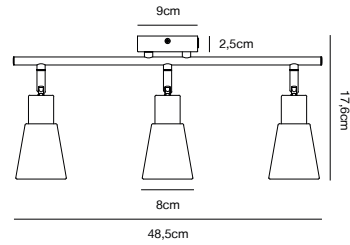

Black 2112950003
Metal/Opal glass

COLE 5-Spot Spot light

1. **Masterbox** Qty. 3
   Size H: 18,6 cm, W: 87 cm, L: 24,2 cm, D: 24,2 cm, Shade Ø: 8 cm, Base Ø: 11 cm, Tilt angle: 90°
   IP Class IP20, Class 2 (Double isolated)
   Canopy Color: Black, Material: Metal. Dimension: 11 cm
   Lightsource E14 - not included
   Can be dimmed by choosing a dimmable bulb

1. **Features**
   Minimalist and classic design
   Opal glass shade
   Adjustable lamp head for a directional light