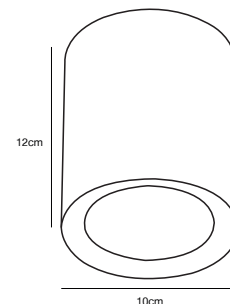

LandonSmar Ceiling light

Masterbox Qty. 3
Size H: 8,2 cm, Ø: 12.5 cm
IP Class IP44, Class 2 (Double isolated)
Lightsource LED Module - 8W LED, 700 Lumen, 2700-6500 Kelvin, 25000 Hours, RA 80, Beamangle 110°
Built-in dimmable light source with Nordlux Smart functionality

Features

Smart use for dim and for inner and outside ring
Smart use of CCT 2700-6500K
IP44-lid protected water splashing all directions
Incl. extra lid for mounting on NO/SW hook (IP20)
Built-in connector block, memory and reset function
Easy screwless connection

LandonSmar Long Ceiling light

Masterbox Qty. 3
Size H: 14 cm, Ø: 12.5 cm
IP Class IP44, Class 2 (Double isolated)
Lightsource LED Module - 8W LED, 700 Lumen, 2700-6500 Kelvin, 25000 Hours, RA 80, Beamangle 110°
Built-in dimmable light source with Nordlux Smart functionality

Features

Smart use for dim and for inner and outside ring
Smart use of CCT 2700-6500K
IP44-lid protected water splashing all directions
Incl. extra lid for mounting on NO/SW hook (IP20)
Built-in connector block, memory and reset function
Easy screwless connection