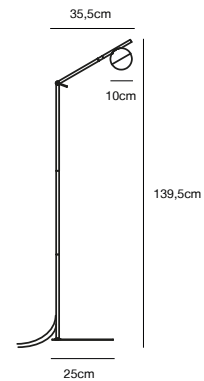

Black 2010971003
Metal/Opal glass