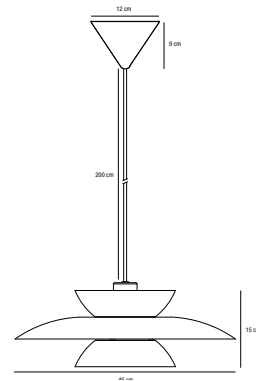

NEW Black 2213615003
Metal

CARMEN Table lamp by Says Who

Masterbox Qty. 2
Size H: 43 cm, W: 26 cm, L: 26 cm, Shade Ø: 26 cm,
Tube Ø: 1,15 cm
IP Class IP20, Class 2 (Double isolated)
Cable Textile cable: Black 150 cm, non replaceable. Switch on the
cable
Lightsource E14 - not included
Can not be dimmed

Features

Scandinavian clean and soft lines
Multiple layered shades create a soft, diffused light