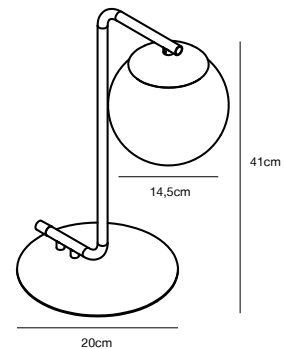

Black 2010583003
Metal/Opal Glass

Brass 2010583035
Metal/Opal Glass

GRANT 3-Spot Pendant

1. **Masterbox** Qty. 3
   Size H: 29,23 cm, W: 14,5 cm, L: 69,3 cm
   IP Class IP20, Class 2 (Double isolated)
   Canopy Color: Black/Brass, Material: Metal. Dimension: 12 cm
   Lightsource E14 - not included
   Can be dimmed by choosing a dimmable bulb

Features

- Glamorous modern style
- Three glass domes that emit a soft light
- Provides a soft, diffused light
- Matt white opal mouth blown glass

GRANT Table lamp

1. **Masterbox** Qty. 3
   Size H: 41 cm, Shade Ø: 14,5 cm, Base Ø: 20 cm
   IP Class IP20, Class 2 (Double isolated)
   Cable White/Black 180 cm, non replaceable. Switch on the cable
   Lightsource E14 - not included
   Can not be dimmed

Features

- Glamorous modern style
- Matt white opal mouth blown glass
- Provides a soft, diffused light