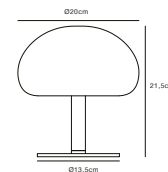

Moodmaker™ Step Dimming