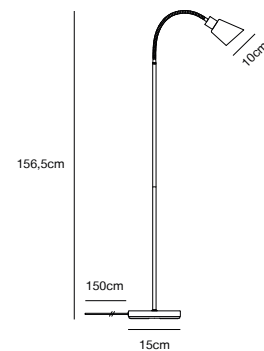

MOLLI Table lamp

Masterbox Qty. 3
Size H: 46 cm, W: 15 cm, L: 16,7 cm, Shade Ø: 10 cm,
Tube Ø: 1,27 cm, Base Ø: 15 cm, Tilt angle: 90°
IP Class IP20, Class 2 (Double isolated)
Cable Black 150 cm, non replaceable. Switch on the fixture
Lightsource E14 - not included
Can not be dimmed

Features

Minimalist and classic design
Oblique, opal glass shade
Adjustable lamp head for a directional light

MOLLI Floor lamp

Masterbox Qty. 2
Size H: 156,5 cm, W: 23 cm, L: 23 cm, Shade Ø: 10 cm,
Tube Ø: 1,53 cm, Base Ø: 15 cm
IP Class IP20, Class 2 (Double isolated)
Cable Black 150 cm, non replaceable. Switch on the cable
Lightsource E14 - not included
Can not be dimmed

Features

Minimalist and classic design
Oblique, opal glass shade
Adjustable lamp head for a directional light