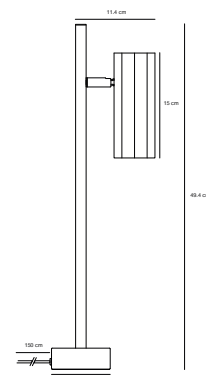

NEW Black 2213423003
Metal

NEW Brass 2213423035
Metal

ALANIS Pendant by Says Who

1. **Masterbox** Qty. 3
   Size H: 15 cm, L: 90 cm, Shade Ø: 6 cm, Tube Ø: 1,5 cm, Tilt angle: 40°
   IP Class IP20, Class 2 (Double isolated)
   Cable White/Black 200 cm, non replaceable
   Canopy Color: Brass/Black, Material: Metal. Dimension: 2,5 cm
   Lightsource GU10 - not included
   Can be dimmed by choosing a dimmable bulb

Features

Minimalist and streamlined design
10-sided profile giving a streamlined, yet soft look
Perfect above the dining or kitchen table

NEW Black 2213455003
Metal

NEW Brass 2213455035
Metal

ALANIS Table lamp by Says Who

1. **Masterbox** Qty. 3
   Size H: 49,5 cm, W: 8 cm, L: 8 cm, Shade Ø: 6 cm, Base Ø: 8 cm, Tilt angle: 40°
   IP Class IP20, Class 2 (Double isolated)
   Cable Black/White 150 cm, non replaceable. Switch on the base
   Lightsource GU10 - not included
   Can not be dimmed

Features

Minimalist and streamlined design
10-sided profile giving a streamlined, yet soft look
Slim, simple lines
On/off switch on top of lamp head