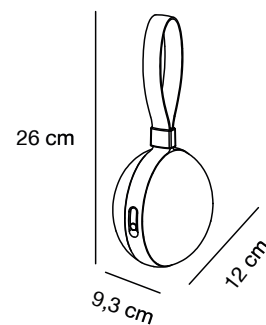

ARA Battery light

- **Masterbox** Qty. 3
- **Size** H: 29,2 cm, Shade Ø: 19,7 cm
- **IP Class** IP54, Class 3 (12V)
- **Cable** White 100 cm. Switch on the base
- **Lightsource** LED Module - 2W LED, 190 Lumen, 3000 Kelvin, 30000 Hours, RA 80, Beamangle 125°

Features

- Battery powered
- 3-step Moodmaker™ function
- Up to 80 hours of battery life
- 5 year LED guarantee

Moodmaker™ Step Dimming

BRING 12 Battery light by DTA

- **Masterbox** Qty. 3
- **Size** H: 26 cm, Ø: 12 cm, Shade Ø: 12 cm
- **IP Class** IP44, Class 3 (12V)
- **Cable** Black 100 cm. Switch on the base
- **Lightsource** LED Module, 70 Lumen, 2700 Kelvin, 25000 Hours, RA 83

Features

- Easy to bring everywhere (battery powered)
- Made from recycled materials
- Water resistant (IP65)
- Just tap to turn on/off
- USB cable for charging included
- Long battery life
- 5 year LED guarantee

Moodmaker™ Step Dimming