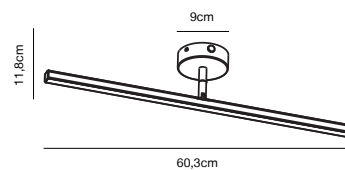

White 83061001
Metal/Plastic

Brushed steel 83061032
Metal/Plastic

IP S13 40 Bathroom lighting by Bønnelycke MDD

Masterbox Qty. 3
Size L: 40,3 cm, D: 11,8 cm, Ø9
IP Class IP44, Class 2 (Double isolated)
Lightsource LED Module - 5.6W LED, 406 Lumen, 3000 Kelvin,
30000 Hours, RA 80, Beamangle 120°, Cannot be dimmed

Features
Adjustable reflector
Also ideal to install as picture light
5 year LED guarantee

White 83071001
Metal/Plastic

Brushed steel 83071032
Metal/Plastic

IP S13 60 Bathroom lighting by Bønnelycke MDD

Masterbox Qty. 3
Size L: 60,3 cm, D: 11,8 cm, Ø9
IP Class IP44, Class 2 (Double isolated)
Lightsource LED Module - 6.3W LED, 443 Lumen, 3000 Kelvin,
30000 Hours, RA 80, Beamangle 120°, Cannot be dimmed

Features
Adjustable reflector
Also ideal to install as picture light
5 year LED guarantee