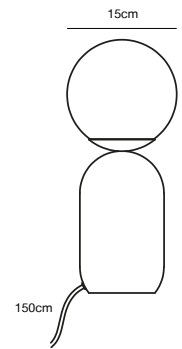

Features

Contemporary and simple style
Organic shape
White opal mouth blown glass and matte metal