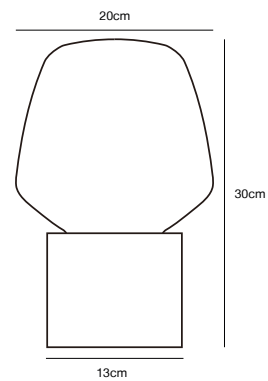

Features

Industrial style

Design your own lamp with a decorative bulb

PEND Accessories

- **Masterbox** Qty. 12
- **Size** L: 200 cm
- **IP Class** IP20, Class 2 (Double isolated)
- **Cable** Black 200 cm,
- **Canopy** Color: Black, Material: Plastic
- **Lightsource** E27 - not included
  Can be dimmed by choosing a dimmable bulb

Features

Accessory for pendant

Includes socket, spiral cable and canopy