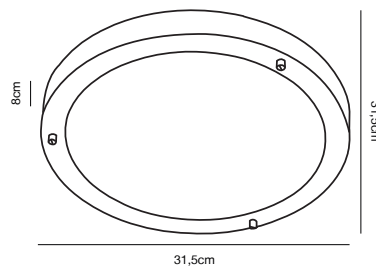

ANCONA Maxi Ceiling light

- **Masterbox** Qty. 3
- **Size** H: 8 cm, Shade Ø: 31,5 cm,
- **IP Class** IP44-43, Class 1 (Earth contact)
- **Lightsource** E27 - not included, Max. 2X40W,
  Can be dimmed by choosing a dimmable bulb

- **Features**
  Ideally suited for combination with Nordlux Smart