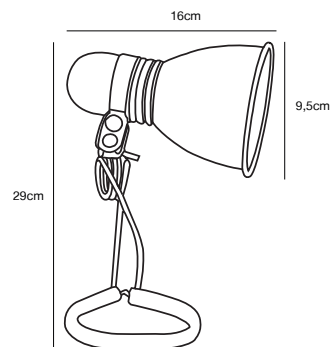

White 47141001
Metal

Black 47141003
Metal

TEXAS Wall light

1. **Masterbox** Qty. 3
   Size H: 18 cm, W: 13 cm, D: 20 cm, Shade Ø: 12,5 cm, Base: Ø 12,5 cm
   IP Class IP20, Class 2 (Double isolated)
   Cable White/Black 180 cm, replaceable. Switch on the fixture
   Lightsource E27 - not included
   Can not be dimmed

1. **Features**
   Contemporary and simple style
   Adjustable lamp head for a directional light

PHOTO Clamp lamp

1. **Masterbox** Qty. 6
   Size H: 16 cm, D: 29 cm, Shade Ø: 9,5 cm
   IP Class IP20, Class 2 (Double isolated)
   Cable Black 200 cm, non replaceable. Switch on the cable
   Lightsource E27 - not included
   Can not be dimmed

1. **Features**
   Industrial style
   Clamp for fasten on shelf or other edge
   Adjustable lamp head for a directional light