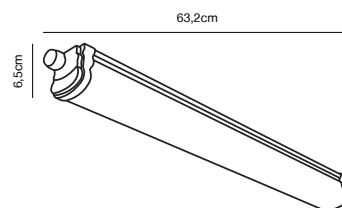

White 47716101
Plastic

OAKLAND 60 Single Batten Light Fitting

Masterbox Qty. 6
Size H: 6,3 cm, W: 6,3 cm, L: 63,2 cm
IP Class IP65, Class 2 (Double isolated)
Lightsource LED Module - 12W LED, 1250 Lumen, 4000 Kelvin,
25000 Hours, RA 80, Beamangle 125°, Cannot be dimmed

Features

Upgraded generation - lumen uplift
Parallel connection possible
Twist lock - Easy connect
Centred wiring - new higher brackets cable lead
IP65 - In and outdoor use
5 year LED guarantee

White 47726101
Plastic

OAKLAND 60 Double Batten Light Fitting

Masterbox Qty. 6
Size H: 6,5 cm, W: 8,3 cm, L: 63,2 cm
IP Class IP65, Class 2 (Double isolated)
Lightsource LED Module - 23W LED, 2400 Lumen, 4000 Kelvin,
25000 Hours, RA 80, Beamangle 125°, Cannot be dimmed

Features

Upgraded generation - lumen uplift
Parallel connection possible
Twist lock - Easy connect
Centred wiring - new higher brackets cable lead
IP65 - In and outdoor use
5 year LED guarantee