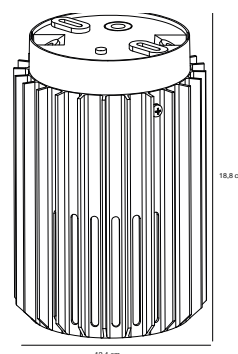

ALUDRA Wall light by Jacob Jensen Design

Masterbox Qty. 3
Size H: 16,8 cm, D: 17,4 cm, Shade Ø: 12,4 cm
IP Class IP54, Class 1 (Earth contact)
Lightsources E27 - Not included

Features
Small, compact design
Beautiful light and shadow effect
Parallel connection possible

ALUDRA Ceiling light by Jacob Jensen Design

Masterbox Qty. 3
Size H: 18,8 cm, Shade Ø: 12,4 cm
IP Class IP54, Class 1 (Earth contact)
Lightsources E27 - Not included

Features
Small, compact design
Beautiful light and shadow effect