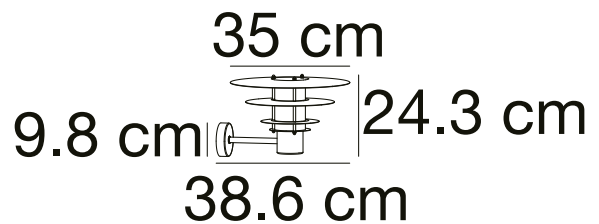

BASTIA 35 Wall light

Masterbox Qty. 2
Size H: 24,3 cm, D: 38,6 cm, Shade Ø: 35 cm, Base: 9.8 cm
IP Class IP54, Class 1 (Earth contact)
Lightsources E27 - Not included

Features
Parallel connection possible
Only one visible screw