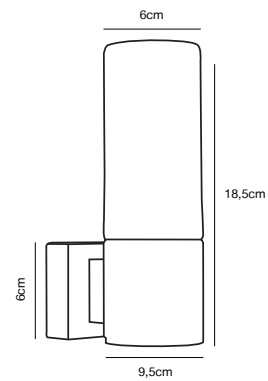

Chrome 17141029
Glass/Metal