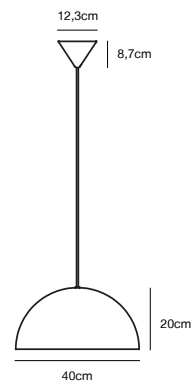

ELLEN 30 Pendant

- **Masterbox** Qty. 3
- **Size** Shade Ø: 30 cm
- **IP Class** IP20, Class 2 (Double isolated)
- **Cable** Textile cable: Black/White 200 cm, non replaceable
- **Canopy** Color: Black/White, Material: Plastic. Dimension: 12,3 cm
- **Lightsource** E27 - not included
  Can be dimmed by choosing a dimmable bulb

Features
Contemporary and simple style
Creating a soft downlight

ELLEN 40 Pendant

- **Masterbox** Qty. 2
- **Size** Shade Ø: 40 cm
- **IP Class** IP20, Class 2 (Double isolated)
- **Cable** Textile cable: White/Black 200 cm, non replaceable
- **Canopy** Color: White/Black, Material: Plastic. Dimension: 12,3 cm
- **Lightsource** E27 - not included
  Can be dimmed by choosing a dimmable bulb

Features
Contemporary and simple style
Creating a soft downlight