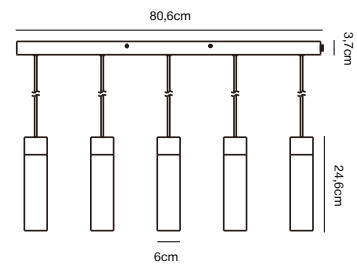

TILO 3-Spot Pendant

- **Masterbox** Qty. 3
- **Size** W: 22 cm, L: 6 cm, Shade Ø: 6 cm
- **IP Class** IP20, Class 2 (Double isolated)
- **Cable** Textile cable: Black 200 cm, non replaceable
- **Canopy** Color: Black, Material: Metal. Dimension: 22,6 cm
- **Lightsource** GU10 - not included
  Can be dimmed by choosing a dimmable bulb

Features

- Natural Scandinavian simplicity
- Natural mix of ash wood and matte metal
- Emits a precise downward light

TILO 5-Spot Pendant

- **Masterbox** Qty. 2
- **Size** W: 6 cm, L: 80,6 cm, Shade Ø: 6 cm
- **IP Class** IP20, Class 2 (Double isolated)
- **Cable** Textile cable: Black 200 cm, non replaceable
- **Canopy** Color: Black, Material: Metal. Dimension: 80,6 cm
- **Lightsource** GU10 - not included
  Can be dimmed by choosing a dimmable bulb

Features

- Natural Scandinavian simplicity
- Natural mix of ash wood and matte metal
- Emits a precise downward light