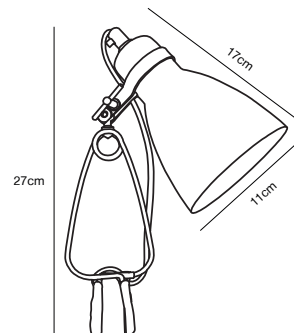

White 72991001
Metal

Black 72991003
Metal

CYCLONE Wall light

1. **Masterbox** Qty. 6
   Size H: 37 cm, W: 12,5 cm, D: 37 cm, Shade Ø: 11 cm,
   Tube Ø: 1,1 cm, Base: Ø 12,5 cm
   IP Class IP20, Class 1 (Earth contact)
   Cable Black/White. Switch on the fixture
   Lightsource E14 - not included
   Can not be dimmed

1. **Features**
   Contemporary classic style
   Flexible arms for a directional light
   Supplied without cable

CYCLONE Clamp lamp

1. **Masterbox** Qty. 3
   Size H: 27 cm, Shade Ø: 11 cm
   IP Class IP20, Class 2 (Double isolated)
   Cable Black/White 200 cm, non replaceable. Switch on the cable
   Lightsource E14 - not included
   Can not be dimmed

1. **Features**
   Contemporary classic style
   Clamp for fasten on shelf or other edge
   Flexible arms for a directional light