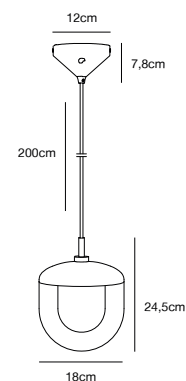

Features

Nordic contemporary design
Mouth blown colour fading glass
With opal white light diffuser for a soft light (optional)
Can be used without the diffuser and with a decorative bulb of your own choosing