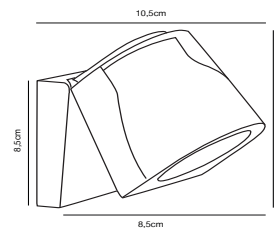

White 78531001
Metal/Plastic

Brushed steel 78531032
Metal/Plastic

IP S6 Bathroom lighting by Bønnelycke MDD

1. **Masterbox** Qty. 3
   Size H: 18 cm, D: 19 cm, Shade Ø: 12,1 cm
   IP Class IP44, Class 2 (Double isolated)
   Lightsource GU10 - not included, Max. 8W SMD LED,
   Can be dimmed by choosing a dimmable bulb

Features

Ideally suited for combination with Nordlux Smart
Adjustable reflector
Also ideal to install in other indoor rooms
Ideally suited as bed lamp

White 83051001
Metal/Plastic

Chrome 83051033
Metal/Plastic

IP S12 Bathroom lighting by Bønnelycke MDD

1. **Masterbox** Qty. 3
   Size H: 9 cm, W: 8,5 cm, D: 10,5 cm
   IP Class IP44, Class 2 (Double isolated)
   Lightsource LED Module - 5W LED, 400 Lumen, 3000 Kelvin,
   20000 Hours, RA 80, Beamangle 120°, Cannot be dimmed

Features

Adjustable reflector
Also ideal to install in other indoor rooms
5 year LED guarantee