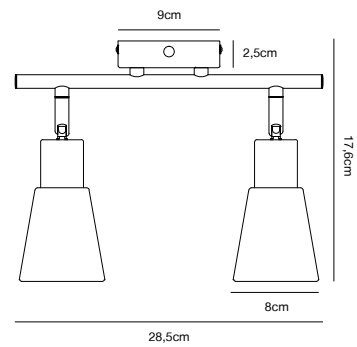

Black 2112991003
Metal/Opal glass

COLE Wall light

1. **Masterbox** Qty. 3
   Size H: 15,3 cm, W: 9,5 cm, L: 19 cm, D: 19 cm, Shade Ø: 8 cm,
   Base Ø: 9,5 cm, Tilt angle: 90°
   IP Class IP20, Class 2 (Double isolated)
   Cable Black 150 cm, replaceable. Switch on the fixture
   Lightsource E14 - not included
   Can not be dimmed

Features

- Minimalist and classic design
- Opal glass shade
- Adjustable lamp head for a directional light
- Ideal for bed light