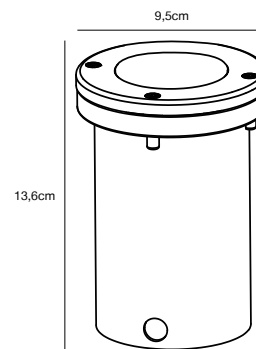

NEW **Stainless steel 2218400034**
Stainless steel

ANDOR Round Recessed light

Masterbox Qty. 3
Size H: 14,8 cm, W: 11 cm, L: 11 cm
IP Class IP67, Class 1 (Earth contact)
Lightsource GU10 - Not included

Features
Ground recessed spotlight perfect for the driveway, walkway or garden
Suited for a GU10 bulb
Parallel connection possible