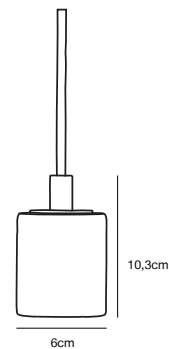

NOTTI Table lamp

- **Masterbox** Qty. 3
- **Size** H: 34,5 cm, W: 15 cm, L: 15 cm, Shade Ø: 15 cm, Base Ø: 12 cm
- **IP Class** IP20, Class 2 (Double isolated)
- **Cable** Textile cable: Black/White 150 cm, non replaceable. Switch on the cable
- **Lightsource** E14 - not included
  Can not be dimmed

Features

Contemporary and simple style
Organic shape
White opal mouth blown glass and matte metal

SIV Pendant

- **Masterbox** Qty. 3
- **Size** H: 10 cm, Ø: 6 cm
- **IP Class** IP20, Class 1 (Earth contact)
- **Cable** Textile cable: White/Black 270 cm, non replaceable
- **Canopy** Color: White/Black, Material: Metal. Dimension: 8,5 cm
- **Lightsource** E27 - not included
  Can be dimmed by choosing a dimmable bulb

Features

Nature style
Genuine marble in nature's playful colours
Create your own design expression with a decorative bulb