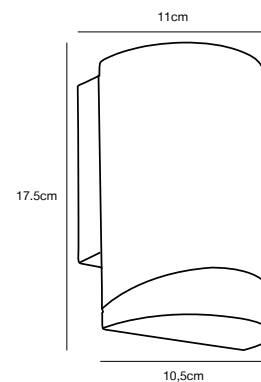

ARN Single Wall light

Masterbox Qty. 3
Size H: 17,5 cm, W: 10,5 cm, D: 11 cm, Base: 9 x 12 cm
IP Class IP44, Class 1 (Earth contact)
Lightsource GU10 - Not included

Features
Build-in parallel connection

ARN Double Wall light

Masterbox Qty. 3
Size H: 22,5 cm, W: 10,5 cm, D: 11 cm, Base: 9 x 12 cm
IP Class IP44, Class 1 (Earth contact)
Lightsource GU10 - Not included

Features
Build-in parallel connection