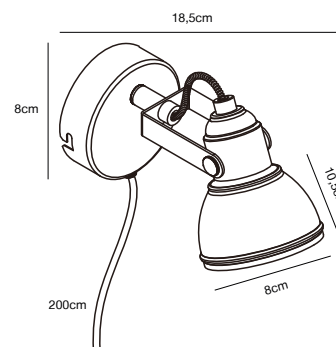

ASLAK Wall light

Masterbox Qty. 3
Size H: 10,5 cm, D: 18,5 cm, Shade Ø: 8 cm, Base: Ø 8 cm
IP Class IP20, Class 2 (Double isolated)
Cable Black/White 200 cm, replaceable. Switch on the cable
Lightsource GU10 - not included
Can not be dimmed

Features
Industrial style
Tilting and turning shade
Same color inside as outside