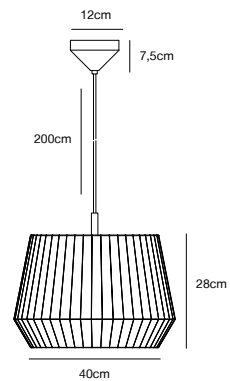

White 2112373001
Textile/Metal