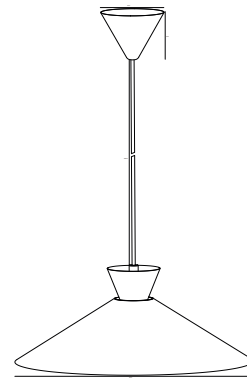

NEW White 2213385001
Metal