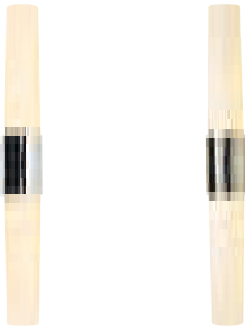

Chrome 2015321033 Plastic
Brushed Nickel 2015321055 Plastic