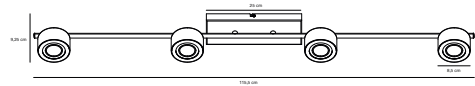

CLYDE 4-Spot Spot light

- **Masterbox** Qty. 3
- **Size** H: 10 cm, W: 115 cm, L: 115 cm, Shade Ø: 8,5 cm, Tube Ø: 1,25 cm
- **IP Class** IP20, Class 2 (Double isolated)
- **Canopy** Color: Black, Material: Metal. Dimension: 2,5 cm
- **Lightsource** LED Module - 5W LED, 350 Lumen, 2700 Kelvin, 25000 Hours, RA 80, Beamangle 120°
  Has built-in dimmable light source with Moodmaker™ functionality