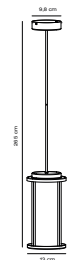

Features

Durable materials well-suited for harsh weather
Ripped diffuser creates a pleasant light

NEW Galvanized 2218295031*
Galvanized steel