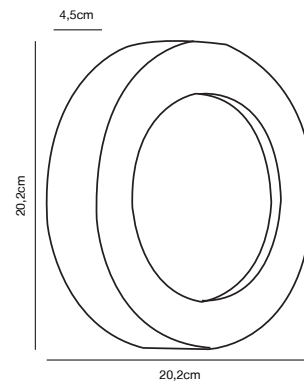

Black 84136003
Metal/Plastic

TETON Ceiling light

Masterbox Qty. 3
Size Shade Ø: 20,2 cm
IP Class IP54, Class 1 (Earth contact)
Lightsource LED Module - 12W LED, 590 Lumen, 3000 Kelvin, 30000 Hours, RA 80

Features
5 year LED guarantee
Build-in parallel connection