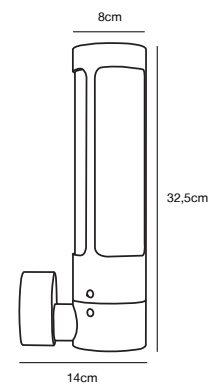

*15 year guarantee on corrosion

FUSE Garden light by Bønnelycke MDD

Masterbox	Qty. 1
Size	H: 165 cm, Shade Ø: 35 cm, Tube Ø: 2,5 cm
IP Class	IP44, Class 2 (Double isolated)
Cable	Black 500 cm,
Lightsource	E27 - Not included

Features

Spear for effortless placement
Mesh light and shadow effect
Designed by Bønnelycke MDD

Parallel connection

*15 year guarantee on corrosion

HELIX Wall light by Bønnelycke MDD

Masterbox	Qty. 3
Size	H: 32,5 cm, D: 14 cm, Shade Ø: 8 cm
IP Class	IP44, Class 1 (Earth contact)
Lightsource	GU10 - Not included

Features

Parallel connection possible