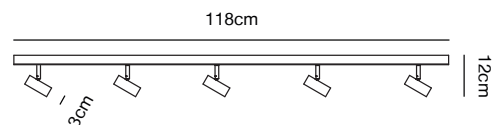

Features

- Minimalist and streamlined design
- Adjustable lamp head for a directional light
- Moodmaker™ 3-step dimmable on wall switch
- 5 year LED guarantee