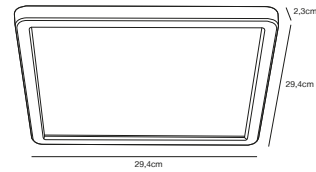

White 2015056101
Plastic

Brushed Nickel 2015056155
Plastic

OJA 29 Square IP20 3000/4000K Ceiling light

Masterbox Qty. 3
Size H: 2,3 cm, Ø: 29,4 cm
IP Class IP20, Class 2 (Double isolated)
Lightsource LED Module - 14,5W
LED, 1600 Lumen, 3000/4000 Kelvin, 30000 Hours, RA 80,
Beamangle 120°,
Has built-in dimmable light source
with Moodmaker™ functionality

Features
3-step Moodmaker™ (3000/4000 kelvin) by your regular wall switch
Night light with backlight effect
Easy twist lock connection and easy installation
5 year LED guarantee

Moodmaker™ Step Dimming

Step 1
4000K

Step 2
3000K

Step 3
20% 3000K

Black 2015066103
Plastic

Chrome 2015066133
Plastic

OJA 29 Square IP54 3000/4000K Ceiling light

Masterbox Qty. 3
Size H: 2,5 cm, Ø: 30 cm
IP Class IP54, Class 2 (Double isolated)
Lightsource LED Module - 14,5W LED, 1600 Lumen, 3000/4000 Kelvin, 30000 Hours,
RA 80, Beamangle 120°,
Has built-in dimmable light source with
Moodmaker™ functionality

Features
3-step Moodmaker™ (3000/4000 kelvin) by your regular wall switch
Night light with backlight effect
Easy twist lock connection and easy installation
5 year LED guarantee

Moodmaker™ Step Dimming

Step 1
4000K

Step 2
3000K

Step 3
20% 3000K