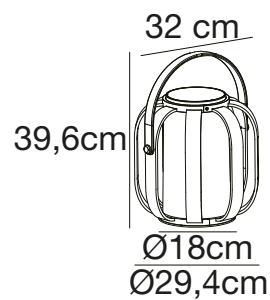

NEW Nature(brown) 2118095062
Bamboo/Plastic

LEO Battery light by Says Who EXEMPT

1. **Masterbox** Qty. 2
   Size H: 30 cm, Ø: 29.9 cm, Shade Ø: 29,9 cm, Base Ø: 18 cm
   IP Class IP44, Class 3 (12V)
   Cable Black 100 cm. Switch on the base
   Canopy . Dimension: A cm
   Lightsource SolarLed - 4W LED, 300 Lumen, 2700 Kelvin, 30000 Hours, RA 80, Beamangle 240°

Features

- Solar charged
- High light output (300 lumen)
- Turns on automatically when darkness falls
- 30 cm high (suitable for Kettle spike and tripod)
- 5 year LED guarantee