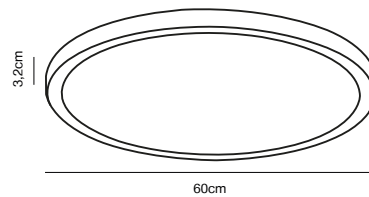

OJA 60 IP20 2700K Step-Dim Ceiling light

Masterbox Qty. 3
Size H: 3,2 cm, Ø: 60 cm
IP Class IP20, Class 1 (Earth contact)
Lightsource LED Module - 38W LED, 3200 Lumen, 2700 Kelvin, 25000 Hours, RA 80, Beamangle 120°, Has built-in dimmable light source with Moodmaker™ functionality

Features
3-step Moodmaker™ dimming by your regular wall switch
Night light with backlight effect
Easy twist lock connection and easy installation
5 year LED guarantee

Moodmaker™ Step Dimming

OJA 60 IP20 4000K Step-Dim Ceiling light

Masterbox Qty. 3
Size H: 3,2 cm, Ø: 60 cm
IP Class IP20, Class 1 (Earth contact)
Lightsource LED Module - 38W LED, 3400 Lumen, 2700K Kelvin, 25000 Hours, RA 80, Beamangle 120°, Has built-in dimmable light source with Moodmaker™ functionality

Features
3-step Moodmaker™ dimming by your regular wall switch
Ultra-thin design
Backlight effect
5 year LED guarantee

Moodmaker™ Step Dimming