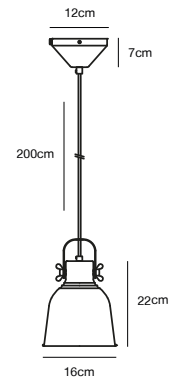

Anthracite 48793003
Metal

ADRIAN 25 Pendant

1. **Masterbox** Qty. 3
   Size H: 36 cm, W: 25 cm, L: 25 cm, Shade Ø: 25 cm, Tilt angle: 180°
   IP Class IP20, Class 2 (Double isolated)
   Cable Textile cable: Black/White 200 cm, non replaceable
   Canopy Color: Black, Material: Metal. Dimension: 12 x 7 cm
   Lightsource E27 - not included
   Can be dimmed by choosing a dimmable bulb

1. **Features**
   Industrial style
   Tilting and turning shade