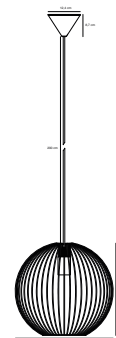

NEW Black 2213313003
Metal

BERONI 40 Pendant by Says Who

Masterbox	Qty. 2
Size	H: 33 cm, W: 40 cm, L: 40 cm, Shade Ø: 40 cm
IP Class	IP20, Class 2 (Double isolated)
Cable	Textile cable: Black 200 cm, non replaceable
Canopy	Color: Black, Material: Plastic. Dimension: 8,7 cm
Lightsource	E27 - not included Can be dimmed by choosing a dimmable bulb

Features

Minimalistic, yet industrial expression
Create your own design expression with a decorative bulb
Elegant finish connecting shade to socket