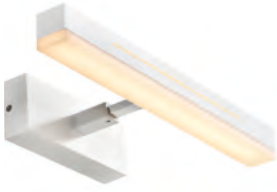

White c
Aluminium/Plastic