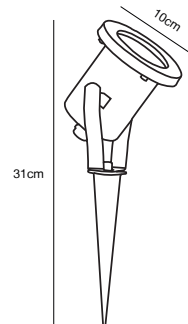

SPOTLIGHT GU10 Spot light

Masterbox	Qty. 3
Size	H: 38 cm, D: 14 cm, Ø: 10 cm
IP Class	IP54, Class 1 (Earth contact)
Cable	Black 180 cm, non replaceable
Lightsource	GU10 - Not included

Features

Suitable for GU10 bulb
Fixed 1,5 meter cable

TAURUS Spot light

Masterbox	Qty. 3
Size	H: 31 cm, Ø: 10 cm
IP Class	IP54, Class 1 (Earth contact)
Cable	Black 150 cm, non replaceable
Lightsource	GU10 - Not included

Features

Suitable for GU10 bulb
Fixed 1,5 meter cable