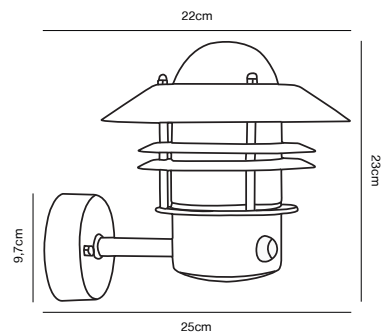

Galvanized 25051031*
Galvanized steel/Glass

*15 year guarantee
on corrosion

BLOKHUS Wall light

Masterbox Qty. 3
Size H: 23 cm, D: 25 cm, Shade Ø: 22 cm, Base: 9.7 cm
IP Class IP54, Class 1 (Earth contact)
Lightsource E27 - Not included

Features
Build-in parallel connection