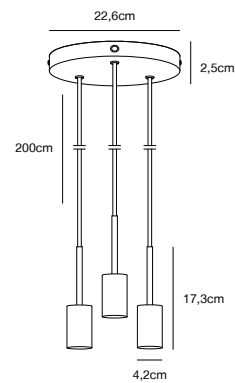

PACO 3-Spot Pendant

- **Masterbox** Qty. 3
- **Size** H: 17,3 cm, W: 18,1 cm, L: 4,2 cm, Tube Ø: 0,9 cm
- **IP Class** IP20, Class 2 (Double isolated)
- **Cable** Black 200 cm, non replaceable
- **Canopy** Color: Black/Brass, Material: Metal. Dimension: 22,6 cm
- **Lightsource** E27 - not included
  Can be dimmed by choosing a dimmable bulb

- **Features**
- Minimalist and modern style
- Create your own design expression with a decorative bulb

Black 2112085003
Metal

PACO Table lamp

- **Masterbox** Qty. 4
- **Size** H: 55 cm, W: 18 cm, L: 18 cm, Tube Ø: 1,13 cm, Base Ø: 18 cm
- **IP Class** IP20, Class 2 (Double isolated)
- **Cable** Black 150 cm, non replaceable. Switch on the cable
- **Lightsource** E27 - not included
  Can not be dimmed

- **Features**
- Minimalist and modern style
- Create your own design expression with a decorative bulb