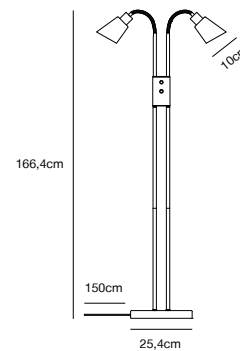

Black 2112811003
Metal/Opal glass

MOLLI Wall light

Masterbox	Qty. 3
Size	H: 22,5 cm, W: 11 cm, L: 16,8 cm, D: 16,8 cm, Shade Ø: 10 cm, Base Ø: 11 cm, Tilt angle: 90°
IP Class	IP20, Class 2 (Double isolated)
Cable	Black 150 cm, replaceable. Switch on the fixture
Lightsource	E14 - not included Can not be dimmed

Features

Minimalist and classic design
Oblique, opal glass shade
Adjustable lamp head for a directional light