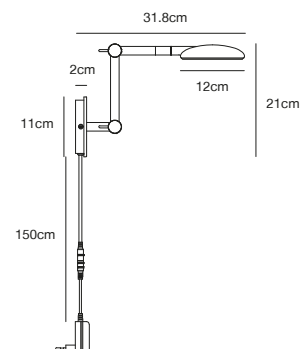

BEND Double Floor lamp by Says Who

1. **Masterbox** Qty. 2
   Size H: 135 cm, W: 25 cm, L: 53 cm, Shade Ø: 12 cm, Tube Ø: 1,6 cm, Base Ø: 25 cm, Tilt angle: 60°
   IP Class IP20, Class 3 (12V)
   Cable Textile cable: Black 150 cm, non replaceable. Switch on the fixture
   Lightsource LED Module - 2x5W LED, 410 Lumen, 2700 Kelvin, 20000 Hours, RA 80, Beamangle 110°
   Has built-in dimmable light source with Moodmaker™ functionality

Features

- Scandinavian minimalistic design
- Moodmaker™ Touch dimmable on fixture
- Adjustable arm and turn of lamp head for a directional light
- 5 year LED guarantee

BEND Wall light by Says Who

1. **Masterbox** Qty. 3
   Size H: 21 cm, W: 12 cm, L: 31,8 cm, D: 31,8 cm, Shade Ø: 12 cm, Tube Ø: 1,6 cm, Base Ø: 11 cm, Tilt angle: 90°
   IP Class IP20, Class 3 (12V)
   Cable Textile cable: Black 150 cm, non replaceable. Switch on the fixture
   Lightsource LED Module - 5W LED, 410 Lumen, 2700 Kelvin, 20000 Hours, RA 80, Beamangle 110°
   Has built-in dimmable light source with Moodmaker™ functionality

Features

- Scandinavian minimalistic design
- Moodmaker™ Touch dimmable on fixture
- Adjustable arm and turn of lamp head for a directional light
- 5 year LED guarantee