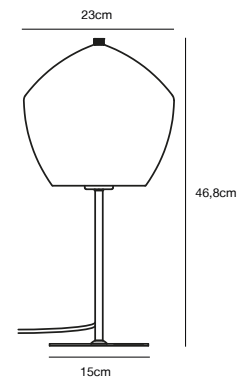

Brass 2010693047
Glass

ORBIFORM 3-Spot Pendant by Kaare Bækgaard

Masterbox Qty. 3
Size H: 15,2 cm, W: 15 cm, L: 71 cm, Shade Ø: 15 cm
IP Class IP20, Class 2 (Double isolated)
Cable Textile cable: Black 200 cm, non replaceable
Canopy Color: Brass, Material: Metal. Dimension: 70 x 5 cm
Lightsource E14 - not included
Can be dimmed by choosing a dimmable bulb

Features

Glamorous art deco design
A beautiful mix of brass and smoked glass
Diamond pattern that reflects light in an exciting way
Perfect match for the long dining table or kitchen island

Brass 2010715047
Glass

ORBIFORM Table lamp by Kaare Bækgaard

Masterbox Qty. 3
Size H: 46,8 cm, W: 23 cm, L: 23 cm, Shade Ø: 23 cm,
Tube Ø: 1,15 cm, Base Ø: 15 cm
IP Class IP20, Class 2 (Double isolated)
Cable Textile cable: Black 150 cm, non replaceable. Switch on the
cable
Lightsource E27 - not included
Can not be dimmed

Features

Glamorous art deco design
A beautiful mix of brass and smoked glass
Diamond pattern that reflects light in an exciting way
Elegant table decoration