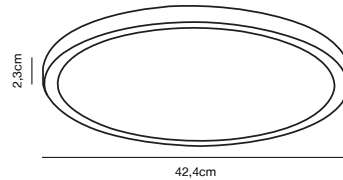

White 50226101
Plastic/Metal

OJA 42 IP54 4000K Dim Ceiling light

Masterbox Qty. 3
Size H: 2,3 cm, Ø: 42,4 cm,
IP Class IP54, Class 2 (Double isolated)
Lightsource LED Module - 24W LED, 2400 Lumen, 4000 Kelvin,
30000 Hours, RA 80, Beamangle 120°,
Has built-in dimmable light source for wall dimmer

Features

Stepless dimmable by wall dimmer
Backlight effect
Easy twist lock connection and easy installation
5 year LED guarantee