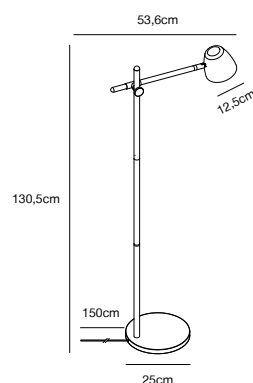

Black 2112631003
Wood/Metal

THEO Wall light by Says Who

Masterbox	Qty. 3
Size	H: 13 cm, W: 13 cm, L: 20,7 cm, D: 20,7 cm, Shade Ø: 12,5 cm, Base Ø: 13 cm, Tilt angle: 90°
IP Class	IP20, Class 2 (Double isolated)
Cable	Textile cable: Black 150 cm, replaceable. Switch on the fixture
Lightsource	GU10 - not included Can not be dimmed

Features

Soft natural design
Elegant mix of wood and metal
Adjustable lamp head for a directional light