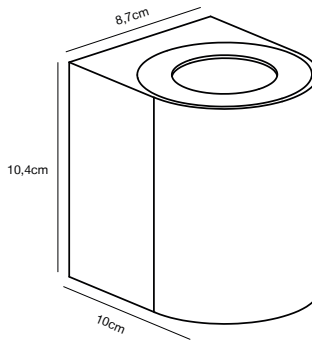

CANTO 2 Wall light by Bønnelycke MDD

Masterbox Qty. 3
Size H: 10,4 cm, W: 8,7 cm, D: 10 cm
IP Class IP44, Class 1 (Earth contact)
Lightsource LED Module - 2x6W
LED, 500 Lumen, 2700 Kelvin, 25000 Hours, RA 80,
Beamangle 120°

Features
3 light effects included
Both up- and down-light
Build-in parallel connection
5 year LED guarantee

*15 year guarantee
on corrosion

CANTO Maxi 2 Wall light by Bønnelycke MDD

Masterbox Qty. 3
Size H: 17 cm, W: 8,7 cm, D: 10 cm
IP Class IP44, Class 1 (Earth contact)
Lightsource GU10 - Not included

Features
Both up- and down-light
Build-in parallel connection