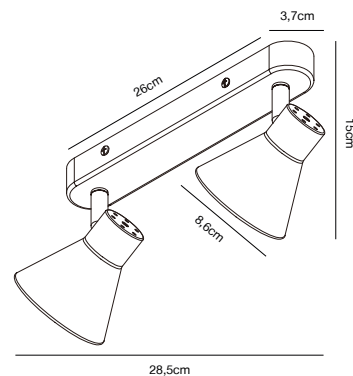

White 45770101
Metal

NEW Black 45770103
Metal

Grey 45770110
Metal

EIK 2-Spot Spot light

1. **Masterbox** Qty. 3
   Size H: 15 cm, W: 28,5 cm, L: 28,5 cm, D: 15 cm, Shade Ø: 8,5 cm, Base: 26 x 3,7 cm, Tilt angle: 320°
   IP Class IP20, Class 1 (Earth contact)
   Canopy Material: Metal. Dimension: 2,5 cm
   Lightsource GU10 - not included
   Can be dimmed by choosing a dimmable bulb

1. **Features**
   Contemporary and simple style
   Tilting and turning shade
   Can be used on both wall and ceiling