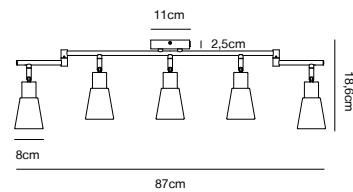

Black 2112910003
Metal/Opal glass

COLE 3-Spot Spot light

1. **Masterbox** Qty. 3
   Size H: 17,6 cm, W: 48,5 cm, L: 21,3 cm, D: 21,3 cm, Shade Ø: 8 cm, Base Ø: 9 cm, Tilt angle: 90°
   IP Class IP20, Class 2 (Double isolated)
   Canopy Color: Black, Material: Metal. Dimension: 9,5 cm
   Lightsource E14 - not included
   Can be dimmed by choosing a dimmable bulb

1. **Features**
   Minimalist and classic design
   Opal glass shade
   Adjustable lamp head for a directional light

Black 2112950003
Metal/Opal glass

COLE 5-Spot Spot light

1. **Masterbox** Qty. 3
   Size H: 18,6 cm, W: 87 cm, L: 24,2 cm, D: 24,2 cm, Shade Ø: 8 cm, Base Ø: 11 cm, Tilt angle: 90°
   IP Class IP20, Class 2 (Double isolated)
   Canopy Color: Black, Material: Metal. Dimension: 11 cm
   Lightsource E14 - not included
   Can be dimmed by choosing a dimmable bulb

1. **Features**
   Minimalist and classic design
   Opal glass shade
   Adjustable lamp head for a directional light