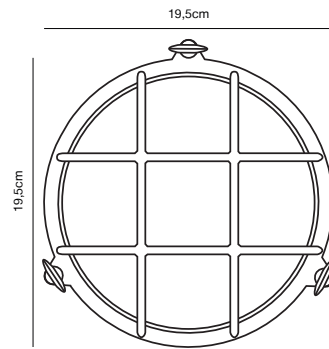

## POLPERRO Wall light

**Masterbox** Qty. 3  
**Size** D: 9,3 cm, Ø: 19.5 cm, Shade Ø: 18 cm, Base: 12 cm  
**IP Class** IP64, Class 1 (Earth contact)  
**Lightsource** E27 - Not included

**Features**  
 Maritime robust design  
 Build-in parallel connection