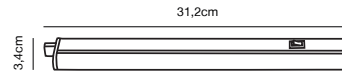

White 47786101
Plastic

RENTON 55 2700K Batten Light Fitting

Masterbox Qty. 6
Size W: 2,4 cm, L: 56,2 cm, D: 3,4 cm,
IP Class IP20, Class 2 (Double isolated)
Switch On the fixture
Lightsource LED Module - 9W LED, 840 Lumen, 2700 Kelvin,
35000 Hours, RA 80, Beamangle 130°, Cannot be dimmed

Features

Parallel connection possible
Ideally suited for under cabinet lighting
Connection cable included
Switch on body
Extendable by connecting multiple rails
5 year LED guarantee