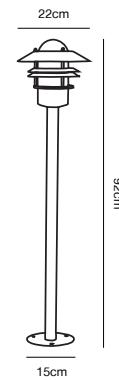

BLOKHUS Garden light

- **Masterbox** Qty. 3
- **Size** H: 92 cm, Shade Ø: 22 cm, Tube Ø: 3,5 cm, Base Ø: 15 cm
- **IP Class** IP54, Class 2 (Double isolated)
- **Lightsource** E27 - Not included

- **Features**
- Build-in parallel connection
- Can be mounted on Nordlux base unit

Black 74371003
Aluminium/Glass

CARDIFF Up Wall light

- **Masterbox** Qty. 3
- **Size** H: 40 cm, W: 22,5 cm, D: 27 cm, Base: 12,5 x 20 cm
- **IP Class** IP44, Class 1 (Earth contact)
- **Lightsource** E27 - Not included

- **Features**
- Romantic design