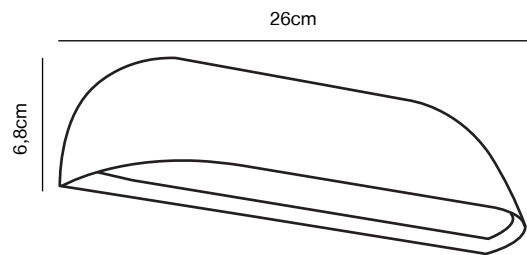

White 84081001
Metal/Plastic

Black 84081003
Metal/Plastic

FRONT 26 Wall light by Hombäck Nordentoft

Masterbox Qty. 3
Size H: 6,8 cm, W: 26 cm, D: 6,8 cm
IP Class IP44, Class 1 (Earth contact)
Lightsource LED Module - 8W LED, 650 Lumen, 3000 Kelvin, 25000 Hours, RA 80

Features
5 year LED guarantee
Designed for both outdoor and bathroom use
Build-in parallel connection