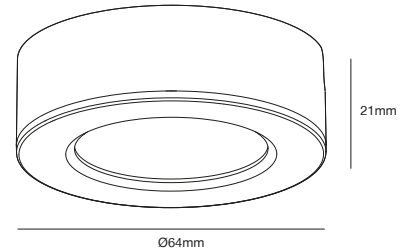

KITCHENIO 3-Kit Surface downlight

Masterbox Qty. 3
Size H: 2,1 cm, W: 6,4 cm, L: 6,4 cm, D: 2,1 cm, Ø: 6.4 cm,
IP Class IP20, Class 2 (Double isolated)
Lightsource LED Module - 2W
LED, 170 Lumen, 3000-4000 Kelvin, 25000 Hours, RA 80,
Beamangle 110°, Yes, has built-in dimmable light source with
Moodmaker™ functionality

Features
2-step Moodmaker™ (3000/4000 kelvin) by your regular wall switch
Parallel connection possible
Recessed and surface mounting possible
Cable included (60 cm)
5 year LED guarantee

Chrome 76730001
Plastic

LISMORE 4-Kit Surface downlight

Masterbox Qty. 3
Size H: 0,86 cm, Ø: 6 cm
IP Class IP20, Class 3 (12V)
Cable White 150 cm, On the cable
Lightsource LED Module - 4X0.7W LED, 75 Lumen, 3000 Kelvin,
30000 Hours, RA 80, Beamangle 120°, Cannot be dimmed

Features
Ideally suited for under cabinet lighting
Cable 1,5m included
Inline on/off switch
5 year LED guarantee