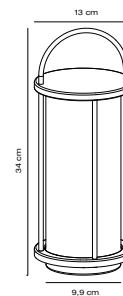

*15 year guarantee on corrosion

LINTON Pendant by Says Who

- **Masterbox** Qty. 3
- **Size** H: 25,4 cm, W: 13 cm, L: 13 cm, Shade Ø: 9,9 cm
- **IP Class** IP54, Class 2 (Double isolated)
- **Cable** Black 250 cm, non replaceable
- **Canopy** Color: Galvanized/Brass, Material: Galvanized steel.
  Dimension: 2,6 cm
- **Lightsource** E27 - Not included

Features

Durable materials well-suited for harsh weather
Ripped diffuser creates a pleasant light

*15 year guarantee on corrosion

LINTON Table lamp by Says Who

- **Masterbox** Qty. 3
- **Size** H: 32,5 cm, W: 13 cm, L: 13 cm, Shade Ø: 9,9 cm, Tube Ø: 6 cm,
  Base Ø: 9,9 cm
- **IP Class** IP54, Class 1 (Earth contact)
- **Cable** Black 250 cm, non replaceable. Switch on the cable
- **Lightsource** E27 - Not included

Features

Durable materials well-suited for harsh weather
Ripped diffuser creates a pleasant light