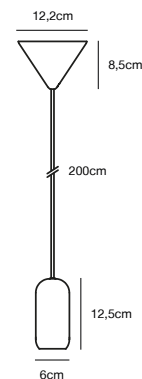

White 45780101
Metal

NEW Black 45780103
Metal

Grey 45780110
Metal

EIK 3-Spot Spot light

1. **Masterbox** Qty. 3
   Size H: 15 cm, W: 45 cm, L: 45 cm, D: 15 cm, Shade Ø: 8,5 cm,
   Base: 45 x 3,7 cm, Tilt angle: 320°
   IP Class IP20, Class 1 (Earth contact)
   Canopy Color: Grey, Material: Metal. Dimension: 2,5 cm
   Lightsource GU10 - not included
   Can be dimmed by choosing a dimmable bulb

1. **Features**
   Contemporary and simple style
   Tilting and turning shade
   Can be used on both wall and ceiling

NOTTI Pendant

1. **Masterbox** Qty. 6
   Size H: 12,5 cm, W: 6 cm, L: 6 cm, Ø: 6 cm
   IP Class IP20, Class 2 (Double isolated)
   Cable Textile cable: Black/White 200 cm, non replaceable
   Canopy Color: Black/White, Material: Plastic. Dimension: 12,2 cm
   Lightsource E27 - not included
   Can be dimmed by choosing a dimmable bulb

1. **Features**
   Contemporary and simple style
   Organic shape
   Design your own lamp with a decorative bulb