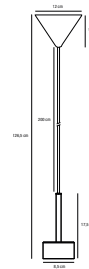

Features

- Scandinavian minimalistic design
- 3-step Moodmaker™ dimming with memory function
- Hight light output (350 lumen)
- 5 year LED guarantee