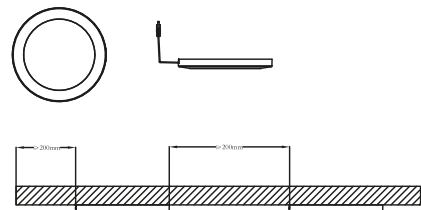

White 2015460101
Plastic

Black 2015460103
Plastic

Brushed Nickel 2015460155
Plastic

KITCHENIO 3-Kit Surface downlight

Masterbox Qty. 3
Size H: 2,1 cm, W: 6,4 cm, L: 6,4 cm, D: 2,1 cm, Ø: 6.4 cm,
IP Class IP20, Class 2 (Double isolated)
Lightsource LED Module - 2W
LED, 170 Lumen, 3000-4000 Kelvin, 25000 Hours, RA 80,
Beamangle 110°, Yes, has built-in dimmable light source with
Moodmaker™ functionality

Features
2-step Moodmaker™ (3000/4000 kelvin) by your regular wall switch
Parallel connection possible
Recessed and surface mounting possible
Cable included (60 cm)
5 year LED guarantee

LISMORE 4-Kit Surface downlight

Masterbox Qty. 3
Size H: 0,86 cm, Ø: 6 cm
IP Class IP20, Class 3 (12V)
Cable White 150 cm, On the cable
Lightsource LED Module - 4X0.7W LED, 75 Lumen, 3000 Kelvin,
30000 Hours, RA 80, Beamangle 120°, Cannot be dimmed

Features
Ideally suited for under cabinet lighting
Cable 1,5m included
Inline on/off switch
5 year LED guarantee