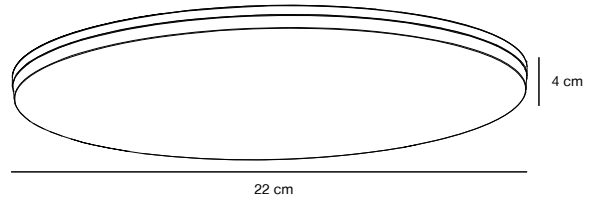

White 2210236001
Plastic

VIC 35 3000K Ceiling light

Masterbox Qty. 3
Size H: 4,3 cm, Ø: 35 cm,
IP Class IP40, Class 2 (Double isolated)
Cable Plastic white 15 cm, non replaceable
Lightsource LED Module - 36W, 3200 Lumen, 3000K Kelvin,
Cannot be dimmed

Features

Integrated LED with high lumen output
Easy installation