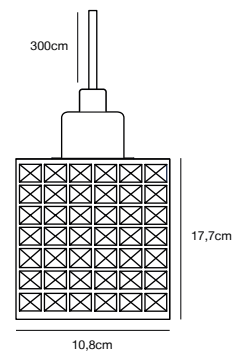

GALLOWAY Table lamp

1. **Masterbox** Qty. 6
   Size H: 17,5 cm, W: 10 cm, L: 10 cm, Shade Ø: 5,5 cm, Base Ø: 10 cm
   IP Class IP20, Class 2 (Double isolated)
   Cable Textile cable: Black 150 cm, non replaceable. Switch on the cable
   Lightsource E27 - not included
   Can not be dimmed

Features

- Art deco style
- Design your own luminaire with a decorative bulb
- Beautiful brass details

HOLLYWOOD Pendant

1. **Masterbox** Qty. 3
   Size Shade Ø: 10,8 cm
   IP Class IP20, Class 2 (Double isolated)
   Cable Textile cable: Black 300 cm, non replaceable
   Canopy Color: Black, Material: Plastic. Dimension: 11 cm
   Lightsource E27 - not included
   Can be dimmed by choosing a dimmable bulb

Features

- Glamorous art deco style
- Diamond pattern that reflects light in an exciting way
- Hang 3 lamps together in a line or cluster