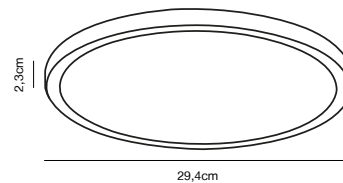

White 47946001
Plastic

OJA 24 IP20 4000K Ceiling light

Masterbox Qty. 3
Size H: 2,3 cm, Ø: 24,4 cm,
IP Class IP20, Class 2 (Double isolated)
Lightsources LED Module - 15W LED, 1250 Lumen, 2700 Kelvin,
25000 Hours, RA 80, Beamangle 120°, Cannot be dimmed

Features

3-step Moodmaker™ dimming by your regular wall switch
Ultra-thin design
Backlight effect
5 year LED guarantee

White 47256001
Plastic

OJA 29 IP20 2700K Ceiling light

Masterbox Qty. 3
Size H: 2,3 cm, Ø: 29,4 cm,
IP Class IP20, Class 2 (Double isolated)
Lightsources LED Module - 18W LED, 1600 Lumen, 2700 Kelvin,
25000 Hours, RA 80, Beamangle 120°, Cannot be dimmed

Features

Ultra-thin design
Backlight effect
Easy twist lock connection and easy installation
5 year LED guarantee