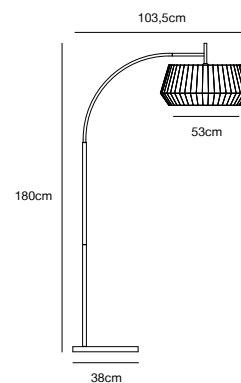

DICTE Table lamp by Says Who

1. **Masterbox** Qty. 3
   Size H: 42,5 cm, W: 21 cm, L: 21 cm, Shade Ø: 21 cm,
   Tube Ø: 1,15 cm, Base Ø: 15 cm
   IP Class IP20, Class 2 (Double isolated)
   Cable Black 150 cm, non replaceable. Switch on the cable
   Lightsource E14 - not included
   Can not be dimmed

1. **Features**
   Soft and natural design
   Handtied pleated cotton shade

DICTE Floor lamp by Says Who

1. **Masterbox** Qty. 1
   Size H: 180 cm, W: 53 cm, L: 103,5 cm, Shade Ø: 53 cm,
   Tube Ø: 2,2 cm, Base Ø: 38 cm
   IP Class IP20, Class 2 (Double isolated)
   Cable Black 150 cm, non replaceable. Switch on the cable
   Lightsource E27 - not included
   Can not be dimmed

1. **Features**
   Soft and natural design
   Handtied pleated cotton shade