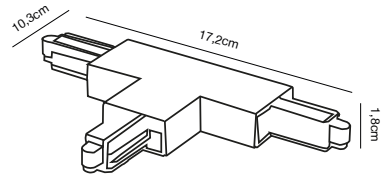

Link T-Connector left Track Light

Masterbox Qty. 6
Size H: 1,8 cm, W: 10,3 cm, L: 17,2 cm,
IP Class IP20, Class 1 (Earth contact)
Lightsource Max. 660W

Features
Connector for rails, without power supply