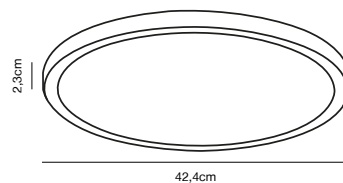

White 47266001
Plastic

OJA 42 IP20 2700K Ceiling light

Masterbox Qty. 3
Size H: 2,3 cm, Ø: 42,4 cm,
IP Class IP20, Class 2 (Double isolated)
Lightsource LED Module - 22W LED, 2100 Lumen, 2700 Kelvin,
25000 Hours, RA 80, Beamangle 120°, Cannot be dimmed

Features

Ultra-thin design
Backlight effect
Easy twist lock connection and easy installation
5 year LED guarantee

White 47966001
Plastic

OJA 42 IP20 4000K Ceiling light

Masterbox Qty. 3
Size H: 2,3 cm, Ø: 42,4 cm,
IP Class IP20, Class 2 (Double isolated)
Lightsource LED Module - 19W LED, 2200 Lumen, 2700 Kelvin,
25000 Hours, RA 80, Beamangle 120°, Cannot be dimmed

Features

3-step Moodmaker™ dimming on your regular wall switch
Ultra-thin design
Backlight effect
5 year LED guarantee