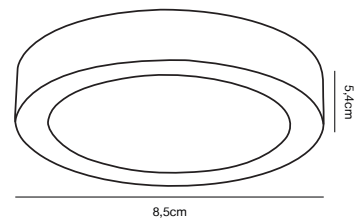

White 2110496101
Plastic

Moodmaker™ Step Dimming

Harlow Step Ceiling light

Masterbox Qty. 3
Size H: 2,3 cm, W: 30 cm, L: 59,5 cm,
IP Class IP54, Class 2 (Double isolated)
Lightsource LED Module - 22W, 2400 Lumen, 2700K Kelvin, 25000 Hours,
RA 80, Has built-in dimmable light source with
Moodmaker™ functionality

Features

3-step Moodmaker™ dimming by your regular wall switch
Suitable for humid areas (IP54)
Ultra-thin design with backlight effect
Parallel, easy push-in connection
5 year LED guarantee

White 47560101
Plastic

LEROY 2700K Ceiling light

Masterbox Qty. 3
Size H: 3,7 cm, Ø: 22 cm,
IP Class IP20, Class 2 (Double isolated)
Lightsource LED Module - 15W LED, 1260 Lumen, 2700 Kelvin,
30000 Hours, RA 80, Beamangle 110°, Cannot be dimmed

Features

Matt diffusor
5 year LED guarantee