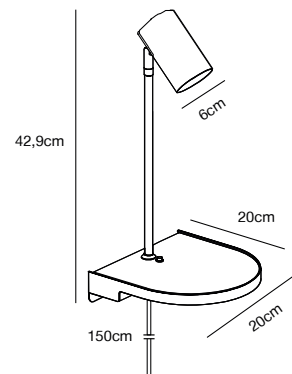

DOVER Table lamp

- **Masterbox** Qty. 3
- **Size** H: 36,5 cm, Shade Ø: 10,5 cm, Base Ø: 14,3 cm
- **IP Class** IP20, Class 2 (Double isolated)
- **Cable** Black 160 cm, non replaceable. Switch on the fixture
- **Lightsource** LED Module - 5.4W
  LED, 340 Lumen, 3000 Kelvin, 20000 Hours, RA 80,
  Beamangle 100°
  Can not be dimmed

- **Features**
- Contemporary functional style
- Flexible arms for a directional light
- Turnable lamp head
- 5 year LED guarantee

CODY Wall light by Says Who

- **Masterbox** Qty. 3
- **Size** H: 42,9 cm, W: 20 cm, L: 20 cm, D: 20 cm, Shade Ø: 6 cm,
  Tube Ø: 1,13 cm, Base Ø: 20 cm, Tilt angle: 90°
- **IP Class** IP20, Class 2 (Double isolated)
- **Cable** White/Black 150 cm, non replaceable. Switch on the fixture
- **Lightsource** GU10 - not included
  Can not be dimmed

- **Features**
- Compact and minimalist design
- Multifunctional bedside lamp
- USB port for charging your phone or other device
- Small shelf for storage
- Adjustable lamp head for a directional light