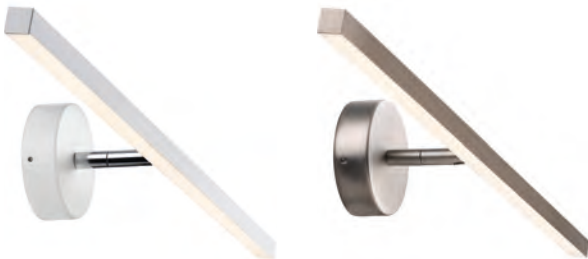

White 83071001
Metal/Plastic

Brushed steel 83071032
Metal/Plastic

IP S13 60 Bathroom lighting by Bønnelycke MDD

Masterbox Qty. 3
Size L: 60,3 cm, D: 11,8 cm, Ø9
IP Class IP44, Class 2 (Double isolated)
Lightsource LED Module - 6.3W LED, 443 Lumen, 3000 Kelvin,
30000 Hours, RA 80, Beamangle 120°, Cannot be dimmed

Features
Adjustable reflector
Also ideal to install as picture light
5 year LED guarantee