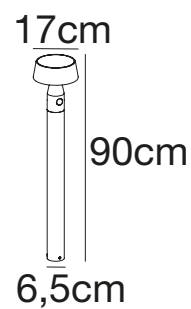

NAMA 50 Garden light EXEMPT

Masterbox Qty. 2
Size H: 50 cm, Shade Ø: 17 cm, Tube Ø: 6,5 cm, Tilt angle: 10°
IP Class IP54, Class 3 (12V)
Lightsource SolarLed - 1W LED, 65 Lumen, 3000 Kelvin, 30000 Hours, RA 80, Beamangle 87°

Features

Solar charged
Night light and motion sensor turns full light on
360 degree light output
Easy to install with the included spike
5 year LED guarantee

NAMA 90 Garden light EXEMPT

Masterbox Qty. 2
Size H: 90 cm, Shade Ø: 17 cm, Tube Ø: 6,5 cm, Tilt angle: 10°
IP Class IP54, Class 3 (12V)
Lightsource SolarLed - 1W LED, 65 Lumen, 3000 Kelvin, 30000 Hours, RA 80, Beamangle 87°

Features

Solar charged
Night light and motion sensor turns full light on
360 degree light output
Easy to install with the included spike
5 year LED guarantee