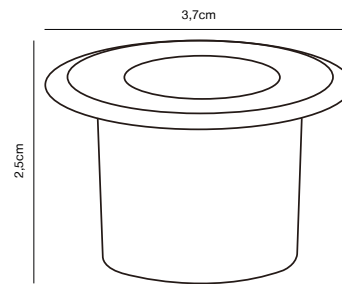

UNE 6-Kit Recessed light EXEMPT

Masterbox Qty. 3
Size H: 2,5 cm, Ø: 3.7 cm, Build in height: 2,5 cm, Build in Ø: 3,7 cm, Built-in height 3 cm, Cutout Ø 2,5 cm
IP Class IP67, Class 3 (12V)
Cable Black 500 cm,
Lightsource LED Module - 6X0. 6W
LED, 20 Lumen, 3000 Kelvin, 30000 Hours, RA 65, Beamangle 120°

Features
5 year LED guarantee