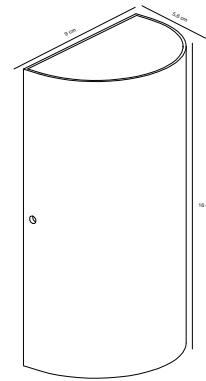

Black 84151003
Metal/Glass