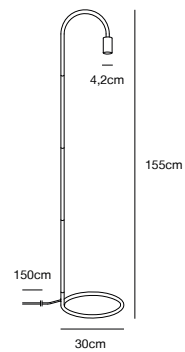

Black 2112071003
Metal

PACO Wall light

1. **Masterbox** Qty. 3
   Size H: 16 cm, W: 9 cm, L: 17,5 cm, D: 17,5 cm, Tube Ø: 1,13 cm, Base Ø: 9 cm
   IP Class IP20, Class 2 (Double isolated)
   Cable Black 150 cm, replaceable. Switch on the cable
   Lightsource E27 - not included
   Can not be dimmed

Features
Minimalist and modern style
Create your own design expression with a decorative bulb