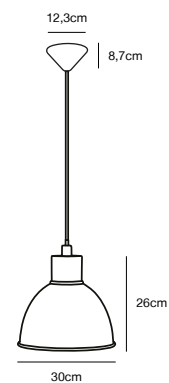

POP Pendant by Sebastian Holmbäck

- **Masterbox** Qty. 3
- **Size** H: 20 cm, W: 21,5 cm, L: 21,5 cm, Shade Ø: 21,5 cm
- **IP Class** IP20, Class 2 (Double isolated)
- **Cable** White/Black 200 cm, non replaceable
- **Canopy** Color: White/Black, Material: Plastic. Dimension: 11,8 x 9 cm
- **Lightsource** E27 - not included
  Can be dimmed by choosing a dimmable bulb

- **Features**
- Contemporary and simple style
- Some glossy, some matt

POP Rough Pendant by Sebastian Holmbäck

- **Masterbox** Qty. 3
- **Size** Shade Ø: 21,5 cm
- **IP Class** IP20, Class 2 (Double isolated)
- **Cable** White/Black 200 cm, non replaceable
- **Canopy** Color: White/Black, Material: Plastic. Dimension: 12,3 cm
- **Lightsource** E27 - not included
  Can be dimmed by choosing a dimmable bulb

- **Features**
- Contemporary and simple style
- Brass joint connecting shade and base
- Rough matte surface with brass details