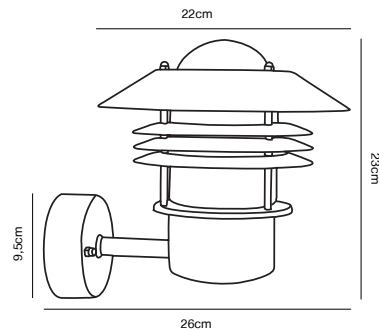

## VEJERS Up Wall light

**Masterbox** Qty. 3  
**Size** H: 23 cm, D: 26 cm, Shade Ø: 22 cm, Base: 9.5 cm  
**IP Class** IP54, Class 1 (Earth contact)  
**Lightsource** E27 - Not included

**Features**  
Build-in parallel connection