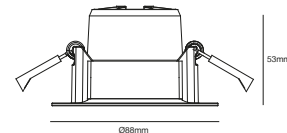

Parallel connection

Build in height
7 cm

Mounted directly
into insulation

Cutout
6,8 cm

ROAR Downlight

Masterbox	Qty. 6
Size	4.48.576.830
IP Class	IP23, Class 2 (Double isolated)
Cable	White 20 cm, replaceable
Lightsource	LED Module - 6,5W LED, 550 Lumen, 3000 Kelvin, 30000 Hours, RA 80, Beamangle 40°, Has built-in dimmable light source for wall dimmer

Features

- Parallel connection possible
- Can be mounted directly into insulation
- 5 year LED guarantee

Parallel connection

Build in height
4 cm

Cutout Ø
7,2 cm

SIEGE Downlight

Masterbox	Qty. 3
Size	H: 4,5 cm, Ø: 8,5 cm
IP Class	IP65, Class 2 (Double isolated)
Lightsource	LED Module - 4,7W LED, 345 Lumen, 3000 Kelvin, 20000 Hours, RA 80, Beamangle 100°, Cannot be dimmed

Features

- Downlighter for mounting directly into insulation
- Water resistant (IP65) (water jets from any angle)
- Parallel connection possible (up to 15 downlighters)
- External connector block/driver included
- Easy screwless push-in connections (no tooling)
- 5 year LED guarantee