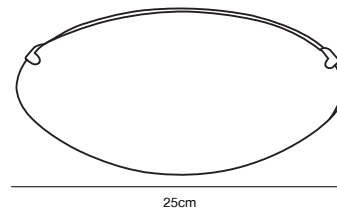

White 25416001
Metal/Glass

Brushed steel 25416032
Metal/Glass

Spinner Ceiling light

- **Masterbox** Qty. 3
- **Size** H: 7 cm, Ø: 28 cm,
- **IP Class** IP20, Class 1 (Earth contact)
- **Lightsource** E27 - not included, Max. 60W
  Can be dimmed by choosing a dimmable bulb

Features
Ideally suited for combination with Nordlux Smart

White 25326001
Glass/Metal

STANDARD Ceiling light

- **Masterbox** Qty. 3
- **Size** H: 7,5 cm, Ø: 25 cm,
- **IP Class** IP20, Class 1 (Earth contact)
- **Lightsource** E27 - not included, Max. 60W,
  Can be dimmed by choosing a dimmable bulb

Features
Ideally suited for combination with Nordlux Smart