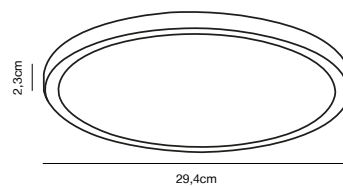

White 50046101
Plastic

OJA 29 IP54 2700K Dim Ceiling light

Masterbox Qty. 3
Size H: 2,3 cm, Ø: 29.4 cm,
IP Class IP54, Class 2 (Double isolated)
Lightsource LED Module - 17W LED, 1600 Lumen, 2700 Kelvin,
30000 Hours, RA 80, Beamangle 120°,
Has built-in dimmable light source for wall dimmer

Features

Stepless dimmable by wall dimmer
Backlight effect
Easy twist lock connection and easy installation
5 year LED guarantee

White 50216101
Plastic/Metal

OJA 29 IP54 4000K Dim Ceiling light

Masterbox Qty. 3
Size H: 2,3 cm, Ø: 29.4 cm,
IP Class IP54, Class 2 (Double isolated)
Lightsource LED Module - 17W LED, 1700 Lumen, 4000 Kelvin,
30000 Hours, RA 80, Beamangle 120°,
Has built-in dimmable light source for wall dimmer

Features

Stepless dimmable by wall dimmer
Backlight effect
Easy twist lock connection and easy installation
5 year LED guarantee