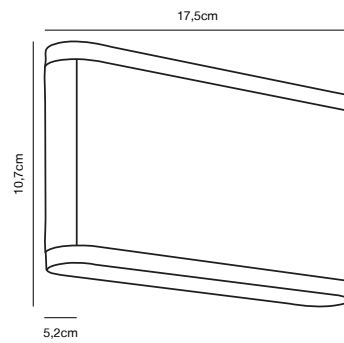

Black 46951003
Aluminium/Plastic

ARTEGO Square Wall light

Masterbox Qty. 3
Size H: 15 cm, W: 15 cm, D: 5 cm
IP Class IP54, Class 1 (Earth contact)
Lightsource LED Module - 8W LED, 484 Lumen, 3000 Kelvin, 20000 Hours,
RA 81, Beamangle 120°

Features
5 year LED guarantee
Build-in parallel connection