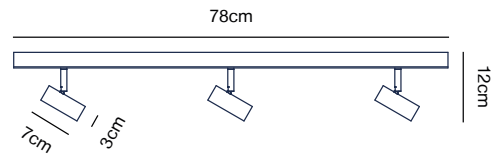

Features

- Minimalist and streamlined design
- Adjustable lamp head for a directional light
- Moodmaker™ 3-step dimmable on wall switch
- 5 year LED guarantee