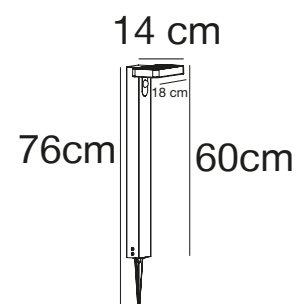

Features

Solar charged
Motion sensor turns light on
Easy to install with the included spike
5 year LED guarantee