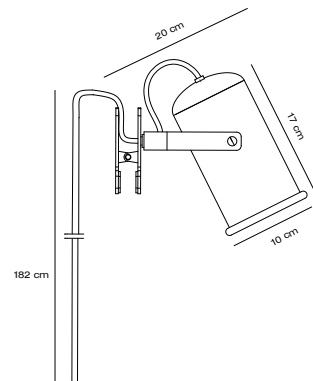

NEW Galvanized 2213062031
Metal

Porter Clamp lamp by Says Who

Masterbox Qty. 3
Size H: 20 cm, W: 17 cm, L: 17 cm, Shade Ø: 9 cm
IP Class IP20, Class 2 (Double isolated)
Cable Black 150 cm, non replaceable. Switch on the cable
Lightsource E27 - not included
Can not be dimmed

Features

Rough and industrial galvanized expression
Adjustable lamp head for a directional light
Moveable lamp that can be fixed on e.g. a shelf
No need for fixed mounting
Galvanized inside

NEW Galvanized 2213010131
Metal

Porter 3-Spot Spot light by Says Who

Masterbox Qty. 3
Size H: 26 cm, W: 76 cm, L: 76 cm, Shade Ø: 9 cm, Tube Ø: 9,8 cm,
Tilt angle: 80°
IP Class IP20, Class 2 (Double isolated)
Canopy Color: Galvanized, Material: Metal. Dimension: 2 cm
Lightsource E27 - not included
Can be dimmed by choosing a dimmable bulb

Features

Rough and industrial galvanized expression
Adjustable lamp head for a directional light
Can be placed both on ceiling and wall
Galvanized inside