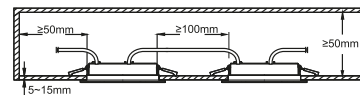

Moodmaker™ Step Dimming

Step 1
All on

Step 2
Center on

Step 3
Ring on