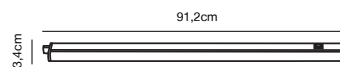

White 2111026101
Plastic

RENTON 55 4000K Batten Light Fitting

Masterbox Qty. 6
Size W: 2,4 cm, L: 56,2 cm, D: 3,4 cm,
IP Class IP20, Class 2 (Double isolated)
Switch On the fixture
Lightsource LED Module, 4000 Kelvin,
35000 Hours, RA 80, Beamangle 130°, Cannot be dimmed

Features

Parallel connection possible
Ideally suited for under cabinet lighting
Connection cable included
Switch on body
Extendable by connecting multiple rails
5 year LED guarantee

White 2111036101
Plastic

RENTON 90 4000K Batten Light Fitting

Masterbox Qty. 6
Size W: 2,4 cm, L: 91,2 cm, D: 3,4 cm,
IP Class IP20, Class 2 (Double isolated)
Cable On the fixture
Lightsource LED Module, 4000 Kelvin, 35000 Hours, RA 80,
Beamangle 130°, Cannot be dimmed

Features

Parallel connection possible
Ideally suited for under cabinet lighting
Connection cable included
Switch on body
Extendable by connecting multiple rails
5 year LED guarantee