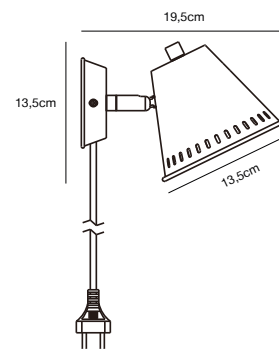

PINE Table lamp by Kaare Bækgaard

1. **Masterbox** Qty. 3
   Size H: 47 cm, W: 15 cm, L: 21 cm, Shade Ø: 13,5 cm, Tube Ø: 1,53 cm, Base Ø: 15 cm, Tilt angle: 90°
   IP Class IP20, Class 2 (Double isolated)
   Cable Black 150 cm, non replaceable. Switch on the fixture
   Lightsource GU10 - not included
   Can not be dimmed

1. **Features**
   Soft industrial design
   Beautiful light effect with holes in the shade
   Elegant mix of matt metal and brass details
   On/off Switch in brass on the top of the shade

PINE Wall light by Kaare Bækgaard

1. **Masterbox** Qty. 6
   Size H: 13,5 cm, W: 19,5 cm, L: 13,5 cm, Shade Ø: 13,5 cm, Tilt angle: 90°
   IP Class IP20, Class 2 (Double isolated)
   Cable Black 150 cm, replaceable. Switch on the fixture
   Lightsource GU10 - not included
   Can not be dimmed

1. **Features**
   Soft industrial design
   Beautiful light effect with holes in the shade
   Elegant mix of matt metal and brass details
   On/off Switch in brass on the top of the shade