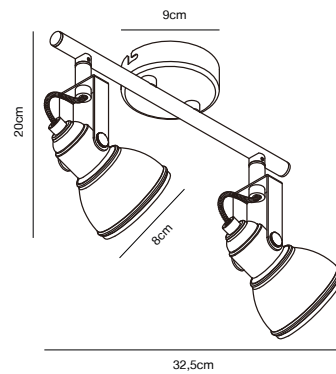

White 45730101
Metal

Black 45730103
Metal

ASLAK 2-Spot Spot light

- **Masterbox** Qty. 3
- **Size** L: 32,5 cm, D: 20 cm, Shade Ø: 8 cm, Base: Ø 9 cm
- **IP Class** IP20, Class 2 (Double isolated)
- **Lightsource** GU10 - not included
  Can be dimmed by choosing a dimmable bulb

- **Features**
- Industrial style
- Tilting and turning shade
- Same color inside as outside
- Can be used on both wall and ceiling

White 45740101
Metal