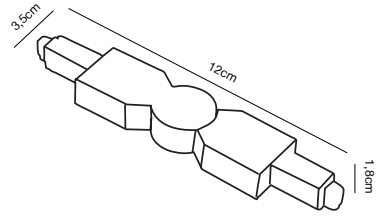

## Link Connector turnable Track Light

**Masterbox** Qty. 6  
**Size** W: 3,5 cm, L: 12 cm, D: 1,8 cm,  
**IP Class** IP20, Class 1 (Earth contact)

**Features**  
 Connector for rails, without power supply  
 Adjustable 0-100 degrees both right and left