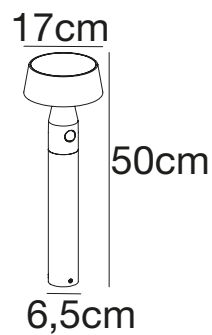

Black 2118278003
Aluminium/Plastic

NAMA 90 Garden light EXEMPT

Masterbox Qty. 2
Size H: 90 cm, Shade Ø: 17 cm, Tube Ø: 6,5 cm, Tilt angle: 10°
IP Class IP54, Class 3 (12V)
Lightsource SolarLed - 1W LED, 65 Lumen, 3000 Kelvin, 30000 Hours, RA 80, Beamangle 87°

Features

Solar charged
Night light and motion sensor turns full light on
360 degree light output
Easy to install with the included spike
5 year LED guarantee