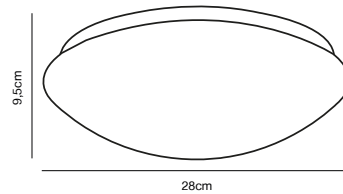

White 45376001
Metal/Plastic

ASK 36 Ceiling light

Masterbox Qty. 3
Size H: 10,5 cm, Shade Ø: 36 cm,
IP Class IP44, Class 1 (Earth contact)
Lightsource LED Module - 18W LED, 1450 Lumen, 3000 Kelvin,
30000 Hours, RA 80, Beamangle 120°, Cannot be dimmed

Features
Suitable for humid areas (IP44)
Matt diffusor
5 year LED guarantee