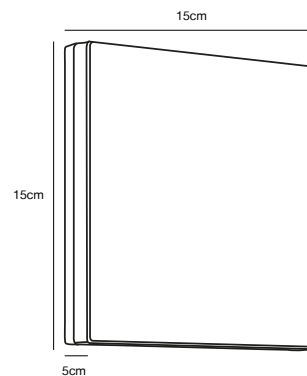

Black 46971003
Aluminium/Plastic

AKRON 17 Wall light

Masterbox Qty. 3
Size H: 10,7 cm, W: 17,5 cm, D: 5,2 cm, Base: 14,5 x 5,5 cm
IP Class IP54, Class 1 (Earth contact)
Lightsource LED Module - 2x6W
LED, 460 Lumen, 3000 Kelvin, 20000 Hours, RA 80,
Beamangle 120°

Features
5 year LED guarantee

ARTEGO Square Wall light

Masterbox Qty. 3
Size H: 15 cm, W: 15 cm, D: 5 cm
IP Class IP54, Class 1 (Earth contact)
Lightsource LED Module - 8W LED, 484 Lumen, 3000 Kelvin, 20000 Hours,
RA 81, Beamangle 120°

Features
5 year LED guarantee
Build-in parallel connection