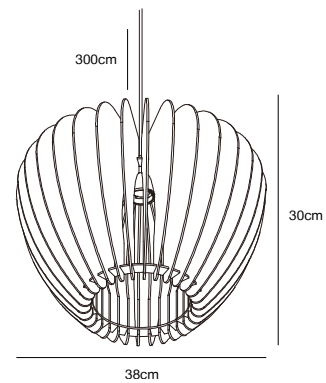

### Features

Nature style

Wooden structure creates beautiful shadow play

Create your own design expression with a decorative bulb

Experience the wooden structure of the beautiful poplar veneer

**Opal white 73153010**  
Metal/Opal glass