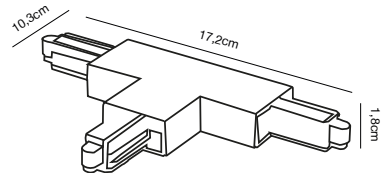

Black 2210309003
Plastic

White 2210309001
Plastic

Link Cover Track Light

Masterbox Qty. 12
Size H: 0,7 cm, W: 100 cm, L: 100 cm,

Features
Cover to hide Link rail
Plastic that can be cut to adapt to needed lengths