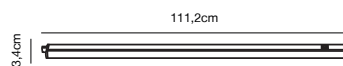

White 47796101
Plastic

RENTON 90 2700K Batten Light Fitting

Masterbox Qty. 6
Size W: 2,4 cm, L: 91,2 cm, D: 3,4 cm,
IP Class IP20, Class 2 (Double isolated)
Cable On the fixture
Lightsource LED Module - 12W LED, 1200 Lumen, 2700 Kelvin,
35000 Hours, RA 80, Beamangle 130°, Cannot be dimmed

Features

Parallel connection possible
Ideally suited for under cabinet lighting
Connection cable included
Switch on body
Extendable by connecting multiple rails
5 year LED guarantee

White 47806101
Plastic

RENTON 110 2700K Batten Light Fitting

Masterbox Qty. 6
Size W: 2,4 cm, L: 111,2 cm, D: 3,4 cm,
IP Class IP20, Class 2 (Double isolated)
Cable On the fixture
Lightsource LED Module - 15W LED, 1450 Lumen, 2700 Kelvin,
35000 Hours, RA 80, Beamangle 130°, Cannot be dimmed

Features

Parallel connection possible
Ideally suited for under cabinet lighting
Connection cable included
Switch on body
Extendable by connecting multiple rails
5 year LED guarantee