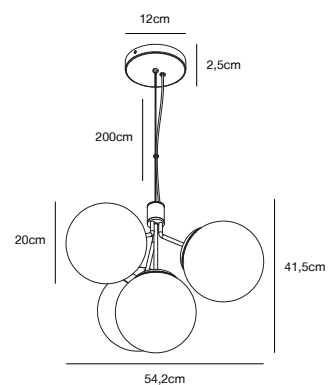

JELLY Pendant

Masterbox	Qty. 2
Size	H: 22,8 cm, W: 39 cm, L: 39 cm, Shade Ø: 39 cm
IP Class	IP20, Class 2 (Double isolated)
Cable	Textile cable: White 200 cm, non replaceable
Canopy	Color: Brass, Material: Metal. Dimension: 12,5 cm
Lightsource	E27 - not included Can be dimmed by choosing a dimmable bulb

Features

Art deco and classic style
Easy adjustment of the wire in canopy
Opal inner shade, that creates a nice soft light
Brass decoration top and canopy

IVONA 4-Spot Pendant by Says Who

Masterbox	Qty. 2
Size	H: 41,5 cm, W: 54,2 cm, L: 54,2 cm, Shade Ø: 20 cm, Base Ø: 12 cm
IP Class	IP20, Class 2 (Double isolated)
Cable	Textile cable: Black/White 200 cm, non replaceable
Canopy	Color: Black/Brass, Material: Metal. Dimension: 12 cm
Lightsource	E27 - not included Can be dimmed by choosing a dimmable bulb

Features

Modern interpretation of the classic chandelier
Mouth blown glass
Emits a beautiful light from the glass balls for a modern and extravagant style