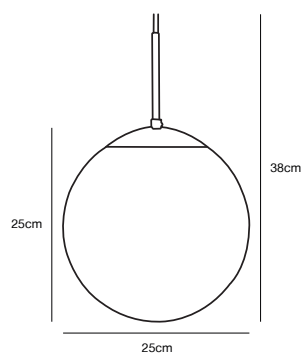

CAFE 20 Pendant

Masterbox	Qty. 3
Size	H: 33 cm, Shade Ø: 20 cm
IP Class	IP20, Class 2 (Double isolated)
Cable	Clear 180 cm, non replaceable
Canopy	Color: White, Material: Plastic. Dimension: 7,9 cm
Lightsource	E27 - not included Can be dimmed by choosing a dimmable bulb

Features

Glamorous modern style
Provides a soft, diffused light
Brushed steel top and tube
Matt white opal mouth blown glass

CAFE 25 Pendant

Masterbox	Qty. 3
Size	H: 38 cm, Shade Ø: 25 cm
IP Class	IP20, Class 2 (Double isolated)
Cable	Clear 180 cm, non replaceable
Canopy	Color: White, Material: Plastic. Dimension: 7,9 cm
Lightsource	E27 - not included Can be dimmed by choosing a dimmable bulb

Features

Glamorous modern style
Provides a soft, diffused light
Brushed steel top and tube
Matt white opal mouth blown glass