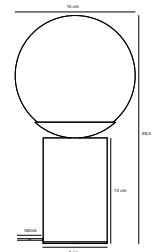

LILLY 3-Spot Pendant

- **Masterbox** Qty. 2
- **Size** H: 36,5 cm, W: 32 cm, Shade Ø: 15 cm
- **IP Class** IP20, Class 2 (Double isolated)
- **Cable** Textile cable: Black 200 cm, non replaceable
- **Canopy** Color: Black, Material: Plastic. Dimension: 12,3 cm
- **Lightsource** E14 - not included
  Can be dimmed by choosing a dimmable bulb

- **Features**
- Glamorous modern style
- Matt white opal mouth blown glass
- Provides a soft, diffused light

LILLY Marble Table lamp

- **Masterbox** Qty. 3
- **Size** H: 28,5 cm, W: 15 cm, L: 15 cm, Shade Ø: 15 cm, Base Ø: 8 cm
- **IP Class** IP20, Class 2 (Double isolated)
- **Cable** Textile cable: Black/White 150 cm, non replaceable. Switch on the cable
- **Lightsource** E14 - not included
  Can not be dimmed

- **Features**
- Contemporary art deco design expression
- Genuine marble in nature's playful colours
- Mouth blown glass and exclusive details
- Marble structure means that not two are alike