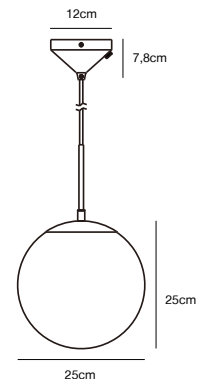

Brass 2010573035
Metal/Opal Glass

GRANT 35 Pendant

Masterbox	Qty. 2
Size	W: 35 cm, L: 35 cm, Shade Ø: 35 cm
IP Class	IP20, Class 2 (Double isolated)
Cable	White 200 cm, non replaceable
Canopy	Color: Brass, Material: Metal. Dimension: 12 cm
Lightsource	E27 - not included Can be dimmed by choosing a dimmable bulb

Features

Glamorous modern style
Decorative brass canopy
Provides a soft, diffused light
Matt white opal mouth blown glass