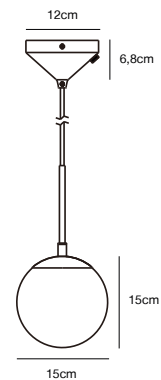

FLEUR 15 Wall light by Says Who

Masterbox	Qty. 3
Size	H: 26,4 cm, W: 15,3 cm, L: 21,2 cm, D: 21,2 cm, Shade Ø: 15,3 cm, Tube Ø: 1,25 cm, Base Ø: 15 cm, Tilt angle: 35°
IP Class	IP20, Class 2 (Double isolated)
Cable	White 150 cm, replaceable. Switch on the fixture
Lightsource	E14 - not included Can not be dimmed

Features

- Vintage design
- Elegant brass details
- On/off rocking switch
- Adjustable lamp head for a directional light

GRANT 15 Pendant

Masterbox	Qty. 3
Size	H: 29 cm, W: 15 cm, L: 15 cm, Shade Ø: 15 cm
IP Class	IP20, Class 2 (Double isolated)
Cable	White 200 cm, non replaceable
Canopy	Color: Brass, Material: Metal. Dimension: 12 cm
Lightsource	E14 - not included Can be dimmed by choosing a dimmable bulb

Features

- Glamorous modern style
- Decorative brass canopy
- Provides a soft, diffused light
- Matt white opal mouth blown glass