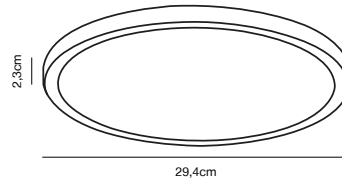

White 2110476101
Plastic

OJA 42 IP54 2700K Sensor Ceiling light

Masterbox Qty. 3
Size H: 3,8 cm, W: 42,4 cm, L: 42,4 cm, Ø: 42,4 cm,
IP Class IP54, Class 2 (Double isolated)
Canopy
Lightsource LED Module 2100 Lumen, 2700 Kelvin, 25000 Hours, RA 80, Beamangle 120°, No, cannot be dimmed

Features

Microwave sensor with on/off pre-programmed LUX
Suitable for humid areas (IP54)
Ultra-thin design with backlight effect
Adjustable time and range radius
Parallel, easy push-in connection
5 year LED guarantee