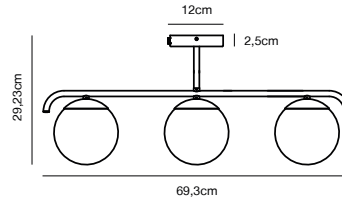

Black 46635003
Metal/Opal Glass