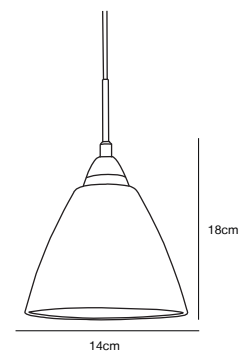

TRIBECA 38 Pendant by Bønnelycke MDD

Masterbox	Qty. 3
Size	Shade Ø: 38 cm
IP Class	IP20, Class 2 (Double isolated)
Cable	Black 300 cm, non replaceable
Canopy	Color: Black, Material: Plastic. Dimension: 11,7 cm
Lightsource	E27 - not included Can be dimmed by choosing a dimmable bulb

Features

Nature style

Wooden structure creates beautiful shadow play

Create your own design expression with a decorative bulb

Experience the wooden structure of the beautiful poplar veneer

READ 14 Pendant by Kaare Bækgaard

Masterbox	Qty. 3
Size	H: 18 cm, Shade Ø: 14 cm
IP Class	IP20, Class 2 (Double isolated)
Cable	White 180 cm, non replaceable
Canopy	Color: Chrome, Material: Metal. Dimension: 9 cm
Lightsource	E14 - not included Can be dimmed by choosing a dimmable bulb

Features

Soft classic design

Glossy white glass shade