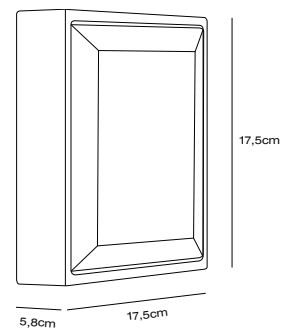

Parallel connection

NICO Round 22 Wall light

Masterbox Qty. 3
Size H: 23,5 cm, W: 7,7 cm, L: 7,7 cm
IP Class IP54, Class 1 (Earth contact)
Lightsource GU10 - Not included

Features

Lights both up and down
Easy installation
Parallel connection possible

OLIVER Square Wall light

Masterbox Qty. 3
Size H: 17,5 cm, W: 17,5 cm, L: 17,5 cm
IP Class IP54, Class 1 (Earth contact)
Lightsource LED Module, 600 Lumen, 2700 Kelvin, 30000 Hours, RA 80

Features

Versatile wall light
Replaceable covers change the look (two included)
Backlight effect
High lumen output
Entry for cables outside on wall
5 year LED guarantee