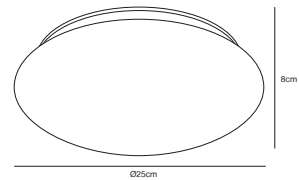

White 2015196101
Metal/Plastic

MONTONE 30 Ceiling light

Masterbox Qty. 3
Size H: 9,5 cm, Ø: 30 cm
IP Class IP44, Class 1 (Earth contact)
Lightsource LED Module - 10W LED, 1000 Lumen, 2700 Kelvin,
20000 Hours, RA 80, Beamangle 120°, Cannot be dimmed

Features

DOB: Driver-on-Board LED technology
Suitable for humid areas (IP44)
5 year LED guarantee