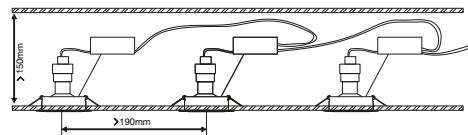

Build in height
10,5 cm

Cutout Ø
6,8 cm

White 49270101
Plastic

Nickel 49270155
Plastic

OCTANS 3-Kit 4000K Downlight

Masterbox Qty. 3
Size H: 9 cm, Ø: 8,5 cm
IP Class IP20, Class 2 (Double isolated)
Lightsource GU10 - 3X4,8W LED,
Max. 7,5W LED, 380 Lumen, 4000 Kelvin, 15000 Hours, RA 80,
Beamangle 36°, Cannot be dimmed

White 84650001
Metal

Brushed steel 84650032
Metal

RECESS 3-Kit Downlight

Masterbox Qty. 3
Size 7.958.15157.525
IP Class IP23, Class 2 (Double isolated)
Cable Black 200 cm, replaceable
Lightsource GU10 - 3X3WCOB,
Max. 3X35W175 Lumen, 3000 Kelvin, 25000 Hours, RA 80,
Beamangle 38°, No, cannot be dimmed

Features
Parallel connection possible
Cable 2,0m included