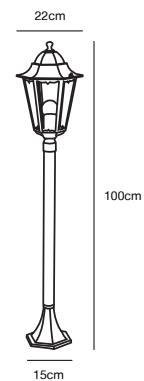

CARDIFF Down Wall light

Masterbox Qty. 3
Size H: 40 cm, W: 21 cm, D: 27 cm, Base: 12,5 x 20 cm
IP Class IP44, Class 1 (Earth contact)
Lightsource E27 - Not included

Features
Romantic design

CARDIFF Garden light

Masterbox Qty. 3
Size H: 100 cm, W: 21 cm, Shade Ø: 22 cm, Tube Ø: 4 cm, Base Ø: 15 cm
IP Class IP44, Class 1 (Earth contact)
Lightsource E27 - Not included

Features
Romantic design
Build-in parallel connection