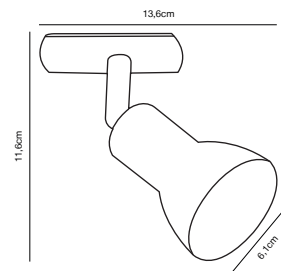

White 86129901
Metal/Plastic

Black 86129903
Metal/Plastic

Munin Link Track Light

1. **Masterbox** Qty. 3
   Size H: 11,6 cm, L: 8 cm, D: 13,6 cm, Shade Ø: 6,1 cm, 180°
   IP Class IP20, Class 2 (Double isolated)
   Lightsource GU10 - not included, Max. 35W,
   Can be dimmed by choosing a dimmable bulb

Features
Ideally suited for combination with Nordlux Smart