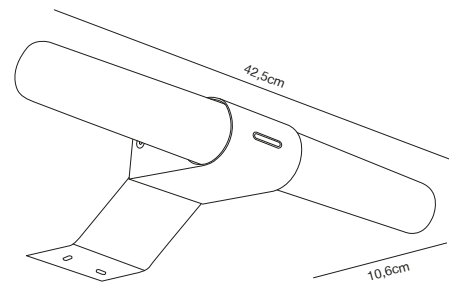

White 2015391001
Plastic/Glass