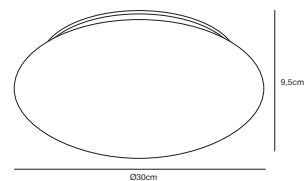

White 2015176101
Metal/Plastic

MONTONE 25 Ceiling light

Masterbox Qty. 3
Size H: 8 cm, Ø: 25 cm
IP Class IP44, Class 1 (Earth contact)
Lightsource LED Module - 8W LED, 800 Lumen, 2700 Kelvin,
20000 Hours, RA 80, Beamangle 120°, Cannot be dimmed

Features

DOB: Driver-on-Board LED technology
Suitable for humid areas (IP44)
5 year LED guarantee

White 2015196101
Metal/Plastic

MONTONE 30 Ceiling light

Masterbox Qty. 3
Size H: 9,5 cm, Ø: 30 cm
IP Class IP44, Class 1 (Earth contact)
Lightsource LED Module - 10W LED, 1000 Lumen, 2700 Kelvin,
20000 Hours, RA 80, Beamangle 120°, Cannot be dimmed

Features

DOB: Driver-on-Board LED technology
Suitable for humid areas (IP44)
5 year LED guarantee