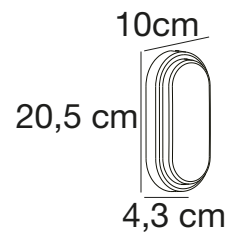

CUBA BRIGHT OVAL Wall light

Masterbox Qty. 3
Size H: 20,5 cm, L: 10 cm
IP Class IP54, Class 2 (Double isolated)
Lightsources LED Module - 14W
LED, 1600 Lumen, 3000 Kelvin, 30000 Hours, RA 80,
Beamangle 120°

Features
Very high light output (1600 lumen)
Designed for both wall and ceiling mounting
5 year LED guarantee