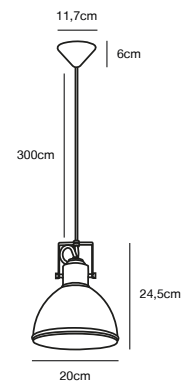

Black 46685003
Metal

ASLAK Table lamp

Masterbox Qty. 3
Size H: 48 cm, Shade Ø: 15 cm, Base Ø: 15 cm
IP Class IP20, Class 2 (Double isolated)
Cable Black 180 cm, non replaceable. Switch on the cable
Lightsource E27 - not included
Can not be dimmed

Features
Industrial style
Tilting and turning shade
Same color inside as outside