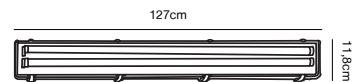

Grey 27596101
Plastic

WORKS IP65 2x18W LED Batten Light Fitting

Masterbox Qty. 6
Size H: 9 cm, W: 11,8 cm, L: 127 cm,
IP Class IP65, Class 1 (Earth contact)
Lightsources G13, Max. 2x18W, Incl. 2x18W T8 LED,
3300 Lumen, 4000 Kelvin, 25000 Hours, RA 80,
Beamangle 120°, Cannot be dimmed

Features

Parallel connection possible
IP65 - In and outdoor use
Easy Connect

Grey 2111076101
Plastic

WORKS IP65 1x24 Batten Light Fitting

Masterbox Qty. 6
Size H: 7,3 cm, L: 155,3 cm,
IP Class IP65, Class 1 (Earth contact)
Lightsources G13, Max. 24W, Incl. 24W T8 LED,
2112 Lumen, 4000 Kelvin, 25000 Hours, RA 80,
Beamangle 120°, Cannot be dimmed

Features

Parallel connection possible
IP65 - In and outdoor use
Easy Connect