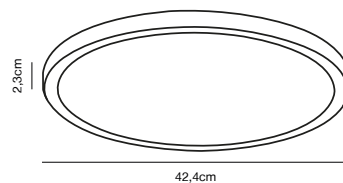

White 47156001
Plastic

Black 47156003
Plastic

OJA 29 IP20 4000K Step-Dim Ceiling light

Masterbox Qty. 3
Size H: 2,3 cm, Ø: 29,4 cm
IP Class IP20, Class 2 (Double isolated)
Lightsources LED Module - 14W, 1700 Lumen, 4000K Kelvin,
25000 Hours, Has built-in dimmable light source with
Moodmaker™ functionality

Features

3-step Moodmaker™ dimming by your regular wall switch
Ultra-thin design
Backlight effect
5 year LED guarantee

Moodmaker™ Step Dimming

Step 1
100%

Step 2
50%

Step 3
20%

White 47286001
Plastic

Black 47286003
Plastic

OJA 42 IP20 2700K Step-Dim Ceiling light

Masterbox Qty. 3
Size H: 2,3 cm, Ø: 42,4 cm,
IP Class IP20, Class 2 (Double isolated)
Lightsources LED Module - 22W LED, 2100 Lumen, 2700K Kelvin,
25000 Hours, RA 80, Beamangle 120°,
Has built-in dimmable light source with
Moodmaker™ functionality

Features

3-step Moodmaker™ dimming by your regular wall switch
Night light with backlight effect
Easy twist lock connection and easy installation
5 year LED guarantee

Moodmaker™ Step Dimming

Step 1
100%

Step 2
50%

Step 3
20%