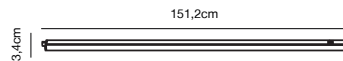

White 2111016101
Plastic

RENTON 30 4000K Batten Light Fitting

Masterbox Qty. 6
Size W: 2,4 cm, L: 31,2 cm, D: 3,4 cm,
IP Class IP20, Class 2 (Double isolated)
Switch On the fixture
Lightsource LED Module, 4000 Kelvin, 35000 Hours, RA 80,
Beamangle 130°, Cannot be dimmed

Features

Parallel connection possible
Ideally suited for under cabinet lighting
Connection cable included
Switch on body
5 year LED guarantee