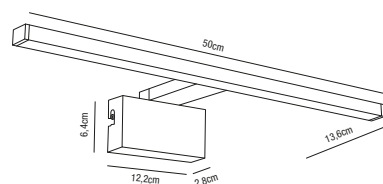

Chrome 62329933
Metal/Glass

Black 62329903
Metal/Glass

MARINA Bathroom lighting by KB

Masterbox Qty. 3
Size H: 15 cm, W: 8,6 cm, D: 14 cm, Shade Ø: 5,5 cm
IP Class IP44, Class 2 (Double isolated)
Lightsource G9 - not included, Max. 40W,
Can be dimmed by choosing a dimmable bulb

Features
Manually blown sandblasted glass

MARLEE Bathroom lighting

Masterbox Qty. 3
Size H: 3,8 cm, W: 13,6 cm, L: 50 cm,
IP Class IP44, Class 2 (Double isolated)
Lightsource LED Module, 800 Lumen, 3000 Kelvin, 25000 Hours,
RA 90, Beamangle 120°, No, cannot be dimmed

Features
Incl. three different installation possibilities
Can be mounted on a wall, on a mirror or on a cabinet
IP44 protected for water splashing in all directions
RA90 natural light and 800 lumen
5 year LED guarantee