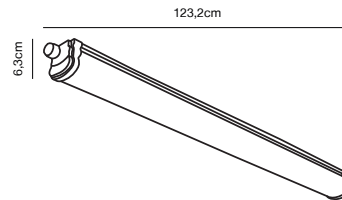

White 47746101
Plastic

OAKLAND 120 Double Batten Light Fitting

Masterbox Qty. 6
Size H: 6,5 cm, W: 8,3 cm, L: 123,2 cm
IP Class IP65, Class 2 (Double isolated)
Lightsource LED Module - 43W LED, 4400 Lumen, 4000 Kelvin,
25000 Hours, RA 80, Beamangle 125°, Cannot be dimmed

Features

Upgraded generation - lumen uplift
Parallel connection possible
Twist lock - Easy connect
Centred wiring - new higher brackets cable lead
IP65 - In and outdoor use
5 year LED guarantee