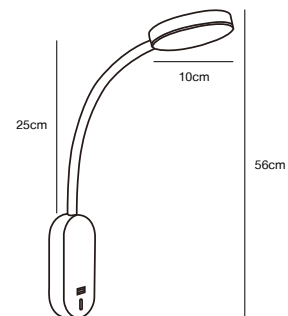

MASON Wall light

- **Masterbox** Qty. 3
- **Size** H: 56 cm, D: 35 cm, Shade Ø: 10 cm, Base: 7 x 14,5 cm
- **IP Class** IP20, Class 2 (Double isolated)
- **Cable** Black/White 180 cm, non replaceable. Switch on the fixture
- **Lightsource** LED Module - 5W LED, 1600 Lumen, 2700 Kelvin, 30000 Hours, RA 80, Beamangle 120°
  Has built-in dimmable light source for wall dimmer

- **Features**
- Minimalistic functional style
- Moodmaker™ 3-step dimmable on base
- USB port for charging your phone or other device
- 5 year LED guarantee