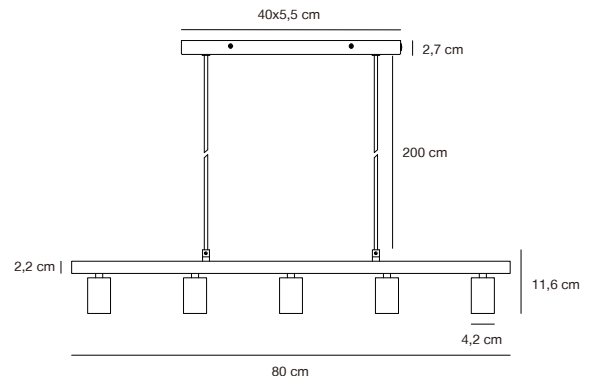

Black 2010603003
Metal