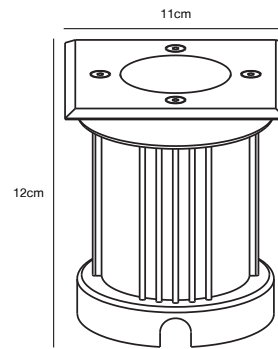

Stainless steel 83840034
Metal/Glass

PATO Square Recessed light

Masterbox Qty. 3
Size H: 12 cm, W: 11 cm, L: 11 cm, Build in height: 12 cm, Cutout Ø 9 cm
IP Class IP65, Class 1 (Earth contact)
Lightsource GU10 - Not included

Features
Suited for a GU10 bulb

Stainless steel 96409934
Stainless steel/Plastic

TILOS 1-Kit Recessed light

Masterbox Qty. 3
Size H: 14,1 cm, Ø: 10.5 cm
IP Class IP67, Class 2 (Double isolated)
Lightsource GU10 - Not included

Features
Parallel connection possible
Retrofit GU 10 bulb