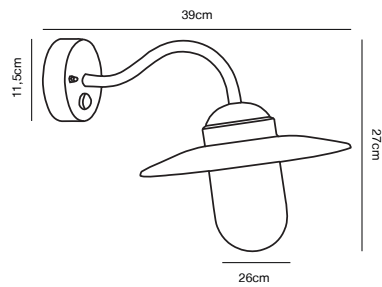

Black 71411003
Metal/Glass