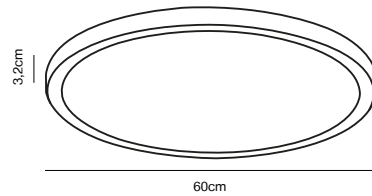

Features

Ultra-slim ceiling panel light
Bluetooth connection to Nordlux Smart Light
Adjustable kelvin and lumen output