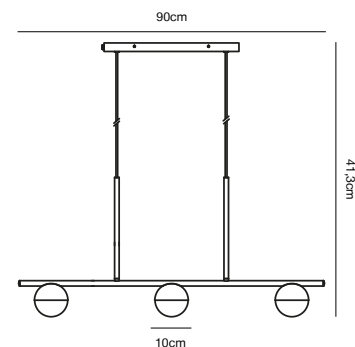

Moodmaker™ Step Dimming

BALANCE Wall light by Kaare Bækgaard

- **Masterbox** Qty. 2
- **Size** H: 31 cm, W: 30 cm, D: 50 cm, Shade Ø: 30 cm, Tube Ø: 1,3 cm, Tilt angle: 136°
- **IP Class** IP20, Class 2 (Double isolated)
- **Cable** Textile cable: Black 150 cm, non replaceable. Switch on the cable
- **Lightsource** LED Module - 17,5W LED, 1200 Lumen, 2700 Kelvin, 30000 Hours, RA 80, Beamangle 120°
  Has built-in dimmable light source with Moodmaker™ functionality

Features

- Scandinavian minimalistic design
- Moodmaker™ 3-step dimmable on cable switch
- Adjustable up/down and to both sides
- With acrylic diffuser
- 5 year LED guarantee

Black 2010953003
Metal/Opal glass

Brass 2010953035
Metal/Opal glass

CONTINA 3-Spot Pendant by Says Who

- **Masterbox** Qty. 2
- **Size** H: 41,3 cm, W: 10 cm, L: 90 cm, Shade Ø: 10 cm
- **IP Class** IP20, Class 2 (Double isolated)
- **Cable** Textile cable: White/Black 200 cm,
- **Canopy** Color: Black, Material: Metal. Dimension: 40 x 5 cm
- **Lightsource** G9 - not included
  Can be dimmed by choosing a dimmable bulb

Features

- Contemporary art deco style
- Matt white opal mouth blown glass
- Three lamp heads that emits a practical light