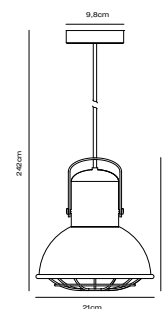

NEW Galvanized 2213023031
Metal

Porter 9 Pendant by Says Who

Masterbox Qty. 3
Size H: 19 cm, W: 9 cm, L: 9 cm, Shade Ø: 9 cm, Tilt angle: 25°
IP Class IP20, Class 2 (Double isolated)
Cable Black 200 cm, non replaceable
Canopy Color: Galvanized, Material: Metal. Dimension: 2 cm
Lightsource E27 - not included
Can be dimmed by choosing a dimmable bulb

Features

Rough and industrial galvanized expression
Adjustable lamp head
Hang three or more lamps together in a line or cluster
Galvanized inside

NEW Galvanized 2213033031
Metal

Porter 21 Pendant by Says Who

Masterbox Qty. 3
Size H: 24 cm, W: 21 cm, L: 21 cm, Shade Ø: 21 cm
IP Class IP20, Class 2 (Double isolated)
Cable Black 200 cm, non replaceable
Canopy Color: Galvanized, Material: Metal. Dimension: 2 cm
Lightsource E27 - not included
Can be dimmed by choosing a dimmable bulb

Features

Rough and industrial galvanized expression
Decorative grid covering the opening
Galvanized inside