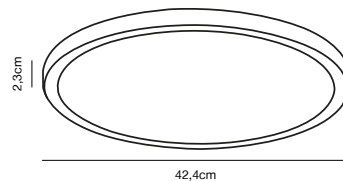

White 50056101
Plastic

OJA 42 IP54 2700K Dim Ceiling light

Masterbox Qty. 3
Size H: 2,3 cm, Ø: 42,4 cm,
IP Class IP54, Class 2 (Double isolated)
Lightsource LED Module - 24W LED, 2150 Lumen, 2700 Kelvin,
30000 Hours, RA 80, Beamangle 120°,
Has built-in dimmable light source for wall dimmer

Features

Stepless dimmable by wall dimmer
Backlight effect
Easy twist lock connection and easy installation
5 year LED guarantee

White 50226101
Plastic/Metal

OJA 42 IP54 4000K Dim Ceiling light

Masterbox Qty. 3
Size H: 2,3 cm, Ø: 42,4 cm,
IP Class IP54, Class 2 (Double isolated)
Lightsource LED Module - 24W LED, 2400 Lumen, 4000 Kelvin,
30000 Hours, RA 80, Beamangle 120°,
Has built-in dimmable light source for wall dimmer

Features

Stepless dimmable by wall dimmer
Backlight effect
Easy twist lock connection and easy installation
5 year LED guarantee