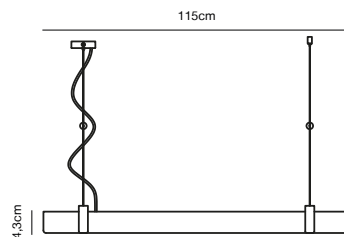

NEW Black 2213273003
Metal

PACO 5-Spot Spot light

Masterbox Qty. 3
Size H: 11,5 cm, W: 80 cm, L: 80 cm
IP Class IP20, Class 2 (Double isolated)
Cable Black 200 cm, non replaceable
Canopy Color: Black, Material: Metal. Dimension: 2,5 cm
Lightsource E27 - not included
Can be dimmed by choosing a dimmable bulb

Features

Minimalistic and industrial design expression
Create your own design expression with a decorative bulb
Perfect above the dining or kitchen table

Black 2010603003
Metal

Brushed steel 2010603032
Metal

NEW **Dark grey steel 2010603051**
Metal

Moodmaker™ Step Dimming

Step 1
100%

Step 2
50%

Step 3
20%

LILT Pendant by Says Who

Masterbox Qty. 3
Size H: 10,2 cm, W: 115 cm, L: 115 cm, D: 4,3 cm, Shade Ø: 3,7 cm
IP Class IP20, Class 2 (Double isolated)
Cable Textile cable: Black 205 cm, non replaceable. Switch on the base
Canopy Color: Black, Material: Metal. Dimension: 9 x 2,5 cm
Lightsource LED Module - 27W LED, 2000 Lumen, 2700 Kelvin, 30000 Hours,
RA 80, Beamangle 120°
Has built-in dimmable light source with Moodmaker™ functionality

Features

Scandinavian minimalistic design
Moodmaker™ 3-step dimmable from wall switch
Perfect above a long dining table or kitchen island
Rough surface and decorative fittings
Easy adjustment for wires
3 year LED guarantee