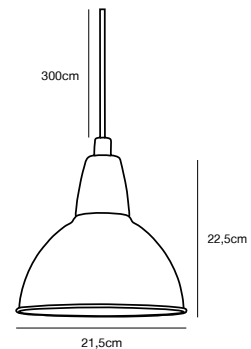

EMBLA Pendant

- **Masterbox** Qty. 3
- **Size** H: 30,5 cm, Shade Ø: 10 cm
- **IP Class** IP20, Class 2 (Double isolated)
- **Cable** Textile cable: White/Black 300 cm, non replaceable
- **Canopy** Color: White/Black, Material: Plastic. Dimension: 11,8 cm
- **Lightsource** E27 - not included
  Can be dimmed by choosing a dimmable bulb

- **Features**
- Soft contemporary style
- Mouth blown glass shade

TRUDE Pendant

- **Masterbox** Qty. 3
- **Size** H: 22,5 cm, Shade Ø: 21,5 cm
- **IP Class** IP20, Class 2 (Double isolated)
- **Cable** Black 300 cm, non replaceable
- **Canopy** Color: Black, Material: Plastic. Dimension: 11,8 cm
- **Lightsource** E27 - not included
  Can be dimmed by choosing a dimmable bulb

- **Features**
- Industrial style