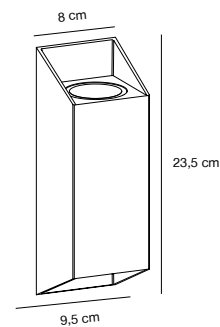

Parallel connection

HEKA Wall light

Masterbox Qty. 3
Size H: 21,6 cm, D: 13,8 cm, Shade Ø: 10,6 cm
IP Class IP54, Class 1 (Earth contact)
Lightsource E27 - Not included

Features
Compact and modern design
Parallel connection possible

Parallel connection

NICO Square 22 Wall light

Masterbox Qty. 3
Size H: 23,5 cm, W: 8 cm, L: 8 cm
IP Class IP54, Class 1 (Earth contact)
Lightsource GU10 - Not included

Features
Lights both up and down
Easy installation
Parallel connection possible