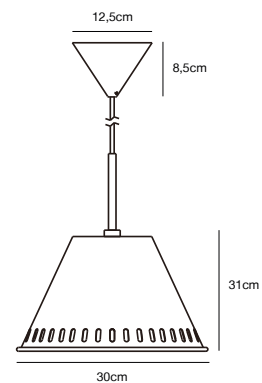

ORBIFORM Ceiling light by Kaare Bækgaard

- **Masterbox** Qty. 3
- **Size** H: 25,3 cm, Shade Ø: 23 cm
- **IP Class** IP20, Class 2 (Double isolated)
- **Canopy** Color: Brass, Material: Metal. Dimension: 15 cm
- **Lightsource** E27 - not included
  Can be dimmed by choosing a dimmable bulb

Features

Glamorous art deco design
A beautiful mix of brass and smoked glass
Diamond pattern that reflects light in an exciting way
Perfect for the entrance hall

PINE Pendant by Kaare Bækgaard

- **Masterbox** Qty. 3
- **Size** H: 31 cm, W: 30 cm, L: 30 cm, Shade Ø: 30 cm
- **IP Class** IP20, Class 2 (Double isolated)
- **Cable** Black 200 cm, non replaceable
- **Canopy** Color: Black, Material: Plastic. Dimension: 12,5 cm
- **Lightsource** E27 - not included
  Can be dimmed by choosing a dimmable bulb

Features

Soft industrial design
Beautiful light effect with holes in the shade
Elegant mix of matt metal and brass details
Hang 3 or more lamps together in a line or cluster