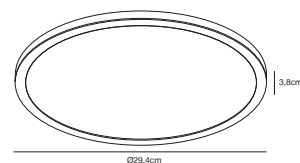

White 45606001
Metal/Plastic

MÁNI 25 Ceiling light

Masterbox Qty. 6
Size H: 9,5 cm, Shade Ø: 25,5 cm
IP Class IP20, Class 1 (Earth contact)
Lightsource LED Module - 12W LED, 700 Lumen, 3000 Kelvin,
30000 Hours, RA 80, Beamangle 118°, Cannot be dimmed

Features
Matt diffusor
5 year LED guarantee

White 45616001
Metal/Plastic

MÁNI 32 Ceiling light

Masterbox Qty. 6
Size H: 10,5 cm, Ø: 32,5 cm
IP Class IP20, Class 1 (Earth contact)
Lightsource LED Module - 18W LED, 1000 Lumen, 3000 Kelvin,
30000 Hours, RA 80, Beamangle 118°, Cannot be dimmed

Features
Matt diffusor
5 year LED guarantee