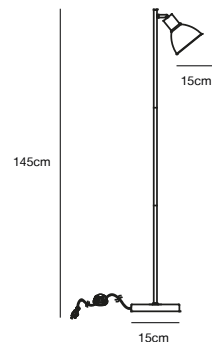

POP Rough Table lamp by Sebastian Holmbäck

- **Masterbox** Qty. 3
- **Size** H: 47 cm, Shade Ø: 15 cm, Base Ø: 23 cm, Tilt angle: 30°
- **IP Class** IP20, Class 2 (Double isolated)
- **Cable** White/Black 150 cm, non replaceable. Switch on the cable
- **Lightsource** E27 - not included
  Can not be dimmed

- **Features**
- Contemporary and simple style
- Brass joint connecting shade and base
- Rough matte surface with brass details

POP Rough Floor lamp by Sebastian Holmbäck

- **Masterbox** Qty. 2
- **Size** H: 145 cm, Shade Ø: 15 cm, Base Ø: 15 cm, Tilt angle: 30°
- **IP Class** IP20, Class 2 (Double isolated)
- **Cable** White/Black 150 cm, non replaceable. Switch on the cable
- **Lightsource** E27 - not included
  Can not be dimmed

- **Features**
- Contemporary and simple style
- Brass joint connecting shade and base
- Rough matte surface with brass details