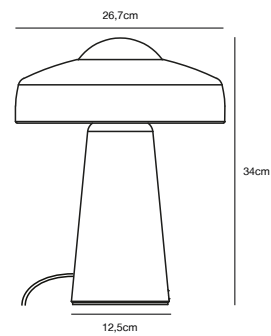

Black 46605003
Metal