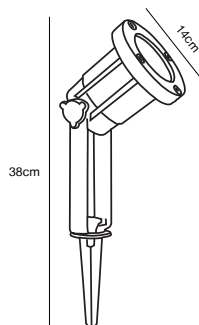

Stainless steel 77029934
Stainless steel

TAURUS Spot light

Masterbox	Qty. 3
Size	H: 31 cm, Ø: 10 cm
IP Class	IP54, Class 1 (Earth contact)
Cable	Black 150 cm, non replaceable
Lightsource	GU10 - Not included

Features

Suitable for GU10 bulb
Fixed 1,5 meter cable