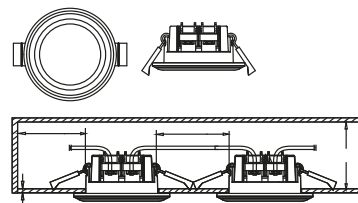

Parallel connection

Build in height 4,6 cm

Cutout Ø 7,2 cm

DORADO 3-Kit IP65 2700K Downlight

Masterbox Qty. 3
Size H: 3,6 cm, Ø: 8,5 cm
IP Class IP65, Class 2 (Double isolated)
Lightsource LED Module - 3X5,5W LED, 345 Lumen, 2700 Kelvin, 20000 Hours, RA 80, Beamangle 100°, Has built-in dimmable light source for wall dimmer

Features

Ideally suited for bathroom zone 1-2 (IP65)
Stepless dimmable 0-100% by wall dimmer excl.
Parallel connection possible
Connector block included
5 year LED guarantee

Parallel connection

Build in height 5 cm

Cutout Ø 6,5 cm

Moodmaker™ Step Dimming

ELKTON 8 Downlight

Masterbox Qty. 3
Size H: 4,2 cm, Ø: 8,2 cm
IP Class IP20, Class 2 (Double isolated)
Lightsource LED Module - 5,5W LED, 350 Lumen, 2700 Kelvin, 25000 Hours, RA 80, Beamangle 120°, Has built-in dimmable light source with Moodmaker™ functionality

Features

3-Step Moodmaker™ dimmer both/inner/outer rings
Parallel connection possible
Connector block included
Memory & reset function
5 year LED guarantee