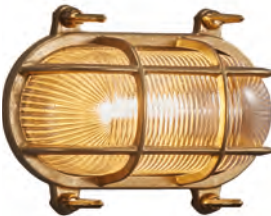

## POLPERRO Wall light

**Masterbox** Qty. 3  
**Size** D: 9,3 cm, Ø: 19.5 cm, Shade Ø: 18 cm, Base: 12 cm  
**IP Class** IP64, Class 1 (Earth contact)  
**Lightsource** E27 - Not included

**Features**  
 Maritime robust design  
 Build-in parallel connection