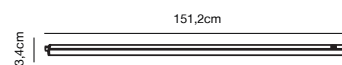

White 2111046101
Plastic

RENTON 110 4000K Batten Light Fitting

Masterbox Qty. 6
Size W: 2,4 cm, L: 111,2 cm, D: 3,4 cm,
IP Class IP20, Class 2 (Double isolated)
Cable On the fixture
Lightsource LED Module, 4000 Kelvin, 35000 Hours, RA 80,
Beamangle 130°, Cannot be dimmed

Features

Parallel connection possible
Ideally suited for under cabinet lighting
Connection cable included
Switch on body
Extendable by connecting multiple rails
5 year LED guarantee

White 2111056101
Plastic

RENTON 150 4000K Batten Light Fitting

Masterbox Qty. 6
Size W: 2,4 cm, L: 151,2 cm, D: 3,4 cm,
IP Class IP20, Class 2 (Double isolated)
Cable On the fixture
Lightsource LED Module, 4000 Kelvin, 25000 Hours, RA 80,
Beamangle 130°, Cannot be dimmed

Features

Parallel connection possible
Ideally suited for under cabinet lighting
Connection cable included
Switch on body
Extendable by connecting multiple rails
5 year LED guarantee