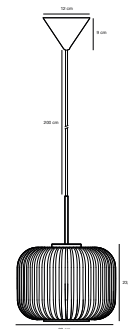

Opal white 46573001
Metal/Opal glass

MILFORD 20 Pendant

Masterbox Qty. 3
Size H: 33,5 cm, Shade Ø: 20 cm
IP Class IP20, Class 2 (Double isolated)
Cable Textile cable: White 300 cm, non replaceable
Canopy Color: White, Material: Plastic. Dimension: 11,7 cm
Lightsource E27 - not included
Can be dimmed by choosing a dimmable bulb

Features

Soft and natural style
Opal mouth blown glass
Provides a soft, diffused light