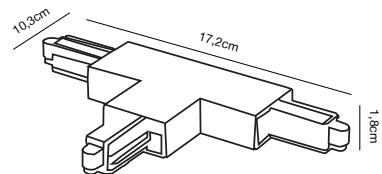

Link X-Connector Track Light

Masterbox Qty. 6
Size H: 1,8 cm, W: 17,2 cm, L: 17,2 cm,
IP Class IP20, Class 1 (Earth contact)
Lightsource Max. 660W

Features
Connector for rails, without power supply