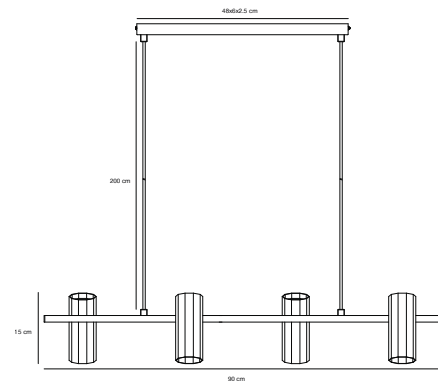

NEW Black 2213455003
Metal

NEW Brass 2213455035
Metal

ALANIS Table lamp by Says Who

1. **Masterbox** Qty. 3
   Size H: 49,5 cm, W: 8 cm, L: 8 cm, Shade Ø: 6 cm, Base Ø: 8 cm, Tilt angle: 40°
   IP Class IP20, Class 2 (Double isolated)
   Cable Black/White 150 cm, non replaceable. Switch on the base
   Lightsource GU10 - not included
   Can not be dimmed

Features

Minimalist and streamlined design
10-sided profile giving a streamlined, yet soft look
Slim, simple lines
On/off switch on top of lamp head