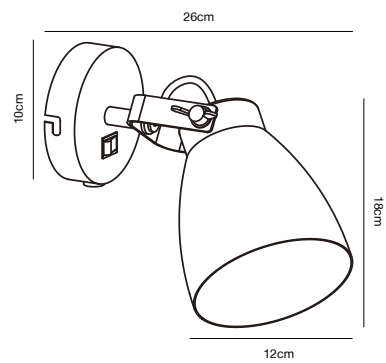

White 47131001
Plastic