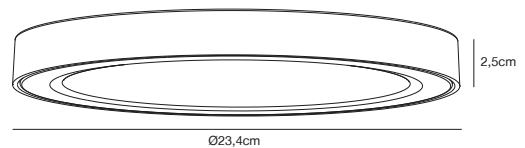

Features

Moodmaker™ Scene Select 3000K/4000K and night light
IP44 protected for water splashing in all directions
Can be recessed as well as surface mounted
Can be recessed mounted from Ø95-200 mm
With memory and reset function
5 year LED guarantee