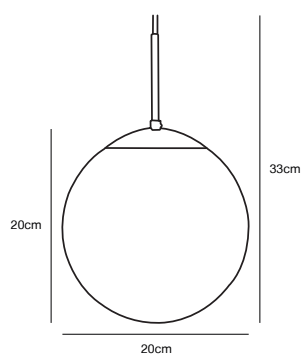

Opal white 39573001
Opal glass/Metal

CAFE 25 Pendant

Masterbox	Qty. 3
Size	H: 38 cm, Shade Ø: 25 cm
IP Class	IP20, Class 2 (Double isolated)
Cable	Clear 180 cm, non replaceable
Canopy	Color: White, Material: Plastic. Dimension: 7,9 cm
Lightsource	E27 - not included Can be dimmed by choosing a dimmable bulb

Features

Glamorous modern style
Provides a soft, diffused light
Brushed steel top and tube
Matt white opal mouth blown glass