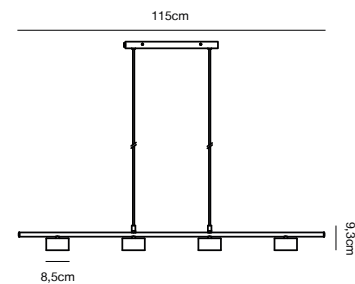

Features

- Scandinavian minimalistic design
- Moodmaker™ 3-step dimmable with memory function
- 350 lumen per lamp head
- 5 year LED guarantee