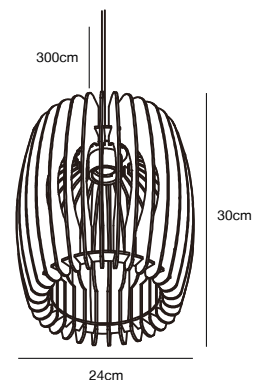

DIAS Pendant

Masterbox	Qty. 3
Size	H: 21,5 cm, Shade Ø: 18,5 cm
IP Class	IP20, Class 2 (Double isolated)
Cable	Textile cable: Black 300 cm, non replaceable
Canopy	Color: Black, Material: Plastic. Dimension: 11,8 cm
Lightsource	E27 - not included Can be dimmed by choosing a dimmable bulb

Features

Industrial style
Mouth blown glass
Design your own luminaire with a decorative bulb

TRIBECA 24 Pendant by Bønnelycke MDD

Masterbox	Qty. 3
Size	Shade Ø: 24 cm
IP Class	IP20, Class 2 (Double isolated)
Cable	Black 300 cm, non replaceable
Canopy	Color: Black, Material: Plastic. Dimension: 11,7 cm
Lightsource	E27 - not included Can be dimmed by choosing a dimmable bulb

Features

Nature style
Wooden structure creates beautiful shadow play
Create your own design expression with a decorative bulb