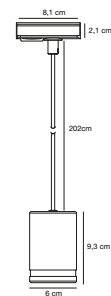

White 2110639901
Metal/Plastic

Black 2110639903
Metal/Plastic

Rondie Link Spot Track Light

1. **Masterbox** Qty. 3
   Size H: 15,2 cm, W: 6 cm, L: 9,3 cm, Shade Ø: 6 cm, Tilt angle: 90°
   IP Class IP20, Class 1 (Earth contact)
   Lightsource GU10 - not included, Max. 35W,
   Can be dimmed by choosing a dimmable bulb

1. **Features**
   Inside frosted glass for special effect
   Choose your bulb for colour, beam angle and lumen

Rondie Link Pendant Track Light

1. **Masterbox** Qty. 3
   Size H: 215,2 cm, W: 6 cm, L: 9,3 cm, Shade Ø: 6 cm,
   IP Class IP20, Class 1 (Earth contact)
   Cable White/Black 200 cm, non replaceable
   Lightsource GU10 - not included, Max. 35W,
   Can be dimmed by choosing a dimmable bulb

1. **Features**
   Inside frosted glass for special effect
   Choose your bulb for colour, beam angle and lumen
   Fabric wire (two metres)
   Wire can be shortened to any desired length