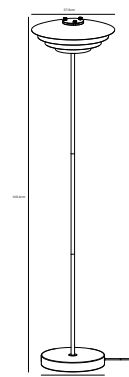

NEW White 2213485001
Metal

NEW Grey 2213485010
Metal

BRETAGNE Table lamp by Kaare Bækgaard

Masterbox Qty. 3
Size H: 46 cm, W: 30 cm, L: 30 cm, Shade Ø: 30 cm, Tube Ø: 1,2 cm, Base Ø: 16 cm
IP Class IP20, Class 2 (Double isolated)
Cable Grey/White 1.5 cm, non replaceable. Switch on the base
Lightsource G9 - not included
Can not be dimmed

Features

Scandinavian clean and soft lines
Multiple layered shades create a soft, diffused light
White coloured inside for optimal light
On/off rotary switch on lamp foot

NEW White 2213494001
Metal

NEW Grey 2213494010
Metal

BRETAGNE Floor lamp by Kaare Bækgaard

Masterbox Qty. 2
Size H: 150 cm, W: 38 cm, L: 38 cm, Shade Ø: 38 cm, Tube Ø: 1,6 cm, Base Ø: 28 cm
IP Class IP20, Class 2 (Double isolated)
Cable White/Grey 1.5 cm, non replaceable. Switch on the cable
Lightsource G9 - Not included
Can not be dimmed

Features

Scandinavian clean and soft lines
Multiple layered shades create a soft, diffused light
White coloured inside for optimal light
On/off floor switch