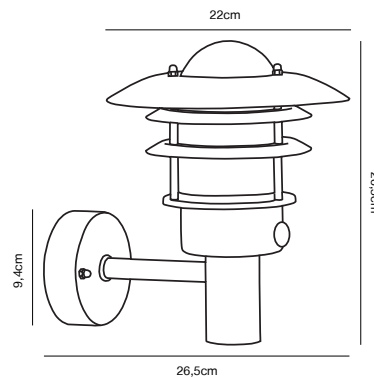

*15 year guarantee on corrosion

Galvanized 71412031*
Galvanized steel/Glass

LØNSTRUP 32 Sensor Wall light

Masterbox Qty. 3
Size H: 28,5 cm, D: 36 cm, Shade Ø: 32 cm, Tube Ø: 1,9 cm, Base: 10.8 cm
IP Class IP44, Class 2 (Double isolated)
Lightsources E27 - Not included

Features
Build-in parallel connection
Build-in daylight and motion sensor

Black 71431003
Metal/Glass

Galvanized 71431031*
Galvanized steel/Glass

*15 year guarantee on corrosion

LØNSTRUP 22 Wall light

Masterbox Qty. 3
Size H: 26,5 cm, D: 26,5 cm, Shade Ø: 22 cm, Tube Ø: 1,9 cm, Base: 9.4 cm
IP Class IP44, Class 1 (Earth contact)
Lightsources E27 - Not included

Features
Build-in parallel connection