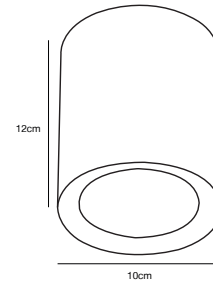

White 2015450101
Plastic