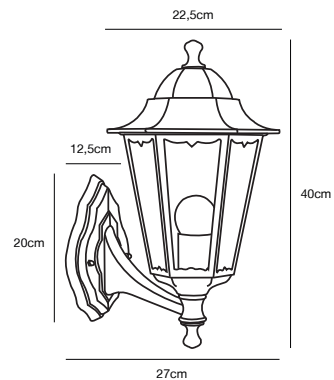

*15 year guarantee on corrosion

BLOKHUS Garden light

- **Masterbox** Qty. 3
- **Size** H: 92 cm, Shade Ø: 22 cm, Tube Ø: 3,5 cm, Base Ø: 15 cm
- **IP Class** IP54, Class 2 (Double isolated)
- **Lightsource** E27 - Not included

- **Features**
- Build-in parallel connection
- Can be mounted on Nordlux base unit

CARDIFF Up Wall light

- **Masterbox** Qty. 3
- **Size** H: 40 cm, W: 22,5 cm, D: 27 cm, Base: 12,5 x 20 cm
- **IP Class** IP44, Class 1 (Earth contact)
- **Lightsource** E27 - Not included

- **Features**
- Romantic design