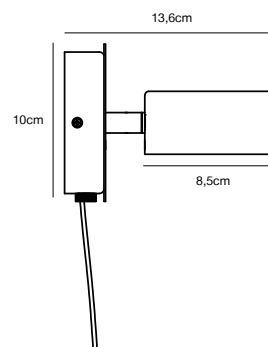

Features

- Scandinavian minimalistic design
- Moodmaker™ 3-step dimmable with memory function
- 350 lumen per lamp head
- Adjustable joint and flexible lamp head for a directional light
- 5 year LED guarantee