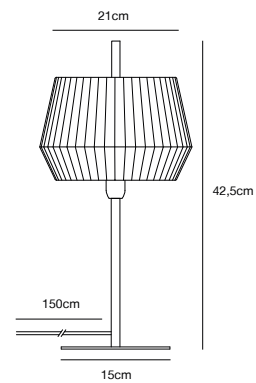

White 2112414001
Textile/Metal