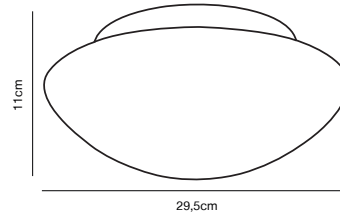

White 2210216001
Plastic

VIC 22 3000K Ceiling light

Masterbox Qty. 3
Size H: 4 cm, Ø: 22 cm
IP Class IP40, Class 2 (Double isolated)
Cable Plastic white 15 cm, non replaceable
Lightsource LED Module - 18W, 1600 Lumen, 3000K Kelvin,
Cannot be dimmed

Features

Integrated LED with high lumen output
Easy installation