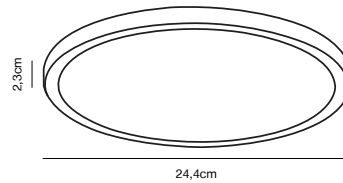

White 47256001
Plastic

OJA 29 IP20 2700K Ceiling light

Masterbox Qty. 3
Size H: 2,3 cm, Ø: 29,4 cm,
IP Class IP20, Class 2 (Double isolated)
Lightsources LED Module - 18W LED, 1600 Lumen, 2700 Kelvin,
25000 Hours, RA 80, Beamangle 120°, Cannot be dimmed

Features

Ultra-thin design
Backlight effect
Easy twist lock connection and easy installation
5 year LED guarantee