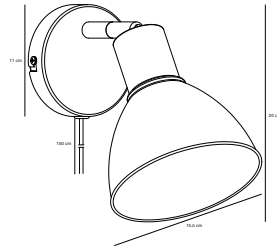

White 45841001
Metal