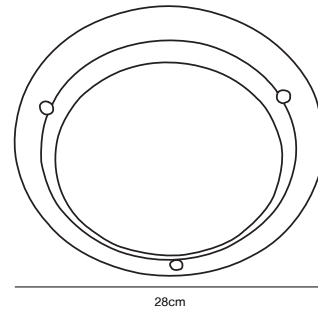

White 25326001
Glass/Metal