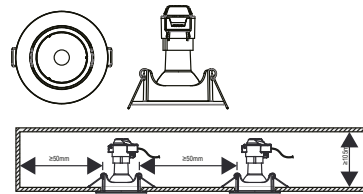

OCTANS 3-Kit 4000K Downlight

Masterbox Qty. 3
Size H: 9 cm, Ø: 8,5 cm
IP Class IP20, Class 2 (Double isolated)
Lightsource GU10 - 3X4,8W LED,
Max. 7,5W LED, 380 Lumen, 4000 Kelvin, 15000 Hours, RA 80,
Beamangle 36°, Cannot be dimmed

White 84650001
Metal

Brushed steel 84650032
Metal

RECESS 3-Kit Downlight

Masterbox Qty. 3
Size 7.958.15157.525
IP Class IP23, Class 2 (Double isolated)
Cable Black 200 cm, replaceable
Lightsource GU10 - 3X3WCOB,
Max. 3X35W175 Lumen, 3000 Kelvin, 25000 Hours, RA 80,
Beamangle 38°, No, cannot be dimmed

Features
Parallel connection possible
Cable 2,0m included