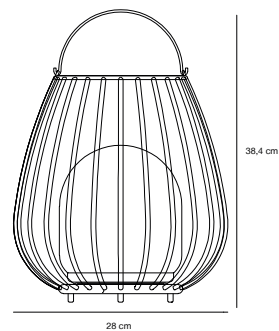

NEW Red 2218105002
Metal/Plastic

NEW Black 2218105003
Metal/Plastic

NEW Blue 2218105006
Metal/Plastic

JIM Battery light by Says Who EXEMPT

Masterbox Qty. 4
Size H: 30,3 cm, Ø: 28 cm, Shade Ø: 16 cm, Base Ø: 14 cm
IP Class IP54, Class 3 (12V)
Cable White 100 cm. Switch on the base
Lightsource LED Module, 300 Lumen, 2700 Kelvin, 30000 Hours, RA 80

Features
Easy to bring everywhere (battery powered)
High lumen output (300 lumen)
3-step Moodmaker™
5 year LED guarantee

Moodmaker™ Step Dimming

Step 1
100%

Step 2
50%

Step 3
20%

NEW Grey 2218105010
Metal/Plastic

NEW Green 2218105023
Metal/Plastic

NEW Orange 2218105027
Metal/Plastic

JIM Battery light by Says Who EXEMPT

Masterbox Qty. 4
Size H: 30,3 cm, Ø: 28 cm, Shade Ø: 16 cm, Base Ø: 14 cm
IP Class IP54, Class 3 (12V)
Cable White 100 cm. Switch on the base
Lightsource LED Module, 300 Lumen, 2700 Kelvin, 30000 Hours, RA 80

Features
Easy to bring everywhere (battery powered)
High lumen output (300 lumen)
3-step Moodmaker™
5 year LED guarantee

Moodmaker™ Step Dimming

Step 1
100%

Step 2
50%

Step 3
20%