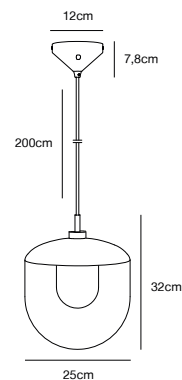

MAGIA 26 Pendant by Says Who

1. **Masterbox** Qty. 3
   Size H: 32 cm, W: 25 cm, L: 25 cm, Shade Ø: 25 cm
   IP Class IP20, Class 2 (Double isolated)
   Cable Black/White 200 cm, non replaceable
   Canopy Color: Black/White, Material: Metal. Dimension: 12 cm
   Lightsource E27 - not included
   Can be dimmed by choosing a dimmable bulb

Features

1. Nordic contemporary design
   Mouth blown colour fading glass
   With opal white light diffuser for a soft light (optional)
   Can be used without the diffuser and with a decorative bulb of your own choosing

NEW White 2112035001
Metal/Glass