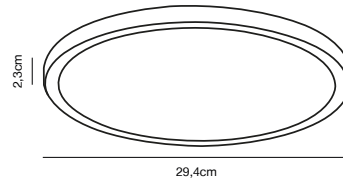

White 47966001
Plastic

OJA 42 IP20 4000K Ceiling light

Masterbox Qty. 3
Size H: 2,3 cm, Ø: 42,4 cm,
IP Class IP20, Class 2 (Double isolated)
Lightsource LED Module - 19W LED, 2200 Lumen, 2700 Kelvin,
25000 Hours, RA 80, Beamangle 120°, Cannot be dimmed

Features

3-step Moodmaker™ dimming on your regular wall switch
Ultra-thin design
Backlight effect
5 year LED guarantee