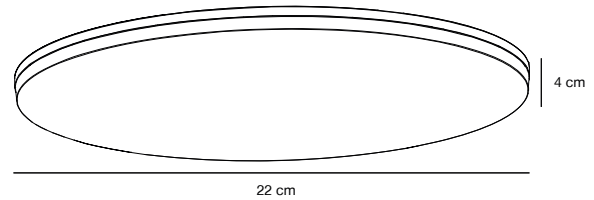

White 2210246001
Plastic

VIC 22 4000K Ceiling light

Masterbox Qty. 3
Size H: 4 cm, Ø: 22 cm
IP Class IP40, Class 2 (Double isolated)
Cable Plastic white 15 cm, non replaceable
Lightsource LED Module - 18W, 1800 Lumen, 4000K Kelvin,
Cannot be dimmed

Features

Integrated LED with high lumen output
Easy installation

White 2210226001
Plastic

VIC 29 3000K Ceiling light

Masterbox Qty. 3
Size H: 4 cm, Ø: 29 cm
IP Class IP40, Class 2 (Double isolated)
Cable Plastic white 15 cm, non replaceable
Lightsource LED Module - 24W, 2100 Lumen, 3000K Kelvin,
Cannot be dimmed

Features

Integrated LED with high lumen output
Easy installation