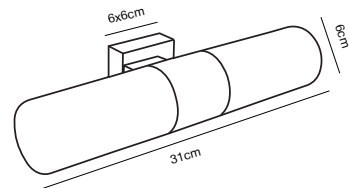

TANG Single Bathroom lighting

1. **Masterbox** Qty. 3
   Size H: 18,5 cm, W: 6 cm, D: 9,5 cm, Shade Ø: 6 cm
   IP Class IP44, Class 2 (Double isolated)
   Lightsource E14 - not included, Max. 40W,
   Can be dimmed by choosing a dimmable bulb

Features

Ideally suited for combination with Nordlux Smart
Manually blown frosted glass
5 year LED guarantee

Chrome 17141029
Glass/Metal

Brushed steel 17141032
Glass/Metal

TANG Double Bathroom lighting

1. **Masterbox** Qty. 3
   Size H: 6 cm, W: 31 cm, D: 9,5 cm, Shade Ø: 6 cm
   IP Class IP44, Class 2 (Double isolated)
   Lightsource E14 - not included, Max. 2X25W
   Can be dimmed by choosing a dimmable bulb

Features

Ideally suited for combination with Nordlux Smart
Manually blown frosted glass
Vertical/horizontal installation possible
5 year LED guarantee