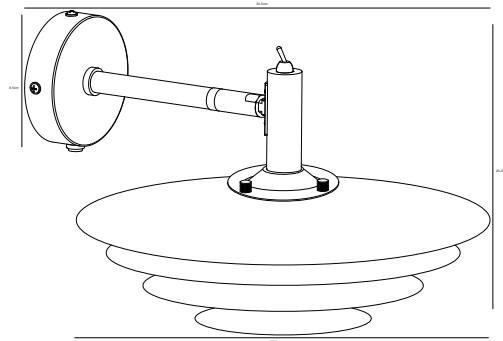

NEW White 2213471001
Metal

NEW Grey 2213471010
Metal

BRETAGNE Wall light by Kaare Bækgaard

Masterbox Qty. 3
Size H: 18 cm, Shade Ø: 30 cm, Tube Ø: 1,27 cm, Base Ø: 7,5 cm, Tilt angle: 90°
IP Class IP20, Class 2 (Double isolated)
Cable White/Black 150 cm, non replaceable. Switch on the base
Lightsource G9 - not included
Can not be dimmed

Features

Scandinavian clean and soft lines
Multiple layered shades create a soft, diffused light
White coloured inside for optimal light
On/off rocking switch on top

NEW White 2213333001
Metal

NEW Black 2213333003
Metal

NEW Grey 2213333010
Metal

NEW Yellow 2213333026
Metal

DIAL 25 Pendant by Says Who

Masterbox Qty. 3
Size H: 13,5 cm, W: 25 cm, L: 25 cm, Shade Ø: 25 cm
IP Class IP20, Class 2 (Double isolated)
Cable Grey/Yellow/White/Black 200 cm, non replaceable
Canopy Color: White, Material: Plastic. Dimension: 9 cm
Lightsource E27 - not included
Can be dimmed by choosing a dimmable bulb

Features

Nordic simplicity with clean lines
Decorative uplight effect creating a floating vibe
Updated look from the fifties and sixties