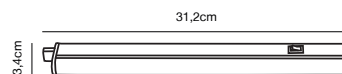

Features

Parallel connection possible
Ideally suited for under cabinet lighting
Connection cable included
Switch on body
5 year LED guarantee