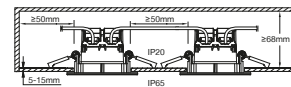

Built-in height 8,8 cm

Cutout Ø 7,2 cm

NEW **White 2210500001**
Metal

NEW **Black 2210500003**
Metal

Don Smart Color Downlight

Masterbox Qty. 3
Size H: 5,4 cm, Ø: 8.5 cm
IP Class IP65, Class 2 (Double isolated)
Lightsource LED Module - 4,7W LED, 320 Lumen, 2200-6500 Kelvin, 20000 Hours, Beamangle 60°
Built-in dimmable light source with Nordlux Smart functionality

Features

Adjust brightness, warmth and colour of the light
IP65 water resistant (water jets from any angle)
Parallel connection up to 15 pcs.
External driver connector, memory and reset function
Easy screwless push-in connection that requires no tooling
5 year LED guarantee