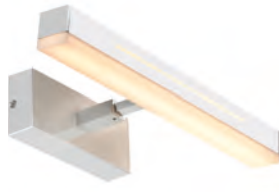

Chrome 2015401033
Aluminium/Plastic