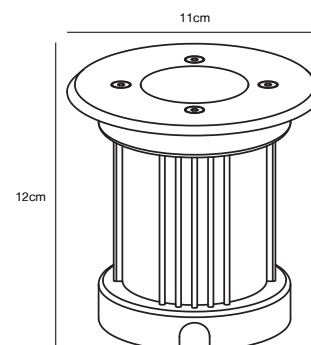

PATO Round Recessed light

Masterbox Qty. 3
Size H: 12 cm, Ø: 11 cm, Build in height: 12 cm, Build in Ø: 11 cm, Cutout Ø 9 cm
IP Class IP65, Class 1 (Earth contact)
Lightsource GU10 - Not included

Features
Suited for a GU10 bulb