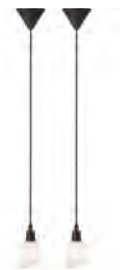

Black 2112803003
Metal/Opal glass

MOLLI Pendant

Masterbox	Qty. 3
Size	H: 18,7 cm, W: 10 cm, L: 10 cm, Shade Ø: 10 cm
IP Class	IP20, Class 2 (Double isolated)
Cable	Black 200 cm, non replaceable
Canopy	Color: Black, Material: Plastic. Dimension: 12,2 cm
Lightsource	E14 - not included Can be dimmed by choosing a dimmable bulb

Features

- Minimalist and classic design
- Oblique, opal glass shade
- Set of 2 pcs.