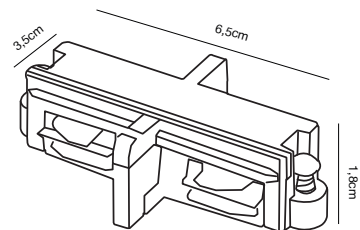

Link Connector Track Light

Masterbox Qty. 6
Size W: 3,5 cm, L: 6,5 cm, D: 1,8 cm,
IP Class IP20, Class 1 (Earth contact)
Lightsource Max. 690W

Features
Discrete connector between 2 rails