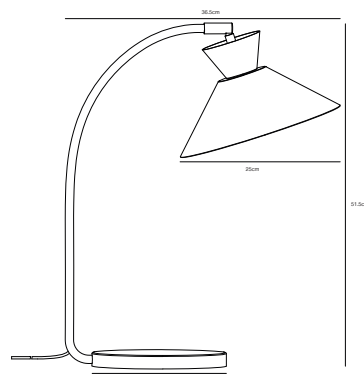

DIAL 45 Pendant by Says Who

Masterbox Qty. 2
Size H: 17,5 cm, W: 45 cm, L: 45 cm, Shade Ø: 45 cm
IP Class IP20, Class 2 (Double isolated)
Cable Grey/White/Yellow/Black 200 cm, non replaceable
Canopy Color: White, Material: Plastic. Dimension: 9 cm
Lightsource E27 - not included
Can be dimmed by choosing a dimmable bulb

Features
Nordic simplicity with clean lines
Decorative uplight effect creating a floating vibe
Updated look from the fifties and sixties

DIAL Table lamp by Says Who

Masterbox Qty. 3
Size H: 51 cm, W: 25 cm, L: 25 cm, Shade Ø: 25 cm, Tube Ø: 1,2 cm, Tilt angle: 90°
IP Class IP20, Class 2 (Double isolated)
Cable White/Grey/Black 150 cm, non replaceable. Switch on the cable
Lightsource E27 - not included
Can not be dimmed

Features
Nordic simplicity with clean lines
Decorative uplight effect creating a floating vibe
Updated look from the fifties and sixties
Adjustable lamp head for a directional light