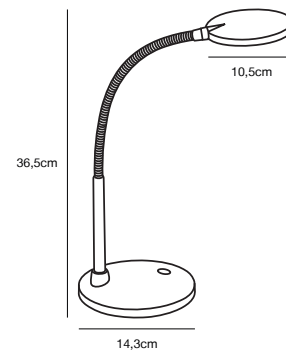

White 2112001001
Metal