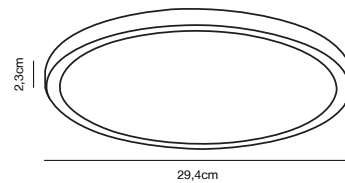

White 47156001
Plastic

Black 47156003
Plastic

OJA 29 IP20 4000K Step-Dim Ceiling light

Masterbox Qty. 3
Size H: 2,3 cm, Ø: 29,4 cm
IP Class IP20, Class 2 (Double isolated)
Lightsources LED Module - 14W, 1700 Lumen, 4000K Kelvin,
25000 Hours, Has built-in dimmable light source with
Moodmaker™ functionality

Features

3-step Moodmaker™ dimming by your regular wall switch
Ultra-thin design
Backlight effect
5 year LED guarantee

Moodmaker™ Step Dimming

Step 1
100%

Step 2
50%

Step 3
20%

White 47286001
Plastic

Black 47286003
Plastic

OJA 42 IP20 2700K Step-Dim Ceiling light

Masterbox Qty. 3
Size H: 2,3 cm, Ø: 42,4 cm,
IP Class IP20, Class 2 (Double isolated)
Lightsources LED Module - 22W LED, 2100 Lumen, 2700K Kelvin,
25000 Hours, RA 80, Beamangle 120°,
Has built-in dimmable light source with
Moodmaker™ functionality

Features

3-step Moodmaker™ dimming by your regular wall switch
Night light with backlight effect
Easy twist lock connection and easy installation
5 year LED guarantee

Moodmaker™ Step Dimming

Step 1
100%

Step 2
50%

Step 3
20%