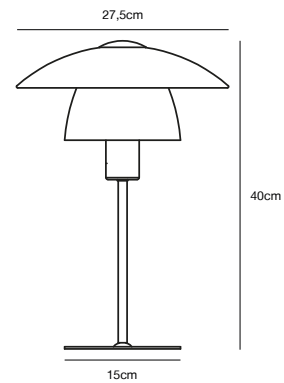

Black 2010884001
Metal/Opal glass

VERONA Floor lamp

Masterbox	Qty. 2
Size	H: 150 cm, W: 40 cm, L: 40 cm, Shade Ø: 40 cm, Tube Ø: 1,55 cm, Base Ø: 30 cm
IP Class	IP20, Class 2 (Double isolated)
Cable	Textile cable: Black 150 cm, non replaceable. Switch on the fixture
Lightsource	E27 - not included Can not be dimmed

Features

Contemporary classic style
Mouth blown opal glass that emits a soft light
Elegant on/off string on the socket