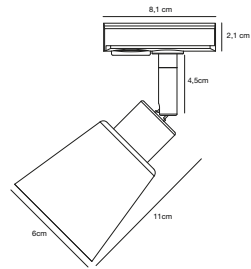

White 71669901
Metal/Plastic