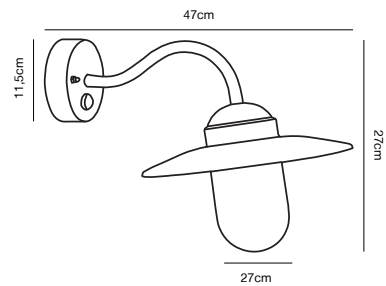

*15 year guarantee
on corrosion