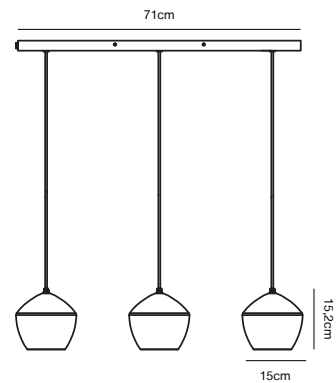

Brass 2010693047
Glass

ORBIFORM 3-Spot Pendant by Kaare Bækgaard

Masterbox Qty. 3
Size H: 15,2 cm, W: 15 cm, L: 71 cm, Shade Ø: 15 cm
IP Class IP20, Class 2 (Double isolated)
Cable Textile cable: Black 200 cm, non replaceable
Canopy Color: Brass, Material: Metal. Dimension: 70 x 5 cm
Lightsource E14 - not included
Can be dimmed by choosing a dimmable bulb

Features

Glamorous art deco design
A beautiful mix of brass and smoked glass
Diamond pattern that reflects light in an exciting way
Perfect match for the long dining table or kitchen island

Brass 2010715047
Glass

ORBIFORM Table lamp by Kaare Bækgaard

Masterbox Qty. 3
Size H: 46,8 cm, W: 23 cm, L: 23 cm, Shade Ø: 23 cm,
Tube Ø: 1,15 cm, Base Ø: 15 cm
IP Class IP20, Class 2 (Double isolated)
Cable Textile cable: Black 150 cm, non replaceable. Switch on the
cable
Lightsource E27 - not included
Can not be dimmed

Features

Glamorous art deco design
A beautiful mix of brass and smoked glass
Diamond pattern that reflects light in an exciting way
Elegant table decoration