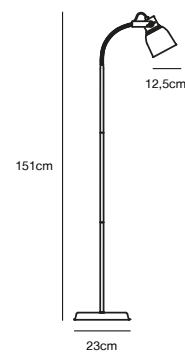

ADRIAN 12 Table lamp

1. **Masterbox** Qty. 3
   Size H: 46,5 cm, W: 29,5 cm, L: 29,5 cm, Shade Ø: 12,5 cm,
   Tube Ø: 43 cm, Base Ø: 16,5 cm, Tilt angle: 120°
   IP Class IP20, Class 2 (Double isolated)
   Cable Textile cable: Black/White 150 cm, non replaceable. Switch on
   the base
   Lightsource E27 - not included
   Can not be dimmed

1. **Features**
   Industrial style
   Tilting and turning shade

ADRIAN Floor lamp

1. **Masterbox** Qty. 2
   Size H: 143 cm, W: 38 cm, L: 38 cm, Shade Ø: 12,5 cm,
   Tube Ø: 114 cm, Base Ø: 23 cm, Tilt angle: 45°
   IP Class IP20, Class 2 (Double isolated)
   Cable Textile cable: Black/White 180 cm, non replaceable. Switch on
   the base
   Lightsource E27 - not included
   Can not be dimmed

1. **Features**
   Industrial style
   Flexible arm to direct light where needed