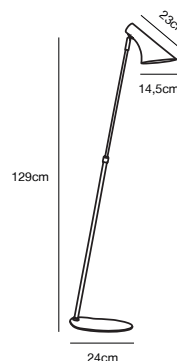

VANILA Table lamp by Kaare Bækgaard

- **Masterbox** Qty. 2
- **Size** H: 44 cm, Shade Ø: 14,5 cm, Tube Ø: 1 cm, Base Ø: 18 cm
- **IP Class** IP20, Class 2 (Double isolated)
- **Cable** Textile cable: Black/White 200 cm, non replaceable. Switch on the fixture
- **Lightsource** E14 - not included
  Can not be dimmed

- **Features**
- Contemporary and simple style
- Suitable for the office, living room, and bedroom

VANILA Floor lamp by Kaare Bækgaard

- **Masterbox** Qty. 2
- **Size** H: 129 cm, Shade Ø: 14,5 cm, Tube Ø: 1,5 cm, Base Ø: 24 cm
- **IP Class** IP20, Class 2 (Double isolated)
- **Cable** Textile cable: Clear/Black 210 cm, non replaceable. Switch on the fixture
- **Lightsource** E14 - not included
  Can not be dimmed

- **Features**
- Contemporary and simple style
- Suitable for the office, living room, and bedroom