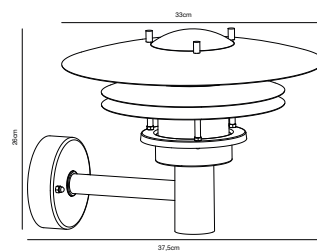

*15 year guarantee on corrosion

Galvanized 74528031*
Galvanized steel/Glass

AGGER Garden light

Masterbox Qty. 3
Size H: 83 cm, Shade Ø: 26 cm, Tube Ø: 3,8 cm, Base Ø: 15 cm
IP Class IP54, Class 2 (Double isolated)
Lightsource E27 - Not included

Features

Build-in parallel connection
Can be mounted on Nordlux base unit

*15 year guarantee on corrosion

Galvanized 10600219*
Galvanized steel/Glass

AMALIENBORG Wall light

Masterbox Qty. 3
Size H: 26 cm, D: 37,5 cm, Shade Ø: 32,5 cm, Base: 11.5 cm
IP Class IP54, Class 1 (Earth contact)
Lightsource E27 - Not included

Features

Build-in parallel connection