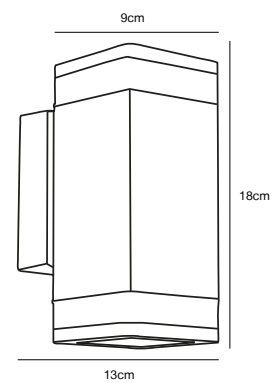

ELM Single Wall light

Masterbox Qty. 3
Size H: 18 cm, W: 11 cm, D: 15,5 cm
IP Class IP44, Class 1 (Earth contact)
Lightsource GU10 - Not included

Features
Build-in parallel connection

ELM Double Wall light

Masterbox Qty. 3
Size H: 23,4 cm, W: 9 cm, D: 13 cm
IP Class IP44, Class 1 (Earth contact)
Lightsource GU10 - Not included

Features
Build-in parallel connection