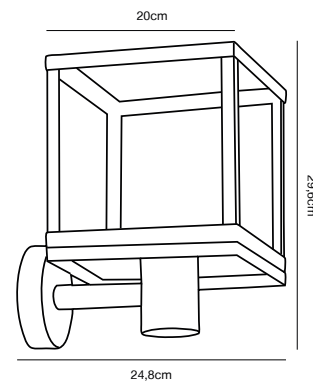

FOLD 15 Wall light by Bønnelycke MDD

Masterbox Qty. 3
Size H: 21 cm, W: 14,8 cm, D: 5 cm
IP Class IP54, Class 1 (Earth contact)
Lightsource LED Module - 2X3,5W
LED, 200 Lumen, 3000 Kelvin, 30000 Hours, RA 0,
Beamangle 205°

*15 year guarantee
on corrosion

Features

3 light effects included
Both up- and down-light
Built-in parallel connection
Designed by Bønnelycke MDD
Designed for both outdoor and bathroom use
5 year LED guarantee

DALTON Wall light by Bønnelycke MDD

Masterbox Qty. 3
Size H: 29,6 cm, W: 20 cm, D: 24,8 cm
IP Class IP44, Class 1 (Earth contact)
Lightsource E27 - Not included

Features

Build-in parallel connection