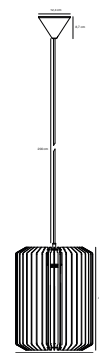

GLOOM Pendant

- **Masterbox** Qty. 4
- **Size** H: 36 cm, W: 74 cm, L: 4,3 cm, Shade Ø: 4,3 cm
- **IP Class** IP20, Class 2 (Double isolated)
- **Cable** Black 200 cm, non replaceable
- **Canopy** Color: Black/Brass, Material: Metal. Dimension: 10 cm
- **Lightsource** E27 - not included
  Can be dimmed by choosing a dimmable bulb

- **Features**
- Modern interpretation of the classic chandelier
- Rotatable arms
- Create your own design expression with a decorative bulb

NEW Nature 2213133014
Wood

ASTI 30 Pendant

- **Masterbox** Qty. 3
- **Size** H: 40 cm, W: 30 cm, L: 30 cm, Shade Ø: 30 cm
- **IP Class** IP20, Class 2 (Double isolated)
- **Cable** Textile cable: White 200 cm, non replaceable
- **Canopy** Color: Black, Material: Plastic. Dimension: 9 cm
- **Lightsource** E27 - not included
  Can be dimmed by choosing a dimmable bulb

- **Features**
- Natural and soft design bringing nature inside
- Wooden structure creates beautiful light and shadow play
- Create your own design expression with a decorative bulb
- Increased number of slats for elegant effect
- Elegant chrome socket