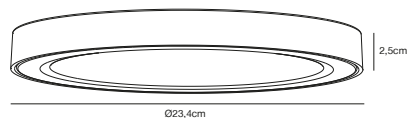

Moodmaker™ Step Dimming

Step 1
4000K

Step 2
3000K

Step 3
20% 3000K