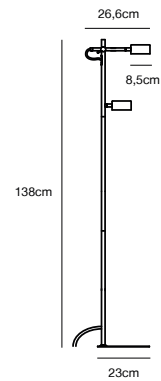

Features

- Scandinavian minimalistic design
- Moodmaker™ 3-step dimmable with memory function
- 350 lumen per lamp head
- Adjustable joint and flexible lamp head for a directional light
- 5 year LED guarantee

Black 2010821003
Metal