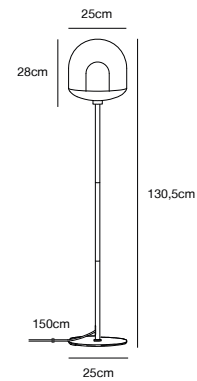

MAGIA Floor lamp by Says Who

- **Masterbox** Qty. 2
- **Size** H: 130,5 cm, W: 25 cm, L: 25 cm, Shade Ø: 25 cm,
  Tube Ø: 1,3 cm, Base Ø: 25 cm
- **IP Class** IP20, Class 2 (Double isolated)
- **Cable** Black/White 150 cm, non replaceable. Switch on the cable
- **Lightsource** E27 - not included
  Can not be dimmed

- **Features**
- Nordic contemporary design
- Mouth blown colour fading glass
- With opal white light diffuser for a soft light (optional)
- Can be used without the diffuser and with a decorative bulb of your own choosing