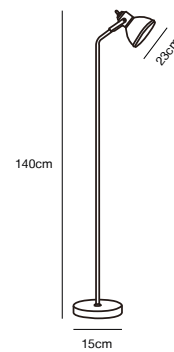

White 45721001
Metal