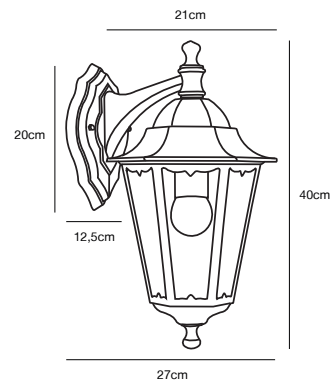

CARDIFF Down Wall light

Masterbox Qty. 3
Size H: 40 cm, W: 21 cm, D: 27 cm, Base: 12,5 x 20 cm
IP Class IP44, Class 1 (Earth contact)
Lightsource E27 - Not included

Features
Romantic design

CARDIFF Garden light

Masterbox Qty. 3
Size H: 100 cm, W: 21 cm, Shade Ø: 22 cm, Tube Ø: 4 cm, Base Ø: 15 cm
IP Class IP44, Class 1 (Earth contact)
Lightsource E27 - Not included

Features
Romantic design
Build-in parallel connection