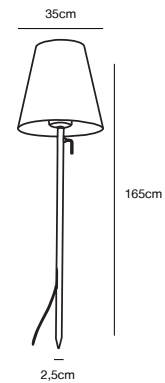

Features

Spear for effortless placement
Mesh light and shadow effect
Designed by Bønnelycke MDD

Galvanized 77479931*
Galvanized steel/Plastic