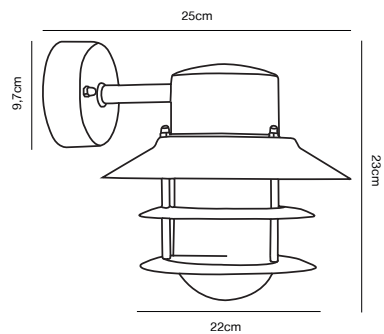

## BLOKHUS Wall light

**Masterbox** Qty. 3  
**Size** H: 23 cm, D: 25 cm, Shade Ø: 22 cm, Base: 9.7 cm  
**IP Class** IP54, Class 1 (Earth contact)  
**Lightsource** E27 - Not included

**Features**  
Build-in parallel connection