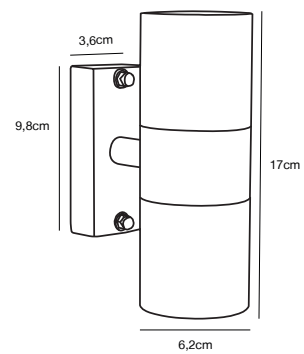

## TIN Double Wall light

**Masterbox** Qty. 3  
**Size** H: 17 cm, D: 11 cm, Ø: 6 cm, Base: 3,6 x 9,8 cm  
**IP Class** IP54, Class 1 (Earth contact)  
**Lightsource** GU10 - Not included

**Features**  
Both up- and down-light