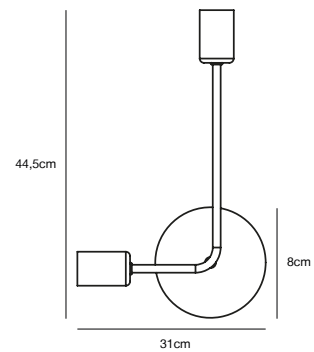

Grey 2010673047
Glass

ORBIFORM Pendant by Kaare Bækgaard

1. **Masterbox** Qty. 3
   Size H: 21,5 cm, W: 23 cm, L: 23 cm, Shade Ø: 23 cm
   IP Class IP20, Class 2 (Double isolated)
   Cable Textile cable: Black 200 cm, non replaceable
   Canopy Color: Brass, Material: Metal. Dimension: 12 cm
   Lightsource E27 - not included
   Can be dimmed by choosing a dimmable bulb

1. **Features**
   Glamorous art deco design
   A beautiful mix of brass and smoked glass
   Diamond pattern that reflects light in an exciting way
   Hang 3 lamps together in a line or cluster