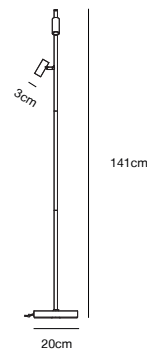

Features

- Minimalist and streamlined design
- Adjustable lamp head for a directional light
- Moodmaker™ Touch dimmable on fixture
- 5 year LED guarantee

White 2112231001
Metal