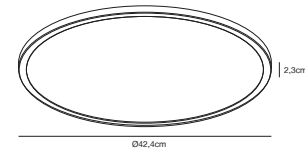

Moodmaker™ Step Dimming

Step 1
4000K

Step 2
3000K

Step 3
20% 3000K