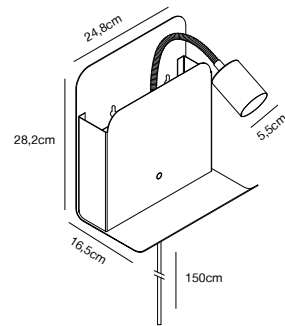

Black 320130
Aluminium