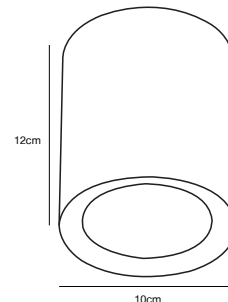

LANDON 8 Bathroom lighting

Masterbox Qty. 3
Size H: 8,2 cm, W: 12,5 cm, L: 12,5 cm,
IP Class IP44, Class 2 (Double isolated)
Lightsource LED Module - 6,5W
LED, 600 Lumen, 2700 Kelvin, 20000 Hours, RA 80,
Beamangle 110°, Has built-in dimmable light source with
Moodmaker™ functionality

Features
3-step Moodmaker™ dimming on inner and outer light ring (incl. night light)
IP44-lid protected water splashing all directions
Extra lid for mounting on hook included (IP20)
Easy screwless push-in connection that requires no tooling
5 year LED guarantee

Moodmaker™ Step Dimming

LANDON 14 Bathroom lighting

Masterbox Qty. 3
Size H: 14 cm, W: 12,5 cm, L: 12,5 cm,
IP Class IP44, Class 2 (Double isolated)
Lightsource LED Module - 6,5W
LED, 600 Lumen, 2700 Kelvin, 20000 Hours, RA 80,
Beamangle 110°, Has built-in dimmable light source with
Moodmaker™ functionality

Features
3-step Moodmaker™ dimming on inner and outer light ring (incl. night light)
IP44-lid protected water splashing all directions
Extra lid for mounting on hook included (IP20)
Built-in connector block, memory and reset function
Easy screwless push-in connection that requires no tooling
5 year LED guarantee

Moodmaker™ Step Dimming