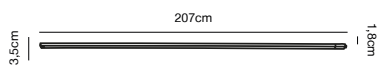

Matt white 2110589901
Metal/Plastic

Matt black 2110589903
Metal/Plastic

Link 1,8M Track Light

Masterbox Qty. 3
Size H: 1,8 cm, W: 3,5 cm, L: 180 cm,

Features
Adaptor included

White 79089901
Metal/Plastic

Black 79089903
Metal/Plastic

Link 2m Track Light

Masterbox Qty. 3
Size W: 3,5 cm, L: 207 cm, D: 2 cm,
IP Class IP20, Class 1 (Earth contact)
Lightsource Max. 690W

Features
Adaptor included