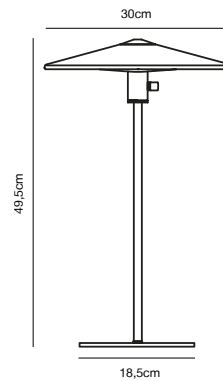

BALANCE Table lamp by Kaare Bækgaard

- **Masterbox** Qty. 2
- **Size** H: 49,5 cm, W: 30 cm, Shade Ø: 30 cm, Tube Ø: 1,35 cm, Base Ø: 18,5 cm
- **IP Class** IP20, Class 2 (Double isolated)
- **Cable** Textile cable: Black 150 cm, non replaceable. Switch on the fixture
- **Lightsource** LED Module - 17,5W LED, 1200 Lumen, 2700 Kelvin, 30000 Hours, RA 80, Beamangle 120°
  Has built-in dimmable light source with Moodmaker™ functionality

- **Features**
- Scandinavian minimalistic design
- Moodmaker™ 3-step dimmable on socket switch
- Interchangeable decorative top in black & brass
- With acrylic diffuser
- 5 year LED guarantee

Black 2010164003
Metal