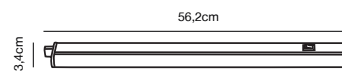

White 47776101
Plastic

RENTON 30 2700K Batten Light Fitting

Masterbox Qty. 6
Size W: 2,4 cm, L: 31,2 cm, D: 3,4 cm,
IP Class IP20, Class 2 (Double isolated)
Switch On the fixture
Lightsource LED Module - 5W LED, 420 Lumen, 2700 Kelvin, 35000 Hours,
RA 80, Beamangle 130°, Cannot be dimmed

Features

Parallel connection possible
Ideally suited for under cabinet lighting
Connection cable included
Switch on body
5 year LED guarantee

White 47786101
Plastic

RENTON 55 2700K Batten Light Fitting

Masterbox Qty. 6
Size W: 2,4 cm, L: 56,2 cm, D: 3,4 cm,
IP Class IP20, Class 2 (Double isolated)
Switch On the fixture
Lightsource LED Module - 9W LED, 840 Lumen, 2700 Kelvin,
35000 Hours, RA 80, Beamangle 130°, Cannot be dimmed

Features

Parallel connection possible
Ideally suited for under cabinet lighting
Connection cable included
Switch on body
Extendable by connecting multiple rails
5 year LED guarantee