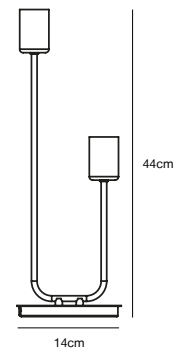

JOSEFINE Pendant

- **Masterbox** Qty. 2
- **Size** H: 79 cm, W: 55 cm, L: 55 cm, Shade Ø: 4,2 cm, Tube Ø: 1,9 cm
- **IP Class** IP20, Class 2 (Double isolated)
- **Cable** Textile cable: Black 200 cm, non replaceable
- **Canopy** Color: Black, Material: Metal. Dimension: 12 cm
- **Lightsource** E27 - not included
  Can be dimmed by choosing a dimmable bulb

Features

- Industrial style
- Industrial expression with raw, masculine tubes
- New interpretation of a traditional chandelier
- Design your own lamp expression with beautiful decorative bulbs
- Rotatable arms for creating your own style and directions

JOSEFINE Table lamp

- **Masterbox** Qty. 3
- **Size** H: 44 cm, Shade Ø: 4,2 cm, Tube Ø: 0,8 cm, Base Ø: 14 cm
- **IP Class** IP20, Class 2 (Double isolated)
- **Cable** Black 150 cm, non replaceable. Switch on the cable
- **Lightsource** E27 - not included
  Can not be dimmed

Features

- Industrial style
- Industrial expression with raw, masculine tubes
- Elegant table decoration
- Design your own lamp expression with beautiful decorative bulbs