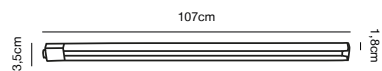

Link Pendant Adapter Track Light

Masterbox Qty. 6
Size W: 3,5 cm, L: 8 cm, D: 5,5 cm,
IP Class IP20, Class 1 (Earth contact)
Lightsource Max. 115W

Features
Adaptor for any pendant, to be connected in the rail
Removable hook

White 79079901
Metal/Plastic

Black 79079903
Metal/Plastic

Link 1M Track Light

Masterbox Qty. 3
Size W: 3,5 cm, L: 107 cm, D: 1,8 cm,
IP Class IP20, Class 1 (Earth contact)
Lightsource Max. 690W

Features
Adaptor included