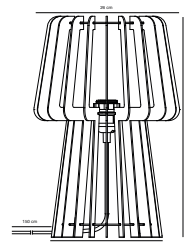

BERONI 45 Pendant by Says Who

- **Masterbox** Qty. 2
- **Size** H: 43 cm, W: 45 cm, L: 45 cm, Shade Ø: 45 cm
- **IP Class** IP20, Class 2 (Double isolated)
- **Cable** Textile cable: Black 200 cm, non replaceable
- **Canopy** Color: Black, Material: Plastic. Dimension: 8,7 cm
- **Lightsource** E27 - not included
  Can be dimmed by choosing a dimmable bulb

Features

Minimalistic, yet industrial expression
Create your own design expression with a decorative bulb
Elegant finish connecting shade to socket

GROA Table lamp

- **Masterbox** Qty. 3
- **Size** H: 40 cm, W: 26 cm, L: 26 cm, Shade Ø: 26 cm, Base Ø: 19 cm
- **IP Class** IP20, Class 2 (Double isolated)
- **Cable** Black 150 cm, non replaceable. Switch on the cable
- **Lightsource** E27 - not included
  Can not be dimmed

Features

Natural and soft design bringing nature inside
Wooden structure creates beautiful light and shadow play
Create your own design expression with a decorative bulb
Knock-down packing for easy self-assembly