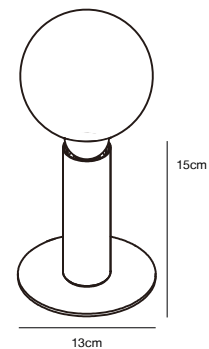

TIME Table lamp by Says Who

1. **Masterbox** Qty. 3
   Size H: 34 cm, W: 26,7 cm, L: 26,7 cm, Shade Ø: 26,7 cm, Base Ø: 12,5 cm
   IP Class IP20, Class 2 (Double isolated)
   Cable Textile cable: Black 150 cm, non replaceable. Switch on the fixture
   Lightsource E27 - not included
   Can not be dimmed

1. **Features**
   Scandinavian contemporary style
   Upward and downward light
   Mix of matte metal and opal glass
   On/off touch function on the base

DEAN Table lamp by Bønnelycke MDD

1. **Masterbox** Qty. 3
   Size H: 15 cm, Base Ø: 13 cm
   IP Class IP20, Class 2 (Double isolated)
   Cable Black 180 cm, non replaceable. Switch on the cable
   Lightsource E27 - not included
   Can not be dimmed

1. **Features**
   Contemporary and simple style
   Design your own luminaire with a decorative bulb