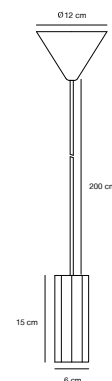

SIV Table lamp

- **Masterbox** Qty. 3
- **Size** H: 10,3 cm, Ø: 6 cm
- **IP Class** IP20, Class 2 (Double isolated)
- **Cable** Textile cable: Black/White 180 cm, non replaceable. Switch on the cable
- **Lightsource** E27 - not included
  Can not be dimmed

- **Features**
- Nature style
- Genuine marble in natures playful colours
- Create your own design expression with a decorative bulb

ALANIS Pendant by Says Who

- **Masterbox** Qty. 3
- **Size** H: 15 cm, W: 6 cm, L: 6 cm, Shade Ø: 6 cm
- **IP Class** IP20, Class 2 (Double isolated)
- **Cable** White/Black 200 cm, non replaceable
- **Canopy** Color: White/Black, Material: Plastic. Dimension: 8,5 cm
- **Lightsource** GU10 - not included
  Can be dimmed by choosing a dimmable bulb

- **Features**
- Minimalist and streamlined design
- 10-sided profile giving a streamlined, yet soft look
- Hang three or more lamps together in a line or cluster