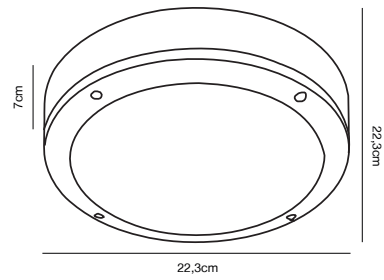

Black 77646003
Aluminium/Plastic

Desi 28 Ceiling light

Masterbox Qty. 3
Size Ø: 27.5 cm, D: 8 cm
IP Class IP44, Class 1 (Earth contact)
Lightsource E27 - Not included

Features
Build-in parallel connection