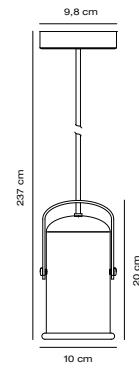

NEW Galvanized 2213033031
Metal

Porter 21 Pendant by Says Who

Masterbox Qty. 3
Size H: 24 cm, W: 21 cm, L: 21 cm, Shade Ø: 21 cm
IP Class IP20, Class 2 (Double isolated)
Cable Black 200 cm, non replaceable
Canopy Color: Galvanized, Material: Metal. Dimension: 2 cm
Lightsource E27 - not included
Can be dimmed by choosing a dimmable bulb

Features

Rough and industrial galvanized expression
Decorative grid covering the opening
Galvanized inside