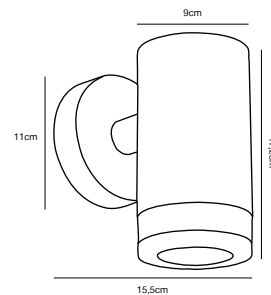

BIRK Double Wall light

Masterbox Qty. 3
Size H: 23,5 cm, D: 15,5 cm, Ø: 9 cm, Tube Ø: 3 cm, Base: 11 cm
IP Class IP44, Class 1 (Earth contact)
Lightsource GU10 - Not included

Features
Build-in parallel connection

BIRK Single Wall light

Masterbox Qty. 3
Size H: 17,2 cm, D: 15,5 cm, Ø: 9 cm, Tube Ø: 3 cm, Base: 11 cm
IP Class IP44, Class 1 (Earth contact)
Lightsource GU10 - Not included

Features
Build-in parallel connection