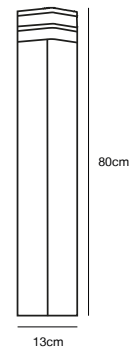

Black 874023
Metal/Plastic