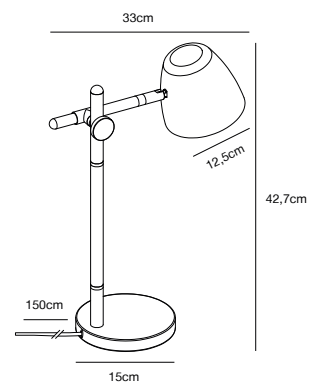

THEO Pendant by Says Who

Masterbox	Qty. 2
Size	H: 16 cm, W: 12,5 cm, L: 92,6 cm, Shade Ø: 12,5 cm
IP Class	IP20, Class 2 (Double isolated)
Cable	Textile cable: Black 200 cm, non replaceable
Canopy	Color: Black, Material: Metal. Dimension: 50 x 4 cm
Lightsource	GU10 - not included Can be dimmed by choosing a dimmable bulb

Features

Soft natural design
Elegant mix of wood and metal

THEO Table lamp by Says Who

Masterbox	Qty. 2
Size	H: 42,7 cm, W: 15 cm, L: 33 cm, Shade Ø: 12,5 cm, Tube Ø: 1,9 cm, Base Ø: 15 cm, Tilt angle: 90°
IP Class	IP20, Class 2 (Double isolated)
Cable	Textile cable: Black 150 cm, non replaceable. Switch on the cable
Lightsource	GU10 - not included Can not be dimmed

Features

Soft natural design
Elegant mix of wood and metal
Adjustable lamp head for a directional light