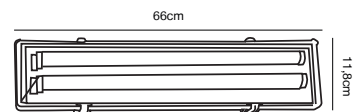

Features

Parallel connection possible
In- and outdoor use (IP65)
Easy Connect