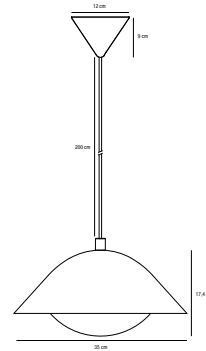

NEW Black 2213115003
Metal