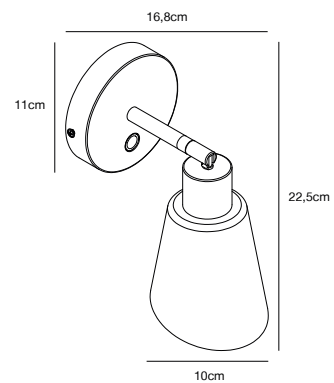

MOLLI Double Floor lamp

Masterbox	Qty. 2
Size	H: 166,4 cm, W: 25,4 cm, L: 25,4 cm, Shade Ø: 10 cm, Tube Ø: 1,53 cm, Base Ø: 25,4 cm
IP Class	IP20, Class 2 (Double isolated)
Cable	Black 150 cm, non replaceable. Switch on the fixture
Lightsource	E14 - not included Can not be dimmed

Features

Minimalist and classic design
Oblique, opal glass shade
Adjustable lamp head for a directional light

MOLLI Wall light

Masterbox	Qty. 3
Size	H: 22,5 cm, W: 11 cm, L: 16,8 cm, D: 16,8 cm, Shade Ø: 10 cm, Base Ø: 11 cm, Tilt angle: 90°
IP Class	IP20, Class 2 (Double isolated)
Cable	Black 150 cm, replaceable. Switch on the fixture
Lightsource	E14 - not included Can not be dimmed

Features

Minimalist and classic design
Oblique, opal glass shade
Adjustable lamp head for a directional light