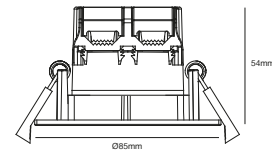

Built-in height 8,8 cm

Cutout Ø 7,2 cm

NEW **White 2210500001**
Metal

NEW **Black 2210500003**
Metal

Don Smart Color Downlight

Masterbox Qty. 3
Size H: 5,4 cm, Ø: 8.5 cm
IP Class IP65, Class 2 (Double isolated)
Lightsource LED Module - 4,7W LED, 320 Lumen, 2200-6500 Kelvin, 20000 Hours, Beamangle 60°
Built-in dimmable light source with Nordlux Smart functionality

Features

Adjust brightness, warmth and colour of the light
IP65 water resistant (water jets from any angle)
Parallel connection up to 15 pcs.
External driver connector, memory and reset function
Easy screwless push-in connection that requires no tooling
5 year LED guarantee