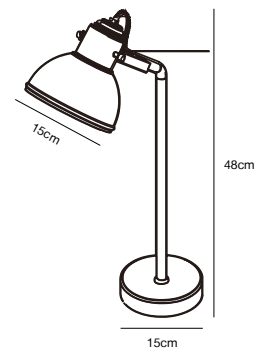

Black 46553003
Metal

ASLAK Pendant

Masterbox Qty. 3
Size H: 24,5 cm, Shade Ø: 20 cm
IP Class IP20, Class 2 (Double isolated)
Cable Black 300 cm, non replaceable
Canopy Color: Black, Material: Plastic. Dimension: 11,7 cm
Lightsource E27 - not included
Can be dimmed by choosing a dimmable bulb

Features
Industrial style
Same color inside as outside

Black 46685003
Metal

ASLAK Table lamp

Masterbox Qty. 3
Size H: 48 cm, Shade Ø: 15 cm, Base Ø: 15 cm
IP Class IP20, Class 2 (Double isolated)
Cable Black 180 cm, non replaceable. Switch on the cable
Lightsource E27 - not included
Can not be dimmed

Features
Industrial style
Tilting and turning shade
Same color inside as outside