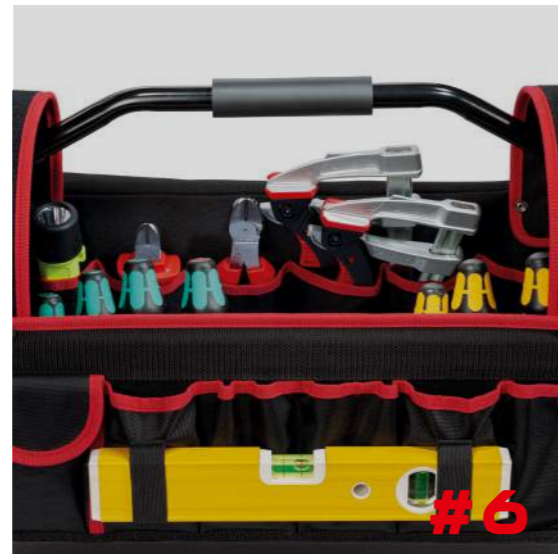

KOMFORTABEL COMFORTABLE

Egal ob Tragen oder Ziehen: der gepolsterte Schultergurt unterstützt ein ergonomisches, schulter-schonendes Tragen, das hochwertige Trolleysystem in Kombination mit Leichtlaufrollen und dem hochfunktionalen Teleskopauszugsgriff sorgen für einen komfortablen Transport des Arbeitsequipments.

Whether carrying or pulling: the padded shoulder strap supports an ergonomic transport and protects the shoulder, the high-class trolley system with smooth-running castors and highly functional telescopic handle allow for convenient transport of your working equipment.