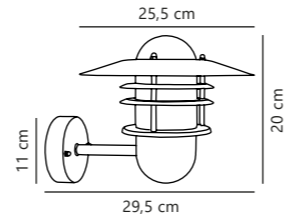

Measurements	Dimmable	Max. W	Masterbox
H: 20 cm, shade Ø: 25,5 cm, D: 29,5 cm, wall base: 11 cm	Yes, can be dimmed by choosing a dimmable bulb	60W	Qty. 3