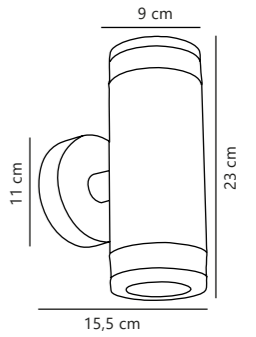

- GU10 (excl.)
- IP44
- Dimmable
- Class 1
- Parallel connection

Measurements	Dimmable	Max. W	Masterbox
H: 23,5 cm, Ø: 9 cm, D: 15,5 cm, wall base: 11 cm	Yes, can be dimmed by choosing a dimmable bulb	2x28W	Qty. 3

Birk Garden

- E27 (excl.)
- IP44
- Dimmable
- Class 2
- Parallel connection

Measurements	Dimmable	Max. W	Masterbox
H: 80 cm, Ø: 9 cm	Yes, can be dimmed by choosing a dimmable bulb	40W	Qty. 3