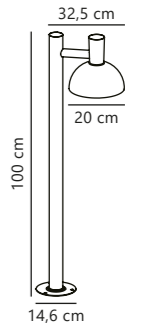

Measurements	Dimmable	Max. W	Masterbox
H: 100 cm, shade Ø: 20 cm, tube Ø: 5 cm, D: 32,5 cm	Yes, can be dimmed by choosing a dimmable bulb	20W	Qty. 2

Find the rest of the Arki series in the Minimalistic section on page 472