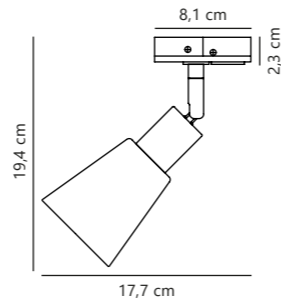

Measurements	Dimmable	Max. W	Masterbox
H: 19,5 cm, W: 3,5 cm, L: 8 cm, shade Ø: 8 cm	Yes, can be dimmed by choosing a dimmable bulb	40W	Qty. 3