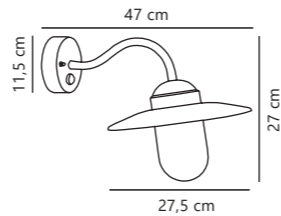

Measurements	Dimmable	Sensor info	Max. W	Masterbox
H: 27 cm, W: 27,5 cm, shade Ø: 27,5 cm, D: 47 cm, wall base: 11,5 cm	No, cannot be dimmed	Type: Motion & Twilight Angle: 100° Range: 0-8 m	60W	Qty. 3

Find the rest of the Luxembourg series in the Shade-on-shade section on page 479