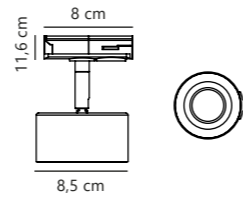

Measurements	Dimmable	LED W	Lifespan	Masterbox
H: 10,5 cm, shade Ø: 8,5 cm	3-step Moodmaker™ Step 1 All on Step 2 Centre on Step 3 Ring on	4W	25000 hours	Qty. 6