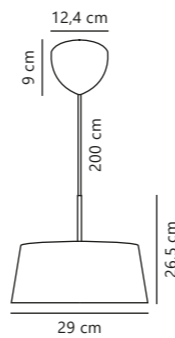

Measurements	Dimmable	Cable info	Canopy info	Max. W	Masterbox
H: 26,5 cm, W: 29 cm, L: 29 cm, shade Ø: 29 cm, tube Ø: 1,35 cm, Ø: 29 cm	Yes, can be dimmed by choosing a dimmable bulb	Black Textile Not replaceable	Black Plastic 12,4 x 9 cm	3x10W	Qty. 3