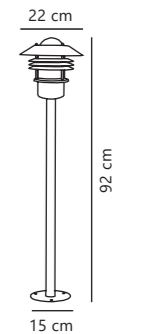

Measurements	Dimmable	Max. W	Masterbox
H: 92 cm, W: 22 cm, L: 22 cm, shade Ø: 22 cm, tube Ø: 3,5 cm	Yes, can be dimmed by choosing a dimmable bulb	60W	Qty. 3

Find the rest of the Vejers series in the Seaside section on page 523