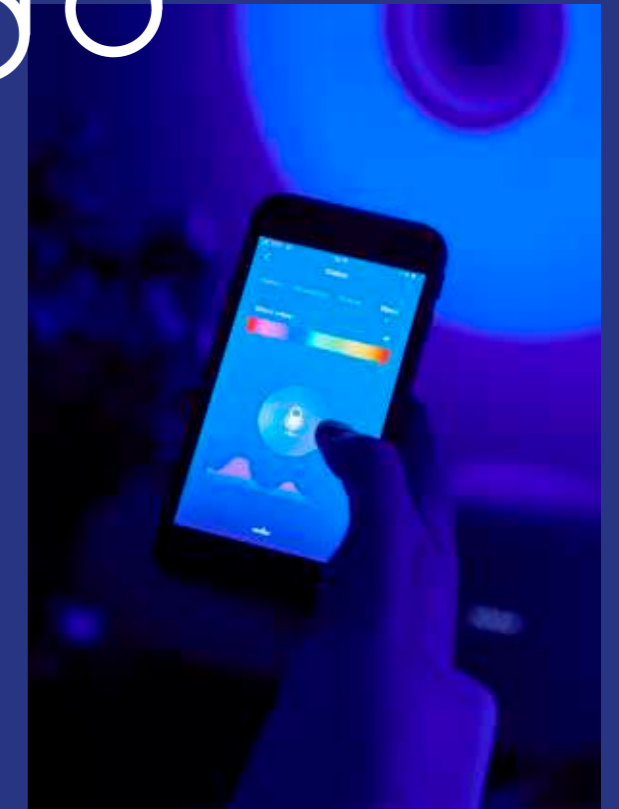

Liva Smart Colour Ceiling

NEW
White 2110826101
Plastic

NEW
Black 2110826103
Plastic

Measurements	Dimmable	LED W	Standby W	Lifespan	Masterbox
H: 3,2 cm, projection: 3,2 cm, Ø: 36 cm	Yes, has built-in dimmable light source with Nordlux Smart functionality	21W	<0,5W	25000 hours	Qty. 3