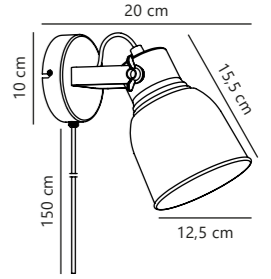

Measurements	Dimmable	Cable info	Switch	Max. W	Masterbox
H: 20,2 cm, W: 20 cm, L: 20 cm, shade Ø: 12,5 cm, wall base: 10 cm	No, cannot be dimmed	Black/White Textile Replaceable	On the cable	25W	Qty. 3