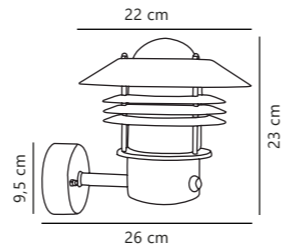

Measurements	Dimmable	Sensor info	Max. W	Masterbox
H: 23 cm, W: 22 cm, shade Ø: 22 cm, D: 26 cm, wall base: 9,5 cm	No, cannot be dimmed	Type: Motion & Twilight Angle: 100° Range: 0-8 m	60W	Qty. 3

Find the rest of the Vejers series in the Shade-on-shade section on page 480