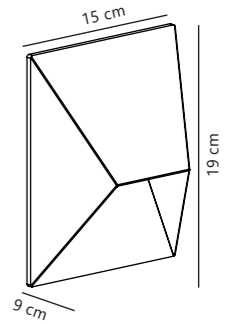

- GU10 (excl.)
- IP54
- Dimmable
- Class 1
- Parallel connection

Measurements	Dimmable	Max. W	Masterbox
H: 19 cm, W: 15 cm, D: 9 cm	Yes, can be dimmed by choosing a dimmable bulb	25W	Qty. 3

Find the rest of the Pontio series in the Seaside section on page 516