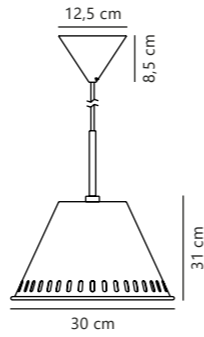

Measurements	Dimmable	Cable info	Canopy info	Max. W	Masterbox
H: 31 cm, W: 30 cm, L: 30 cm, shade Ø: 30 cm	Yes, can be dimmed by choosing a dimmable bulb	Black Plastic Not replaceable	Black Plastic 12,5 x 8,5 cm	40W	Qty. 3