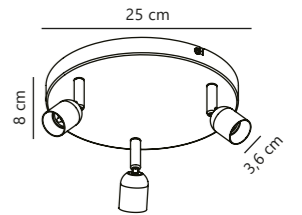

Avenue 3-Spot