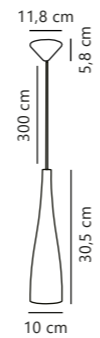

Measurements	Dimmable	Cable info	Canopy info	Max. W	Masterbox
H: 30,5 cm, shade Ø: 10 cm	Yes, can be dimmed by choosing a dimmable bulb	White/Black Textile Not replaceable	White/Black Plastic 11,8 x 5,8 cm	40W	Qty. 3