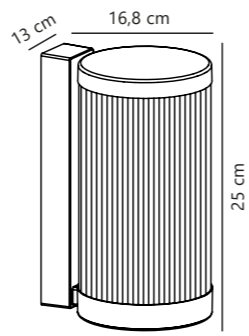

Measurements	Dimmable	Max. W	Masterbox
H: 25 cm, W: 13 cm, L: 13 cm, shade Ø: 13 cm, D: 16,8 cm	Yes, can be dimmed by choosing a dimmable bulb	25W	Qty. 3