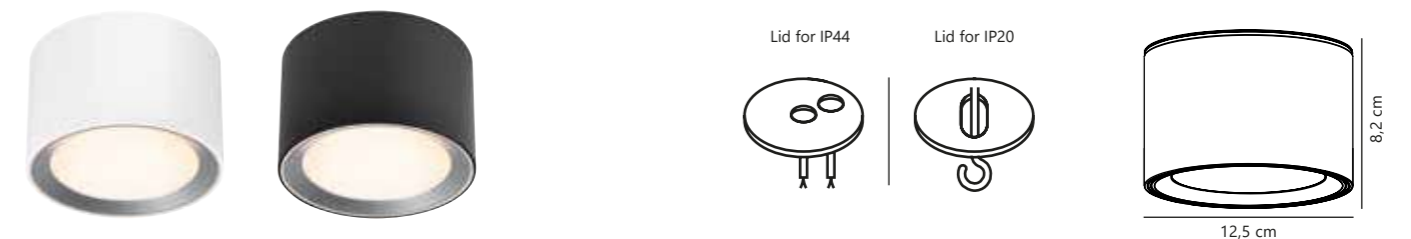

Measurements	Dimmable	LED W	Lifespan	Masterbox
H: 6 cm, projection: 6 cm, Ø: 10 cm	3-step Moodmaker™ Step 1 All on Step 2 Centre on 50% Step 3 Ring on	5,5W	20000 hours	Qty. 3

Landon 8 Ceiling

White 2110660101
Metal