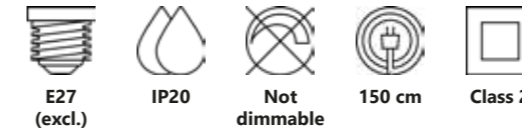

Measurements	Dimmable	Cable info	Switch	Max. W	Masterbox
H: 20 cm, W: 17 cm, L: 17 cm, shade Ø: 9 cm	No, cannot be dimmed	Black Plastic Not replaceable	On the cable	60W	Qty. 3