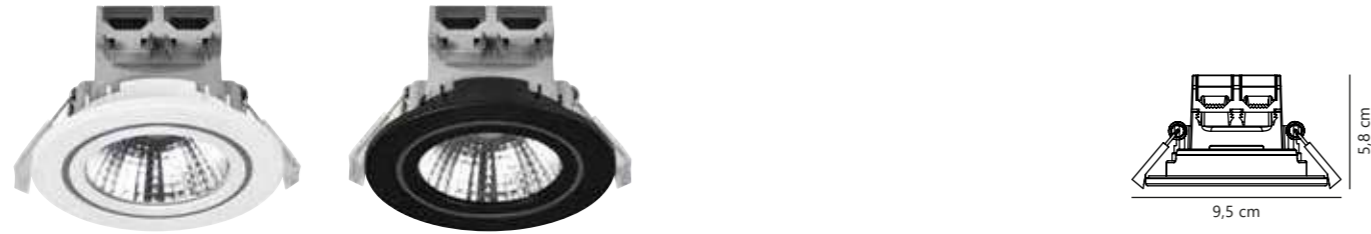

Alec Downlight

White 2110350101
Plastic

Black 2110350103
Plastic

- Integrated LED
- 3000 kelvin
- IP44
- 480 lm
- Moodmaker
- Ra 80
- 36°
- Class 2
- Parallel connection
- LED guarantee

Measurements	Built-in info	Dimmable	LED W	Lifespan	Masterbox
H: 5,8 cm, Ø: 9,5 cm	Cutout Ø: 7,3-8,3 cm Built-in height: 6,8 cm	3-step Moodmaker™ Step 1 All on Step 2 Centre on 50% Step 3 Ring on	6,1W	20000 hours	Qty. 3