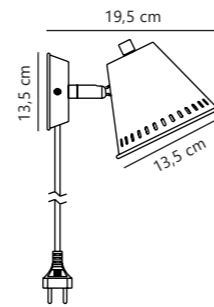

Measurements	Dimmable	Cable info	Switch	Max. W	Masterbox
H: 13,5 cm, W: 19,5 cm, L: 13,5 cm, shade Ø: 13,5 cm	No, cannot be dimmed	Black Plastic Replaceable	On the fixture	15W	Qty. 6