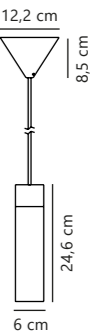

Measurements	Dimmable	Cable info	Canopy info	Max. W	Masterbox
shade Ø: 6 cm, shade H: 24,6 cm	Yes, can be dimmed by choosing a dimmable bulb	Black Textile Not replaceable	Black Plastic 12,2 x 8,5 cm	15W	Qty. 6