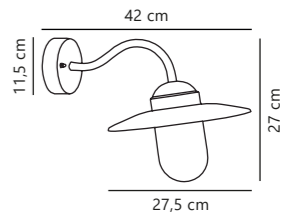

Measurements	Dimmable	Max. W	Masterbox
H: 27 cm, W: 27,5 cm, shade Ø: 27,5 cm, D: 42 cm, wall base: 11,5 cm	Yes, can be dimmed by choosing a dimmable bulb	60W	Qty. 3

Find the rest of the Luxembourg series in the Seaside section on page 508