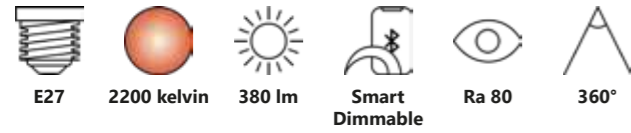

Smart E27 | A60 Deco | 2200 K | 380 lm

Amber 2170102747
Plastic

Measurements	Bulb type	Dimmable	Wattage	Voltage	Lifespan	Standby W	Masterbox
H: 10,5 cm, Ø: 6 cm	E27 LED	Yes, has built-in dimmable light source with Nordlux Smart functionality	4,7W	220-240 Volt	15000 hours	<0,5W	Qty. 6