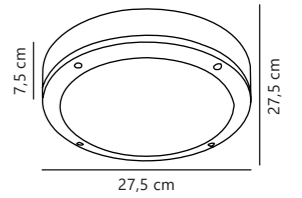

Desi 28 Ceiling

Black 77646003
Aluminium

E27
(excl.)

IP44

Dimmable

Class 1

Parallel
connection

Measurements	Dimmable	Max. W	Masterbox
Ø: 27,5 cm, D: 8 cm	Yes, can be dimmed by choosing a dimmable bulb	2x12W	Qty. 3