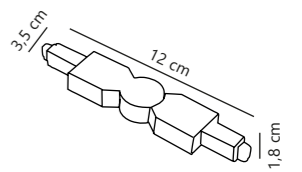

IP20

Class 1

Measurements	Max. W	Masterbox
W: 3,5 cm, L: 12 cm, projection: 1,8 cm	-	Qty. 6