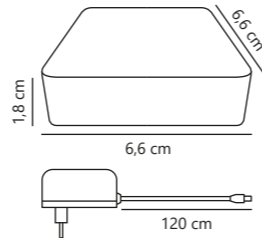

IP20

Class 1

Measurements	Standby W	Masterbox
H: 1,8 cm, W: 6,6 cm, L: 6,6 cm	<0,5W	Qty. 6