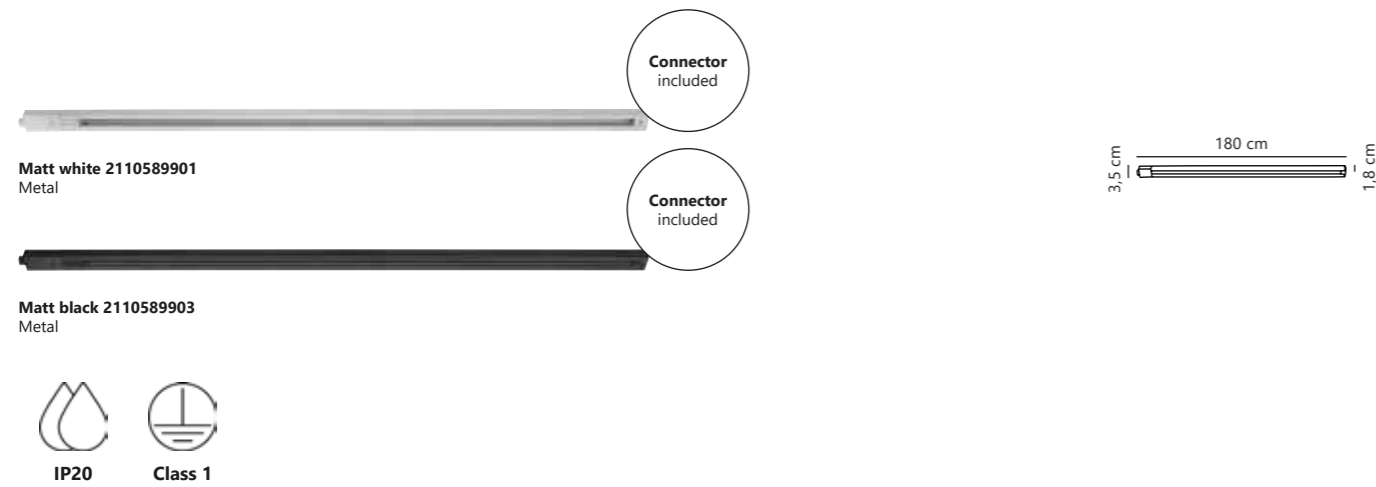

Link 1,8m Track Light

Measurements	Max. W	Masterbox
W: 3,5 cm, L: 180 cm, projection: 1,8 cm	690W	Qty. 3