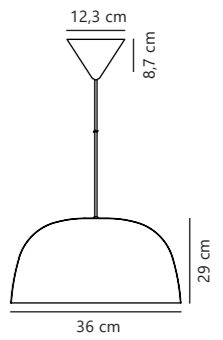

Cera Pendant designed by Kåre Bækgaard

Brass 2010203035
Metal

Measurements	Dimmable	Cable info	Canopy info	Max. W	Masterbox
W: 36 cm, L: 36 cm, shade Ø: 36 cm, shade H: 29 cm	Yes, can be dimmed by choosing a dimmable bulb	Black Textile Not replaceable	Black Plastic 12,3 x 8,7 cm	60W	Qty. 2