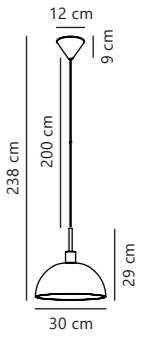

NEW
Dusty rose 2213745057
Metal

E14 (excl.)

IP20

Not dimmable

150 cm

Class 2

Measurements	Dimmable	Cable info	Switch	Max. W	Masterbox
H: 25 cm, W: 17 cm, L: 16 cm, shade Ø: 16 cm, shade H: 10 cm, tube Ø: 1,15 cm	No, cannot be dimmed	White/Black/Clear Plastic Not replaceable	On the cable	40W	Qty. 4

Ellen 30 Pendant

White 48563001
Metal

Black 48563003
Metal

Measurements	Dimmable	Cable info	Canopy info	Max. W	Masterbox
shade Ø: 30 cm, shade H: 15 cm	Yes, can be dimmed by choosing a dimmable bulb	White/Black Textile Not replaceable	White/Black Plastic 12,3 x 8,7 cm	40W	Qty. 3

Ellen 30 Pendant

NEW
Opal white 2312003001
Glass

Measurements	Dimmable	Cable info	Canopy info	Max. W	Masterbox
H: 29 cm, W: 30 cm, L: 30 cm, shade Ø: 30 cm	Yes, can be dimmed by choosing a dimmable bulb	White Plastic Not replaceable	White/Black Plastic 12,5 x 9,5 cm	40W	Qty. 3