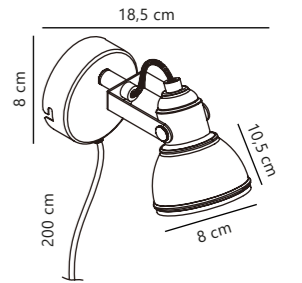

Measurements	Dimmable	Cable info	Switch	Max. W	Masterbox
H: 10,5 cm, shade Ø: 8 cm, projection: 18,5 cm, wall base: 8 cm	No, cannot be dimmed	White/Black Plastic Replaceable	On the cable	35W	Qty. 3