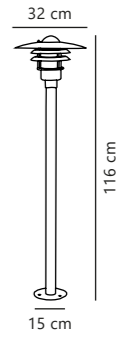

Measurements	Dimmable	Max. W	Masterbox
H: 116 cm, W: 32 cm, L: 32 cm, shade Ø: 32 cm, tube Ø: 5 cm, Ø: 32 cm	Yes, can be dimmed by choosing a dimmable bulb	60W	Qty. 3

Find the rest of the Lønstrup series in the Seaside section on page 511