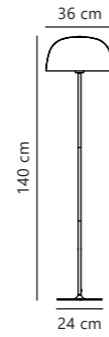

Cera Pendant designed by Kåre Bækgaard

Brass 2010203035
Metal

Measurements	Dimmable	Cable info	Canopy info	Max. W	Masterbox
W: 36 cm, L: 36 cm, shade Ø: 36 cm, shade H: 29 cm	Yes, can be dimmed by choosing a dimmable bulb	Black Textile Not replaceable	Black Plastic 12,3 x 8,7 cm	60W	Qty. 2

Cera Table designed by Kåre Bækgaard

Brass 2010225035
Metal

Measurements	Dimmable	Cable info	Switch	Max. W	Masterbox
H: 47 cm, shade Ø: 24 cm, tube Ø: 1,6 cm	No, cannot be dimmed	Black Textile Not replaceable	On the cable	40W	Qty. 3

Cera Floor designed by Kåre Bækgaard

Brass 2010244035
Metal

Measurements	Dimmable	Cable info	Switch	Max. W	Masterbox
H: 140 cm, shade Ø: 36 cm, tube Ø: 1,9 cm	No, cannot be dimmed	Black Textile Not replaceable	On the cable	60W	Qty. 2