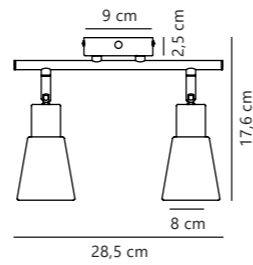

Measurements	Dimmable	Cable info	Switch	Max. W	Masterbox
H: 17,6 cm, W: 28,5 cm, L: 21,3 cm, shade Ø: 8 cm, projection: 21,3 cm	No, cannot be dimmed	Black Replaceable	On the fixture	2x40W	Qty. 3