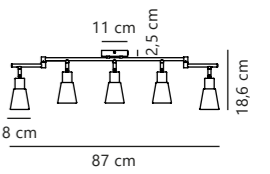

Measurements	Dimmable	Canopy info	Max. W	Masterbox
H: 18,6 cm, W: 87 cm, L: 24,2 cm, shade Ø: 8 cm, projection: 24,2 cm	Yes, can be dimmed by choosing a dimmable bulb	Black Metal 11 x 2,5 cm	5x40W	Qty. 3