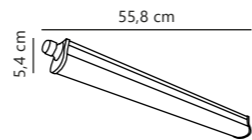

Westport 60 Single Batten

Grey 49646110
Plastic

- Integrated LED
- 4000 kelvin
- IP65
- 1100 lm
- Not dimmable
- Ra 80
- 125°
- Class 2
- 5 year LED guarantee

Measurements	Dimmable	LED W	Lifespan	Masterbox
H: 5,4 cm, W: 5,4 cm, L: 55,8 cm	No, cannot be dimmed	10W	25000 hours	Qty. 6