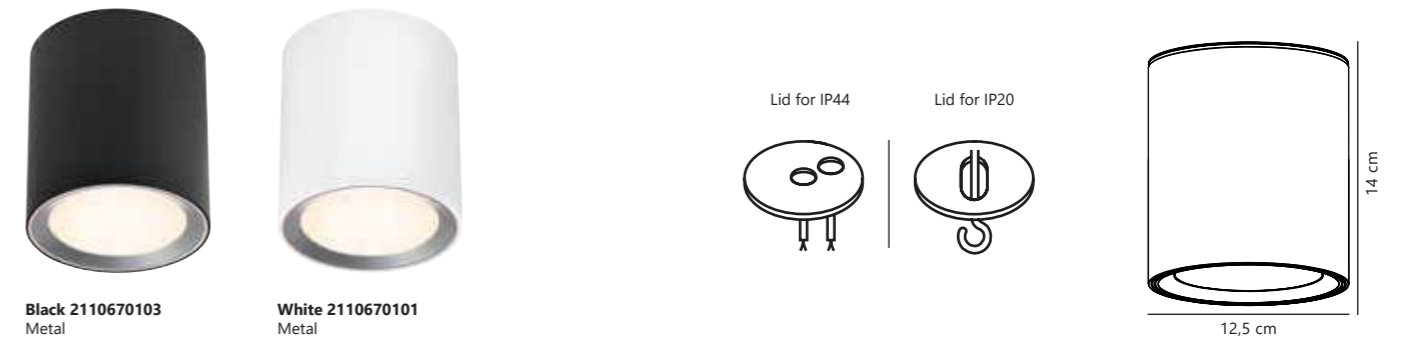

Landon 14 Ceiling

Black 2110670103
Metal

White 2110670101
Metal

- Integrated LED
- 2700 kelvin
- IP44
- 600 lm
- Moodmaker
- Ra 80
- 110°
- Class 2
- Parallel connection
- LED guarantee

Measurements	Dimmable	LED W	Lifespan	Masterbox
H: 14 cm, Ø: 12,5 cm	3-step Moodmaker™ Step 1 All on Step 2 Centre on 50% Step 3 Ring on	6,5W	20000 hours	Qty. 3