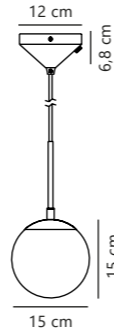

Measurements	Dimmable	Cable info	Canopy info	Max. W	Masterbox
H: 29 cm, W: 15 cm, L: 15 cm, shade Ø: 15 cm, shade H: 15 cm	Yes, can be dimmed by choosing a dimmable bulb	White Plastic Not replaceable	Brass Metal 12 x 6,8 cm	15W	Qty. 3