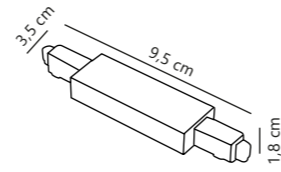

IP20

Class 1

Measurements	Max. W	Masterbox
W: 3,5 cm, L: 9,5 cm, projection: 1,8 cm	-	Qty. 3