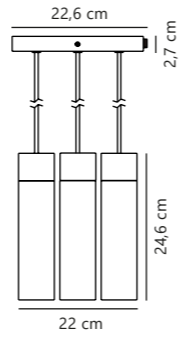

Measurements	Dimmable	Cable info	Canopy info	Max. W	Masterbox
W: 22 cm, L: 6 cm, shade Ø: 6 cm, shade H: 24,6 cm	Yes, can be dimmed by choosing a dimmable bulb	Black Textile Not replaceable	Black Metal 22,6 x 2,7 cm	3x15W	Qty. 3