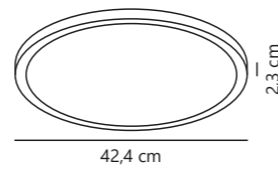

Oja Smart 42 Ceiling

White 2015136101
Plastic

Black 2015136103
Plastic

Integrated LED

2700-6500 kelvin

IP20

2300 lm

Smart Dimmable

Ra 80

120°

Class 2

LED guarantee

Measurements	Dimmable	LED W	Standby W	Lifespan	Masterbox
H: 2,3 cm, projection: 2,3 cm, Ø: 42,4 cm	Yes, has built-in dimmable light source with Nordlux Smart functionality	20W	<0,5W	25000 hours	Qty. 3