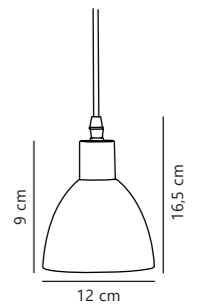

Measurements	Dimmable	Cable info	Canopy info	Max. W	Masterbox
H: 16,5 cm, shade Ø: 12 cm, shade H: 9 cm	Yes, can be dimmed by choosing a dimmable bulb	Black Plastic Not replaceable	Black Plastic 7,2 x 7,2 cm	2x40W	Qty. 3