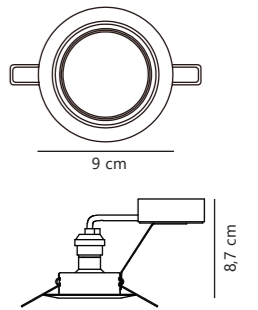

Measurements	Built-in info	Dimmable	Max. W	Masterbox
H: 8,7 cm, Ø: 9,0 cm	Cutout Ø: 7,5 cm Built-in height: 15 cm	Yes, can be dimmed by choosing a dimmable bulb	3x35W	Qty. 6