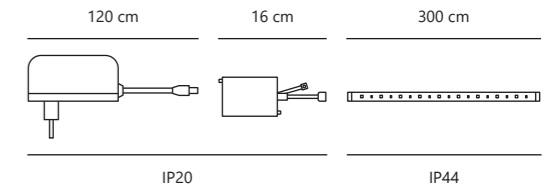

Measurements	Dimmable	Cable info	LED W	Lifespan	Masterbox
H: 0,15 cm, W: 0,8 cm, L: 500 cm	By remote	White Plastic	15W	35000 hours	Qty. 6

LED Strip Music 3 meters

EXEMPT

White 2210399901
Plastic

Measurements	Dimmable	Cable info	LED W	Lifespan	Masterbox
H: 0,15 cm, W: 1 cm, L: 300 cm	By remote	White Plastic	14W	35000 hours	Qty. 6