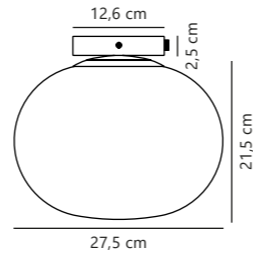

Alton 27,5 Ceiling

Brass 2010506001
Glass

Black 2010506047
Glass

Measurements	Dimmable	Cable info	Canopy info	Max. W	Masterbox
H: 24 cm, shade Ø: 27,5 cm, shade H: 21,5 cm	Yes, can be dimmed by choosing a dimmable bulb	White/Black Textile Not replaceable	Brass/Black Metal 12,6 x 2,5 cm	25W	Qty. 3