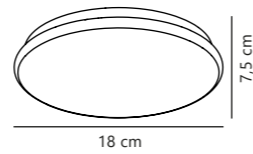

Montone 18 Ceiling

White 2015156101
Metal

- Integrated LED
- 2700 kelvin
- IP44
- 500 lm
- Not dimmable
- Ra 80
- 120°
- Class 1
- 5 year LED guarantee

Measurements	Dimmable	LED W	Lifespan	Masterbox
H: 7,5 cm, Ø: 18 cm	No, cannot be dimmed	5W	20000 hours	Qty. 3