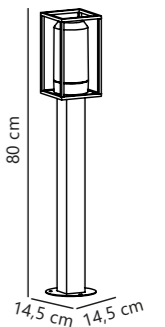

Griffin Garden

designed by Says Who