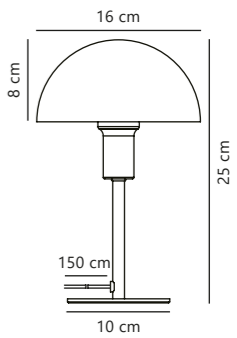

NEW
Purple 2213745007
Metal