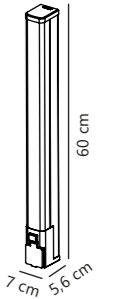

Measurements	Dimmable	Switch	LED W	Lifespan	Masterbox
H: 7,5 cm, W: 5,7 cm, L: 66,5 cm	2-step Moodmaker™ Step 1 3000 K Step 2 4000 K	On the fixture	15W	30000 hours	Qty. 3