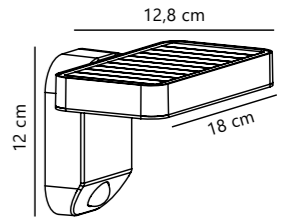

Rica Square Solar Wall

EXEMPT