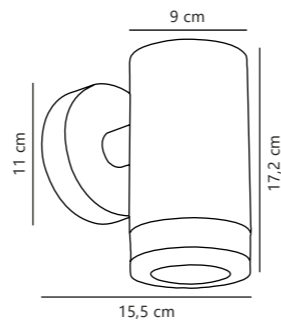

- GU10 (excl.)
- IP44
- Dimmable
- Class 1
- Parallel connection

Measurements	Dimmable	Max. W	Masterbox
H: 17,2 cm, Ø: 9 cm, D: 15,5 cm, wall base: 11 cm	Yes, can be dimmed by choosing a dimmable bulb	28W	Qty. 3