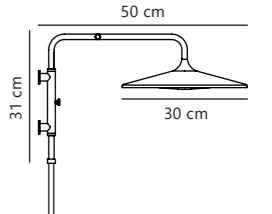

Measurements	Dimmable	Cable info	Switch	LED W	Lifespan	Masterbox
H: 31 cm, W: 30 cm, shade Ø: 30 cm, projection: 50 cm, tube Ø: 1,3 cm	3-step Moodmaker™ <table border="0"> <tr> <td></td> <td></td> <td></td> </tr> <tr> <td>Step 1 1152 lm</td> <td>Step 2 642 lm</td> <td>Step 3 238 lm</td> </tr> </table>	Black Textile Not replaceable	On the cable	17,5W	30000 hours	Qty. 2