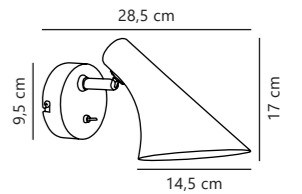

Measurements	Dimmable	Cable info	Switch	Max. W	Masterbox
H: 17 cm, W: 14,5cm, shade Ø: 14,5cm, projection: 28,5 cm, wall base: Ø 9,5 cm	No, cannot be dimmed	Clear/Black Textile Replaceable	On the fixture	40W	Qty. 3