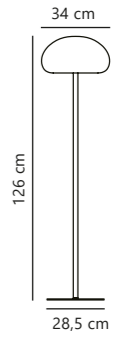

Measurements	Dimmable	Cable info	Battery info	LED W	Lifespan	Masterbox
H: 126 cm, W: 34 cm, L: 34 cm, Ø: 34 cm	3-step Moodmaker™ Step 1 450 lm Step 2 300 lm Step 3 150 lm	Black Plastic	Type: Lithium-ion Lasting time: 450lm/5h; 300lm/10h; 150lm/18h Recharging time: 8 hours	6,8W	30000 hours	Qty. 3