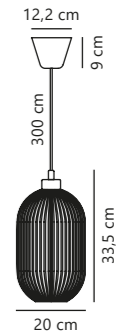

Measurements	Dimmable	Cable info	Canopy info	Max. W	Masterbox
H: 33,5 cm, shade Ø: 20 cm	Yes, can be dimmed by choosing a dimmable bulb	White Textile Not replaceable	White Plastic 12,2 x 9 cm	40W	Qty. 3