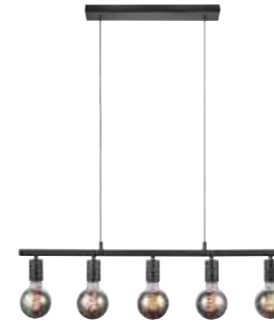

Paco 5-Pendant

Black 2213273003
Metal