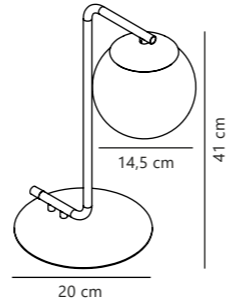

Measurements	Dimmable	Cable info	Switch	Max. W	Masterbox
H: 41 cm, shade Ø: 14,5 cm	No, cannot be dimmed	Black/White Plastic Not replaceable	On the cable	40W	Qty. 3