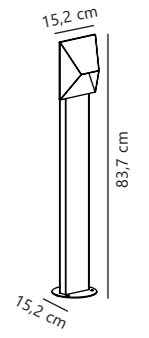

Measurements	Dimmable	Max. W	Masterbox
H: 83,7 cm, W: 15,2 cm, D: 9,8 cm	Yes, can be dimmed by choosing a dimmable bulb	25W	Qty. 3

Find the rest of the Pontio series in the Minimalistic section on page 460