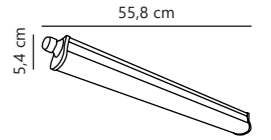

Westport 60 Double Batten

Grey 49656110
Plastic

- Integrated LED
- 4000 kelvin
- IP65
- 2100 lm
- Not dimmable
- Ra 80
- 125°
- Class 2
- 5 year LED guarantee

Measurements	Dimmable	LED W	Lifespan	Masterbox
H: 5,4 cm, W: 5,4 cm, L: 55,8 cm	No, cannot be dimmed	19W	25000 hours	Qty. 6