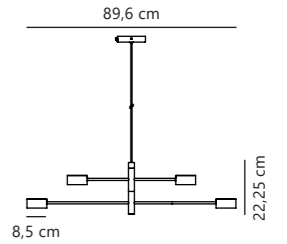

Clyde Pendant