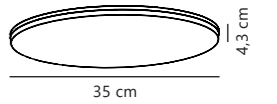

Vic 35 4000K Ceiling