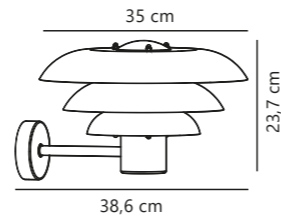

Measurements	Dimmable	Max. W	Masterbox
H: 23,7 cm, W: 35 cm, shade Ø: 35 cm, D: 38,6 cm, wall base: 9,8 cm	Yes, can be dimmed by choosing a dimmable bulb	20W	Qty. 2

Find the rest of the Kurnos series in the Seaside section on page 503