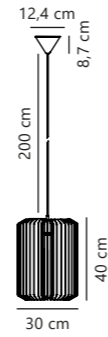

Measurements	Dimmable	Cable info	Canopy info	Max. W	Masterbox
H: 40 cm, W: 30 cm, L: 30 cm, shade Ø: 30 cm	Yes, can be dimmed by choosing a dimmable bulb	White Textile Not replaceable	Black Plastic 12,4 x 8,7 cm	40W	Qty. 3