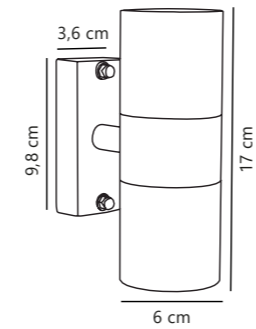

Measurements	Dimmable	Max. W	Masterbox
H: 17 cm, Ø: 6 cm, D: 10,5 cm, wall base: 3,6 x 9,8 cm	Yes, can be dimmed by choosing a dimmable bulb	2x35W	Qty. 3

Find the rest of the Tin series in the Seaside section on page 520