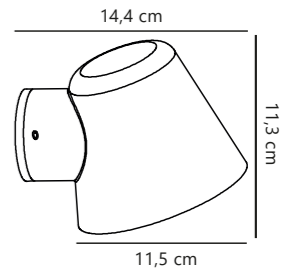

Aleria Wall

NEW
Galvanized 2019131031
Galvanized steel

Measurements	Dimmable	Max. W	Masterbox
H: 11,3 cm, W: 11,5 cm, shade Ø: 11,5 cm, D: 14,4 cm	Yes, can be dimmed by choosing a dimmable bulb	35W	Qty. 3