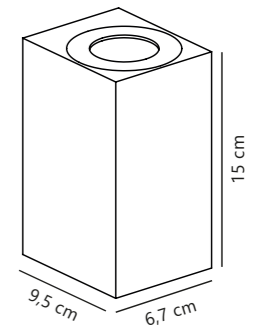

Measurements	Dimmable	LED W	Lifespan	Masterbox
H: 15 cm, W: 6,7 cm, D: 9,5 cm, wall base: 5,5 x 14 cm	No, cannot be dimmed	13,3W	20000 hours	Qty. 6

Asbol Round Wall

3 light effects included

Black 84971003
Aluminium