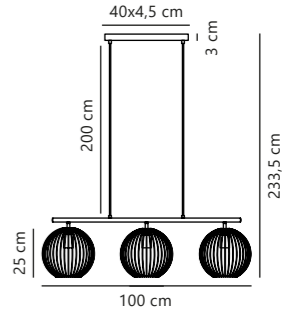

Measurements	Dimmable	Cable info	Canopy info	Max. W	Masterbox
H: 23,6 cm, L: 100,3 cm, shade Ø: 25 cm	Yes, can be dimmed by choosing a dimmable bulb	Black Textile Not replaceable	Black Metal 12,5 x 9,5 cm	3x60W	Qty. 2