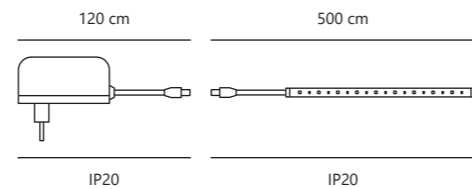

LED Strip White 2700K 5 meters