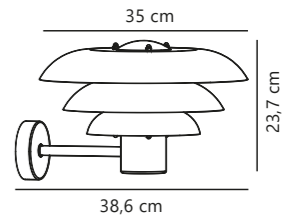

Measurements	Dimmable	Max. W	Masterbox
H: 23,7 cm, W: 35 cm, shade Ø: 35 cm, D: 38,6 cm, wall base: 9,8 cm	Yes, can be dimmed by choosing a dimmable bulb	20W	Qty. 2

Find the rest of the Kurnos series in the Shade-on-shade section on page 476