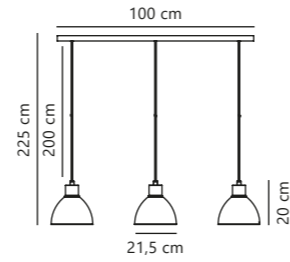

Pop 3-Pendant designed by Sebastian Holmbäck