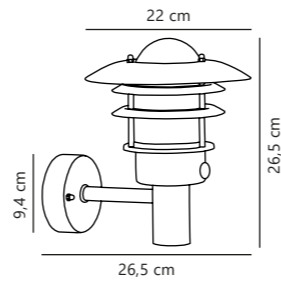

Measurements	Dimmable	Sensor info	Max. W	Masterbox
H: 26,5 cm, W: 22 cm, shade Ø: 22 cm, D: 26,5 cm, wall base: 9,4 cm	No, cannot be dimmed	Type: Motion & Twilight Angle: 100° Range: 0-8 m	60W	Qty. 3

Find the rest of the Luxembourg series in the Shade-on-shade section on page 482