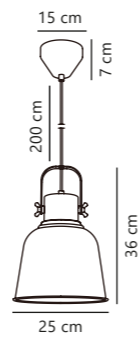

Adrian 16 Pendant

Anthracite 48783003
Metal

Measurements	Dimmable	Cable info	Canopy info	Max. W	Masterbox
H: 24 cm, W: 16 cm, L: 16 cm, shade Ø: 16 cm, shade H: 22 cm	Yes, can be dimmed by choosing a dimmable bulb	Black/White Textile Not replaceable	Black Metal 12 x 7 cm	25W	Qty. 6

Adrian 25 Pendant

Anthracite 48793003
Metal

Measurements	Dimmable	Cable info	Canopy info	Max. W	Masterbox
H: 36 cm, W: 25 cm, L: 25 cm, shade Ø: 25 cm, shade H: 28 cm	Yes, can be dimmed by choosing a dimmable bulb	Black/White Textile Not replaceable	Black Metal 12 x 7 cm	40W	Qty. 3