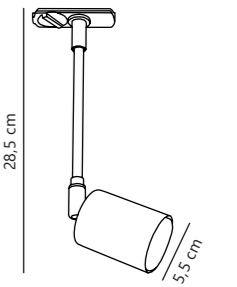

Measurements	Dimmable	Max. W	Masterbox
shade Ø: 5,5 cm, projection: 28,5 cm	Yes, can be dimmed by choosing a dimmable bulb	7W	Qty. 6