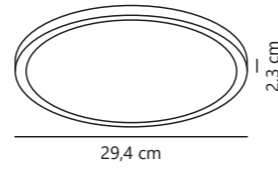

Oja Smart 29 Ceiling

White 2015036101
Plastic

Black 2015036103
Plastic

Integrated LED

2700-6500 kelvin

IP20

1600 lm

Smart Dimmable

Ra 80

120°

Class 2

LED guarantee

Measurements	Dimmable	LED W	Standby W	Lifespan	Masterbox
H: 2,3 cm, projection: 2,3 cm, Ø: 29,4 cm	Yes, has built-in dimmable light source with Nordlux Smart functionality	15W	<0,5W	25000 hours	Qty. 3