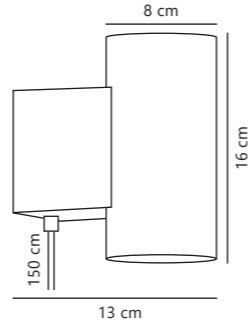

- **Integrated LED**
- **2700 kelvin**
- **IP20**
- **800 lm**
- **Moodmaker**
- **Ra 90**
- **150 cm**
- **110°**
- **Class 2**
- **5 year LED guarantee**

Measurements	Dimmable	Cable info	Switch	LED W	Lifespan	Masterbox
H: 16 cm, W: 8 cm, L: 14,2 cm	3-step Moodmaker™ Step 1 100 % Step 2 40% Step 3 20%	White/Black Replaceable	On the cable	10W	20000 hours	Qty. 3