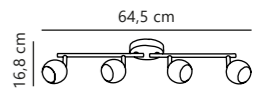

Chicago 4-Spot