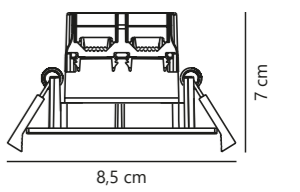

Dorado Smart Downlight

White 2015650101
Plastic/Metal

Black 2015650103
Plastic/Metal

Brushed Nickel 2015650155
Plastic/Metal

Measurements	Built-in info	Dimmable	LED W	Lifespan	Standby W	Masterbox
H: 7 cm, Ø: 8,5 cm	Cutout Ø: 7,2 cm Built-in height: 6,8 cm	Yes, has built-in dimmable light source with Nordlux Smart functionality	4,7W	20000 hours	<0,5W	Qty. 6