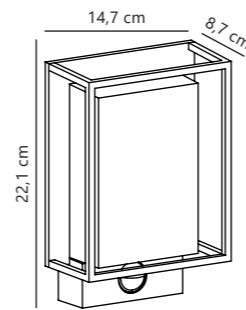

Measurements	Dimmable	Sensor info	LED W	Lifespan	Masterbox
H: 22,1 cm, W: 14,7 cm, D: 8,7 cm	No, cannot be dimmed	Type: Motion & Twilight Angle: 120° Range: 0-10 m	8W	25000 hours	Qty. 3