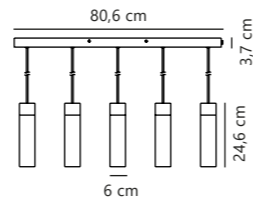

Measurements	Dimmable	Cable info	Canopy info	Max. W	Masterbox
W: 6 cm, L: 80,6 cm, shade Ø: 6 cm, shade H: 24,6 cm	Yes, can be dimmed by choosing a dimmable bulb	Black Textile Not replaceable	Black Metal 80,6 x 3,7 cm	5x15W	Qty. 2