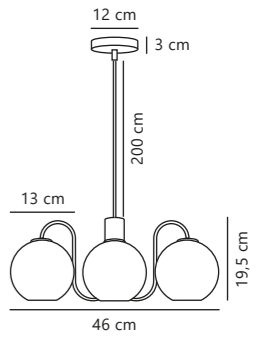

Franca 4-Pendant

NEW

Brass 2312543035
Metal/Glass

E14
(excl.)

IP20

Dimmable

200 cm

Class 2

Measurements	Dimmable	Cable info	Canopy info	Max. W	Masterbox
H: 19,5 cm, W: 46 cm, L: 46 cm, shade Ø: 13 cm	Yes, can be dimmed by choosing a dimmable bulb	White Textile Not replaceable	Brass Metal 12 x 3 cm	4x40W	Qty. 2