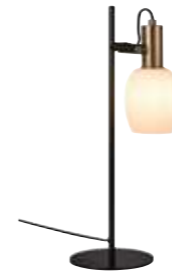

Arild Table

NEW
Black 2312305003
Metal/Glass

E14
(excl.)

IP20

Not
dimmable

150 cm

Class 2

Measurements	Dimmable	Cable info	Switch	Max. W	Masterbox
H: 45 cm, W: 26 cm, L: 26 cm, shade Ø: 9,3 cm, tube Ø: 1,15 cm	No, cannot be dimmed	Black Textile Not replaceable	On the cable	40W	Qty. 3