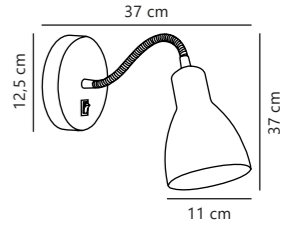

Measurements	Dimmable	Switch	Max. W	Masterbox
H: 37 cm, W: 12,5 cm, shade Ø: 11 cm, projection: 37 cm, tube Ø: 1,1 cm, wall base: Ø 12,5 cm	No, cannot be dimmed	On the fixture	15W	Qty. 6