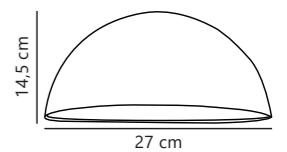

Scorpius Maxi Wall

NEW
Black 2320721003
Plastic

Measurements	Dimmable	Max. W	Masterbox
H: 14,5 cm, W: 27 cm, D: 14 cm	Yes, can be dimmed by choosing a dimmable bulb	25W	Qty. 3

Find the rest of the Scorpius series in the Minimalistic section on page 462