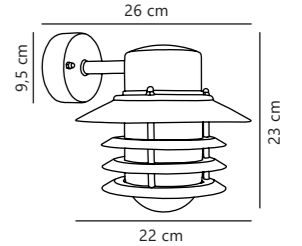

Measurements	Dimmable	Max. W	Masterbox
H: 23 cm, W: 22 cm, shade Ø: 22 cm, D: 26 cm, wall base: 9,5 cm	Yes, can be dimmed by choosing a dimmable bulb	60W	Qty. 3