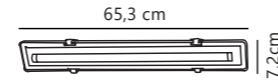

Works IP65 1x10W LED Batten