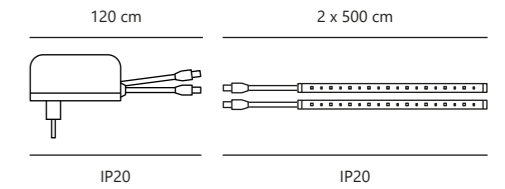

White 2210329901
Plastic

Measurements	Dimmable	Cable info	LED W	Lifespan	Masterbox
H: 0,15 cm, W: 0,8 cm, L: 300 cm	No, cannot be dimmed	White Plastic	11W	35000 hours	Qty. 6

LED Strip White 2700K 2x5 meters