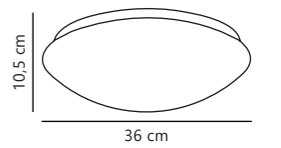

Ask 36 Sensor Ceiling

White 45386501
Metal

- Integrated LED
- 3000 kelvin
- IP44
- 1450 lm
- Not dimmable
- Ra 80
- 120°
- Class 1
- Parallel connection
- Sensor
- 5 year LED guarantee

Measurements	Dimmable	Sensor info	LED W	Lifespan	Masterbox
H: 10,5 cm, Ø: 36,0 cm	No, cannot be dimmed	Type: Microwave Angle: 120°	17,6W	30000 hours	Qty. 3