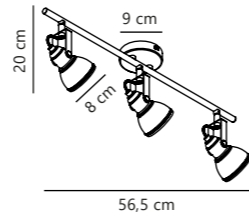

Measurements	Dimmable	Max. W	Masterbox
L: 56,5 cm, shade Ø: 8 cm, projection: 20 cm, wall base: 9 cm	Yes, can be dimmed by choosing a dimmable bulb	35W	Qty. 3