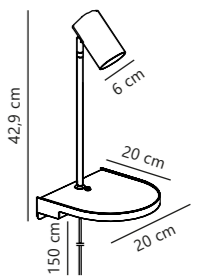

Cody Wall *designed by Says Who*

White 2112001001 Metal
Black 2112001003 Metal
Green 2112001023 Metal

GU10 (excl.)
IP20
Not dimmable
90°
150 cm
Class 2
USB output

Measurements	Dimmable	Cable info	Switch	Max. W	Masterbox
H: 42,9 cm, W: 20 cm, L: 20 cm, shade Ø: 6 cm, projection: 20 cm, tube Ø: 1,13 cm	No, cannot be dimmed	White/Black Plastic Not replaceable	On the fixture	15W	Qty. 3