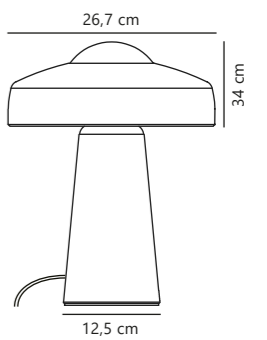

Measurements	Dimmable	Cable info	Switch	Max. W	Masterbox
H: 34 cm, W: 26,7 cm, L: 26,7 cm, shade Ø: 26,7 cm	No, cannot be dimmed	Black Textile Not replaceable	On the fixture	40W	Qty. 3