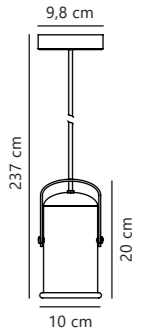

Porter 9 Pendant designed by Says Who