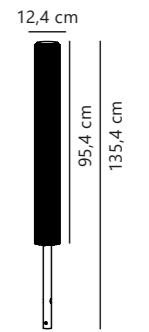

Measurements	Dimmable	Max. W	Masterbox
H: 95,4 cm, W: 12,4 cm, L: 12,4 cm, shade Ø: 12,4 cm, Ø: 12,4 cm	Yes, can be dimmed by choosing a dimmable bulb	15W	Qty. 3