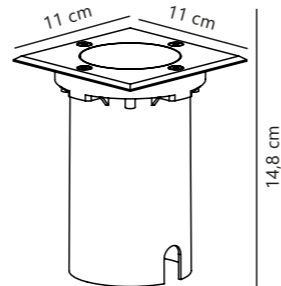

Measurements	Dimmable	Max. W	Masterbox
H: 14,8 cm, W: 11 cm, L: 11 cm	Yes, can be dimmed by choosing a dimmable bulb	15W	Qty. 3