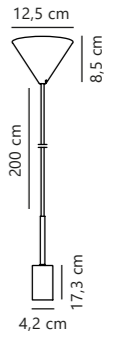

Paco Pendant

Measurements	Dimmable	Cable info	Canopy info	Max. W	Masterbox
H: 17,3 cm, W: 4,2 cm, L: 4,2 cm, tube Ø: 0,9 cm	Yes, can be dimmed by choosing a dimmable bulb	Black Plastic Not replaceable	Black/Brass Plastic 12,5 x 8,5 cm	40W	Qty. 6