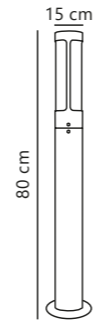

Measurements	Dimmable	Max. W	Masterbox
H: 80 cm, Ø: 15 cm	Yes, can be dimmed by choosing a dimmable bulb	8W	Qty. 2