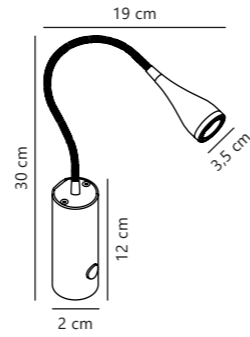

Measurements	Dimmable	Cable info	Switch	LED W	Lifespan	Masterbox
H: 30 cm, W: 5 cm, shade Ø: 3,5 cm, projection: 19 cm, wall base: 2 x 12 cm	No, cannot be dimmed	White/Black Plastic Replaceable	On the fixture	2,52W	30000 hours	Qty. 6