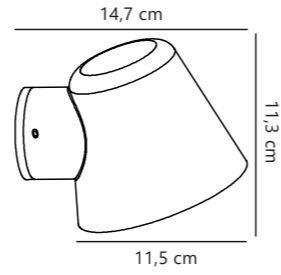

Measurements	Dimmable	Max. W	Masterbox
H: 11,3 cm, W: 11,5 cm, D: 14,7 cm	Yes, can be dimmed by choosing a dimmable bulb	35W	Qty. 3

Find the rest of the Aleria series in the Seaside section on page 487