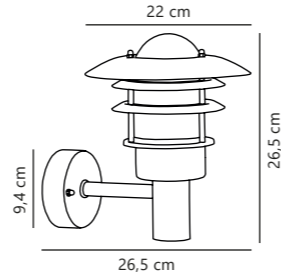

Measurements	Dimmable	Max. W	Masterbox
H: 26,5 cm, W: 22 cm, shade Ø: 22 cm, D: 26,5 cm, wall base: 9,4 cm	Yes, can be dimmed by choosing a dimmable bulb	60W	Qty. 3

Find the rest of the Lønstrup series in the Shade-on-shade section on page 482