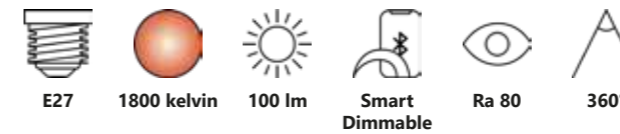

Measurements	Bulb type	Dimmable	Wattage	Voltage	Lifespan	Standby W	Masterbox
H: 26 cm, Ø: 20 cm	E27 LED	Yes, has built-in dimmable light source with Nordlux Smart functionality	4,7W	220-240 Volt	15000 hours	<0,5W	Qty. 3