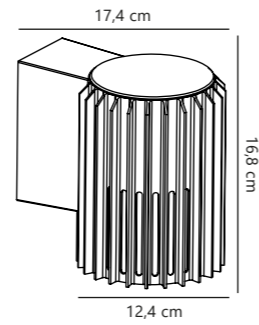

Measurements	Dimmable	Max. W	Masterbox
H: 16,8 cm, shade Ø: 12,4 cm, D: 17,4 cm	Yes, can be dimmed by choosing a dimmable bulb	15W	Qty. 3