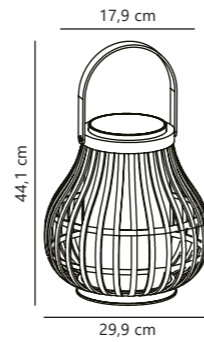

Measurements	Battery info	Sensor info	LED W	Lifespan	Masterbox
H: 30 cm, W: 29,9 cm, L: 29,9 cm, shade Ø: 29,9 cm, Ø: 29,9 cm	Type: Lithium-ion Lasting time: 300lm/4,5h Recharging time: 10 hours (by sunlight) 10 hours (by USB cable)	Type: Twilight	3,5W	30000 hours	Qty. 2