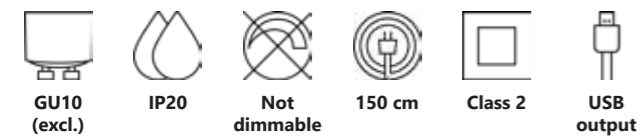

Measurements	Dimmable	Cable info	Switch	Max. W	Masterbox
H: 28,2 cm, W: 24,8 cm, L: 16,5 cm, shade Ø: 5,5 cm, projection: 16,5 cm	No, cannot be dimmed	White/Black Plastic Not replaceable	On the fixture	35W	Qty. 2