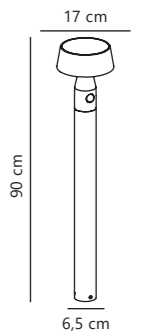

Nama 90 Solar Garden

EXEMPT

Black 2118278003
Aluminium

- Integrated LED
- Solar charging
- 3000 kelvin
- IP54
- 65 lm
- Not dimmable
- Ra 80
- Sensor
- Class 3
- LED guarantee

Measurements	Battery info	Sensor info	LED W	Lifespan	Masterbox
H: 90 cm, W: 17 cm, L: 17 cm, shade Ø: 17 cm, tube Ø: 6,5 cm	Type: Lithium-ion	Type: Motion & Twilight Angle: 120° Range: 0-3 m	1W	30000 hours	Qty. 2