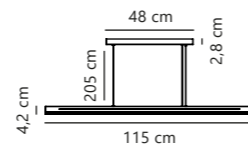

Measurements	Dimmable	Cable info	Canopy info	LED W	Lifespan	Masterbox
H: 4,2 cm, W: 3,8 cm, L: 115 cm	3-step Moodmaker™ Step 1 2600 lm Step 2 1300 lm Step 3 40 lm	Black Plastic Not replaceable	Black/Grey Metal 48 x 9 x 2,8 x 2,8 cm	25W	25000 hours	Qty. 2