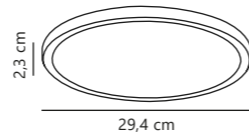

Oja 29 IP20 3000/4000K Ceiling