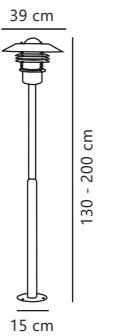

Measurements	Dimmable	Max. W	Masterbox
H: 215 cm, W: 39 cm, L: 39 cm, shade Ø: 39 cm, tube Ø: 7,4 cm	Yes, can be dimmed by choosing a dimmable bulb	60W	Qty. 2