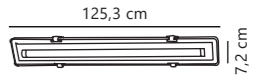

Works IP65 1x18W LED Batten