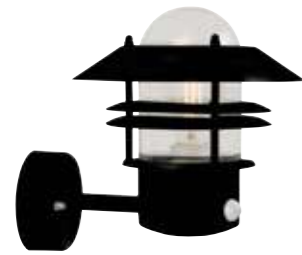

Blokhuis Up Sensor Wall

Black 25031003
Metal