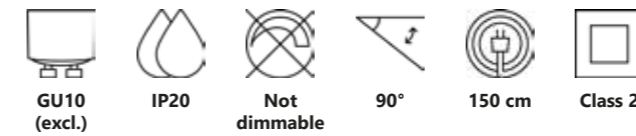

Measurements	Dimmable	Cable info	Switch	Max. W	Masterbox
H: 11,5 cm, shade Ø: 5,1 cm, projection: 11,5 cm, wall base: 8,5 x 8,5 cm	No, cannot be dimmed	White Plastic Replaceable	On the cable	35W	Qty. 6