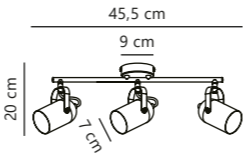

Lotus 3-Spot

Black/Brass 50120103

Metal

- E14 (excl.)
- IP20
- Dimmable
- 150°
- Class 2

Measurements	Dimmable	Canopy info	Max. W	Masterbox
L: 58 cm, shade Ø: 6,6 cm, projection: 20 cm, wall base: Ø 9 cm	Yes, can be dimmed by choosing a dimmable bulb	9 x 2,5 cm	3x40W	Qty. 3