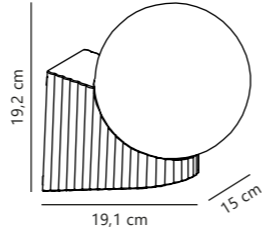

NEW
Smoked 2218158047
Metal

Item no. 22039931
Fits on garden base

Measurements	Dimmable	Max. W	Masterbox
H: 80 cm, W: 14,5 cm	Yes, can be dimmed by choosing a dimmable bulb	15W	Qty. 3

Hayley Wall designed by Says Who