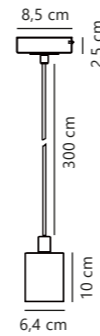

Siv Pendant