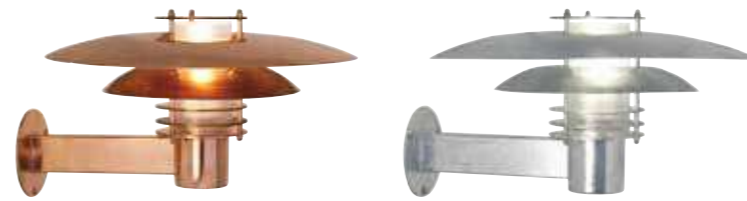

Phoenix Wall

Copper 24381030
Copper

Galvanized 24381031
Galvanized steel