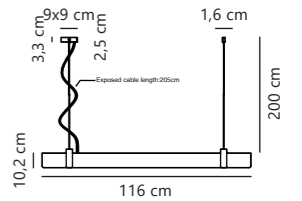

Measurements	Dimmable	Cable info	Canopy info	LED W	Lifespan	Masterbox
H: 10,2 cm, W: 4,3 cm, L: 115 cm, shade Ø: 3,7 cm, projection: 4,3 cm	3-step Moodmaker™ Step 1 100% Step 2 50% Step 3 25%	Black Textile Not replaceable	Black Metal 9 x 2,5 cm	28W	30000 hours	Qty. 3