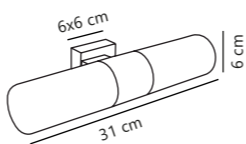

Measurements	Dimmable	Max. W	Masterbox
H: 6 cm, W: 31 cm, shade Ø: 6 cm, projection: 9,5 cm, wall base: 6 x 6 cm	Yes, can be dimmed by choosing a dimmable bulb	2x25W	Qty. 3