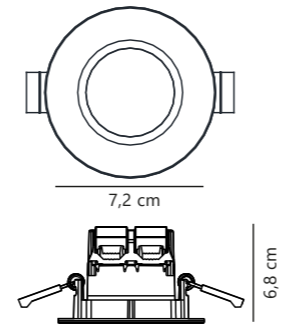

Clarkson Downlight

3-kit White 47880101
Metal

- Integrated LED
- 4000 kelvin
- IP65
- 345 lm
- Not dimmable
- Ra 80
- 100°
- Class 2
- Parallel connection
- 5 year LED guarantee

Measurements	Built-in info	Dimmable	LED W	Lifespan	Masterbox
H: 5,4 cm, Ø: 8,5 cm	Cutout Ø: 7,2 cm Built-in height: 6,8 cm	No, cannot be dimmed	4,8W	20000 hours	Qty. 3