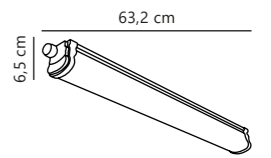

Oakland 60 Double Batten