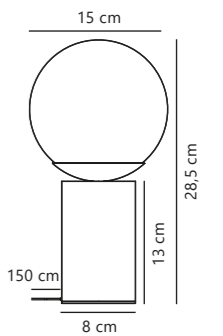

Measurements	Dimmable	Cable info	Switch	Max. W	Masterbox
H: 28,5 cm, W: 15 cm, L: 15 cm, shade Ø: 15 cm	No, cannot be dimmed	Black/White Textile Not replaceable	On the cable	25W	Qty. 3