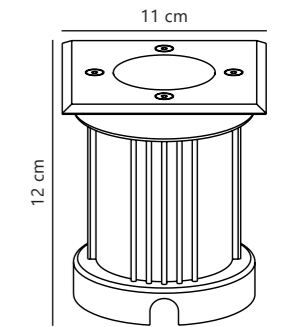

Measurements	Dimmable	Max. W	Masterbox
H: 12 cm, W: 11 cm, L: 11 cm	Yes, can be dimmed by choosing a dimmable bulb	35W	Qty. 3