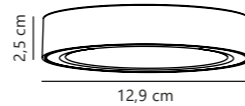

Sóller 12 Ceiling