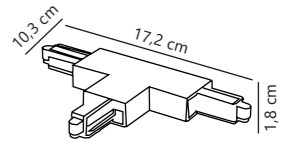

IP20

Class 1

Measurements	Max. W	Masterbox
H: 1,8 cm, W: 10,3 cm, L: 17,2 cm	660W	Qty. 6