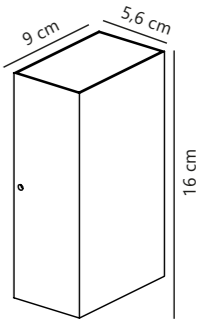

Rold Flat Wall

Measurements	Dimmable	LED W	Lifespan	Masterbox
H: 16 cm, W: 9 cm, D: 5,6 cm, wall base: 8 x 14,3 cm	No, cannot be dimmed	10,5W	25000 hours	Qty. 3