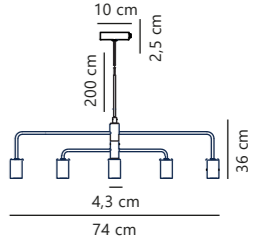

Measurements	Dimmable	Cable info	Canopy info	Max. W	Masterbox
H: 36 cm, W: 74 cm, L: 4,3 cm, shade Ø: 4,3 cm	Yes, can be dimmed by choosing a dimmable bulb	Black Plastic Not replaceable	Black/Brass Metal 10 x 2,5 cm	5x40W	Qty. 4