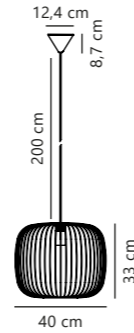

Beroni 40 Pendant designed by Says Who

Black 2213313003
Metal

Measurements	Dimmable	Cable info	Canopy info	Max. W	Masterbox
H: 33 cm, W: 40 cm, L: 40 cm, shade Ø: 40 cm	Yes, can be dimmed by choosing a dimmable bulb	Black Textile Not replaceable	Black Plastic 12,4 x 8,7 cm	60W	Qty. 2