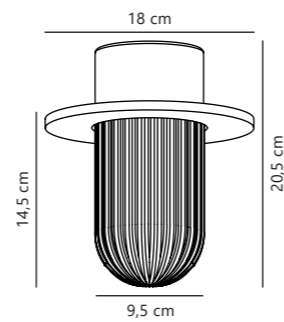

Januka Ceiling designed by Darrow

Measurements	Dimmable	Max. W	Masterbox
H: 20,5 cm, W: 18 cm, L: 18 cm, shade Ø: 9,5 cm, Ø: 18 cm	Yes, can be dimmed by choosing a dimmable bulb	60W	Qty. 3