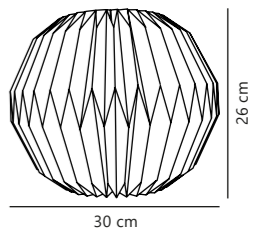

Measurements	Cable info	Canopy info	Max. W	Masterbox
H: 26 cm, shade Ø: 30 cm, Ø: 30 cm	-	-	15W	Qty. 6