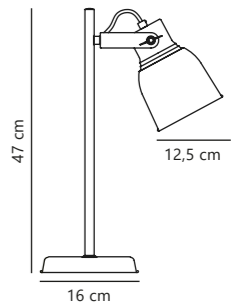

Measurements	Dimmable	Cable info	Switch	Max. W	Masterbox
H: 46,5 cm, W: 29,5 cm, L: 29,5 cm, shade Ø: 12,5 cm, tube Ø: 43 cm	No, cannot be dimmed	Black/White Textile Not replaceable	On the cable	25W	Qty. 3