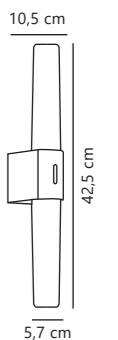

Measurements	Dimmable	LED W	Lifespan	Masterbox
W: 5,7 cm, L: 42,5 cm, projection: 10,5 cm	2-step Moodmaker™ Step 1 2700 K Step 2 4000 K	9,5W	25000 hours	Qty. 3