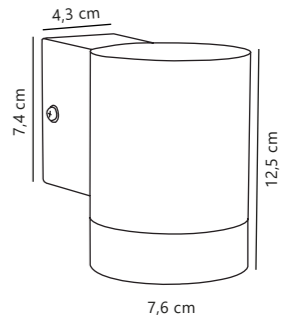

Measurements	Dimmable	Max. W	Masterbox
H: 12,5 cm, W: 7,5 cm, shade Ø: 7,5 cm, Ø: 7,5 cm, D: 12,5 cm	Yes, can be dimmed by choosing a dimmable bulb	25W	Qty. 3

Find the rest of the Tin series in the Minimalistic section on page 465