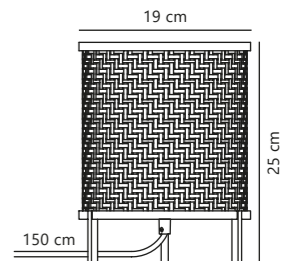

Measurements	Dimmable	Cable info	Switch	Max. W	Masterbox
H: 25 cm, Ø: 19 cm	No, cannot be dimmed	White Plastic Not replaceable	On the cable	15W	Qty. 3