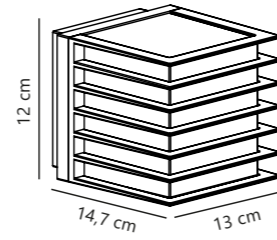

Fluctus 13 Wall

NEW

Black 2318211003
Metal

E27
(excl.)

IP44

Dimmable

Class 1

Parallel
connection

Measurements	Dimmable	Max. W	Masterbox
H: 12 cm, W: 13 cm, D: 14,7 cm	Yes, can be dimmed by choosing a dimmable bulb	15W	Qty. 3