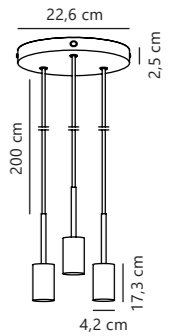

Paco 3-Pendant

Measurements	Dimmable	Cable info	Canopy info	Max. W	Masterbox
H: 17,3 cm, W: 18,1 cm, L: 4,2 cm, tube Ø: 0,9 cm	Yes, can be dimmed by choosing a dimmable bulb	Black Not replaceable	Black/Brass Metal 22,6 x 2,5 cm	3x25W	Qty. 3