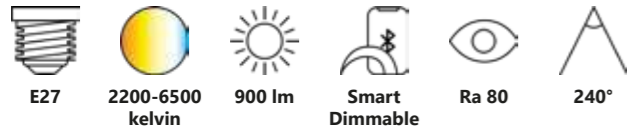

Measurements	Bulb type	Dimmable	Wattage	Voltage	Lifespan	Standby W	Masterbox
H: 10,9 cm, Ø: 6 cm	E27 LED	Yes, has built-in dimmable light source with Nordlux Smart functionality	7W	220-240 Volt	15000 hours	<0,5W	Qty. 5