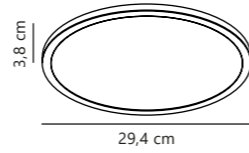

Oja 29 IP54 2700K Sensor Ceiling