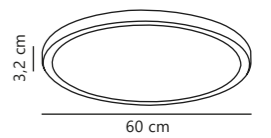

Oja 60 IP20 2700K Step-Dim Ceiling