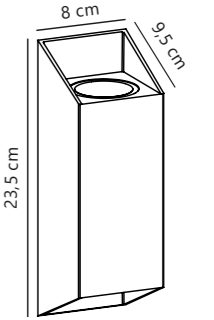

Measurements	Dimmable	Max. W	Masterbox
H: 23,5 cm, W: 8 cm, D: 9,5 cm	Yes, can be dimmed by choosing a dimmable bulb	2x35W	Qty. 3