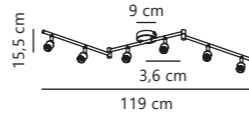

Avenue 6-Spot