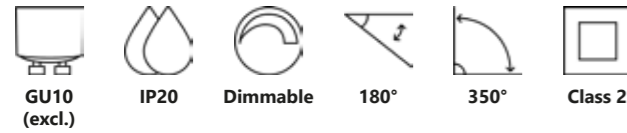

White 86119901
Metal

Measurements	Dimmable	Max. W	Masterbox
L: 10,9 cm, shade Ø: 3,6 cm, projection: 8,8 cm	Yes, can be dimmed by choosing a dimmable bulb	50W	Qty. 3