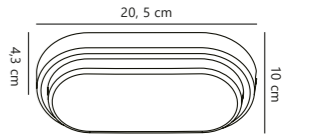

Cuba Outdoor Energy Oval Wall