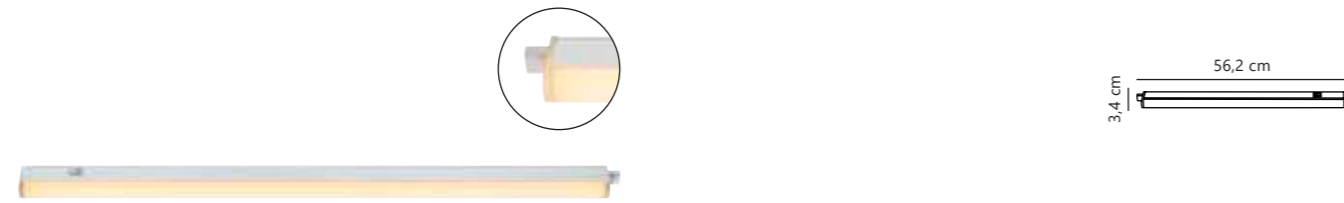

Renton 55 4000K Under-cabinet

White 2111026101
Plastic