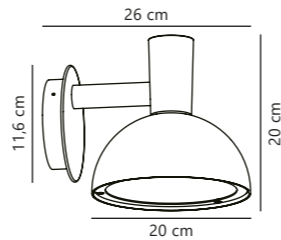

Measurements	Dimmable	Max. W	Masterbox
H: 20 cm, shade Ø: 20 cm, D: 26 cm, wall base: 11,6 cm	Yes, can be dimmed by choosing a dimmable bulb	20W	Qty. 3

Find the rest of the Arki series in the Seaside section on page 492