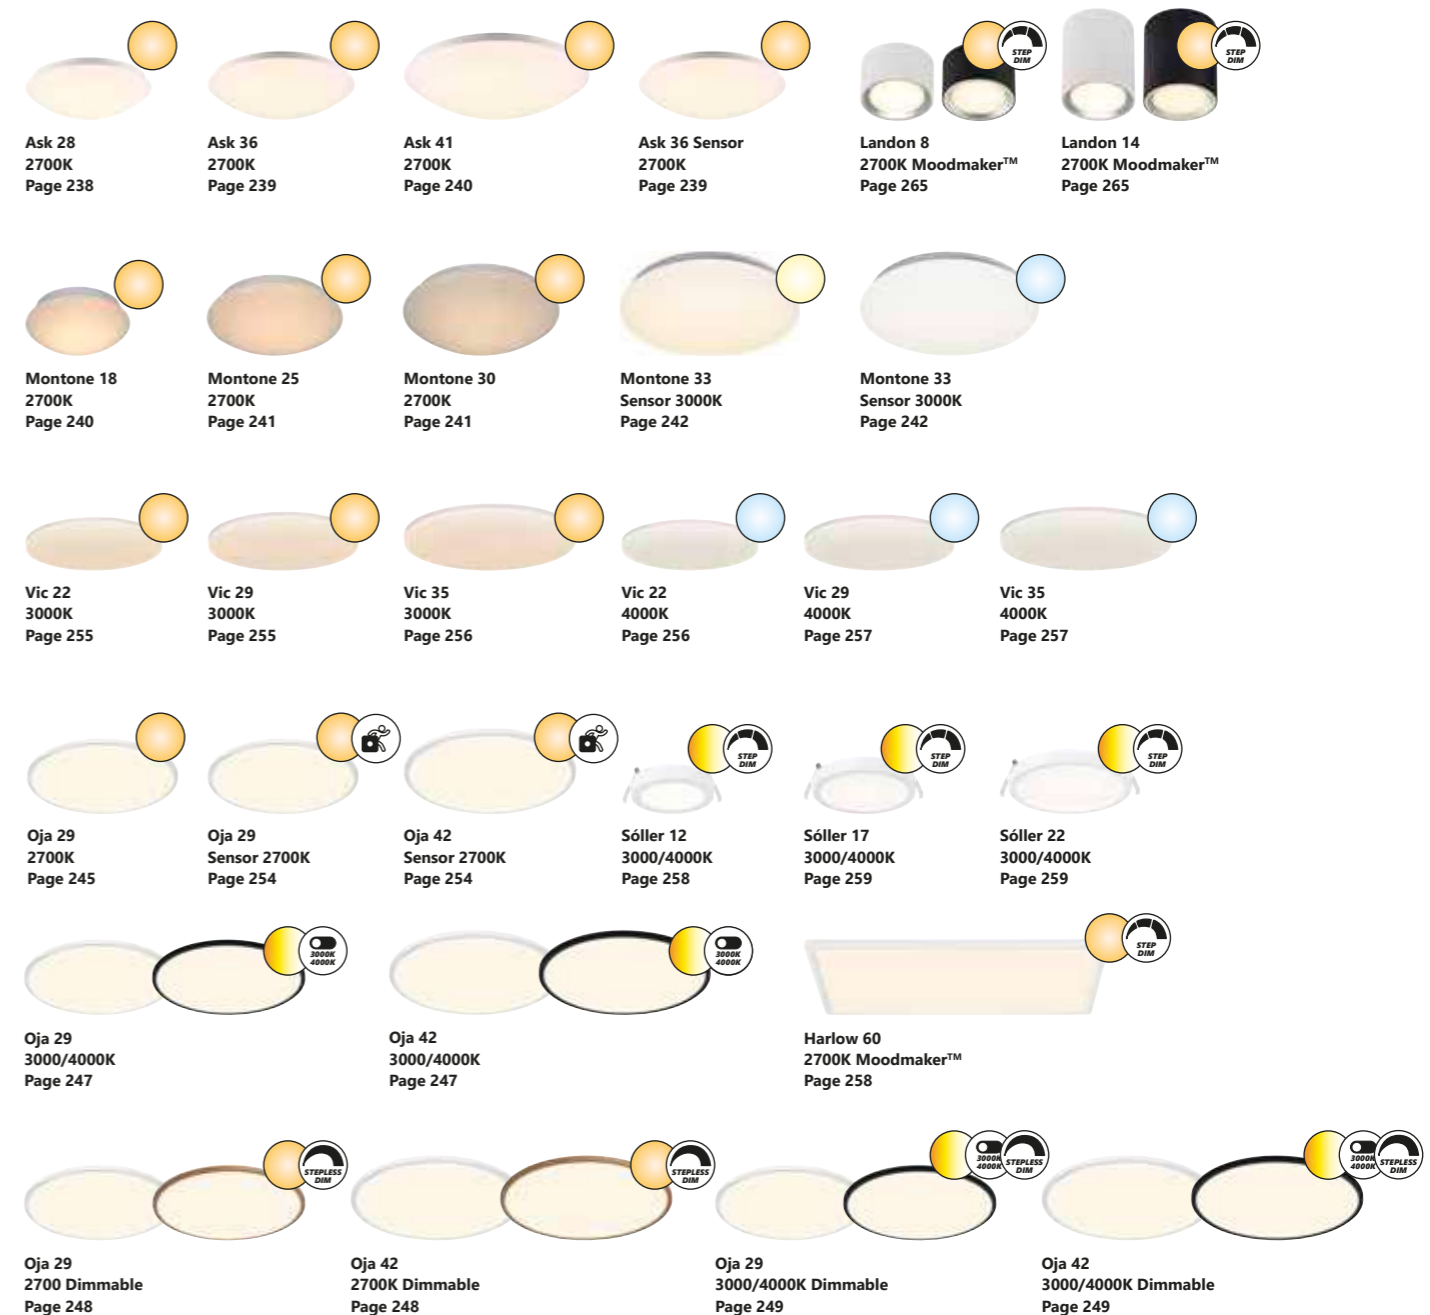

Integrated LED IP44-IP65

Ask 28 2700K Page 238
Ask 36 2700K Page 239
Ask 41 2700K Page 240
Ask 36 Sensor 2700K Page 239
Landon 8 2700K Moodmaker™ Page 265
Landon 14 2700K Moodmaker™ Page 265
Montone 18 2700K Page 240
Montone 25 2700K Page 241
Montone 30 2700K Page 241
Montone 33 Sensor 3000K Page 242
Montone 33 Sensor 3000K Page 242
Vic 22 3000K Page 255
Vic 29 3000K Page 255
Vic 35 3000K Page 256
Vic 22 4000K Page 256
Vic 29 4000K Page 257
Vic 35 4000K Page 257
Oja 29 2700K Page 245
Oja 29 Sensor 2700K Page 254
Oja 42 Sensor 2700K Page 254
Sóller 12 3000/4000K Page 258
Sóller 17 3000/4000K Page 259
Sóller 22 3000/4000K Page 259
Oja 29 3000/4000K Page 247
Oja 42 3000/4000K Page 247
Harlow 60 2700K Moodmaker™ Page 258
Oja 29 2700 Dimmable Page 248
Oja 42 2700K Dimmable Page 248
Oja 29 3000/4000K Dimmable Page 249
Oja 42 3000/4000K Dimmable Page 249