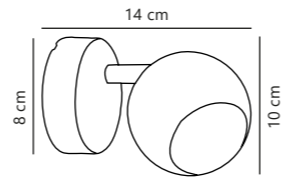

Chicago Wall