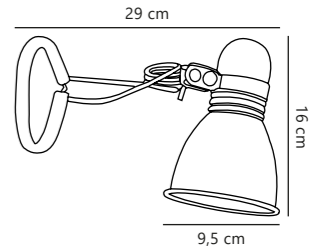

Measurements	Dimmable	Cable info	Switch	Max. W	Masterbox
H: 16 cm, shade Ø: 9,5 cm, shade H: 16 cm, projection: 29 cm	No, cannot be dimmed	Black Plastic Not replaceable	On the cable	40W	Qty. 6