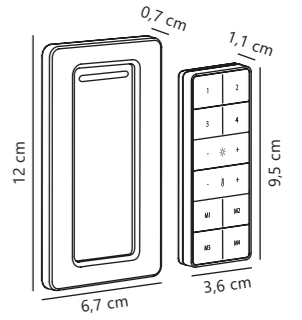

Measurements	Standby W	Masterbox
H: 6,7 cm, W: 1,46 cm, L: 12 cm	<0,5W	Qty. 6