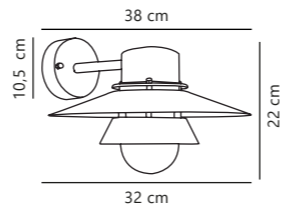

Vejers Down Wall

Measurements	Dimmable	Max. W	Masterbox
H: 23 cm, W: 22 cm, shade Ø: 22 cm, D: 26 cm, wall base: 9,5 cm	Yes, can be dimmed by choosing a dimmable bulb	60W	Qty. 3

Virum Wall

Measurements	Dimmable	Max. W	Masterbox
H: 22 cm, W: 32 cm, shade Ø: 32 cm, D: 38 cm, wall base: 10,5 cm	Yes, can be dimmed by choosing a dimmable bulb	60W	Qty. 3

Venø Wall designed by Horn

Measurements	Dimmable	Max. W	Masterbox
H: 26 cm, W: 35 cm, shade Ø: 35 cm, D: 40 cm, wall base: 11,5 cm	Yes, can be dimmed by choosing a dimmable bulb	60W	Qty. 3

Venø Garden designed by Horn

Measurements	Dimmable	Max. W	Masterbox
H: 93 cm, W: 35 cm, L: 35 cm, shade Ø: 35 cm, tube Ø: 5 cm	Yes, can be dimmed by choosing a dimmable bulb	60W	Qty. 3