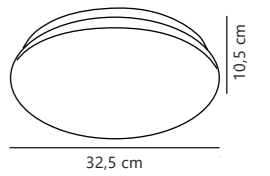

Máni 32 Ceiling