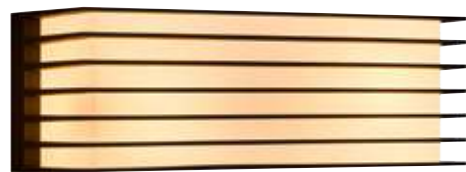

Fluctus 28 Wall

NEW

Black 2318231003
Metal

E27
(excl.)

IP44

Dimmable

Class 1

Parallel
connection

Measurements	Dimmable	Max. W	Masterbox
H: 10 cm, W: 28,6 cm, D: 12 cm	Yes, can be dimmed by choosing a dimmable bulb	2x15W	Qty. 3