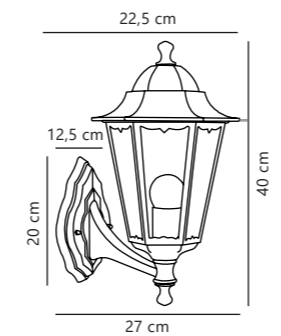

Cardiff Up Wall