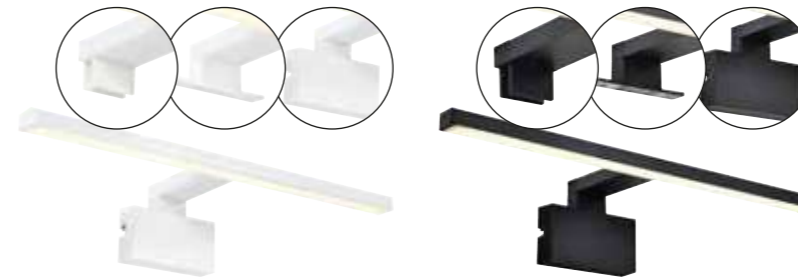

Marlee 4000K Wall