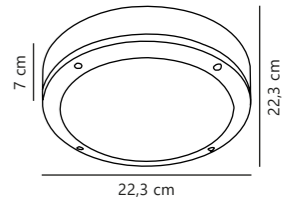

Desi 22 Ceiling

Black 77636003
Aluminium

E27
(excl.)

IP44

Dimmable

Class 1

Parallel
connection

Measurements	Dimmable	Max. W	Masterbox
Ø: 22,3 cm, D: 7 cm	Yes, can be dimmed by choosing a dimmable bulb	12W	Qty. 3