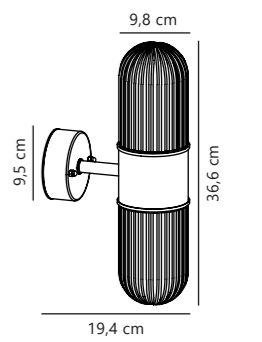

Januka Wall designed by Darrow

Measurements	Dimmable	Max. W	Masterbox
H: 30,8 cm, W: 18 cm, L: 18 cm, shade Ø: 9,5 cm, Ø: 18 cm, D: 20,6 cm	Yes, can be dimmed by choosing a dimmable bulb	40W	Qty. 3

Konyo Wall designed by Darrow