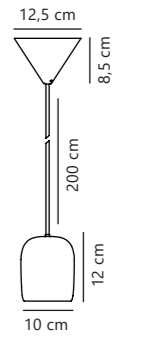

Measurements	Dimmable	Cable info	Canopy info	Max. W	Masterbox
H: 12 cm, W: 10 cm, L: 10 cm, shade Ø: 10 cm	Yes, can be dimmed by choosing a dimmable bulb	Black Plastic Not replaceable	Black Plastic 12 x 8,5 cm	25W	Qty. 6