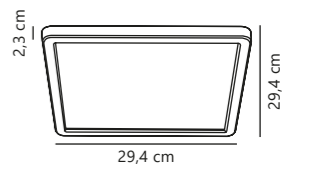

Oja 29 Square IP54 3000/4000K Ceiling