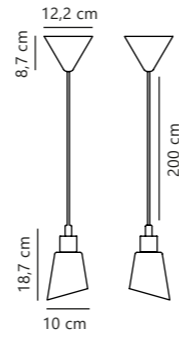

Measurements	Dimmable	Cable info	Canopy info	Max. W	Masterbox
H: 18,7 cm, W: 10 cm, L: 10 cm, shade Ø: 10 cm	Yes, can be dimmed by choosing a dimmable bulb	Black Plastic Not replaceable	Black Plastic 12,2 x 8,7 cm	25W	Qty. 3