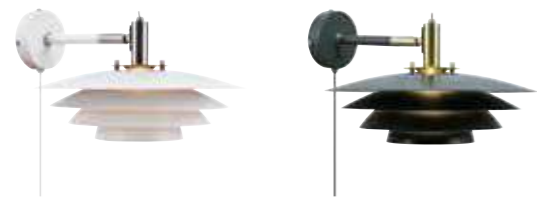

Bretagne Wall designed by Kåre Bækgård

White 2213471001
Metal

Grey 2213471010
Metal