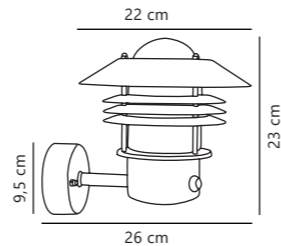

Measurements	Dimmable	Sensor info	Max. W	Masterbox
H: 23 cm, W: 22 cm, shade Ø: 22 cm, wall base: 9,5 cm	No, cannot be dimmed	Type: Motion & Twilight Angle: 100° Range: 0-8 m	60W	Qty. 3

Find the rest of the Vejers series in the Seaside section on page 522