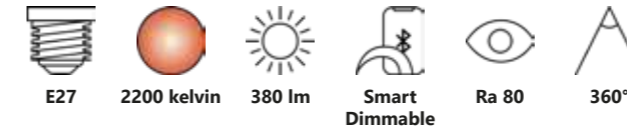

Measurements	Bulb type	Dimmable	Wattage	Voltage	Lifespan	Standby W	Masterbox
H: 13,7 cm, Ø: 9,5 cm	E27 LED	Yes, has built-in dimmable light source with Nordlux Smart functionality	4,7W	220-240 Volt	15000 hours	<0,5W	Qty. 3