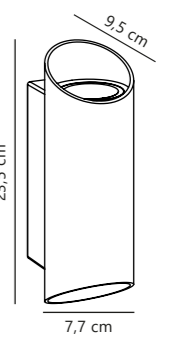

Measurements	Dimmable	Max. W	Masterbox
H: 23,5 cm, W: 7,7 cm, shade Ø: 7,7 cm, D: 9,5 cm	Yes, can be dimmed by choosing a dimmable bulb	2x35W	Qty. 3