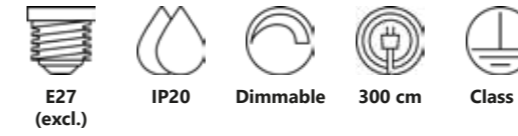

Measurements	Dimmable	Cable info	Canopy info	Max. W	Masterbox
H: 33 cm, shade Ø: 25 cm	Yes, can be dimmed by choosing a dimmable bulb	White/Black Textile Not replaceable	White/Black/Brass Metal 12 x 2,5 cm	60W	Qty. 3