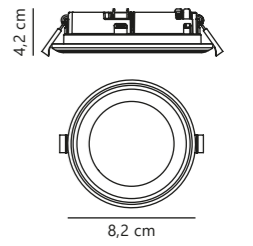

Elkton 14 Downlight

White 47530101
Plastic

- Integrated LED
- 2700 kelvin
- IP20
- 800 lm
- Moodmaker
- Ra 80
- 120°
- Class 2
- Parallel connection
- 5 year LED guarantee

Measurements	Built-in info	Dimmable	LED W	Lifespan	Masterbox
H: 3,9 cm, Ø: 14,5 cm	Cutout Ø: 13 cm Built-in height: 5 cm	3-step Moodmaker™ Step 1 All on Step 2 Centre on Step 3 Ring on	12W	25000 hours	Qty. 3