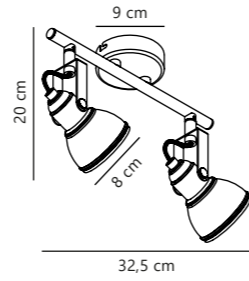

Measurements	Dimmable	Max. W	Masterbox
L: 32,5 cm, shade Ø: 8 cm, projection: 20 cm, wall base: 9 cm	Yes, can be dimmed by choosing a dimmable bulb	35W	Qty. 3