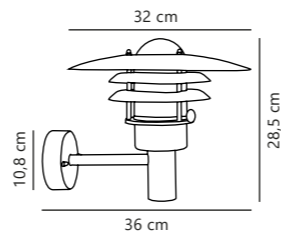

Measurements	Dimmable	Max. W	Masterbox
H: 28,5 cm, W: 32 cm, shade Ø: 32 cm, D: 36 cm, wall base: 10,8 cm	Yes, can be dimmed by choosing a dimmable bulb	60W	Qty. 3

Find the rest of the Lønstrup series in the Seaside section on page 509