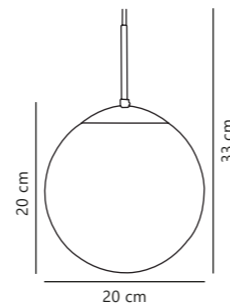

Cafe 20 Pendant

Measurements	Dimmable	Cable info	Canopy info	Max. W	Masterbox
H: 34 cm, W: 20 cm, shade Ø: 20 cm, shade H: 20 cm	Yes, can be dimmed by choosing a dimmable bulb	Clear Plastic Not replaceable	White Plastic 12,5 x 8,5 cm	15W	Qty. 3