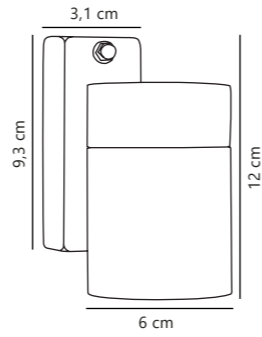

Measurements	Dimmable	Max. W	Masterbox
H: 12 cm, Ø: 6 cm, D: 11,5 cm, wall base: 3,1 x 9,3 cm	Yes, can be dimmed by choosing a dimmable bulb	35W	Qty. 3

Find the rest of the Tin series in the Seaside section on page 520