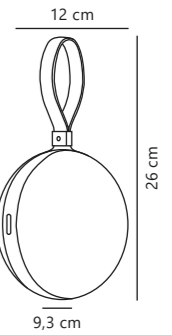

Integrated LED

2700 kelvin

IP54

70 lm

Moodmaker

Ra 80

USB charging

100 cm

Class 3

5 year LED guarantee

Measurements	Dimmable	Cable info	Battery info	LED W	Lifespan	Masterbox
H: 26 cm, shade Ø: 12 cm, shade H: 12 cm, Ø: 12 cm, D: 9,3 cm	2-step Moodmaker™ Step 1 70 lm Step 2 20 lm	Black Plastic	Type: Lithium-ion Lasting time: 70lm/8h; 20lm/24h Recharging time: 6 hours	1W	25000 hours	Qty. 3