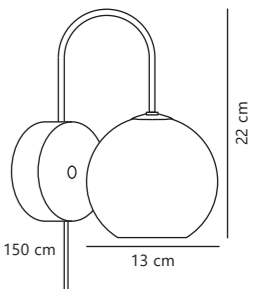

Franca Wall

NEW

Brass 2312561035
Metal/Glass

E14
(excl.)

IP20

Not dimmable

150 cm

Class 2

Measurements	Dimmable	Cable info	Switch	Canopy info	Max. W	Masterbox
H: 22 cm, W: 13 cm, L: 13 cm, shade Ø: 13 cm	No, cannot be dimmed	White Textile Replaceable	On the base	Brass Metal 10 x 3,5 cm	40W	Qty. 3