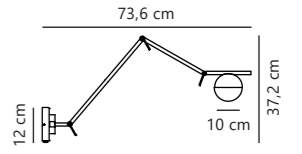

Contina Wall designed by Says Who

Black 2010971003
Metal

Brass 2010971035
Metal

- G9 (excl.)
- IP20
- Not dimmable
- 165°
- 150 cm
- Class 2

Measurements	Dimmable	Cable info	Switch	Max. W	Masterbox
H: 37,2 cm, W: 12,5 cm, L: 73,6 cm, shade Ø: 10 cm	No, cannot be dimmed	Black/White Textile Replaceable	On the cable	5W	Qty. 3