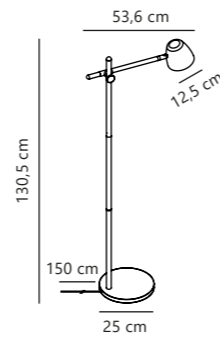

Measurements	Dimmable	Cable info	Switch	Max. W	Masterbox
H: 130,5 cm, W: 25 cm, L: 53,6 cm, shade Ø: 12,5 cm, tube Ø: 2,2 cm	No, cannot be dimmed	Black Textile Not replaceable	On the cable	35W	Qty. 2