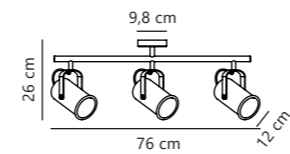

Porter 3-Spot designed by Says Who