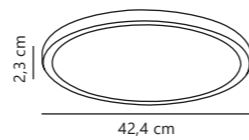

Oja 42 IP20 3000/4000K Ceiling