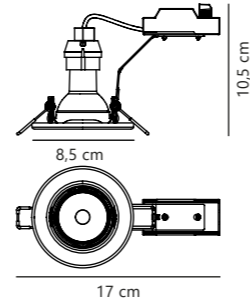

Canis 2700K Downlight