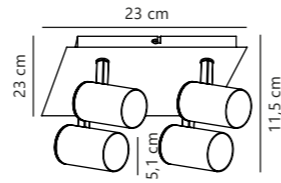

Measurements	Dimmable	Canopy info	Max. W	Masterbox
W: 23 cm, L: 23 cm, shade Ø: 5,1 cm, projection: 11,5 cm, wall base: 20 x 20 cm	Yes, can be dimmed by choosing a dimmable bulb	23 x 2,5 cm	4x35W	Qty. 3