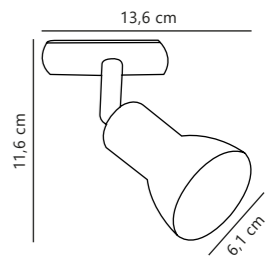

Measurements	Dimmable	Max. W	Masterbox
H: 11,6 cm, L: 8 cm, shade Ø: 6,1 cm, projection: 13,6 cm	Yes, can be dimmed by choosing a dimmable bulb	35W	Qty. 3