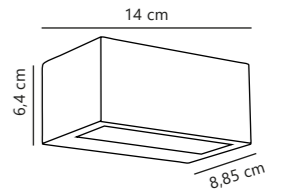

Kinver Wall

Measurements	Dimmable	LED W	Lifespan	Masterbox
H: 9 cm, W: 17,5 cm, D: 3 cm, wall base: 14,5 x 5,5 cm	No, cannot be dimmed	8,5W	25000 hours	Qty. 3

Nene Wall

Measurements	Dimmable	LED W	Lifespan	Masterbox
H: 6,4 cm, W: 14 cm, D: 8,85 cm, wall base: 5,5 x 13 cm	No, cannot be dimmed	10,5W	25000 hours	Qty. 3

Kinver 26 Wall

Measurements	Dimmable	LED W	Lifespan	Masterbox
H: 9 cm, W: 26 cm, D: 3,3 cm	No, cannot be dimmed	10W	25000 hours	Qty. 3

Konit Wall

Measurements	Dimmable	Max. W	Masterbox
H: 19,5 cm, W: 24,5 cm, D: 11,6 cm	Yes, can be dimmed by choosing a dimmable bulb	10W	Qty. 3