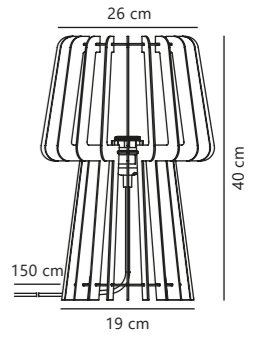

Measurements	Dimmable	Cable info	Switch	Max. W	Masterbox
H: 40 cm, L: 26 cm, shade Ø: 26 cm	No, cannot be dimmed	Black Plastic Not replaceable	On the cable	40W	Qty. 3