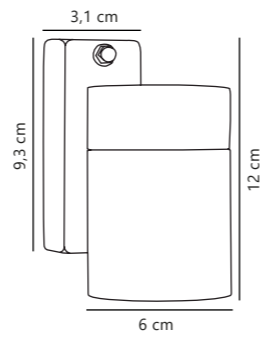

Measurements	Dimmable	Max. W	Masterbox
H: 12 cm, Ø: 6 cm, D: 11,5 cm, wall base: 3,6 x 9,8 cm	Yes, can be dimmed by choosing a dimmable bulb	35W	Qty. 3

Find the rest of the Tin series in the Minimalistic section on page 464