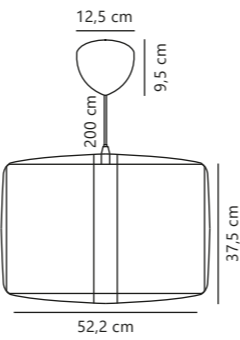

Measurements	Dimmable	Cable info	Canopy info	Max. W	Masterbox
H: 37,5 cm, W: 52,2 cm, L: 52,2 cm, shade Ø: 50 cm	Yes, can be dimmed by choosing a dimmable bulb	Black Plastic Not replaceable	Black Polycarbonate 12,5 x 9,5 cm	60W	Qty. 3