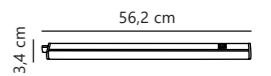

LED guarantee

Measurements	Dimmable	Cable info	Switch	LED W	Lifespan	Masterbox
H: 3,4 cm, W: 2,4 cm, L: 31,2 cm	No, cannot be dimmed	White Plastic	On the fixture	4W	35000 hours	Qty. 6

Renton 55 2700K Under-cabinet