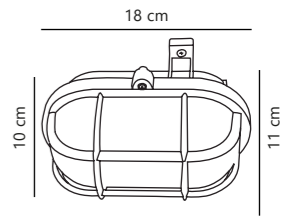

Skotlampe Wall designed by Strini

Measurements	Dimmable	Max. W	Masterbox
W: 10 cm, L: 18 cm, D: 11 cm	Yes, can be dimmed by choosing a dimmable bulb	60W	Qty. 4

Scorpius Wall

White 21651001
Metal

Black 21651003
Metal