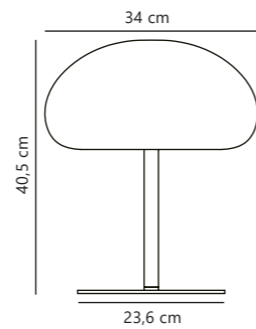

Measurements	Dimmable	Cable info	Battery info	LED W	Lifespan	Masterbox
H: 40,5 cm, W: 34 cm, L: 34 cm, Ø: 34 cm	3-step Moodmaker™ Step 1 450 lm Step 2 300 lm Step 3 100 lm	Black Plastic	Type: Lithium-ion Lasting time: 450lm/5h; 300lm/10h; 150lm/18h Recharging time: 8 hours	6,8W	30000 hours	Qty. 3