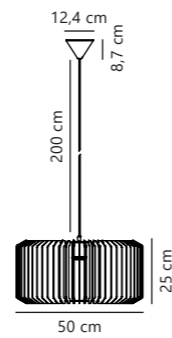

Measurements	Dimmable	Cable info	Canopy info	Max. W	Masterbox
H: 25 cm, W: 50 cm, L: 50 cm, shade Ø: 50 cm	Yes, can be dimmed by choosing a dimmable bulb	White Textile Not replaceable	Black Plastic 12,2 x 9 cm	40W	Qty. 3