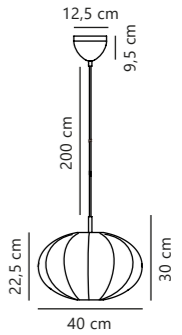

Aeron 40 Pendant

NEW
White 2312153001
Textile

Measurements	Dimmable	Cable info	Canopy info	Max. W	Masterbox
H: 30 cm, W: 40 cm, L: 40 cm, shade Ø: 40 cm	Yes, can be dimmed by choosing a dimmable bulb	White Plastic Not replaceable	White Plastic 12,5 x 9,5 cm	40W	Qty. 3