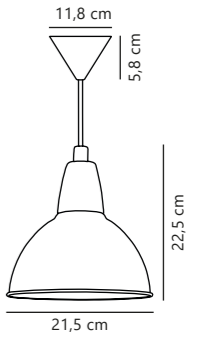

Measurements	Dimmable	Cable info	Canopy info	Max. W	Masterbox
H: 22,5 cm, shade Ø: 21,5 cm	Yes, can be dimmed by choosing a dimmable bulb	Black Plastic Not replaceable	Black Plastic 11,8 x 5,8 cm	40W	Qty. 3