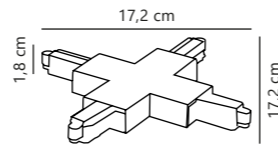

Black 86059903
Plastic

IP20

Class 1

Measurements	Max. W	Masterbox
H: 1,8 cm, W: 10,3 cm, L: 17,2 cm	660W	Qty. 6

Link X-Connector Track Light

White 86079901
Plastic

Black 86079903
Plastic

IP20