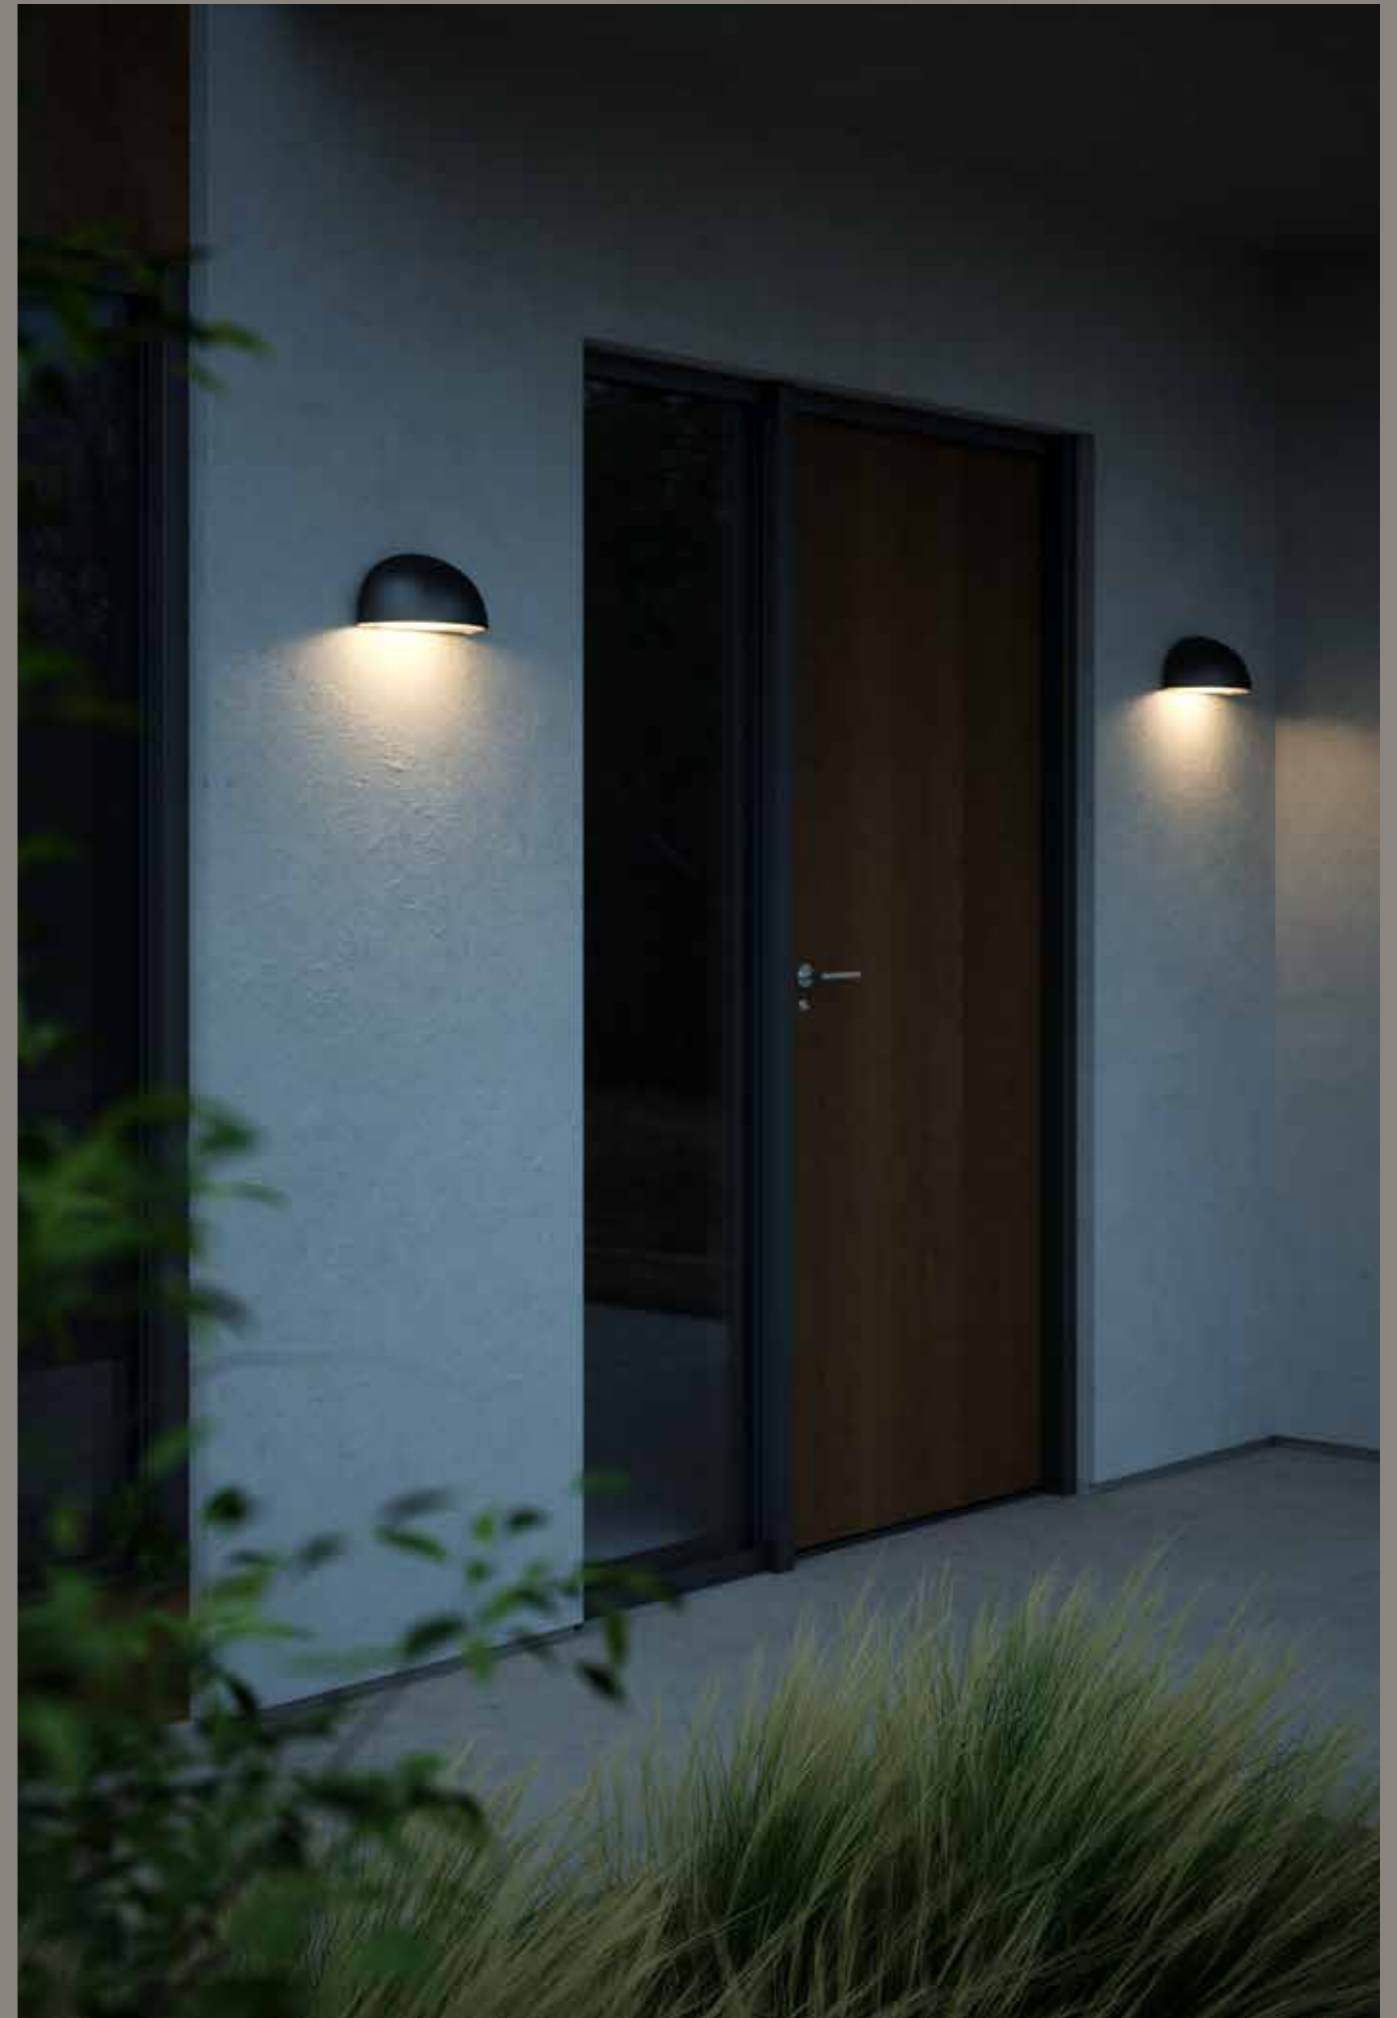

Scorpius Wall

Measurements	Dimmable	Max. W	Masterbox
H: 10 cm, W: 20 cm, D: 10 cm	Yes, can be dimmed by choosing a dimmable bulb	40W	Qty. 6

Find the rest of the Scorpius series in the Seaside section on page 514

Scorpius Maxi Wall

Measurements	Dimmable	Max. W	Masterbox
H: 14 cm, W: 27 cm, D: 14,5 cm	Yes, can be dimmed by choosing a dimmable bulb	60W	Qty. 3

Find the rest of the Scorpius series in the Seaside section on page 514