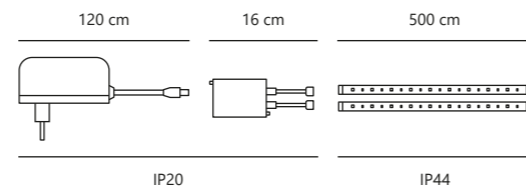

Measurements	Dimmable	Cable info	LED W	Lifespan	Masterbox
H: 0,15 cm, W: 0,8 cm, L: 1000 cm	By remote	White Plastic	32W	35000 hours	Qty. 6