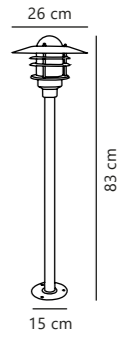

Measurements	Dimmable	Max. W	Masterbox
H: 83 cm, shade Ø: 26 cm, tube Ø: 3,8 cm	Yes, can be dimmed by choosing a dimmable bulb	60W	Qty. 3