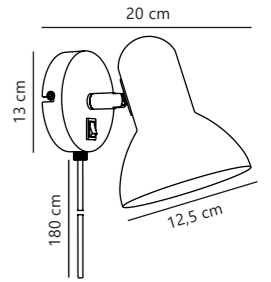

Measurements	Dimmable	Cable info	Switch	Max. W	Masterbox
H: 18 cm, W: 13 cm, shade Ø: 12,5 cm, projection: 20 cm, wall base: Ø 12,5 cm	No, cannot be dimmed	White/Black Plastic Replaceable	On the fixture	60W	Qty. 3