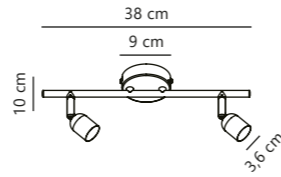

Avenue 2-Rail Spot