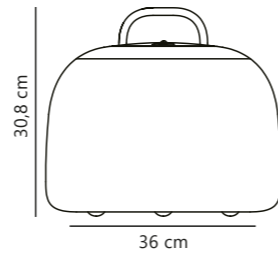

Measurements	Dimmable	Cable info	Battery info	LED W	Lifespan	Masterbox
H: 30,8 cm, W: 36 cm, L: 36 cm, Ø: 36 cm, D: 36 cm	3-step Moodmaker™ Step 1 450 lm Step 2 300lm Step 3 150 lm	Black Plastic Replaceable	Type: Lithium-ion Lasting time: 450lm/6h; 300lm/9h, 150lm/18h Recharging time: 8 hours	6,8W	25000 hours	Qty. 3