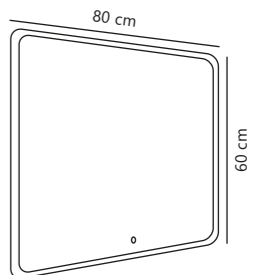

Dovina 60 Wall

NEW
Clear 2310251000
Glass

Measurements	Dimmable	Switch	LED W	Lifespan	Masterbox
Projection: 2,5 cm, Ø: 60 cm	No, cannot be dimmed	Touch on/off	20W	25000 hours	Qty. 3

Dovina 60x80 Wall

NEW
Clear 2310271000
Glass