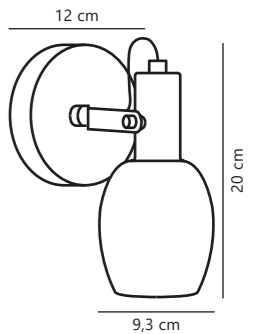

Alexander 16 Table

Black 48635003
Metal

Measurements	Dimmable	Cable info	Switch	Max. W	Masterbox
H: 54 cm, shade Ø: 16 cm	No, cannot be dimmed	White/Black Plastic Not replaceable	On the base	15W	Qty. 2

Arild Wall

NEW
Black 2312291003
Metal/Glass

Measurements	Dimmable	Cable info	Switch	Max. W	Masterbox
H: 20 cm, W: 12 cm, L: 12 cm, shade Ø: 9,3 cm	No, cannot be dimmed	Black Textile Replaceable	On the cable	40W	Qty. 3