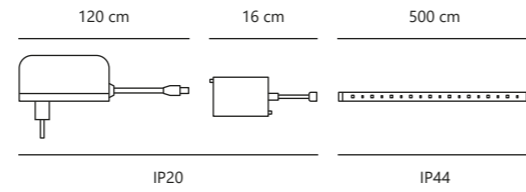

Measurements	Dimmable	Cable info	LED W	Lifespan	Masterbox
H: 0,15 cm, W: 0,8 cm, L: 500 cm	By remote	White Plastic	15W	35000 hours	Qty. 6

LED Strip Music 3 meters

EXEMPT

White 2210399901
Plastic

Measurements	Dimmable	Cable info	LED W	Lifespan	Masterbox
H: 0,15 cm, W: 1 cm, L: 300 cm	By remote	White Plastic	14W	35000 hours	Qty. 6