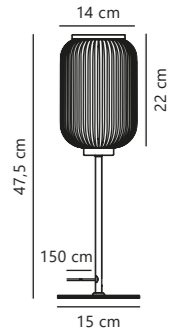

Measurements	Dimmable	Cable info	Switch	Max. W	Masterbox
H: 48 cm, W: 15 cm, L: 15 cm, shade Ø: 14 cm, tube Ø: 1,15 cm	No, cannot be dimmed	White Textile Not replaceable	On the cable	40W	Qty. 3