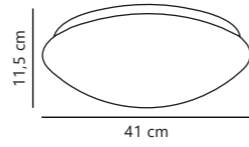

Ask 41 Ceiling

White 45396001
Metal

- Integrated LED
- 3000 kelvin
- IP44
- 3000 lm
- Not dimmable
- Ra 80
- 120°
- Class 1
- Parallel connection
- 5 year LED guarantee

Measurements	Dimmable	LED W	Lifespan	Masterbox
H: 11,5 cm, Ø: 41 cm	No, cannot be dimmed	36W	30000 hours	Qty. 3