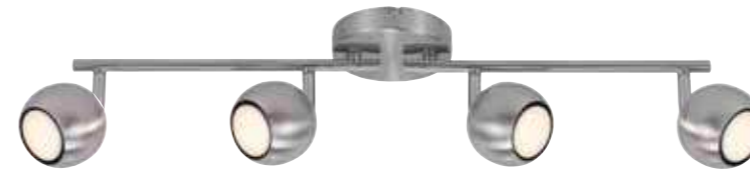

Chicago 4-Spot