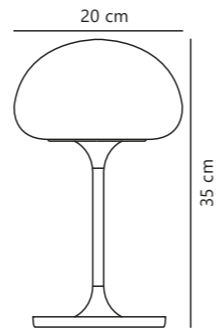

- Integrated LED
- 2700 kelvin
- IP44
- 300 lm
- Moodmaker
- Ra 80
- Dock charging
- 150 cm
- Class 3
- 5 year LED guarantee

Measurements	Dimmable	Cable info	Battery info	LED W	Lifespan	Masterbox
H: 35 cm, W: 20 cm, L: 20 cm, shade Ø: 20 cm, Ø: 20 cm	3-step Moodmaker™ Step 1 300 lm Step 2 200 lm Step 3 100 lm	Black Plastic	Type: Lithium-ion Lasting time: 300lm/5h, 200lm/9h, 100lm/18h Recharging time: 6 hours	4,8W	30000 hours	Qty. 3

Watch the full ambience video