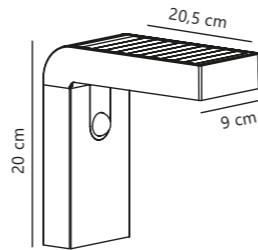

Alya Solar Wall

EXEMPT

Black 2118231003
Plastic

- Integrated LED
- Solar charging
- 3000 kelvin
- IP44
- 400 lm
- Not dimmable
- Ra 80
- Sensor
- Class 3
- LED guarantee

Measurements	Battery info	Sensor info	LED W	Lifespan	Masterbox
H: 20 cm, W: 9 cm, D: 20,5 cm	Type: Lithium-ion	Type: Motion Angle: 100° Range: 0-8 m	5W	30000 hours	Qty. 3