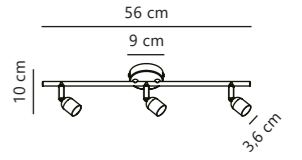

Avenue 3-Spot

Brushed steel 2113190132
Metal

Measurements	Dimmable	Canopy info	Max. W	Masterbox
H: 10 cm, W: 56,5 cm, L: 56,5 cm	Yes, can be dimmed by choosing a dimmable bulb	Metal 9 x 2,5 cm	3x35W	Qty. 3