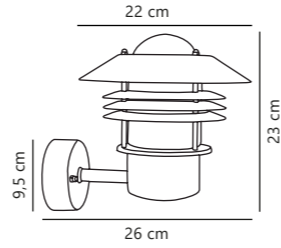

Measurements	Dimmable	Max. W	Masterbox
H: 23 cm, W: 22 cm, shade Ø: 22 cm, D: 26 cm, wall base: 9,5 cm	Yes, can be dimmed by choosing a dimmable bulb	60W	Qty. 3

Find the rest of the Vejers series in the Shade-on-shade section on page 480