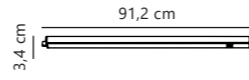

Renton 90 2700K Under-cabinet

White 47796101
Plastic