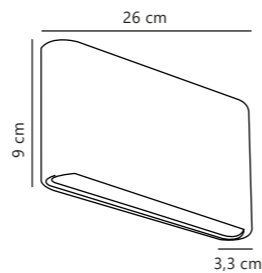

Kinver 26 Wall