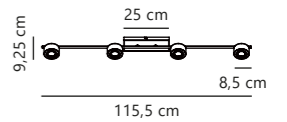

Clyde 4 -Spot