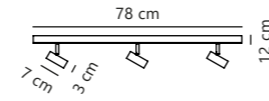

Omari 3-Spot