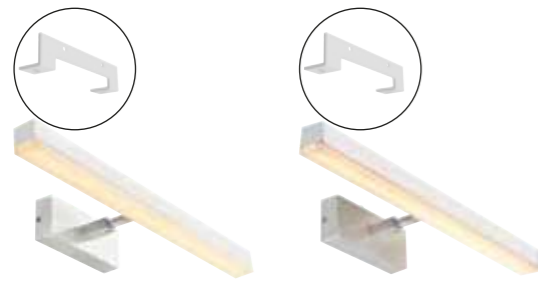

Otis 60 Wall