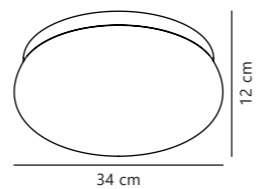

Foam Round Ceiling

NEW
White 2210126001
Plastic

NEW
Black 2210126003
Plastic

E27
(excl.)

IP44

Dimmable

Class 2

Parallel
connection

Measurements	Dimmable	Max. W	Masterbox
H: 12 cm, projection: 12 cm, Ø: 34 cm	Yes, can be dimmed by choosing a dimmable bulb	2x55W	Qty. 3