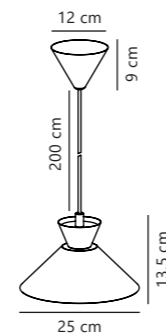

Dial 25 Pendant designed by Says Who

White 2213333001
Metal

NEW
Black 2213333003
Metal

Grey 2213333010
Metal

Yellow 2213333026
Metal

Measurements	Dimmable	Cable info	Canopy info	Max. W	Masterbox
H: 13,5 cm, W: 25 cm, L: 25 cm, shade Ø: 25 cm	Yes, can be dimmed by choosing a dimmable bulb	White/Black/Grey/Yellow Plastic Not replaceable	White/Matt black Plastic 12 x 9 cm	40W	Qty. 3