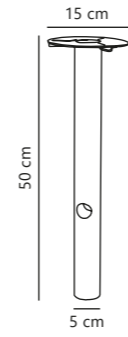

Measurements	Masterbox
H: 50 cm, tube Ø: 5 cm, Ø: 15 cm	Qty. 3