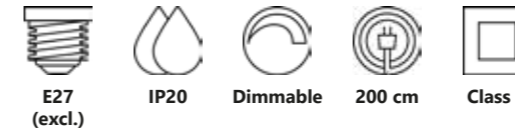

Cera Pendant designed by Kåre Bækgaard

Brass 2010203035
Metal

Measurements	Dimmable	Cable info	Canopy info	Max. W	Masterbox
W: 36 cm, L: 36 cm, shade Ø: 36 cm, shade H: 29 cm	Yes, can be dimmed by choosing a dimmable bulb	Black Textile Not replaceable	Black Plastic 12,3 x 8,7 cm	60W	Qty. 2