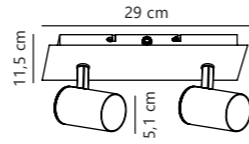

Frida 2-Spot

White 49810101
Metal

Measurements	Dimmable	Canopy info	Max. W	Masterbox
W: 8 cm, L: 29 cm, shade Ø: 5,1 cm, projection: 11,5 cm, wall base: 29 x 6 cm	Yes, can be dimmed by choosing a dimmable bulb	29 x 2,5 cm	2x35W	Qty. 3