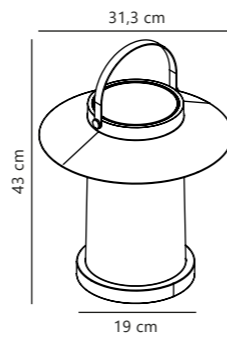

Measurements	Battery info	Sensor info	LED W	Masterbox
H: 30,4 cm, W: 31,3 cm, L: 31,3 cm, shade Ø: 31,3 cm	Type: Lithium-ion Lasting time: 5-5,5 hours Recharging time: 10 hours (by sunlight) 8 hours (by USB cable)	Type: Twilight	3W	Qty. 3

Watch the full
ambience video