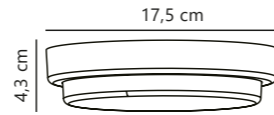

Cuba Outdoor Energy Round Wall