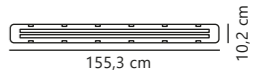

Works series

The LED fixture provides good work lighting, and has a high degree of protection, making it suitable for the garage, basement, or workshop.

The light is supplied with LED tubes with low energy consumption and a long life of up to 25,000 hours.

Works IP65 1x24W Batten

Measurements	Dimmable	Max. W	Masterbox
H: 7,3 cm, W: 7,2 cm, L: 155,3 cm	No, cannot be dimmed	24W	Qty. 6

Works IP65 2x24W Batten

Measurements	Dimmable	Max. W	Masterbox
H: 7,3 cm, W: 10,2 cm, L: 155,3 cm	No, cannot be dimmed	2x24W	Qty. 6