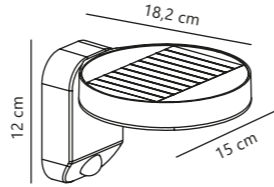

Rica Round Solar Wall

EXEMPT