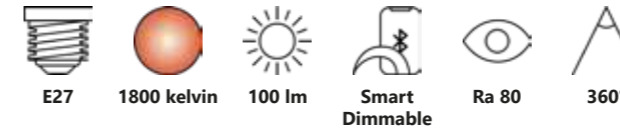

Measurements	Bulb type	Dimmable	Wattage	Voltage	Lifespan	Standby W	Masterbox
H: 13,7 cm, Ø: 9,5 cm	E27 LED	Yes, has built-in dimmable light source with Nordlux Smart functionality	4,7W	220-240 Volt	15000 hours	<0,5W	Qty. 3