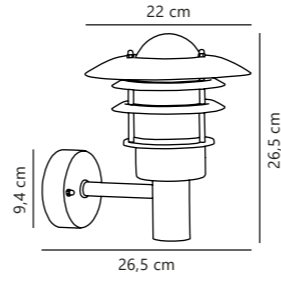

Measurements	Dimmable	Max. W	Masterbox
H: 26,5 cm, W: 22 cm, shade Ø: 22 cm, D: 26,5 cm, wall base: 9,4 cm	Yes, can be dimmed by choosing a dimmable bulb	60W	Qty. 3

Find the rest of the Lønstrup series in the Seaside section on page 510