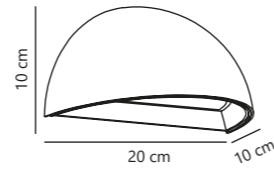

Arcus Smart Outdoor Wall

Black 2019001003
Aluminium

Grey 2019001010
Aluminium

Measurements	Dimmable	LED W	Standby W	Lifespan	Masterbox
H: 10 cm, W: 20 cm, projection: 10 cm, Ø: 20 cm, D: 10 cm	Yes, has built-in dimmable light source with Nordlux Smart functionality	9,5W	<0,5W	30000 hours	Qty. 3