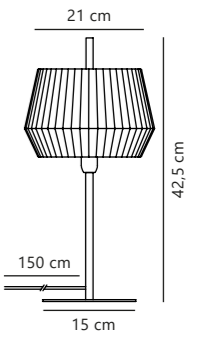

Measurements	Dimmable	Cable info	Switch	Max. W	Masterbox
H: 42,5 cm, W: 21 cm, L: 21 cm, shade Ø: 21 cm, tube Ø: 1,15 cm	No, cannot be dimmed	Black Plastic Not replaceable	On the cable	40W	Qty. 3