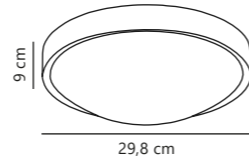

Altus Ceiling

White 47206001
Plastic

- Integrated LED
- 2700 kelvin
- IP20
- 850 lm
- Not dimmable
- Ra 80
- 120°
- Class 1
- 5 year LED guarantee

Measurements	Dimmable	LED W	Lifespan	Masterbox
H: 9 cm, Ø: 29,8 cm	No, cannot be dimmed	13W	20000 hours	Qty. 3