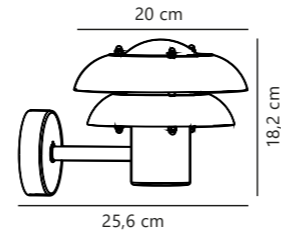

Measurements	Dimmable	Max. W	Masterbox
H: 18,2 cm, W: 20 cm, shade Ø: 20 cm, D: 25,6 cm, wall base: 9,8 cm	Yes, can be dimmed by choosing a dimmable bulb	12W	Qty. 3

Find the rest of the Kurnos series in the Seaside section on page 503