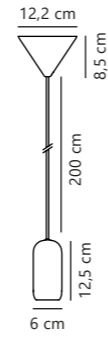

Measurements	Dimmable	Cable info	Canopy info	Max. W	Masterbox
H: 12,5 cm, W: 6 cm, L: 6 cm, Ø: 6 cm	Yes, can be dimmed by choosing a dimmable bulb	Black/White Textile Not replaceable	Black/White Plastic 12,2 x 8,6 cm	40W	Qty. 6