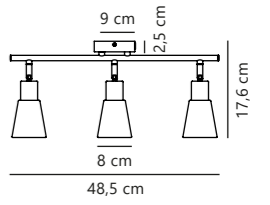

Measurements	Dimmable	Canopy info	Max. W	Masterbox
H: 17,6 cm, W: 48,5 cm, L: 21,3 cm, shade Ø: 8 cm, projection: 21,3 cm	Yes, can be dimmed by choosing a dimmable bulb	Black Metal 9,5 x 2,5 cm	3x40W	Qty. 3