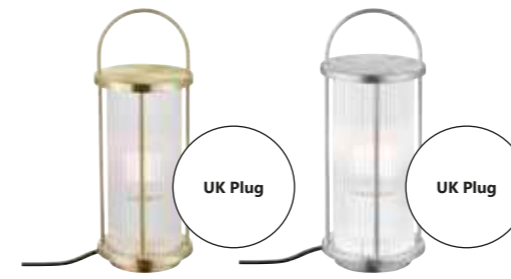

Linton UK Table designed by Says Who

Galvanized 2218385031
Metal

Brass 2218385035
Brass