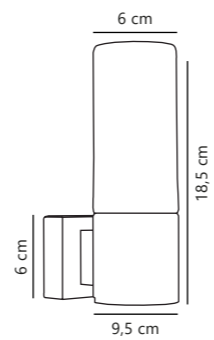

Measurements	Dimmable	Max. W	Masterbox
H: 18,5 cm, W: 6 cm, shade Ø: 6 cm, projection: 9,5 cm, wall base: 6 x 6 cm	Yes, can be dimmed by choosing a dimmable bulb	40W	Qty. 3