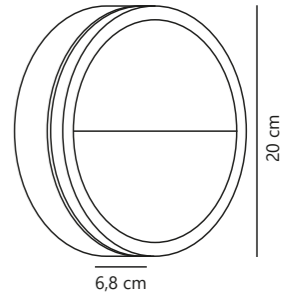

Integrated LED

2700 kelvin

IP54

600 lm

Smart Dimmable

Ra 80

159,2°

Class 1

LED guarantee

Measurements	Dimmable	LED W	Standby W	Lifespan	Masterbox
H: 20 cm, W: 20 cm, projection: 6,8 cm, Ø: 20 cm, D: 6,8 cm	Yes, has built-in dimmable light source with Nordlux Smart functionality	9,5W	<0,5W	30000 hours	Qty. 3