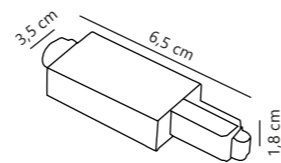

IP20

Class 1

Measurements	Max. W	Masterbox
W: 3,5 cm, L: 12 cm, projection: 1,8 cm	-	Qty. 6

Link Power Adapter side Track Light

White 79039901
Plastic

Black 79039903
Plastic

IP20

Class 1