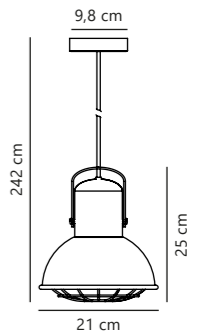

Porter 21 Pendant designed by Says Who