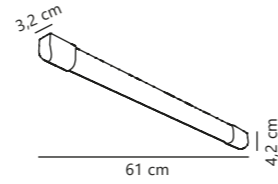

Arlington 60 Batten

White 47826101
Plastic

Integrated LED

4000 kelvin

IP20

1000 lm

Not dimmable

Ra 80

150°

Class 2

LED guarantee

Measurements	Dimmable	LED W	Lifespan	Masterbox
H: 4,2 cm, W: 3,2 cm, L: 61 cm	No, cannot be dimmed	10W	25000 hours	Qty. 6