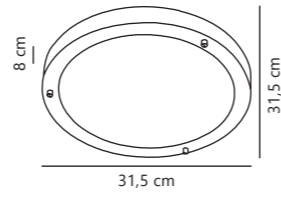

Measurements	Dimmable	Max. W	Masterbox
H: 8 cm, Ø: 31,5 cm	Yes, can be dimmed by choosing a dimmable bulb	2x40W	Qty. 3