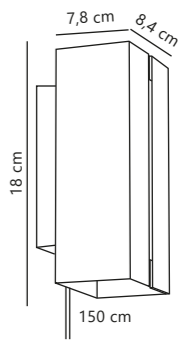

Measurements	Dimmable	Cable info	Switch	LED W	Lifespan	Masterbox
H: 18 cm, W: 7,8 cm, L: 8,4 cm	3-step Moodmaker™ Step 1 100 % Step 2 40% Step 3 20%	White/Black Replaceable	On the cable	11,5W	30000 hours	Qty. 3