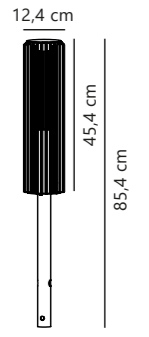

Measurements	Dimmable	Max. W	Masterbox
H: 45,4 cm, W: 12,4 cm, L: 12,4 cm, shade Ø: 12,4 cm, Ø: 12,4 cm	Yes, can be dimmed by choosing a dimmable bulb	15W	Qty. 3