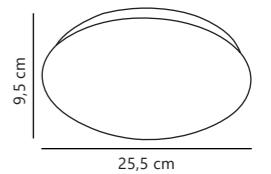

Máni 25 Ceiling