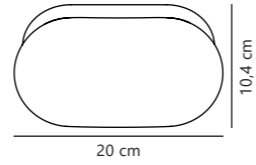

Foam Oval Wall

NEW
White 2210131001
Plastic

NEW
Black 2210131003
Plastic

E27
(excl.)

IP44

Dimmable

Class 2

Parallel
connection

Measurements	Dimmable	Max. W	Masterbox
H: 21,75 cm, W: 11,76 cm	Yes, can be dimmed by choosing a dimmable bulb	55W	Qty. 3