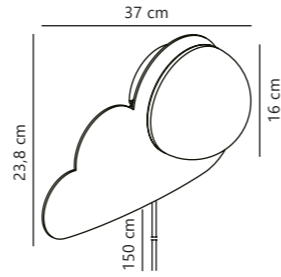

Skyku Cloud Wall

NEW

White 2312971001
Plastic/Glass

E14
(excl.)

IP20

Not
dimmable

150 cm

Class 2

Measurements	Dimmable	Cable info	Switch	Max. W	Masterbox
H: 23,8 cm, W: 37 cm, L: 37 cm, shade Ø: 16 cm	No, cannot be dimmed	White Plastic Replaceable	On the cable	25W	Qty. 3