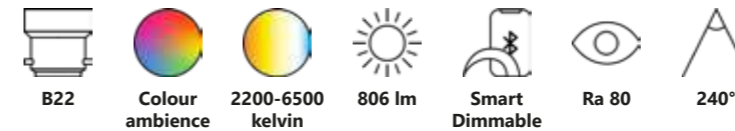

Measurements	Bulb type	Dimmable	Wattage	Voltage	Lifespan	Standby W	Masterbox
H: 10,8 cm, Ø: 6 cm	B22 LED	Yes, has built-in dimmable light source with Nordlux Smart functionality	8W	220-240 Volt	15000 hours	<0,5W	Qty. 6