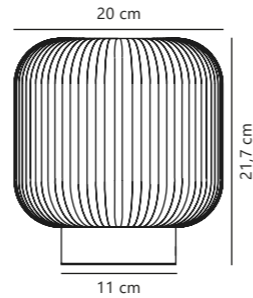

Nature 48915001
Glass

Measurements	Dimmable	Cable info	Switch	Max. W	Masterbox
H: 21,7 cm, L: 20 cm, shade Ø: 20 cm	No, cannot be dimmed	White Textile Not replaceable	On the cable	40W	Qty. 3

Milford Table