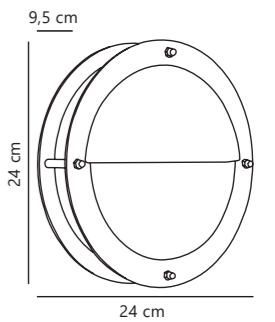

Measurements	Dimmable	Max. W	Masterbox
Ø: 24 cm, D: 9,5 cm	Yes, can be dimmed by choosing a dimmable bulb	60W	Qty. 3