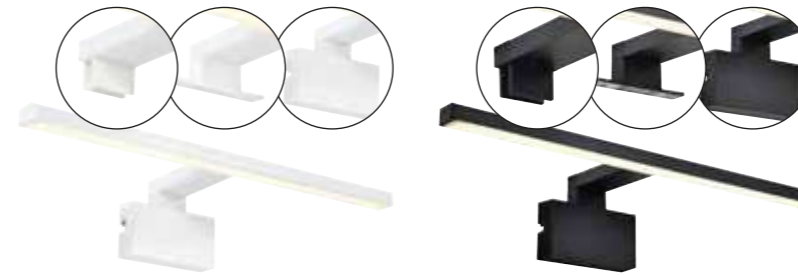

Marlee 3000K Bathroom lighting