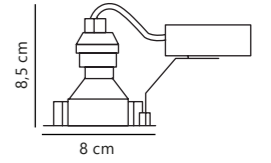

Measurements	Built-in info	Dimmable	Max. W	Masterbox
H: 8,5 cm, Ø: 8,0 cm	Cutout Ø: 7,2 cm Built-in height: 15 cm	Yes, can be dimmed by choosing a dimmable bulb	35W	Qty. 3