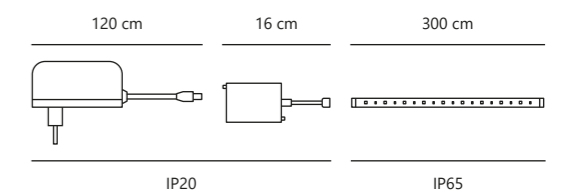

LED White 2700-6000K 3 meters