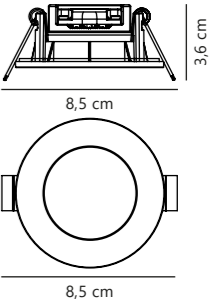

- Integrated LED
- 2700 kelvin
- IP65
- 345 lm
- Not dimmable
- Ra 80
- 110°
- Class 2
- Parallel connection
- LED guarantee

Measurements	Built-in info	Dimmable	LED W	Lifespan	Masterbox
H: 3,6 cm, Ø: 8,5 cm	Cutout Ø: 6,8-7,4 cm Built-in height: 4,6 cm	No, cannot be dimmed	4,5W	20000 hours	Qty. 3