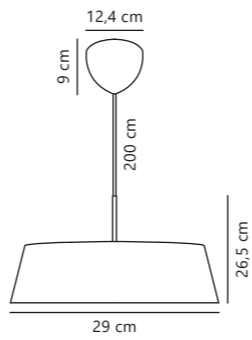

Clasi 45 Pendant