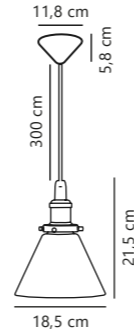

Measurements	Dimmable	Cable info	Canopy info	Max. W	Masterbox
H: 21,5 cm, shade Ø: 18,5 cm	Yes, can be dimmed by choosing a dimmable bulb	Black Textile Not replaceable	Black Plastic 11,8 x 5,8 cm	60W	Qty. 3