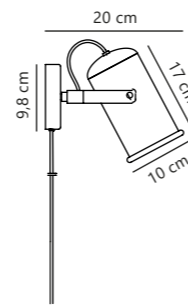

Measurements	Dimmable	Cable info	Switch	Max. W	Masterbox
H: 17 cm, W: 20 cm, L: 20 cm, shade Ø: 9 cm	No, cannot be dimmed	Black Plastic Replaceable	On the cable	60W	Qty. 3