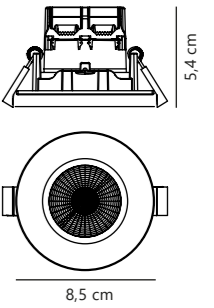

Measurements	Built-in info	Dimmable	LED W	Lifespan	Masterbox
H: 5,4 cm, Ø: 8,5 cm	Cutout Ø: 7,2 cm Built-in height: 6,8 cm	Yes, has built-in dimmable light source for wall dimmer	4,5W	25000 hours	Qty. 3