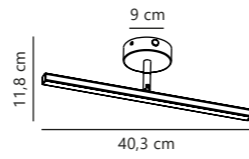

IP S13 40 Bathroom lighting designed by Bønnelycke MDD