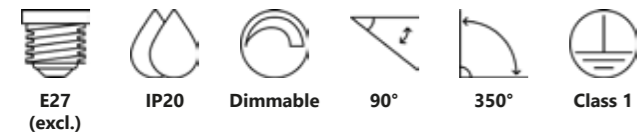

Matt white 2110619901
Metal

Matt black 2110619903
Metal

Measurements	Dimmable	Max. W	Masterbox
H: 13,4 cm, L: 8,1 cm, Ø: 4,2 cm	Yes, can be dimmed by choosing a dimmable bulb	60W	Qty. 3