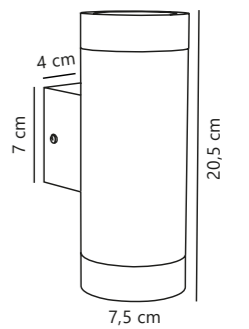

Measurements	Dimmable	Max. W	Masterbox
H: 20,5 cm, W: 7,5 cm, shade Ø: 7,5 cm, Ø: 7,5 cm, D: 12,5 cm	Yes, can be dimmed by choosing a dimmable bulb	2x25W	Qty. 3

Find the rest of the Tin series in the Minimalistic section on page 466