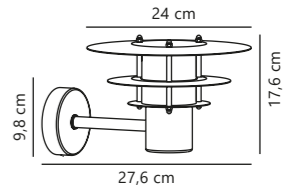

Bastia 24 Wall