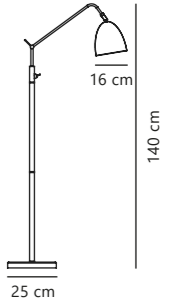

Measurements	Dimmable	Cable info	Switch	Max. W	Masterbox
H: 140 cm, shade Ø: 16 cm	No, cannot be dimmed	White/Black Plastic Not replaceable	On the fixture	15W	Qty. 2