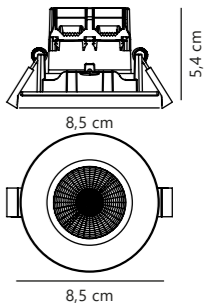

Measurements	Built-in info	Dimmable	LED W	Lifespan	Masterbox
H: 5,4 cm, Ø: 8,5 cm	Cutout Ø: 7,2 cm Built-in height: 6,8 cm	Yes, has built-in dimmable light source for wall dimmer	4,5W	25000 hours	Qty. 3