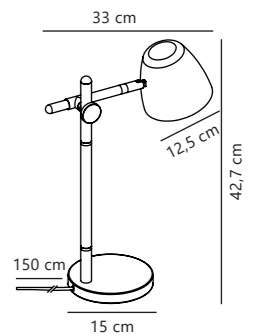

Measurements	Dimmable	Cable info	Switch	Max. W	Masterbox
H: 42,7 cm, W: 15 cm, L: 33 cm, shade Ø: 12,5 cm, tube Ø: 1,9 cm	No, cannot be dimmed	Black Textile Not replaceable	On the cable	35W	Qty. 2