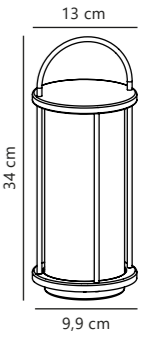

Measurements	Dimmable	Cable info	Max. W	Masterbox
H: 34 cm, W: 13 cm, L: 13 cm, shade Ø: 9,9 cm, Ø: 13 cm	No, cannot be dimmed	Black Rubber Not replaceable	15W	Qty. 3