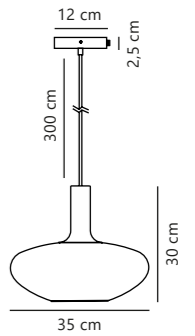

Measurements	Dimmable	Cable info	Canopy info	Max. W	Masterbox
H: 30 cm, shade Ø: 35 cm	Yes, can be dimmed by choosing a dimmable bulb	White/Black Textile Not replaceable	White/Black Metal 12 x 2,5 cm	60W	Qty. 3