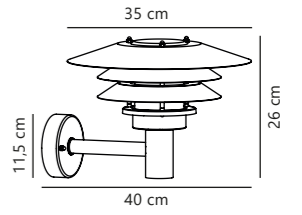

Venø Wall designed by Horn