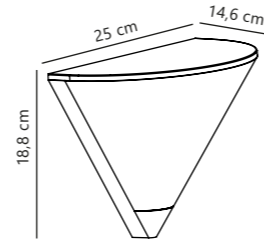

Noorstad Wall

NEW

Black 2318171003
Plastic

E27
(excl.)

IP44

Dimmable

Class 2

Parallel
connection

Measurements	Dimmable	Max. W	Masterbox
H: 18,8 cm, W: 25 cm, D: 14,6 cm	Yes, can be dimmed by choosing a dimmable bulb	25W	Qty. 3