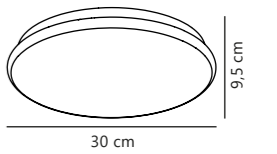

Montone 30 Ceiling

White 2015196101
Metal

- Integrated LED
- 2700 kelvin
- IP44
- 1000 lm
- Not dimmable
- Ra 80
- 120°
- Class 1
- 5 year LED guarantee

Measurements	Dimmable	LED W	Lifespan	Masterbox
H: 9,5 cm, Ø: 30 cm	No, cannot be dimmed	10W	20000 hours	Qty. 3