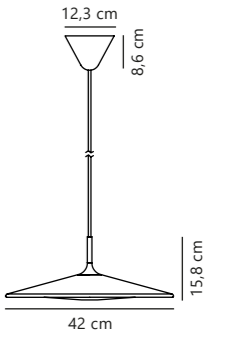

Measurements	Dimmable	Cable info	Canopy info	LED W	Lifespan	Masterbox
shade Ø: 42 cm, shade H: 15,8 cm	3-step Moodmaker™ <table border="0"> <tr> <td></td> <td></td> <td></td> </tr> <tr> <td>Step 1 1010 lm</td> <td>Step 2 562 lm</td> <td>Step 3 213 lm</td> </tr> </table>	Black Textile Not replaceable	Black Plastic 12,3 x 8,6 cm	17,5W	30000 hours	Qty. 3