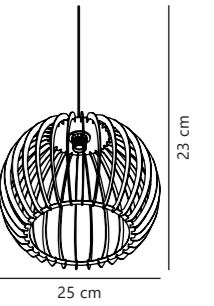

Measurements	Dimmable	Cable info	Canopy info	Max. W	Masterbox
H: 23 cm, shade Ø: 25 cm	Yes, can be dimmed by choosing a dimmable bulb	Black Plastic Not replaceable	Black Plastic 11,8 x 5,8 cm	60W	Qty. 3