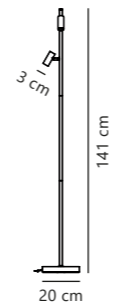

Omari Floor

Measurements	Dimmable	Cable info	Switch	LED W	Lifespan	Masterbox
H: 141 cm, W: 20 cm, L: 20,6 cm, shade Ø: 3 cm, tube Ø: 1,55 cm	Touch	White/Black Plastic Not replaceable	On the fixture	2x6,4W	25000 hours	Qty. 2