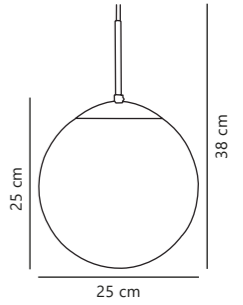

Measurements	Dimmable	Cable info	Canopy info	Max. W	Masterbox
H: 39 cm, shade Ø: 25 cm, shade H: 25 cm	Yes, can be dimmed by choosing a dimmable bulb	Clear Plastic Not replaceable	White Plastic 12,5 x 8,5 cm	25W	Qty. 3