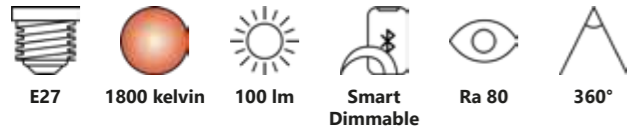

Measurements	Bulb type	Dimmable	Wattage	Voltage	Lifespan	Standby W	Masterbox
H: 10,5 cm, Ø: 6 cm	E27 LED	Yes, has built-in dimmable light source with Nordlux Smart functionality	4,7W	220-240 Volt	15000 hours	<0,5W	Qty. 6