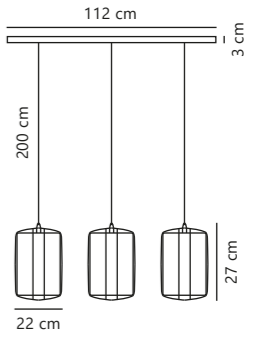

Measurements	Dimmable	Cable info	Canopy info	Max. W	Masterbox
H: 27 cm, W: 112 cm, L: 112 cm, shade Ø: 22 cm	Yes, can be dimmed by choosing a dimmable bulb	Black Plastic Not replaceable	Black Metal 12,5 x 9,5 cm	3*60W	Qty. 3