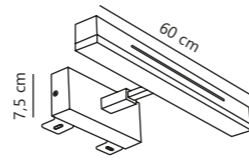

Otis 60 Wall