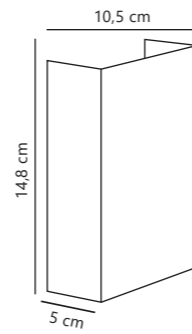

Only for sale in Scandinavia, Estonia, Letvia & Lithuania

Fold 10 Wall designed by Bønnelycke MDD

Black 2019041003
Aluminium

Measurements	Dimmable	LED W	Lifespan	Masterbox
H: 14,8 cm, W: 10,5 cm, D: 5 cm	No, cannot be dimmed	5,4W	30000 hours	Qty. 3