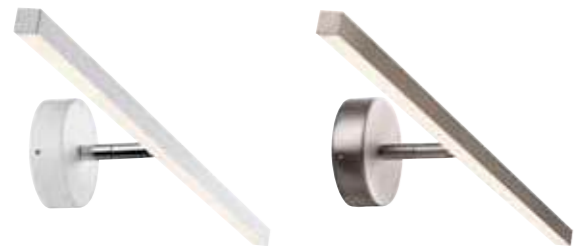

IP S13 60 Bathroom lighting designed by Bønnelycke MDD