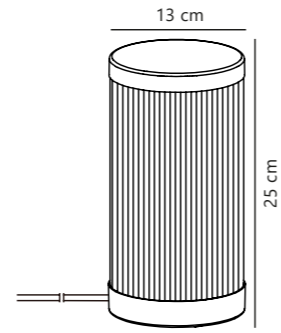

Coupar Table designed by Says Who

White 2218075001
Plastic

Black 2218075003
Plastic

Sanded 2218075008
Plastic

Measurements	Dimmable	Cable info	Max. W	Masterbox
H: 25 cm, W: 13 cm, L: 13 cm, shade Ø: 13 cm	No, cannot be dimmed	Black Rubber Not replaceable	25W	Qty. 3