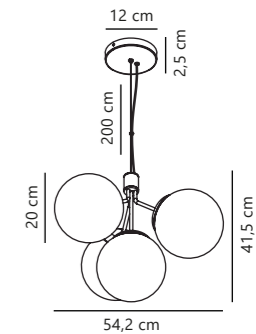

Measurements	Dimmable	Cable info	Canopy info	Max. W	Masterbox
H: 41,5 cm, W: 54,2 cm, L: 54,2 cm, shade Ø: 20 cm	Yes, can be dimmed by choosing a dimmable bulb	Black/White Textile Not replaceable	Black/Brass Metal 12 x 2,5 cm	4x28W	Qty. 2