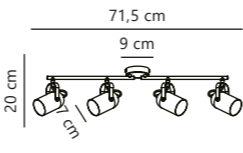

Lotus 4-Spot

Black/Brass 50130103

Metal

- E14 (excl.)
- IP20
- Dimmable
- 150°
- Class 2

Measurements	Dimmable	Canopy info	Max. W	Masterbox
L: 78 cm, shade Ø: 6,6 cm, projection: 20 cm, wall base: Ø 9 cm	Yes, can be dimmed by choosing a dimmable bulb	9 x 2,5 cm	4x40W	Qty. 3