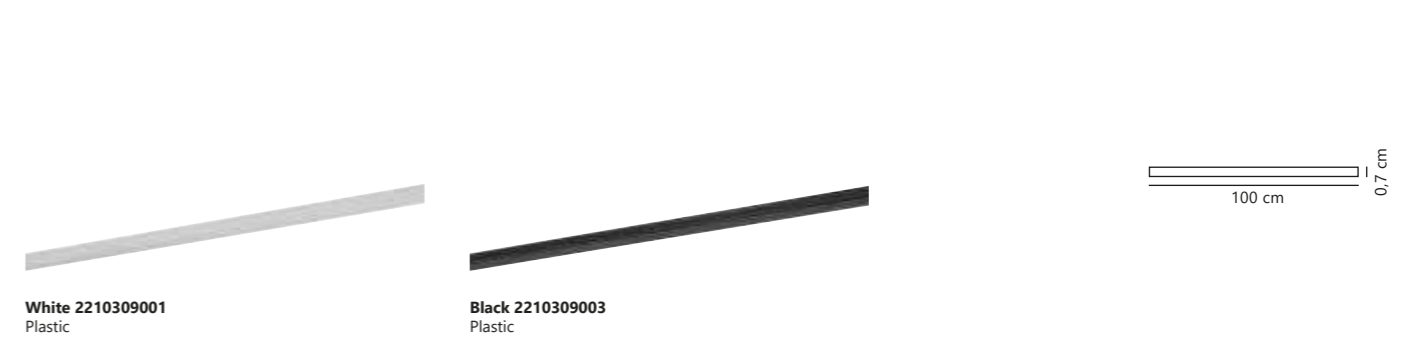

Link Cover Track Light

Measurements	Masterbox
H: 0,7 cm, L: 100 cm	Qty. 12