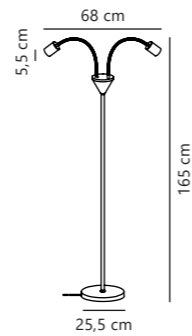

Measurements	Dimmable	Cable info	Switch	Max. W	Masterbox
H: 179,4 cm, W: 25,4 cm, shade Ø: 5,5 cm, tube Ø: 1,5 cm	No, cannot be dimmed	Black Plastic Not replaceable	On the cable	2x7W	Qty. 3