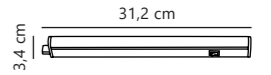

Renton 30 2700K Under-cabinet