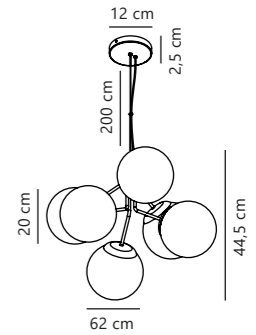

Measurements	Dimmable	Cable info	Canopy info	Max. W	Masterbox
H: 44,5 cm, W: 62 cm, L: 62 cm, shade Ø: 20 cm	Yes, can be dimmed by choosing a dimmable bulb	Black/White Textile Not replaceable	Black/Brass Metal 12 x 2,5 cm	6x28W	Qty. 2