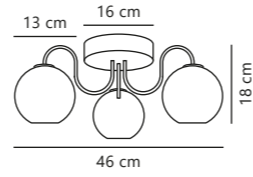

Franca Ceiling

NEW

Brass 2312506035
Metal/Glass

E14
(excl.)

IP20

Dimmable

Class 2

Measurements	Dimmable	Canopy info	Max. W	Masterbox
H: 18 cm, W: 46,2 cm, L: 46,2 cm, shade Ø: 13 cm	Yes, can be dimmed by choosing a dimmable bulb	Brass Metal 16 x 4 cm	3x40W	Qty. 2