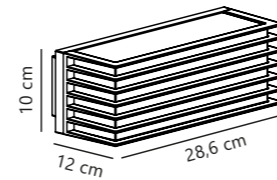

Fluctus 28 Wall

NEW

Black 2318231003
Metal

E27
(excl.)

IP44

Dimmable

Class 1

Parallel
connection

Measurements	Dimmable	Max. W	Masterbox
H: 10 cm, W: 28,6 cm, D: 12 cm	Yes, can be dimmed by choosing a dimmable bulb	2x15W	Qty. 3