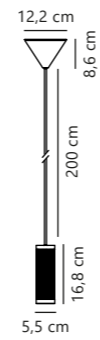

Measurements	Dimmable	Cable info	Canopy info	Max. W	Masterbox
H: 16,8 cm, W: 5,5 cm, L: 5,5 cm, Ø: 5,5 cm	Yes, can be dimmed by choosing a dimmable bulb	Black Textile Not replaceable	Black Plastic 12,2 x 8,6 cm	40W	Qty. 6