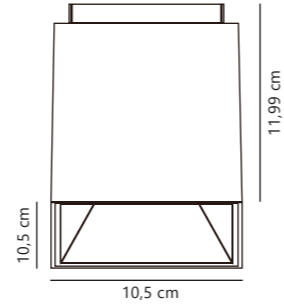

Measurements	Dimmable	Max. W	Masterbox
H: 11,99 cm, W: 10,5 cm, L: 10,5 cm	Yes, can be dimmed by choosing a dimmable bulb	50W	Qty. 3