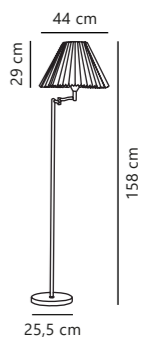

Measurements	Dimmable	Cable info	Switch	Max. W	Masterbox
H: 158 cm, shade Ø: 44 cm, shade H: 29 cm, tube Ø: 2 cm	No, cannot be dimmed	Black Plastic Not replaceable	On the cable	40W	Qty. 2