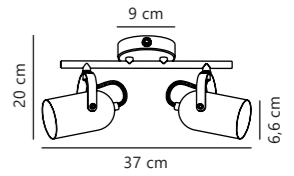

Lotus 2-Spot

Black/Brass 50110103
Metal

Measurements	Dimmable	Canopy info	Max. W	Masterbox
L: 37 cm, shade Ø: 6,6 cm, projection: 20 cm, wall base: Ø 9 cm	Yes, can be dimmed by choosing a dimmable bulb	9 x 2,5 cm	2x40W	Qty. 3