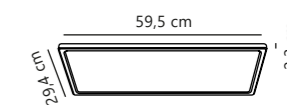

Harlow Smart Colour Ceiling

White 2110806101
Plastic

Integrated LED

Colour ambience

2700-6500 kelvin

IP54

2100 lm

Smart Dimmable

Ra 80

120°

Class 2

LED guarantee

Measurements	Dimmable	LED W	Standby W	Lifespan	Masterbox
H: 2,3 cm, W: 29,4 cm, L: 59,5 cm, projection: 2,5 cm	Yes, has built-in dimmable light source with Nordlux Smart functionality	21W	<0,5W	25000 hours	Qty. 3