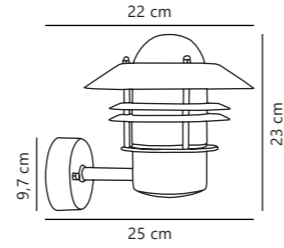

Measurements	Dimmable	Max. W	Masterbox
H: 23 cm, shade Ø: 22 cm, D: 25 cm, wall base: 9,7 cm	Yes, can be dimmed by choosing a dimmable bulb	60W	Qty. 3

Find the rest of the Blokhuis series in the Seaside section on page 494