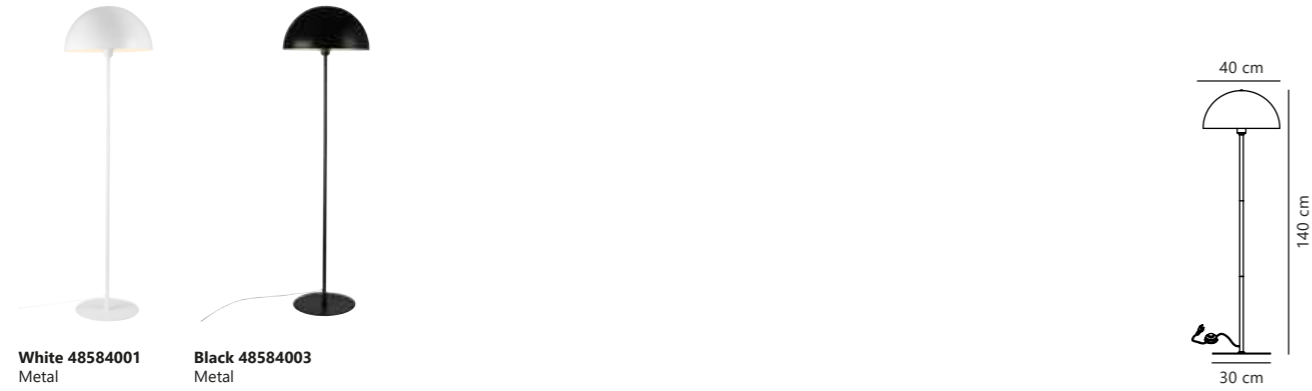

Ellen 40 Pendant

White 48573001
Metal

Black 48573003
Metal

Measurements	Dimmable	Cable info	Canopy info	Max. W	Masterbox
shade Ø: 40 cm, shade H: 20 cm	Yes, can be dimmed by choosing a dimmable bulb	White/Black Textile Not replaceable	White/Black Plastic 12,3 x 8,7 cm	40W	Qty. 2

Ellen 20 Wall

NEW
White 2213721001
Metal

NEW
Black 2213721003
Metal

NEW
Chrome 2213721033
Metal

NEW
Brass 2213701035
Metal

Measurements	Dimmable	Cable info	Switch	Max. W	Masterbox
H: 43 cm, W: 26 cm, L: 26 cm, shade Ø: 20 cm, shade H: 20 cm	No, cannot be dimmed	White/Black/Clear Textile/Plastic Not replaceable	On the cable	40W	Qty. 3

Ellen 40 Floor

Measurements	Dimmable	Cable info	Switch	Max. W	Masterbox
H: 140 cm, shade Ø: 40 cm, shade H: 20 cm	No, cannot be dimmed	White/Black Textile Not replaceable	On the cable	40W	Qty. 2

Explore Flex Wall