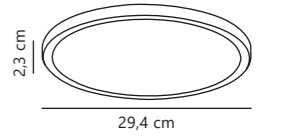

Oja 29 IP54 2700K Ceiling