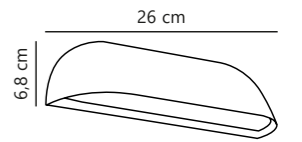

Front 26 Wall designed by Holmbäck Nordentoft

White 84081001
Metal

Black 84081003
Metal

Measurements	Dimmable	LED W	Lifespan	Masterbox
H: 6,8 cm, W: 26 cm, D: 6,8 cm	No, cannot be dimmed	9,8W	25000 hours	Qty. 3