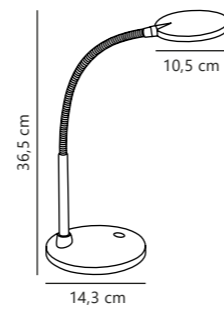

Dove Table

Black 84593103
Plastic

Measurements	Dimmable	Cable info	Switch	LED W	Lifespan	Masterbox
H: 36,5 cm, shade Ø: 10,5 cm	No, cannot be dimmed	Black Plastic Not replaceable	On the fixture	5,4W	20000 hours	Qty. 3