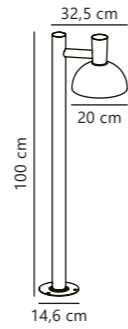

Measurements	Dimmable	Max. W	Masterbox
H: 100 cm, shade Ø: 20 cm, tube Ø: 5 cm, D: 32,5 cm	Yes, can be dimmed by choosing a dimmable bulb	20W	Qty. 2

Find the rest of the Arki series in the Seaside section on page 493