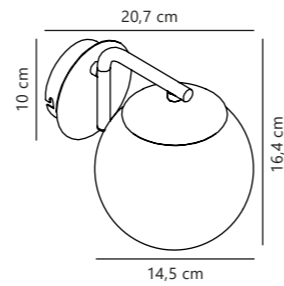

Measurements	Dimmable	Cable info	Switch	Max. W	Masterbox
H: 16,4cm, shade Ø: 14,5cm, projection: 20,7 cm, wall base: Ø 10 cm	No, cannot be dimmed	Black/White Plastic Replaceable	On the cable	40W	Qty. 3