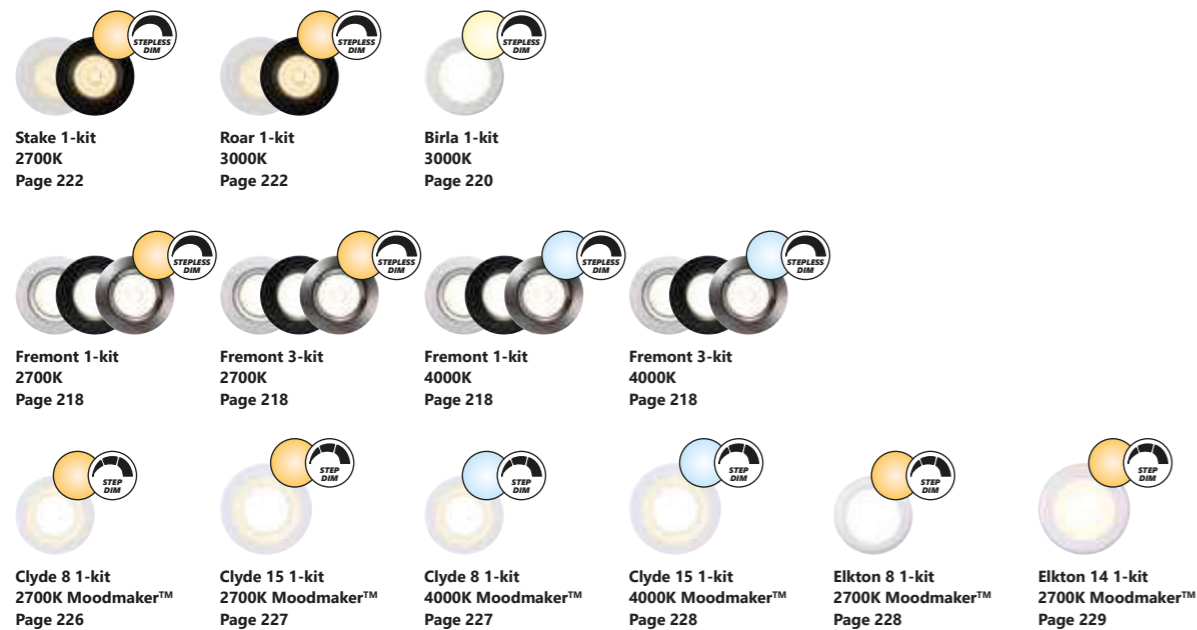

Downlights assortment overview

Retrofit IP20-IP23

Retrofit IP44-65

Integrated LED IP20-IP23

Integrated LED IP44-IP65

Mixit Downlight

Brushed steel 71820132
Metal

Measurements	Built-in info	Dimmable	Max. W	Masterbox
H: 13,5 cm, Ø: 8,5 cm	Cutout Ø: 7,6 cm Built-in height: 13,5 cm	Yes, can be dimmed by choosing a dimmable bulb	8W LED	Qty. 3