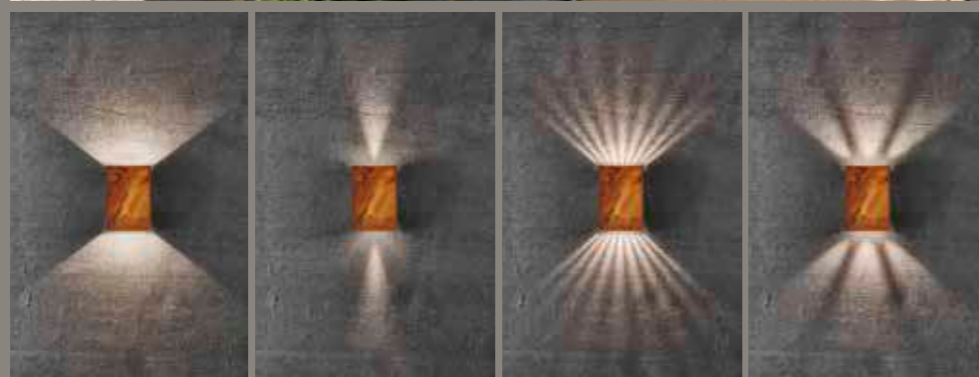

Watch the full
ambience video

Fold series

In terms of shape, Fold by Bønnelycke MDD is brightly clear, where the selected details and latest LED technology are in focus. The magnetic shade makes the installation simple and the design distinct without visible screws. The light shines up and down, and the four included light patterns change the light based on desire and personal style and are also an element for light dimming.