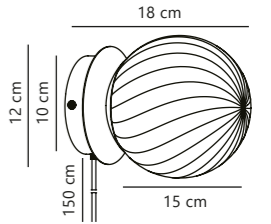

Chisell Wall

NEW
Brass 2312111035
Metal

E14
(excl.)

IP20

Not
dimmable

150 cm

Class 2

Measurements	Dimmable	Cable info	Switch	Max. W	Masterbox
H: 15 cm, W: 18 cm, L: 18 cm, shade Ø: 15 cm	No, cannot be dimmed	White Plastic Replaceable	On the cable	25W	Qty. 3