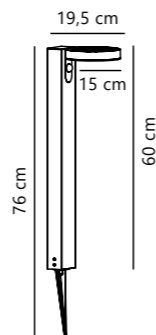

Rica Round Solar Garden

EXEMPT