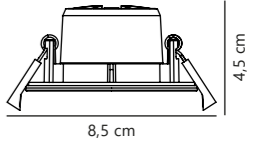

Siege Downlight

White 2110370101
Plastic

Nickel 2110370155
Plastic

- Integrated LED
- 3000 kelvin
- IP65
- 345 lm
- Not dimmable
- Ra 80
- 100°
- Class 2
- Parallel connection
- Insulation mounting
- LED guarantee

Measurements	Built-in info	Dimmable	LED W	Lifespan	Masterbox
H: 4,5 cm, Ø: 8,5 cm	Cutout Ø: 7,2 cm Built-in height: 5,5 cm	No, cannot be dimmed	4,7W	20000 hours	Qty. 3