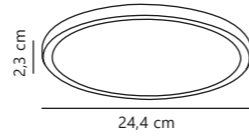

Oja 24 IP20 2700K Ceiling