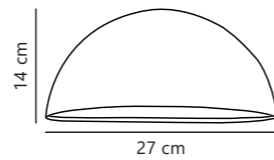

Measurements	Dimmable	Max. W	Masterbox
H: 14 cm, W: 27 cm, D: 14,5 cm	Yes, can be dimmed by choosing a dimmable bulb	60W	Qty. 3

Find the rest of the Scorpius series in the Minimalistic section on page 462