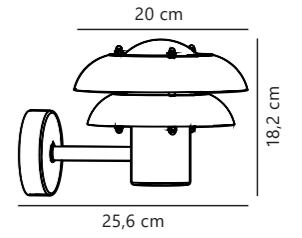

Measurements	Dimmable	Max. W	Masterbox
H: 18,2 cm, W: 20 cm, shade Ø: 20 cm, D: 25,6 cm, wall base: 9,8 cm	Yes, can be dimmed by choosing a dimmable bulb	12W	Qty. 3

Find the rest of the Kurnos series in the Shade-on-shade section on page 476