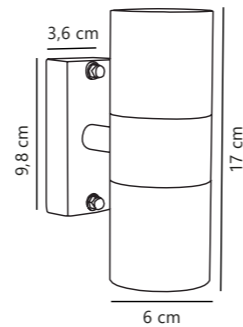

Measurements	Dimmable	Max. W	Masterbox
H: 17 cm, Ø: 6,2 cm, D: 11,5 cm, wall base: 3,6 x 9,8 cm	Yes, can be dimmed by choosing a dimmable bulb	2x35W	Qty. 3

Find the rest of the Tin series in the Minimalistic section on page 465