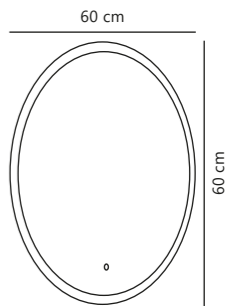

Dovina 60 Wall