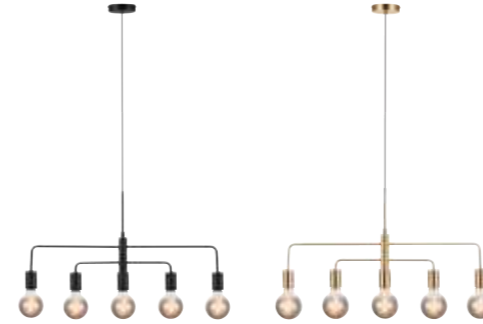

Beroni 40 Pendant designed by Says Who

Black 2213313003
Metal

Measurements	Dimmable	Cable info	Canopy info	Max. W	Masterbox
H: 33 cm, W: 40 cm, L: 40 cm, shade Ø: 40 cm	Yes, can be dimmed by choosing a dimmable bulb	Black Textile Not replaceable	Black Plastic 12,4 x 8,7 cm	60W	Qty. 2

Beroni 45 Pendant designed by Says Who

Black 2213323003
Metal

Measurements	Dimmable	Cable info	Canopy info	Max. W	Masterbox
H: 43 cm, W: 45 cm, L: 45 cm, shade Ø: 45 cm	Yes, can be dimmed by choosing a dimmable bulb	Black Textile Not replaceable	Black Plastic 12,4 x 8,7 cm	60W	Qty. 2

Gloom 5-Pendant

Black 2113053003
Metal

Brass 2113053035
Metal

Measurements	Dimmable	Cable info	Canopy info	Max. W	Masterbox
H: 36 cm, W: 74 cm, L: 4,3 cm, shade Ø: 4,3 cm	Yes, can be dimmed by choosing a dimmable bulb	Black Plastic Not replaceable	Black/Brass Metal 10 x 2,5 cm	5x40W	Qty. 4