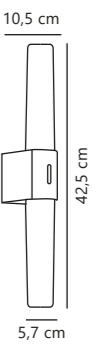

Measurements	Dimmable	LED W	Lifespan	Masterbox
H: 10,6 cm, W: 5,7 cm, L: 42,5 cm, projection: 10,5 cm	No, cannot be dimmed	9W	25000 hours	Qty. 3