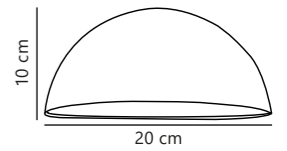

Scorpius Wall

NEW
Black 2320731003
Plastic

Measurements	Dimmable	Max. W	Masterbox
H: 10 cm, W: 20 cm, D: 10 cm	Yes, can be dimmed by choosing a dimmable bulb	15W	Qty. 3

Find the rest of the Scorpius series in the Minimalistic section on page 462