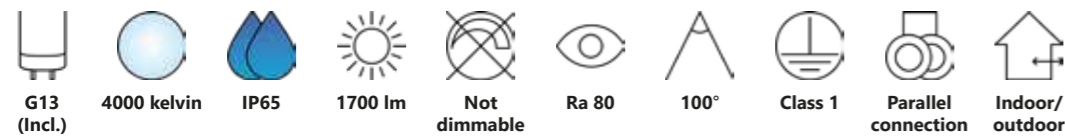

Works IP65 2x10W LED Batten

Grey 27586101
Plastic

Measurements	Dimmable	LED. W	Masterbox
H: 7,3 cm, W: 10,2 cm, L: 65,3 cm	No, cannot be dimmed	2x10W	Qty. 6