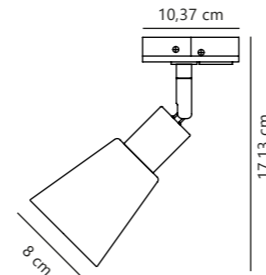

Measurements	Dimmable	Max. W	Masterbox
H: 17,13 cm, W: 10,37 cm, L: 8 cm, shade Ø: 8 cm	Yes, can be dimmed by choosing a dimmable bulb	50W	Qty. 3