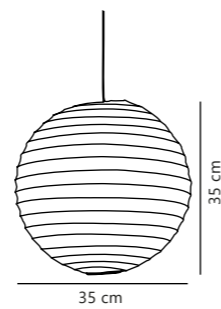

Riso 35 Lamp shade

Measurements	Cable info	Canopy info	Max. W	Masterbox
H: 35 cm, shade Ø: 35 cm, shade H: 35 cm, Ø: 35 cm	-	-	15W	Qty. 12