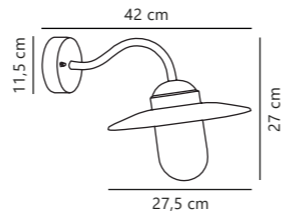

Measurements	Dimmable	Max. W	Masterbox
H: 27 cm, W: 27,5 cm, shade Ø: 27,5 cm, D: 42 cm, wall base: 11,5 cm	Yes, can be dimmed by choosing a dimmable bulb	60W	Qty. 3

Find the rest of the Luxembourg series in the Shade-on-shade section on page 479