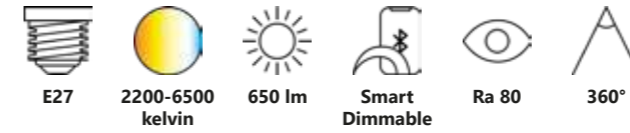

Measurements	Bulb type	Dimmable	Wattage	Voltage	Lifespan	Standby W	Masterbox
H: 13,7 cm, Ø: 9,5 cm	E27 LED	Yes, has built-in dimmable light source with Nordlux Smart functionality	4,7W	220-240 Volt	15000 hours	<0,5W	Qty. 6