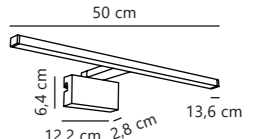

Marlee 4000K Wall