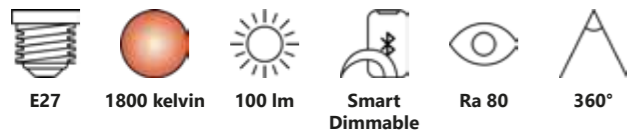

Measurements	Bulb type	Dimmable	Wattage	Voltage	Lifespan	Standby W	Masterbox
H: 14 cm, Ø: 6,4 cm	E27 LED	Yes, has built-in dimmable light source with Nordlux Smart functionality	4,7W	220-240 Volt	15000 hours	<0,5W	Qty. 6