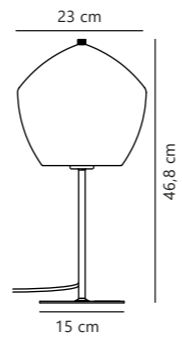

Measurements	Dimmable	Cable info	Switch	Max. W	Masterbox
H: 46,8 cm, W: 23 cm, L: 23 cm, shade Ø: 23 cm, tube Ø: 1,15 cm	No, cannot be dimmed	Black Textile Not replaceable	On the cable	40W	Qty. 3