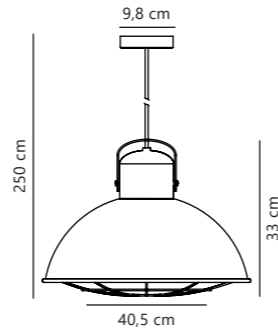

Watch the full
ambience video

Porter 40 Pendant designed by Says Who

Galvanized 2213043031
Metal

Measurements	Dimmable	Cable info	Canopy info	Max. W	Masterbox
H: 30 cm, W: 40 cm, L: 40 cm, shade Ø: 40 cm	Yes, can be dimmed by choosing a dimmable bulb	Black Plastic Not replaceable	Galvanized Metal 9,4 x 2 cm	60W	Qty. 3