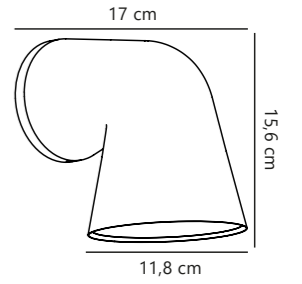

Measurements	Dimmable	Max. W	Masterbox
H: 15,6 cm, W: 11,8 cm, shade Ø: 11,8 cm, D: 17 cm, wall base: 9,1 cm	Yes, can be dimmed by choosing a dimmable bulb	28W	Qty. 3