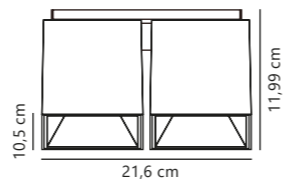

Measurements	Dimmable	Max. W	Masterbox
H: 11,99 cm, W: 10,5 cm, L: 21,6 cm	Yes, can be dimmed by choosing a dimmable bulb	2x50W	Qty. 3