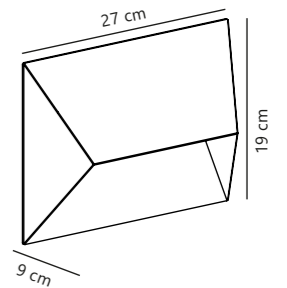

- GU10 (excl.)
- IP54
- Dimmable
- Class 1
- Parallel connection

Measurements	Dimmable	Max. W	Masterbox
H: 19 cm, W: 27 cm, D: 9 cm	Yes, can be dimmed by choosing a dimmable bulb	2x25W	Qty. 3

Find the rest of the Pontio series in the Seaside section on page 516