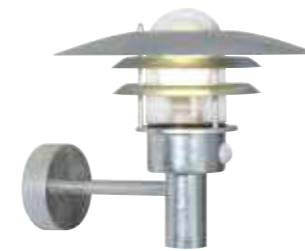

Lønstrup 32 Sensor Wall

Galvanized 71412031
Galvanized steel