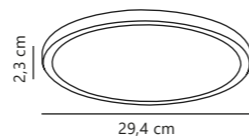

Oja 29 IP54 3000/4000K Ceiling