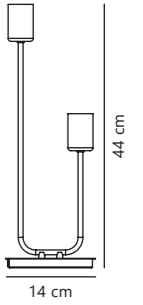

Measurements	Dimmable	Cable info	Switch	Max. W	Masterbox
H: 44 cm, shade Ø: 4,2 cm, tube Ø: 0,8 cm	No, cannot be dimmed	Black Plastic Not replaceable	On the cable	2x25W	Qty. 3