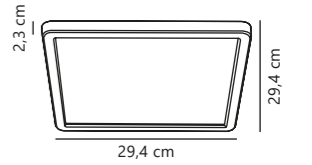

Oja 29 Square IP20 3000/4000K Ceiling