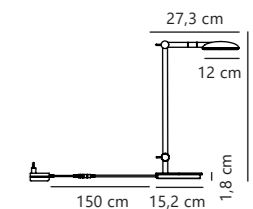

- **Integrated LED**
- **2700 kelvin**
- **IP20**
- **410 lm**
- **Moodmaker**
- **Ra 80**
- **60°**
- **150 cm**
- **Class 3**
- **5 year LED guarantee**

Measurements	Dimmable	Cable info	Switch	LED W	Lifespan	Masterbox
H: 45,5 cm, W: 15 cm, L: 27,3 cm, shade Ø: 12 cm, tube Ø: 1,6 cm	Touch	Black Textile Not replaceable	On the fixture	5W	20000 hours	Qty. 2