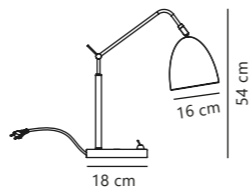

Measurements	Dimmable	Cable info	Switch	Max. W	Masterbox
H: 54 cm, shade Ø: 16 cm	No, cannot be dimmed	White/Black Plastic Not replaceable	On the base	15W	Qty. 2