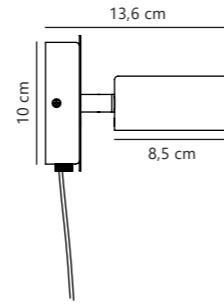

Clyde Wall

Measurements	Dimmable	Cable info	Switch	LED W	Lifespan	Masterbox
H: 10 cm, W: 10 cm, shade Ø: 8,5 cm, projection: 13,6 cm	3-step Moodmaker™ Step 1 All on Step 2 Centre on Step 3 Ring on	Black Textile Replaceable	On the cable	4W	25000 hours	Qty. 3

Clyde Floor

Measurements	Dimmable	Cable info	Switch	LED W	Lifespan	Masterbox
H: 138 cm, W: 23 cm, L: 26,6 cm, shade Ø: 8,5 cm, tube Ø: 1,6 cm	3-step Moodmaker™ Step 1 All on Step 2 Centre on Step 3 Ring on	Black Textile Not replaceable	On the cable	8W	25000 hours	Qty. 2

Clyde Table

Measurements	Dimmable	Cable info	Switch	LED W	Lifespan	Masterbox
H: 40,7 cm, W: 15 cm, L: 25,5 cm, shade Ø: 8,5 cm, tube Ø: 1,15 cm	3-step Moodmaker™ Step 1 All on Step 2 Centre on Step 3 Ring on	Black Textile Not replaceable	On the cable	4W	25000 hours	Qty. 3

Clyde 4 -Spot

Measurements	Dimmable	Canopy info	LED W	Lifespan	Masterbox
H: 10 cm, W: 115 cm, L: 115 cm, shade Ø: 8,5 cm, tube Ø: 1,25 cm	3-step Moodmaker™ Step 1 All on Step 2 Centre on Step 3 Ring on	Black Metal 25 x 2,5 cm	16W	25000 hours	Qty. 3