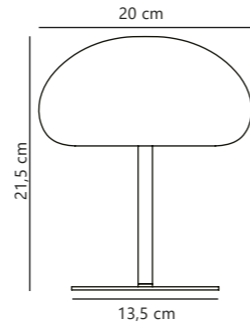

Measurements	Dimmable	Cable info	Battery info	LED W	Lifespan	Masterbox
H: 21,5 cm, W: 20 cm, L: 20 cm, Ø: 20 cm	3-step Moodmaker™ Step 1 300 lm Step 2 200 lm Step 3 100 lm	Black Plastic	Type: Lithium-ion Lasting time: 300lm/5h; 200lm/10h; 100lm/18h Recharging time: 6 hours	4,8W	30000 hours	Qty. 3