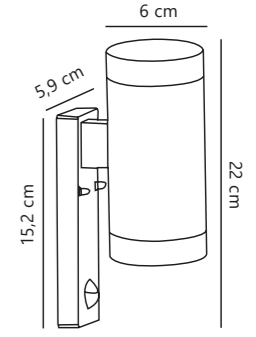

Measurements	Dimmable	Sensor info	Max. W	Masterbox
H: 22 cm, Ø: 6 cm, D: 10,5 cm, wall base: 5,9 x 15,2 cm	No, cannot be dimmed	Type: Motion & Twilight Angle: 110° Range: 0-8 m	2x35W	Qty. 3