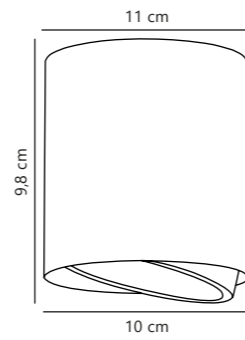

Measurements	Dimmable	Max. W	Masterbox
projection: 11 cm, Ø: 10 cm, wall base: Ø 9,8 cm	Yes, can be dimmed by choosing a dimmable bulb	6W LED	Qty. 3