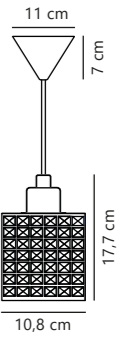

Measurements	Dimmable	Cable info	Canopy info	Max. W	Masterbox
shade Ø: 10,8 cm, shade H: 17,7 cm	Yes, can be dimmed by choosing a dimmable bulb	Black Textile Not replaceable	Black Plastic 11 x 7 cm	60W	Qty. 3