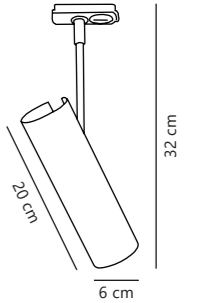

White 71669901
Metal

Black 71669903
Metal

Measurements	Dimmable	Max. W	Masterbox
H: 32 cm, W: 3,5 cm, L: 8 cm, shade Ø: 6 cm, shade H: 20 cm, projection: 32 cm, tube Ø: 1 cm	Yes, can be dimmed by choosing a dimmable bulb	8W	Qty. 3