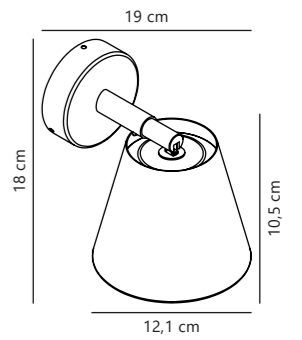

Measurements	Dimmable	Max. W	Masterbox
H: 18 cm, shade Ø: 12,1 cm, shade H: 10,5 cm, projection: 19 cm, wall base: Ø 8,5 cm	Yes, can be dimmed by choosing a dimmable bulb	8W SMD LED	Qty. 3