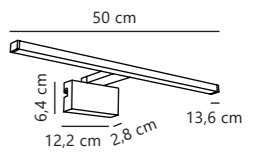

Marlee 3000K Bathroom lighting