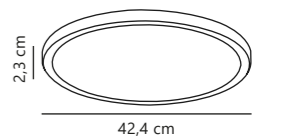

Oja 42 IP54 3000/4000K Ceiling