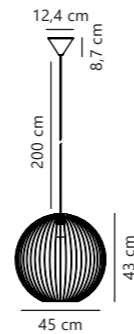

Measurements	Dimmable	Cable info	Canopy info	Max. W	Masterbox
H: 43 cm, W: 45 cm, L: 45 cm, shade Ø: 45 cm	Yes, can be dimmed by choosing a dimmable bulb	Black Textile Not replaceable	Black Plastic 12,4 x 8,7 cm	60W	Qty. 2