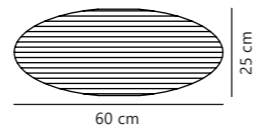

Villo 60 Lamp shade

Measurements	Cable info	Canopy info	Max. W	Masterbox
H: 24 cm, L: 60 cm, shade Ø: 60 cm	-	-	15W	Qty. 12