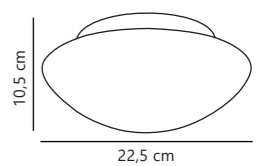

Measurements	Dimmable	Max. W	Masterbox
H: 10,5 cm, Ø: 22,5 cm	Yes, can be dimmed by choosing a dimmable bulb	40W	Qty. 3