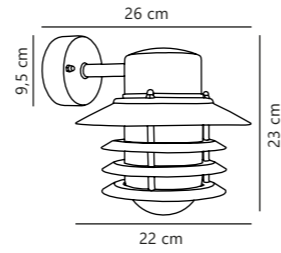

Vejers Down Wall

Galvanized 74461031
Galvanized steel

Measurements	Dimmable	Max. W	Masterbox
H: 23 cm, W: 22 cm, shade Ø: 22 cm, D: 26 cm, wall base: 9,5 cm	Yes, can be dimmed by choosing a dimmable bulb	60W	Qty. 3