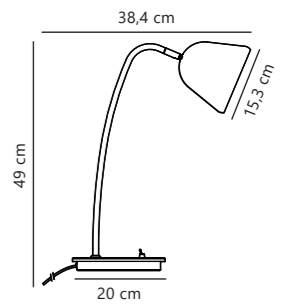

Fleur 15 Table designed by Says Who

Beige 2112115001
Metal

Measurements	Dimmable	Cable info	Switch	Max. W	Masterbox
H: 49 cm, W: 20 cm, L: 38,4 cm, shade Ø: 15,3 cm, tube Ø: 1,25 cm	No, cannot be dimmed	White Plastic Not replaceable	On the fixture	15W	Qty. 3