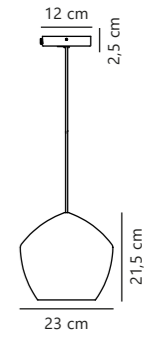

Measurements	Dimmable	Cable info	Canopy info	Max. W	Masterbox
H: 21,5 cm, W: 23 cm, L: 23 cm, shade Ø: 23 cm	Yes, can be dimmed by choosing a dimmable bulb	Black Textile Not replaceable	Brass Metal 12 x 2,5 cm	40W	Qty. 3