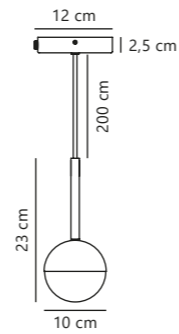

Measurements	Dimmable	Cable info	Canopy info	Max. W	Masterbox
H: 23 cm, W: 10 cm, L: 10 cm, shade Ø: 10 cm	Yes, can be dimmed by choosing a dimmable bulb	Black/White Textile Not replaceable	Black/Brass Metal 12 x 2,5 cm	5W	Qty. 4