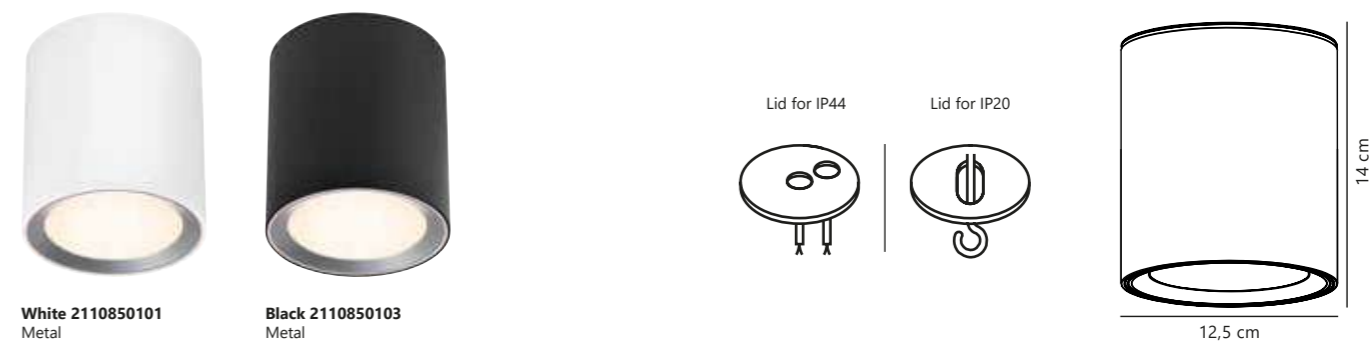

Landon Smart Long Ceiling