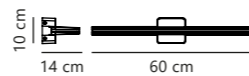

Tinia 60 Wall