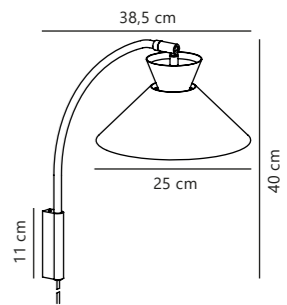

Measurements	Dimmable	Cable info	Switch	Max. W	Masterbox
H: 40,2 cm, W: 25 cm, L: 25 cm, shade Ø: 25 cm, tube Ø: 1,2 cm	No, cannot be dimmed	White/Black/Grey Plastic Not replaceable	On the cable	40W	Qty. 3