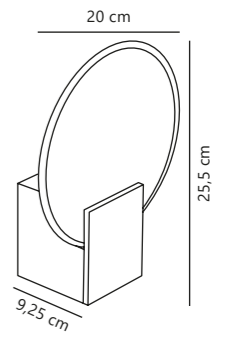

Hester Wall

White 2015391001
Plastic

Black 2015391003
Plastic

Nature 2015391014
Plastic

Marble 2015391020
Plastic

Measurements	Dimmable	LED W	Lifespan	Masterbox
H: 25,5 cm, W: 9,25 cm, L: 20 cm	3-step Moodmaker™ Step 1 100% Step 2 50% Step 3 Night light	9,5W	25000 hours	Qty. 3