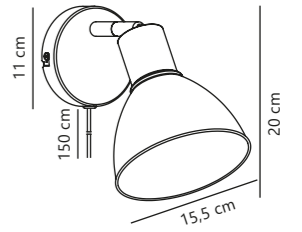

Green 45841023
Metal

Anthracite 45841050
Metal

Matt black 2213641003
Metal