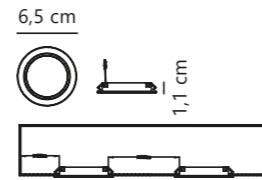

Measurements	Built-in info	Dimmable	LED W	Lifespan	Masterbox
H: 1,1 cm, Ø: 6,5 cm	Cutout Ø: 6,2 cm Built-in height: 3,0 cm	No, cannot be dimmed	3x2W	20000 hours	Qty. 3