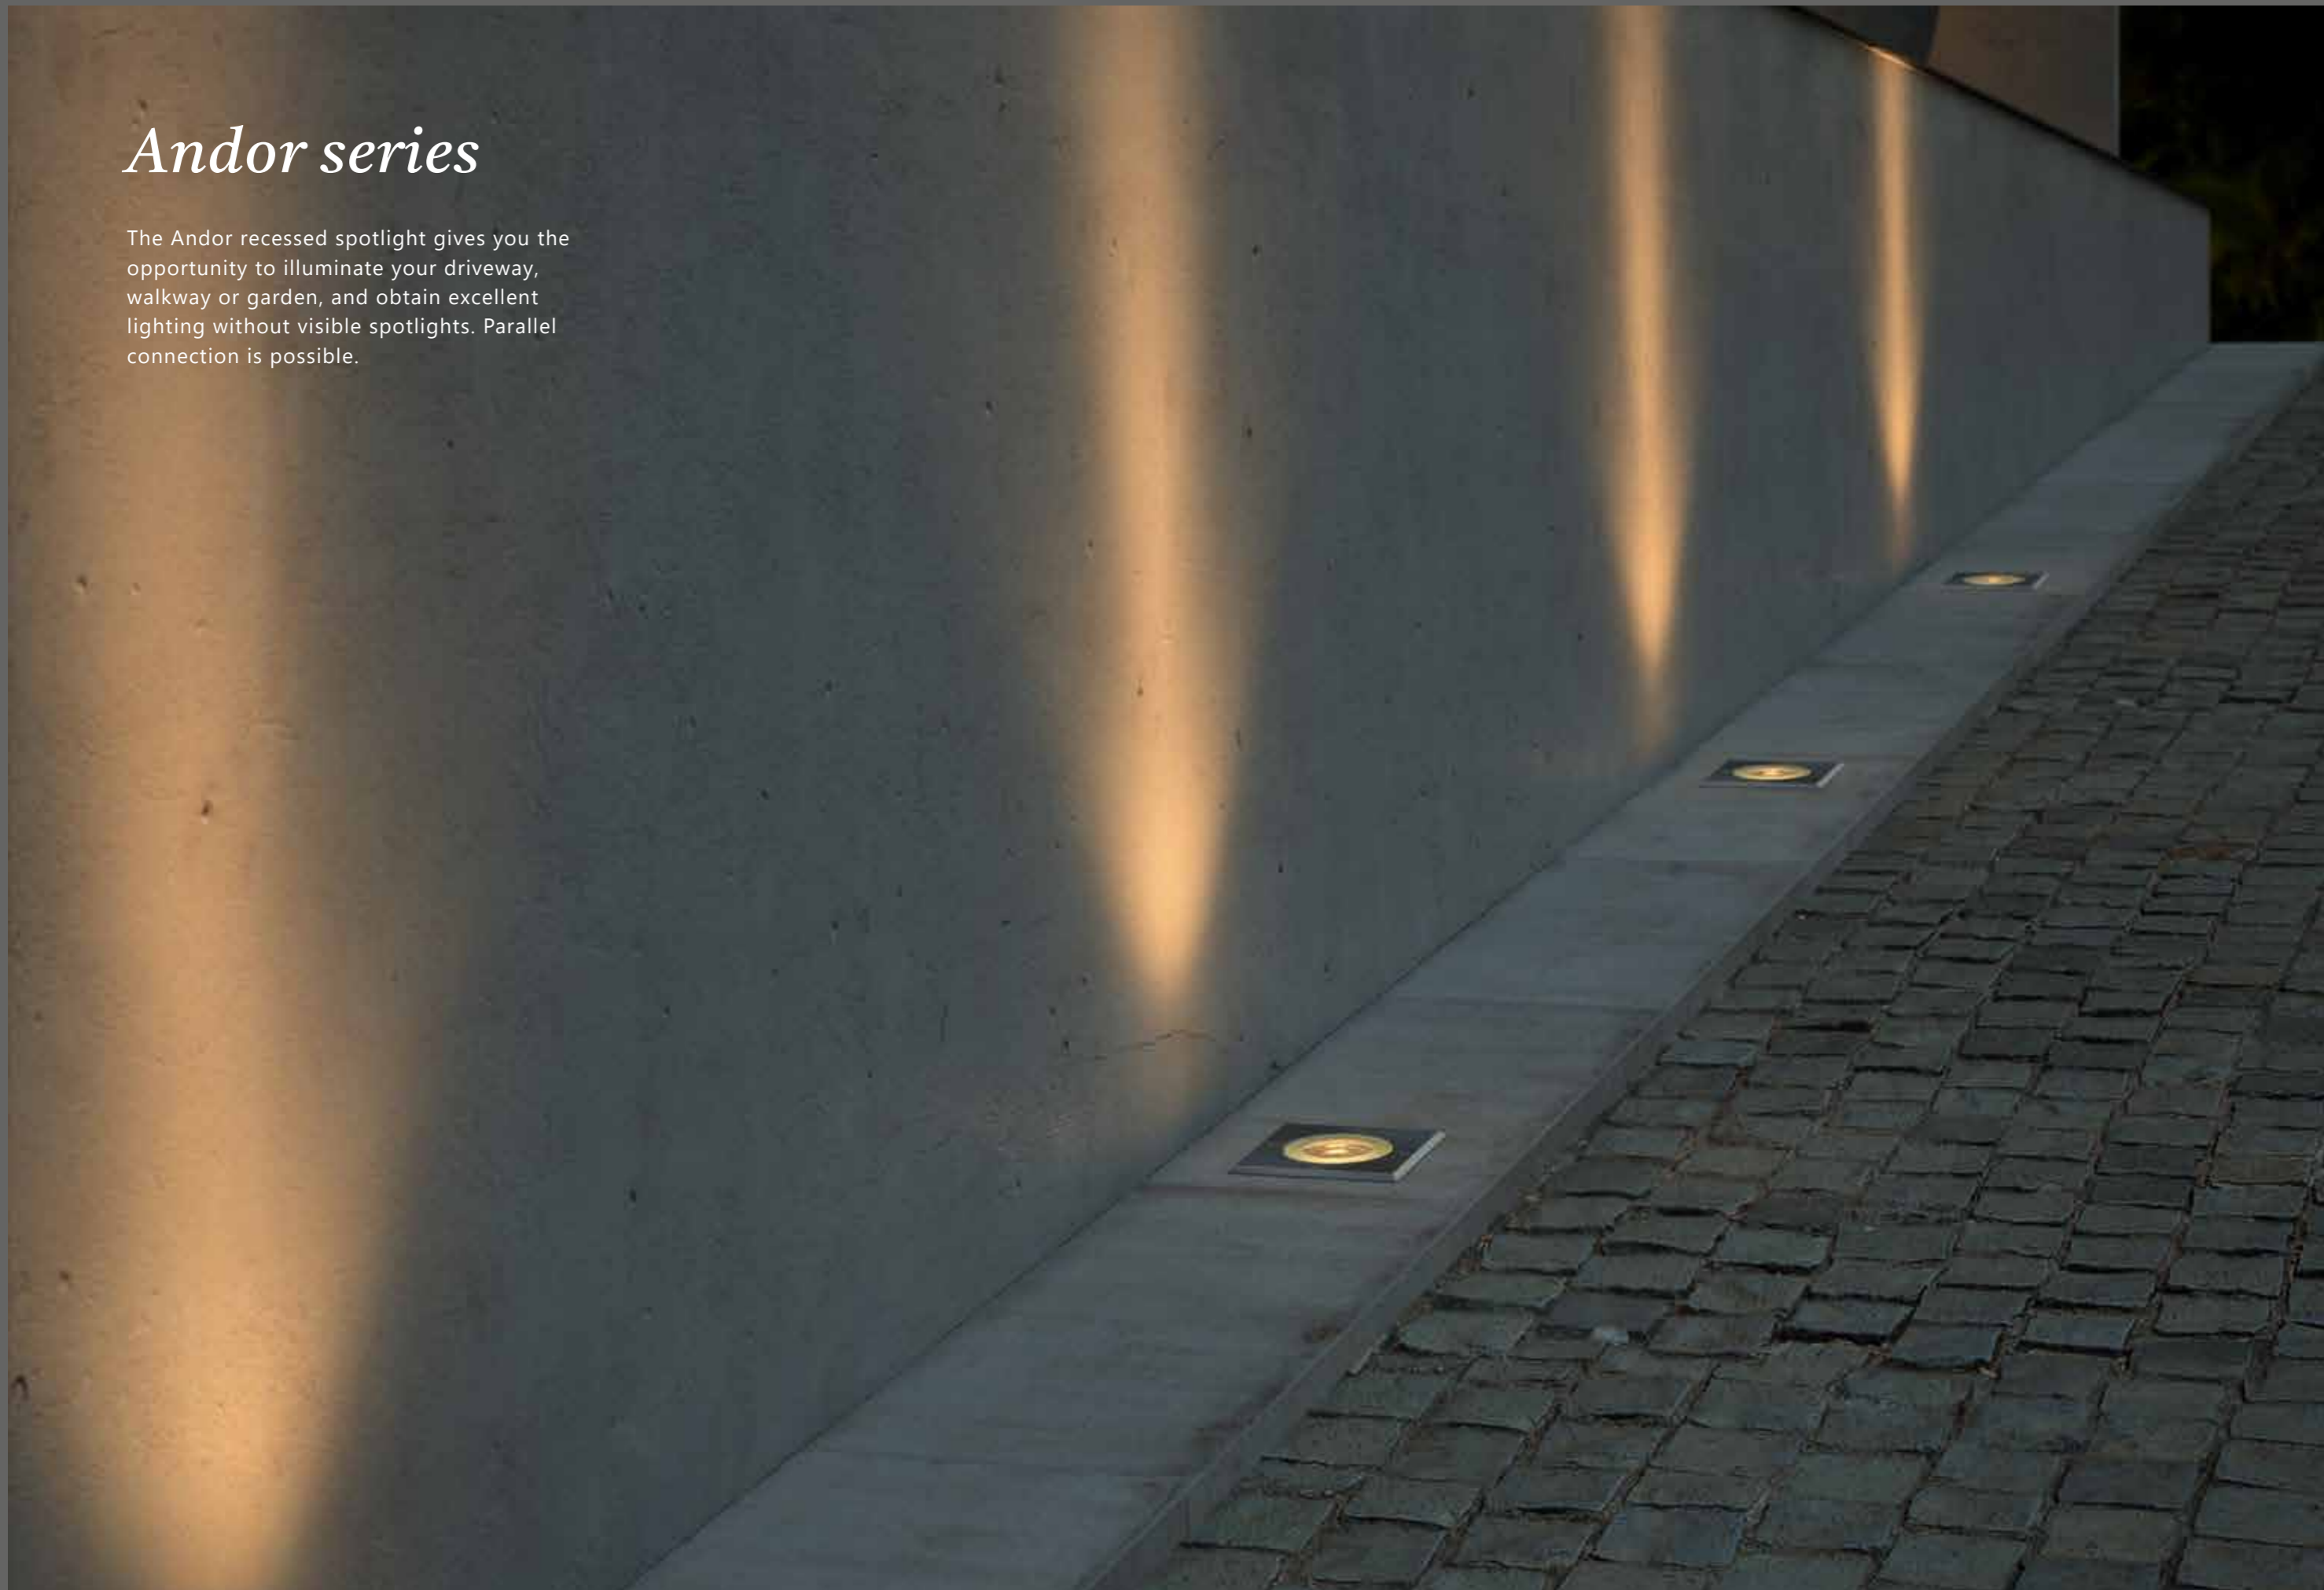

Andor series

The Andor recessed spotlight gives you the opportunity to illuminate your driveway, walkway or garden, and obtain excellent lighting without visible spotlights. Parallel connection is possible.