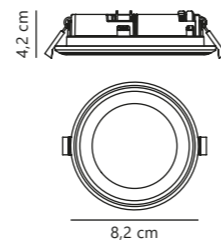

Elkton 8 Downlight

White 47520101
Plastic

- Integrated LED
- 2700 kelvin
- IP20
- 350 lm
- Moodmaker
- Ra 80
- 120°
- Class 2
- Parallel connection
- 5 year LED guarantee

Measurements	Built-in info	Dimmable	LED W	Lifespan	Masterbox
H: 4,2 cm, Ø: 8,2 cm	Cutout Ø: 6,5 cm Built-in height: 5 cm	3-step Moodmaker™ Step 1 All on Step 2 Centre on Step 3 Ring on	5W	25000 hours	Qty. 3