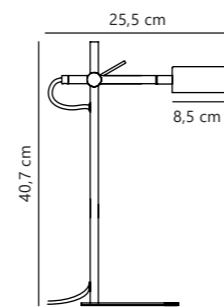

Clyde Table

Black 2010835003
Metal

Measurements	Dimmable	Cable info	Switch	LED W	Lifespan	Masterbox
H: 40,7 cm, W: 15 cm, L: 25,5 cm, shade Ø: 8,5 cm, tube Ø: 1,15 cm	3-step Moodmaker™ Step 1 All on Step 2 Centre on Step 3 Ring on	Black Textile Not replaceable	On the cable	4W	25000 hours	Qty. 3