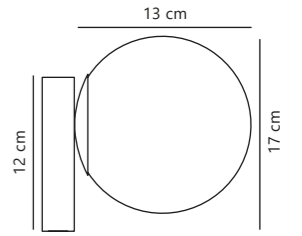

Measurements	Dimmable	Cable info	Switch	Max. W	Masterbox
H: 17 cm, shade Ø: 13 cm, wall base: Ø 12 cm	No, cannot be dimmed	Black Textile Replaceable	On the cable	40W	Qty. 6