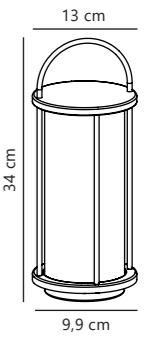

Measurements	Dimmable	Cable info	Max. W	Masterbox
H: 80 cm, W: 13 cm, L: 13 cm, shade Ø: 9,9 cm, tube Ø: 6 cm, D: 13 cm	No, cannot be dimmed	Black Rubber Not replaceable	15W	Qty. 3

Only for sale in the UK