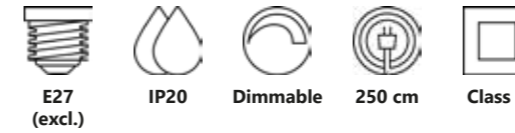

Measurements	Dimmable	Cable info	Canopy info	Max. W	Masterbox
H: 34 cm, shade Ø: 29 cm	Yes, can be dimmed by choosing a dimmable bulb	Black Textile Not replaceable	Black Plastic 11,8 x 5,8 cm	60W	Qty. 3