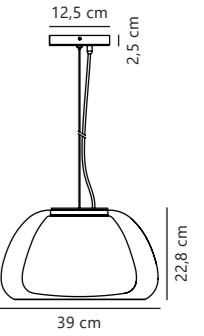

Jelly Pendant

Measurements	Dimmable	Cable info	Canopy info	Max. W	Masterbox
H: 22,8 cm, W: 39 cm, L: 39 cm, shade Ø: 39 cm	Yes, can be dimmed by choosing a dimmable bulb	White Textile Not replaceable	Brass Metal 12,5 x 2,5 cm	40W	Qty. 2