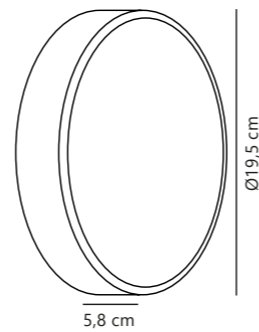

- Integrated LED
- 2700 kelvin
- IP54
- 600 lm
- Not dimmable
- Ra 80
- Class 2
- 5 year LED guarantee

Measurements	Dimmable	LED W	Lifespan	Masterbox
W: 19,5 cm, L: 19,5 cm, shade Ø: 19,5 cm, D: 5,8 cm	No, cannot be dimmed	9W	30000 hours	Qty. 3