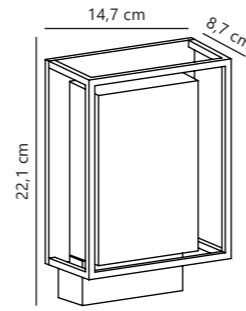

Measurements	Dimmable	LED W	Lifespan	Masterbox
H: 22,1 cm, W: 14,7 cm, D: 8,7 cm	No, cannot be dimmed	8W	25000 hours	Qty. 3