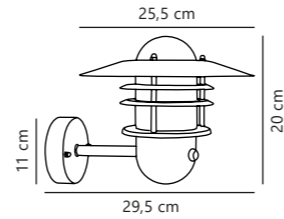

Measurements	Dimmable	Sensor info	Max. W	Masterbox
H: 20 cm, shade Ø: 25,5 cm, D: 29,5 cm, wall base: 11 cm	No, cannot be dimmed	Type: Motion & Twilight Angle: 100° Range: 0-8 m	60W	Qty. 3