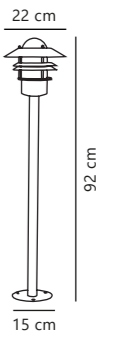

Measurements	Dimmable	Max. W	Masterbox
H: 92 cm, shade Ø: 22 cm, tube Ø: 3,5 cm	Yes, can be dimmed by choosing a dimmable bulb	60W	Qty. 3