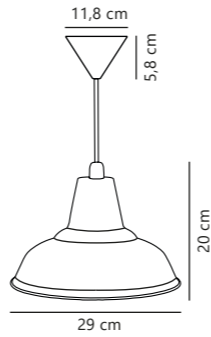

Measurements	Dimmable	Cable info	Canopy info	Max. W	Masterbox
H: 20 cm, shade Ø: 29 cm	Yes, can be dimmed by choosing a dimmable bulb	Black Textile Not replaceable	Black Plastic 11,8 x 5,8 cm	60W	Qty. 3