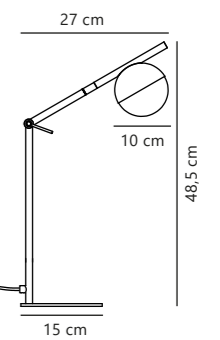

Contina Table designed by Says Who

Black 2010985003
Metal

Brass 2010985035
Metal

- G9 (excl.)
- IP20
- Not dimmable
- 130°
- 150 cm
- Class 2

Measurements	Dimmable	Cable info	Switch	Max. W	Masterbox
H: 48,5 cm, W: 15 cm, L: 27 cm, shade Ø: 10 cm, tube Ø: 1,25 cm	No, cannot be dimmed	Black/White Textile Not replaceable	On the cable	5W	Qty. 3