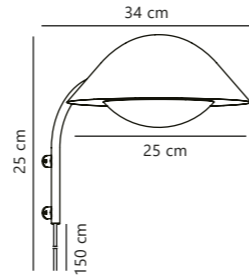

Freya Wall designed by Says Who

Black 2213101003
Metal