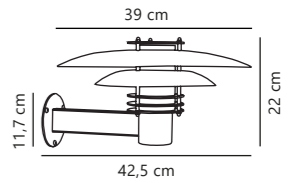

Measurements	Dimmable	Max. W	Masterbox
H: 22 cm, W: 39 cm, shade Ø: 39 cm, D: 42,5 cm, wall base: 11,7 cm	Yes, can be dimmed by choosing a dimmable bulb	16W	Qty. 2