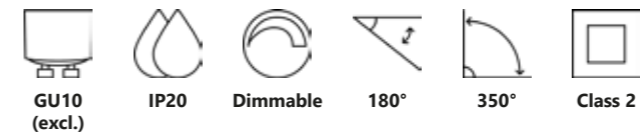

Measurements	Dimmable	Max. W	Masterbox
shade Ø: 5,5 cm, projection: 28,5 cm	Yes, can be dimmed by choosing a dimmable bulb	7W	Qty. 6