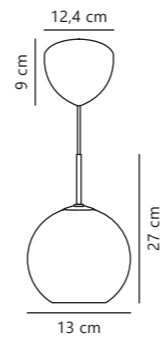

Franca 13 Pendant

NEW

Brass 2312523035
Metal/Glass

E14
(excl.)

IP20

Dimmable

200 cm

Class 2

Measurements	Dimmable	Cable info	Canopy info	Max. W	Masterbox
H: 27 cm, W: 13 cm, L: 13 cm, shade Ø: 13 cm	Yes, can be dimmed by choosing a dimmable bulb	White Textile Not replaceable	White Polycarbonate 12,4 x 9 cm	40W	Qty. 3