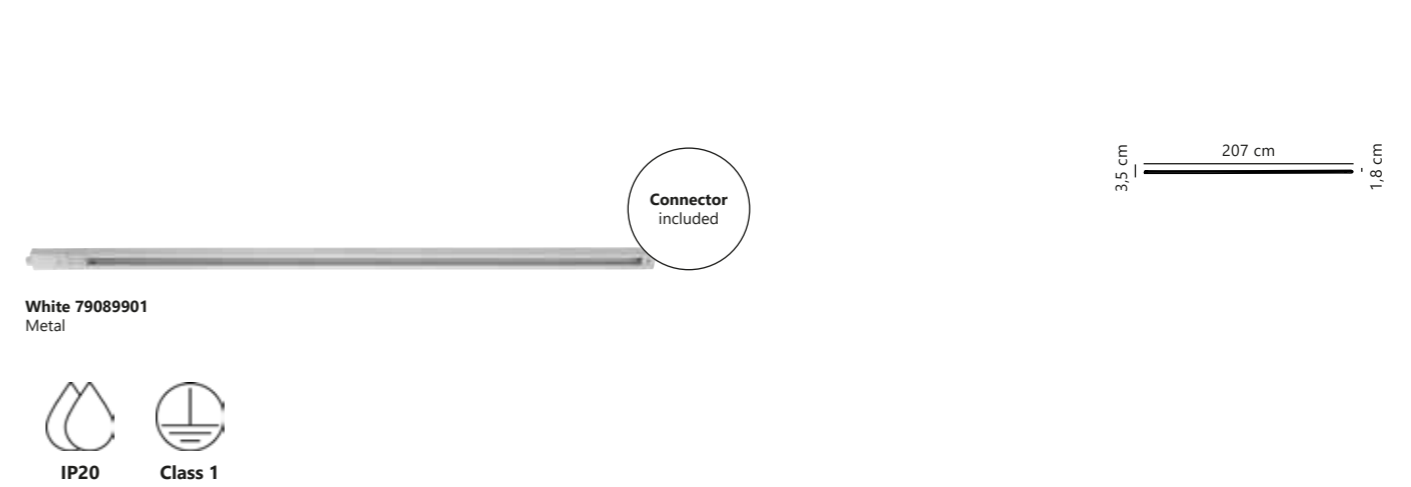

Link 2m Track Light

Measurements	Max. W	Masterbox
W: 3,5 cm, L: 207 cm, projection: 1,8 cm	690W	Qty. 3

Only for sale in Denmark