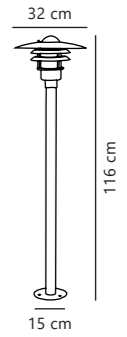

Measurements	Dimmable	Max. W	Masterbox
H: 116 cm, W: 32 cm, L: 32 cm, shade Ø: 32 cm, tube Ø: 5 cm, Ø: 32 cm	Yes, can be dimmed by choosing a dimmable bulb	60W	Qty. 3

Find the rest of the Lønstrup series in the Shade-on-shade section on page 483