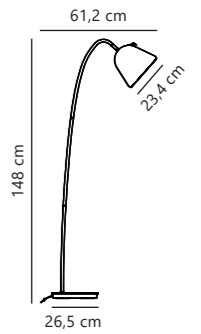

Measurements	Dimmable	Cable info	Switch	Max. W	Masterbox
H: 148 cm, W: 26,5 cm, L: 61,2 cm, shade Ø: 23,4 cm, tube Ø: 1,6 cm	No, cannot be dimmed	White Plastic Not replaceable	On the fixture	15W	Qty. 2