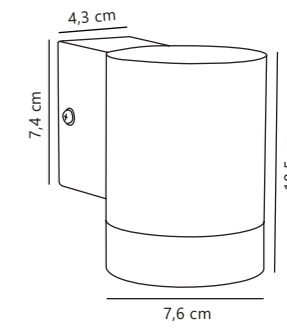

Measurements	Dimmable	Max. W	Masterbox
H: 10,5 cm, Ø: 7,6 cm, D: 12,5 cm, wall base: 4,3 x 7,4 cm	Yes, can be dimmed by choosing a dimmable bulb	35W	Qty. 3

Find the rest of the Tin series in the Seaside section on page 521