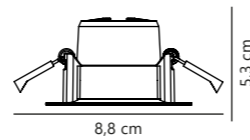

Measurements	Built-in info	Dimmable	LED W	Lifespan	Masterbox
H: 4,5 cm, Ø: 8,5 cm	Cutout Ø: 7,2 cm Built-in height: 5,5 cm	No, cannot be dimmed	4,7W	20000 hours	Qty. 3

Stake Downlight

White 2110360101
Plastic