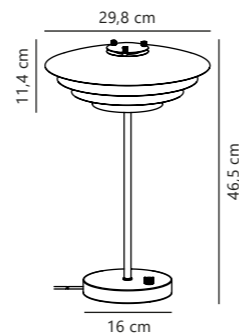

Bretagne Table designed by Kåre Bækgård

White 2213485001
Metal

Grey 2213485010
Metal

Measurements	Dimmable	Cable info	Switch	Max. W	Masterbox
H: 46 cm, W: 30 cm, L: 30 cm, shade Ø: 30 cm, tube Ø: 1,2 cm	No, cannot be dimmed	White/Grey Plastic Not replaceable	On the base	25W	Qty. 3