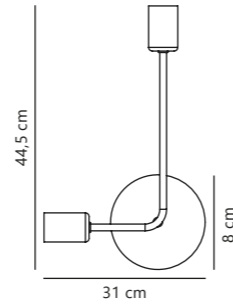

Measurements	Dimmable	Cable info	Switch	Max. W	Masterbox
H: 36,18 cm, W: 22,15 cm, L: 22,15 cm, shade Ø: 4 cm, projection: 10 cm, tube Ø: 0,93 cm, wall base: Ø 8 cm	No, cannot be dimmed	Black Plastic Replaceable	On the cable	2x25W	Qty. 3