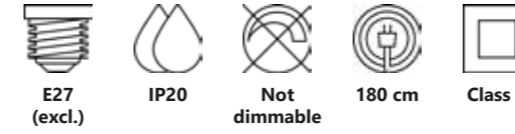

Measurements	Dimmable	Cable info	Switch	Max. W	Masterbox
H: 139,4 cm, shade Ø: 30 cm	No, cannot be dimmed	White Textile Not replaceable	On the cable	40W	Qty. 2