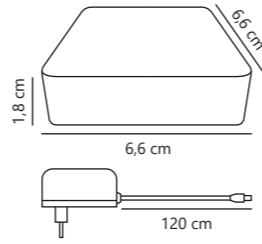

Smart Wifi Bridge

EXEMPT

White 1507070
Plastic

IP20

Class 1

Measurements	Standby W	Masterbox
H: 1,8 cm, W: 6,6 cm, L: 6,6 cm	<0,5W	Qty. 6

Smart Dual-Wifi Bridge

EXEMPT