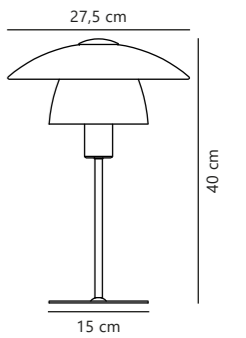

Verona Table

Black 2010875001
Glass

Measurements	Dimmable	Cable info	Switch	Max. W	Masterbox
H: 40 cm, W: 27,5 cm, L: 27,5 cm, shade Ø: 27,5 cm, tube Ø: 1,15 cm	No, cannot be dimmed	Black Textile Not replaceable	On the fixture	15W	Qty. 3