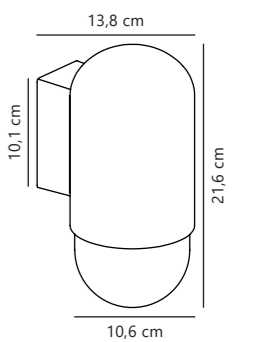

Heka Wall

Measurements	Dimmable	Max. W	Masterbox
H: 21,6 cm, W: 10,6 cm, shade Ø: 10,6 cm, D: 13,8 cm	Yes, can be dimmed by choosing a dimmable bulb	60W	Qty. 3