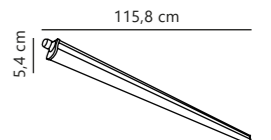

Westport 120 Single Batten

Grey 49666110
Plastic

- Integrated LED
- 4000 kelvin
- IP65
- 2160 lm
- Not dimmable
- Ra 80
- 125°
- Class 2
- 5 year LED guarantee

Measurements	Dimmable	LED W	Lifespan	Masterbox
H: 5,4 cm, W: 5,4 cm, L: 115,8 cm	No, cannot be dimmed	19W	25000 hours	Qty. 6