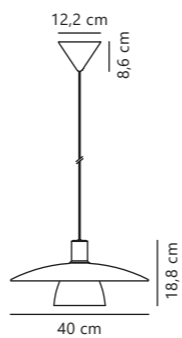

Measurements	Dimmable	Cable info	Canopy info	Max. W	Masterbox
H: 18,8 cm, W: 40 cm, L: 40 cm, shade Ø: 40 cm	Yes, can be dimmed by choosing a dimmable bulb	Black Textile Not replaceable	Black Plastic 12,2 x 8,6 cm	40W	Qty. 3