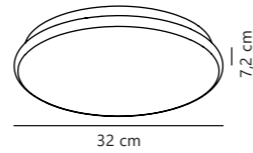

Montone 33 3000K Sensor Ceiling