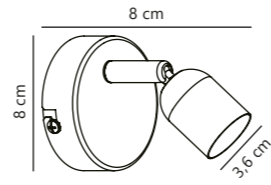

Avenue Wall