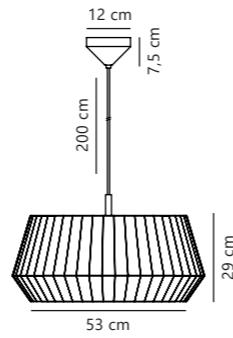

Measurements	Dimmable	Cable info	Canopy info	Max. W	Masterbox
H: 29 cm, W: 53 cm, L: 53 cm, shade Ø: 53 cm	Yes, can be dimmed by choosing a dimmable bulb	Black Plastic Not replaceable	Black Metal 12 x 7,5 cm	60W	Qty. 2