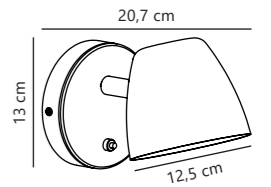

Theo Wall designed by Says Who

Black 2112631003
Metal

Measurements	Dimmable	Cable info	Switch	Max. W	Masterbox
H: 13 cm, W: 13 cm, L: 20,7 cm, shade Ø: 12,5 cm, projection: 20,7 cm	No, cannot be dimmed	Black Textile Replaceable	On the fixture	35W	Qty. 3