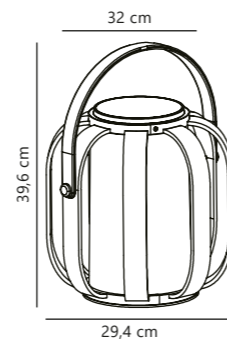

Measurements	Battery info	Sensor info	LED W	Lifespan	Masterbox
H: 28,7 cm, W: 29,4 cm, L: 32 cm, shade Ø: 29,4 cm	Type: Lithium-ion Lasting time: 300lm/4,5h Recharging time: 10 hours (by sunlight) 10 hours (by USB cable)	Type: Twilight	3,5W	30000 hours	Qty. 2