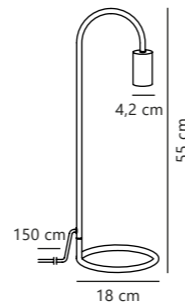

Measurements	Dimmable	Cable info	Switch	Max. W	Masterbox
H: 55 cm, W: 18 cm, L: 18 cm, tube Ø: 1,13 cm	No, cannot be dimmed	Black Plastic Not replaceable	On the cable	25W	Qty. 4