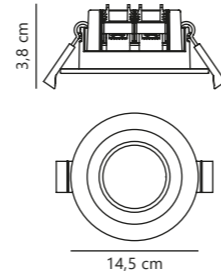

Clyde 15 4000K Downlight

White 47660101
Plastic

- Integrated LED
- 4000 kelvin
- IP20
- 900 lm
- Moodmaker
- Ra 80
- 120°
- Class 2
- Parallel connection
- 5 year LED guarantee

Measurements	Built-in info	Dimmable	LED W	Lifespan	Masterbox
H: 3,5 cm, Ø: 14,5 cm	Cutout Ø: 13 cm Built-in height: 5 cm	3-step Moodmaker™ Step 1 All on Step 2 Centre on Step 3 Ring on	9W	25000 hours	Qty. 3