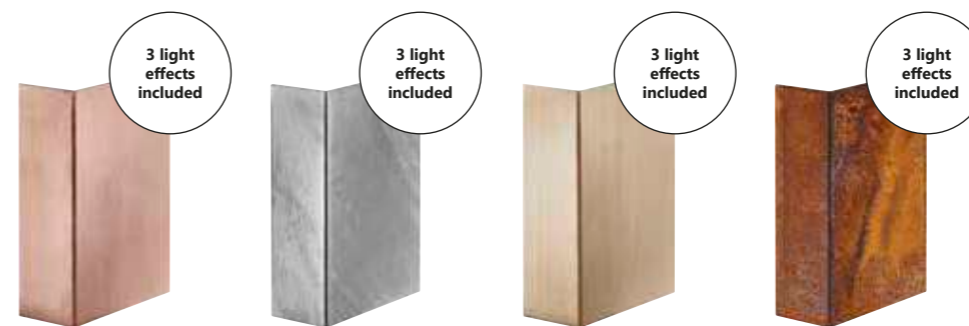

Fold 10 Wall designed by Bønnelycke MDD

Copper 2019041030
Copper

Galvanized 2019041031
Galvanized steel

Brass 2019041035
Brass

Corten 2019041038
Corten