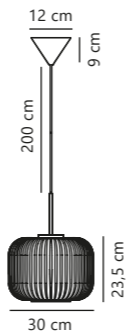

Measurements	Dimmable	Cable info	Canopy info	Max. W	Masterbox
H: 38 cm, W: 30 cm, L: 30 cm, shade Ø: 30 cm	Yes, can be dimmed by choosing a dimmable bulb	White Textile Not replaceable	Plastic White	40W	Qty. 2