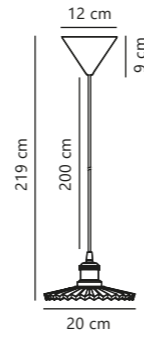

Torina 20 Pendant

Clear 2213173000
Glass

Measurements	Dimmable	Cable info	Canopy info	Max. W	Masterbox
H: 10,5 cm, W: 20 cm, L: 20 cm, shade Ø: 20 cm	Yes, can be dimmed by choosing a dimmable bulb	White Plastic Not replaceable	White Plastic 12,2 x 9 cm	40W	Qty. 3