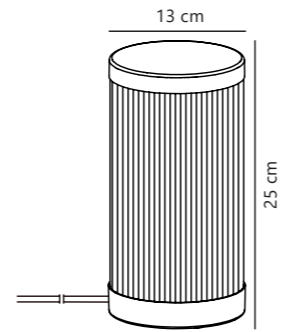

Measurements	Dimmable	Cable info	Max. W	Masterbox
H: 25 cm, W: 13 cm, L: 13 cm, shade Ø: 13 cm, D: 13 cm	No, cannot be dimmed	Black Rubber Not replaceable	25W	Qty. 3

Only for sale in the UK