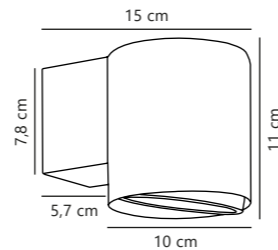

Measurements	Dimmable	Max. W	Masterbox
H: 11 cm, projection: 15 cm, Ø: 10 cm, wall base: 7,8 x 5,7 cm	Yes, can be dimmed by choosing a dimmable bulb	8W LED	Qty. 3