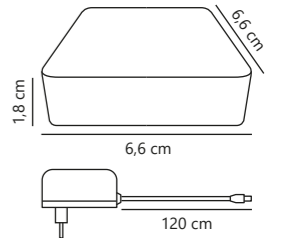

E27

2200-6500 kelvin

900 lm

Smart Dimmable

Ra 80

240°

Measurements	Bulb type	Dimmable	Wattage	Voltage	Lifespan	Standby W	Masterbox
H: 10,9 cm, Ø: 6 cm	E27 LED	Yes, has built-in dimmable light source with Nordlux Smart functionality	7W	220-240 Volt	25000 hours	<0,5W	Qty. 6