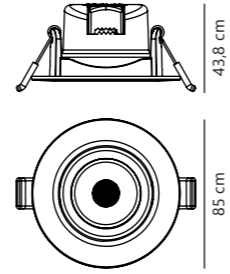

Roar Downlight

White 84960001
Plastic

NEW
Black 84960003
Plastic

- Integrated LED
- 3000 kelvin
- IP23
- 550 lm
- Dimmable
- Ra 80
- 30°
- 40°
- Class 2
- Parallel connection
- Insulation mounting
- LED guarantee
- Indoor/outdoor

Measurements	Built-in info	Dimmable	LED W	Lifespan	Masterbox
H: 4,38 cm, Ø: 8,5 cm	Cutout Ø: 6,8-7,5 cm Built-in height: 5 cm	Yes, has built-in dimmable light source for wall dimmer	7W	30000 hours	Qty. 6