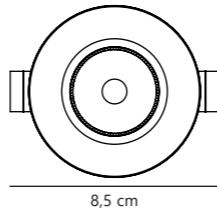

- Integrated LED
- 2700 kelvin
- IP65
- 345 lm
- Dimmable
- Ra 80
- 100°
- Class 2
- Parallel connection
- LED guarantee

Measurements	Built-in info	Dimmable	LED W	Lifespan	Masterbox
H: 3,6 cm, Ø: 8,5 cm	Cutout Ø: 7,2 cm Built-in height: 4,6 cm	Yes, has built-in dimmable light source for wall dimmer	4,7W	25000 hours	Qty. 3