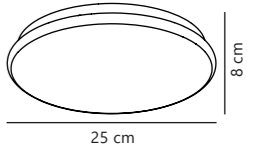

Measurements	Dimmable	LED W	Lifespan	Masterbox
H: 11,5 cm, Ø: 41 cm	No, cannot be dimmed	36W	30000 hours	Qty. 3

Montone 25 Ceiling

White 2015176101
Metal

- Integrated LED
- 2700 kelvin
- IP44
- 800 lm
- Not dimmable
- Ra 80
- 120°
- Class 1
- 5 year LED guarantee