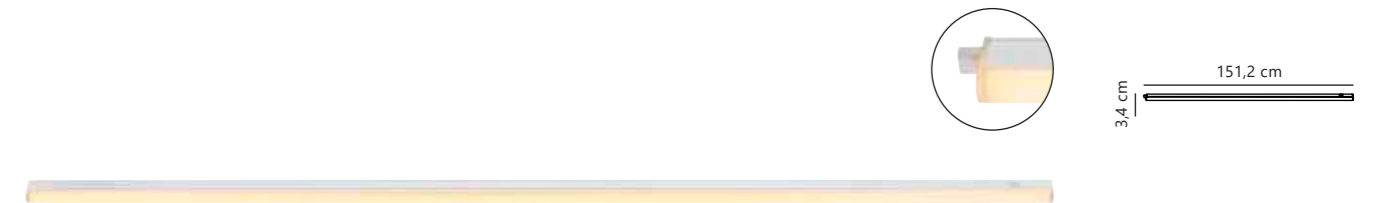

Renton 150 4000K Under-cabinet

White 2111056101
Plastic