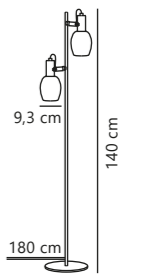

Arild Table

NEW
Black 2312305003
Metal/Glass

E14
(excl.)

IP20

Not
dimmable

150 cm

Class 2

Measurements	Dimmable	Cable info	Switch	Max. W	Masterbox
H: 45 cm, W: 26 cm, L: 26 cm, shade Ø: 9,3 cm, tube Ø: 1,15 cm	No, cannot be dimmed	Black Textile Not replaceable	On the cable	40W	Qty. 3

Arild Floor

NEW
Black 2312324003
Metal/Glass

E14
(excl.)

IP20

Not
dimmable

180 cm

Class 2

Measurements	Dimmable	Cable info	Switch	Max. W	Masterbox
H: 140 cm, W: 31 cm, L: 31 cm, shade Ø: 9,3 cm, tube Ø: 1,56 cm	No, cannot be dimmed	Black Textile Not replaceable	On the cable	40W	Qty. 3