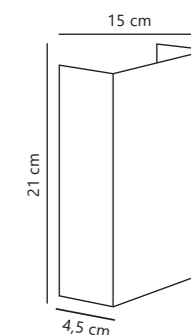

Measurements	Dimmable	LED W	Lifespan	Masterbox
H: 21 cm, W: 15 cm, D: 4,5 cm	No, cannot be dimmed	10,4W	30000 hours	Qty. 3

Find the rest of the Fold series in the Minimalistic section on page 440

Helix Wall designed by Bønnelycke MDD