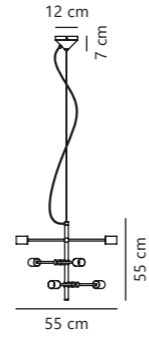

Measurements	Dimmable	Cable info	Canopy info	Max. W	Masterbox
H: 79 cm, W: 55 cm, L: 55 cm, shade Ø: 4,2 cm, tube Ø: 1,9 cm	Yes, can be dimmed by choosing a dimmable bulb	Black Textile Not replaceable	Black Metal 12 x 7 cm	6x25W	Qty. 2