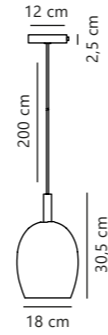

Uma 18 Pendant

Measurements	Dimmable	Cable info	Canopy info	Max. W	Masterbox
H: 30,5 cm, W: 18 cm, L: 18 cm, shade Ø: 18 cm	Yes, can be dimmed by choosing a dimmable bulb	Black/Gold Textile Not replaceable	Black/Gold Metal 12 x 2,5 cm	40W	Qty. 3