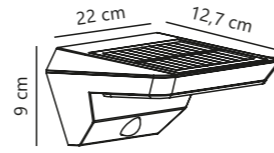

Agena Solar Wall

EXEMPT

Black 2118221003
Plastic

- Integrated LED
- Solar charging
- 3000 kelvin
- IP44
- 400 lm
- Not dimmable
- Ra 80
- Sensor
- Class 3
- LED guarantee

Measurements	Battery info	Sensor info	LED W	Lifespan	Masterbox
H: 9 cm, L: 22 cm, D: 12,7 cm	Type: Lithium-ion	Type: Motion Angle: 100° Range: 0-8 m	5W	30000 hours	Qty. 3