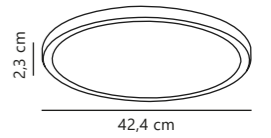

Oja 42 IP20 4000K Step-Dim Ceiling