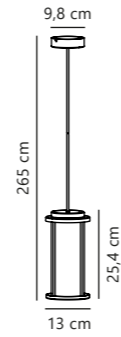

Measurements	Dimmable	Cable info	Canopy info	Max. W	Masterbox
H: 25,4 cm, W: 13 cm, L: 13 cm, shade Ø: 9,9 cm, Ø: 13 cm	Yes, can be dimmed by choosing a dimmable bulb	Black Rubber Not replaceable	Galvanized/Brass Galvanized steel 9,8 x 2,6 cm	15W	Qty. 3