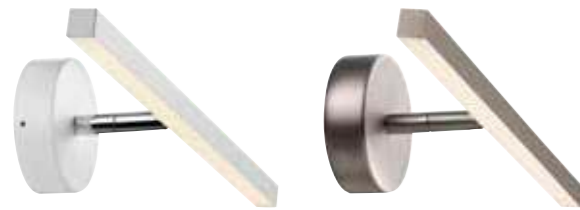

IP S13 40 Bathroom lighting designed by Bønnelycke MDD