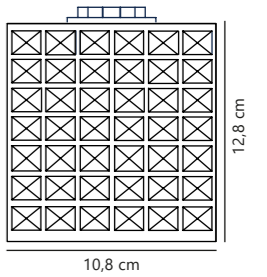

Measurements	Dimmable	Cable info	Switch	Max. W	Masterbox
H: 12,8 cm, Ø: 10,8 cm	No, cannot be dimmed	Black Textile Not replaceable	On the cable	60W	Qty. 3