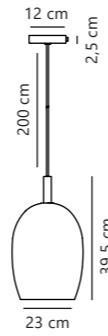

Uma 23 Pendant

Measurements	Dimmable	Cable info	Canopy info	Max. W	Masterbox
H: 39,5 cm, W: 23 cm, L: 23 cm, shade Ø: 23 cm	Yes, can be dimmed by choosing a dimmable bulb	Black/Gold Textile Not replaceable	Black/Gold Metal 12 x 2,5 cm	40W	Qty. 3