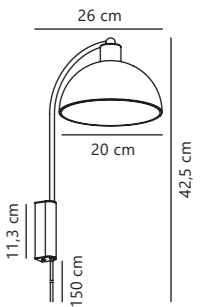

Ellen 20 Wall

NEW
White 2213721001
Metal

NEW
Black 2213721003
Metal

NEW
Chrome 2213721033
Metal

NEW
Brass 2213701035
Metal

Measurements	Dimmable	Cable info	Switch	Max. W	Masterbox
H: 43 cm, W: 26 cm, L: 26 cm, shade Ø: 20 cm, shade H: 20 cm	No, cannot be dimmed	White/Black/Clear Textile/Plastic Not replaceable	On the cable	40W	Qty. 3