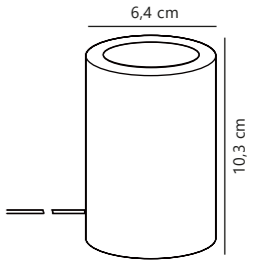

Siv Marble Table