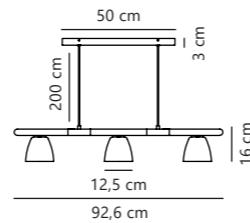

Measurements	Dimmable	Cable info	Canopy info	Max. W	Masterbox
H: 16 cm, W: 12,5 cm, L: 92,6 cm, shade Ø: 12,5 cm	Yes, can be dimmed by choosing a dimmable bulb	Black Textile Not replaceable	Black Metal 50 x 4 x 3 cm	3x35W	Qty. 2