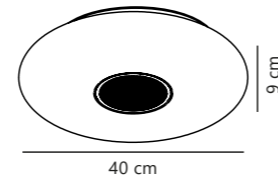

Djay Smart Colour Ceiling