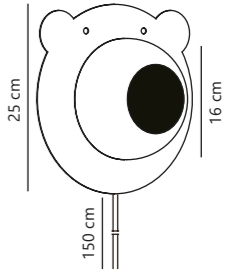

Bruna Bear Wall

NEW
Brown 2312951018
Metal/Glass

Measurements	Dimmable	Cable info	Switch	Max. W	Masterbox
H: 25 cm, W: 25 cm, shade Ø: 16 cm, Ø: 16 cm	No, cannot be dimmed	White Plastic Replaceable	On the cable	25W	Qty. 3