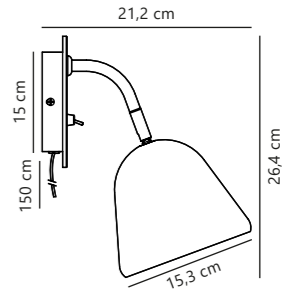

Measurements	Dimmable	Cable info	Switch	Max. W	Masterbox
H: 26,4 cm, W: 15,3 cm, L: 21,2 cm, shade Ø: 15,3 cm, projection: 21,2 cm, tube Ø: 1,25 cm	No, cannot be dimmed	White Plastic Replaceable	On the fixture	15W	Qty. 3