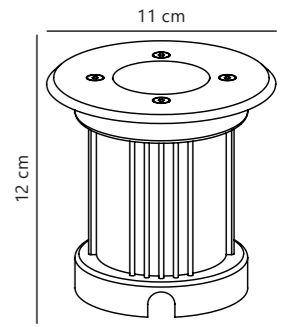

Measurements	Dimmable	Max. W	Masterbox
H: 12 cm, Ø: 11 cm	Yes, can be dimmed by choosing a dimmable bulb	35W	Qty. 3