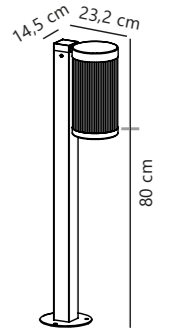

Only for sale in the UK

Coupar Garden designed by Says Who

White 2218088001
Aluminium

Black 2218088003
Aluminium

Sanded 2218088008
Aluminium

Item no. 22039931
Fits on garden base

Measurements	Dimmable	Max. W	Masterbox
H: 80 cm, W: 14,5 cm, shade Ø: 14,5 cm, tube: 5 cm, D: 23,2 cm	Yes, can be dimmed by choosing a dimmable bulb	25W	Qty. 3