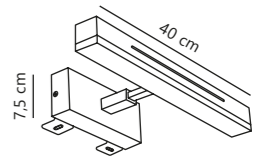

Otis 40 Wall

White 2015401001
Aluminium

Chrome 2015401033
Aluminium

Measurements	Dimmable	LED W	Lifespan	Masterbox
H: 7,5 cm, W: 40 cm, projection: 15,1 cm	2-step Moodmaker™ Step 1 100% Step 2 Night light	14W	25000 hours	Qty. 3