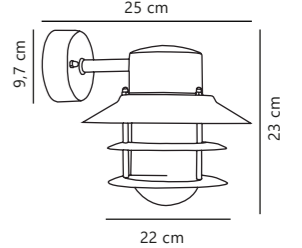

Measurements	Dimmable	Max. W	Masterbox
H: 23 cm, shade Ø: 22 cm, D: 25 cm, wall base: 9,7 cm	Yes, can be dimmed by choosing a dimmable bulb	60W	Qty. 3

Blokhuis Garden