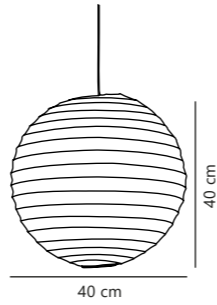

Measurements	Cable info	Canopy info	Max. W	Masterbox
H: 40 cm, shade Ø: 40 cm, shade H: 40 cm, Ø: 40 cm	-	-	15W	Qty. 12