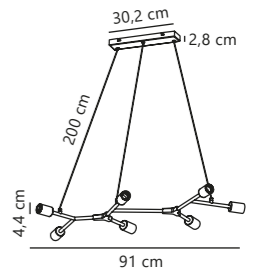

Measurements	Dimmable	Cable info	Canopy info	Max. W	Masterbox
H: 4,4 cm, W: 91 cm, L: 45 cm	Yes, can be dimmed by choosing a dimmable bulb	Black Plastic Not replaceable	Black Metal 30,2 x 9 x 2,8 cm	7x60W	Qty. 3