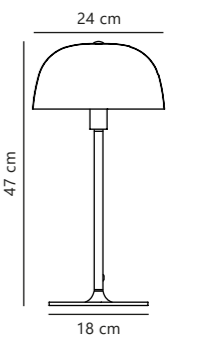

Measurements	Dimmable	Cable info	Switch	Max. W	Masterbox
H: 47 cm, shade Ø: 24 cm, tube Ø: 1,6 cm	No, cannot be dimmed	Black Textile Not replaceable	On the cable	40W	Qty. 3