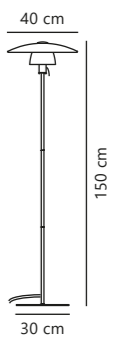

Measurements	Dimmable	Cable info	Switch	Max. W	Masterbox
H: 150 cm, W: 40 cm, L: 40 cm, shade Ø: 40 cm, tube Ø: 1,55 cm	No, cannot be dimmed	Black Textile Not replaceable	On the fixture	25W	Qty. 2