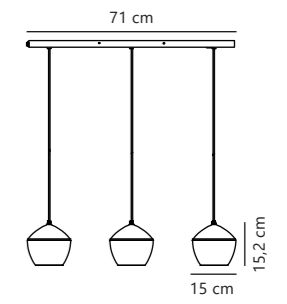

Measurements	Dimmable	Cable info	Canopy info	Max. W	Masterbox
H: 15,2 cm, W: 15 cm, L: 71 cm, shade Ø: 15 cm	Yes, can be dimmed by choosing a dimmable bulb	Black Textile Not replaceable	Brass Metal 70 x 5 x 2,5 cm	3x25W	Qty. 3