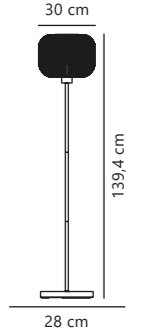

Measurements	Dimmable	Cable info	Switch	Max. W	Masterbox
H: 139,4 cm, shade Ø: 30 cm	No, cannot be dimmed	White Textile Not replaceable	On the cable	40W	Qty. 2