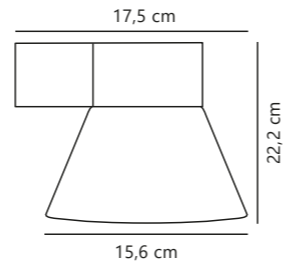

Measurements	Dimmable	Max. W	Masterbox
H: 22,2 cm, W: 15,6 cm, shade Ø: 15,6 cm, Ø: 15,6 cm, D: 17,5 cm	Yes, can be dimmed by choosing a dimmable bulb	25W	Qty. 3