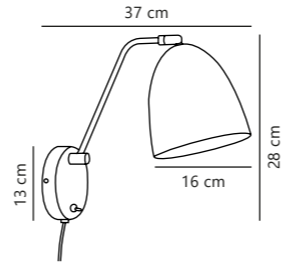

Measurements	Dimmable	Cable info	Switch	Max. W	Masterbox
H: 30 cm, shade Ø: 16 cm, projection: 37 cm, wall base: 12 cm	No, cannot be dimmed	White/Black Plastic Replaceable	On the base	15W	Qty. 2