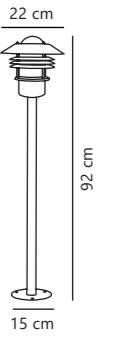

Measurements	Dimmable	Max. W	Masterbox
H: 92 cm, W: 22 cm, L: 22 cm, shade Ø: 22 cm, tube Ø: 3,5 cm	Yes, can be dimmed by choosing a dimmable bulb	60W	Qty. 3