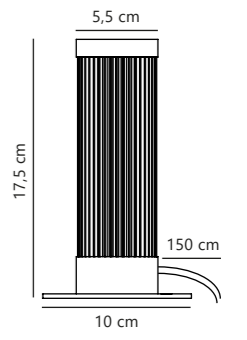

Measurements	Dimmable	Cable info	Switch	Max. W	Masterbox
H: 17,5 cm, W: 10 cm, L: 10 cm, shade Ø: 5,5 cm	No, cannot be dimmed	Black Textile Not replaceable	On the cable	40W	Qty. 6