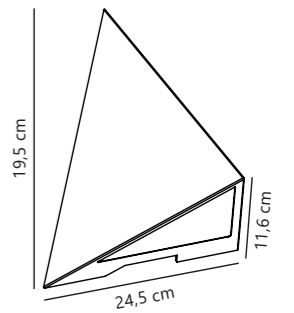

Kinver 26 Wall

White 2118181001
Aluminium

Black 2118181003
Aluminium

Measurements	Dimmable	LED W	Lifespan	Masterbox
H: 9 cm, W: 26 cm, D: 3,3 cm	No, cannot be dimmed	10W	25000 hours	Qty. 3

Konit Wall

NEW
Black 2320651003
Plastic