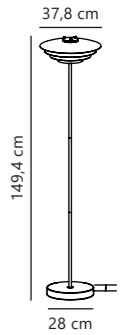

Measurements	Dimmable	Cable info	Switch	Max. W	Masterbox
H: 150 cm, W: 38 cm, L: 38 cm, shade Ø: 38 cm, tube Ø: 1,6 cm	No, cannot be dimmed	White/Grey Plastic Not replaceable	On the cable	25W	Qty. 2