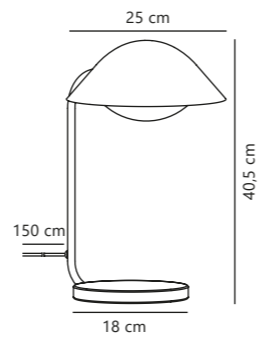

Freya Table designed by Says Who

Black 2213115003
Metal