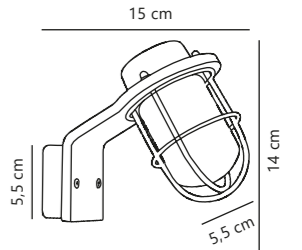

Measurements	Dimmable	Max. W	Masterbox
H: 14 cm, W: 8,6 cm, shade Ø: 5,5 cm, projection: 15 cm, wall base: 5,5 x 5,5 cm	Yes, can be dimmed by choosing a dimmable bulb	40W	Qty. 3