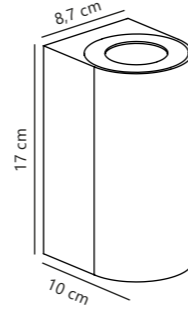

Canto Maxi 2 Wall designed by Bønnelycke MDD

GU10
(excl.)

IP44

Dimmable

Class 1

Parallel connection

Measurements	Dimmable	Max. W	Masterbox
H: 17 cm, W: 8,7 cm, D: 10 cm	Yes, can be dimmed by choosing a dimmable bulb	2x28W	Qty. 3

Find the rest of the Canto series in the Seaside section on page 496

Canto Maxi Kubi 2 Wall designed by Bønnelycke MDD

GU10
(excl.)

IP44

Dimmable

Class 1

Parallel connection

Measurements	Dimmable	Max. W	Masterbox
H: 17 cm, W: 8,7 cm, D: 10 cm	Yes, can be dimmed by choosing a dimmable bulb	2x28W	Qty. 3

Find the rest of the Canto series in the Seaside section on page 497