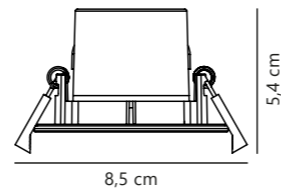

Don Smart 3-Kit Colour Downlight