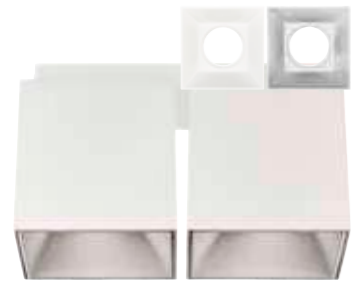

Ethan 2-Spot Ceiling

Matt white 2110410101
Aluminium