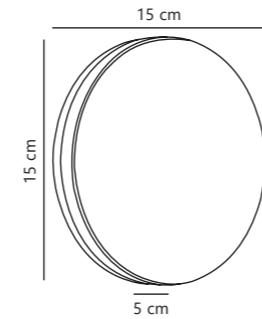

Measurements	Dimmable	LED W	Lifespan	Masterbox
W: 15 cm, L: 15 cm, shade Ø: 15 cm, D: 5 cm	No, cannot be dimmed	7,2W	20000 hours	Qty. 3