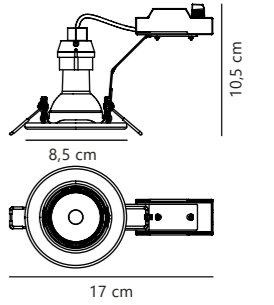

Canis 4000K Downlight