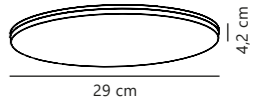

Vic 29 4000K Ceiling