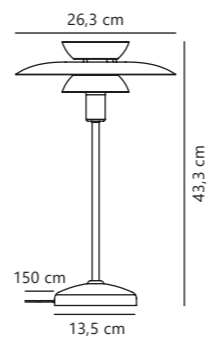

Measurements	Dimmable	Cable info	Switch	Max. W	Masterbox
H: 43 cm, W: 26 cm, L: 26 cm, shade Ø: 26 cm, tube Ø: 1,15 cm	No, cannot be dimmed	Black Textile Not replaceable	On the cable	25W	Qty. 3