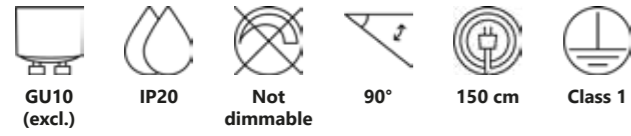

Brushed steel 2113171032
Metal

Measurements	Dimmable	Cable info	Switch	Max. W	Masterbox
H: 8 cm, W: 8 cm, L: 8 cm, shade Ø: 3,6 cm	No, cannot be dimmed	Black Plastic Replaceable	On the cable	35W	Qty. 6