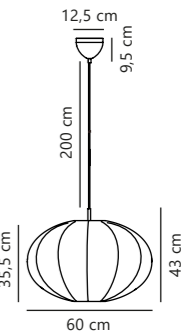

Measurements	Dimmable	Cable info	Canopy info	Max. W	Masterbox
H: 43 cm, W: 60 cm, L: 60 cm, shade Ø: 60 cm	Yes, can be dimmed by choosing a dimmable bulb	White Plastic Not replaceable	White Plastic 12,5 x 9,5 cm	40W	Qty. 3