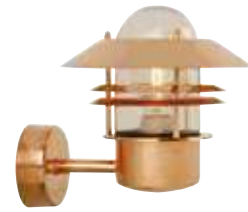

Blokhuis Up Wall

Copper 25011030
Copper