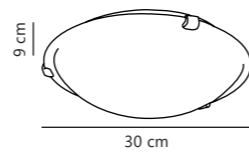

Measurements	Dimmable	Max. W	Masterbox
H: 9 cm, Ø: 30,0 cm	Yes, can be dimmed by choosing a dimmable bulb	60W	Qty. 3