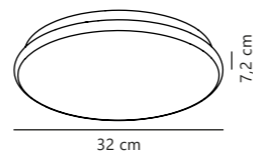

Montone 33 4000K Sensor Ceiling