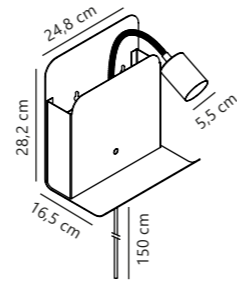

Measurements	Dimmable	Cable info	Switch	Max. W	Masterbox
H: 28,2 cm, W: 24,8 cm, L: 16,5 cm, shade Ø: 5,5 cm, projection: 16,5 cm	No, cannot be dimmed	White/Black Plastic Not replaceable	On the fixture	35W	Qty. 2