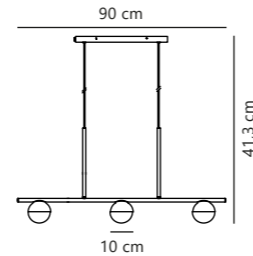

- G9 (excl.)
- IP20
- Dimmable
- 200 cm
- Class 2

Measurements	Dimmable	Cable info	Canopy info	Max. W	Masterbox
H: 41,3 cm, W: 10 cm, L: 90 cm, shade Ø: 10 cm	Yes, can be dimmed by choosing a dimmable bulb	Black/White Textile	Black/Brass Metal 40 x 5 x 2,5 cm	3x5W	Qty. 2