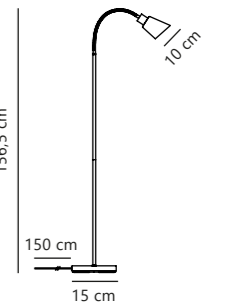

Measurements	Dimmable	Cable info	Switch	Max. W	Masterbox
H: 156,5 cm, W: 23 cm, L: 23 cm, shade Ø: 10 cm, tube Ø: 1,53 cm	No, cannot be dimmed	Black Plastic Not replaceable	On the cable	25W	Qty. 2