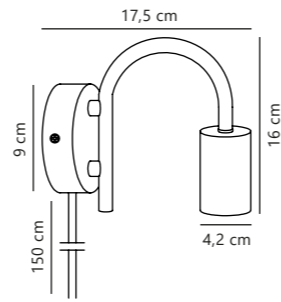

Measurements	Dimmable	Cable info	Switch	Max. W	Masterbox
H: 16 cm, W: 9 cm, L: 17,5 cm, projection: 17,5 cm, tube Ø: 1,13 cm	No, cannot be dimmed	Black Plastic Replaceable	On the cable	25W	Qty. 3