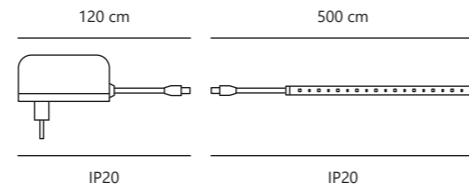

- Integrated LED
- 2700 kelvin
- IP23
- 900 lm
- Not dimmable
- Ra 80
- 120 cm
- 120°
- Class 3
- 5 year LED guarantee

Measurements	Dimmable	Cable info	LED W	Lifespan	Masterbox
H: 0,2 cm, W: 0,8 cm, L: 500 cm	No, cannot be dimmed	White	8,7W	30000 hours	Qty. 6