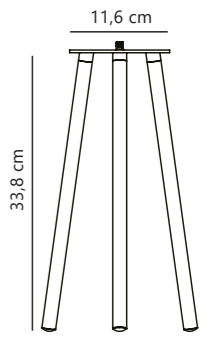

Measurements	Masterbox
H: 33,8 cm, W: 17,9 cm, L: 15,7 cm, tube Ø: 1,6 cm	Qty. 3