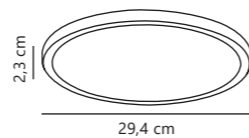

Oja 29 IP20 2700K Ceiling