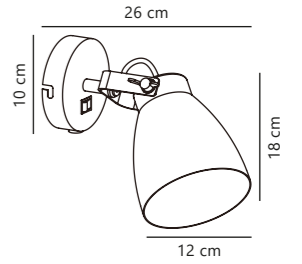

Measurements	Dimmable	Cable info	Switch	Max. W	Masterbox
H: 18 cm, shade Ø: 12 cm, projection: 26 cm, wall base: Ø 10 cm	No, cannot be dimmed	White/Black Plastic Replaceable	On the fixture	25W	Qty. 3