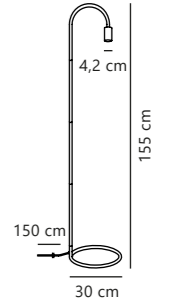

Measurements	Dimmable	Cable info	Switch	Max. W	Masterbox
H: 155 cm, W: 30 cm, L: 30 cm, tube Ø: 1,53 cm	No, cannot be dimmed	Black Plastic Not replaceable	On the cable	25W	Qty. 3