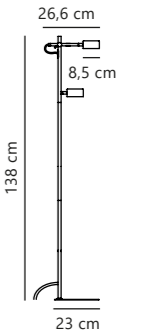

Clyde Floor