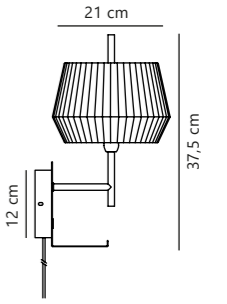

Measurements	Dimmable	Cable info	Switch	Max. W	Masterbox
H: 37,5 cm, W: 21 cm, L: 24 cm, shade Ø: 21 cm, projection: 24 cm	No, cannot be dimmed	Black Plastic Replaceable	On the fixture	40W	Qty. 3