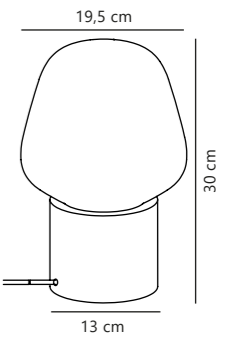

Measurements	Dimmable	Cable info	Switch	Max. W	Masterbox
H: 30 cm, W: 19,5 cm, L: 19,5 cm, shade Ø: 19,5 cm	No, cannot be dimmed	Black Plastic Not replaceable	On the cable	25W	Qty. 3