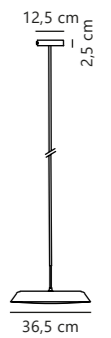

Measurements	Dimmable	Cable info	Canopy info	LED W	Lifespan	Masterbox
H: 17,15 cm, W: 36,5 cm, L: 36,5 cm, shade Ø: 36,5 cm	Dim to warm 2200-2700 K	White Textile Not replaceable	White Metal 12,5 x 2,5 cm	22,3W	25000 hours	Qty. 3