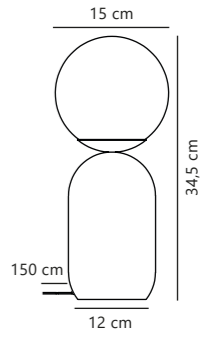

Measurements	Dimmable	Cable info	Switch	Max. W	Masterbox
H: 34,5 cm, W: 15 cm, L: 15 cm, shade Ø: 15 cm	No, cannot be dimmed	Black/White Textile Not replaceable	On the cable	25W	Qty. 3