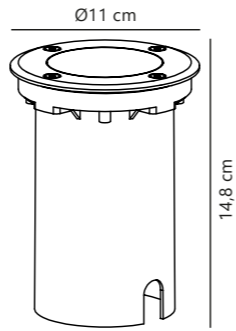

Measurements	Dimmable	Max. W	Masterbox
H: 14,8 cm, W: 11 cm, L: 11 cm	Yes, can be dimmed by choosing a dimmable bulb	15W	Qty. 3