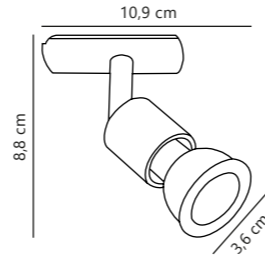

Frøya Link Track Light