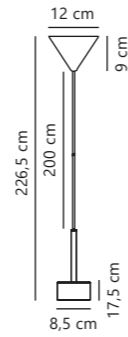

- Integrated LED
- 2700 kelvin
- IP20
- 350 lm
- Moodmaker
- Ra 80
- 200 cm
- Class 2
- 5 year LED guarantee

Measurements	Dimmable	Cable info	LED W	Lifespan	Masterbox
H: 17,5 cm, W: 8,5 cm, L: 8,5 cm, shade Ø: 8,5 cm	3-step Moodmaker™ Step 1 All on Step 2 Centre on Step 3 Ring on	Black Textile Not replaceable	4W	25000 hours	Qty. 6