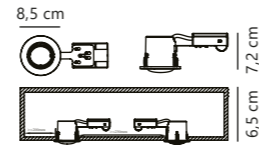

Measurements	Built-in info	Dimmable	Max. W	Masterbox
H: 7,2 cm, Ø: 8,5 cm	Cutout Ø: 7,6 cm Built-in height: 6,8 cm	Yes, can be dimmed by choosing a dimmable bulb	8W LED	Qty. 3