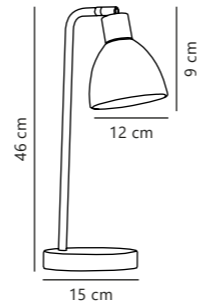

Measurements	Dimmable	Cable info	Switch	Max. W	Masterbox
H: 46 cm, shade Ø: 12 cm, shade H: 9 cm, projection: 22 cm, tube Ø: 1,2 cm	No, cannot be dimmed	Black/Clear Plastic Not replaceable	On the cable	40W	Qty. 3