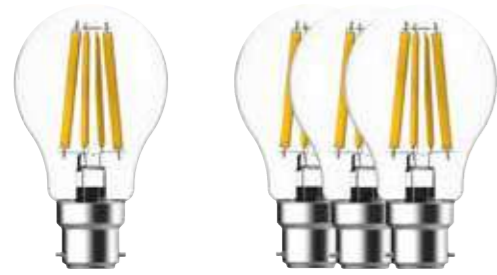

B22 | A60 | 2700 K | 1521 lm

1-pack Clear 5211027421
Glass

3-pack Clear 5211027423
Glass