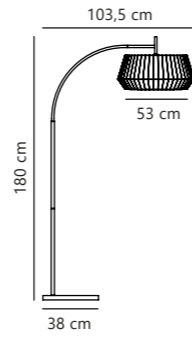

Dicte Floor designed by Says Who