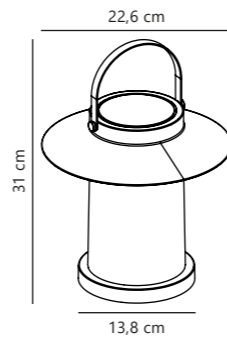

Measurements	Battery info	Sensor info	LED W	Masterbox
H: 22,2 cm, W: 22,6 cm, L: 22,6 cm, shade Ø: 22,6 cm	Type: Lithium-ion Lasting time: 5-5,5 hours Recharging time: 12 hours (by sunlight) 8 hours (by USB cable)	Type: Twilight	2W	Qty. 3