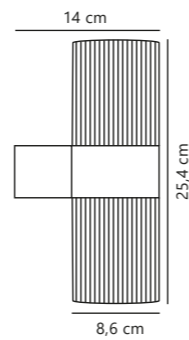

Measurements	Dimmable	Max. W	Masterbox
H: 25,4 cm, W: 8,6 cm, shade Ø: 8,6 cm, Ø: 8,6 cm, D: 14 cm	Yes, can be dimmed by choosing a dimmable bulb	2x25W	Qty. 3