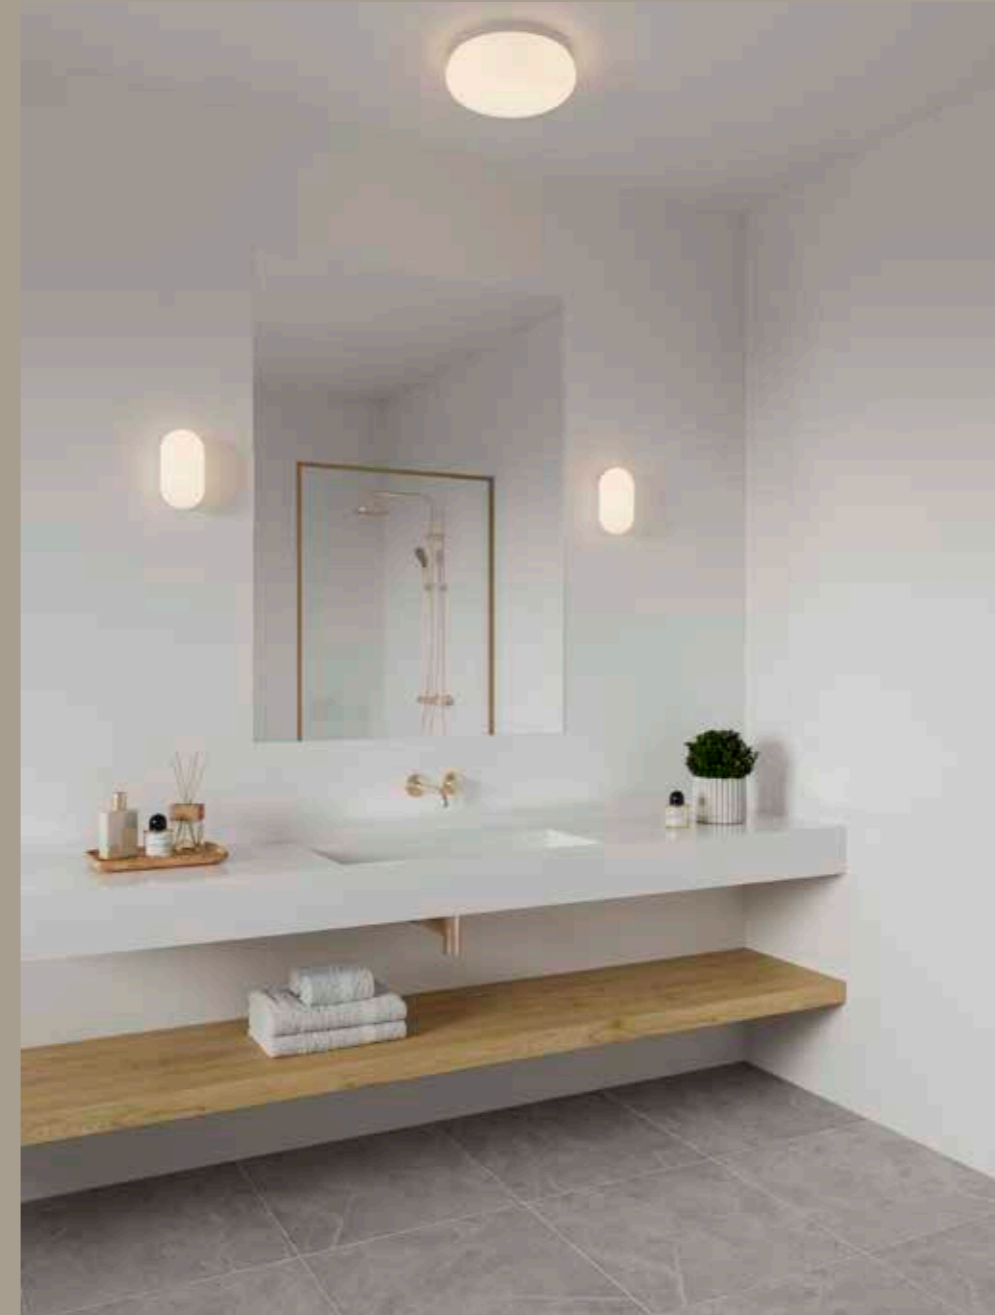

Foam series

Foam is a ceiling light with a streamlined and simple design. The high IP rating (IP44) makes it perfect for the bathroom. Provides a diffused and pleasant light.