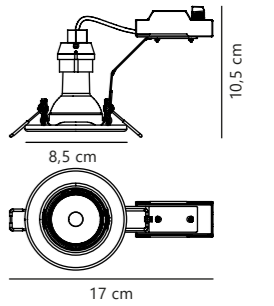

Canis 6500K Downlight