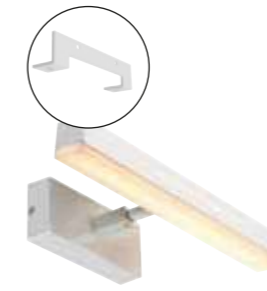

Chrome 2015401033
Aluminium