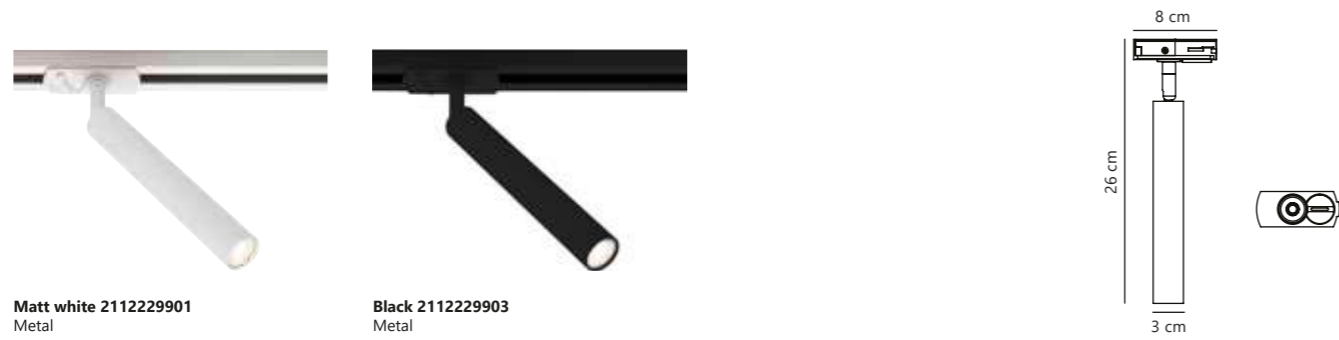

Omari Link Track Light