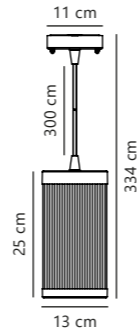

Coupar Pendant designed by Says Who

White 2218053001
Plastic

Black 2218053003
Plastic

Sanded 2218053008
Plastic

Measurements	Dimmable	Cable info	Canopy info	Max. W	Masterbox
H: 25 cm, W: 13 cm, L: 13 cm, shade Ø: 13 cm	Yes, can be dimmed by choosing a dimmable bulb	Black Rubber Not replaceable	White/Black/Sanded Metal 11 x 3,7 cm	25W	Qty. 3