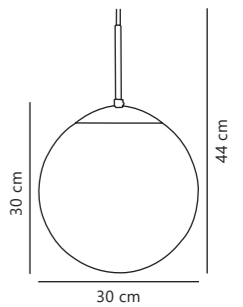

Measurements	Dimmable	Cable info	Canopy info	Max. W	Masterbox
H: 44 cm, shade Ø: 30 cm, shade H: 30 cm	Yes, can be dimmed by choosing a dimmable bulb	Clear Plastic Not replaceable	White Plastic 12,5 x 8,5 cm	25W	Qty. 3