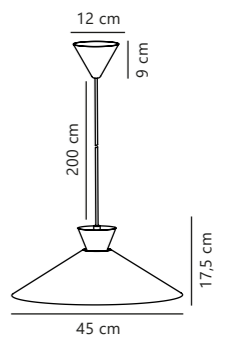

Dial 45 Pendant designed by Says Who

White 2213353001
Metal

NEW
Black 2213353003
Metal

Grey 2213353010
Metal

Yellow 2213353026
Metal

Measurements	Dimmable	Cable info	Canopy info	Max. W	Masterbox
H: 17,5 cm, W: 45 cm, L: 45 cm, shade Ø: 45 cm	Yes, can be dimmed by choosing a dimmable bulb	White/Black/Grey/Yellow Plastic Not replaceable	White/Matt black Plastic 12 x 9 cm	40W	Qty. 2