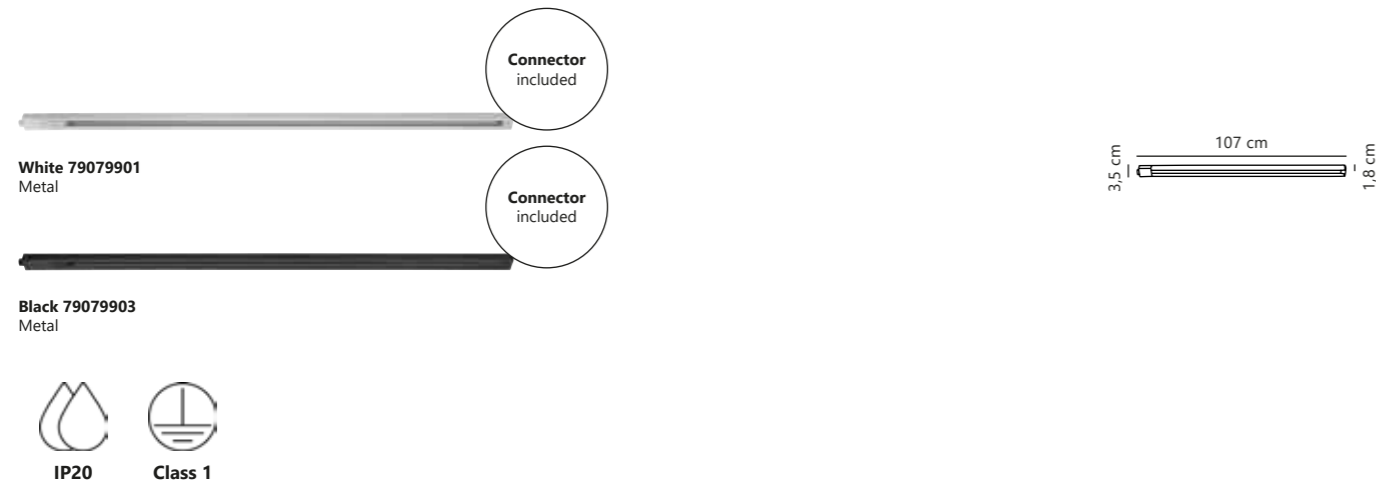

Link 1m Track Light

Measurements	Max. W	Masterbox
W: 3,5 cm, L: 107 cm, projection: 1,8 cm	690W	Qty. 3