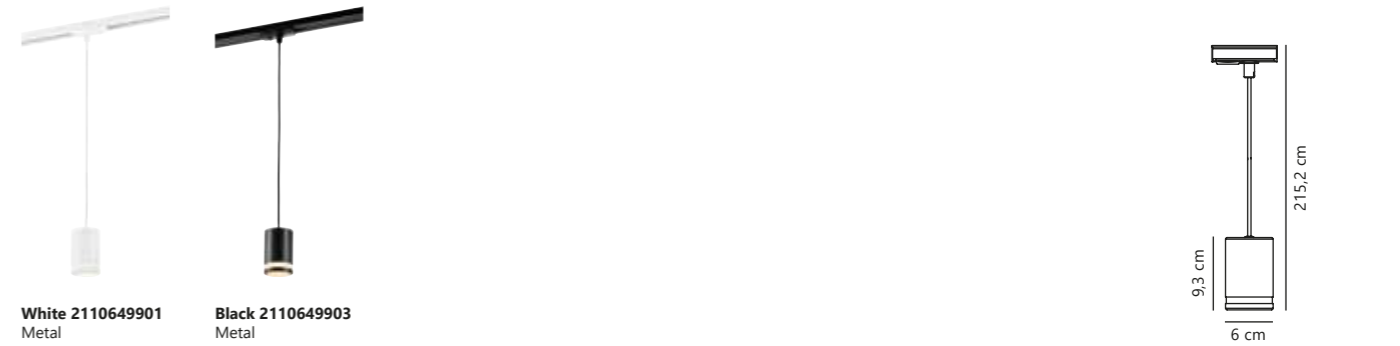

Rondie Link Track Light

Measurements	Dimmable	Cable info	Max. W	Masterbox
H: 215,2 cm, W: 6 cm, L: 9,3 cm, shade Ø: 6 cm	Yes, can be dimmed by choosing a dimmable bulb	White/Black Not replaceable	35W	Qty. 3