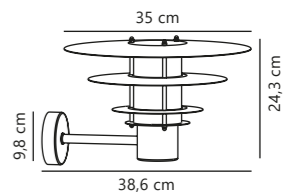

Bastia 35 Wall

Black 2118051003
Metal

E27
(excl.)

IP54

Dimmable

Class 1

Parallel connection

Measurements	Dimmable	Max. W	Masterbox
H: 24,3 cm, shade Ø: 35 cm, D: 38,6 cm, wall base: 9,8 cm	Yes, can be dimmed by choosing a dimmable bulb	20W	Qty. 2

Find the rest of the Bastia series in the Seaside section on page 491