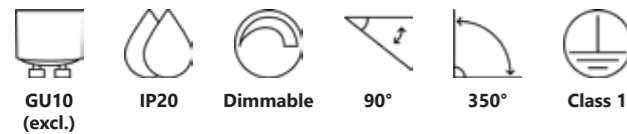

Koniekel Link Track Light

Matt white 2110629901
Metal

Glass and metal shade included

Matt black 2110629903
Metal

Glass and metal shade included

Measurements	Dimmable	Max. W	Masterbox
H: 17,13 cm, W: 10,37 cm, L: 8 cm, shade Ø: 8 cm	Yes, can be dimmed by choosing a dimmable bulb	50W	Qty. 3