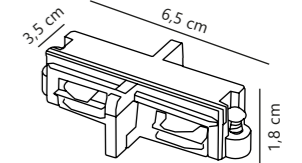

IP20

Class 1

Measurements	Max. W	Masterbox
W: 3,5 cm, L: 6,5 cm, projection: 1,8 cm	690W	Qty. 6