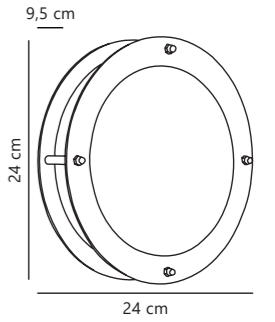

Measurements	Dimmable	Max. W	Masterbox
Ø: 24 cm, D: 9,5 cm	Yes, can be dimmed by choosing a dimmable bulb	60W	Qty. 3