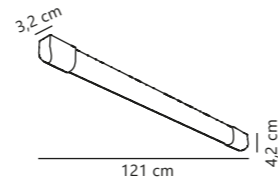

Measurements	Dimmable	LED W	Lifespan	Masterbox
H: 4,2 cm, W: 3,2 cm, L: 61 cm	No, cannot be dimmed	10W	25000 hours	Qty. 6

Arlington 120 Batten

White 47836101
Plastic

Integrated LED

4000 kelvin

IP20

1900 lm

Not dimmable