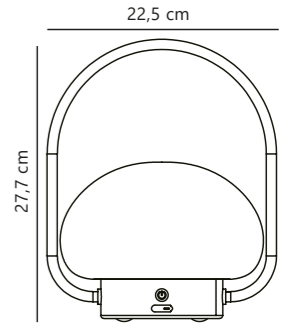

Measurements	Dimmable	Cable info	Battery info	LED W	Lifespan	Masterbox
H: 27,7 cm, W: 22,5 cm, L: 20 cm, Ø: 22,5 cm	3-step Moodmaker™ Step 1 300 lm Step 2 200 lm Step 3 100 lm	Black Plastic	Type: Lithium-ion Lasting time: 300lm/5h; 200lm/10h; 100lm/18h Recharging time: 6 hours	4,8W	30000 hours	Qty. 3