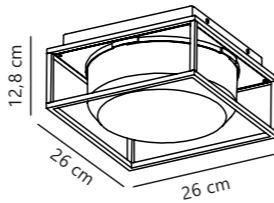

Griffin Ceiling

designed by Says Who