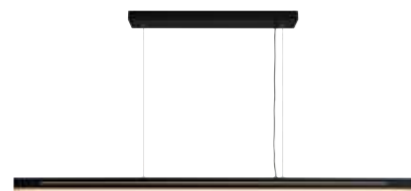

Skylar Pendant

Black 2113003003
Aluminium