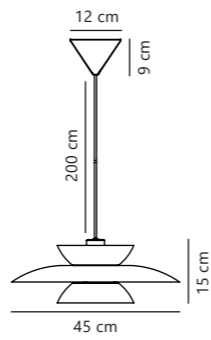

Measurements	Dimmable	Cable info	Canopy info	Max. W	Masterbox
H: 15 cm, W: 45 cm, L: 45 cm, shade Ø: 45 cm	Yes, can be dimmed by choosing a dimmable bulb	Black Textile Not replaceable	Black Plastic 12 x 9 cm	40W	Qty. 2