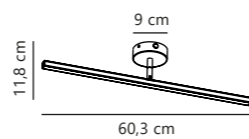

IP S13 60 Bathroom lighting designed by Bønnelycke MDD