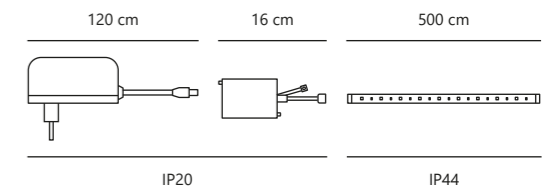

Measurements	Dimmable	Cable info	LED W	Lifespan	Masterbox
H: 0,15 cm, W: 1 cm, L: 500 cm	By remote	White Plastic	18W	35000 hours	Qty. 6