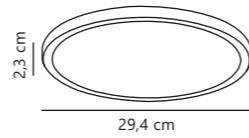

Oja 29 IP20 4000K Step-Dim Ceiling