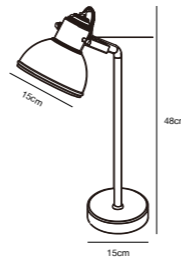

Aslak Floor

Black 46724003
Metal

Measurements	Dimmable	Cable info	Switch	Max. W	Masterbox
H: 140 cm, shade Ø: 23 cm	No, cannot be dimmed	Black Plastic Not replaceable	On the cable	15W	Qty. 3

Aslak Table

Black 46685003
Metal