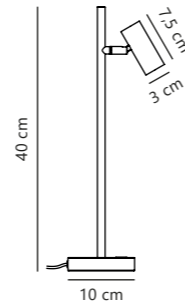

Omari Table

Measurements	Dimmable	Cable info	Switch	Canopy info	LED W	Lifespan	Masterbox
H: 40 cm, W: 10 cm, L: 15,5 cm, shade Ø: 3 cm, tube Ø: 1,15 cm	Touch	White/Black Plastic Not replaceable	On the fixture	-	3,2W	25000 hours	Qty. 3