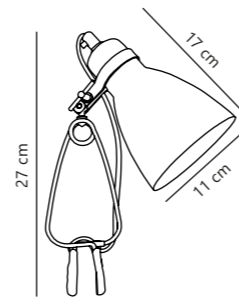

Cyclone Clamp lamp

White 73072001
Metal

Black 73072003
Metal

Measurements	Dimmable	Cable info	Switch	Max. W	Masterbox
H: 27 cm, shade Ø: 11 cm, shade H: 17 cm	No, cannot be dimmed	White/Black Plastic Not replaceable	On the cable	15W	Qty. 3