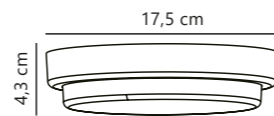

Cuba Outdoor Bright Round Wall