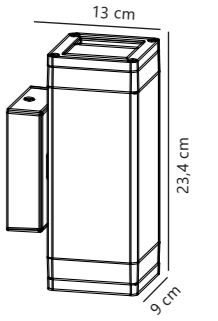

Measurements	Dimmable	Max. W	Masterbox
H: 29,6 cm, W: 20 cm, D: 24,8 cm	Yes, can be dimmed by choosing a dimmable bulb	40W	Qty. 3

Elm Double Wall

Black 45331003
Aluminium

Measurements	Dimmable	Max. W	Masterbox
H: 23,4 cm, W: 9 cm, D: 13 cm	Yes, can be dimmed by choosing a dimmable bulb	2x20W	Qty. 3