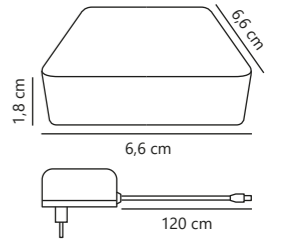

E27

2200-6500 kelvin

900 lm

Smart Dimmable

Ra 80

240°

Measurements	Bulb type	Dimmable	Wattage	Voltage	Lifespan	Standby W	Masterbox
H: 10,9 cm, Ø: 6 cm	E27 LED	Yes, has built-in dimmable light source with Nordlux Smart functionality	7W	220-240 Volt	25000 hours	<0,5W	Qty. 6

Only for sale in the UK