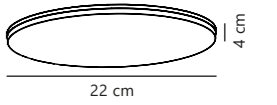

Vic 22 3000K Ceiling