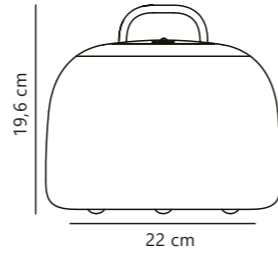

Measurements	Dimmable	Cable info	Battery info	LED W	Lifespan	Masterbox
H: 19,6 cm, W: 22 cm, L: 22 cm, Ø: 22 cm	3-step Moodmaker™ Step 1 300 lm Step 2 200 lm Step 3 100 lm	Black Plastic	Type: Lithium-ion Lasting time: 300lm/6h; 200lm/9h, 100lm/18h Recharging time: 6 hours	4,8W	30000 hours	Qty. 3