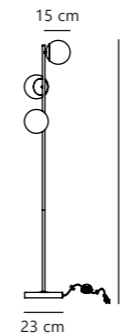

Measurements	Dimmable	Cable info	Switch	Max. W	Masterbox
H: 150 cm, shade Ø: 15 cm	No, cannot be dimmed	Black Textile Not replaceable	On the cable	3x15W	Qty. 2