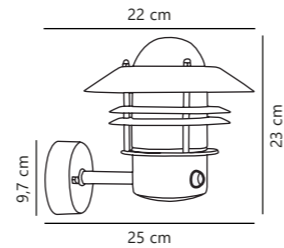

Measurements	Dimmable	Sensor info	Max. W	Masterbox
H: 23 cm, shade Ø: 22 cm, D: 25 cm, wall base: 9,7 cm	No, cannot be dimmed	Type: Motion & Twilight Angle: 100° Range: 0-8 m	60W	Qty. 3

Find the rest of the Blokhuis series in the Seaside section on page 494