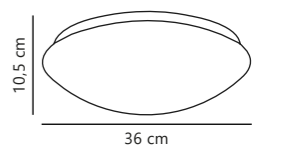

Ask 36 Ceiling

White 45376001
Metal

- Integrated LED
- 3000 kelvin
- IP44
- 1450 lm
- Not dimmable
- Ra 80
- 120°
- Class 1
- Parallel connection
- 5 year LED guarantee

Measurements	Dimmable	LED W	Lifespan	Masterbox
shade Ø: 36 cm	No, cannot be dimmed	16W	30000 hours	Qty. 3