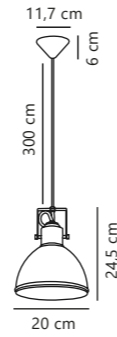

Arild Table

NEW
Black 2312305003
Metal/Glass

E14
(excl.)

IP20

Not
dimmable

150 cm

Class 2

Measurements	Dimmable	Cable info	Switch	Max. W	Masterbox
H: 45 cm, W: 26 cm, L: 26 cm, shade Ø: 9,3 cm, tube Ø: 1,15 cm	No, cannot be dimmed	Black Textile Not replaceable	On the cable	40W	Qty. 3

Arild Floor

NEW
Black 2312324003
Metal/Glass

E14
(excl.)

IP20

Not
dimmable

180 cm

Class 2

Measurements	Dimmable	Cable info	Switch	Max. W	Masterbox
H: 140 cm, W: 31 cm, L: 31 cm, shade Ø: 9,3 cm, tube Ø: 1,56 cm	No, cannot be dimmed	Black Textile Not replaceable	On the cable	40W	Qty. 3

Aslak Pendant

Black 46553003
Metal

Measurements	Dimmable	Cable info	Canopy info	Max. W	Masterbox
H: 24,5 cm, shade Ø: 20 cm, shade H: 24,5 cm	Yes, can be dimmed by choosing a dimmable bulb	Black Plastic Not replaceable	Black Plastic 11,7 x 6 cm	40W	Qty. 3