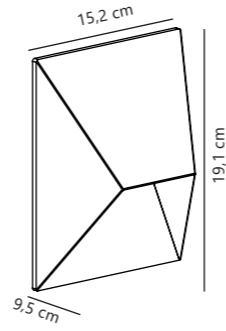

Measurements	Dimmable	Max. W	Masterbox
H: 19,1 cm, W: 15,2 cm, D: 9,5 cm	Yes, can be dimmed by choosing a dimmable bulb	25W	Qty. 3

Find the rest of the Pontio series in the Minimalistic section on page 459