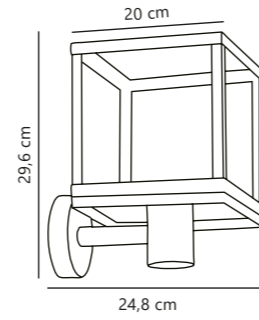

Measurements	Dimmable	Max. W	Masterbox
H: 29,6 cm, W: 20 cm, D: 24,8 cm	Yes, can be dimmed by choosing a dimmable bulb	40W	Qty. 3

Elm Double Wall

Black 45331003
Aluminium

Measurements	Dimmable	Max. W	Masterbox
H: 23,4 cm, W: 9 cm, D: 13 cm	Yes, can be dimmed by choosing a dimmable bulb	2x20W	Qty. 3