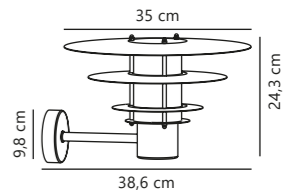

Bastia 35 Wall