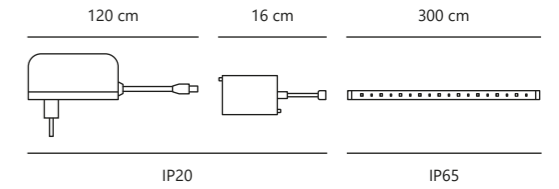

Smart LED Strip 3 meters