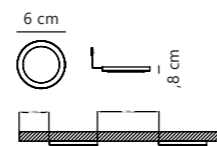

Measurements	Built-in info	Dimmable	LED W	Lifespan	Masterbox
H: 0,6 cm, Ø: 6,0 cm	Built-in height: 0,8 cm	No, cannot be dimmed	0,7W	30000 hours	Qty. 3