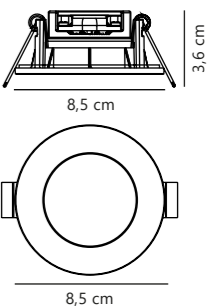

- Integrated LED
- 4000 kelvin
- IP65
- 400 lm
- Not dimmable
- Ra 80
- 360°
- Class 2
- Parallel connection
- LED guarantee

Measurements	Built-in info	Dimmable	LED W	Lifespan	Masterbox
H: 3,6 cm, Ø: 8,5 cm	Cutout Ø: 6,8-7,4 cm Built-in height: 4,6 cm	No, cannot be dimmed	4,5W	20000 hours	Qty. 3