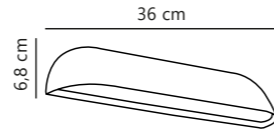

Front 36 Wall

designed by Holmbäck Nordentoft