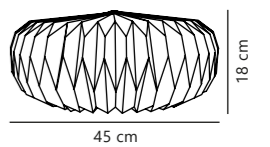

Belloy 30 Lamp shade

NEW
White 2312683201
Paper

Measurements	Cable info	Canopy info	Max. W	Masterbox
H: 26 cm, shade Ø: 30 cm, Ø: 30 cm	-	-	15W	Qty. 6

Belloy 45 Lamp shade

NEW
White 2312703201
Paper

Measurements	Cable info	Canopy info	Max. W	Masterbox
H: 18 cm, shade Ø: 45 cm, Ø: 45 cm	-	-	15W	Qty. 6