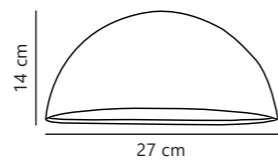

Measurements	Dimmable	Max. W	Masterbox
H: 14 cm, W: 27 cm, D: 14,5 cm	Yes, can be dimmed by choosing a dimmable bulb	60W	Qty. 3

Find the rest of the Scorpius series in the Seaside section on page 514