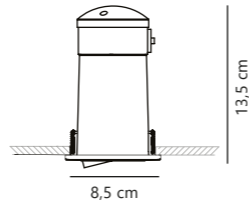

Measurements	Built-in info	Dimmable	Max. W	Masterbox
H: 13,5 cm, Ø: 8,5 cm	Cutout Ø: 7,6 cm Built-in height: 13,5 cm	Yes, can be dimmed by choosing a dimmable bulb	8W LED	Qty. 3