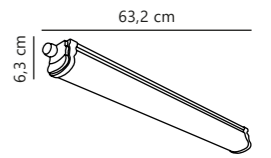

Oakland 60 Single Batten