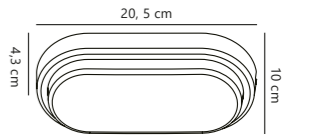

Cuba Outdoor Bright Round Wall

White 2019171001
Plastic

Measurements	Dimmable	LED W	Lifespan	Masterbox
W: 17,5 cm, shade Ø: 16,3 cm, Ø: 17,5 cm, D: 4,3 cm	No, cannot be dimmed	13,89W	30000 hours	Qty. 3

Cuba Outdoor Bright Oval Wall