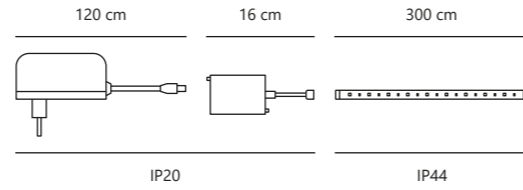

EXEMPT

White 2210409901
Plastic

Measurements	Dimmable	Cable info	LED W	Lifespan	Masterbox
H: 0,15 cm, W: 1 cm, L: 500 cm	By remote	White Plastic	18W	35000 hours	Qty. 6

LED Strip 3 meters

EXEMPT

White 47970000
Silicone