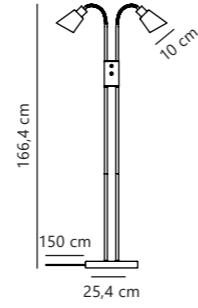

Measurements	Dimmable	Cable info	Switch	Max. W	Masterbox
H: 166,4 cm, W: 25,4 cm, L: 25,4 cm, shade Ø: 10 cm, tube Ø: 1,53 cm	No, cannot be dimmed	Black Plastic Not replaceable	On the fixture	2x25W	Qty. 2