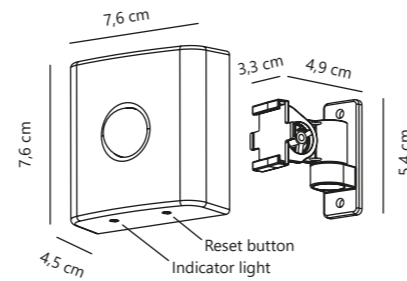

Measurements	Standby W	Sensor info	Masterbox
H: 7,6 cm, W: 4,5 cm, L: 7,6 cm, projection: 4,5 cm	<0,5W	Type: Motion & Twilight Angle: 100° Range: 0-12 m	Qty. 6

Smart Sensor

Smart Sensor is a wireless battery-operated lux and motion sensor with free mounting opportunities, as no cables to the sensor are required. The Smart Sensor can be connected to any of the Nordlux Smart Light bulbs and luminaires.

The sensor operates via Bluetooth and is connected to the Nordlux Smart Light app, where you easily regulate the motion and darkness sensitivity sensor. Mount the sensor directly on the wall or with the enclosed bracket to determine the direction of the sensor. The Smart Sensor being IP safe, makes it ideal for both outdoor and bathroom use and has a battery life of 400 days.