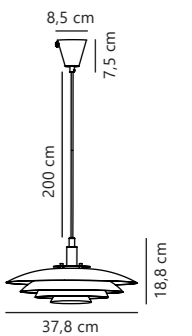

Measurements	Dimmable	Cable info	Canopy info	Max. W	Masterbox
H: 17 cm, shade Ø: 38 cm, shade H: 17 cm	Yes, can be dimmed by choosing a dimmable bulb	White/Grey/Black Plastic Not replaceable	White/Grey/Copper Metal 7,5 x 8,5 cm	40W	Qty. 3