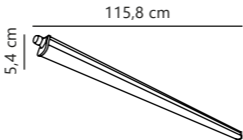

Westport 120 Double Batten

Grey 49676110

Plastic

- **Integrated LED**
- **4000 kelvin**
- **IP65**
- **4400 lm**
- **Not dimmable**
- **Ra 80**
- **125°**
- **Class 2**
- **LED guarantee**

Measurements	Dimmable	LED W	Lifespan	Masterbox
W: 5,4 cm, L: 115,8 cm, projection: 5,4 cm	No, cannot be dimmed	39W	25000 hours	Qty. 6