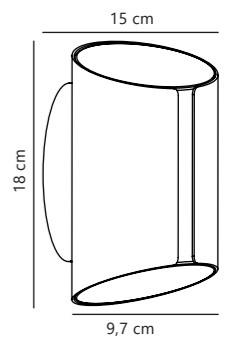

Integrated LED

2200-6500 kelvin

IP54

830 lm

Smart Dimmable

Ra 80

120°

Class 1

Parallel connection

LED guarantee

Measurements	Dimmable	LED W	Standby W	Lifespan	Masterbox
H: 18 cm, W: 15 cm, projection: 9,7 cm, D: 9,7 cm	Yes, has built-in dimmable light source with Nordlux Smart functionality	10W	<0,5W	25000 hours	Qty. 3