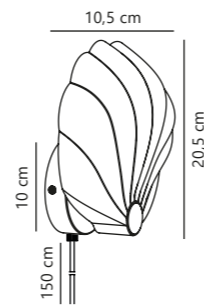

Konchi Wall

NEW

White 2312901001
Metal

NEW

Green 2312901023
Metal

E14
(excl.)

IP20

Not
dimmable

45°

150 cm

Class 2

Measurements	Dimmable	Cable info	Switch	Max. W	Masterbox
H: 20,5 cm, W: 20 cm, L: 20 cm, shade Ø: 20 cm	No, cannot be dimmed	White Plastic Replaceable	On the cable	25W	Qty. 3