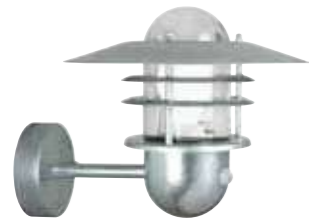

Agger Sensor Wall

Galvanized 74501031
Galvanized steel