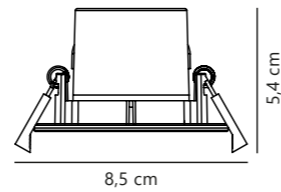

Don Smart Colour Downlight