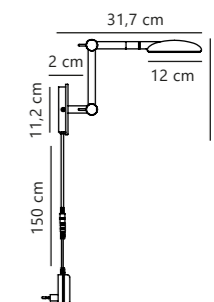

- **Integrated LED**
- **2700 kelvin**
- **IP20**
- **410 lm**
- **Moodmaker**
- **Ra 80**
- **90°**
- **150 cm**
- **Class 3**
- **5 year LED guarantee**

Measurements	Dimmable	Cable info	Switch	LED W	Lifespan	Masterbox
H: 21 cm, W: 12 cm, L: 31,8 cm, shade Ø: 12 cm, projection: 31,8 cm, tube Ø: 1,6 cm	Touch	Black Textile Not replaceable	On the fixture	5W	20000 hours	Qty. 3