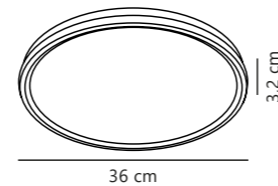

Liva Smart Colour Ceiling

NEW
White 2110826101
Plastic

NEW
Black 2110826103
Plastic

Measurements	Dimmable	LED W	Standby W	Lifespan	Masterbox
H: 3,2 cm, projection: 3,2 cm, Ø: 36 cm	Yes, has built-in dimmable light source with Nordlux Smart functionality	21W	<0,5W	25000 hours	Qty. 3