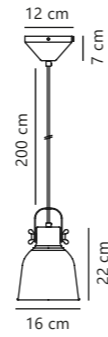

Adrian 16 Pendant

Anthracite 48783003
Metal

Measurements	Dimmable	Cable info	Canopy info	Max. W	Masterbox
H: 24 cm, W: 16 cm, L: 16 cm, shade Ø: 16 cm, shade H: 22 cm	Yes, can be dimmed by choosing a dimmable bulb	Black/White Textile Not replaceable	Black Metal 12 x 7 cm	25W	Qty. 6