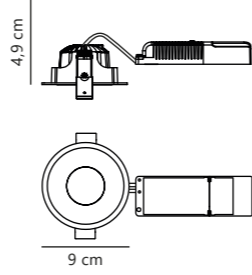

Albric Downlight

NEW
White 2310340001
Aluminium

NEW
Black 2310340003
Aluminium

- Integrated LED
- 2700 kelvin
- IP44
- 590 lm
- Dimmable
- Ra 90
- 38°
- Class 2
- Parallel connection
- Insulation mounting
- 5 year LED guarantee
- Antiglare

Measurements	Built-in info	Dimmable	LED W	Lifespan	Masterbox
H: 4,9 cm, Ø: 9 cm	Cutout Ø: 8,3 cm Built-in height: 4,9 cm	Yes, has built-in dimmable light source for wall dimmer	8W	40000 hours	Qty. 6