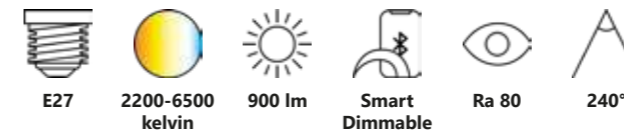

Measurements	Bulb type	Dimmable	Wattage	Voltage	Lifespan	Standby W	Masterbox
H: 10,9 cm, Ø: 6 cm	E27 LED	Yes, has built-in dimmable light source with Nordlux Smart functionality	7W	220-240 Volt	15000 hours	<0,5W	Qty. 6