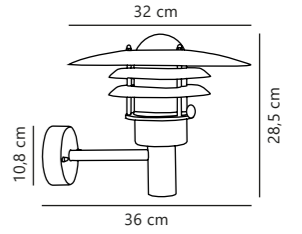

Measurements	Dimmable	Max. W	Masterbox
H: 28,5 cm, W: 36 cm, shade Ø: 32 cm, D: 36 cm, wall base: 10,8 cm	Yes, can be dimmed by choosing a dimmable bulb	60W	Qty. 3

Find the rest of the Lønstrup series in the Shade-on-shade section on page 482