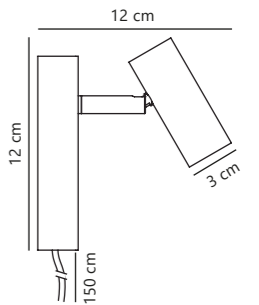

Omari 3-Spot

Measurements	Dimmable	Canopy info	LED W	Lifespan	Masterbox
H: 7,5 cm, W: 78 cm, L: 78 cm, shade Ø: 3 cm	3-step Moodmaker™ Step 1 320 lm Step 2 128 lm Step 3 25 lm	White/Black Metal 78 x 2,6 cm	3x12W	25000 hours	Qty. 3

Omari Pendant

Measurements	Dimmable	Cable info	Canopy info	LED W	Lifespan	Masterbox
H: 20 cm, W: 12 cm, L: 12 cm, shade Ø: 3 cm	3-step Moodmaker™ Step 1 320 lm Step 2 128 lm Step 3 25 lm	White/Black Plastic Not replaceable	White/Black Plastic 12,2 x 8,5 cm	4,4W	25000 hours	Qty. 3

Omari 5-Spot

Measurements	Dimmable	Canopy info	LED W	Lifespan	Masterbox
H: 7,5 cm, W: 118 cm, L: 118 cm, shade Ø: 3 cm	3-step Moodmaker™ Step 1 320 lm Step 2 128 lm Step 3 25 lm	White/Black Metal 118 x 2,6 cm	5x18,5W	25000 hours	Qty. 2

Omari Wall

Measurements	Dimmable	Cable info	Switch	LED W	Lifespan	Masterbox
H: 12 cm, W: 7 cm, L: 12 cm, shade Ø: 3 cm, projection: 12 cm	Touch	White/Black Plastic Replaceable	On the fixture	3,2W	25000 hours	Qty. 4