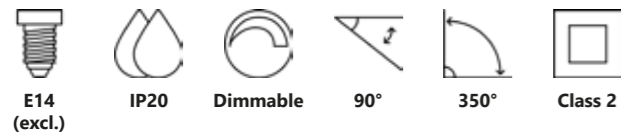

Measurements	Dimmable	Max. W	Masterbox
H: 19,5 cm, W: 3,5 cm, L: 8 cm, shade Ø: 8 cm	Yes, can be dimmed by choosing a dimmable bulb	40W	Qty. 3