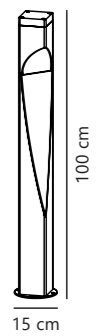

Measurements	Dimmable	Max. W	Masterbox
H: 100 cm, Ø: 15 cm	Yes, can be dimmed by choosing a dimmable bulb	28W	Qty. 3