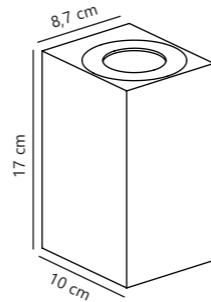

Canto Maxi 2 Wall designed by Bønnelycke MDD

GU10
(excl.)

IP44

Dimmable

Class 1

Parallel connection

Measurements	Dimmable	Max. W	Masterbox
H: 17 cm, W: 8,7 cm, D: 10 cm	Yes, can be dimmed by choosing a dimmable bulb	2x28W	Qty. 3

Find the rest of the Canto series in the Seaside section on page 496

Canto Maxi Kubi 2 Wall designed by Bønnelycke MDD

GU10
(excl.)

IP44

Dimmable

Class 1

Parallel connection

Measurements	Dimmable	Max. W	Masterbox
H: 17 cm, W: 8,7 cm, D: 10 cm	Yes, can be dimmed by choosing a dimmable bulb	2x28W	Qty. 3

Find the rest of the Canto series in the Seaside section on page 497