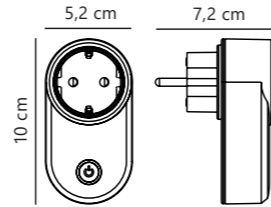

Smart EU Plug

EXEMPT

White 2170010001
Plastic

IP20

Class 2

Measurements	Standby W	Max. W	Lifespan	Masterbox
H: 7,2 cm, W: 5,2 cm, L: 10 cm, projection: 8,2 cm	<0,5W	2300W	25000 hours	Qty. 3

Smart Remote control