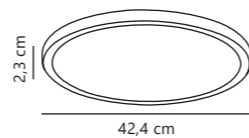

Oja 42 IP20 2700K Step-Dim Ceiling