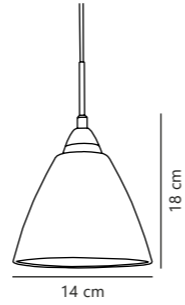

Measurements	Dimmable	Cable info	Canopy info	Max. W	Masterbox
H: 18 cm, shade Ø: 14 cm	Yes, can be dimmed by choosing a dimmable bulb	White Plastic Not replaceable	Chrome Metal 9 x 5,35 cm	40W	Qty. 3