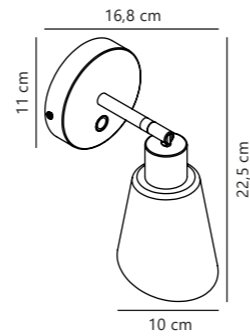

Measurements	Dimmable	Cable info	Switch	Max. W	Masterbox
H: 22,5 cm, W: 11 cm, L: 16,8 cm, shade Ø: 10 cm, projection: 16,8 cm	No, cannot be dimmed	Black Plastic Replaceable	On the fixture	25W	Qty. 3