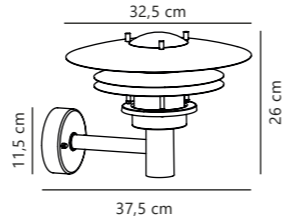

Amalienborg Wall designed by Horn