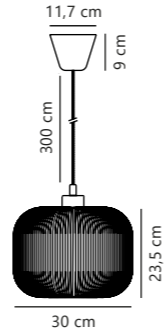

Measurements	Dimmable	Cable info	Canopy info	Max. W	Masterbox
H: 23,5 cm, shade Ø: 30 cm	Yes, can be dimmed by choosing a dimmable bulb	White Textile Not replaceable	White Plastic 12,2 x 9 cm	40W	Qty. 2