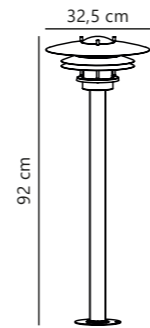

Amalienborg Garden designed by Horn