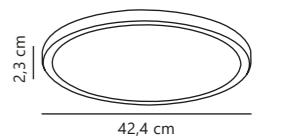

Oja 42 IP20 2700K Ceiling