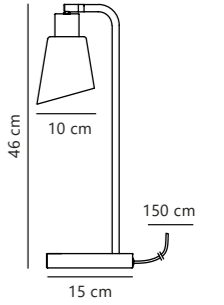

Measurements	Dimmable	Cable info	Switch	Max. W	Masterbox
H: 46 cm, W: 15 cm, L: 16,7 cm, shade Ø: 10 cm, tube Ø: 1,27 cm	No, cannot be dimmed	Black Plastic Not replaceable	On the fixture	25W	Qty. 3