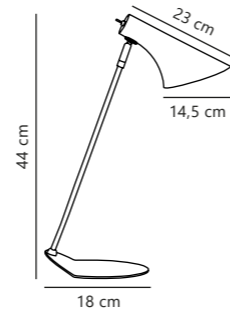

Measurements	Dimmable	Cable info	Switch	Max. W	Masterbox
H: 44 cm, shade Ø: 14,5 cm, shade H: 23 cm, tube Ø: 1 cm	No, cannot be dimmed	White/Black Textile Not replaceable	On the fixture	40W	Qty. 2