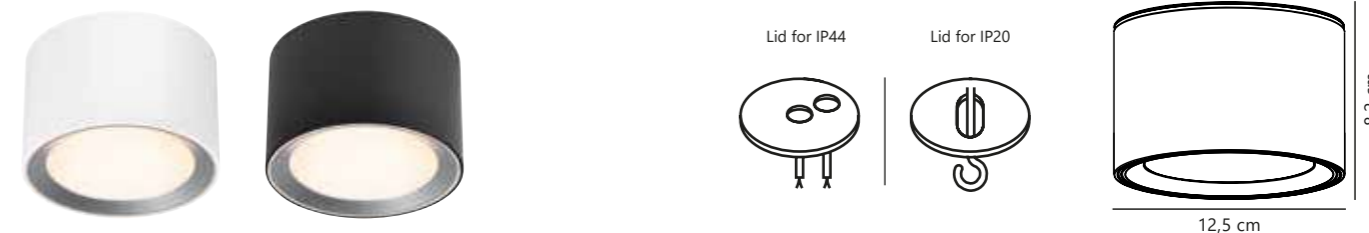

Landon Smart Ceiling

White 2110840101
Metal

Black 2110840103
Metal