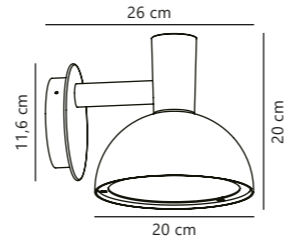

Measurements	Dimmable	Max. W	Masterbox
H: 20 cm, shade Ø: 20 cm, D: 26 cm, wall base: 11,6 cm	Yes, can be dimmed by choosing a dimmable bulb	20W	Qty. 3

Find the rest of the Arki series in the Minimalistic section on page 472