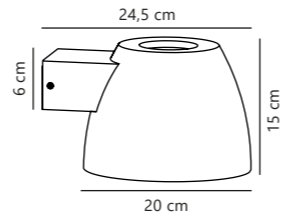

Bell Wall

Measurements	Dimmable	Max. W	Masterbox
H: 15 cm, shade Ø: 20 cm, D: 24,5 cm, wall base: 9,5 x 6 cm	Yes, can be dimmed by choosing a dimmable bulb	15W	Qty. 3

Cardiff Down Wall

Measurements	Dimmable	Max. W	Masterbox
H: 40 cm, W: 21 cm, D: 27 cm, wall base: 12,5 x 20 cm	Yes, can be dimmed by choosing a dimmable bulb	60W	Qty. 3

Cardiff Up Wall

Measurements	Dimmable	Max. W	Masterbox
H: 40 cm, W: 22,5 cm, D: 27 cm, wall base: 12,5 x 20 cm	Yes, can be dimmed by choosing a dimmable bulb	60W	Qty. 3

Cardiff Garden

Measurements	Dimmable	Max. W	Masterbox
H: 100 cm, W: 22,5 cm, shade Ø: 22,5 cm, tube Ø: 4 cm	Yes, can be dimmed by choosing a dimmable bulb	60W	Qty. 3