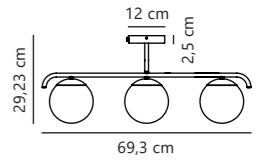

Measurements	Dimmable	Canopy info	Max. W	Masterbox
H: 29,23 cm, W: 14,5 cm, L: 69,3 cm, shade Ø: 14,5 cm	Yes, can be dimmed by choosing a dimmable bulb	Black/Brass Metal 12 x 2,5 cm	3x25W	Qty. 3