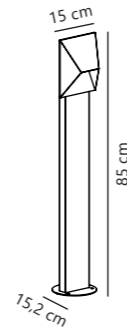

Pontio Garden designed by Says Who

Measurements	Dimmable	Max. W	Masterbox
H: 85 cm, W: 15 cm, L: 15 cm, D: 15,2 cm	Yes, can be dimmed by choosing a dimmable bulb	25W	Qty. 3

Find the rest of the Pontio series in the Seaside section on page 517