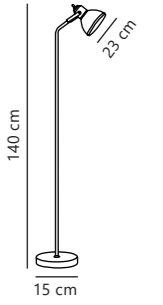

Measurements	Dimmable	Cable info	Switch	Max. W	Masterbox
H: 140 cm, shade Ø: 23 cm	No, cannot be dimmed	Black Plastic Not replaceable	On the cable	15W	Qty. 3