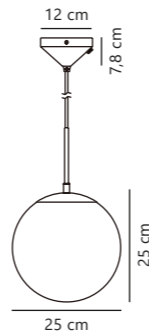

Measurements	Dimmable	Cable info	Canopy info	Max. W	Masterbox
H: 40 cm, W: 25 cm, L: 25 cm, shade Ø: 25 cm, shade H: 25 cm	Yes, can be dimmed by choosing a dimmable bulb	White Plastic Not replaceable	Brass Metal 12 x 7,8 cm	25W	Qty. 3