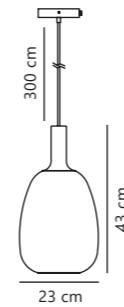

Measurements	Dimmable	Cable info	Canopy info	Max. W	Masterbox
H: 43 cm, shade Ø: 23 cm	Yes, can be dimmed by choosing a dimmable bulb	White/Black Textile Not replaceable	White/Black Metal 12 x 2,5 cm	60W	Qty. 3