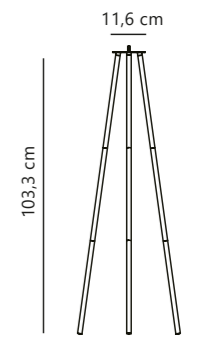

Black 2018044003
Metal

Nature(brown) 2018044014
Wood

Measurements	Masterbox
H: 103,3 cm, W: 36,7 cm, L: 32 cm, tube Ø: 1,6 cm	Qty. 3

Kettle To-Go Spike Accessories designed by Says Who

Black 2018028003
Metal