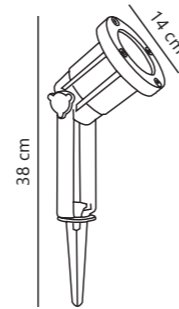

Measurements	Dimmable	Cable info	Max. W	Masterbox
H: 38 cm, Ø: 10 cm, D: 14 cm	Yes, can be dimmed by choosing a dimmable bulb	Black Rubber Not replaceable	35W	Qty. 3