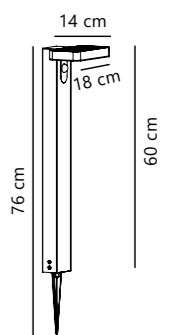

Rica Square Solar Garden

EXEMPT