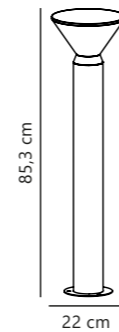

Measurements	Dimmable	Max. W	Masterbox
H: 18,8 cm, W: 25 cm, D: 14,6 cm	Yes, can be dimmed by choosing a dimmable bulb	25W	Qty. 3

Noorstad Garden

NEW

Black 2318198003
Metal

Item no. 22039931
Fits on garden base