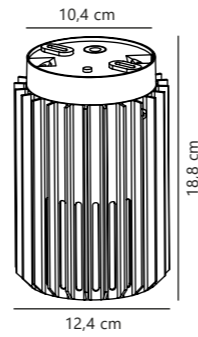

Watch the full ambience video

JACOB JENSEN DESIGN

Aludra Ceiling designed by Jacob Jensen Design

Black 211800603 Aluminium
Aluminium 2118006010 Aluminium
Brown metallic 2118006061 Aluminium

Measurements	Dimmable	Max. W	Masterbox
H: 18,8 cm, shade Ø: 12,4 cm	Yes, can be dimmed by choosing a dimmable bulb	15W	Qty. 3