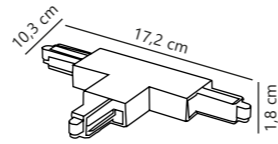

IP20

Class 1

Measurements	Max. W	Masterbox
H: 1,8 cm, W: 10,3 cm, L: 17,2 cm	660W	Qty. 6