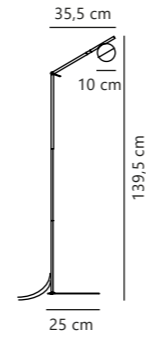

Measurements	Dimmable	Cable info	Switch	Max. W	Masterbox
H: 139,5 cm, W: 25 cm, L: 35,5 cm, shade Ø: 10 cm, tube Ø: 1,35 cm	No, cannot be dimmed	Black/White Textile Not replaceable	On the cable	5W	Qty. 2