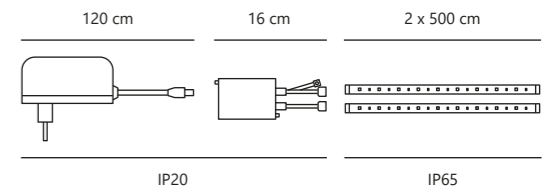

Smart LED Strip 2x5 meters