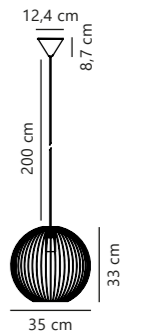

Measurements	Dimmable	Cable info	Canopy info	Max. W	Masterbox
H: 33 cm, W: 35 cm, L: 35 cm, shade Ø: 35 cm	Yes, can be dimmed by choosing a dimmable bulb	Black Textile Not replaceable	Black Plastic 12,4 x 8,7 cm	60W	Qty. 2