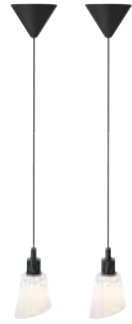

Molli Pendant

Black 2112803003
Glass