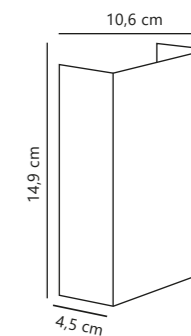

Measurements	Dimmable	LED W	Lifespan	Masterbox
H: 14,9 cm, W: 10,6 cm, D: 4,5 cm	No, cannot be dimmed	7,5W	25000 hours	Qty. 3

Find the rest of the Fold series in the Minimalistic section on page 440