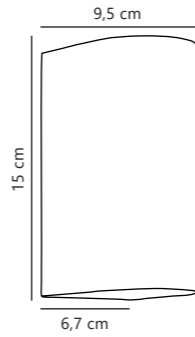

Measurements	Dimmable	LED W	Lifespan	Masterbox
H: 15 cm, W: 6,7 cm, D: 9,5 cm, wall base: 5,5 x 14 cm	No, cannot be dimmed	13,3W	20000 hours	Qty. 6

Asbol Round Wall

3 light effects included

Black 84971003
Aluminium