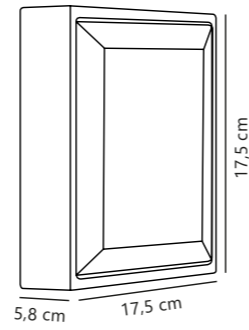

- Integrated LED
- 2700 kelvin
- IP54
- 600 lm
- Not dimmable
- Ra 80
- Class 2
- 5 year LED guarantee

Measurements	Dimmable	LED W	Lifespan	Masterbox
W: 17,5 cm, L: 17,5 cm, D: 5,8 cm	No, cannot be dimmed	9W	30000 hours	Qty. 3