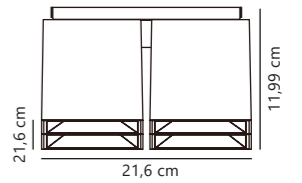

Measurements	Dimmable	Max. W	Masterbox
H: 11,99 cm, W: 21,6 cm, L: 21,6 cm	Yes, can be dimmed by choosing a dimmable bulb	4x50W	Qty. 3