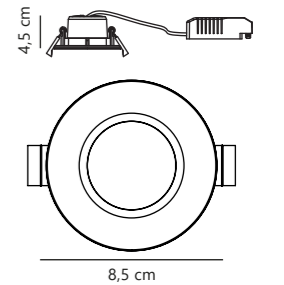

Tiaki Downlight

White 49570101
Plastic

NEW
Black 49570103
Plastic

Nickel 49570155
Plastic

- Integrated LED
- 2700-4000 kelvin
- IP65
- 345 lm
- Moodmaker
- Ra 80
- 100°
- Class 2
- Parallel connection
- 5 year LED guarantee

Measurements	Built-in info	Dimmable	LED W	Lifespan	Masterbox
H: 4,5 cm, Ø: 8,5 cm	Cutout Ø: 7,2 cm Built-in height: 5,5 cm	2-step Moodmaker™ Step 1 2700 K Step 2 4000 K	6,5W	20000 hours	Qty. 3