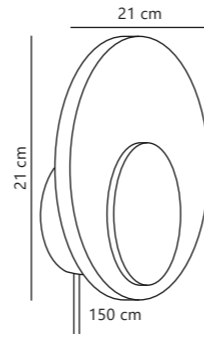

Measurements	Dimmable	Cable info	Switch	LED W	Lifespan	Masterbox
H: 21 cm, W: 21 cm, L: 21 cm, shade Ø: 21 cm, wall base: 10 x 4 cm	3-step Moodmaker™ Step 1 260/160/110 lm Step 2 170/100/65 lm Step 3 85/40/30 lm	Black Textile Replaceable	On the cable	6,2W	20000 hours	Qty. 3