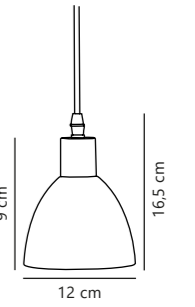

Measurements	Dimmable	Cable info	Canopy info	Max. W	Masterbox
H: 16 cm, shade Ø: 12 cm, shade H: 9 cm	Yes, can be dimmed by choosing a dimmable bulb	Clear Plastic Not replaceable	White Plastic 9,2 x 7,2 cm	2x40	Qty. 3