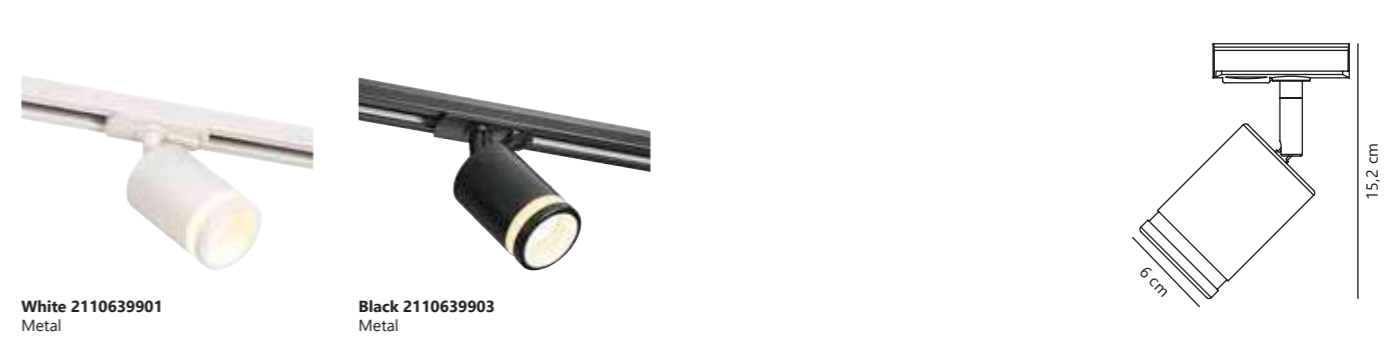

Rondie Link Track Light

Measurements	Dimmable	Max. W	Masterbox
H: 15,2 cm, W: 6 cm, L: 9,3 cm, shade Ø: 6 cm	Yes, can be dimmed by choosing a dimmable bulb	35W	Qty. 3