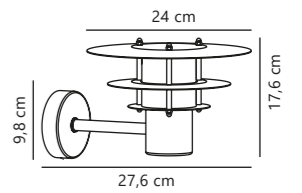

Bastia 24 Wall

Black 2118041003
Metal

E14
(excl.)

IP54

Dimmable

Class 1

Parallel connection

Measurements	Dimmable	Max. W	Masterbox
H: 17,6 cm, shade Ø: 24 cm, D: 27,6 cm, wall base: 9,8 cm	Yes, can be dimmed by choosing a dimmable bulb	12W	Qty. 3

Find the rest of the Bastia series in the Seaside section on page 491