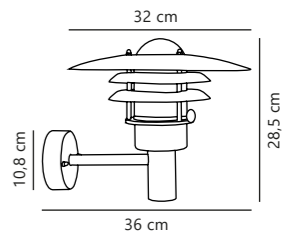

Measurements	Dimmable	Sensor info	Max. W	Masterbox
H: 28,5 cm, W: 36 cm, shade Ø: 32 cm, D: 36 cm, wall base: 10,8 cm	No, cannot be dimmed	Type: Motion & Twilight Angle: 100° Range: 0-8 m	60W	Qty. 3

Find the rest of the Lønstrup series in the Shade-on-shade section on page 482