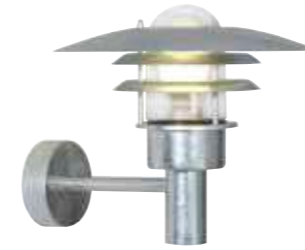

Lønstrup 32 Wall

Galvanized 71411031
Galvanized steel