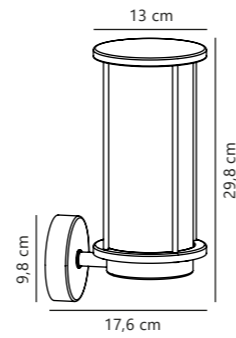

Measurements	Dimmable	Max. W	Masterbox
H: 29,8 cm, W: 13 cm, shade Ø: 9,9 cm, Ø: 13 cm, D: 17,6 cm	Yes, can be dimmed by choosing a dimmable bulb	15W	Qty. 3