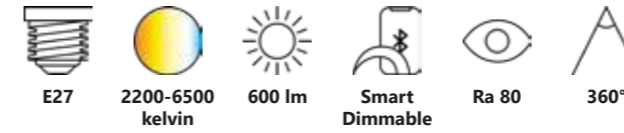

Measurements	Bulb type	Dimmable	Wattage	Voltage	Lifespan	Standby W	Masterbox
H: 10,4 cm, Ø: 6 cm	E27 LED	Yes, has built-in dimmable light source with Nordlux Smart functionality	4,7W	220-240 Volt	15000 hours	<0,5W	Qty. 6