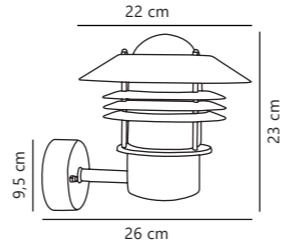

Measurements	Dimmable	Max. W	Masterbox
H: 23 cm, W: 22 cm, shade Ø: 22 cm, D: 26 cm, wall base: 9,5 cm	Yes, can be dimmed by choosing a dimmable bulb	60W	Qty. 3

Find the rest of the Vejers series in the Seaside section on page 522