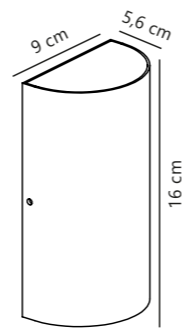

Rold Round Wall

Measurements	Dimmable	LED W	Lifespan	Masterbox
H: 16 cm, W: 9 cm, D: 5,6 cm, wall base: 8 x 14,3 cm	No, cannot be dimmed	10,5W	25000 hours	Qty. 3