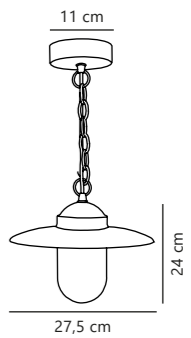

Find the rest of the Blokhuis series in the Seaside section on page 494

Luxembourg Pendant

Rusty 72805009
Metal

Measurements	Dimmable	Cable info	Canopy info	Max. W	Masterbox
H: 24 cm, W: 27,5 cm, shade Ø: 27,5 cm, D: 27,5 cm, wall base: 11 cm	Yes, can be dimmed by choosing a dimmable bulb	Black Rubber Not replaceable	Rusty Metal 10,9 x 2,15 cm	60W	Qty. 3