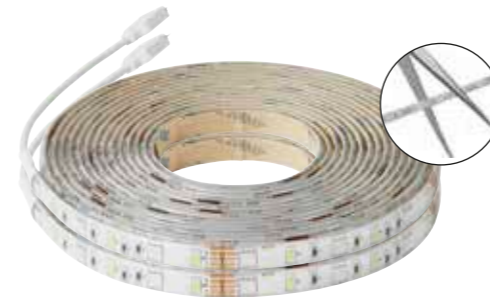

Smart LED Strip 2x5 meters