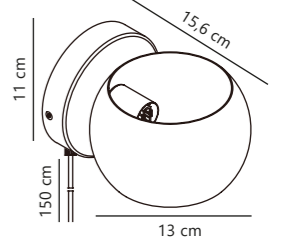

Belir Wall

NEW White 2312201001 Metal
NEW Black 2312201003 Metal
NEW Brown 2312201018 Metal
NEW Dusty green 2312201023 Metal

G9 (excl.)
IP20
Not dimmable
150 cm
Class 2
Turnable 350°

Measurements	Dimmable	Cable info	Switch	Max. W	Masterbox
H: 11 cm, W: 15,6 cm, shade Ø: 13 cm	No, cannot be dimmed	White/Black Plastic Replaceable	On the cable	5W	Qty. 3