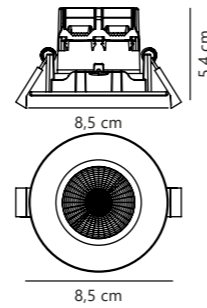

Measurements	Built-in info	Dimmable	LED W	Lifespan	Masterbox
H: 5,4 cm, Ø: 8,5 cm	Cutout Ø: 7,2 cm Built-in height: 6,8 cm	Yes, has built-in dimmable light source for wall dimmer	4,5W	25000 hours	Qty. 3