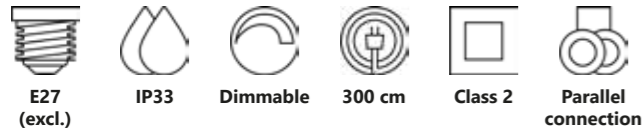

White 2218053001
Plastic

Black 2218053003
Plastic

Sanded 2218053008
Plastic

Measurements	Dimmable	Cable info	Canopy info	Max. W	Masterbox
H: 25 cm, W: 13 cm, L: 13 cm, shade Ø: 13 cm	Yes, can be dimmed by choosing a dimmable bulb	Black Rubber Not replaceable	White/Black/Sanded Metal 11 x 3,7 cm	25W	Qty. 3