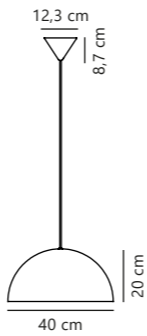

Measurements	Dimmable	Cable info	Canopy info	Max. W	Masterbox
shade Ø: 40 cm, shade H: 20 cm	Yes, can be dimmed by choosing a dimmable bulb	White/Black Textile Not replaceable	White/Black Plastic 12,3 x 8,7 cm	40W	Qty. 2