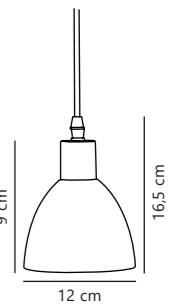

Measurements	Dimmable	Cable info	Canopy info	Max. W	Masterbox
H: 16,5 cm, shade Ø: 12 cm, shade H: 9 cm	Yes, can be dimmed by choosing a dimmable bulb	White Plastic Not replaceable	White Plastic 9,2 x 7,2 cm	40W	Qty. 3