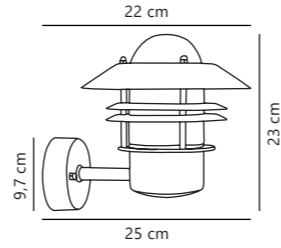

Find the rest of the Arki series in the Minimalistic section on page 472

Blokhuis Up Wall

Copper 25011030
Copper

Galvanized 25011031
Galvanized steel

Measurements	Dimmable	Max. W	Masterbox
H: 23 cm, shade Ø: 22 cm, D: 25 cm, wall base: 9,7 cm	Yes, can be dimmed by choosing a dimmable bulb	60W	Qty. 3