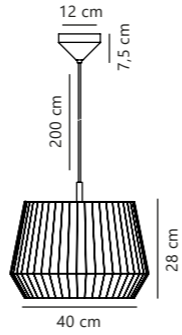

Measurements	Dimmable	Cable info	Canopy info	Max. W	Masterbox
H: 33,7 cm, W: 40 cm, L: 40 cm, shade Ø: 40 cm	Yes, can be dimmed by choosing a dimmable bulb	Black Plastic Not replaceable	Black Metal 12 x 7,5 cm	60W	Qty. 2