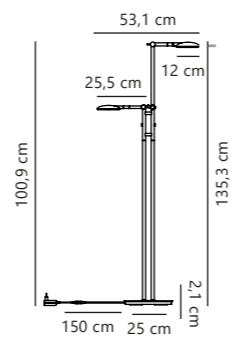

Bend Table designed by Says Who

Black 2112765003
Metal

- Integrated LED**
- 2700 kelvin**
- IP20**
- 410 lm**
- Moodmaker**
- Ra 80**
- 60°**
- 150 cm**
- Class 3**
- 5 year LED guarantee**

Measurements	Dimmable	Cable info	Switch	LED W	Lifespan	Masterbox
H: 45,5 cm, W: 15 cm, L: 27,3 cm, shade Ø: 12 cm, tube Ø: 1,6 cm	Touch	Black Textile Not replaceable	On the fixture	5W	20000 hours	Qty. 2

Bend Single Floor designed by Says Who

Black 2112774003
Metal

Measurements	Dimmable	Cable info	Switch	LED W	Lifespan	Masterbox
H: 135 cm, W: 25 cm, L: 36,8 cm, shade Ø: 12 cm, tube Ø: 1,6 cm	Touch	Black Textile Not replaceable	On the fixture	5W	20000 hours	Qty. 2

Bend Double Floor designed by Says Who

Black 2112784003
Metal

Measurements	Dimmable	Cable info	Switch	LED W	Lifespan	Masterbox
H: 135 cm, W: 25 cm, L: 53 cm, shade Ø: 12 cm, tube Ø: 1,6 cm	Touch	Black Textile Not replaceable	On the fixture	10W	20000 hours	Qty. 2