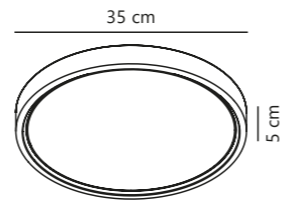

Noxy Ceiling