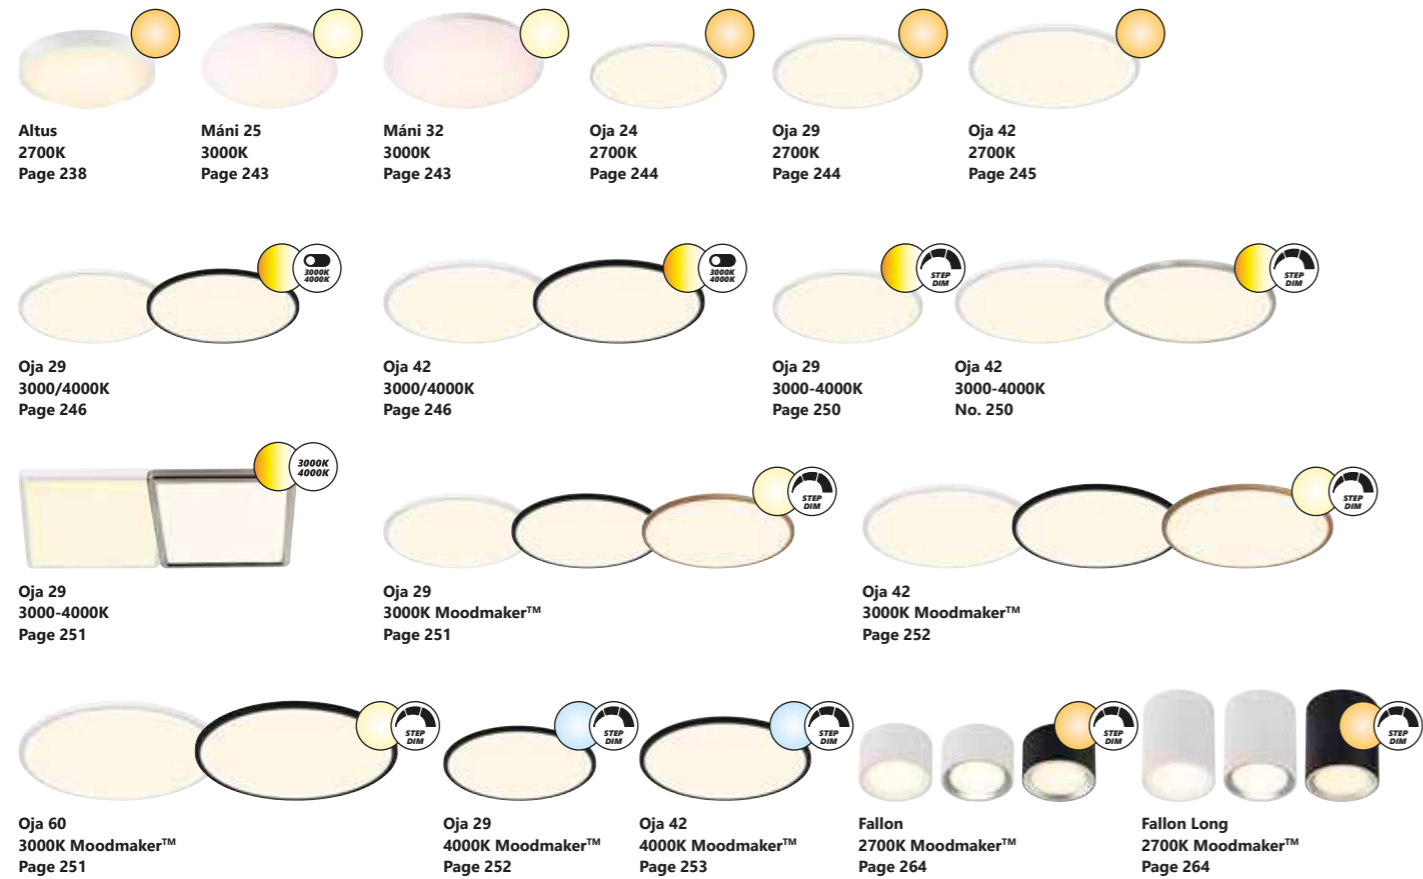

Integrated LED IP20

Altus 2700K Page 238
Máni 25 3000K Page 243
Máni 32 3000K Page 243
Oja 24 2700K Page 244
Oja 29 2700K Page 244
Oja 42 2700K Page 245
Oja 29 3000/4000K Page 246
Oja 42 3000/4000K Page 246
Oja 29 3000-4000K Page 250
Oja 42 3000-4000K No. 250
Oja 29 3000-4000K Page 251
Oja 29 3000K Moodmaker™ Page 251
Oja 42 3000K Moodmaker™ Page 252
Oja 60 3000K Moodmaker™ Page 251
Oja 29 4000K Moodmaker™ Page 252
Oja 42 4000K Moodmaker™ Page 253
Fallon 2700K Moodmaker™ Page 264
Fallon Long 2700K Moodmaker™ Page 264