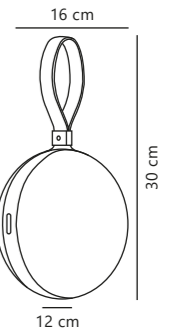

Integrated LED

2700 kelvin

IP54

100 lm

Moodmaker

Ra 80

USB charging

100 cm

Class 3

5 year LED guarantee

Measurements	Dimmable	Cable info	Battery info	LED W	Lifespan	Masterbox
H: 30 cm, shade Ø: 16 cm, Ø: 16 cm, D: 12 cm	2-step Moodmaker™ Step 1 100 lm Step 2 30 lm	Black Plastic	Type: Lithium-ion Lasting time: 100lm/8h; 30lm/24h Recharging time: 6 hours	1,5W	25000 hours	Qty. 3