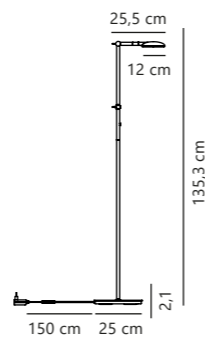

Measurements	Dimmable	Cable info	Switch	LED W	Lifespan	Masterbox
H: 135 cm, W: 25 cm, L: 36,8 cm, shade Ø: 12 cm, tube Ø: 1,6 cm	Touch	Black Textile Not replaceable	On the fixture	5W	20000 hours	Qty. 2