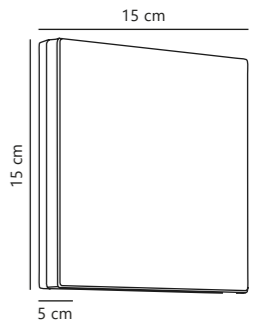

Measurements	Dimmable	LED W	Lifespan	Masterbox
H: 15 cm, W: 15 cm, D: 5 cm	No, cannot be dimmed	7,2W	20000 hours	Qty. 3