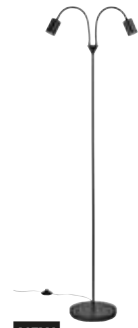

Explore Floor

NEW
Black 2213514003
Metal