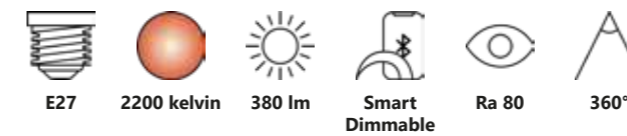

Measurements	Bulb type	Dimmable	Wattage	Voltage	Lifespan	Standby W	Masterbox
H: 26 cm, Ø: 20 cm	E27 LED	Yes, has built-in dimmable light source with Nordlux Smart functionality	4,7W	220-240 Volt	15000 hours	<0,5W	Qty. 3