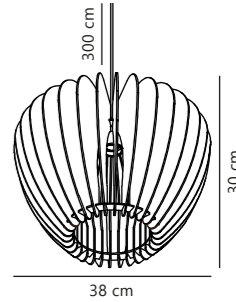

Measurements	Dimmable	Cable info	Canopy info	Max. W	Masterbox
shade Ø: 38 cm, shade H: 30 cm	Yes, can be dimmed by choosing a dimmable bulb	Black Plastic Not replaceable	Black Plastic 11,7 x 6 cm	60W	Qty. 3