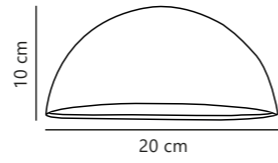

Scorpius Wall

Measurements	Dimmable	Max. W	Masterbox
H: 10 cm, W: 20 cm, D: 10 cm	Yes, can be dimmed by choosing a dimmable bulb	40W	Qty. 6

Find the rest of the Scorpius series in the Seaside section on page 514

Scorpius Maxi Wall

Measurements	Dimmable	Max. W	Masterbox
H: 14 cm, W: 27 cm, D: 14,5 cm	Yes, can be dimmed by choosing a dimmable bulb	60W	Qty. 3

Find the rest of the Scorpius series in the Seaside section on page 514