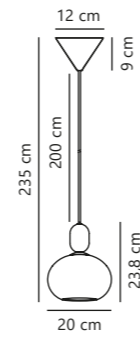

Measurements	Dimmable	Cable info	Canopy info	Max. W	Masterbox
H: 23,8 cm, W: 20 cm, L: 20 cm, shade Ø: 20 cm	Yes, can be dimmed by choosing a dimmable bulb	Black/White Plastic Not replaceable	Black/White Plastic 12,2 x 8,6 cm	40W	Qty. 3