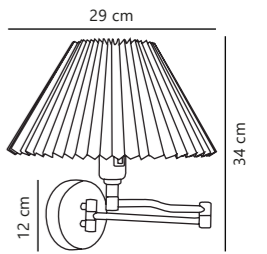

Measurements	Dimmable	Cable info	Switch	Max. W	Masterbox
H: 34 cm, W: 29 cm, shade Ø: 29 cm, projection: 53 cm, tube Ø: 1,2 cm, wall base: Ø 12 cm	No, cannot be dimmed	Black Plastic Replaceable	On the fixture	40W	Qty. 3