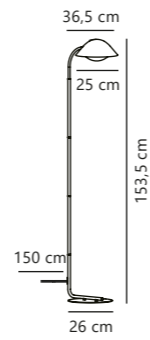

Measurements	Dimmable	Cable info	Switch	Max. W	Masterbox
H: 153 cm, W: 38 cm, L: 38 cm, shade Ø: 25 cm, tube Ø: 1,55 cm	No, cannot be dimmed	Black Plastic Not replaceable	On the cable	40W	Qty. 2