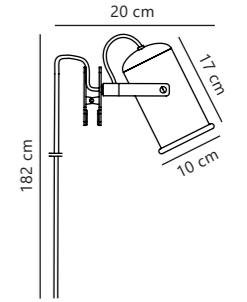

Measurements	Dimmable	Cable info	Switch	Max. W	Masterbox
H: 20 cm, W: 17 cm, L: 17 cm, shade Ø: 9 cm	No, cannot be dimmed	Black Plastic Not replaceable	On the cable	60W	Qty. 3