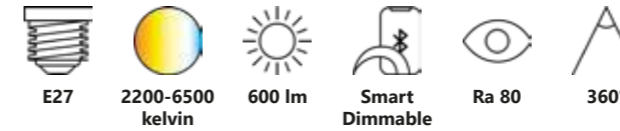

Measurements	Bulb type	Dimmable	Wattage	Voltage	Lifespan	Standby W	Masterbox
H: 10,4 cm, Ø: 6 cm	E27 LED	Yes, has built-in dimmable light source with Nordlux Smart functionality	4,7W	220-240 Volt	15000 hours	<0,5W	Qty. 5