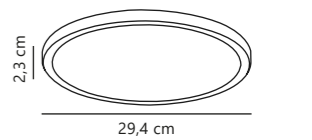

Oja 29 IP20 2700K Step-Dim Ceiling

White 47276001
Plastic

Black 47276003
Plastic

NEW
Wood Foil 47276004
Plastic

Measurements	Dimmable	LED W	Lifespan	Masterbox
H: 2,3 cm, Ø: 29,4 cm, D: 29,4 cm	3-step Moodmaker™ Step 1 100% Step 2 50% Step 3 20%	18W	25000 hours	Qty. 3