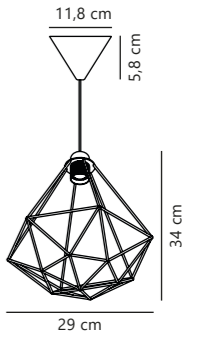

Measurements	Dimmable	Cable info	Canopy info	Max. W	Masterbox
H: 34 cm, shade Ø: 29 cm	Yes, can be dimmed by choosing a dimmable bulb	Black Textile Not replaceable	Black Plastic 11,8 x 5,8 cm	60W	Qty. 3