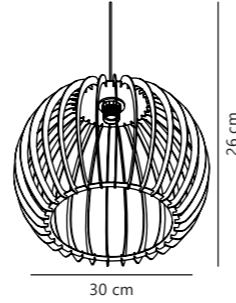

Measurements	Dimmable	Cable info	Canopy info	Max. W	Masterbox
H: 26 cm, shade Ø: 30 cm	Yes, can be dimmed by choosing a dimmable bulb	Black Plastic Not replaceable	Black Plastic 11,8 x 5,8 cm	60W	Qty. 3