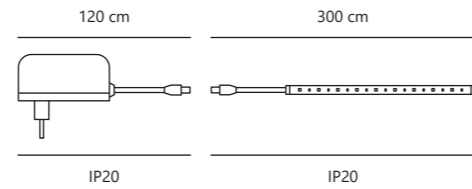

LED Strip White 2700K 3 meters