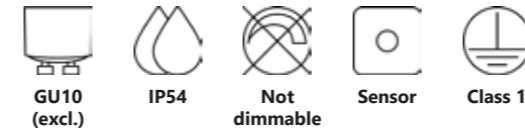

Measurements	Dimmable	Sensor info	Max. W	Masterbox
H: 22 cm, Ø: 6 cm, D: 10,5 cm, wall base: 5,9 x 15,2 cm	No, cannot be dimmed	Type: Motion & Twilight Angle: 110° Range: 0-8 m	2x35W	Qty. 3