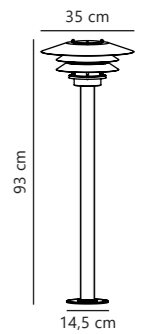

Venø Garden designed by Horn