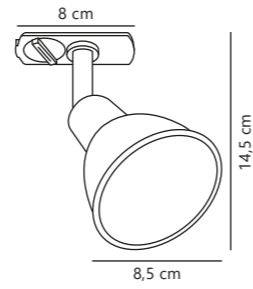

Measurements	Dimmable	Max. W	Masterbox
L: 8 cm, shade Ø: 8,5 cm, projection: 14,5 cm	Yes, can be dimmed by choosing a dimmable bulb	35W	Qty. 6