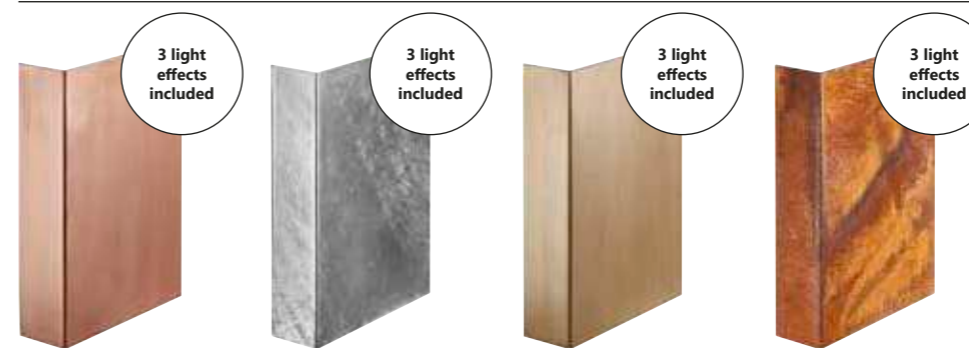

Fold 15 Wall designed by Bønnelycke MDD

Copper 2019051030
Copper

Galvanized 2019051031
Galvanized steel

Brass 2019051035
Brass

Corten 2019051038
Corten