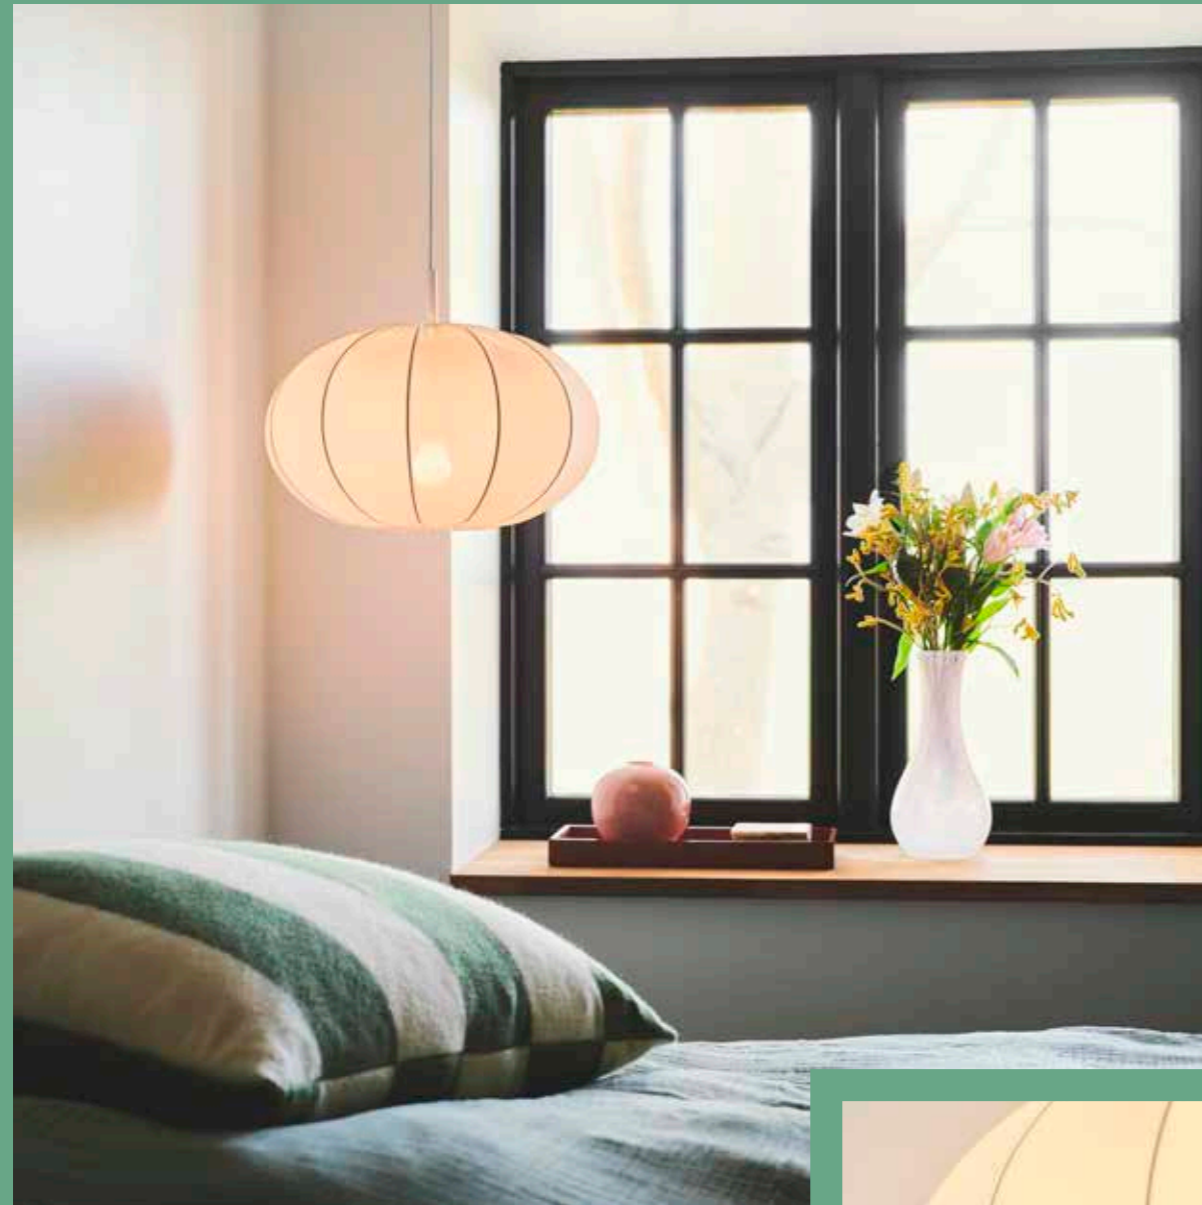

Aeron series

Aeron has an airy design and a soft shade of fabric that provides a uniform and pleasant light – perfect for creating a cosy ambience in the bedroom.

The lamp is easy to assemble with wires and built-in tie-string.