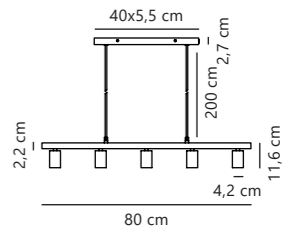

Measurements	Dimmable	Cable info	Canopy info	Max. W	Masterbox
H: 11,5 cm, W: 80 cm, L: 80 cm	Yes, can be dimmed by choosing a dimmable bulb	Black Plastic Not replaceable	Black/Brass Metal 40 x 2,7 cm	5x25W	Qty. 3