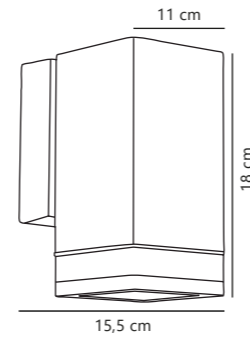

Measurements	Dimmable	Max. W	Masterbox
H: 18 cm, W: 11 cm, D: 15,5 cm	Yes, can be dimmed by choosing a dimmable bulb	20W	Qty. 3