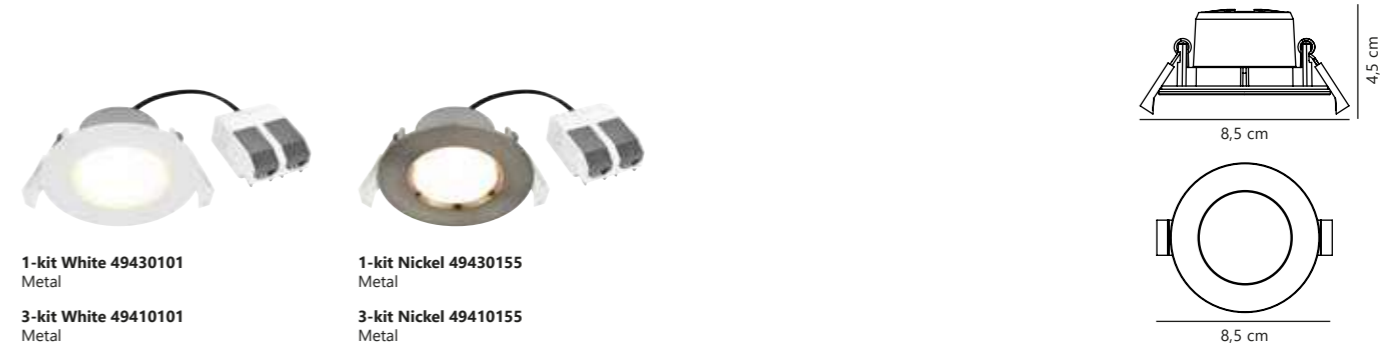

Dorado Downlight

1-kit White 49430101
Metal

1-kit Nickel 49430155
Metal

3-kit White 49410101
Metal

3-kit Nickel 49410155
Metal