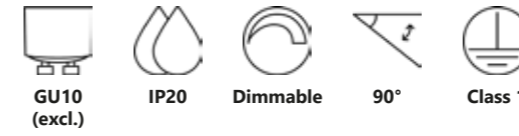

Avenue 3-Spot

Brushed steel 2113190132
Metal

Measurements	Dimmable	Canopy info	Max. W	Masterbox
H: 10 cm, W: 56,5 cm, L: 56,5 cm	Yes, can be dimmed by choosing a dimmable bulb	Metal 9 x 2,5 cm	3x35W	Qty. 3