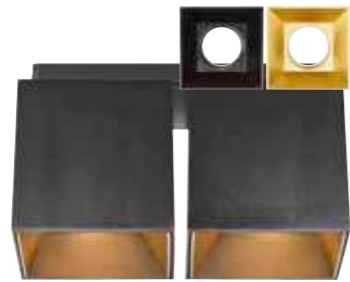

Matt black 2110410103
Aluminium