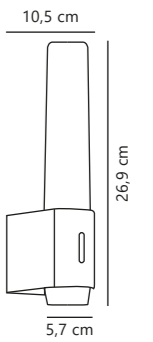

Measurements	Dimmable	LED W	Lifespan	Masterbox
W: 5,7 cm, L: 26,9 cm, projection: 10,5 cm	2-step Moodmaker™ Step 1 100% Step 2 Night light	6,8W	25000 hours	Qty. 3