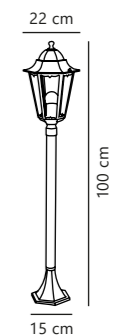

Cardiff Garden