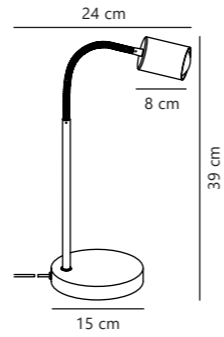

Measurements	Dimmable	Cable info	Switch	Max. W	Masterbox
H: 55 cm, W: 23,4 cm, shade Ø: 5,5 cm, tube Ø: 1,5 cm	No, cannot be dimmed	Black Plastic Not replaceable	On the cable	7W	Qty. 3