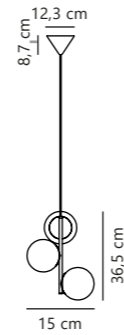

Measurements	Dimmable	Cable info	Canopy info	Max. W	Masterbox
H: 36,5 cm, W: 32 cm, shade Ø: 15 cm	Yes, can be dimmed by choosing a dimmable bulb	Black Textile Not replaceable	Black Plastic 12,3 x 8,7 cm	3x40W	Qty. 2