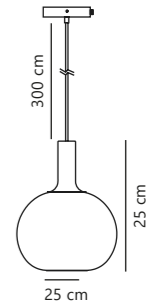

Measurements	Dimmable	Cable info	Canopy info	Max. W	Masterbox
H: 33 cm, shade Ø: 25 cm	Yes, can be dimmed by choosing a dimmable bulb	White/Black Textile Not replaceable	White/Black/Brass Metal 12 x 2,5 cm	60W	Qty. 3