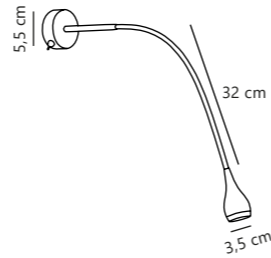

Measurements	Dimmable	Cable info	Switch	LED W	Lifespan	Masterbox
shade Ø: 3,5 cm, projection: 51,7 cm, wall base: Ø 5,5 cm	No, cannot be dimmed	White Plastic Not replaceable	On the fixture	2,52W	20000 hours	Qty. 3