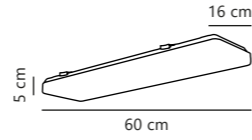

Trenton Batten

White 47856101
Plastic

- Integrated LED
- 4000 kelvin
- IP20
- 2500 lm
- Not dimmable
- Ra 80
- 120°
- Class 1
- 5 year LED guarantee

Measurements	Dimmable	LED W	Lifespan	Masterbox
H: 5 cm, W: 16 cm, L: 60 cm	No, cannot be dimmed	23W	25000 hours	Qty. 3