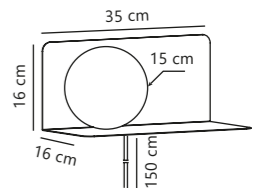

Lilibeth Wall

NEW
White 2312931001
Metal/Glass

NEW
Black 2312931003
Metal/Glass

NEW
Blue 2312931006
Metal/Glass

NEW
Brown 2312931018
Metal/Glass

Measurements	Dimmable	Cable info	Switch	Max. W	Masterbox
H: 16 cm, W: 35 cm, L: 35 cm, shade Ø: 15 cm	No, cannot be dimmed	White/Black Plastic Replaceable	On the cable	25W	Qty. 3