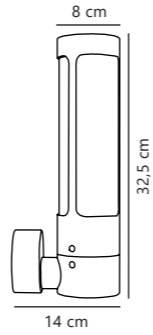

Measurements	Dimmable	Max. W	Masterbox
H: 32,5 cm, L: 14 cm, D: 8 cm	Yes, can be dimmed by choosing a dimmable bulb	8W	Qty. 3

Helix Garden designed by Bønnelycke MDD