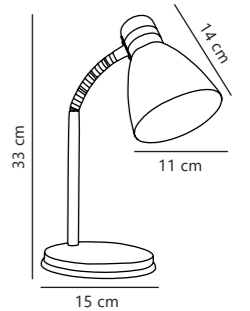

Measurements	Dimmable	Cable info	Switch	Max. W	Masterbox
H: 33 cm, shade Ø: 11 cm, shade H: 14 cm, tube Ø: 1,4 cm	No, cannot be dimmed	White/Black Plastic Not replaceable	On the cable	15W	Qty. 3