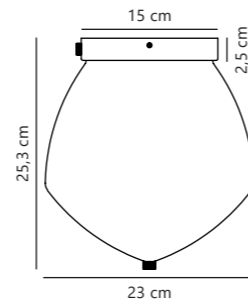

Measurements	Dimmable	Canopy info	Max. W	Masterbox
H: 25,3 cm, W: 23 cm, L: 23 cm, shade Ø: 23 cm	Yes, can be dimmed by choosing a dimmable bulb	Brass Metal 15 x 2,5 cm	40W	Qty. 3