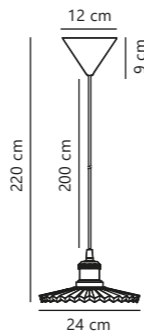

Measurements	Dimmable	Cable info	Canopy info	Max. W	Masterbox
H: 11,5 cm, W: 24 cm, L: 24 cm, shade Ø: 24 cm	Yes, can be dimmed by choosing a dimmable bulb	White Plastic Not replaceable	White Plastic 12,2 x 9 cm	40W	Qty. 3