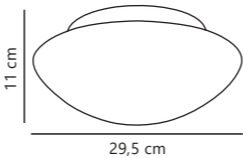

Ufo Maxi Ceiling

White 25626001

Glass

E27
(excl.)

IP44/43

Dimmable

Class 1

Measurements	Dimmable	Max. W	Masterbox
H: 11 cm, Ø: 29,5 cm	Yes, can be dimmed by choosing a dimmable bulb	2x40W	Qty. 3