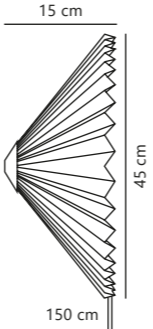

Trinidad Table

Nature 201135015
Bamboo

Measurements	Dimmable	Cable info	Switch	Max. W	Masterbox
H: 25 cm, Ø: 19 cm	No, cannot be dimmed	White Plastic Not replaceable	On the cable	15W	Qty. 3

Trio Wall

White 3001601
Plastic