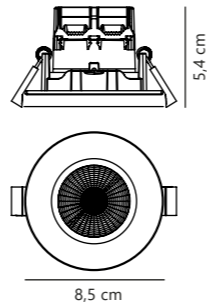

1-kit White 47570101 Metal
3-kit White 47580101 Metal

1-kit Black 47570103 Metal
3-kit Black 47580103 Metal

1-kit Brushed Nickel 47570132 Metal
3-kit Brushed Nickel 47580132 Metal

Measurements	Built-in info	Dimmable	LED W	Lifespan	Masterbox
H: 5,4 cm, Ø: 8,5 cm	Cutout Ø: 7,2 cm Built-in height: 6,8 cm	Yes, has built-in dimmable light source for wall dimmer	4,5W	25000 hours	Qty. 3