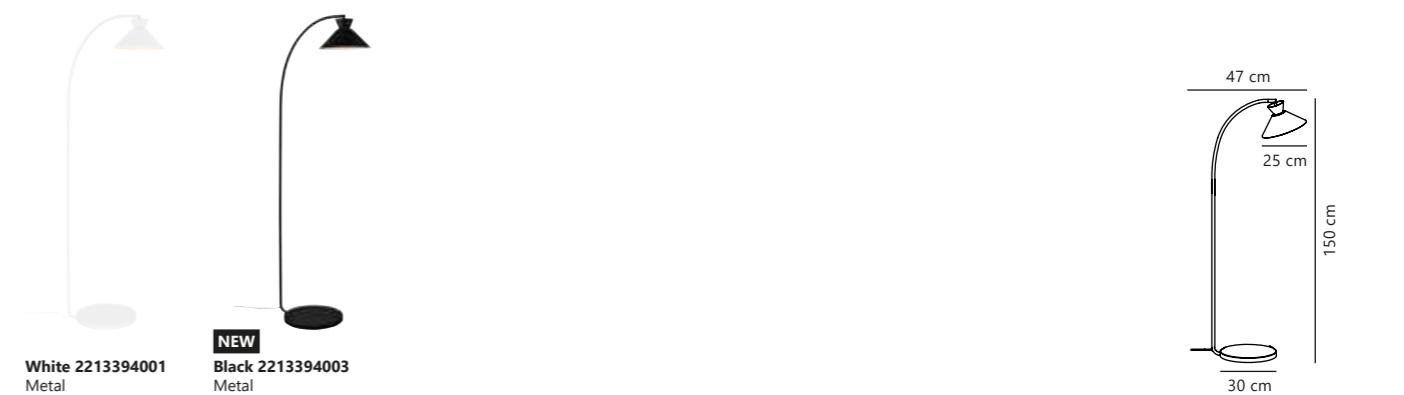

Dial Floor designed by Says Who

Measurements	Dimmable	Cable info	Switch	Max. W	Masterbox
H: 150 cm, W: 25 cm, L: 25 cm, shade Ø: 25 cm, tube Ø: 1,6 cm	No, cannot be dimmed	White/Black Plastic Not replaceable	On the cable	40W	Qty. 2