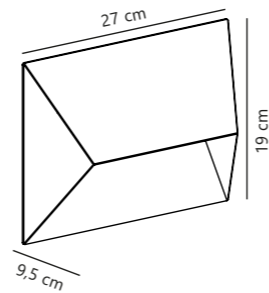

Measurements	Dimmable	Max. W	Masterbox
H: 19 cm, W: 27 cm, D: 9,5 cm	Yes, can be dimmed by choosing a dimmable bulb	2x25W	Qty. 3

Find the rest of the Pontio series in the Minimalistic section on page 459