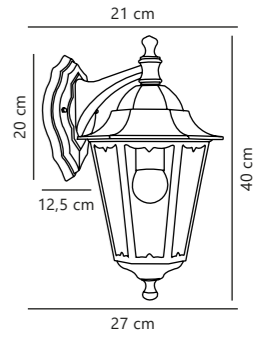

Cardiff Down Wall