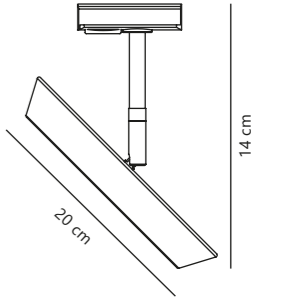

Matt white 2110609901
Metal

Matt black 2110609903
Metal

Measurements	Dimmable	LED W	Lifespan	Masterbox
H: 14 cm, shade Ø: 20 cm, projection: 14 cm	3-step Moodmaker™ Step 1 100% Step 2 50% Step 3 20%	7,4W	20000 hours	Qty. 3