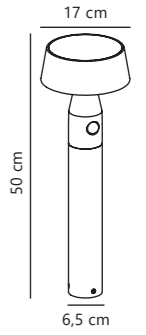

Nama 50 Solar Garden

EXEMPT

Black 2118268003
Aluminium

- Integrated LED
- Solar charging
- 3000 kelvin
- IP54
- 65 lm
- Not dimmable
- Ra 80
- Sensor
- Class 3
- LED guarantee

Measurements	Battery info	Sensor info	LED W	Lifespan	Masterbox
H: 50 cm, W: 17 cm, L: 17 cm, shade Ø: 17 cm, tube Ø: 6,5 cm	Type: Lithium-ion	Type: Motion & Twilight Angle: 120° Range: 0-3 m	1W	30000 hours	Qty. 2