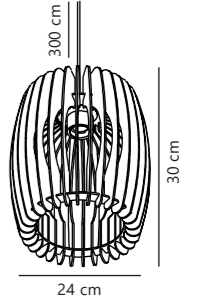

Measurements	Dimmable	Cable info	Canopy info	Max. W	Masterbox
shade Ø: 24 cm, shade H: 30 cm	Yes, can be dimmed by choosing a dimmable bulb	Black Plastic Not replaceable	Black Plastic 11,7 x 6 cm	60W	Qty. 3