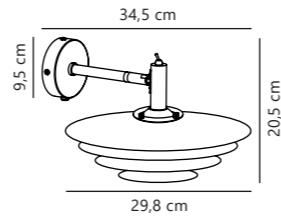

Measurements	Dimmable	Cable info	Switch	Max. W	Masterbox
H: 18 cm, shade Ø: 30 cm, tube Ø: 1,27 cm	No, cannot be dimmed	White/Black Plastic Replaceable	On the fixture	25W	Qty. 3