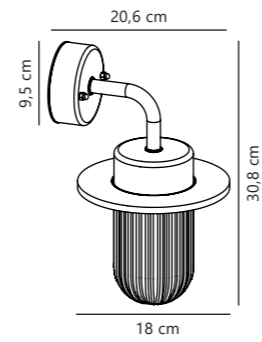

Januka Wall designed by Darrow

Measurements	Dimmable	Max. W	Masterbox
H: 30,8 cm, W: 18 cm, L: 18 cm, shade Ø: 9,5 cm, Ø: 18 cm, D: 20,6 cm	Yes, can be dimmed by choosing a dimmable bulb	40W	Qty. 3