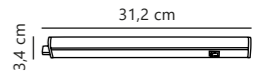

Renton 30 4000K Under-cabinet

White 2111016101
Plastic