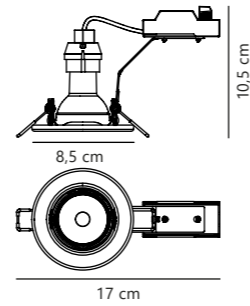

Measurements	Built-in info	Dimmable	LED W	Masterbox
H: 10,5 cm, Ø: 8,5 cm	Cutout Ø: 6,5 cm Built-in height: 11,5 cm	Yes, has built-in dimmable light source for wall dimmer	4,7W	Qty. 3

Canis 2700K Downlight