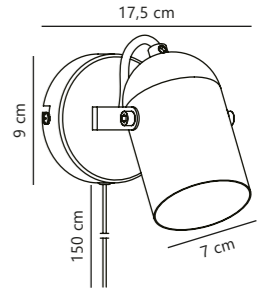

Measurements	Dimmable	Cable info	Switch	Max. W	Masterbox
H: 14 cm, shade Ø: 6,6 cm, projection: 16 cm, wall base: Ø 9 cm	No, cannot be dimmed	Black Plastic Replaceable	On the cable	40W	Qty. 6