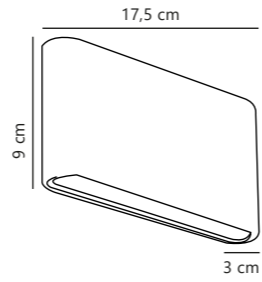

Heka Wall

Measurements	Dimmable	Max. W	Masterbox
H: 21,6 cm, W: 10,6 cm, shade Ø: 10,6 cm, D: 13,8 cm	Yes, can be dimmed by choosing a dimmable bulb	60W	Qty. 3

Kinver Wall

White 84181001
Aluminium

Black 84181003
Aluminium