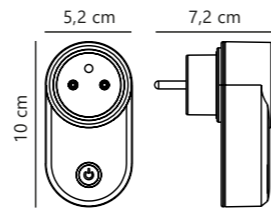

IP20

Class 2

Measurements	Standby W	Max. W	Lifespan	Masterbox
H: 7,2 cm, W: 5,2 cm, L: 10 cm, projection: 8,2 cm	<0,5W	2300W	25000 hours	Qty. 3