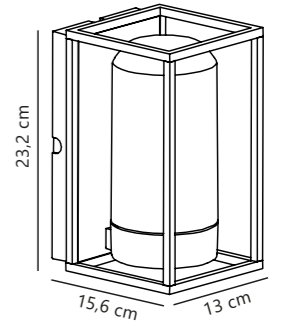

Griffin Wall

designed by Says Who