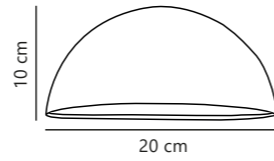

Measurements	Dimmable	Max. W	Masterbox
H: 10 cm, W: 20 cm, D: 10 cm	Yes, can be dimmed by choosing a dimmable bulb	40W	Qty. 6

Find the rest of the Scorpius series in the Minimalistic section on page 462