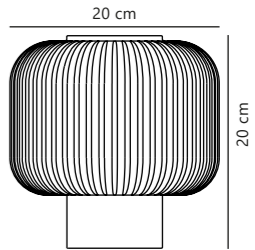

Measurements	Dimmable	Cable info	Switch	Max. W	Masterbox
H: 20 cm, shade Ø: 20 cm	No, cannot be dimmed	Black Textile Not replaceable	On the cable	40W	Qty. 3