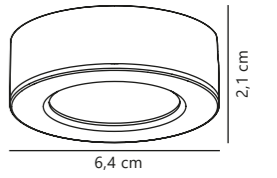

Measurements	Built-in info	Dimmable	LED W	Lifespan	Masterbox
H: 2,1 cm, Ø: 6,4 cm	Cutout Ø: 6 cm Built-in height: 4 cm	2-step Moodmaker™ Step 1 3000 K Step 2 4000 K	2,2W	25000 hours	Qty. 3