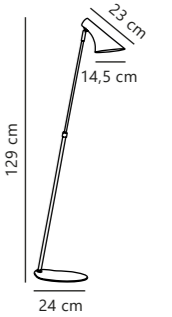

Measurements	Dimmable	Cable info	Switch	Max. W	Masterbox
H: 129cm, shade Ø: 14,5cm, shade H: 23 cm, tube Ø: 1,5 cm	No, cannot be dimmed	Clear/Black Textile Not replaceable	On the fixture	40W	Qty. 2