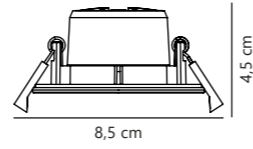

Integrated LED

3000 kelvin

IP65

621 lm

Moodmaker

Ra 80

100°

Class 2

5 LED guarantee

Measurements	Built-in info	Dimmable	LED W	Lifespan	Masterbox
H: 4,5 cm, Ø: 8,5 cm	Cutout Ø: 7,2 cm Built-in height: 5,5 cm	3-step Moodmaker™ Step 1 100% Step 2 50% Step 3 20%	8,5W	20000 hours	Qty. 3