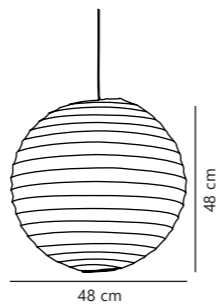

Measurements	Cable info	Canopy info	Max. W	Masterbox
H: 48 cm, shade Ø: 48 cm, shade H: 48 cm, Ø: 48 cm	-	-	15W	Qty. 12