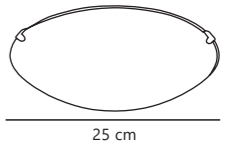

Measurements	Dimmable	Max. W	Masterbox
H: 7,5 cm, Ø: 25 cm	Yes, can be dimmed by choosing a dimmable bulb	60W	Qty. 3