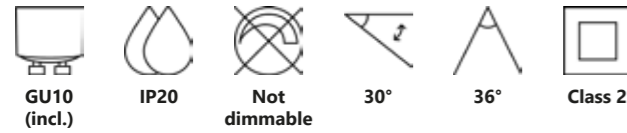

- 1-kit White 49300101 Metal
- 1-kit Brushed Nickel 49300155 Metal
- 5-kit White 49310101 Metal
- 5-kit Brushed Nickel 49310155 Metal

Measurements	Built-in info	Dimmable	LED W	Masterbox
H: 10,5 cm, Ø: 8,5 cm	Cutout Ø: 6,5 cm Built-in height: 11,5 cm	No, cannot be dimmed	3,1W	Qty. 3