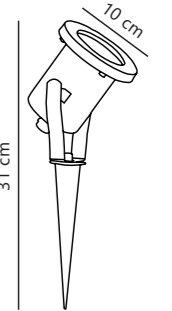

Taurus Spot

Stainless steel 77029934
Stainless steel

Measurements	Dimmable	Cable info	Max. W	Masterbox
H: 31 cm, Ø: 10 cm	Yes, can be dimmed by choosing a dimmable bulb	Black Rubber Not replaceable	28W	Qty. 3