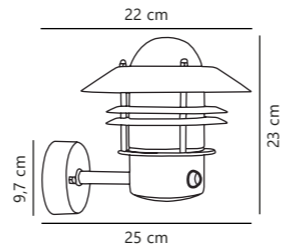

Measurements	Dimmable	Sensor info	Max. W	Masterbox
H: 23 cm, shade Ø: 22 cm, D: 25 cm, wall base: 9,7 cm	No, cannot be dimmed	Type: Motion & Twilight Angle: 100° Range: 0-8 m	60W	Qty. 3

Find the rest of the Blokhuis series in the Shade-on-shade section on page 478