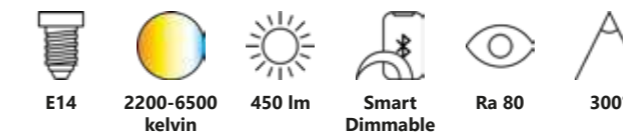

Smart E14 | C35 | 2200-6500 K | 450 lm

Measurements	Bulb type	Dimmable	Wattage	Voltage	Lifespan	Standby W	Masterbox
H: 10,8 cm, Ø: 3,5 cm	E14 LED	Yes, has built-in dimmable light source with Nordlux Smart functionality	4,9W	220-240 Volt	15000 hours	<0,5W	Qty. 6