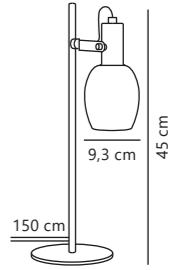

Arild Table

NEW
Black 2312305003
Metal/Glass

E14
(excl.)

IP20

Not
dimmable

150 cm

Class 2

Measurements	Dimmable	Cable info	Switch	Max. W	Masterbox
H: 45 cm, W: 26 cm, L: 26 cm, shade Ø: 9,3 cm, tube Ø: 1,15 cm	No, cannot be dimmed	Black Textile Not replaceable	On the cable	40W	Qty. 3