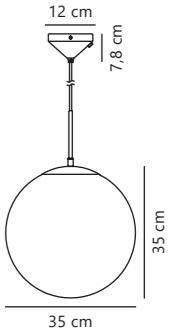

Measurements	Dimmable	Cable info	Canopy info	Max. W	Masterbox
W: 35 cm, L: 35 cm, shade Ø: 35 cm, shade H: 35 cm	Yes, can be dimmed by choosing a dimmable bulb	White Plastic Not replaceable	Brass Metal 12 x 7,8 cm	25W	Qty. 2