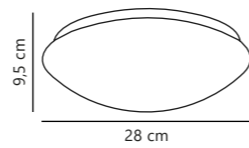

Ask 28 Ceiling

White 45356001
Metal

- Integrated LED
- 3000 kelvin
- IP44
- 1050 lm
- Not dimmable
- Ra 80
- 120°
- Class 1
- Parallel connection
- 5 year LED guarantee

Measurements	Dimmable	LED W	Lifespan	Masterbox
H: 9,5 cm, Ø: 28 cm	No, cannot be dimmed	12W	30000 hours	Qty. 3