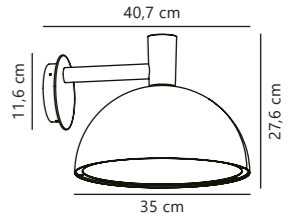

Measurements	Dimmable	Max. W	Masterbox
H: 27,6 cm, shade Ø: 35 cm, D: 40,7 cm	Yes, can be dimmed by choosing a dimmable bulb	20W	Qty. 2

Find the rest of the Arki series in the Seaside section on page 492