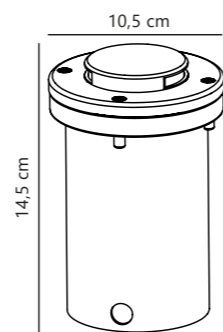

GU10
(excl.)

IP67

Dimmable

Class 2

Parallel connection

Measurements	Dimmable	Max. W	Masterbox
H: 14,1 cm, Ø: 10,5 cm	Yes, can be dimmed by choosing a dimmable bulb	5W	Qty. 3