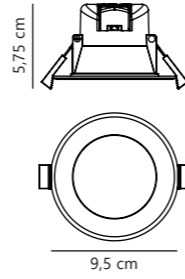

- Integrated LED
- 3000 kelvin
- IP20
- 600 lm
- Dimmable
- Ra 80
- 90°
- Class 2
- Parallel connection
- Insulation mounting
- LED guarantee

Measurements	Built-in info	Dimmable	LED W	Lifespan	Masterbox
H: 5,75 cm, Ø: 9,5 cm	Cutout Ø: 7-8 cm Built-in height: 6 cm	Yes, has built-in dimmable light source for wall dimmer	7W	30000 hours	Qty. 6