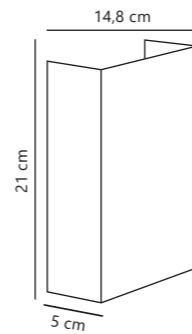

Measurements	Dimmable	LED W	Lifespan	Masterbox
H: 21 cm, W: 14,8 cm, D: 5 cm	No, cannot be dimmed	6,4W	30000 hours	Qty. 3

Find the rest of the Fold series in the Seaside section on page 501