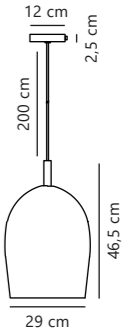

Uma 30 Pendant

Measurements	Dimmable	Cable info	Canopy info	Max. W	Masterbox
H: 46,5 cm, W: 29 cm, L: 29 cm, shade Ø: 29 cm	Yes, can be dimmed by choosing a dimmable bulb	Black/Gold Textile Not replaceable	Black/Gold Metal 12 x 2,5 cm	40W	Qty. 3