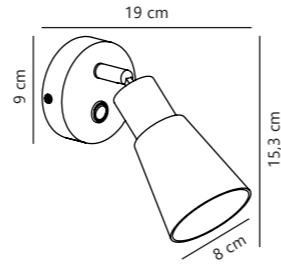

Measurements	Dimmable	Cable info	Switch	Max. W	Masterbox
H: 15,3 cm, W: 9,5 cm, L: 19 cm, shade Ø: 8 cm, projection: 19 cm	No, cannot be dimmed	Black Plastic Replaceable	On the fixture	40W	Qty. 3