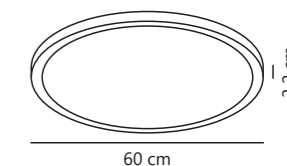

Oja Smart 60 Ceiling

White 2015146101
Plastic

Black 2015146103
Plastic

Integrated LED

2700-6500 kelvin

IP20

3500 lm

Smart Dimmable

Ra 80

120°

Class 1

LED guarantee

Measurements	Dimmable	LED W	Standby W	Lifespan	Masterbox
H: 3,2 cm, projection: 3,2 cm, Ø: 60 cm, D: 60 cm	Yes, has built-in dimmable light source with Nordlux Smart functionality	30W	<0,5W	25000 hours	Qty. 3