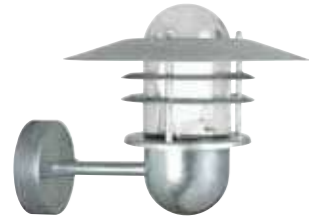

Agger Wall

Galvanized 74481031
Galvanized steel