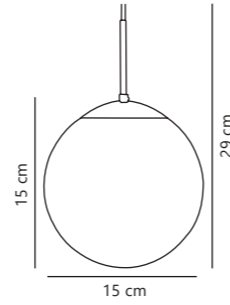

Cafe 15 Pendant

Measurements	Dimmable	Cable info	Canopy info	Max. W	Masterbox
H: 29 cm, shade Ø: 15 cm, shade H: 15 cm	Yes, can be dimmed by choosing a dimmable bulb	Clear Plastic Not replaceable	White Plastic 12,5 x 8,5 cm	15W	Qty. 3