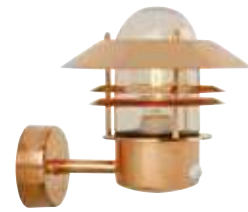

Blokhuis Up Sensor Wall

Copper 25031030
Copper