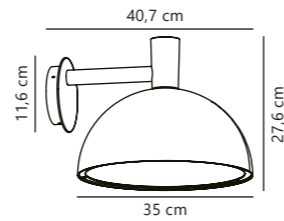

Measurements	Dimmable	Max. W	Masterbox
H: 27,6 cm, shade Ø: 35 cm, D: 40,7 cm	Yes, can be dimmed by choosing a dimmable bulb	20W	Qty. 2

Find the rest of the Arki series in the Minimalistic section on page 473