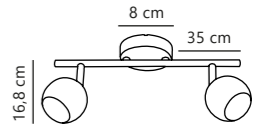

Avenue 6-Spot

Brushed steel 2113210132
Metal

Measurements	Dimmable	Canopy info	Max. W	Masterbox
H: 15,5 cm, W: 119 cm	Yes, can be dimmed by choosing a dimmable bulb	9 x 2,5 cm	6x35W	Qty. 2

Chicago 2-Spot