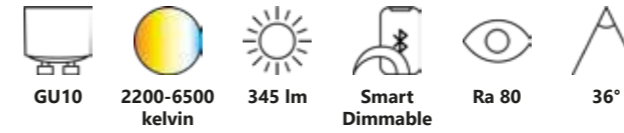

Measurements	Bulb type	Dimmable	Wattage	Voltage	Lifespan	Standby W	Masterbox
H: 5,5 cm, Ø: 5 cm	GU10 LED	Yes, has built-in dimmable light source with Nordlux Smart functionality	4,2W	220-240 Volt	25000 hours	<0,5W	Qty. 6