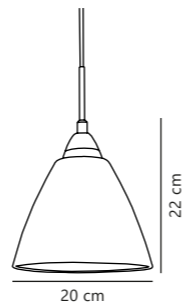

Measurements	Dimmable	Cable info	Canopy info	Max. W	Masterbox
shade Ø: 20 cm, shade H: 22 cm	Yes, can be dimmed by choosing a dimmable bulb	White Plastic Not replaceable	Chrome Metal 9 x 5,35 cm	60W	Qty. 3