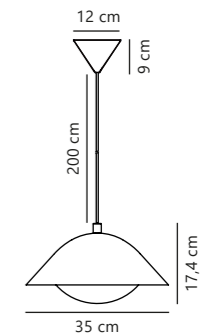

Measurements	Dimmable	Cable info	Canopy info	Max. W	Masterbox
H: 17 cm, W: 35 cm, L: 35 cm, shade Ø: 35 cm	Yes, can be dimmed by choosing a dimmable bulb	Black/White Plastic Not replaceable	Black/White Plastic 12,2 x 9 cm	40W	Qty. 3