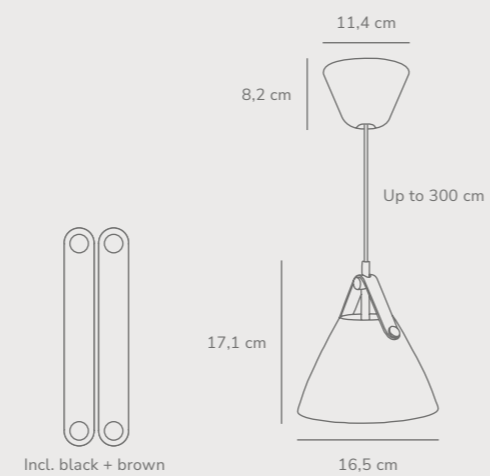

Strap 16 Table G9 designed by Bjørn+Balle

Brushed steel 2020025001 Glass

Measurements	Dimmable	Cable info	Switch	Max. W	Masterbox
H: 43,7 cm, W: 16,5 cm, L: 16,5 cm, shade Ø: 16,5 cm, shade H: 15,5 cm, tube Ø: 1,2 cm	No, cannot be dimmed	White Textile Not replaceable	On the cable	25W	Qty. 3

Strap 16 Pendant G9 designed by Bjørn+Balle

Opal white 2020013001 Glass

Measurements	Dimmable	Cable info	Canopy info	Max. W	Masterbox
H: 17,1 cm, W: 16,5 cm, L: 16,5 cm, shade Ø: 16,5 cm, shade H: 17,1 cm	Yes, can be dimmed by choosing a dimmable bulb	White Textile Not replaceable	White/Black Plastic 11,4 x 8,2 cm	40W	Qty. 3