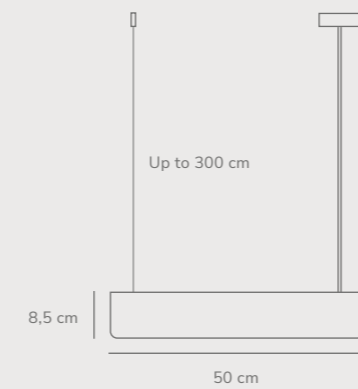

Aver 50 Pendant designed by Carlo Volf

Measurements	Dimmable	Cable info	Canopy info	Max. W	Masterbox
H: 54,2 cm, shade Ø: 50 cm	Yes, can be dimmed by choosing a dimmable bulb	Black Textile Not replaceable	Black Plastic 11,8 cm x 7,35 cm	60W	Qty. 1

Beau 100 Pendant designed by Sofie Lefèvre

Measurements	Dimmable	Cable info	Max. W	Masterbox
H: 8,5 cm, W: 100 cm, L: 100 cm	Yes, can be dimmed by choosing a dimmable bulb	Black Textile Not replaceable	15W	Qty. 3

Beau 50 Pendant designed by Sofie Lefèvre

Measurements	Dimmable	Cable info	Max. W	Masterbox
H: 8,5 cm, W: 50 cm, L: 50 cm	Yes, can be dimmed by choosing a dimmable bulb	Black Textile Not replaceable	8W	Qty. 3

Belly 29 Pendant designed by Bønnelycke MDD

Measurements	Dimmable	Cable info	Canopy info	Max. W	Masterbox
H: 28 cm, shade Ø: 29 cm	Yes, can be dimmed by choosing a dimmable bulb	Black Textile Not replaceable	Black Plastic 12 cm x 7,3 cm	60W	Qty. 2