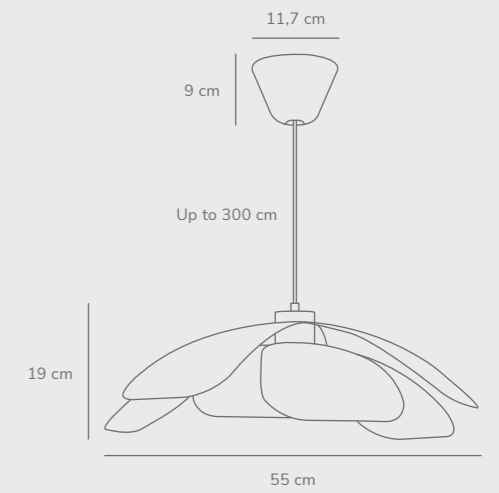

Tullio Pendant designed by Anker Studio

White 2220033001
Metal

Black 2220033003
Metal

Measurements	Dimmable	Cable info	Canopy info	Max. W	Masterbox
H: 73 cm, W: 60 cm, L: 60 cm, shade Ø: 25 cm, shade H: 12,5 cm, tube Ø: 1,3 cm	Yes, can be dimmed by choosing a dimmable bulb	White/Black Textile Not replaceable	White/Black Metal 12,4 x 9 cm	3x25W	Qty. 1

Maple 55 Pendant designed by Charlotte Høncke Design

Black 2220293003
Metal

Brown 2220293009
Metal

Measurements	Dimmable	Cable info	Canopy info	Max. W	Masterbox
H: 19 cm, W: 55 cm, L: 55 cm, shade Ø: 55 cm	Yes, can be dimmed by choosing a dimmable bulb	White/Black Textile Not replaceable	White Plastic 11,7 x 9 cm	40W	Qty. 3