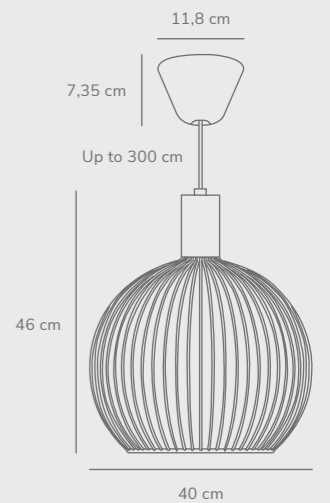

Artist 40 Pendant designed by Bønnelycke MDD

Black 83093003 Metal Grey 83093010 Metal Beige 83093009 Metal Copper 83093030 Metal

Measurements	Dimmable	Cable info	Canopy info	LED W	Lifespan	Masterbox
H: 6 cm, shade Ø: 40 cm, shade H: 6 cm	Yes, has built-in dimmable light source for wall dimmer	Black/Grey/Beige Textile Not replaceable	Black/Grey/White Plastic 11,4 cm x 8,2 cm	24W	30000 hours	Qty. 1

Aver 30 Pendant designed by Carlo Volf

Black 84243003 Metal

Measurements	Dimmable	Cable info	Canopy info	Max. W	Masterbox
H: 35 cm, shade Ø: 30 cm, shade H: 35 cm	Yes, can be dimmed by choosing a dimmable bulb	Black Textile Not replaceable	Black Plastic 11,8 cm x 7,35 cm	60W	Qty. 2

Aver 40 Pendant designed by Carlo Volf

Black 84253003 Metal

Measurements	Dimmable	Cable info	Canopy info	Max. W	Masterbox
H: 46 cm, shade Ø: 40 cm	Yes, can be dimmed by choosing a dimmable bulb	Black Textile Not replaceable	Black Plastic 11,8 cm x 7,35 cm	60W	Qty. 1