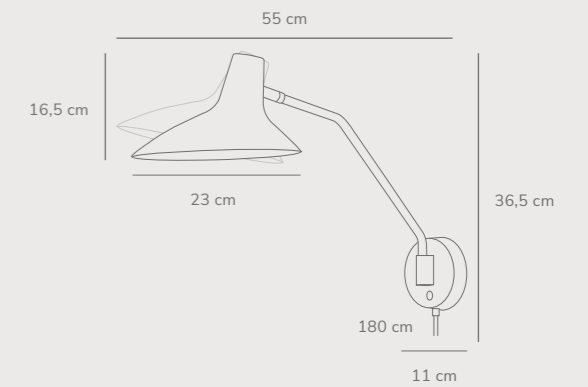

Measurements	Dimmable	Cable info	Switch	Max. W	Masterbox
H: 36,5 cm, W: 23 cm, L: 55 cm, shade Ø: 23 cm, shade H: 16,5 cm, tube Ø: 1,25 cm	No, cannot be dimmed	Black Textile Replaceable	On the fixture	25W	Qty. 3