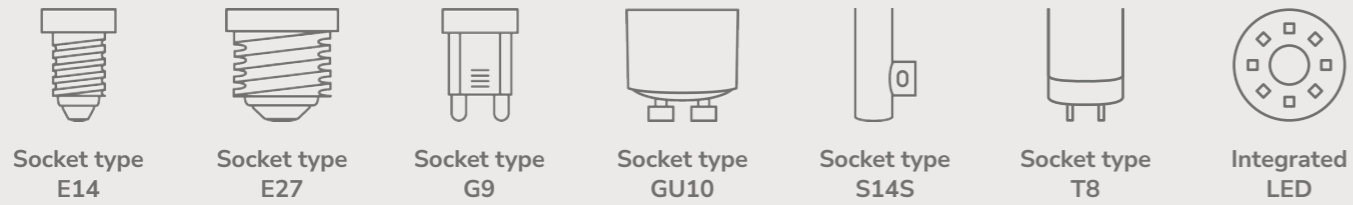

Icon index

Bulb info