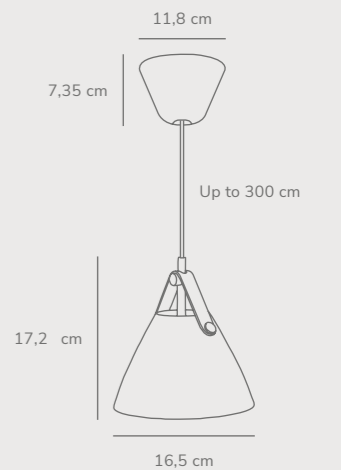

Measurements	Dimmable	Cable info	Canopy info	Max. W	Masterbox
H: 17 cm, shade Ø: 16,5 cm, shade H: 17,2 cm	Yes, can be dimmed by choosing a dimmable bulb	White/Black Textile Not replaceable	White/Black Plastic 11,8 cm x 7,35 cm	40W	Qty. 3