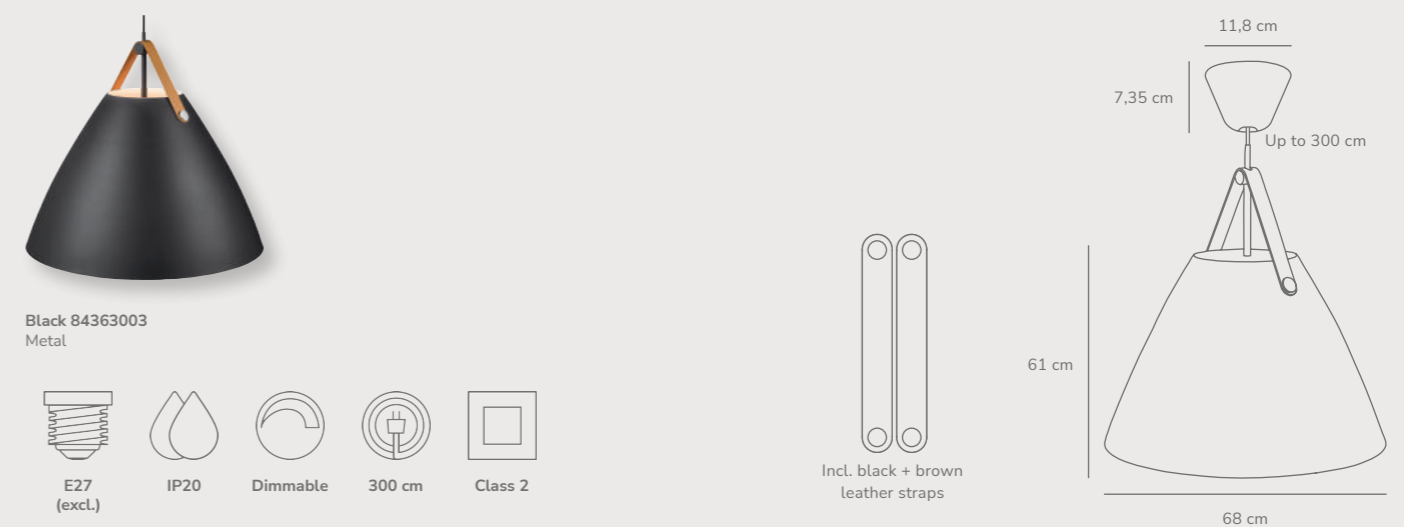

Strap 68 Pendant *designed by Bjørn+Balle*

Measurements	Dimmable	Cable info	Canopy info	Max. W	Masterbox
H: 61 cm, Ø: 68 cm	Yes, can be dimmed by choosing a dimmable bulb	Black Textile Not replaceable	Black Plastic 11,8 cm x 7,35 cm	60W	Qty. 1