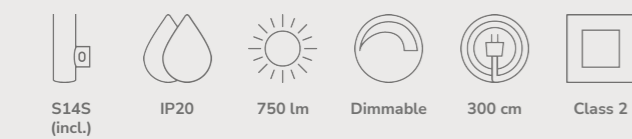

Measurements	Dimmable	Cable info	Max. W	Masterbox
H: 8,5 cm, W: 50 cm, L: 50 cm	Yes, can be dimmed by choosing a dimmable bulb	Black Textile Not replaceable	8W	Qty. 3