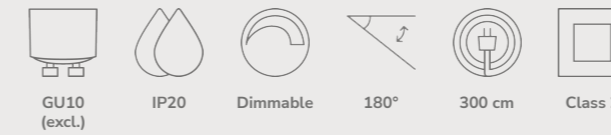

Measurements	Dimmable	Cable info	Canopy info	Max. W	Masterbox
H: 27 cm, shade Ø: 6 cm, shade H: 20 cm, tube Ø: 1 cm	Yes, can be dimmed by choosing a dimmable bulb	White/Black Textile Not replaceable	White/Black Metal 10,5 x 2,5 cm	8W	Qty. 3