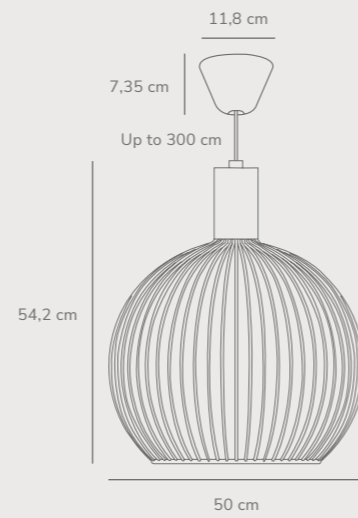

Aver 40 Pendant designed by Carlo Volf

Black 84253003 Metal

Measurements	Dimmable	Cable info	Canopy info	Max. W	Masterbox
H: 46 cm, shade Ø: 40 cm	Yes, can be dimmed by choosing a dimmable bulb	Black Textile Not replaceable	Black Plastic 11,8 cm x 7,35 cm	60W	Qty. 1

Aver 50 Pendant designed by Carlo Volf

Black 84263003
Metal

Measurements	Dimmable	Cable info	Canopy info	Max. W	Masterbox
H: 54,2 cm, shade Ø: 50 cm	Yes, can be dimmed by choosing a dimmable bulb	Black Textile Not replaceable	Black Plastic 11,8 cm x 7,35 cm	60W	Qty. 1