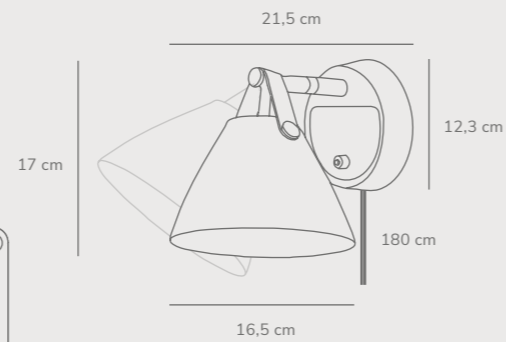

Measurements	Dimmable	Cable info	Switch	Max. W	Masterbox
H: 17 cm, shade Ø: 16,5 cm, shade H: 17 cm, projection: 21,5 cm, tube Ø: 1,6 cm, wall base: Ø 12,3 cm	No, cannot be dimmed	White/Black Plastic Replaceable	On the base	8W	Qty. 3