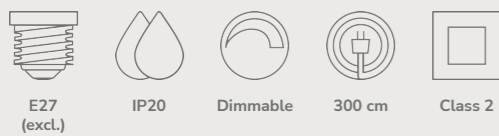

Measurements	Dimmable	Cable info	Canopy info	Max. W	Masterbox
H: 24,8 cm, W: 23,5 cm, L: 23,5 cm, shade Ø: 23,5 cm	Yes, can be dimmed by choosing a dimmable bulb	White/Black Textile Not replaceable	White/Black Plastic 12,1 cm x 7,5 cm	40W	Qty. 3