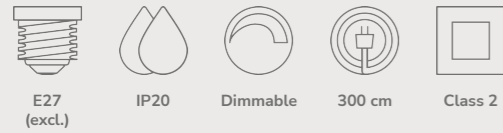

White/Telegrey 2020583001
Metal

Black 2020583003
Metal

Measurements	Dimmable	Cable info	Canopy info	Max. W	Masterbox
H: 25,4 cm, W: 20 cm, shade Ø: 20 cm, shade H: 25,2 cm	Yes, can be dimmed by choosing a dimmable bulb	White/Black Textile Not replaceable	White/Black Plastic 11,7 x 9 cm	40W	Qty. 2