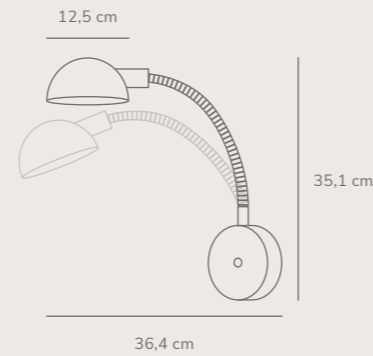

Measurements	Dimmable	Cable info	Switch	Max. W	Masterbox
H: 35,1 cm, W: 60,5 cm, L: 60,5 cm, shade Ø: 12,5 cm, Ø: 12,5 cm, D: 36,4 cm	No, cannot be dimmed	Black Textile Replaceable	On the base	8W	Qty. 3