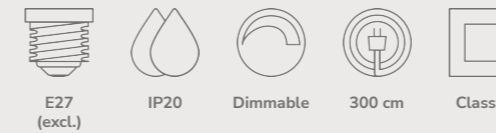

Measurements	Dimmable	Cable info	Canopy info	Max. W	Masterbox
H: 12 cm, shade Ø: 15,8 cm, shade H: 13 cm, Ø: 60 cm	Yes, can be dimmed by choosing a dimmable bulb	Black/Grey Textile Not replaceable	Black/Grey Plastic 12 x 7,4 cm	3x60W	Qty. 2