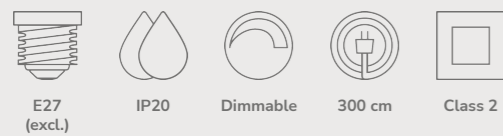

Measurements	Dimmable	Cable info	Canopy info	Max. W	Masterbox
H: 20,5 cm, W: 85 cm, L: 85 cm, shade Ø: 85 cm	Yes, can be dimmed by choosing a dimmable bulb	White Textile Not replaceable	White Plastic 12,4 cm x 9 cm	3x25W	Qty. 3