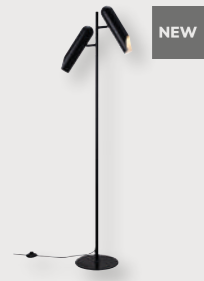

Rochelle Floor designed by Charlotte Høncke Design

NEW

Black 2320314003
Metal