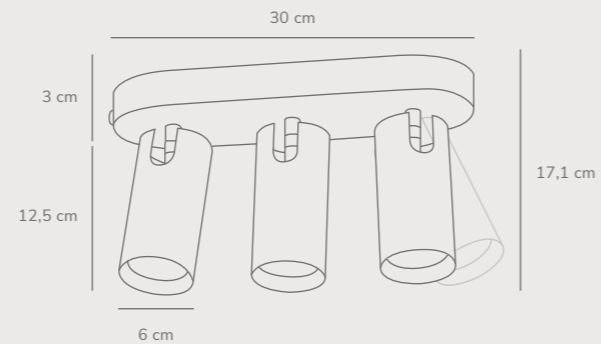

Measurements	Dimmable	Canopy info	Max. W	Masterbox
H: 17,1 cm, W: 30 cm, shade Ø: 6 cm, shade H: 12,5 cm, projection: 10 cm	Yes, can be dimmed by choosing a dimmable bulb	White/Black Aluminium 30 x 3 cm	25W	Qty. 3