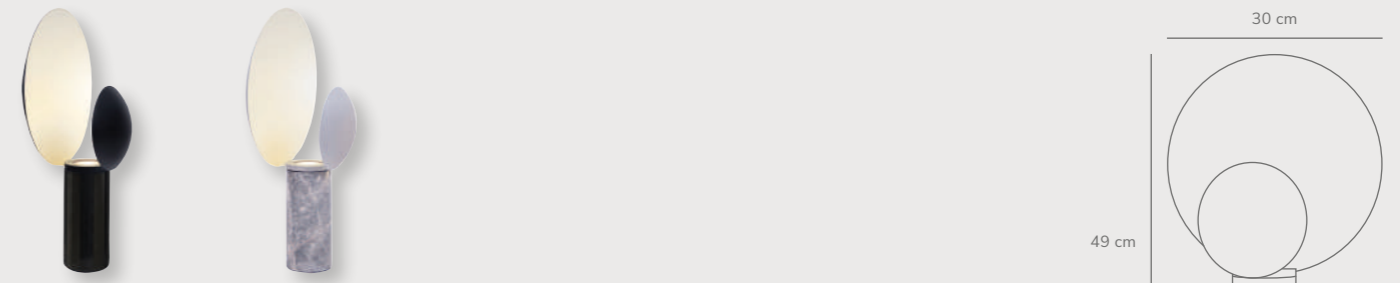

Caché Table designed by Charlotte Høncke Design

Matt black 2220275003
Marble/Metal

Matt grey 2220275010
Marble/Metal

Measurements	Dimmable	Cable info	Switch	Max. W	Masterbox
H: 49 cm, W: 30 cm, L: 30 cm, shade Ø: 30 cm, shade H: 30 cm	No, cannot be dimmed	White/Black Textile Not replaceable	On the cable	40W	Qty. 2