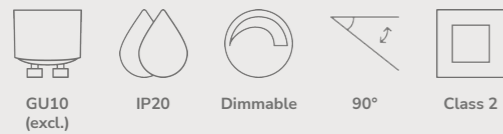

Measurements	Dimmable	Canopy info	Max. W	Masterbox
H: 17,1 cm, W: 30 cm, shade Ø: 6 cm, shade H: 12,5 cm, projection: 10 cm	Yes, can be dimmed by choosing a dimmable bulb	White/Black Aluminium 30 x 3 cm	25W	Qty. 3