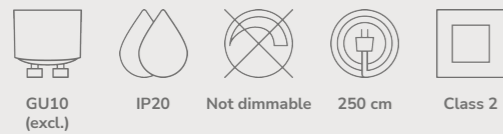

Fabiola Wall designed by Charlotte Høncke Design

Black 2220231003
Metal

Measurements	Dimmable	Cable info	Switch	Max. W	Masterbox
H: 22,4 cm, W: 24 cm, L: 24 cm, tube Ø: 1,3 cm	No, cannot be dimmed	Black Textile Replaceable	Touch on/off on the base	40W	Qty. 3

Fabiola Table designed by Charlotte Høncke Design

Black 2220245003
Metal

Measurements	Dimmable	Cable info	Switch	Max. W	Masterbox
H: 48 cm, W: 24 cm, L: 24 cm, shade Ø: 27 cm, tube Ø: 1,6 cm, Ø: 27 cm	No, cannot be dimmed	Black Textile Not replaceable	On the cable	40W	Qty. 3