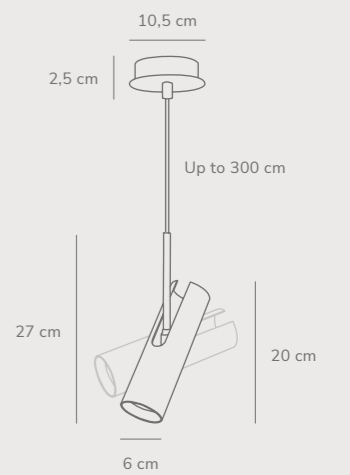

Measurements	Dimmable	Cable info	Canopy info	Max. W	Masterbox
H: 27 cm, shade Ø: 6 cm, shade H: 20 cm, tube Ø: 1 cm	Yes, can be dimmed by choosing a dimmable bulb	White/Black Textile Not replaceable	White/Black Metal 10,5 x 2,5 cm	8W	Qty. 3