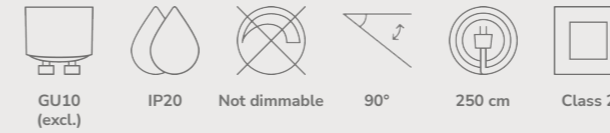

White/Telegrey 2020601001
Metal

Black 2020601003
Metal

Measurements	Dimmable	Cable info	Switch	Max. W	Masterbox
H: 22 cm, shade Ø: 10 cm, shade H: 15,3 cm, projection: 19 cm	No, cannot be dimmed	White/Black Textile Replaceable	On the fixture	6W	Qty. 3