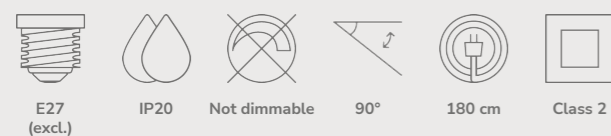

Measurements	Dimmable	Cable info	Switch	Max. W	Masterbox
H: 11,7 cm, W: 15 cm, L: 15 cm, shade Ø: 15 cm, shade H: 11,7 cm	No, cannot be dimmed	Black/Grey Textile Replaceable	On the fixture	60W	Qty. 3