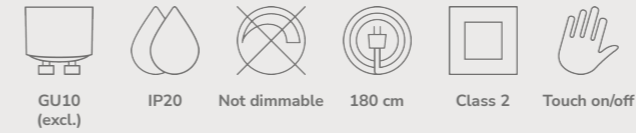

Measurements	Dimmable	Cable info	Switch	Max. W	Masterbox
H: 22,4 cm, W: 24 cm, L: 24 cm, tube Ø: 1,3 cm	No, cannot be dimmed	Black Textile Replaceable	Touch on/off on the base	40W	Qty. 3