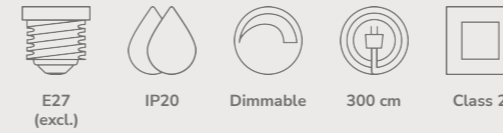

Measurements	Dimmable	Cable info	Canopy info	Max. W	Masterbox
H: 35 cm, shade Ø: 30 cm, shade H: 35 cm	Yes, can be dimmed by choosing a dimmable bulb	Black Textile Not replaceable	Black Plastic 11,8 cm x 7,35 cm	60W	Qty. 2