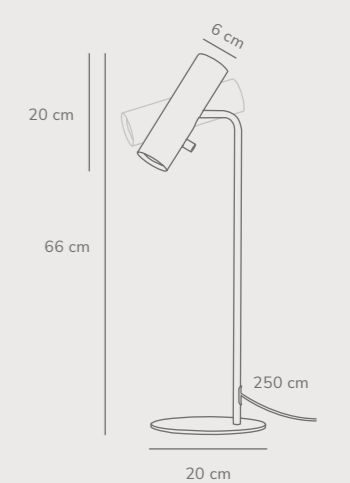

Measurements	Dimmable	Cable info	Switch	Max. W	Masterbox
H: 66 cm, shade Ø: 6 cm, shade H: 20 cm, tube Ø: 1,27 cm	No, cannot be dimmed	White/Black Plastic Not replaceable	On the fixture	8W	Qty. 3