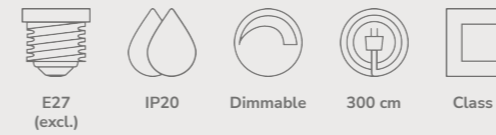

Measurements	Dimmable	Cable info	Canopy info	Max. W	Masterbox
H: 19 cm, W: 55 cm, L: 55 cm, shade Ø: 55 cm	Yes, can be dimmed by choosing a dimmable bulb	White/Black Textile Not replaceable	White Plastic 11,7 x 9 cm	40W	Qty. 3