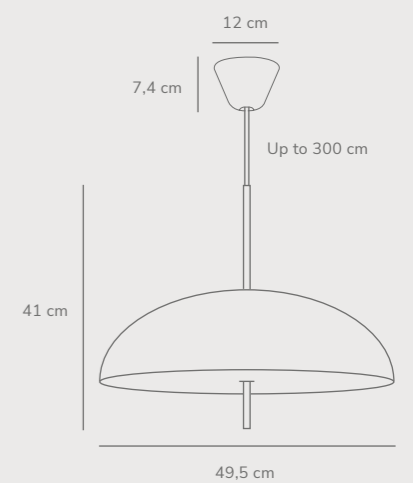

Takai Wall *designed by Sofie Lefèvre*

NEW

Beige 2320421018
Textile

Measurements	Dimmable	Cable info	Switch	Max. W	Masterbox
H: 25 cm, W: 23 cm, L: 23 cm, shade Ø: 23 cm, tube Ø: 1,15 cm, wall base: 11 cm	No, cannot be dimmed	White Textile Replaceable	On the fixture	25W	Qty. 3

Versale Pendant *designed by Anker Studio*

White 2220053001
Metal

Black 2220053003
Metal

Brown 2220053009
Metal

Measurements	Dimmable	Cable info	Canopy info	Max. W	Masterbox
H: 41 cm, W: 49,5 cm, L: 49,5 cm, shade Ø: 49,5 cm, shade H: 41 cm	Yes, can be dimmed by choosing a dimmable bulb	White/Black/Brown Textile Not replaceable	White/Black Plastic 12 cm x 7,4 cm	2x15W	Qty. 3