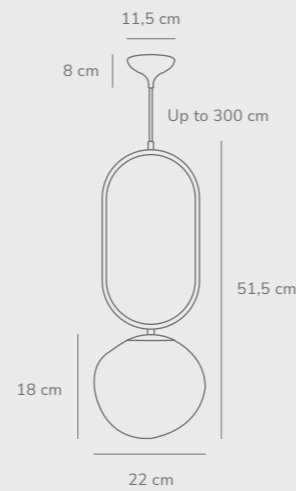

Rochelle Pendant designed by Charlotte Høncke Design

Black 2320283003 Metal

Measurements	Dimmable	Cable info	Canopy info	Max. W	Masterbox
H: 44 cm, W: 20,7 cm, L: 20,7 cm, shade Ø: 7,6 cm, Ø: 20,7 cm	Yes, can be dimmed by choosing a dimmable bulb	Black Textile Not replaceable	Black Metal 12,4 cm x 9 cm	8W	Qty. 3

Shapes 27 Pendant designed by Maria Berntsen

Brass 2120023035
Glass

Measurements	Dimmable	Cable info	Canopy info	Max. W	Masterbox
H: 60,5 cm, W: 22 cm, L: 27 cm, shade Ø: 27 cm, shade H: 22 cm, tube Ø: 1,53 cm	Yes, can be dimmed by choosing a dimmable bulb	Black Textile Not replaceable	Black Plastic 11,5 x 8 cm	15W	Qty. 2

Shapes 22 Pendant designed by Maria Berntsen

Brass 2120013035
Glass

Measurements	Dimmable	Cable info	Canopy info	Max. W	Masterbox
H: 51,5 cm, L: 22 cm, shade Ø: 22 cm, shade H: 18 cm, tube Ø: 1,53 cm	Yes, can be dimmed by choosing a dimmable bulb	Black Textile Not replaceable	Black Plastic 11,5 x 8 cm	15W	Qty. 3

Shapes Table designed by Maria Berntsen

Brass 2120055035
Glass

Measurements	Dimmable	Cable info	Switch	Max. W	Masterbox
H: 47 cm, W: 18 cm, L: 22 cm, shade Ø: 22 cm, shade H: 18 cm, tube Ø: 1,53 cm	No, cannot be dimmed	Black Textile Not replaceable	On the cable	15W	Qty. 3