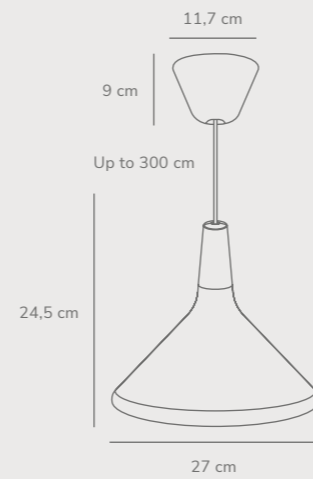

Norbi 40 Pendant designed by Bjørn+Balle

Black 2220133003
Metal

Measurements	Dimmable	Cable info	Canopy info	Max. W	Masterbox
H: 43,4 cm, W: 40 cm, L: 40 cm, shade Ø: 40 cm, shade H: 29,3 cm	Yes, can be dimmed by choosing a dimmable bulb	Black Textile Not replaceable	Black Plastic 12,4 x 9 cm	60W	Qty. 2

Nori 27 Pendant designed by Bjørn+Balle

White 2120813001
Metal/Wood
Black 2120813003
Metal/Wood
Copper 2120813030
Metal/Wood
Brushed steel 2120813032
Metal/Wood

Measurements	Dimmable	Cable info	Canopy info	Max. W	Masterbox
H: 24,5 cm, W: 27 cm, L: 27 cm, shade Ø: 27 cm, shade H: 24,5 cm	Yes, can be dimmed by choosing a dimmable bulb	White/Black Textile Not replaceable	White/Black Plastic 11,7 cm x 9 cm	40W	Qty. 3

Nori 27 Pendant designed by Bjørn+Balle

White 2120853001
Glass/Wood

Smoked 2120853047
Glass/Wood

Measurements	Dimmable	Cable info	Canopy info	Max. W	Masterbox
H: 24,5 cm, W: 27 cm, L: 27 cm, shade H: 24,5 cm, Ø: 27 cm	Yes, can be dimmed by choosing a dimmable bulb	White/Black Textile Not replaceable	White/Black Plastic 11,7 cm x 9 cm	40W	Qty. 3