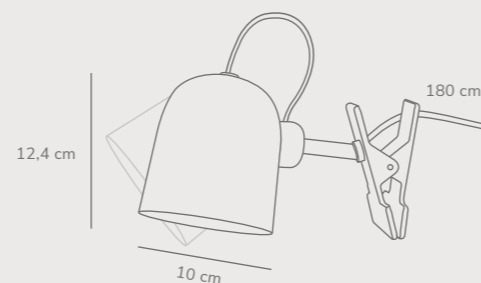

Measurements	Dimmable	Cable info	Switch	Max. W	Masterbox
H: 12,4 cm, W: 10 cm, L: 10 cm, shade Ø: 10 cm	No, cannot be dimmed	White/Black/Grey Textile Not replaceable	On the cable	15W	Qty. 3