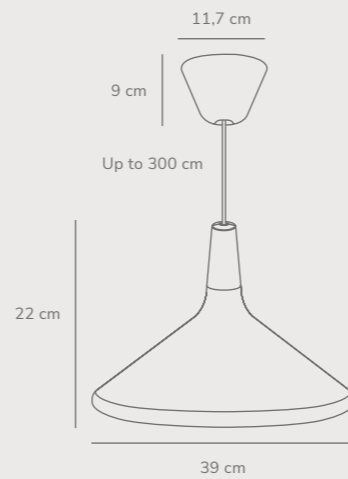

Nori 39 Pendant designed by Bjørn+Balle

White 2120823001
Metal/Wood

Black 2120823003
Metal/Wood

Copper 2120823030
Metal/Wood

Brushed steel 2120823032
Metal/Wood

Measurements	Dimmable	Cable info	Canopy info	Max. W	Masterbox
H: 22 cm, W: 39 cm, L: 39 cm, shade Ø: 39 cm, shade H: 22 cm, Ø: 39 cm	Yes, can be dimmed by choosing a dimmable bulb	White/Black Textile Not replaceable	White/Black Plastic 11,7 cm x 9 cm	40W	Qty. 2

Table lamps

Arcello Table designed by Bjørn+Balle

Burnished brass 2220155061
Metal/Plastic

Anthracite 2220155050
Metal/Plastic

25 cm

14 cm

8 cm

Measurements	Dimmable	Cable info	Switch	LED W	Lifespan	Masterbox
H: 25 cm, W: 14 cm, L: 14 cm, shade Ø: 14 cm	3-step Moodmaker™ 300 lm - 200 lm - 100 lm	Black Plastic Replaceable	Under the base	2,8W	15000 hours	Qty. 3