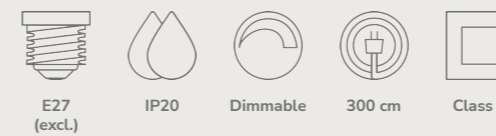

Measurements	Dimmable	Cable info	Canopy info	Max. W	Masterbox
H: 17 cm, W: 20 cm, L: 20 cm, shade Ø: 20 cm, shade H: 18,4 cm	Yes, can be dimmed by choosing a dimmable bulb	White Textile Not replaceable	White Plastic 11,5 cm x 8 cm	40W	Qty. 3