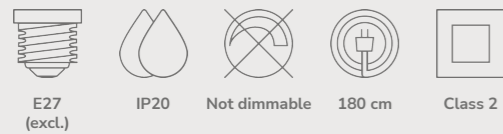

Measurements	Dimmable	Cable info	Switch	Max. W	Masterbox
H: 39,3 cm, W: 32 cm, L: 32 cm, shade Ø: 32 cm	No, cannot be dimmed	White/Black Textile Replaceable	On the cable	25W	Qty. 3