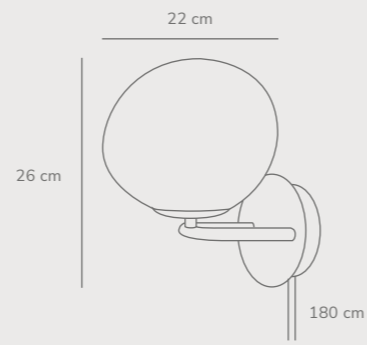

Shapes 22 Pendant designed by Maria Berntsen

Brass 2120013035
Glass

Measurements	Dimmable	Cable info	Canopy info	Max. W	Masterbox
H: 51,5 cm, L: 22 cm, shade Ø: 22 cm, shade H: 18 cm, tube Ø: 1,53 cm	Yes, can be dimmed by choosing a dimmable bulb	Black Textile Not replaceable	Black Plastic 11,5 x 8 cm	15W	Qty. 3

Shapes Table designed by Maria Berntsen

Brass 2120055035
Glass

Measurements	Dimmable	Cable info	Switch	Max. W	Masterbox
H: 47 cm, W: 18 cm, L: 22 cm, shade Ø: 22 cm, shade H: 18 cm, tube Ø: 1,53 cm	No, cannot be dimmed	Black Textile Not replaceable	On the cable	15W	Qty. 3

Shapes Wall designed by Maria Berntsen

NEW

Brass 2320321035
Glass

Measurements	Dimmable	Cable info	Switch	Max. W	Masterbox
H: 26 cm, W: 22,5 cm, shade Ø: 22 cm	No, cannot be dimmed	Black Textile Replaceable	On the cable	25W	Qty. 3