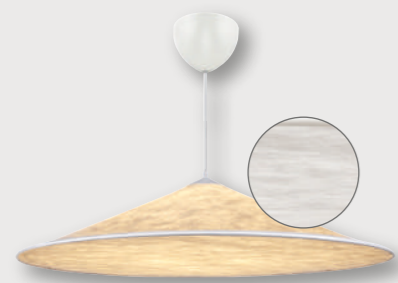

Hill Pendant designed by Asger Risborg

White 2220103060
Tyvek