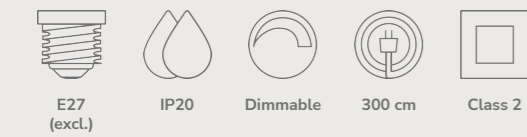

Measurements	Dimmable	Cable info	Canopy info	Max. W	Masterbox
H: 54,2 cm, shade Ø: 50 cm	Yes, can be dimmed by choosing a dimmable bulb	Black Textile Not replaceable	Black Plastic 11,8 cm x 7,35 cm	60W	Qty. 1