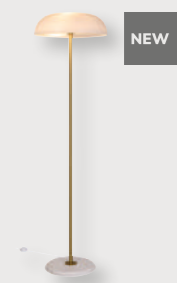

Glossy Floor designed by Maria Berntsen

White 2220344001
Glass