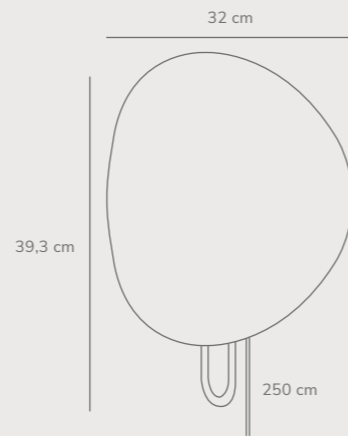

Nobu Table designed by Bønnelycke MDD

Measurements	Dimmable	Cable info	Switch	LED W	Lifespan	Masterbox
H: 46.5 cm, W: 10.5 cm, L: 49.5 cm, shade Ø: 10.5 cm, shade H: 5 cm, tube Ø: 3 cm	Yes, has built-in dimmable light source with button or touch	Black/Grey Textile Not replaceable	On the fixture	6W	30000 hours	Qty. 2

Wall lamps

Furiko Wall designed by Anker Studio

Black 2320241003
Metal

Brushed Brass 2320241035
Metal

Measurements	Dimmable	Cable info	Switch	Max. W	Masterbox
H: 42,3 cm, W: 31,6 cm, L: 31,6 cm, shade Ø: 31,6 cm	No, cannot be dimmed	White Textile Not replaceable	On the cable	6W	Qty. 3

Spargo Wall designed by Anker Studio

White/Brass 2320361001
Metal

Black/Brass 2320361003
Metal

Measurements	Dimmable	Cable info	Switch	Max. W	Masterbox
H: 39,3 cm, W: 32 cm, L: 32 cm, shade Ø: 32 cm	No, cannot be dimmed	White/Black Textile Replaceable	On the cable	25W	Qty. 3