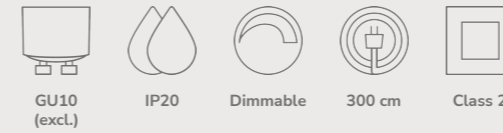

Measurements	Dimmable	Cable info	Canopy info	Max. W	Masterbox
H: 44 cm, W: 20,7 cm, L: 20,7 cm, shade Ø: 7,6 cm, Ø: 20,7 cm	Yes, can be dimmed by choosing a dimmable bulb	Black Textile Not replaceable	Black Metal 12,4 cm x 9 cm	8W	Qty. 3