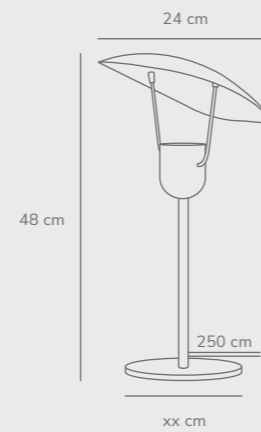

Fabiola Pendant designed by Charlotte Høncke Design

Black 2220223003
Metal

Measurements	Dimmable	Cable info	Canopy info	Max. W	Masterbox
H: 32 cm, W: 71 cm, shade Ø: 24 cm, tube Ø: 1,1 cm, Ø: 71 cm	Yes, can be dimmed by choosing a dimmable bulb	Black Textile Not replaceable	Black Textile 12,5 cm x 9 cm	40W	Qty. 1

Fabiola Wall designed by Charlotte Høncke Design

Black 2220231003
Metal

Measurements	Dimmable	Cable info	Switch	Max. W	Masterbox
H: 22,4 cm, W: 24 cm, L: 24 cm, tube Ø: 1,3 cm	No, cannot be dimmed	Black Textile Replaceable	Touch on/off on the base	40W	Qty. 3

Fabiola Table designed by Charlotte Høncke Design

Black 2220245003
Metal

Measurements	Dimmable	Cable info	Switch	Max. W	Masterbox
H: 48 cm, W: 24 cm, L: 24 cm, shade Ø: 27 cm, tube Ø: 1,6 cm, Ø: 27 cm	No, cannot be dimmed	Black Textile Not replaceable	On the cable	40W	Qty. 3