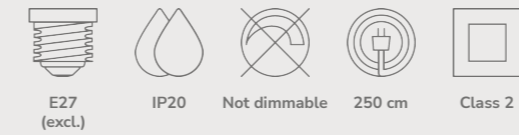

Beige 2320445018
Marble/Textile

Measurements	Dimmable	Cable info	Switch	Max. W	Masterbox
H: 55 cm, W: 30 cm, L: 30 cm, shade Ø: 30 cm	No, cannot be dimmed	White Textile Not replaceable	On the fixture	25W	Qty. 2