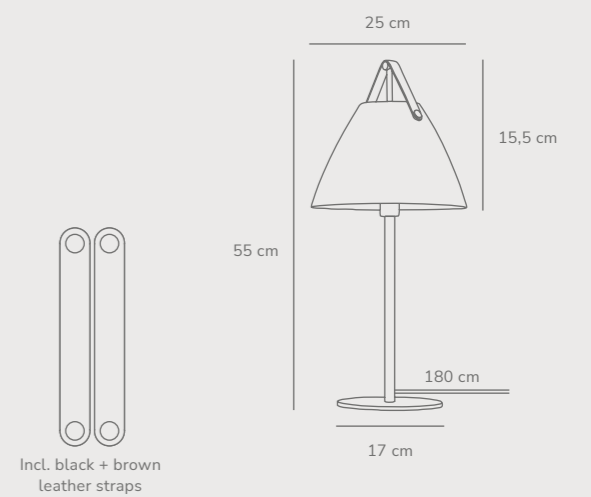

Measurements	Dimmable	Cable info	Switch	Max. W	Masterbox
H: 55 cm, shade Ø: 25 cm, shade H: 15,5 cm, tube Ø: 1,57 cm	No, cannot be dimmed	White/Black Textile Not replaceable	On the bulb base	40W	Qty. 3