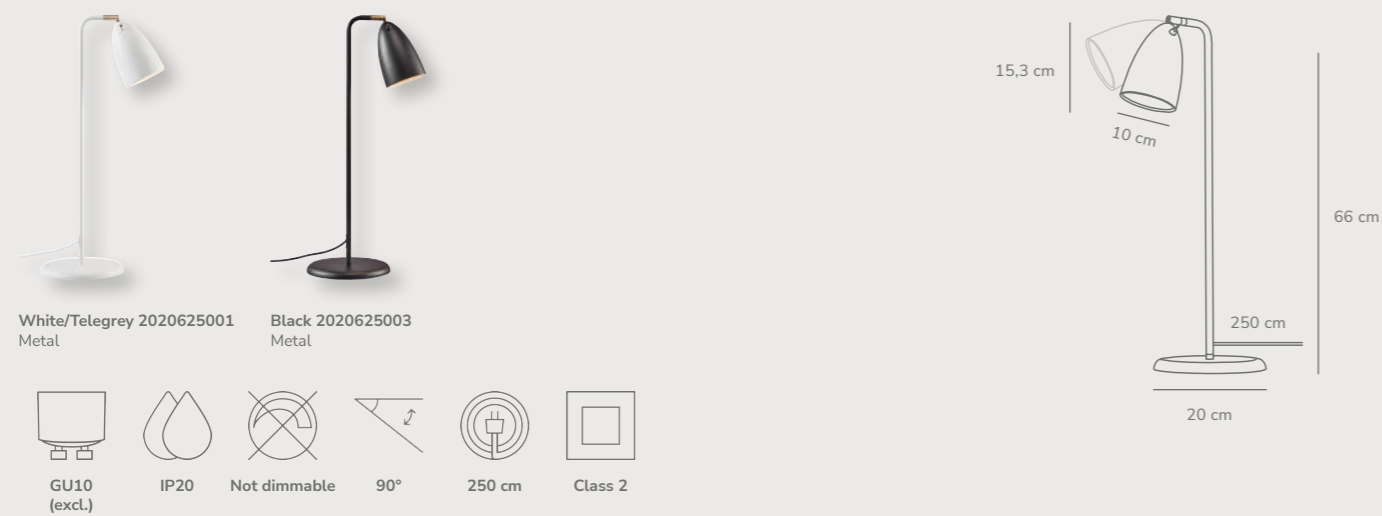

Nexus 2.0 Table designed by Bønnelycke MDD

Measurements	Dimmable	Cable info	Switch	Max. W	Masterbox
H: 66 cm, shade Ø: 10 cm, shade H: 15,3 cm	No, cannot be dimmed	White/Black Textile Not replaceable	On the fixture	6W	Qty. 2