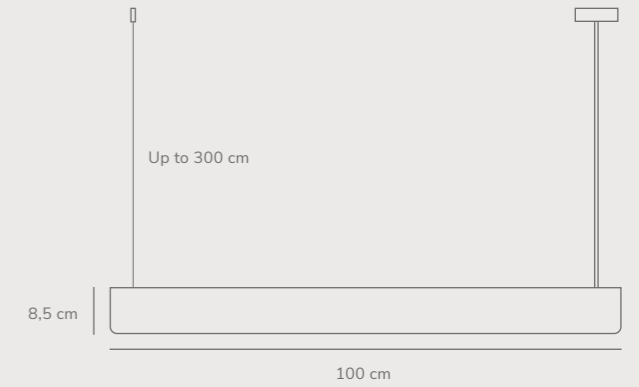

Measurements	Dimmable	Cable info	Max. W	Masterbox
H: 8,5 cm, W: 100 cm, L: 100 cm	Yes, can be dimmed by choosing a dimmable bulb	Black Textile Not replaceable	15W	Qty. 3