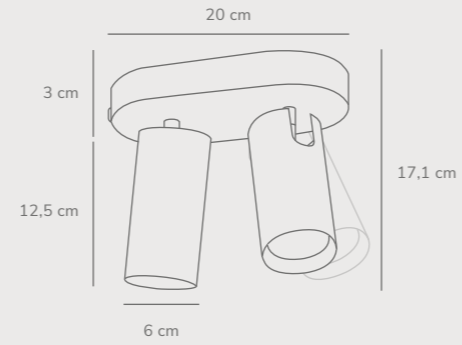

Measurements	Dimmable	Canopy info	Max. W	Masterbox
H: 17,1 cm, W: 20 cm, shade Ø: 6 cm, shade H: 12,5 cm, projection: 10 cm	Yes, can be dimmed by choosing a dimmable bulb	White/Black Aluminium 20 x 3 cm	25W	Qty. 3