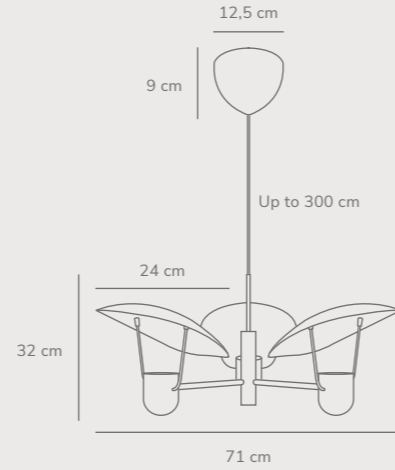

Darci Table designed by Bjørn+Balle

Black 2120565003
Metal

Measurements	Dimmable	Cable info	Switch	Max. W	Masterbox
H: 55 cm, W: 23 cm, L: 54 cm, shade Ø: 23 cm, shade H: 16,5 cm, tube Ø: 1,25 cm	No, cannot be dimmed	Black Textile Not replaceable	On the base	25W	Qty. 2

Darci Floor designed by Bjørn+Balle

Black 2120584003
Metal

Measurements	Dimmable	Cable info	Switch	Max. W	Masterbox
H: 143 cm, W: 23 cm, L: 54,8 cm, shade Ø: 23 cm, shade H: 16,5 cm, tube Ø: 1,56 cm	No, cannot be dimmed	Black Textile Not replaceable	On the cable	25W	Qty. 2

Fabiola Pendant designed by Charlotte Høncke Design

Black 2220223003
Metal

Measurements	Dimmable	Cable info	Canopy info	Max. W	Masterbox
H: 32 cm, W: 71 cm, shade Ø: 24 cm, tube Ø: 1,1 cm, Ø: 71 cm	Yes, can be dimmed by choosing a dimmable bulb	Black Textile Not replaceable	Black Textile 12,5 cm x 9 cm	40W	Qty. 1