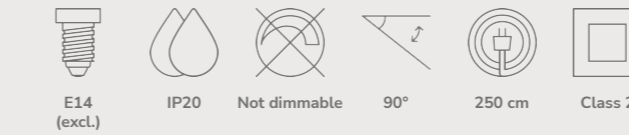

Measurements	Dimmable	Cable info	Switch	Max. W	Masterbox
H: 142,5 cm, W: 30 cm, L: 30 cm, shade Ø: 12,5 cm, Ø: 12,5 cm	No, cannot be dimmed	Black Textile Not replaceable	On the fixture	3x8W	Qty. 2