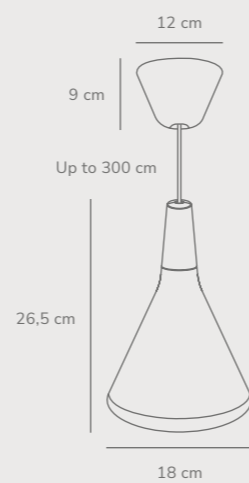

Measurements	Dimmable	Cable info	Canopy info	Max. W	Masterbox
H: 26,5 cm, W: 18 cm, L: 18 cm, shade Ø: 18 cm, shade H: 26,5 cm, Ø: 18 cm	Yes, can be dimmed by choosing a dimmable bulb	White/Black Textile Not replaceable	White/Black Plastic 12 cm x 9 cm	60W	Qty. 3