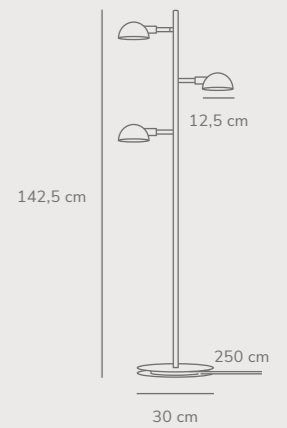

Nomi Floor designed by Bønnelycke MDD

Measurements	Dimmable	Cable info	Switch	Max. W	Masterbox
H: 142,5 cm, W: 30 cm, L: 30 cm, shade Ø: 12,5 cm, Ø: 12,5 cm	No, cannot be dimmed	Black Textile Not replaceable	On the fixture	3x8W	Qty. 2