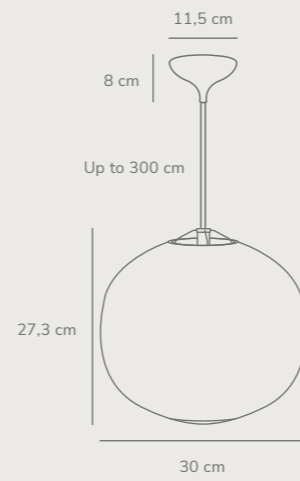

Hill Pendant designed by Asger Risborg

White 2220103060
Tyvek

Measurements	Dimmable	Cable info	Canopy info	Max. W	Masterbox
H: 20,5 cm, W: 85 cm, L: 85 cm, shade Ø: 85 cm	Yes, can be dimmed by choosing a dimmable bulb	White Textile Not replaceable	White Plastic 12,4 cm x 9 cm	3x25W	Qty. 3

Navone 20 Pendant designed by Sofie Lefèvre

White 2220433001
Glass

Measurements	Dimmable	Cable info	Canopy info	Max. W	Masterbox
H: 17 cm, W: 20 cm, L: 20 cm, shade Ø: 20 cm, shade H: 18,4 cm	Yes, can be dimmed by choosing a dimmable bulb	White Textile Not replaceable	White Plastic 11,5 cm x 8 cm	40W	Qty. 3

Navone 30 Pendant designed by Sofie Lefèvre

NEW

White 2220443001
Glass

Measurements	Dimmable	Cable info	Canopy info	Max. W	Masterbox
H: 27,3 cm, W: 30 cm, L: 30 cm, shade Ø: 30 cm	Yes, can be dimmed by choosing a dimmable bulb	White Textile Not replaceable	White Plastic 11,5 cm x 8 cm	40W	Qty. 2