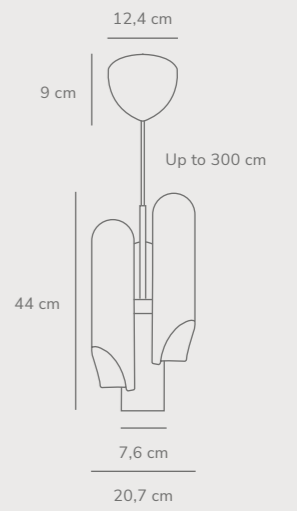

Pure 20 Pendant designed by Bønnelycke MDD

White 43293001 Metal
Black 43293003 Metal
Grey 43293010 Metal

Measurements	Dimmable	Cable info	Canopy info	Max. W	Masterbox
H: 35 cm, shade Ø: 20 cm, shade H: 35 cm	Yes, can be dimmed by choosing a dimmable bulb	White/Black/Grey Textile Not replaceable	White/Black/Grey Plastic 11,7 cm x 7 cm	40W	Qty. 3

Pure Wall designed by Bønnelycke MDD

White 78271001 Metal
Black 78271003 Metal
Grey 78271011 Metal

Measurements	Dimmable	Cable info	Switch	Max. W	Masterbox
H: 26 cm, shade Ø: 7,5 cm, shade H: 26 cm, projection: 17 cm, wall base: Ø10 cm	No, cannot be dimmed	White/Black/Grey Textile Replaceable	On the base	8W	Qty. 3

Rochelle Pendant designed by Charlotte Høncke Design

Black 2320283003 Metal

Measurements	Dimmable	Cable info	Canopy info	Max. W	Masterbox
H: 44 cm, W: 20,7 cm, L: 20,7 cm, shade Ø: 7,6 cm, Ø: 20,7 cm	Yes, can be dimmed by choosing a dimmable bulb	Black Textile Not replaceable	Black Metal 12,4 cm x 9 cm	8W	Qty. 3

Shapes 27 Pendant designed by Maria Berntsen

Brass 2120023035
Glass

Measurements	Dimmable	Cable info	Canopy info	Max. W	Masterbox
H: 60,5 cm, W: 22 cm, L: 27 cm, shade Ø: 27 cm, shade H: 22 cm, tube Ø: 1,53 cm	Yes, can be dimmed by choosing a dimmable bulb	Black Textile Not replaceable	Black Plastic 11,5 x 8 cm	15W	Qty. 2