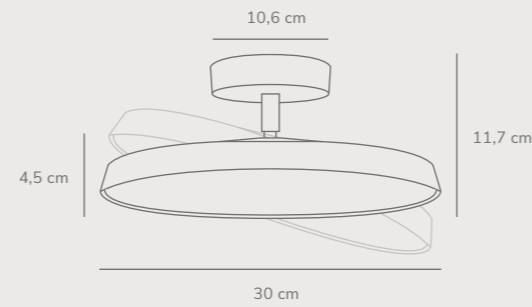

Kaito Pro 30 Ceiling designed by Bønnelycke MDD