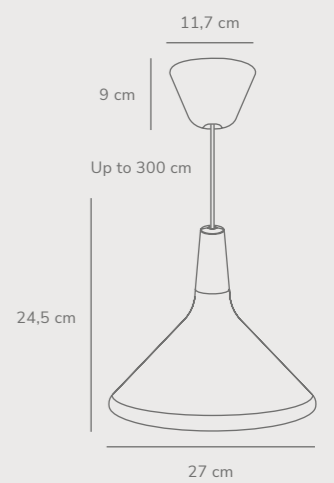

Measurements	Dimmable	Cable info	Canopy info	Max. W	Masterbox
H: 24,5 cm, W: 27 cm, L: 27 cm, shade Ø: 27 cm, shade H: 24,5 cm	Yes, can be dimmed by choosing a dimmable bulb	White/Black Textile Not replaceable	White/Black Plastic 11,7 cm x 9 cm	40W	Qty. 3