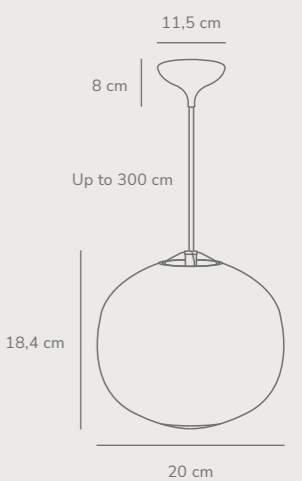

Hill Pendant designed by Asger Risborg

White 2220103060
Tyvek

Measurements	Dimmable	Cable info	Canopy info	Max. W	Masterbox
H: 20,5 cm, W: 85 cm, L: 85 cm, shade Ø: 85 cm	Yes, can be dimmed by choosing a dimmable bulb	White Textile Not replaceable	White Plastic 12,4 cm x 9 cm	3x25W	Qty. 3

Navone 20 Pendant designed by Sofie Lefèvre

White 2220433001
Glass

Measurements	Dimmable	Cable info	Canopy info	Max. W	Masterbox
H: 17 cm, W: 20 cm, L: 20 cm, shade Ø: 20 cm, shade H: 18,4 cm	Yes, can be dimmed by choosing a dimmable bulb	White Textile Not replaceable	White Plastic 11,5 cm x 8 cm	40W	Qty. 3