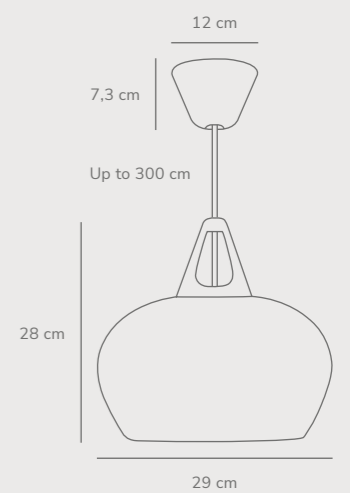

Beau 50 Pendant designed by Sofie Lefèvre

Black 2220473003
Metal

Measurements	Dimmable	Cable info	Max. W	Masterbox
H: 8,5 cm, W: 50 cm, L: 50 cm	Yes, can be dimmed by choosing a dimmable bulb	Black Textile Not replaceable	8W	Qty. 3

Belly 29 Pendant designed by Bønnelycke MDD

Black 45053003
Metal

Measurements	Dimmable	Cable info	Canopy info	Max. W	Masterbox
H: 28 cm, shade Ø: 29 cm	Yes, can be dimmed by choosing a dimmable bulb	Black Textile Not replaceable	Black Plastic 12 cm x 7,3 cm	60W	Qty. 2