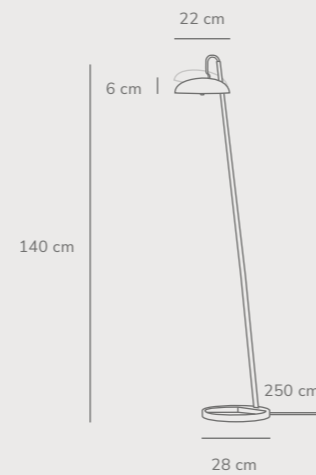

Measurements	Dimmable	Cable info	Switch	Max. W	Masterbox
H: 140 cm, W: 28 cm, L: 28 cm, shade Ø: 22 cm, shade H: 6 cm, tube Ø: 1,45 cm	No, cannot be dimmed	White/Black Textile Not replaceable	On the cable	3x3W	Qty. 2