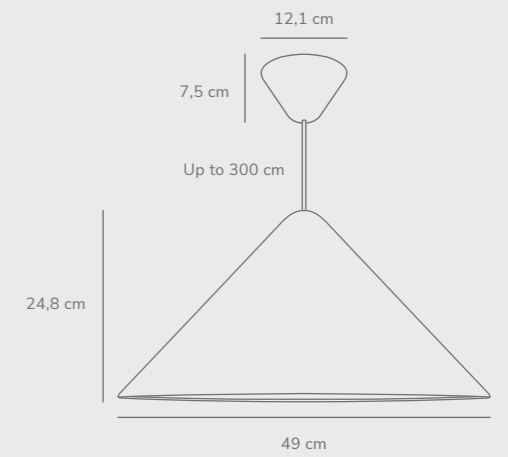

Measurements	Dimmable	Cable info	Canopy info	Max. W	Masterbox
H: 24,8 cm, W: 49 cm, L: 49 cm, shade Ø: 49 cm	Yes, can be dimmed by choosing a dimmable bulb	White/Black Textile Not replaceable	White/Black Plastic 12,1 cm x 7,5 cm	50W	Qty. 3