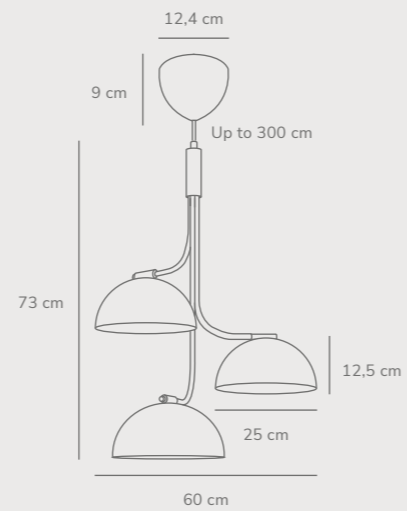

Beau 50 Pendant designed by Sofie Lefèvre

Black 2220473003
Metal

Measurements	Dimmable	Cable info	Max. W	Masterbox
H: 8,5 cm, W: 50 cm, L: 50 cm	Yes, can be dimmed by choosing a dimmable bulb	Black Textile Not replaceable	8W	Qty. 3

Belly 29 Pendant designed by Bønnelycke MDD

Black 45053003
Metal

Measurements	Dimmable	Cable info	Canopy info	Max. W	Masterbox
H: 28 cm, shade Ø: 29 cm	Yes, can be dimmed by choosing a dimmable bulb	Black Textile Not replaceable	Black Plastic 12 cm x 7,3 cm	60W	Qty. 2

Tullio Pendant designed by Anker Studio

White 2220033001
Metal

Black 2220033003
Metal

Measurements	Dimmable	Cable info	Canopy info	Max. W	Masterbox
H: 73 cm, W: 60 cm, L: 60 cm, shade Ø: 25 cm, shade H: 12,5 cm, tube Ø: 1,3 cm	Yes, can be dimmed by choosing a dimmable bulb	White/Black Textile Not replaceable	White/Black Metal 12,4 x 9 cm	3x25W	Qty. 1