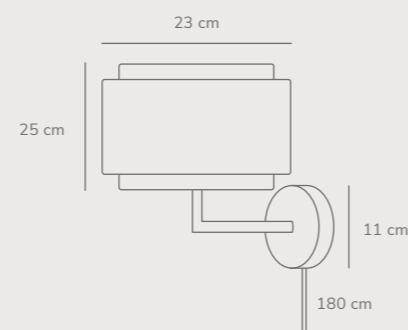

Measurements	Dimmable	Cable info	Switch	Max. W	Masterbox
H: 25 cm, W: 23 cm, L: 23 cm, shade Ø: 23 cm, tube Ø: 1,15 cm, wall base: 11 cm	No, cannot be dimmed	White Textile Replaceable	On the fixture	25W	Qty. 3