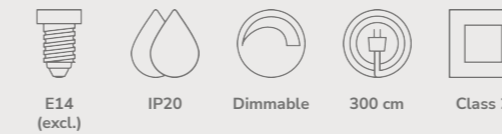

Fabiola Table designed by Charlotte Høncke Design

Black 2220245003
Metal

Measurements	Dimmable	Cable info	Switch	Max. W	Masterbox
H: 48 cm, W: 24 cm, L: 24 cm, shade Ø: 27 cm, tube Ø: 1,6 cm, Ø: 27 cm	No, cannot be dimmed	Black Textile Not replaceable	On the cable	40W	Qty. 3

Glossy Pendant designed by Maria Berntsen

White 2220313001
Glass

Measurements	Dimmable	Cable info	Canopy info	Max. W	Masterbox
H: 11,5 cm, W: 40 cm, L: 40 cm, shade Ø: 40 cm	Yes, can be dimmed by choosing a dimmable bulb	White Textile Not replaceable	White Metal 12,5 cm x 9 cm	25W	Qty. 2