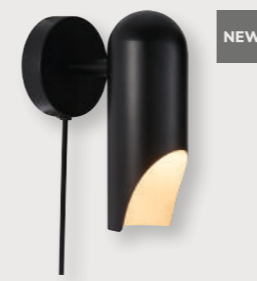

Rochelle Wall designed by Charlotte Høncke Design

Black 2320301003 Metal