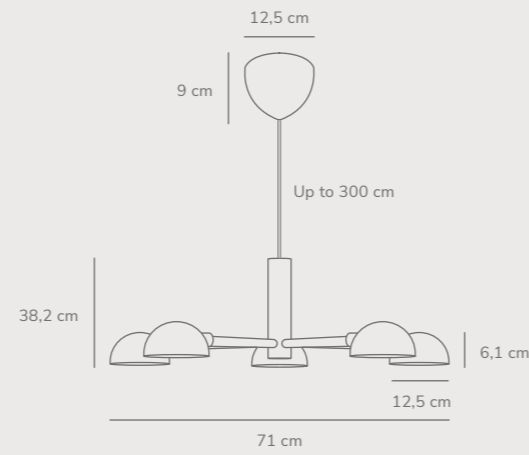

Nexus 2.0 Floor designed by Bønnelycke MDD

White/Telegrey 2020644001
Metal

Black 2020644003
Metal

Measurements	Dimmable	Cable info	Switch	Max. W	Masterbox
H: 140,8 cm, shade Ø: 10 cm, shade H: 15,3 cm	No, cannot be dimmed	White/Black Textile Not replaceable	On the fixture	6W	Qty. 2

Nomi Pendant designed by Bønnelycke MDD

Black 2220163003
Metal

Measurements	Dimmable	Cable info	Canopy info	Max. W	Masterbox
H: 38 cm, W: 71 cm, shade Ø: 12,5 cm, shade H: 6,1 cm, Ø: 71 cm	Yes, can be dimmed by choosing a dimmable bulb	Black Textile Not replaceable	Black Textile 12,5 cm x 9 cm	5x8W	Qty. 2