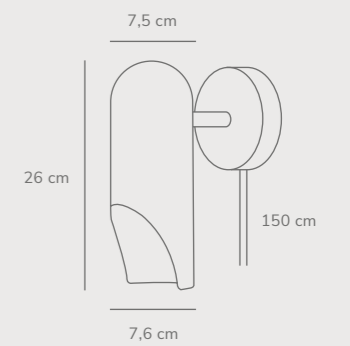

Pure 20 Pendant designed by Bønnelycke MDD

White 43293001 Metal
Black 43293003 Metal
Grey 43293010 Metal

Measurements	Dimmable	Cable info	Canopy info	Max. W	Masterbox
H: 35 cm, shade Ø: 20 cm, shade H: 35 cm	Yes, can be dimmed by choosing a dimmable bulb	White/Black/Grey Textile Not replaceable	White/Black/Grey Plastic 11,7 cm x 7 cm	40W	Qty. 3

Rochelle Pendant designed by Charlotte Høncke Design

Black 2320283003 Metal

Measurements	Dimmable	Cable info	Canopy info	Max. W	Masterbox
H: 44 cm, W: 20,7 cm, L: 20,7 cm, shade Ø: 7,6 cm, Ø: 20,7 cm	Yes, can be dimmed by choosing a dimmable bulb	Black Textile Not replaceable	Black Metal 12,4 cm x 9 cm	8W	Qty. 3

Rochelle Wall designed by Charlotte Høncke Design

Black 2320301003 Metal

Measurements	Dimmable	Cable info	Switch	Max. W	Masterbox
H: 20,5 cm, shade Ø: 7,6 cm, Ø: 7,6 cm	No, cannot be dimmed	Black Textile Replaceable	On the base	8W	Qty. 3

Shapes 27 Pendant designed by Maria Berntsen

Brass 2120023035
Glass

Measurements	Dimmable	Cable info	Canopy info	Max. W	Masterbox
H: 60,5 cm, W: 22 cm, L: 27 cm, shade Ø: 27 cm, shade H: 22 cm, tube Ø: 1,53 cm	Yes, can be dimmed by choosing a dimmable bulb	Black Textile Not replaceable	Black Plastic 11,5 x 8 cm	15W	Qty. 2