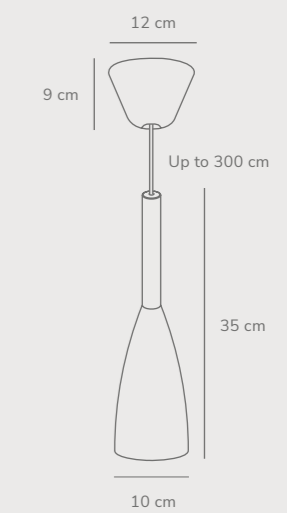

Measurements	Dimmable	Cable info	Canopy info	Max. W	Masterbox
H: 35 cm, shade Ø: 10 cm, shade H: 26 cm	Yes, can be dimmed by choosing a dimmable bulb	White/Black/Grey Textile Not replaceable	White/Black/grey Plastic 12 cm x 9 cm	40W	Qty. 3