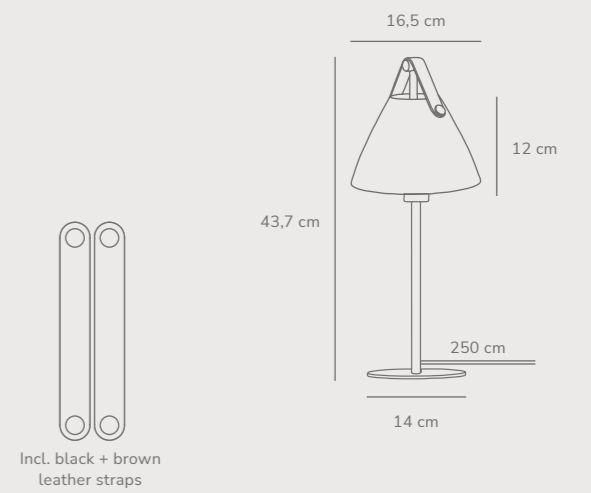

Stay Wall designed by Maria Berntsen

Black 2020455003
Aluminium

Grey 2020455010
Aluminium

Measurements	Dimmable	Cable info	Switch	Max. W	Masterbox
H: 54,5 cm, shade Ø: 15 cm, shade H: 11,7 cm, projection: 72,3 cm, tube Ø: 1,57 cm, wall base: Ø10 cm	No, cannot be dimmed	Black/Grey Textile Replaceable	On the fixture	60W	Qty. 2

Stay Floor designed by Maria Berntsen

Black 2020464003 Aluminium
Grey 2020464010 Aluminium

Measurements	Dimmable	Cable info	Switch	Max. W	Masterbox
H: 129,2 cm, shade Ø: 15 cm, shade H: 11,7 cm, projection: 58,7 cm, tube Ø: 1,57 cm	No, cannot be dimmed	Black/Grey Textile Not replaceable	On the fixture	60W	Qty. 1

Strap 16 Table G9 designed by Bjørn+Balle

Brushed steel 2020025001 Glass

Measurements	Dimmable	Cable info	Switch	Max. W	Masterbox
H: 43,7 cm, W: 16,5 cm, L: 16,5 cm, shade Ø: 16,5 cm, shade H: 15,5 cm, tube Ø: 1,2 cm	No, cannot be dimmed	White Textile Not replaceable	On the cable	25W	Qty. 3