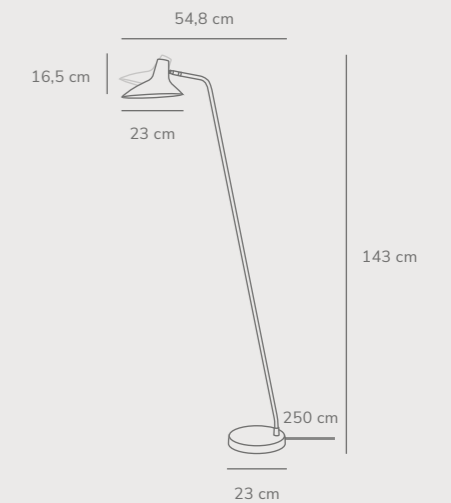

Measurements	Dimmable	Cable info	Switch	Max. W	Masterbox
H: 143 cm, W: 23 cm, L: 54,8 cm, shade Ø: 23 cm, shade H: 16,5 cm, tube Ø: 1,56 cm	No, cannot be dimmed	Black Textile Not replaceable	On the cable	25W	Qty. 2