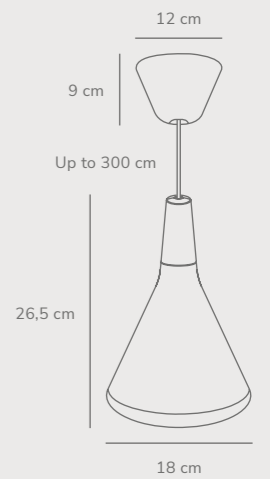

Norbi 30 Pendant designed by Bjørn+Balle

Black 2220123003
Metal

Measurements	Dimmable	Cable info	Canopy info	Max. W	Masterbox
H: 36,3 cm, W: 30 cm, L: 30 cm, shade Ø: 30 cm, shade H: 22,2 cm	Yes, can be dimmed by choosing a dimmable bulb	Black Textile Not replaceable	Black Plastic 12,4 x 9 cm	60W	Qty. 2

Norbi 40 Pendant designed by Bjørn+Balle

Black 2220133003
Metal

Measurements	Dimmable	Cable info	Canopy info	Max. W	Masterbox
H: 43,4 cm, W: 40 cm, L: 40 cm, shade Ø: 40 cm, shade H: 29,3 cm	Yes, can be dimmed by choosing a dimmable bulb	Black Textile Not replaceable	Black Plastic 12,4 x 9 cm	60W	Qty. 2

Nori 18 Pendant designed by Bjørn+Balle

White 2120843001
Glass/Wood
Smoked 2120843047
Glass/Wood

Measurements	Dimmable	Cable info	Canopy info	Max. W	Masterbox
H: 26,5 cm, W: 18 cm, L: 18 cm, shade Ø: 18 cm, shade H: 26,5 cm	Yes, can be dimmed by choosing a dimmable bulb	White/Black Textile Not replaceable	White/Black Plastic 12 cm x 9 cm	60W	Qty. 3