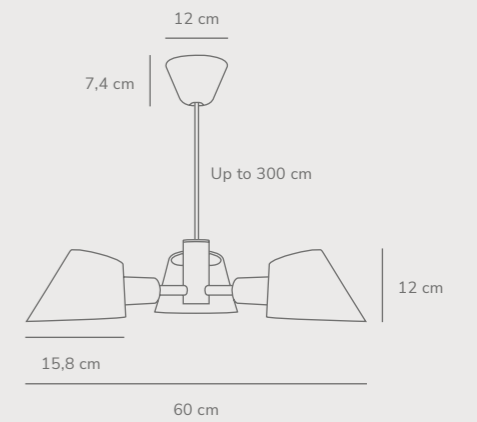

Shapes Table designed by Maria Berntsen

Brass 2120055035
Glass

Measurements	Dimmable	Cable info	Switch	Max. W	Masterbox
H: 47 cm, W: 18 cm, L: 22 cm, shade Ø: 22 cm, shade H: 18 cm, tube Ø: 1,53 cm	No, cannot be dimmed	Black Textile Not replaceable	On the cable	15W	Qty. 3

Shapes Wall designed by Maria Berntsen

NEW

Brass 2320321035
Glass

Measurements	Dimmable	Cable info	Switch	Max. W	Masterbox
H: 26 cm, W: 22,5 cm, shade Ø: 22 cm	No, cannot be dimmed	Black Textile Replaceable	On the cable	25W	Qty. 3

Stay 3-Spot Pendant designed by Maria Berntsen

Black 2120703003
Aluminium

Grey 2120703010
Aluminium

Measurements	Dimmable	Cable info	Canopy info	Max. W	Masterbox
H: 12 cm, shade Ø: 15,8 cm, shade H: 13 cm, Ø: 60 cm	Yes, can be dimmed by choosing a dimmable bulb	Black/Grey Textile Not replaceable	Black/Grey Plastic 12 x 7,4 cm	3x60W	Qty. 2