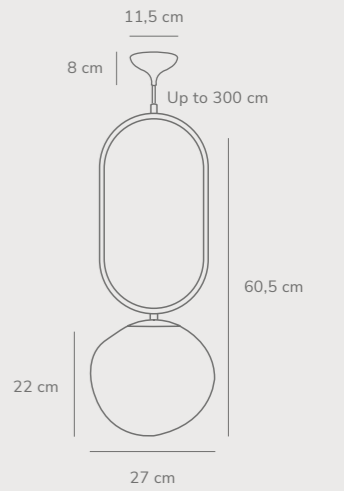

Rochelle Pendant designed by Charlotte Høncke Design

Black 2320283003 Metal

Measurements	Dimmable	Cable info	Canopy info	Max. W	Masterbox
H: 44 cm, W: 20,7 cm, L: 20,7 cm, shade Ø: 7,6 cm, Ø: 20,7 cm	Yes, can be dimmed by choosing a dimmable bulb	Black Textile Not replaceable	Black Metal 12,4 cm x 9 cm	8W	Qty. 3

Rochelle Wall designed by Charlotte Høncke Design

Black 2320301003 Metal

Measurements	Dimmable	Cable info	Switch	Max. W	Masterbox
H: 20,5 cm, shade Ø: 7,6 cm, Ø: 7,6 cm	No, cannot be dimmed	Black Textile Replaceable	On the base	8W	Qty. 3

Rochelle Floor designed by Charlotte Høncke Design

NEW

Black 2320314003
Metal

Measurements	Dimmable	Cable info	Switch	Max. W	Masterbox
H: 145 cm, W: 29 cm, L: 29 cm, shade Ø: 7,6 cm, tube Ø: 1,9 cm, Ø: 7,6 cm	No, cannot be dimmed	Black Textile Not replaceable	On the cable	2x8W	Qty. 2

Shapes 27 Pendant designed by Maria Berntsen

Brass 2120023035
Glass

Measurements	Dimmable	Cable info	Canopy info	Max. W	Masterbox
H: 60,5 cm, W: 22 cm, L: 27 cm, shade Ø: 27 cm, shade H: 22 cm, tube Ø: 1,53 cm	Yes, can be dimmed by choosing a dimmable bulb	Black Textile Not replaceable	Black Plastic 11,5 x 8 cm	15W	Qty. 2