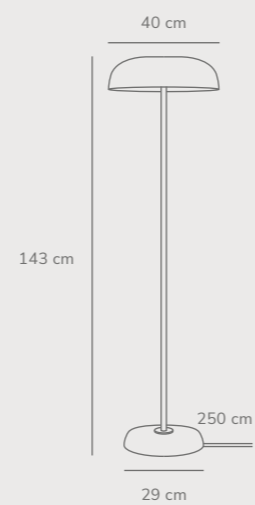

Fabiola Table designed by Charlotte Høncke Design

Black 2220245003
Metal

Measurements	Dimmable	Cable info	Switch	Max. W	Masterbox
H: 48 cm, W: 24 cm, L: 24 cm, shade Ø: 27 cm, tube Ø: 1,6 cm, Ø: 27 cm	No, cannot be dimmed	Black Textile Not replaceable	On the cable	40W	Qty. 3

MIB 6 Pendant designed by Bønnelycke MDD

White 71679901
Metal

Black 71679903
Metal

Measurements	Dimmable	Cable info	Canopy info	Max. W	Masterbox
H: 27 cm, shade Ø: 6 cm, shade H: 20 cm, tube Ø: 1 cm	Yes, can be dimmed by choosing a dimmable bulb	White/Black Textile Not replaceable	White/Black Metal 10,5 x 2,5 cm	8W	Qty. 3

Glossy Floor designed by Maria Berntsen

White 2220344001
Glass

Measurements	Dimmable	Cable info	Switch	Max. W	Masterbox
H: 143 cm, W: 40 cm, L: 40 cm, shade Ø: 40 cm, tube Ø: 1,9 cm	No, cannot be dimmed	White Textile Not replaceable	On the cable	25W	Qty. 1