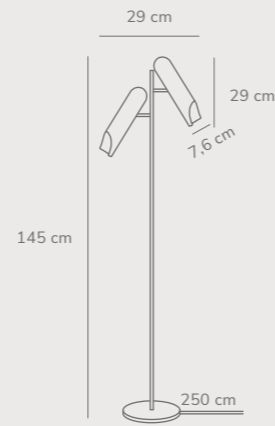

Rochelle Floor designed by Charlotte Høncke Design

NEW

Black 2320314003
Metal

Measurements	Dimmable	Cable info	Switch	Max. W	Masterbox
H: 145 cm, W: 29 cm, L: 29 cm, shade Ø: 7,6 cm, tube Ø: 1,9 cm, Ø: 7,6 cm	No, cannot be dimmed	Black Textile Not replaceable	On the cable	2x8W	Qty. 2

Shapes 27 Pendant designed by Maria Berntsen

Brass 2120023035
Glass

Measurements	Dimmable	Cable info	Canopy info	Max. W	Masterbox
H: 60,5 cm, W: 22 cm, L: 27 cm, shade Ø: 27 cm, shade H: 22 cm, tube Ø: 1,53 cm	Yes, can be dimmed by choosing a dimmable bulb	Black Textile Not replaceable	Black Plastic 11,5 x 8 cm	15W	Qty. 2

Shapes 22 Pendant designed by Maria Berntsen

Brass 2120013035
Glass

Measurements	Dimmable	Cable info	Canopy info	Max. W	Masterbox
H: 51,5 cm, L: 22 cm, shade Ø: 22 cm, shade H: 18 cm, tube Ø: 1,53 cm	Yes, can be dimmed by choosing a dimmable bulb	Black Textile Not replaceable	Black Plastic 11,5 x 8 cm	15W	Qty. 3

Shapes Table designed by Maria Berntsen

Brass 2120055035
Glass

Measurements	Dimmable	Cable info	Switch	Max. W	Masterbox
H: 47 cm, W: 18 cm, L: 22 cm, shade Ø: 22 cm, shade H: 18 cm, tube Ø: 1,53 cm	No, cannot be dimmed	Black Textile Not replaceable	On the cable	15W	Qty. 3