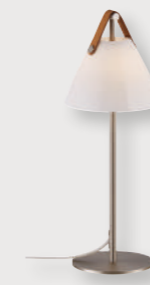

Strap 16 Table G9 designed by Bjørn+Balle

Brushed steel 2020025001 Glass