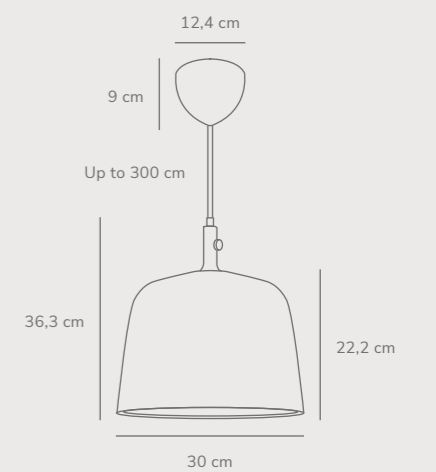

Nono 49 Pendant designed by Bønnelycke MDD

White 2120523001
Metal

Black 2120523003
Metal

Measurements	Dimmable	Cable info	Canopy info	Max. W	Masterbox
H: 24,8 cm, W: 49 cm, L: 49 cm, shade Ø: 49 cm	Yes, can be dimmed by choosing a dimmable bulb	White/Black Textile Not replaceable	White/Black Plastic 12,1 cm x 7,5 cm	50W	Qty. 3

Nono 23,5 Pendant designed by Bønnelycke MDD

White 2120503001
Metal

Black 2120503003
Metal

Measurements	Dimmable	Cable info	Canopy info	Max. W	Masterbox
H: 24,8 cm, W: 23,5 cm, L: 23,5 cm, shade Ø: 23,5 cm	Yes, can be dimmed by choosing a dimmable bulb	White/Black Textile Not replaceable	White/Black Plastic 12,1 cm x 7,5 cm	40W	Qty. 3

Norbi 30 Pendant designed by Bjørn+Balle

Black 2220123003
Metal

Measurements	Dimmable	Cable info	Canopy info	Max. W	Masterbox
H: 36,3 cm, W: 30 cm, L: 30 cm, shade Ø: 30 cm, shade H: 22,2 cm	Yes, can be dimmed by choosing a dimmable bulb	Black Textile Not replaceable	Black Plastic 12,4 x 9 cm	60W	Qty. 2

Norbi 40 Pendant designed by Bjørn+Balle

Black 2220133003
Metal

Measurements	Dimmable	Cable info	Canopy info	Max. W	Masterbox
H: 43,4 cm, W: 40 cm, L: 40 cm, shade Ø: 40 cm, shade H: 29,3 cm	Yes, can be dimmed by choosing a dimmable bulb	Black Textile Not replaceable	Black Plastic 12,4 x 9 cm	60W	Qty. 2