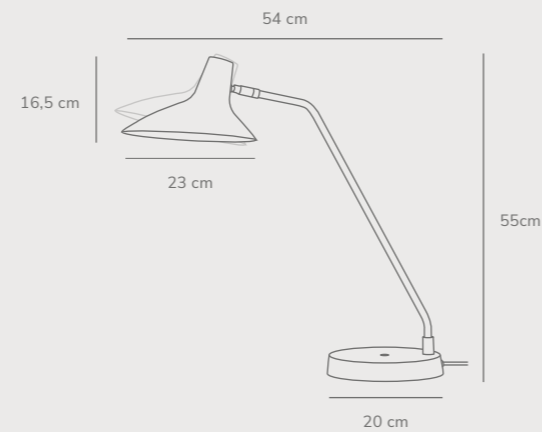

Darci Table designed by Bjørn+Balle

Measurements	Dimmable	Cable info	Switch	Max. W	Masterbox
H: 55 cm, W: 23 cm, L: 54 cm, shade Ø: 23 cm, shade H: 16,5 cm, tube Ø: 1,25 cm	No, cannot be dimmed	Black Textile Not replaceable	On the base	25W	Qty. 2

Darci Floor designed by Bjørn+Balle