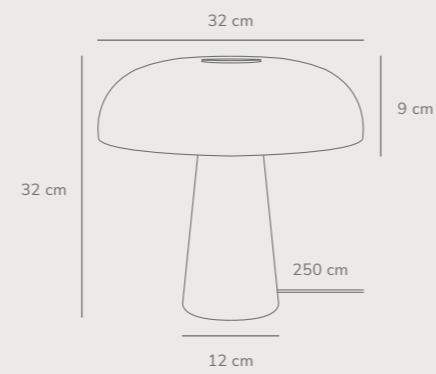

Fabiola Table designed by Charlotte Høncke Design

Black 2220245003
Metal

Measurements	Dimmable	Cable info	Switch	Max. W	Masterbox
H: 48 cm, W: 24 cm, L: 24 cm, shade Ø: 27 cm, tube Ø: 1,6 cm, Ø: 27 cm	No, cannot be dimmed	Black Textile Not replaceable	On the cable	40W	Qty. 3

Glossy Pendant designed by Maria Berntsen

White 2220313001
Glass

Measurements	Dimmable	Cable info	Canopy info	Max. W	Masterbox
H: 11,5 cm, W: 40 cm, L: 40 cm, shade Ø: 40 cm	Yes, can be dimmed by choosing a dimmable bulb	White Textile Not replaceable	White Metal 12,5 cm x 9 cm	25W	Qty. 2

Glossy Table designed by Maria Berntsen

Opal white 2020505001
Marble

Grey 2020505010
Marble

Measurements	Dimmable	Cable info	Switch	Max. W	Masterbox
H: 32 cm, W: 32 cm, L: 32 cm, shade Ø: 32 cm, shade H: 9 cm, Ø: 32 cm	No, cannot be dimmed	White Textile Not replaceable	On the cable	15W	Qty. 2