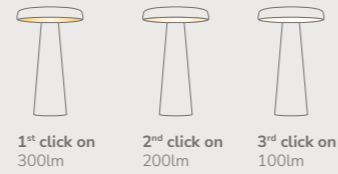

Table lamps

Arcello Table designed by Bjørn+Balle

Burnished brass 2220155061
Metal/Plastic

Anthracite 2220155050
Metal/Plastic

25 cm

14 cm

8 cm

Measurements	Dimmable	Cable info	Switch	LED W	Lifespan	Masterbox
H: 25 cm, W: 14 cm, L: 14 cm, shade Ø: 14 cm	3-step Moodmaker™ 300 lm - 200 lm - 100 lm	Black Plastic Replaceable	Under the base	2,8W	15000 hours	Qty. 3