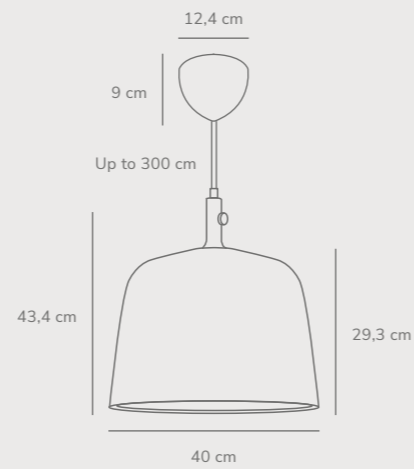

Norbi 30 Pendant designed by Bjørn+Balle

Black 2220123003
Metal

Measurements	Dimmable	Cable info	Canopy info	Max. W	Masterbox
H: 36,3 cm, W: 30 cm, L: 30 cm, shade Ø: 30 cm, shade H: 22,2 cm	Yes, can be dimmed by choosing a dimmable bulb	Black Textile Not replaceable	Black Plastic 12,4 x 9 cm	60W	Qty. 2

Norbi 40 Pendant designed by Bjørn+Balle

Black 2220133003
Metal

Measurements	Dimmable	Cable info	Canopy info	Max. W	Masterbox
H: 43,4 cm, W: 40 cm, L: 40 cm, shade Ø: 40 cm, shade H: 29,3 cm	Yes, can be dimmed by choosing a dimmable bulb	Black Textile Not replaceable	Black Plastic 12,4 x 9 cm	60W	Qty. 2