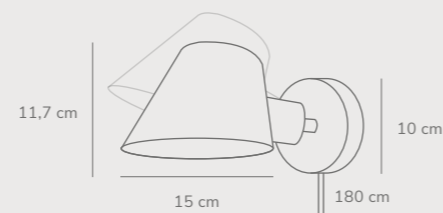

Measurements	Dimmable	Cable info	Switch	Max. W	Masterbox
H: 11,7 cm, W: 15 cm, L: 15 cm, shade Ø: 15 cm, shade H: 11,7 cm	No, cannot be dimmed	Black/Grey Textile Replaceable	On the fixture	60W	Qty. 3