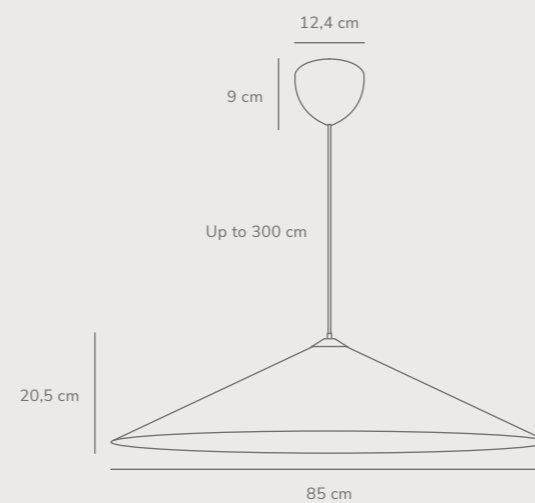

Maple 55 Pendant designed by Charlotte Høncke Design

Black 2220293003
Metal

Brown 2220293009
Metal

Measurements	Dimmable	Cable info	Canopy info	Max. W	Masterbox
H: 19 cm, W: 55 cm, L: 55 cm, shade Ø: 55 cm	Yes, can be dimmed by choosing a dimmable bulb	White/Black Textile Not replaceable	White Plastic 11,7 x 9 cm	40W	Qty. 3

Hill Pendant designed by Asger Risborg

White 2220103060
Tyvek

Measurements	Dimmable	Cable info	Canopy info	Max. W	Masterbox
H: 20,5 cm, W: 85 cm, L: 85 cm, shade Ø: 85 cm	Yes, can be dimmed by choosing a dimmable bulb	White Textile Not replaceable	White Plastic 12,4 cm x 9 cm	3x25W	Qty. 3