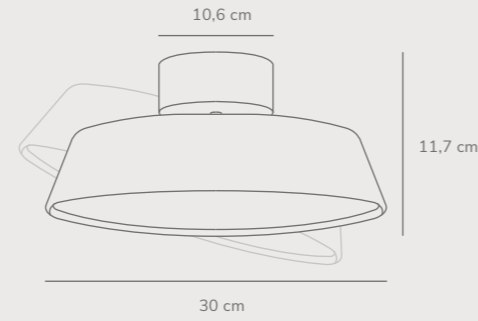

Kaito Dim Ceiling designed by Bønnelycke MDD