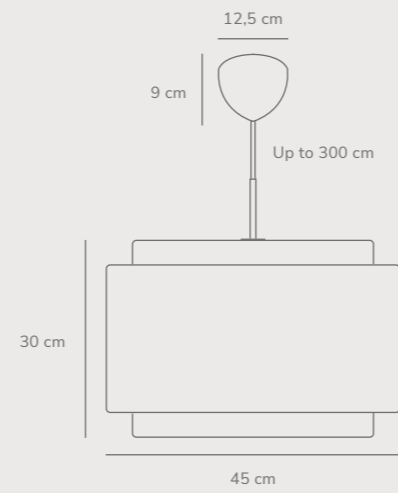

Measurements	Dimmable	Cable info	Canopy info	Max. W	Masterbox
H: 30 cm, W: 45 cm, L: 45 cm, shade Ø: 45 cm	Yes, can be dimmed by choosing a dimmable bulb	White Textile Not replaceable	White Metal 12,5 cm x 9 cm	25W	Qty. 2

Takai Table *designed by Sofie Lefèvre*

NEW