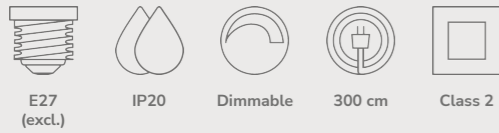

White 2220443001
Glass

Measurements	Dimmable	Cable info	Canopy info	Max. W	Masterbox
H: 27,3 cm, W: 30 cm, L: 30 cm, shade Ø: 30 cm	Yes, can be dimmed by choosing a dimmable bulb	White Textile Not replaceable	White Plastic 11,5 cm x 8 cm	40W	Qty. 2