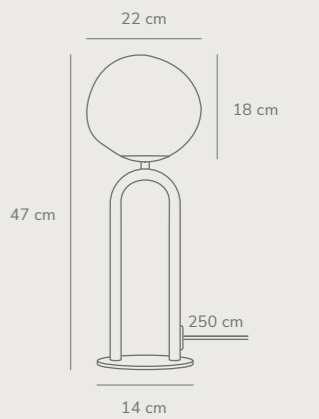

Shapes 27 Pendant designed by Maria Berntsen

Brass 2120023035
Glass

Measurements	Dimmable	Cable info	Canopy info	Max. W	Masterbox
H: 60,5 cm, W: 22 cm, L: 27 cm, shade Ø: 27 cm, shade H: 22 cm, tube Ø: 1,53 cm	Yes, can be dimmed by choosing a dimmable bulb	Black Textile Not replaceable	Black Plastic 11,5 x 8 cm	15W	Qty. 2

Shapes 22 Pendant designed by Maria Berntsen

Brass 2120013035
Glass

Measurements	Dimmable	Cable info	Canopy info	Max. W	Masterbox
H: 51,5 cm, L: 22 cm, shade Ø: 22 cm, shade H: 18 cm, tube Ø: 1,53 cm	Yes, can be dimmed by choosing a dimmable bulb	Black Textile Not replaceable	Black Plastic 11,5 x 8 cm	15W	Qty. 3

Shapes Table designed by Maria Berntsen

Brass 2120055035
Glass

Measurements	Dimmable	Cable info	Switch	Max. W	Masterbox
H: 47 cm, W: 18 cm, L: 22 cm, shade Ø: 22 cm, shade H: 18 cm, tube Ø: 1,53 cm	No, cannot be dimmed	Black Textile Not replaceable	On the cable	15W	Qty. 3

Shapes Wall designed by Maria Berntsen

NEW

Brass 2320321035
Glass

Measurements	Dimmable	Cable info	Switch	Max. W	Masterbox
H: 26 cm, W: 22,5 cm, shade Ø: 22 cm	No, cannot be dimmed	Black Textile Replaceable	On the cable	25W	Qty. 3