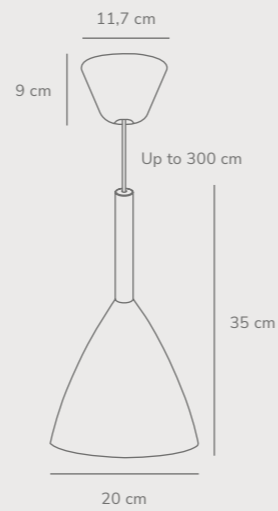

Measurements	Dimmable	Cable info	Canopy info	Max. W	Masterbox
H: 35 cm, shade Ø: 20 cm, shade H: 35 cm	Yes, can be dimmed by choosing a dimmable bulb	White/Black/Grey Textile Not replaceable	White/Black/Grey Plastic 11,7 cm x 7 cm	40W	Qty. 3