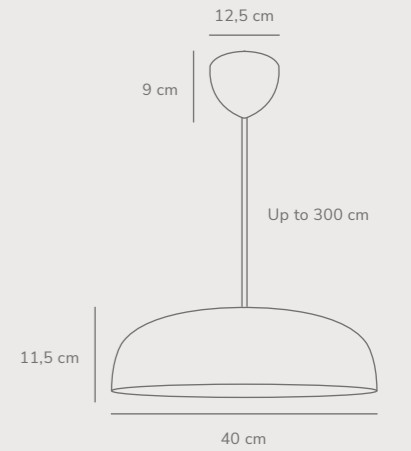

Fabiola Table designed by Charlotte Høncke Design

Black 2220245003
Metal

Measurements	Dimmable	Cable info	Switch	Max. W	Masterbox
H: 48 cm, W: 24 cm, L: 24 cm, shade Ø: 27 cm, tube Ø: 1,6 cm, Ø: 27 cm	No, cannot be dimmed	Black Textile Not replaceable	On the cable	40W	Qty. 3

Glossy Pendant designed by Maria Berntsen

White 2220313001
Glass

Measurements	Dimmable	Cable info	Canopy info	Max. W	Masterbox
H: 11,5 cm, W: 40 cm, L: 40 cm, shade Ø: 40 cm	Yes, can be dimmed by choosing a dimmable bulb	White Textile Not replaceable	White Metal 12,5 cm x 9 cm	25W	Qty. 2