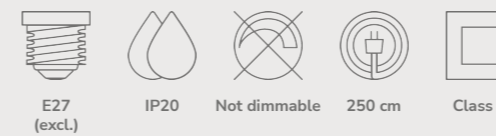

Measurements	Dimmable	Cable info	Switch	Max. W	Masterbox
H: 47 cm, W: 18 cm, L: 22 cm, shade Ø: 22 cm, shade H: 18 cm, tube Ø: 1,53 cm	No, cannot be dimmed	Black Textile Not replaceable	On the cable	15W	Qty. 3