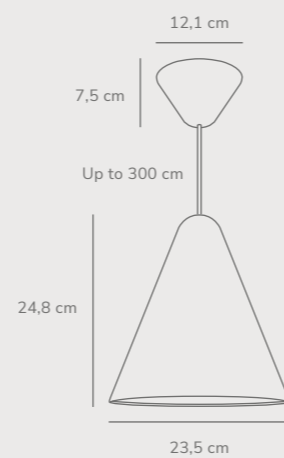

Measurements	Dimmable	Cable info	Canopy info	Max. W	Masterbox
H: 24,8 cm, W: 23,5 cm, L: 23,5 cm, shade Ø: 23,5 cm	Yes, can be dimmed by choosing a dimmable bulb	White/Black Textile Not replaceable	White/Black Plastic 12,1 cm x 7,5 cm	40W	Qty. 3

Norbi 30 Pendant designed by Bjørn+Balle