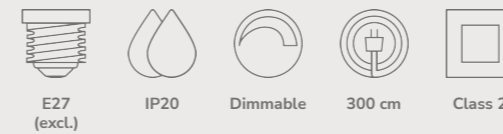

Measurements	Dimmable	Cable info	Canopy info	Max. W	Masterbox
H: 46 cm, shade Ø: 40 cm	Yes, can be dimmed by choosing a dimmable bulb	Black Textile Not replaceable	Black Plastic 11,8 cm x 7,35 cm	60W	Qty. 1