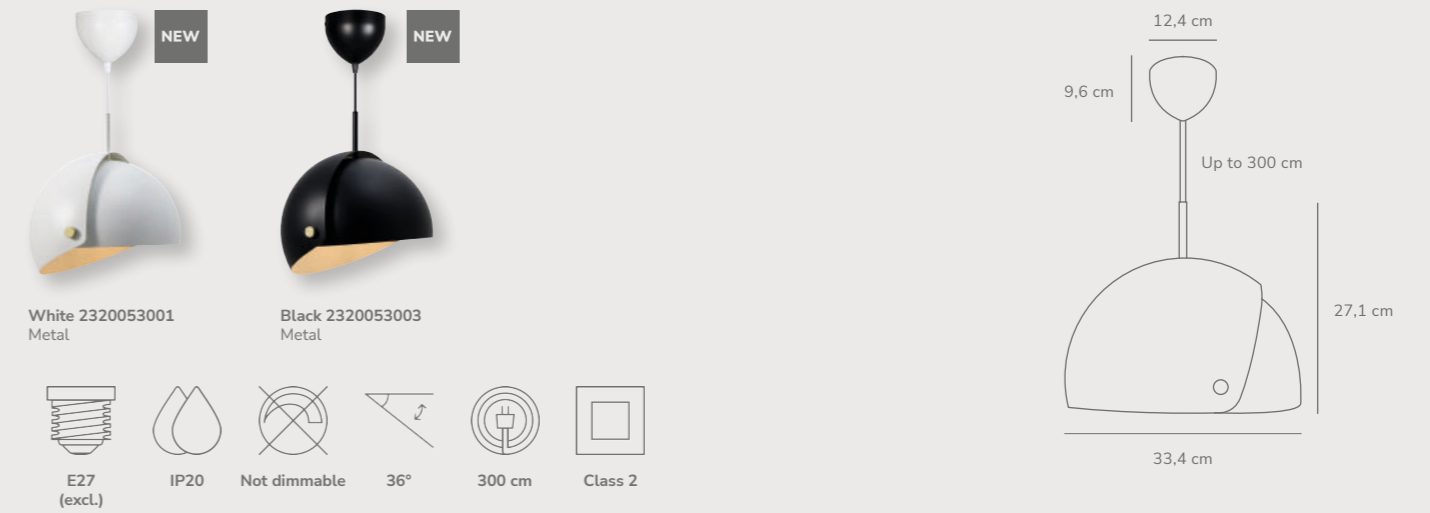

Watch the full
ambience video

Families

Align Table designed by Maria Berntsen

Measurements	Dimmable	Cable info	Switch	Max. W	Masterbox
H: 33,5 cm, W: 23 cm, L: 23 cm, shade Ø: 22 cm, shade H: 12 cm	No, cannot be dimmed	White/Black/Grey Textile Not replaceable	On the cable	25W	Qty. 3

Align Pendant designed by Maria Berntsen

Measurements	Dimmable	Cable info	Canopy info	Max. W	Masterbox
H: 27,1 cm, W: 33,4 cm, L: 33,4 cm, shade Ø: 32 cm	No, cannot be dimmed	White/Black Textile Not replaceable	White/Black Metal 12,4 x 9,6 cm	15W	Qty. 2