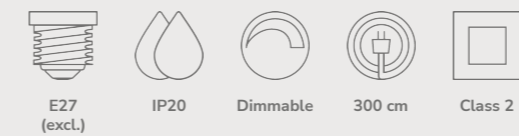

Versale Pendant *designed by Anker Studio*

White 2220053001
Metal

Black 2220053003
Metal

Brown 2220053009
Metal

Measurements	Dimmable	Cable info	Canopy info	Max. W	Masterbox
H: 41 cm, W: 49,5 cm, L: 49,5 cm, shade Ø: 49,5 cm, shade H: 41 cm	Yes, can be dimmed by choosing a dimmable bulb	White/Black/Brown Textile Not replaceable	White/Black Plastic 12 cm x 7,4 cm	2x15W	Qty. 3