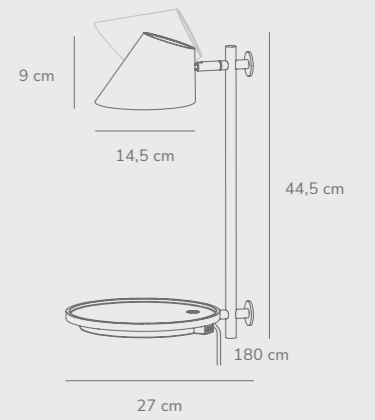

Stay Table designed by Maria Berntsen

Grey 48185010
Aluminium

Black 48185003
Aluminium

Measurements	Dimmable	Cable info	Switch	LED W	Lifespan	Masterbox
H: 47 cm, shade Ø: 14,5 cm, shade H: 9 cm, tube Ø: 1,2 cm	Yes, has built-in dimmable light source with button or touch	Black/Grey Textile Not replaceable	Touch on/off on the base	14,5W	20000 hours	Qty. 2

Stay Long Table designed by Maria Berntsen

Black 2020445003
Aluminium

Grey 2020445010
Aluminium

Measurements	Dimmable	Cable info	Switch	Max. W	Masterbox
H: 53,1 cm, shade Ø: 15 cm, shade H: 11,7 cm, projection: 58,7 cm, tube Ø: 1,57 cm	No, cannot be dimmed	Black/Grey Textile Not replaceable	On the fixture	60W	Qty. 2

Stay Wall designed by Maria Berntsen

Black 48171003
Aluminium

Grey 48171010
Aluminium

Measurements	Dimmable	Cable info	Switch	LED W	Lifespan	Masterbox
H: 44,5 cm, W: 22 cm, shade Ø: 14,5 cm, shade H: 9 cm, projection: 27 cm, tube Ø: 1,2 cm	Yes, has built-in dimmable light source with button or touch	Black/Grey Textile Replaceable	Touch on/off on the base	14,5W	20000 hours	Qty. 2