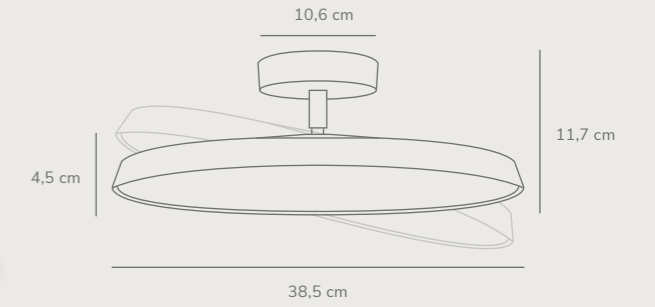

Kaito Pro 40 Ceiling designed by Bønnelycke MDD