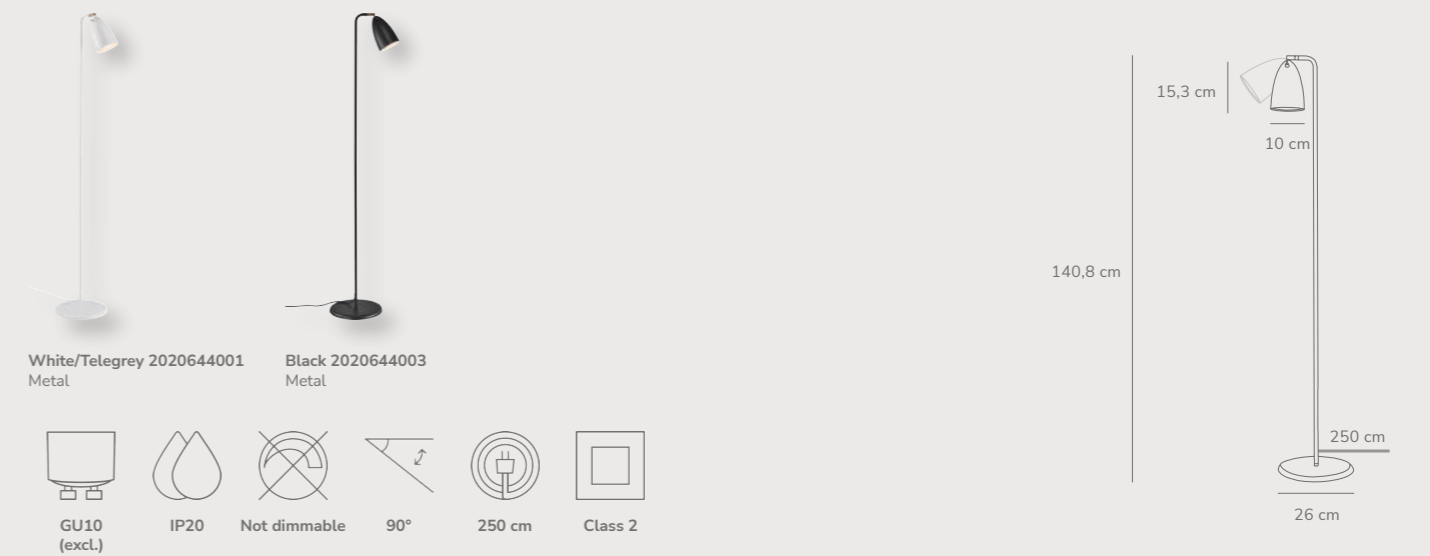

Nexus 2.0 Floor designed by Bønnelycke MDD

Measurements	Dimmable	Cable info	Switch	Max. W	Masterbox
H: 140,8 cm, shade Ø: 10 cm, shade H: 15,3 cm	No, cannot be dimmed	White/Black Textile Not replaceable	On the fixture	6W	Qty. 2