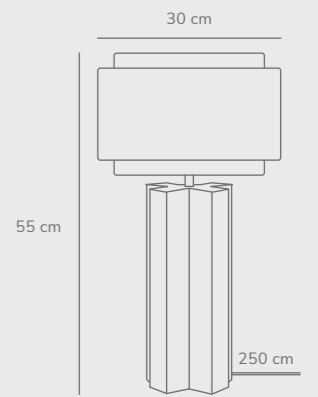

Measurements	Dimmable	Cable info	Switch	Max. W	Masterbox
H: 55 cm, W: 30 cm, L: 30 cm, shade Ø: 30 cm	No, cannot be dimmed	White Textile Not replaceable	On the fixture	25W	Qty. 2