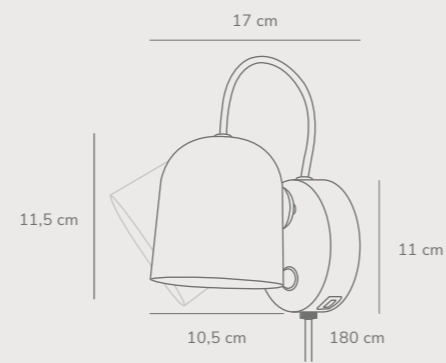

Align Pendant designed by Maria Berntsen

Measurements	Dimmable	Cable info	Canopy info	Max. W	Masterbox
H: 27,1 cm, W: 33,4 cm, L: 33,4 cm, shade Ø: 32 cm	No, cannot be dimmed	White/Black Textile Not replaceable	White/Black Metal 12,4 x 9,6 cm	15W	Qty. 2

Angle E27 Pendant designed by Maria Berntsen

Measurements	Dimmable	Cable info	Canopy info	Max. W	Masterbox
H: 31,5 cm, shade Ø: 20,6 cm	Yes, can be dimmed by choosing a dimmable bulb	White/Black/Grey Textile Not replaceable	White/Black/Grey Plastic 11,85 x 7,35 cm	60W	Qty. 3

Angle GU10 Wall designed by Maria Berntsen

White/Telegrey 2120601001
Metal

Black 2120601003
Metal

Grey 2120601010
Metal

Measurements	Dimmable	Cable info	Switch	Max. W	Masterbox
H: 11,5 cm, W: 10,5 cm, L: 17 cm, shade Ø: 10,5 cm	No, cannot be dimmed	White/Black/Grey Textile Replaceable	On the fixture	25W	Qty. 3