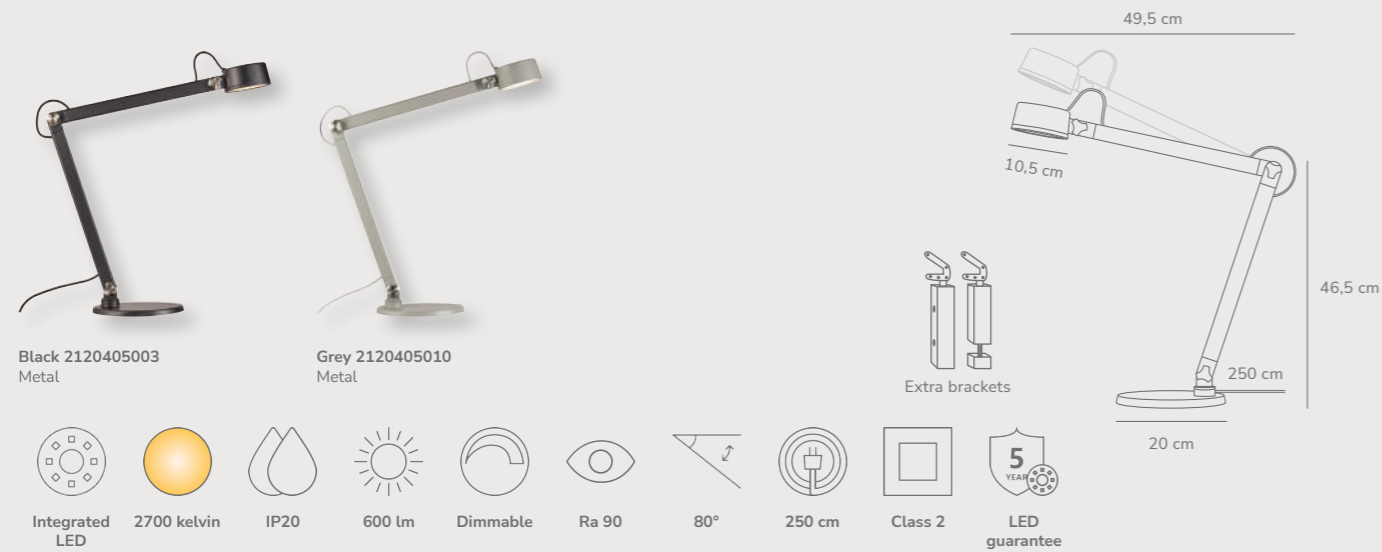

Hello Table designed by Charlotte Høncke Design

Black 2220215003
Metal

Brown 2220215009
Metal

Grey 2220215010
Metal

Measurements	Dimmable	Cable info	Switch	Max. W	Masterbox
H: 42 cm, W: 24,3 cm, shade Ø: 30 cm	No, cannot be dimmed	White/Black/Grey Textile Not replaceable	On the cable	25W	Qty. 2

Mademoiselles Table designed by Sofie Lefèvre

Measurements	Dimmable	Cable info	Switch	Canopy info	Max. W	Masterbox
H: 41.7 cm, W: 32 cm, L: 32 cm, shade Ø: 32 cm, shade H: 7 cm, tube Ø: 1,15 cm, D: 32 cm	No, cannot be dimmed	White/Black Textile Not replaceable	On the base	-	15W	Qty. 2

Taido Table designed by Anker Studio

Measurements	Dimmable	Cable info	Switch	Max. W	Masterbox
H: 38 cm, W: 32 cm, L: 32 cm, shade Ø: 32 cm, tube Ø: 1 cm, Ø: 32 cm	No, cannot be dimmed	Black Textile Not replaceable	On the cable	25W	Qty. 3

Nobu Table designed by Bønnelycke MDD

Measurements	Dimmable	Cable info	Switch	LED W	Lifespan	Masterbox
H: 46.5 cm, W: 10.5 cm, L: 49.5 cm, shade Ø: 10.5 cm, shade H: 5 cm, tube Ø: 3 cm	Yes, has built-in dimmable light source with button or touch	Black/Grey Textile Not replaceable	On the fixture	6W	30000 hours	Qty. 2