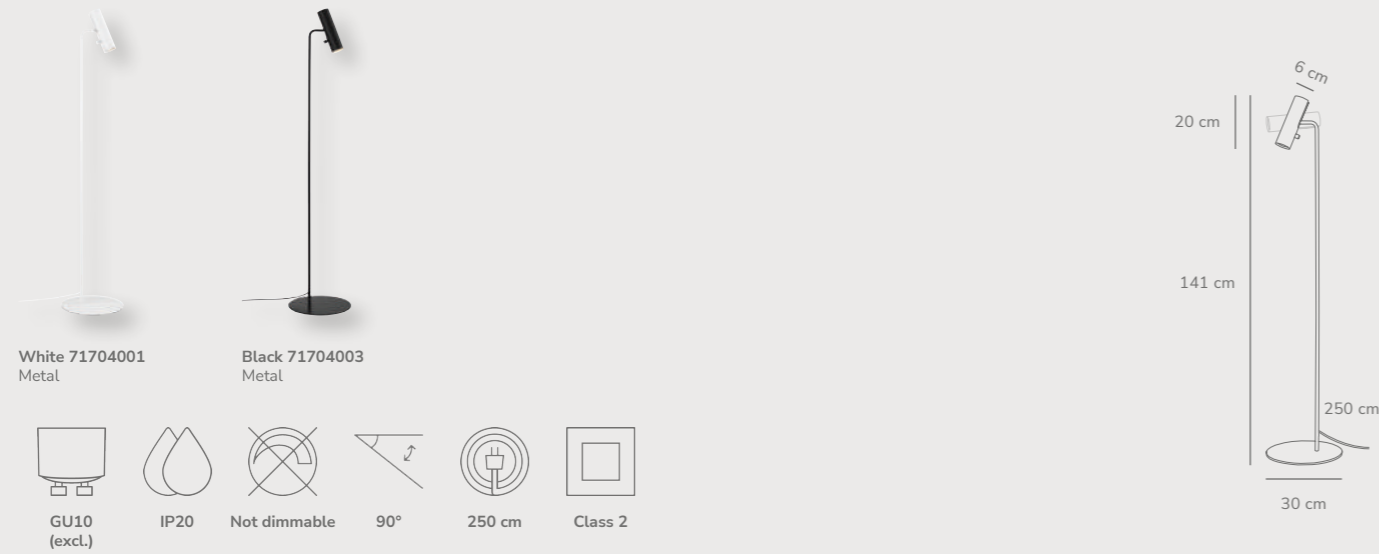

MIB 6 Table designed by Bønnelycke MDD

White 71655001
Metal

Black 71655003
Metal

Measurements	Dimmable	Cable info	Switch	Max. W	Masterbox
H: 66 cm, shade Ø: 6 cm, shade H: 20 cm, tube Ø: 1,27 cm	No, cannot be dimmed	White/Black Plastic Not replaceable	On the fixture	8W	Qty. 3

MIB 6 Floor designed by Bønnelycke MDD

Measurements	Dimmable	Cable info	Switch	Max. W	Masterbox
H: 141 cm, shade Ø: 6 cm, shade H: 20 cm, tube Ø: 1,27 cm	No, cannot be dimmed	White/Black Plastic Not replaceable	On the fixture	8W	Qty. 2