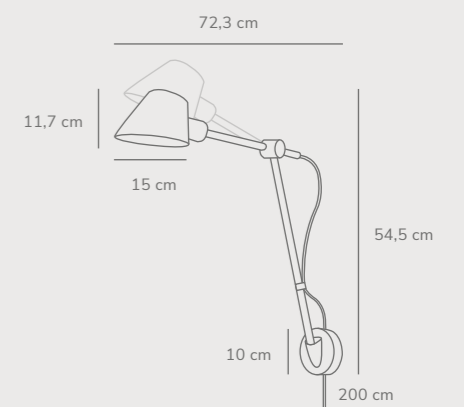

Measurements	Dimmable	Cable info	Switch	Max. W	Masterbox
H: 54,5 cm, shade Ø: 15 cm, shade H: 11,7 cm, projection: 72,3 cm, tube Ø: 1,57 cm, wall base: Ø10 cm	No, cannot be dimmed	Black/Grey Textile Replaceable	On the fixture	60W	Qty. 2