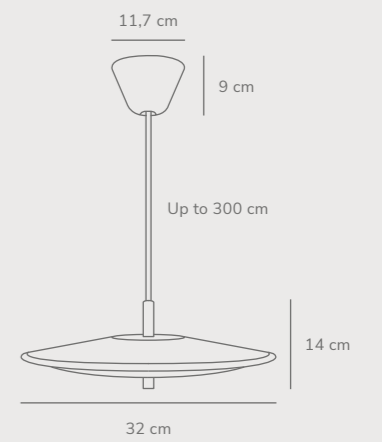

Angle Clamp lamp designed by Maria Berntsen

White/Telegrey 2220362001
Metal

Black 2220362003
Metal

Grey 2220362010
Metal

Measurements	Dimmable	Cable info	Switch	Max. W	Masterbox
H: 12,4 cm, W: 10 cm, L: 10 cm, shade Ø: 10 cm	No, cannot be dimmed	White/Black/Grey Textile Not replaceable	On the cable	15W	Qty. 3

Blanche 32 Pendant designed by Bjørn+Balle

Brass 2120753035
Metal

Measurements	Dimmable	Cable info	Canopy info	LED W	Lifespan	Masterbox
H: 14 cm, W: 32 cm, L: 32 cm, shade Ø: 32 cm, shade H: 14 cm, Ø: 32 cm	Yes, has built-in dimmable light source for wall dimmer	White Textile Not replaceable	White Plastic 11,7 x 9 cm	14W	30000 hours	Qty. 2