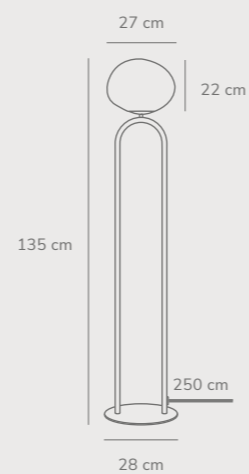

Shapes Table designed by Maria Berntsen

Brass 2120055035
Glass

Measurements	Dimmable	Cable info	Switch	Max. W	Masterbox
H: 47 cm, W: 18 cm, L: 22 cm, shade Ø: 22 cm, shade H: 18 cm, tube Ø: 1,53 cm	No, cannot be dimmed	Black Textile Not replaceable	On the cable	15W	Qty. 3

Shapes Wall designed by Maria Berntsen

NEW

Brass 2320321035
Glass

Measurements	Dimmable	Cable info	Switch	Max. W	Masterbox
H: 26 cm, W: 22,5 cm, shade Ø: 22 cm	No, cannot be dimmed	Black Textile Replaceable	On the cable	25W	Qty. 3

Stay 3-Spot Pendant designed by Maria Berntsen

Black 2120703003
Aluminium

Grey 2120703010
Aluminium

Measurements	Dimmable	Cable info	Canopy info	Max. W	Masterbox
H: 12 cm, shade Ø: 15,8 cm, shade H: 13 cm, Ø: 60 cm	Yes, can be dimmed by choosing a dimmable bulb	Black/Grey Textile Not replaceable	Black/Grey Plastic 12 x 7,4 cm	3x60W	Qty. 2

Shapes Floor designed by Maria Berntsen

Brass 2120074035
Glass

Measurements	Dimmable	Cable info	Switch	Max. W	Masterbox
H: 135 cm, W: 28 cm, L: 28 cm, shade Ø: 27 cm, shade H: 22 cm, tube Ø: 1,9 cm	No, cannot be dimmed	Black Textile Not replaceable	On the cable	15W	Qty. 2