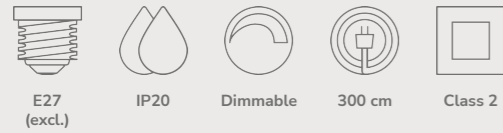

Measurements	Dimmable	Cable info	Canopy info	Max. W	Masterbox
H: 43,4 cm, W: 40 cm, L: 40 cm, shade Ø: 40 cm, shade H: 29,3 cm	Yes, can be dimmed by choosing a dimmable bulb	Black Textile Not replaceable	Black Plastic 12,4 x 9 cm	60W	Qty. 2