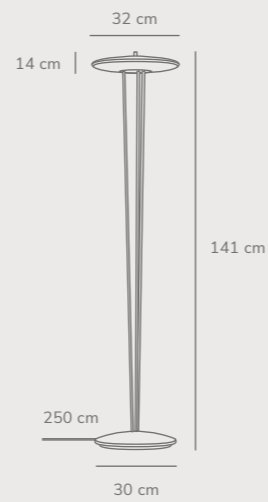

Blanche 32 Pendant designed by Bjørn+Balle

Brass 2120753035
Metal

Measurements	Dimmable	Cable info	Canopy info	LED W	Lifespan	Masterbox
H: 14 cm, W: 32 cm, L: 32 cm, shade Ø: 32 cm, shade H: 14 cm, Ø: 32 cm	Yes, has built-in dimmable light source for wall dimmer	White Textile Not replaceable	White Plastic 11,7 x 9 cm	14W	30000 hours	Qty. 2

Blanche 42 Pendant designed by Bjørn+Balle

Brass 2120773035
Metal

Measurements	Dimmable	Cable info	Canopy info	LED W	Lifespan	Masterbox
H: 14,5 cm, W: 42 cm, L: 42 cm, shade Ø: 42 cm, shade H: 14,5 cm, Ø: 42 cm	Yes, has built-in dimmable light source for wall dimmer	White Textile Not replaceable	White Plastic 11,7 x 9 cm	23W	30000 hours	Qty. 2

Blanche Floor designed by Bjørn+Balle

Brass 2120794035
Metal

Measurements	Dimmable	Cable info	Switch	LED W	Lifespan	Masterbox
H: 141 cm, W: 32 cm, L: 32 cm, shade Ø: 32 cm, shade H: 14 cm, tube Ø: 1,25 cm, Ø: 32 cm	Yes, has built-in dimmable light source with button or touch	White Textile Not replaceable	On the fixture	18W	30000 hours	Qty. 1