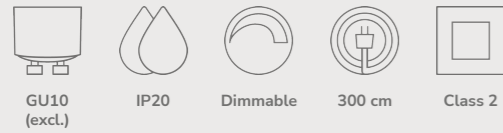

Measurements	Dimmable	Cable info	Canopy info	Max. W	Masterbox
H: 32 cm, W: 71 cm, shade Ø: 24 cm, tube Ø: 1,1 cm, Ø: 71 cm	Yes, can be dimmed by choosing a dimmable bulb	Black Textile Not replaceable	Black Textile 12,5 cm x 9 cm	40W	Qty. 1