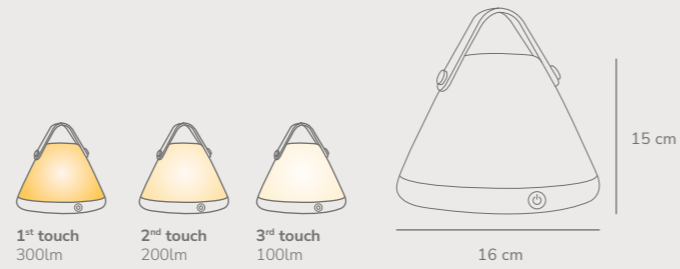

Measurements	Dimmable	Cable info	Switch	LED W	Lifespan	Masterbox
H: 15 cm, Ø: 16 cm	Yes, has built-in dimmable light source with Moodmaker™ functionality	Black Plastic Replaceable	On the base	2,5W	30000 hours	Qty. 3

Strap Floor designed by Bjørn+Balle