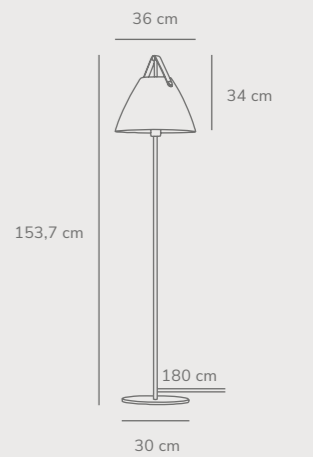

Measurements	Dimmable	Cable info	Switch	Max. W	Masterbox
H: 153,7 cm, shade Ø: 36 cm, shade H: 34 cm, tube Ø: 1,57 cm	No, cannot be dimmed	White/Black Textile Not replaceable	On the fixture	40W	Qty. 2