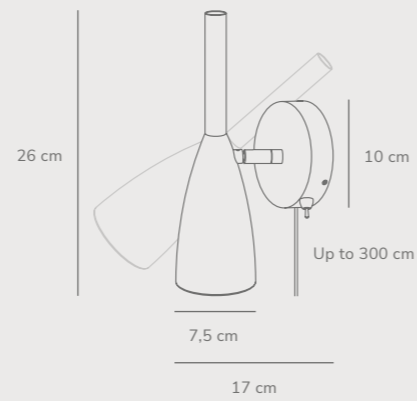

Measurements	Dimmable	Cable info	Switch	Max. W	Masterbox
H: 26 cm, shade Ø: 7,5 cm, shade H: 26 cm, projection: 17 cm, wall base: Ø10 cm	No, cannot be dimmed	White/Black/Grey Textile Replaceable	On the base	8W	Qty. 3