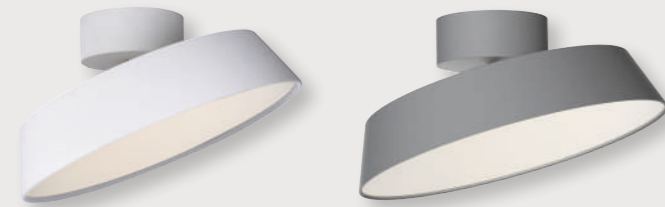

Kaito Dim Ceiling designed by Bønnelycke MDD