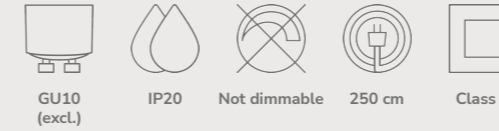

Measurements	Dimmable	Cable info	Switch	Max. W	Masterbox
H: 49 cm, W: 30 cm, L: 30 cm, shade Ø: 30 cm, shade H: 30 cm	No, cannot be dimmed	White/Black Textile Not replaceable	On the cable	40W	Qty. 2