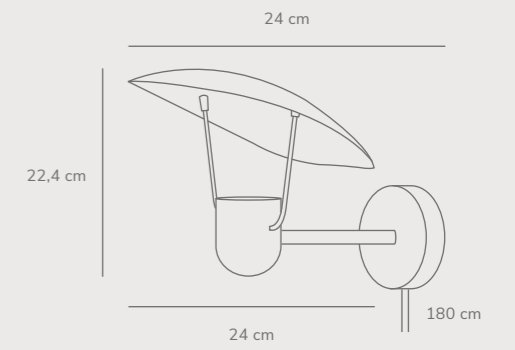

Fabiola Wall designed by Charlotte Høncke Design

Measurements	Dimmable	Cable info	Switch	Max. W	Masterbox
H: 22,4 cm, W: 24 cm, L: 24 cm, tube Ø: 1,3 cm	No, cannot be dimmed	Black Textile Replaceable	Touch on/off on the base	40W	Qty. 3