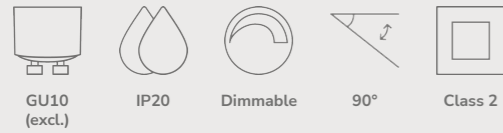

Measurements	Dimmable	Canopy info	Max. W	Masterbox
H: 17,1 cm, W: 20 cm, shade Ø: 6 cm, shade H: 12,5 cm, projection: 10 cm	Yes, can be dimmed by choosing a dimmable bulb	White/Black Aluminium 20 x 3 cm	25W	Qty. 3