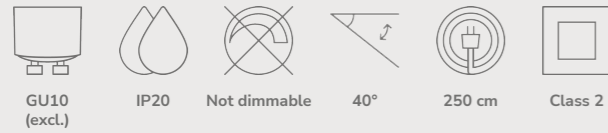

Rochelle Floor designed by Charlotte Høncke Design

NEW

Black 2320314003
Metal

Measurements	Dimmable	Cable info	Switch	Max. W	Masterbox
H: 145 cm, W: 29 cm, L: 29 cm, shade Ø: 7,6 cm, tube Ø: 1,9 cm, Ø: 7,6 cm	No, cannot be dimmed	Black Textile Not replaceable	On the cable	2x8W	Qty. 2

Shapes 27 Pendant designed by Maria Berntsen

Brass 2120023035
Glass

Measurements	Dimmable	Cable info	Canopy info	Max. W	Masterbox
H: 60,5 cm, W: 22 cm, L: 27 cm, shade Ø: 27 cm, shade H: 22 cm, tube Ø: 1,53 cm	Yes, can be dimmed by choosing a dimmable bulb	Black Textile Not replaceable	Black Plastic 11,5 x 8 cm	15W	Qty. 2

Shapes 22 Pendant designed by Maria Berntsen

Brass 2120013035
Glass

Measurements	Dimmable	Cable info	Canopy info	Max. W	Masterbox
H: 51,5 cm, L: 22 cm, shade Ø: 22 cm, shade H: 18 cm, tube Ø: 1,53 cm	Yes, can be dimmed by choosing a dimmable bulb	Black Textile Not replaceable	Black Plastic 11,5 x 8 cm	15W	Qty. 3

Shapes Table designed by Maria Berntsen

Brass 2120055035
Glass

Measurements	Dimmable	Cable info	Switch	Max. W	Masterbox
H: 47 cm, W: 18 cm, L: 22 cm, shade Ø: 22 cm, shade H: 18 cm, tube Ø: 1,53 cm	No, cannot be dimmed	Black Textile Not replaceable	On the cable	15W	Qty. 3