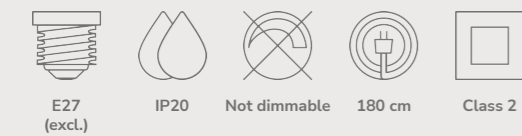

Beige 2320421018
Textile

Measurements	Dimmable	Cable info	Switch	Max. W	Masterbox
H: 25 cm, W: 23 cm, L: 23 cm, shade Ø: 23 cm, tube Ø: 1,15 cm, wall base: 11 cm	No, cannot be dimmed	White Textile Replaceable	On the fixture	25W	Qty. 3