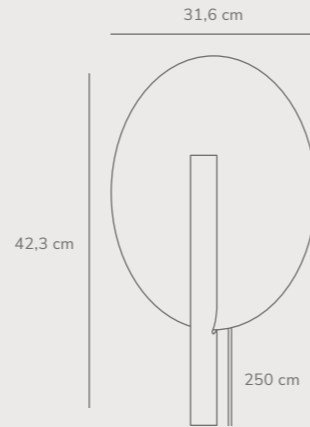

Mademoiselles Table designed by Sofie Lefèvre

Measurements	Dimmable	Cable info	Switch	Canopy info	Max. W	Masterbox
H: 41.7 cm, W: 32 cm, L: 32 cm, shade Ø: 32 cm, shade H: 7 cm, tube Ø: 1,15 cm, D: 32 cm	No, cannot be dimmed	White/Black Textile Not replaceable	On the base	-	15W	Qty. 2

Nobu Table designed by Bønnelycke MDD

Measurements	Dimmable	Cable info	Switch	LED W	Lifespan	Masterbox
H: 46.5 cm, W: 10.5 cm, L: 49.5 cm, shade Ø: 10.5 cm, shade H: 5 cm, tube Ø: 3 cm	Yes, has built-in dimmable light source with button or touch	Black/Grey Textile Not replaceable	On the fixture	6W	30000 hours	Qty. 2

Wall lamps

Furiko Wall designed by Anker Studio

Black 2320241003
Metal

Brushed Brass 2320241035
Metal

Measurements	Dimmable	Cable info	Switch	Max. W	Masterbox
H: 42,3 cm, W: 31,6 cm, L: 31,6 cm, shade Ø: 31,6 cm	No, cannot be dimmed	White Textile Not replaceable	On the cable	6W	Qty. 3

Spargo Wall designed by Anker Studio

White/Brass 2320361001
Metal

Black/Brass 2320361003
Metal

Measurements	Dimmable	Cable info	Switch	Max. W	Masterbox
H: 39,3 cm, W: 32 cm, L: 32 cm, shade Ø: 32 cm	No, cannot be dimmed	White/Black Textile Replaceable	On the cable	25W	Qty. 3