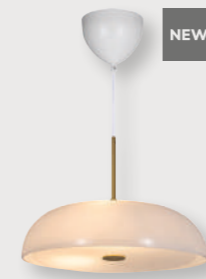

Glossy Pendant designed by Maria Berntsen

White 2220313001
Glass

Measurements	Dimmable	Cable info	Canopy info	Max. W	Masterbox
H: 11,5 cm, W: 40 cm, L: 40 cm, shade Ø: 40 cm	Yes, can be dimmed by choosing a dimmable bulb	White Textile Not replaceable	White Metal 12,5 cm x 9 cm	25W	Qty. 2