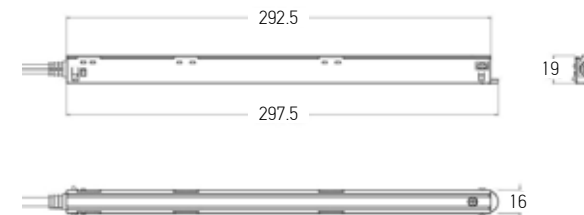

DALI Driver for Surface Magnetic Track
Power 100W
Input 220-240 , 50-60Hz
Output 48V
Special Feature Fully Integrates Into Track 2085 | 2082
Color Black
Guarantee 5Years

DALI / **Code 22269**