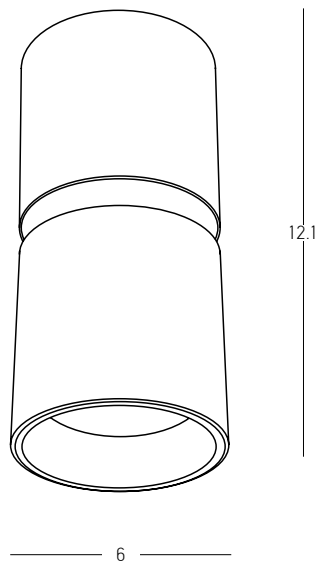

Bulb 1x GU10
Power 40W MAX
Input 220-240V, 50/60Hz
Dimensions Ø: 6cm H: 12.1cm
Material Aluminium
Special Feature GU10 Lampholder Included
Color Sandy White / **Code S159**
Color Sandy Black / **Code S160**
Color Sandy White - Gold Matt / **Code S161**