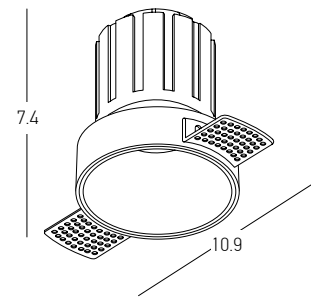

Power 6W
Input 220-240V, 50/60Hz
Color Temperature 3000K
Lumen 450Lm
Cri 90
Dimensions Ø: 6.2cm W: 10.9cm H: 7.4cm
Cutting Hole Ø: 6.2cm
Beam Angle 22°
Material Aluminium
Depth Required JTL : 8cm
Driver On-Off Included (135mA) (pass from the hole)
Suggested DALI Driver 4062172151252 (pass from the hole)
Color Sandy White / **Code S095**