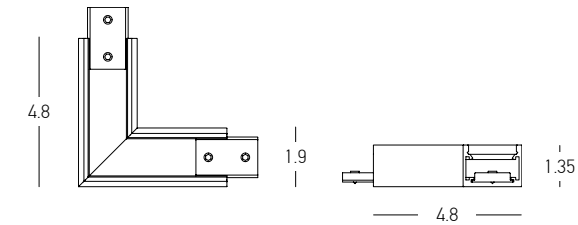

Track Code	Size	Color	Corner Code	Plane	Color
23118	1m	Sandy Black	23132	Vertical	Sandy Black
23119	2m	Sandy Black	23131	Horizontal	Sandy Black
23120	3m	Sandy Black			

Notice : For Vertical corner required also to order 23128 and for Horizontal corner required also to order 23129

Accessories for Surface Slim Magnetic Track