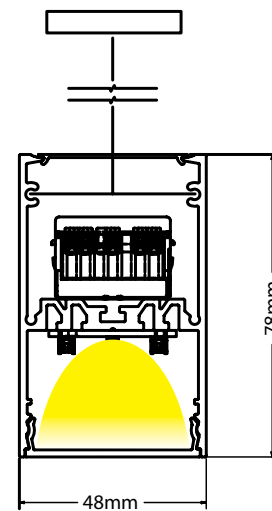

Pendant Your Code : **52**

Length	Driver	Kelvin	Set	Body Color

Select technical features to configure your code.

Length*	Driver	Kelvin	Set	Body Color
058 = 58cm	O = ON-OFF	3 = 3000K	E = HE	W = SANDY WHITE
086 = 86cm	D = DALI	4 = 4000K	O = HO	B = SANDY BLACK
114 = 114cm				G = SANDY GREY
142 = 142cm				
170 = 170cm				
198 = 198cm				
226 = 226cm				
254 = 254cm				
282 = 282cm				
310 = 310cm				
338 = 338cm				

*Make your choices from the above dimensions only. Is not an open edit length profile.