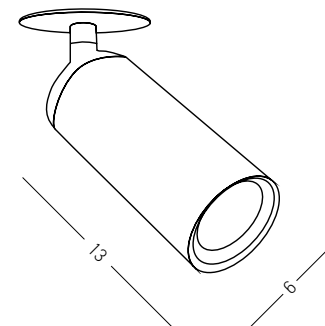

Bulb 1x GU10
Power 35W MAX
Dimensions Ø: 6cm H: 20cm
Cylinder Ø: 6cm H: 13cm
Base Ø: 6cm H: 3cm
Material Aluminium
Color Black Matt / **Code S055**
Color White Matt / **Code S054**

Power 9W
Input 220-240V, 50/60Hz
Color Temperature 3000K
Lumen 1000Lm
Cri 90
Dimensions Ø: 6cm H: 20cm
Cylinder Ø: 6cm H: 13cm
Base Ø: 6cm H: 3cm
Beam Angle 15° / 24° / 40°
Material Aluminium
Special Feature Included LED Driver
Color Black Matt / **Code S055-15**
Color Black Matt / **Code S055-24**
Color Black Matt / **Code S055-40**
Color White Matt / **Code S054-15**
Color White Matt / **Code S054-24**
Color White Matt / **Code S054-40**

OSRAM