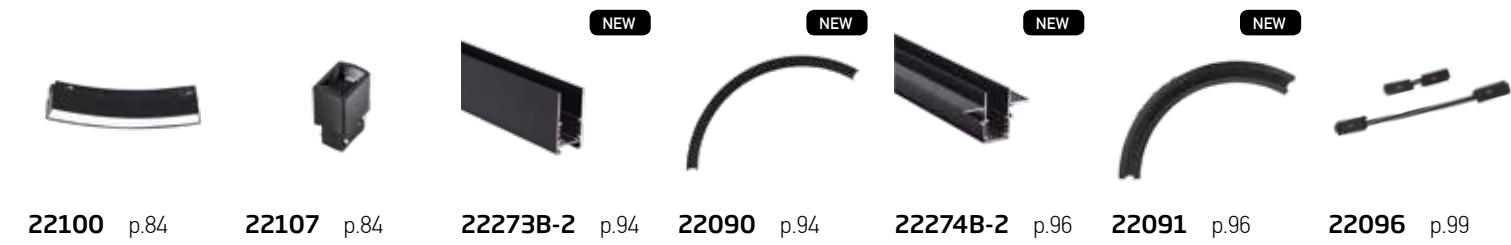

# INDEX

01. 48V SPACE FRAME MAGNETIC SYSTEM | p.010-021
02. 48V ULTRA SLIM MAGNETIC SYSTEM | p.022-035
03. 24V FLEXIBLE CURVED SYSTEM | p.036-043
04. 48V LINEAR MAGNETIC SYSTEM | p.044-077
05. 48V ROUNDED RECTANGLE MAGNETIC SYSTEM | p.078-091
06. 48V CIRCLES - CURVED MAGNETIC SYSTEM | p.092-105
07. 24V MINI SURFACE MAGNETIC SYSTEM | p.106-115
08. 24V PLUG & PLAY | p.116-121
09. LINEAR & CIRCLES | p.122-143
10. 3-PHASE TRACKS & LIGHTS | p.144-165
11. DOWNLIGHT RECESSED & TRIMLESS LED SPOTS | p.166-201
12. WATERPROOF DOWNLIGHT SPOTS | p.202-209
13. DOWNLIGHT RECESSED SPOTS GU10 | p.210-223
14. CEILING SPOTS | p.224-247
15. GYPSUM | p.248-259
16. ALUMINIUM PROFILES-LED STRIPS-DRIVERS | p.260-279