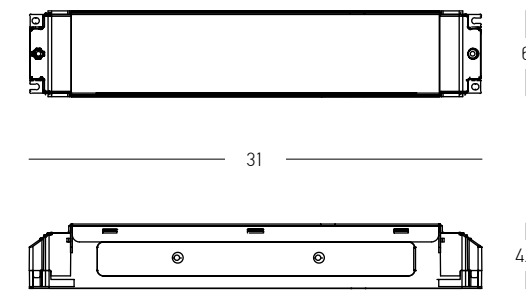

Remote Driver 200W
48V
5Years Guarantee
DALI / **Code 23134**