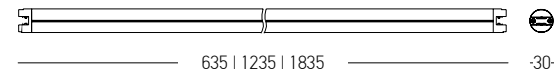

Track Code	Size
23147	635mm
23145	1235mm
23146	1835mm

Input 48V
Dimensions Ø: 30mm L: 635mm | 1235mm | 1835mm
Material Aluminium
Color Black Matt

Power 9.6W
Input 48V
Color Temperature 3000K
Lumen 780Lm
Cri 90
Dimensions Ø: 45mm L: 151mm
Beam Angle 28°
DALI Dimmable ☉
Material Aluminium
Color Black Matt / **Code 23153**

Track Code	Size
23295	635mm
23296	1235mm
23297	1835mm

Power 12W | 24W | 36W
Input 48V
Color Temperature 3000K
Lumen 966Lm | 1812Lm | 2708Lm
Cri 90
Dimensions Ø: 30mm L: 635mm | 1235mm | 1835mm
Beam Angle 115°
DALI Dimmable ☉
Material Aluminium - Acrylic
Color Black Matt

Track Code	Size
23144	635mm
23142	1235mm
23143	1835mm

Power 25W | 50W | 75W
Input 48V
Color Temperature 3000K
Lumen 1966Lm | 2812Lm | 3708Lm
Cri 90
Dimensions Ø: 30mm L: 635mm | 1235mm | 1835mm
Beam Angle 20°
DALI Dimmable ☉
Material Aluminium - Acrylic
Special Feature Up-Down Light
Color Black Matt

Track Code	Size
23141	635mm
23139	1235mm
23140	1835mm

Power 12W | 24W | 36W
Input 48V
Color Temperature 3000K
Lumen 985Lm | 1831Lm | 2726Lm
Cri 90
Dimensions Ø: 30mm L: 635mm | 1235mm | 1835mm
Beam Angle 20°
DALI Dimmable ☉
Material Aluminium - Acrylic
Color Black Matt