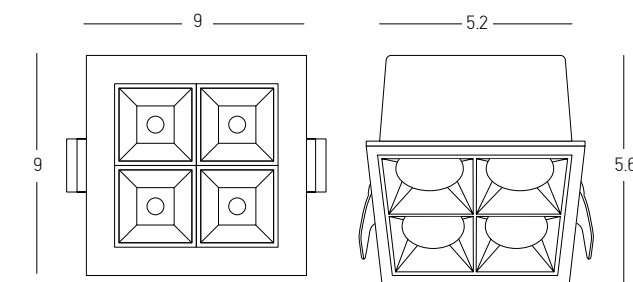

Power 12W
Input 220-240V, 50/60Hz
Color Temperature 3000K
Lumen 950Lm
Cri 90
Dimensions L: 9cm W: 9cm H: 5.6cm
Cutting Hole 8 x 8cm
Beam Angle 24°
Non Dimmable ☒
Material Aluminium
Depth Required JT: 6cm
Driver Included (350mA)
Color Sandy White / **Code S102**