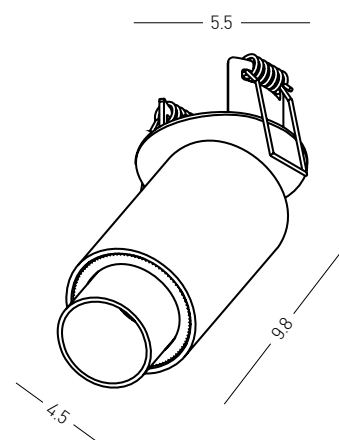

Power 1x 7W COB LED
Input 20V / 350mA
Color Temperature 3000K
Lumen 660Lm
Cri 90
Dimensions Ø: 4cm H: 10cm
Beam Angle 36°
Cutting Hole Ø: 4.5cm
Base Ø: 6cm
Material Aluminium
Suggested On-Off Driver LSCW350P for 1 Fixture
Suggested DALI Driver 4062172151252 for 1 Fixture
Special Feature Rotation and Tilt Up-Down
Color Sandy White / **Code 180015**
Sandy Black / **Code 180017**