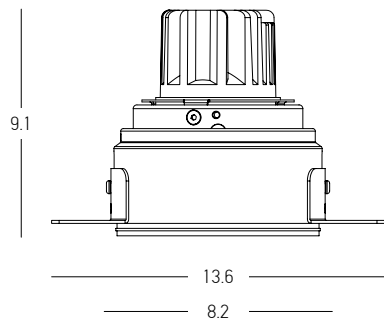

IP44

Power 10W
Input 36V / 250mA
IP 44
Color Temperature 3000K
Lumen 720Lm
Cri 90
Dimensions Ø: 8.2cm H: 9.1cm
Cutting Hole Ø: 8.3cm
Beam Angle 38°
Material Aluminium
Depth Required JTL : 10cm
Suggested On-Off Driver D-OT FIT15 (pass from the hole)
Suggested DALI Driver 4062172151252 (pass from the hole)
Special Feature Movable
Stick Ø: 4.5cm

Color Sandy White / **Code S177**
Color Sandy Black / **Code S178**