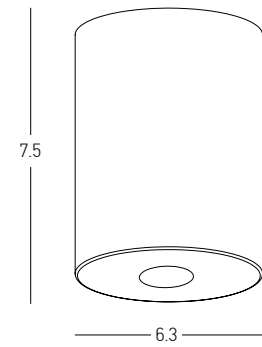

Power 7W
Input 220-240V, 50/60Hz
Color Temperature 3000K
Lumen 560Lm
Cri 90
IP 54
Dimensions Ø: 6.3cm H: 7.5cm
Beam Angle 20°
Non Dimmable ☒
Material Aluminium - Glass
Special Feature Included LED Driver
Color Sandy Black / **Code S112**
Color Sandy White / **Code S113**