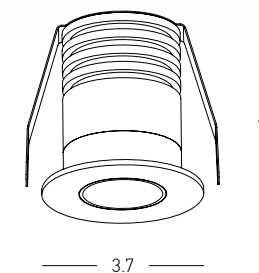

Color Sandy White / **Code 180016**