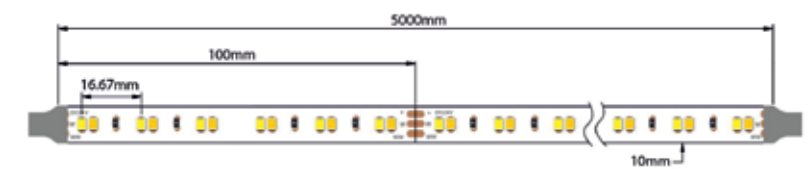

-LED STRIP TW (2700K-6500K)

Code	IP	Kelvin	CRI	Watt	Lm/m
LS06	20	2700	90	12W/m	816
		6500	90	12W/m	1050
		2700+6500	90	24W/m	1866

Lumen Efficiency 78Lm/W
SDCM 3
Ra 90
LEDs/m 120
Voltage DC24V
Width 10mm
Unit Cut 100mm
Life Span 20000H
Waterproof Rate IP20

Dimming Options

1. DALI Dimming : Element Driver 24V Up to 240W+OTi DALI DIM 1-4CH . Suitable with Drivers to Page : 274 | 276
2. BLUETOOTH Dimming : Element Driver 24V+OT BLE (CASAMBI App) . Suitable with Drivers to Page : 274 | 276