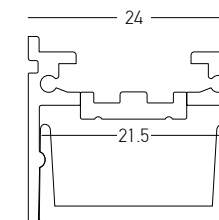

Profile Set	
20326	2m Aluminium Profile + 2m Opal PC Cover + 2pcs End Caps
20326-CC	1pc Corner Connector
20326-SC	1pc Straight Connector

Profile Set	
20327	2m Aluminium Profile + 4m Opal PC Cover + 2pcs End Caps
20327-W	2m Aluminium Profile White + 4m Opal PC Cover + 2pcs End Caps

Profile Set	
20328	2m Aluminium Profile + 2m Opal PC Cover + 2pcs End Caps
20328-HC	1pc Horizontal Connector
20328-VC	1pc Vertical Connector
20328-OP1	10m Opal PC Cover
20328-OP2	20m Opal PC Cover

Profile Set	
20329	2m Side Bending Aluminium Profile + 2m Silicon Tube Diffuser
20329-E	2pcs End Caps

Profile Set	
20325	2m Aluminium Profile + 2m Opal PC Cover
20325-E	2pcs End Caps + 2pcs Metal Clips
20325-45B	1pc 45° Base for 20325