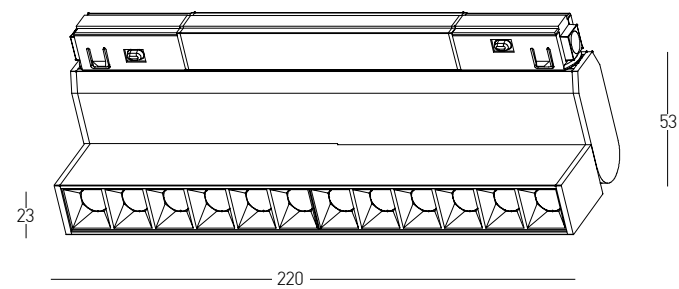

Power	12W
Input	48V
Color Temperature	3000K
Lumen	1021Lm
Cri	80
Dimensions	L: 220mm W: 23mm H: 53mm
Beam Angle	30°
DALI Dimmable	○
Material	Aluminium - Acrylic
Color	Sandy White / Code 20291-W

OSRAM