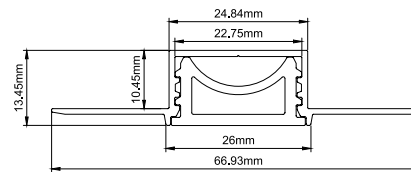

Profile Set	
20326	2m Aluminium Profile + 2m Opal PC Cover + 2pcs End Caps
20326-CC	1pc Corner Connector
20326-SC	1pc Straight Connector

Profile Set	
20327	2m Aluminium Profile + 4m Opal PC Cover + 2pcs End Caps
20327-W	2m Aluminium Profile White + 4m Opal PC Cover + 2pcs End Caps

Profile Set	
20328	2m Aluminium Profile + 2m Opal PC Cover + 2pcs End Caps
20328-HC	1pc Horizontal Connector
20328-VC	1pc Vertical Connector
20328-OP1	10m Opal PC Cover
20328-OP2	20m Opal PC Cover

Profile Set	
20329	2m Side Bending Aluminium Profile + 2m Silicon Tube Diffuser
20329-E	2pcs End Caps

Profile Set	
20325	2m Aluminium Profile + 2m Opal PC Cover
20325-E	2pcs End Caps + 2pcs Metal Clips
20325-45B	1pc 45° Base for 20325