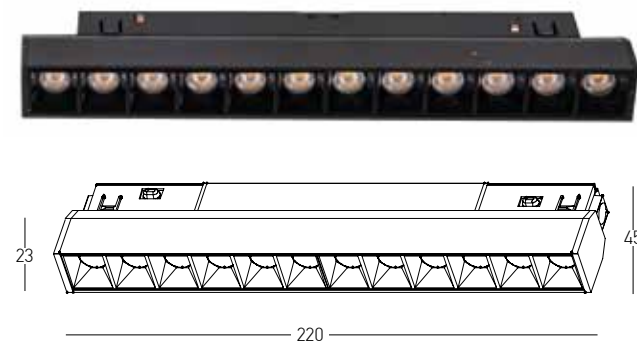

Power 8W
Input 48V
Color Temperature 2700K | 3000K | 4000K
Lumen 675Lm | 693Lm | 713Lm
Cri 80
Dimensions L: 220mm W: 23mm H: 45mm
Beam Angle 30°
DALI Dimmable ☒
Material Aluminium - Acrylic
Color 3000K Sandy Black / **Code 2091**
Color 4000K Sandy Black / **Code 2091-4B**
Color 2700K Sandy Black / **Code 2091-27B**

OSRAM

Power 8W
Input 48V
Color Temperature 3000K
Lumen 693Lm
Cri 80
Dimensions L: 220mm W: 23mm H: 45mm
Beam Angle 30°
Non Dimmable ☒
Material Aluminium - Acrylic
Color Sandy Black / **Code 2090**

OSRAM