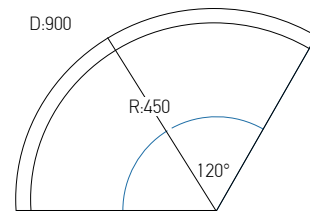

SURFACE | PENDANT Curved Track

Dimensions   Ø: 600mm
L: 628mm
Material   Aluminium
Color   Sandy Black
Code   22090