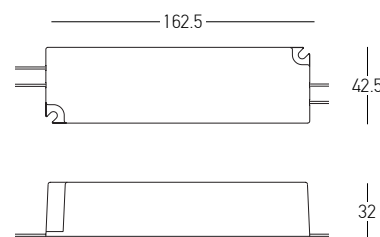

Remote Drivers

Remote Driver 60W
48V
5Years Guarantee
ON-OFF / Code 20295
DALI KIT / Code 20322
PUSH BUTTON KIT / Code 20300
BLUETOOTH KIT / Code 20303