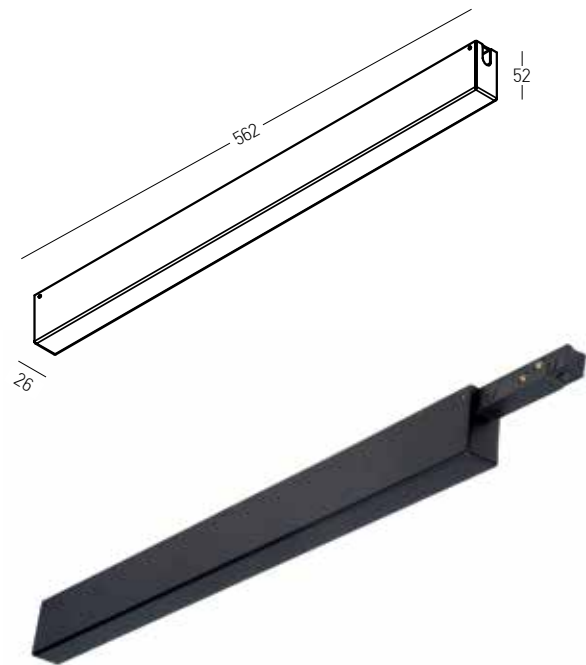

Driver Box for Ceiling Application

Surface Mount Base with Driver for Surface Magnetic Track

Power 100W
Input 220-240 , 50-60Hz
Output 48V
Special Feature Included 48V Feeder
Color Sandy Black
Guarantee 5Years

ON-OFF / Code **20306-B**
DALI KIT / Code **20308-B**
PUSH BUTTON KIT / Code **20310-B**
BLUETOOTH KIT / Code **20312-B**

Surface Mount Base with Driver for Surface Magnetic Track

Power 200W
Input 220-240 , 50-60Hz
Output 48V
Special Feature Included 48V Feeder
Color Sandy Black
Guarantee 5Years

ON-OFF / Code **20307-B**
DALI KIT / Code **20309-B**
PUSH BUTTON KIT / Code **20311-B**
BLUETOOTH KIT / Code **20313-B**

Surface Mount Base with Driver for Surface Magnetic Track

Power 100W
Input 220-240 , 50-60Hz
Output 48V
Special Feature Included 48V Feeder
Color Sandy White
Guarantee 5Years

ON-OFF / Code **20306-W**
DALI KIT / Code **20308-W**
PUSH BUTTON KIT / Code **20310-W**
BLUETOOTH KIT / Code **20312-W**

Surface Mount Base with Driver for Surface Magnetic Track

Power 200W
Input 220-240 , 50-60Hz
Output 48V
Special Feature Included 48V Feeder
Color Sandy White
Guarantee 5Years

ON-OFF / Code **20307-W**
DALI KIT / Code **20309-W**
PUSH BUTTON KIT / Code **20311-W**
BLUETOOTH KIT / Code **20313-W**