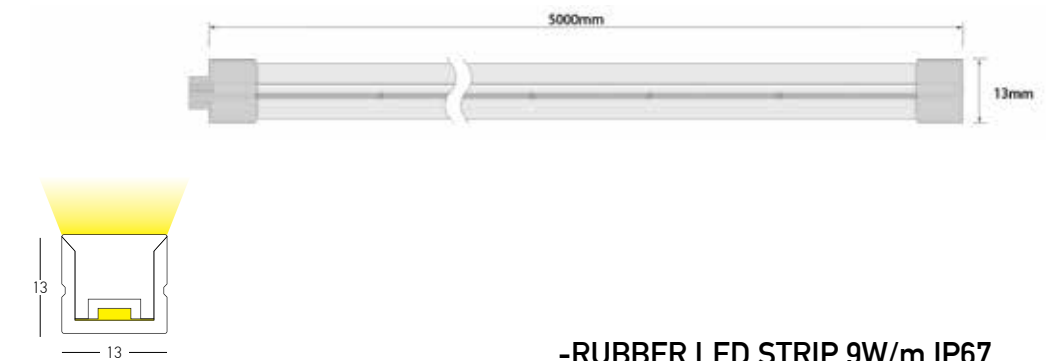

-LED STRIP COB 10W

Code	IP	Kelvin	CRI	Watt	Lm/m
LS02	20	2700	90	10W/m	950
LS03	20	3000	90	10W/m	1000
LS04	20	4000	90	10W/m	1105

Lumen Efficiency 110Lm/W
SDCM 3
Ra 90
SMD Type COB
LEDs/m 480
Voltage DC24V
Width 10mm
Unit Cut 50mm
Life Span 20000H
Waterproof Rate IP20

Dimming Options

1. DALI Dimming : Dali Driver 24V + Switch DALI MCU . Suitable with Drivers to Page : 275
2. BLUETOOTH Dimming : Element Driver 24V+OT BLE (CASAMBI App) . Suitable with Drivers to Page : 274 | 276
3. PHASECUT Dimming : Suitable with PhaseCut Drivers to Page : 276
4. 1-10 Dimming : 1-10 Driver 24V . Suitable with 1-10V Drivers to Page : 276
5. PUSH BUTTON Dimming : Dali Driver 24V to Page : 2751

-RUBBER LED STRIP 9W/m IP67

Code	IP	Kelvin	CRI	Watt	Lm/m
LS14	67	3000	90	9W/m	468
LS15	67	4000	90	9W/m	495

Lumen Efficiency 55Lm/W
SDCM 3
Ra 90
LEDs/m 112
Voltage DC24V
Unit Cut 55.5mm
Life Span 20000H
Waterproof Rate IP67
Special Feature UV resistant
Chemical resistant