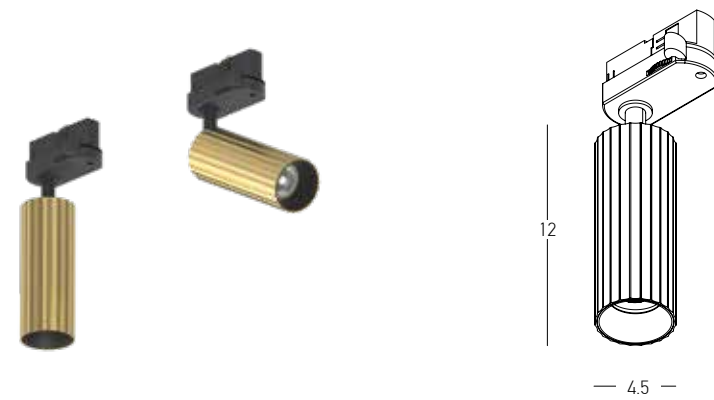

Power 7W
Input 220-240V, 50/60Hz
Color Temperature 3000K
Lumen 580Lm
Cri 90
Dimensions Ø: 4.5cm H: 12cm
Beam Angle 36°
Material Aluminium
Special Feature 3 Phase Track Light
Color Brushed Brass / **Code S114**
Color White Matt / **Code S115**
Color Black Matt / **Code S116**