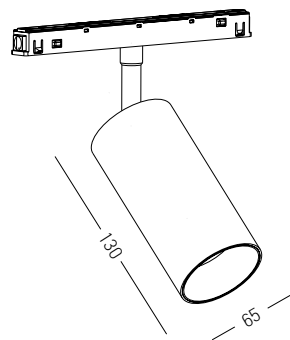

Power 7W
Input 48V
Color Temperature 2700K | 3000K
Lumen 565Lm | 580Lm
Cri 80
Dimensions Ø: 37mm H: 87mm
Beam Angle 32°
DALI Dimmable ☐
Material Aluminium
Color 3000K Sandy Black / Code 20400-BD
Color 2700K Sandy Black / Code 20407-BD

CREE ⇨

Power 7W
Input 48V
Color Temperature 3000K | 4000K
Lumen 580Lm | 605Lm
Cri 80
Dimensions Ø: 37mm H: 87mm
Beam Angle 32°
Non Dimmable ☒
Material Aluminium
Color 3000K Sandy Black / Code 20402-B
Color 4000K Sandy Black / Code 20406

CREE ⇨

Power 15W
Input 48V
Color Temperature 3000K | 4000K
Lumen 1284Lm | 1312Lm
Cri 80
Dimensions Ø: 65mm H: 130mm
Beam Angle 24°
DALI Dimmable ☐
Material Aluminium
Color 3000K Sandy Black / Code 20413
Color 4000K Sandy Black / Code 20415

CREE ⇨

Power 15W
Input 48V
Color Temperature 3000K | 4000K
Lumen 1284Lm | 1312Lm
Cri 80
Dimensions Ø: 65mm H: 130mm
Beam Angle 24°
Non Dimmable ☒
Material Aluminium
Color 3000K Sandy Black / Code 20410
Color 4000K Sandy Black / Code 20411

CREE ⇨