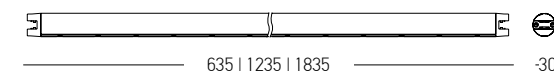

Track Code	Size
23141	635mm
23139	1235mm
23140	1835mm

Power 12W | 24W | 36W
Input 48V
Color Temperature 3000K
Lumen 985Lm | 1831Lm | 2726Lm
Cri 90
Dimensions Ø: 30mm L: 635mm | 1235mm | 1835mm
Beam Angle 20°
DALI Dimmable ☉
Material Aluminium - Acrylic
Color Black Matt