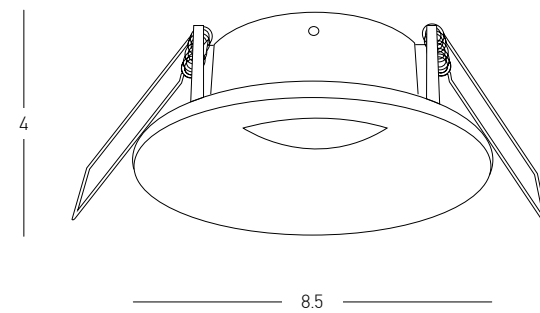

Bulb 1x GU10
Power 50W MAX
Input 220-240V, 50/60Hz
IP 65
Dimensions L: 8.5cm W: 8.5cm H: 4cm
Cutting Hole Ø: 6.8cm
Material Aluminium
Depth Required Υ : 8.3cm
Special Feature GU10 Lampholder Included
Color Sandy White / **Code S165**
Color Sandy Black / **Code S166**

Bulb 1x GU10
Power 50W MAX
Input 220-240V, 50/60Hz
IP 65
Dimensions Ø: 8.5cm H: 4cm
Cutting Hole Ø: 6.8cm
Material Aluminium
Depth Required Υ : 8.3cm
Special Feature GU10 Lampholder Included
Color Sandy White / **Code S167**
Color Sandy Black / **Code S168**