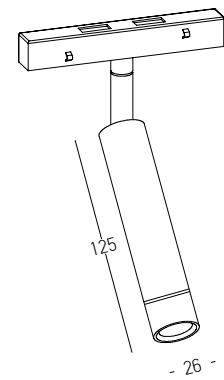

Power 5W
Input 48V
Color Temperature 3000K
Lumen 414Lm
Cri 80
Dimensions Ø: 26mm H: 125mm
Beam Angle 24°
Non Dimmable ☒
Material Aluminium
Color Sandy Black / **Code 2093**

[CREE ⇄](#)