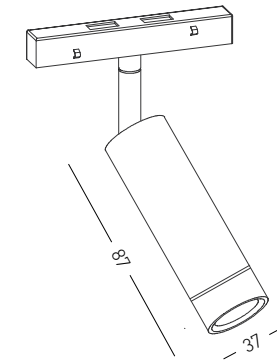

Power 7W
Input 48V
Color Temperature 3000K | 4000K
Lumen 580Lm | 605Lm
Cri 80
Dimensions $\varnothing$: 37mm H: 87mm
Beam Angle 32°
Non Dimmable ☒
Material Aluminium
Color 3000K Sandy Black / **Code 20402-B**
Color 4000K Sandy Black / **Code 20406**

CREE ⇨