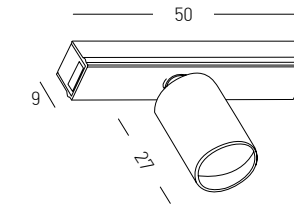

Power 1.5W
Input 24V
Color Temperature 3000K
Lumen 80Lm
Cri 97
Dimensions L: 50mm W: 11mm H: 36mm
Spot Ø: 15mm H: 27mm
Beam Angle 20°
DALI Dimmable ☐
Material Aluminium - Acrylic
Special Feature Movable Spot
Color Black Matt / **Code 22251**