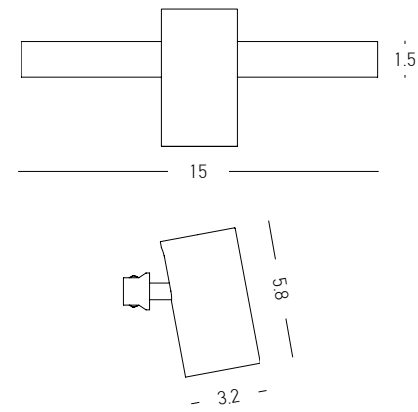

Power 5W
Input 48V
Color Temperature 3000K
Lumen 305Lm
Cri 90
Dimensions L: 15cm W: 4-5.8cm H: 4.5-7.5cm
Spot Dimensions Ø: 3.2cm H: 5.8cm
Beam Angle 24°
DALI Dimmable ☉
Material Aluminium
Special Feature Movable Spot
Color Sandy Black / **Code 23114**