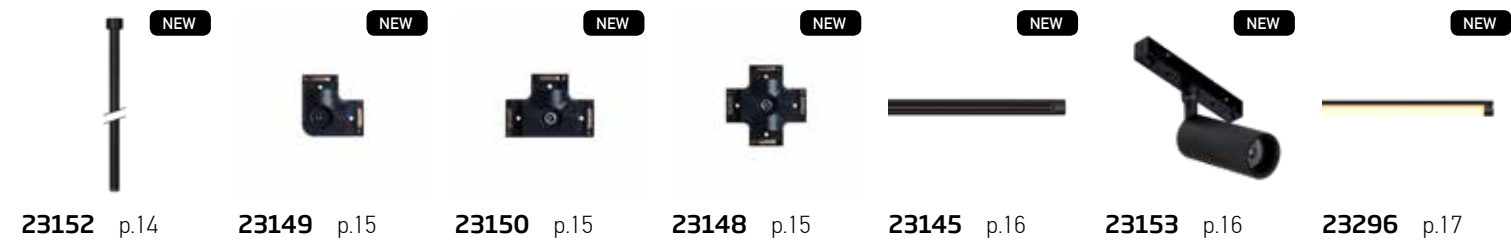

# INDEX

01. 48V SPACE FRAME MAGNETIC SYSTEM | p.010-021
02. 48V ULTRA SLIM MAGNETIC SYSTEM | p.022-035
03. 24V FLEXIBLE CURVED SYSTEM | p.036-043
04. 48V LINEAR MAGNETIC SYSTEM | p.044-077
05. 48V ROUNDED RECTANGLE MAGNETIC SYSTEM | p.078-091
06. 48V CIRCLES - CURVED MAGNETIC SYSTEM | p.092-105
07. 24V MINI SURFACE MAGNETIC SYSTEM | p.106-115
08. 24V PLUG & PLAY | p.116-121
09. LINEAR & CIRCLES | p.122-143
10. 3-PHASE TRACKS & LIGHTS | p.144-165
11. DOWNLIGHT RECESSED & TRIMLESS LED SPOTS | p.166-201
12. WATERPROOF DOWNLIGHT SPOTS | p.202-209
13. DOWNLIGHT RECESSED SPOTS GU10 | p.210-223
14. CEILING SPOTS | p.224-247
15. GYPSUM | p.248-259
16. ALUMINIUM PROFILES-LED STRIPS-DRIVERS | p.260-279