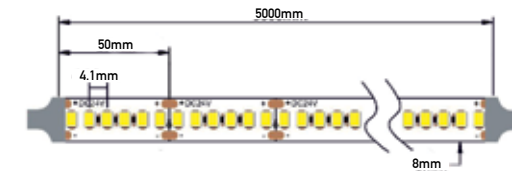

-LED STRIP 9.6W/m | 240 LEDs/m

NEW

Code	IP	Kelvin	CRI	Watt	Lm/m
LS29	20	3000	85	9.6W/m	1000
LS33	20	4000	85	9.6W/m	1020

Lumen Efficiency 105Lm/W
SDCM 3
Ra 85
LEDs/m 240
Voltage DC24V
Width 8mm
Unit Cut 50mm
Life Span 25000H
Waterproof Rate IP20

Dimming Options

1. DALI Dimming : Dali Driver 24V + Switch DALI MCU . Suitable with Drivers to Page : 275
2. BLUETOOTH Dimming : Element Driver 24V+OT BLE (CASAMBI App) . Suitable with Drivers to Page : 274 | 276
3. PHASECUT Dimming : Suitable with PhaseCut Drivers to Page : 276
4. 1-10 Dimming : 1-10 Driver 24V . Suitable with 1-10V Drivers to Page : 276
5. PUSH BUTTON Dimming : Dali Driver 24V to Page : 275