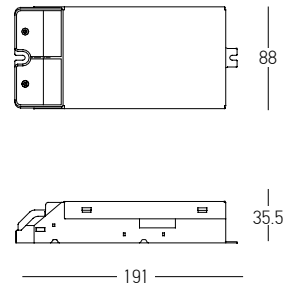

Remote Driver 150W
48V
5Years Guarantee
ON-OFF / **Code 20297**
DALI KIT / **Code 20299**
PUSH BUTTON KIT / **Code 20302**
BLUETOOTH KIT / **Code 20305**