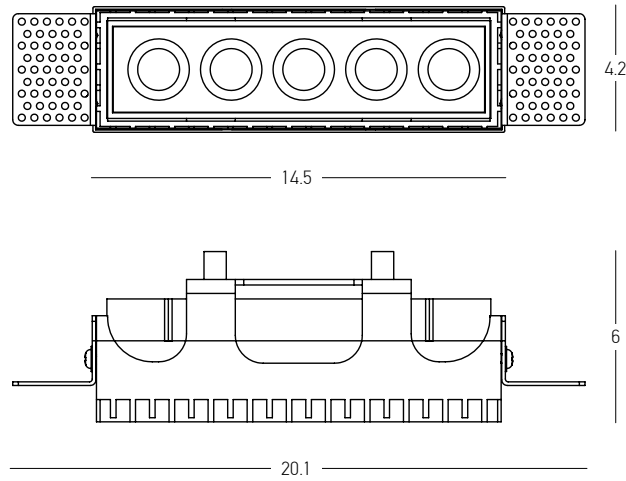

ARCHITECTURAL LIGHTING | DOWNLIGHT RECESSED & TRIMLESS LED SPOTS

Power 12W
Input 15V / 700mA
Color Temperature 3000K
Lumen 800Lm
Cri 90
Dimensions L: 14.5cm W: 4.2cm H: 6cm
Cutting Hole L: 14.7cm W: 4.3cm
Beam Angle 36°
Material Aluminium
Depth Required JTL : 6.5cm
Suggested On-Off Driver KEDH012 for 1 Fixture (pass from the hole)
Suggested DALI Driver 4052899548190 for 1 Fixture (pass from the hole)
Color Sandy White / **Code S193**
Color Sandy Black / **Code S194**

CODE	mA	Watt	V
KEDH012	700	12	9-18

CODE	mA	Watt	V
4052899548190	150-1050	15	7.5-54

OSRAM