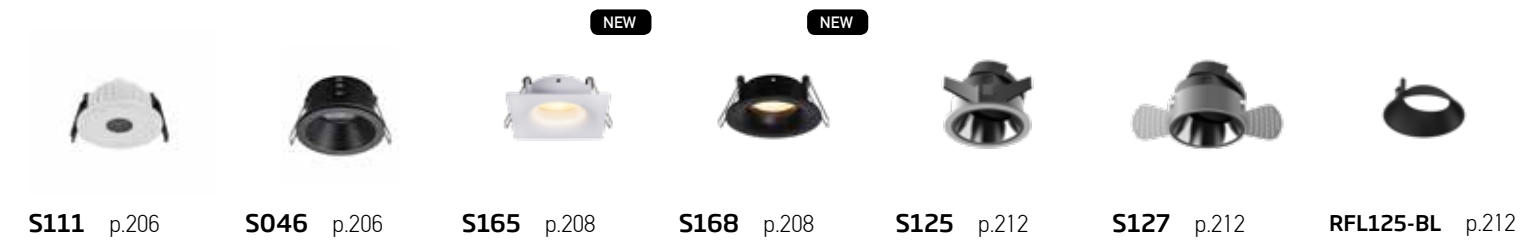

ARCHITECTURAL LIGHTING