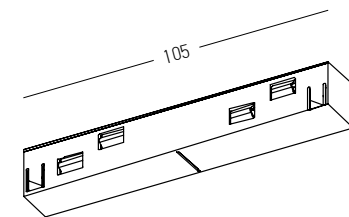

Inner Connector for 48V Magnetic Tracks
Code 20103 / Color Black
Code 20103-W / Color White