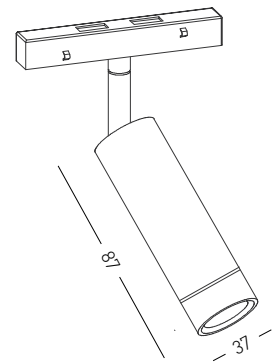

Power 7W
Input 48V
Color Temperature 3000K | 4000K
Lumen 580Lm | 605Lm
Cri 80
Dimensions Ø: 37mm H: 87mm
Beam Angle 32°
Non Dimmable ☒
Material Aluminium
Color 3000K Sandy Black / Code 20402-B
Color 4000K Sandy Black / Code 20406

CREE ⇨