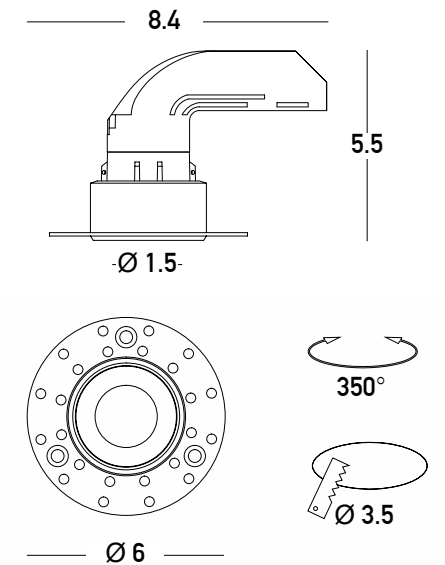

Power 6.5W
Input 36V, 150mA
Color Temperature 2700K
Lumen 331Lm
Cri 90
Dimensions Ø: 3.1cm L: 8.4cm H: 5.5cm
Beam Angle 30°
Cutting Hole Ø: 3.5cm
Depth Required JTl: 6cm
Material Aluminium
Suggested On-Off Driver LS-6-150 for 1 Fixture (pass from the hole)
Suggested DALI Driver 4062172151252 for 1 Fixture (remote application)
Color White Matt / **Code S137**

Power 6.5W
Input 36V, 150mA
Color Temperature 2700K
Lumen 260Lm
Cri 90
Dimensions Ø: 1.5cm L: 8.4cm H: 5.5cm
Beam Angle 30°
Cutting Hole Ø: 3.5cm
Depth Required JTl: 6cm
Material Aluminium
Suggested On-Off Driver LS-6-150 for 1 Fixture (pass from the hole)
Suggested DALI Driver 4062172151252 for 1 Fixture (remote application)
Color White Matt / **Code S141**

Power 6.5W
Input 36V, 150mA
Color Temperature 3000K
Lumen 361Lm
Cri 90
Dimensions Ø: 3.1cm L: 8.4cm H: 5.5cm
Beam Angle 30°
Cutting Hole Ø: 3.5cm
Depth Required JTl: 6cm
Material Aluminium
Suggested On-Off Driver LS-6-150 for 1 Fixture (pass from the hole)
Suggested DALI Driver 4062172151252 for 1 Fixture (remote application)
Color White Matt / **Code S138**

Power 6.5W
Input 36V, 150mA
Color Temperature 3000K
Lumen 282Lm
Cri 90
Dimensions Ø: 1.5cm L: 8.4cm H: 5.5cm
Beam Angle 30°
Cutting Hole Ø: 3.5cm
Depth Required JTl: 6cm
Material Aluminium
Suggested On-Off Driver LS-6-150 for 1 Fixture (pass from the hole)
Suggested DALI Driver 4062172151252 for 1 Fixture (remote application)
Color White Matt / **Code S142**

CODE	mA	Watt	V
LS-6-150	150	6	27-40

CODE	mA	Watt	V
4062172151252	150-700	10	2.5-45