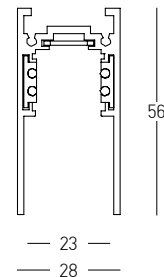

SURFACE | PENDANT Track : 1m / 2m / 3m

Track Code	Size	Color
22273B-1	1m	Sandy Black
22273B-2	2m	Sandy Black
22273B-3	3m	Sandy Black

SURFACE | PENDANT Curved Track

Dimensions   Ø: 900mm
L: 706mm
Material   Aluminium
Color   Sandy Black
Code 22277

SURFACE | PENDANT Curved Track

Dimensions   Ø: 600mm
L: 471mm
Material   Aluminium
Color   Sandy Black
Code 22275