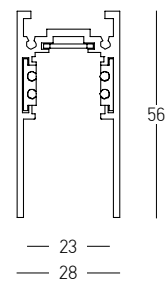

SURFACE | PENDANT Curved Track

Dimensions   Ø: 900mm
L: 942.5mm
Material   Aluminium
Color   Sandy Black
Code   22097