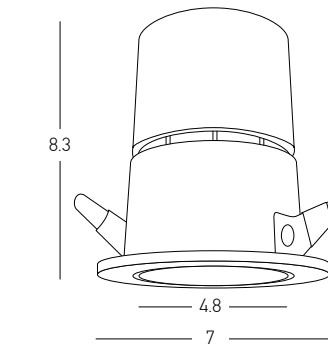

Power 15W
Input 220-240V, 50/60Hz
Color Temperature 3000K
Lumen 1050Lm
Cri 90
Dimensions Ø: 7.5cm H: 10cm
Cutting Hole Ø: 6.8cm
Beam Angle 38°
Material Aluminium
Depth Required JT: 11cm
Driver On-Off Included (350mA)
Suggested DALI Driver 4052899548190 for 1 Fixture (pass from the hole)
Color White Matt - Black Matt / **Code S094**

Power 10W
Input 220-240V, 50/60Hz
Color Temperature 3000K
Lumen 750Lm
Cri 90
Dimensions Ø: 7cm H: 8.3cm
Cutting Hole Ø: 6cm
Beam Angle 38°
Non Dimmable ☒
Material Aluminium
Depth Required JT: 9cm
Driver Included (250mA)
Color White Matt - Black Matt Reflector / **Code S070**

Power 13W
Input 220-240V, 50/60Hz
Color Temperature 3000K
Lumen 910Lm
Cri 90
Dimensions Ø: 8.3cm H: 8.5cm
Cutting Hole Ø: 7.6cm
Beam Angle 32°
Material Aluminium
Depth Required JT: 9cm
Driver On-Off Included (300mA)
Suggested DALI Driver 4052899548190 for 1 Fixture (pass from the hole)
Color Black Matt / **Code S078**
White Matt / **Code S077**

Power 15W
Input 220-240V, 50/60Hz
Color Temperature 3000K
Lumen 1125Lm
Cri 90
Dimensions Ø: 8.5cm H: 10.3cm
Cutting Hole Ø: 7.8cm
Beam Angle 30°
Non Dimmable ☒
Material Aluminium
Depth Required JT: 11cm
Driver Included (350mA)
Color White Matt - Black Matt Reflector / **Code S071**

CODE	mA	Watt	V
4052899548190	150-1050	15	7.5-54