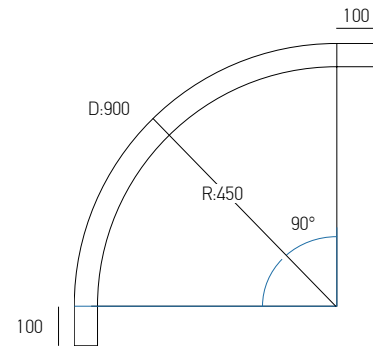

SURFACE | PENDANT Curved Track

Dimensions   Ø: 600mm
L: 471mm
Material   Aluminium
Color   Sandy Black
Code 22275