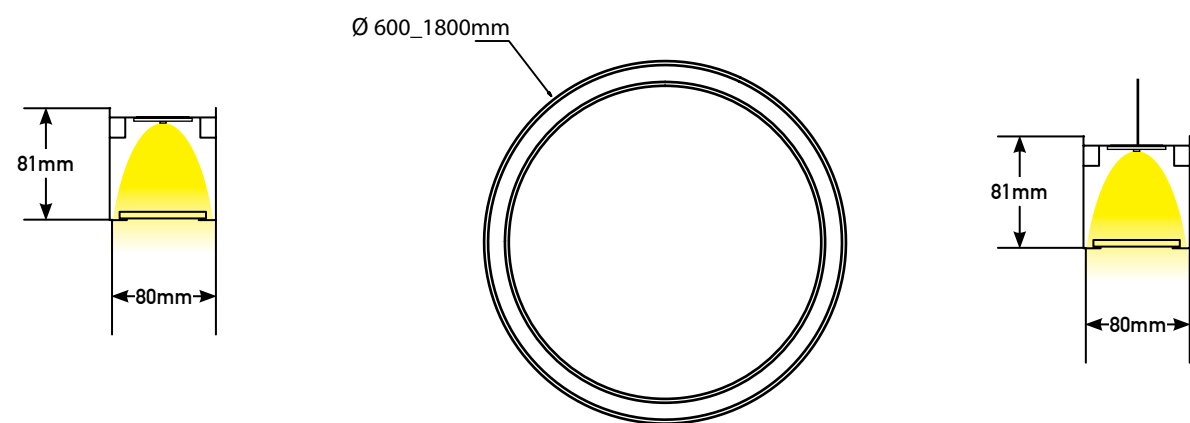

\*Make your choices from the above dimensions only. Is not an open edit length profile.

Ceiling Circle

Pendant Circle

**Ceiling** Your Code : **81** \_\_\_\_\_  
Diameter Kelvin Body Color

**Pendant** Your Code : **82** \_\_\_\_\_  
Diameter Kelvin Body Color