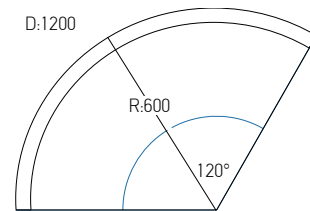

SURFACE | PENDANT Curved Track

Dimensions   Ø: 900mm
L: 942.5mm
Material   Aluminium
Color   Sandy Black
Code   22097