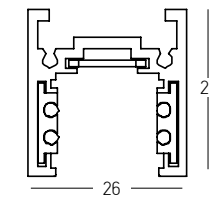

Recessed Accessorie Kit (2pcs)  
Material Stainless Steel  
Code 20106

**SURFACE SHORT** Track : 1m / 2m / 3m

**CORNER 90° (c1)**  
Vertical Plane

**CORNER 90° (c2)**  
Horizontal Plane

| Track Code | Size | Color       | Corner Code | Plane      | Color       |
|------------|------|-------------|-------------|------------|-------------|
| 2085B-1    | 1m   | Sandy Black | 2085B-C1    | Vertical   | Sandy Black |
| 2085W-1    | 1m   | Sandy White | 2085W-C1    | Vertical   | Sandy White |
| 2085B-2    | 2m   | Sandy Black | 2085B-C2    | Horizontal | Sandy Black |
| 2085W-2    | 2m   | Sandy White | 2085W-C2    | Horizontal | Sandy White |
| 2085B-3    | 3m   | Sandy Black |             |            |             |
| 2085W-3    | 3m   | Sandy White |             |            |             |