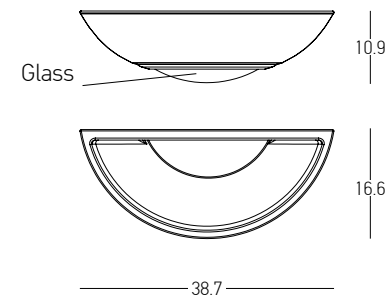

Bulb 1x E27
Power 40W MAX
Input 220-240V . 50/60Hz
Dimensions L: 16.6cm W:38.7cm H: 10.9cm
Material Gypsum - Glass
Color Pure White / **Code 20273**

Bulb 1x E14
Power 40W MAX
Input 220-240V . 50/60Hz
Dimensions L: 11cm W: 22cm H: 8.5cm
Material Gypsum
Color Pure White / **Code 20274**