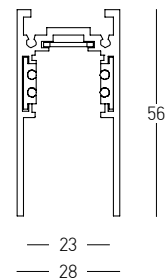

SURFACE | PENDANT Curved Track

Dimensions   Ø: 600mm
L: 628mm
Material   Aluminium
Color   Sandy Black
Code   22090