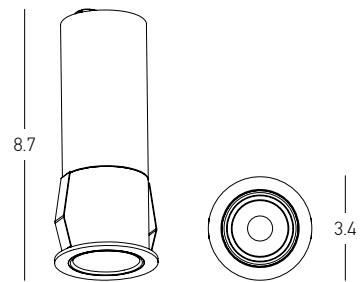

Modularization Recessed - Trimless LED Spots...

Select your application and colors to create the ultimate style by combining the different models available...

Power 5W
Input 3V / 1150mA
Color Temperature 3000K
Lumen 380Lm
Cri 90
Dimensions Ø: 3.4cm H: 8.7cm
Cutting Hole Ø: 3cm
Beam Angle 24°
Material Aluminium
Depth Required JTL : 9.5cm
Suggested On-Off Driver D-EG-5 for 1 Fixture (pass from the hole)
Suggested DALI Driver LCM-40 for 1-8 Fixture (remote application)
Color White Matt / **Code S204**
Color Black Matt / **Code S205**