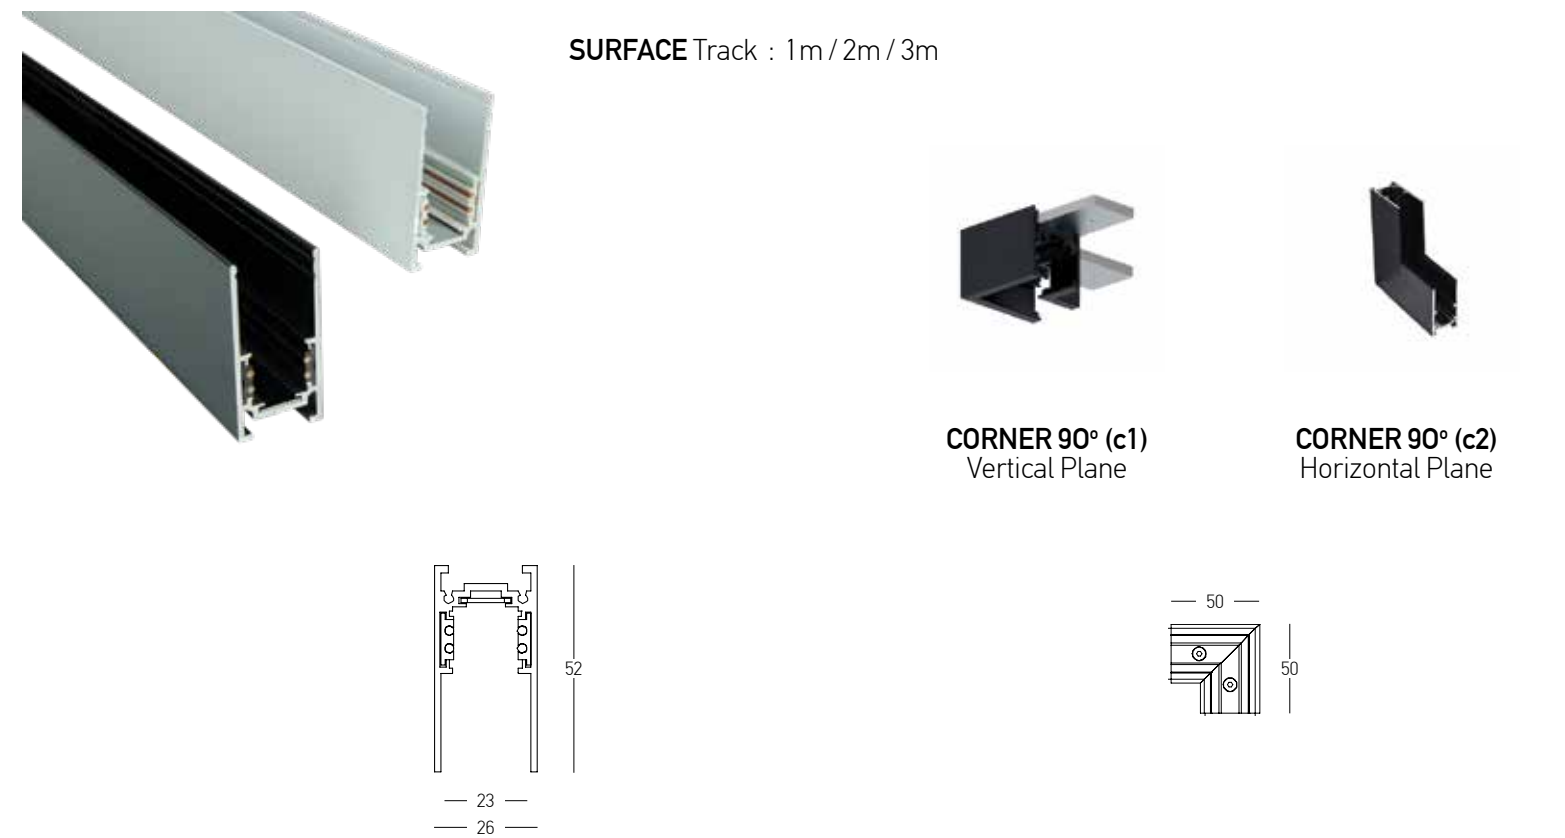

Track Code	Size	Color	Corner Code	Plane	Color
2083B-1	1m	Sandy Black	2083B-C1	Vertical	Sandy Black
2083W-1	1m	Sandy White	2083W-C1	Vertical	Sandy White
2083B-2	2m	Sandy Black	2083B-C2	Horizontal	Sandy Black
2083W-2	2m	Sandy White	2083W-C2	Horizontal	Sandy White
2083B-3	3m	Sandy Black			
2083W-3	3m	Sandy White			

Notice : For corners type C1 required also to order 20105 and for type C2 20104

Track Code	Size	Color	Corner Code	Plane	Color
2082B-1	1m	Sandy Black	2082B-C1	Vertical	Sandy Black
2082W-1	1m	Sandy White	2082W-C1	Vertical	Sandy White
2082B-2	2m	Sandy Black	2082B-C2	Horizontal	Sandy Black
2082W-2	2m	Sandy White	2082W-C2	Horizontal	Sandy White
2082B-3	3m	Sandy Black			
2082W-3	3m	Sandy White			

Notice : For corners type C1 required also to order 20105 and for type C2 20104