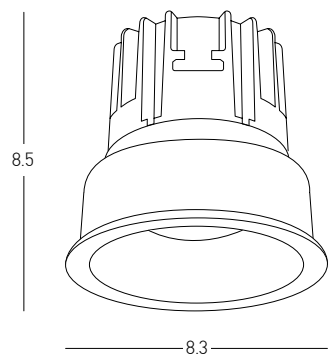

Power 13W
Input 220-240V, 50/60Hz
Color Temperature 3000K
Lumen 910Lm
Cri 90
Dimensions Ø: 8.3cm H: 8.5cm
Cutting Hole Ø: 7.6cm
Beam Angle 32°
Material Aluminium
Depth Required JT: 9cm
Driver On-Off Included (300mA)
Suggested DALI Driver 4052899548190 for 1 Fixture (pass from the hole)
Color Black Matt / **Code S078**
White Matt / **Code S077**