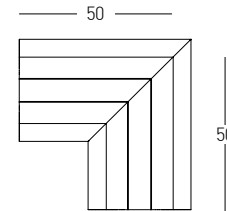

Track Code	Size	Color	Corner Code	Plane	Color
2084B-1	1m	Sandy Black	2084B-C1	Vertical	Sandy Black
2084W-1	1m	Sandy White	2084W-C1	Vertical	Sandy White
2084B-2	2m	Sandy Black	2084B-C2	Horizontal	Sandy Black
2084W-2	2m	Sandy White	2084W-C2	Horizontal	Sandy White
2084B-3	3m	Sandy Black			
2084W-3	3m	Sandy White			

Notice : For corners type C1 required also to order 20105 and for type C2 20104

Accessories for Track 2084