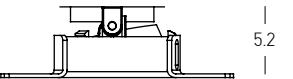

Bulb 1x GU10 LED
Power 10W MAX
Input 220-240V, 50/60Hz
Dimensions Ø: 7.3cm H: 5.2cm
Cutting Hole Ø: 7.4cm
Material Aluminium - Plastic
Depth Required ITL : 10.5cm
Special Feature GU10 Lampholder Not Included
Suggested Lamp COIN 50 (page 278) **OSRAM**
Color Sandy White - Black Chrome / **Code S128**