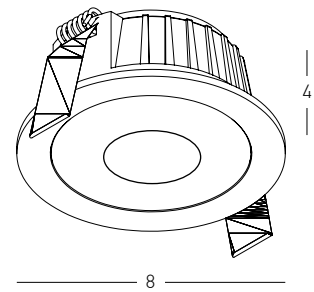

Power 6W
Input 220-240V, 50/60Hz
Color Temperature 3000K
Lumen 440Lm
Cri 90
IP 54
Dimensions Ø: 8cm H: 4cm
Cutting Hole Ø: 7.3cm
Beam Angle 20°
Non Dimmable ☒
Material Aluminium - Glass
Depth Required $\downarrow$: 4.5cm
Driver Included
Color Black Matt / **Code S110**
Color White Matt / **Code S111**

Bulb 1x GU10
Power 50W MAX
Input 220-240V, 50/60Hz
IP 65
Dimensions Ø: 8.5cm H: 4.5cm
Cutting Hole Ø: 7.5cm
Material Aluminium
Depth Required $\downarrow$: 10.5cm
Special Feature GU10 Lampholder Included
Color Black Matt / **Code S046**
Color White Matt / **Code S045**