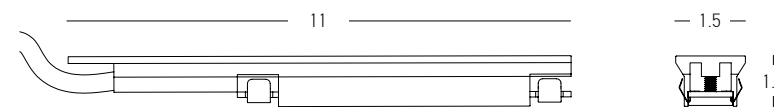

Accessories for 48V Slim - Round Tracks

Feeder for 48V Slim Tracks