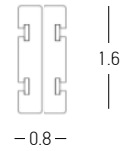

Flexible Track : 2m | 3m

Input 24V
Dimensions L: 200cm W: 0.8cm H: 1.6cm
Material Aluminium
Color Sandy Black / **Code 23178**

Input 24V
Dimensions L: 300cm W: 0.8cm H: 1.6cm
Material Aluminium
Color Sandy Black / **Code 23177**

Ceiling Base for 24V Flexible Track

Dimensions Ø: 3.5cm H: 9cm
Material Aluminium
Color Sandy Black / **Code 23179**

Track Connector for 24V Flexible Track

Dimensions L: 5cm W: 2cm H: 3.3cm
Material Aluminium
Color Sandy Black / **Code 23180**