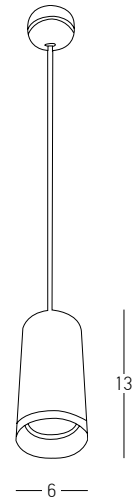

Bulb 1x GU10
Power 40W MAX
Dimensions Ø: 6cm H: 13cm
Base Ø: 6cm H: 3cm
Material Aluminium
Special Feature 200cm Cable Adjustable
Color Black Matt / **Code S063**

Power 9W
Input 220-240V, 50/60Hz
Color Temperature 3000K
Lumen 720Lm
Cri 90
Dimensions Ø: 6cm H: 13cm
Base Ø: 6cm H: 3cm
Beam Angle 15° / 24° / 40°
Material Aluminium
Special Feature 200cm Cable Adjustable
Included LED Driver

Color Black Matt / **Code S063-15**
Color Black Matt / **Code S063-24**
Color Black Matt / **Code S063-40**