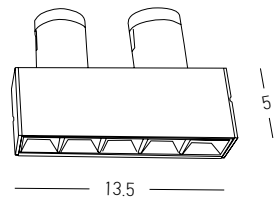

Power 10W
Input 24V
Color Temperature 3000K
Lumen 832Lm
Cri 90
Dimensions L: 30cm W: 3.4cm H: 5cm
Beam Angle 120°
DALI Dimmable ☉
Material Aluminium - PC Diffuser
Special Feature This light can also be used as connector between 2 tracks
Color Sandy Black / **Code 23182**

Power 10W
Input 24V
Color Temperature 3000K
Lumen 795Lm
Cri 90
Dimensions L: 13.5cm W: 3.4cm H: 5cm
Beam Angle 40°
DALI Dimmable ☉
Material Aluminium - Acrylic
Color Sandy Black / **Code 23183**