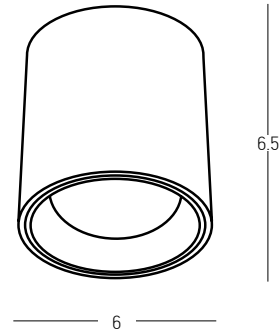

Power 7W
Input 220-240V, 50/60Hz
Color Temperature 3000K
Lumen 500Lm
Cri 80
Dimensions Ø: 6cm H: 6.5cm
Beam Angle 35°
Dimmable Triac ☐
Material Aluminium
Color White Matt / **Code Z12107K-W**
Color Black Matt / **Code Z12107K-B**
*Ring Black / **Code Z050106-B**
*Ring Brass / **Code Z050106-BR**
*Reflector must be ordered separately