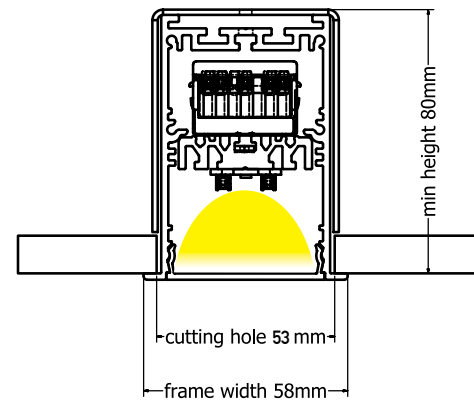

Recessed Your Code : **54**

Length	Driver	Kelvin	Set	Body Color

Select technical features to configure your code.

Length*	Driver	Kelvin	Set	Body Color
058 = 58cm	0 = ON-OFF	3 = 3000K	E = HE	W = SANDY WHITE
086 = 86cm	D = DALI	4 = 4000K	O = HO	B = SANDY BLACK
114 = 114cm				
142 = 142cm				
170 = 170cm				
198 = 198cm				
226 = 226cm				
254 = 254cm				
282 = 282cm				
310 = 310cm				
338 = 338cm				

*Make your choices from the above dimensions only. Is not an open edit length profile.