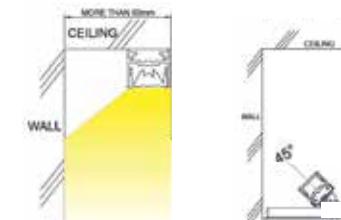

2m Profile + Opal PC Cover, Aluminium

End Caps

Metal Clips

45° Base for 20325

| Profile Set      |   |
|------------------|---|
| <b>20325</b>     | 2m Aluminium Profile + 2m Opal PC Cover |
| <b>20325-E</b>   | 2pcs End Caps + 2pcs Metal Clips        |
| <b>20325-45B</b> | 1pc 45° Base for 20325                  |