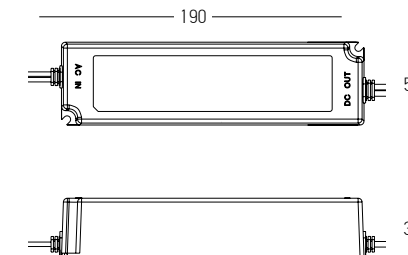

Remote Driver 100W
48V
5Years Guarantee
ON-OFF / **Code 20296**