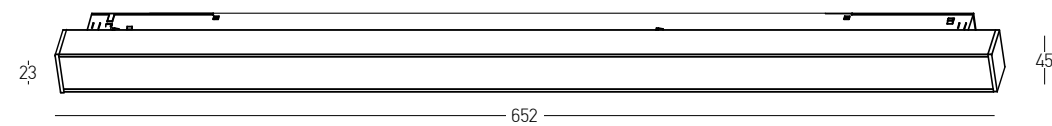

Power 20W
Input 48V
Color Temperature 3000K | 4000K
Lumen 1669Lm | 1897Lm
Cri 80
Dimensions L: 652mm W: 23mm H: 45mm
Beam Angle 120°
DALI Dimmable ☐
Material Aluminium - PC Diffuser
Color 3000K Sandy White / Code 2089-3W
Color 4000K Sandy White / Code 2089-4W

OSRAM