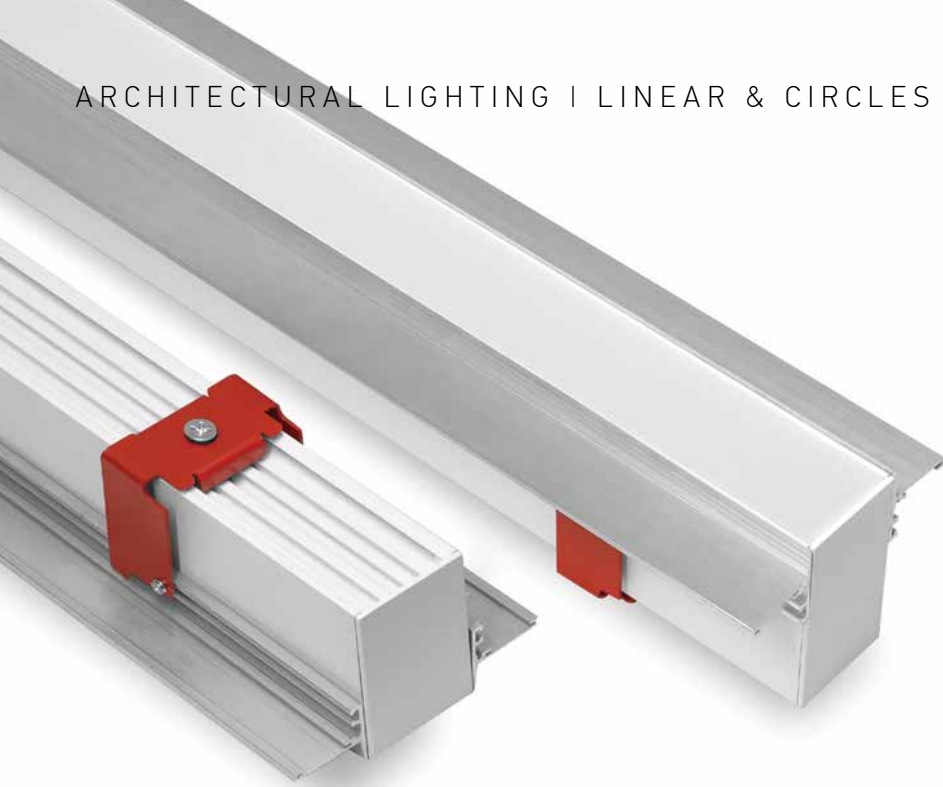

Trimless Profile