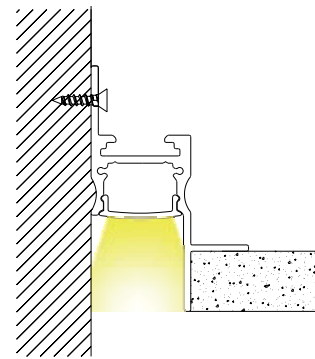

2m Profile + Opal PC Cover, Aluminium

End Caps

90° Corner Connector

Straight Connector

| Profile Set     |   |
|-----------------|---|
| <b>20326</b>    | 2m Aluminium Profile + 2m Opal PC Cover + 2pcs End Caps |
| <b>20326-CC</b> | 1pc Corner Connector                                    |
| <b>20326-SC</b> | 1pc Straight Connector                                  |