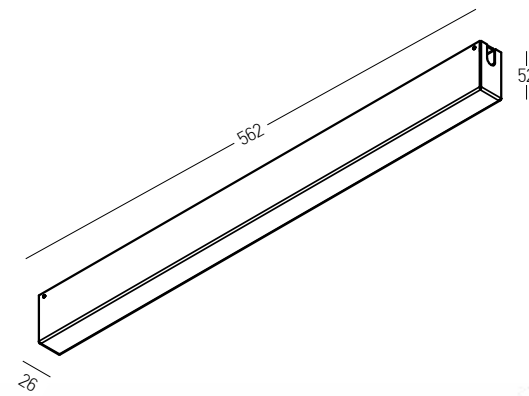

Driver Box for Ceiling Application

Surface Mount Base with Driver for Surface Magnetic Track
Power 100W
Input 220-240 , 50-60Hz
Output 48V
Special Feature Included 48V Feeder
Color Sandy Black
Guarantee 5Years
ON-OFF / Code 20306-B
DALI KIT / Code 20308-B
PUSH BUTTON KIT / Code 20310-B
BLUETOOTH KIT / Code 20312-B