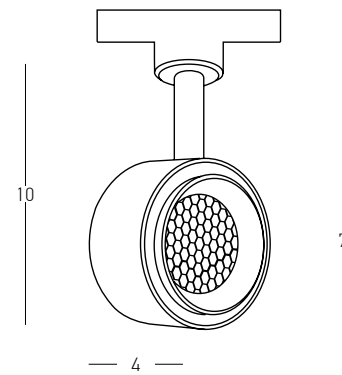

Power 8W
Input 220-240V, 50/60Hz
Color Temperature 3000K
Lumen 600Lm
Cri 80
Dimensions Ø: 7cm L: 4cm H: 10cm
Beam Angle 36°
Dimmable Triac ☐
Material Aluminium
Special Feature 3 Phase Track Light
Included Honeycomb

Color Sandy Black / **Code Z65644T-B**
Sandy White / **Code Z65644T-W**

Bulb 1x GU10 LED
Power 10W MAX
Input 220-240V, 50/60Hz
Dimensions Ø: 6.8cm H: 10cm
Material Aluminium
Special Feature 3 Phase Track Light

Color Brushed Brass / **Code Z65105NT-BB**
Metal Grey / **Code Z65105NT-G**