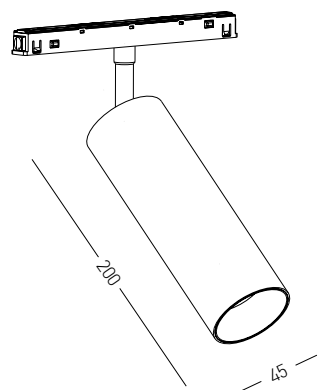

Power 15W
Input 48V
Color Temperature 3000K
Lumen 1225Lm
Cri 80
Dimensions $\varnothing$: 45mm H: 200mm
Beam Angle 24°
Non Dimmable ☒
Material Aluminium
Color Sandy Black / **Code 2095**

CREE ⇨