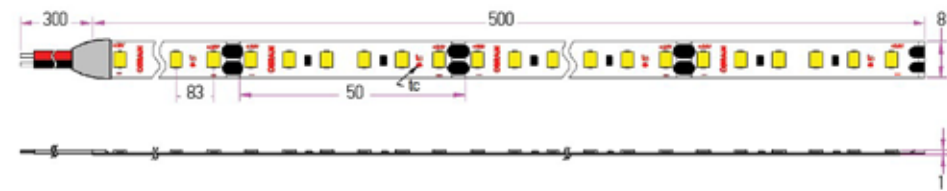

-LED STRIP 8.6W/m | 120 LEDs/m

Less Wattage Better Efficiency **NEW**

Code	IP	Kelvin	CRI	Watt	Lm/m
LS23	20	2700	85	8.6W/m	980
LS24	20	3000	85	8.6W/m	1020
LS25	20	4000	85	8.6W/m	1050
LS26	65	2700	85	8.6W/m	910
LS27	65	3000	85	8.6W/m	950
LS28	65	4000	85	8.6W/m	975

Lumen Efficiency 110Lm/W
SDCM 3
Ra 85
LEDs/m 120
Voltage DC24V
Width IP20 8mm
IP65 10.3mm
Unit Cut 50mm
Life Span 30000H
Waterproof Rate IP20 + IP65

Dimming Options

1. DALI Dimming : Dali Driver 24V + Switch DALI MCU . Suitable with Drivers to Page : 275
2. BLUETOOTH Dimming : Element Driver 24V+OT BLE (CASAMBI App) . Suitable with Drivers to Page : 274 | 276
3. PHASECUT Dimming : Suitable with PhaseCut Drivers to Page : 276
4. 1-10 Dimming : 1-10 Driver 24V . Suitable with 1-10V Drivers to Page : 276
5. PUSH BUTTON Dimming : Dali Driver 24V to Page : 275