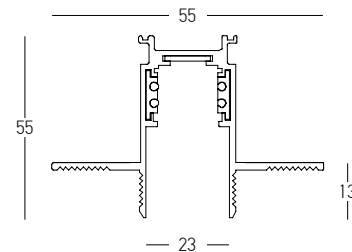

TRIMLESS Curved Track

Dimensions   Ø: 900mm
L: 942.5mm
Material   Aluminium
Color   Sandy Black
Code   22098