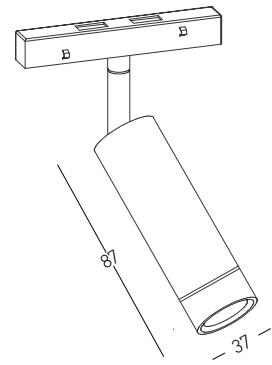

Power 7W
Input 48V
Color Temperature 3000K | 4000K
Lumen 580Lm | 605Lm
Cri 80
Dimensions Ø: 37mm H: 87mm
Beam Angle 32°
Non Dimmable ☒
Material Aluminium
Color 3000K Sandy White / Code 20403-W
Color 4000K Sandy White / Code 20405

[CREE ⇨](#)