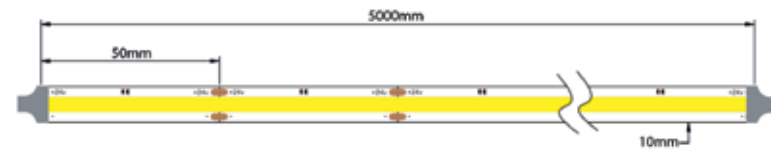

-LED STRIP COB 10W

Code	IP	Kelvin	CRI	Watt	Lm/m
LS02	20	2700	90	10W/m	950
LS03	20	3000	90	10W/m	1000
LS04	20	4000	90	10W/m	1105

Lumen Efficiency 110Lm/W
SDCM 3
Ra 90
SMD Type COB
LEDs/m 480
Voltage DC24V
Width 10mm
Unit Cut 50mm
Life Span 20000H
Waterproof Rate IP20

Dimming Options

1. DALI Dimming : Dali Driver 24V + Switch DALI MCU . Suitable with Drivers to Page : 275
2. BLUETOOTH Dimming : Element Driver 24V+OT BLE (CASAMBI App) . Suitable with Drivers to Page : 274 | 276
3. PHASECUT Dimming : Suitable with PhaseCut Drivers to Page : 276
4. 1-10 Dimming : 1-10 Driver 24V . Suitable with 1-10V Drivers to Page : 276
5. PUSH BUTTON Dimming : Dali Driver 24V to Page : 2751