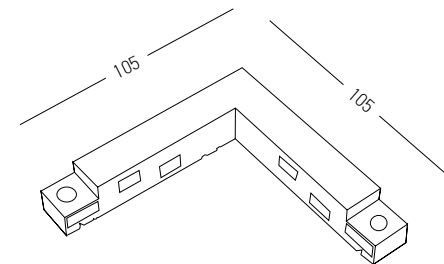

Corner Connector for 48V Magnetic Tracks
Code 20104 / Color Black
Code 20104-W / Color White