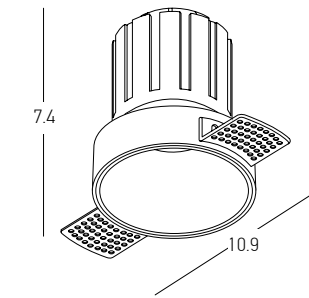

Power 9W
Input 220-240V, 50/60Hz
Color Temperature 3000K
Lumen 675Lm
Cri 90
Dimensions Ø: 8.2cm W: 13.5cm H: 10.2cm
Cutting Hole Ø: 8.2cm
Beam Angle 36°
Material Aluminium
Depth Required JTL : 10.5cm
Driver On-Off Included (200mA) (pass from the hole)
Suggested DALI Driver 4062172151252 (pass from the hole)
Color Sandy Black / **Code S096-B**
Color Copper Matt / **Code S096-C**
Color Gold Matt / **Code S096-G**