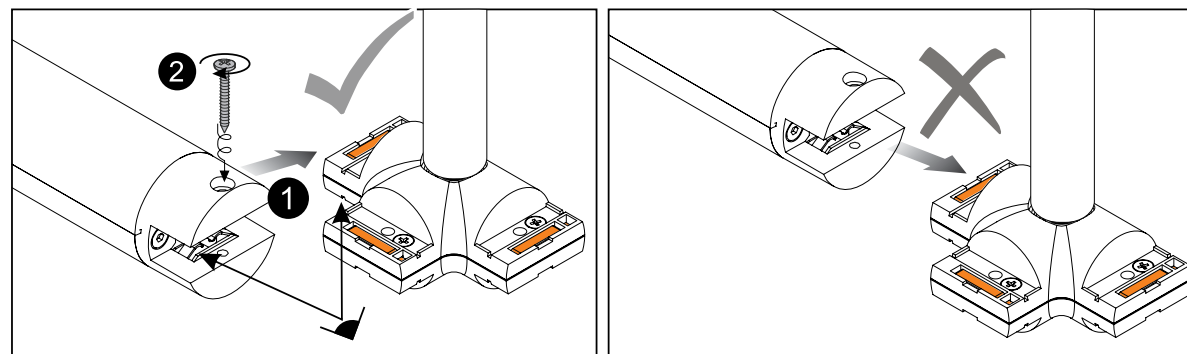

WARNING

Each group of circuits should not exceed 200W.
Circuit grouping, need to block the circuit.