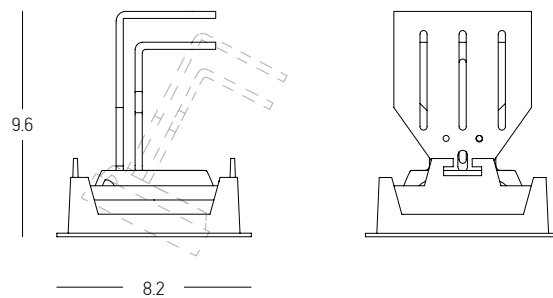

| CODE          | mA       | Watt | V      |
|---------------|----------|------|--------|
| 4052899548190 | 150-1050 | 15   | 7.5-54 |

Power 9W  
 Input 220-240V, 50/60Hz  
 Color Temperature 3000K  
 Lumen 645Lm  
 Cri 90  
 Dimensions L: 8.2cm W: 8.2cm H: 9.6cm  
 Beam Angle 36°  
 Cutting Hole L: 7.5cm W: 7.5cm  
 Material Aluminium  
 Special Feature Adjustable  
 Included LED Driver  
 Color Sandy Black / **Code S146**