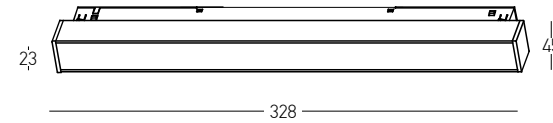

Power 12W
Input 48V
Color Temperature 3000K
Lumen 779Lm
Cri 80
Dimensions L: 328mm W: 23mm H: 45mm
Beam Angle 120°
DALI Dimmable ☉
Material Aluminium - PC Diffuser
Color Sandy Black / **Code 2087**

OSRAM

Power 12W
Input 48V
Color Temperature 3000K
Lumen 779Lm
Cri 80
Dimensions L: 328mm W: 23mm H: 45mm
Beam Angle 120°
Non Dimmable ☒
Material Aluminium - PC Diffuser
Color Sandy Black / **Code 2086**

OSRAM