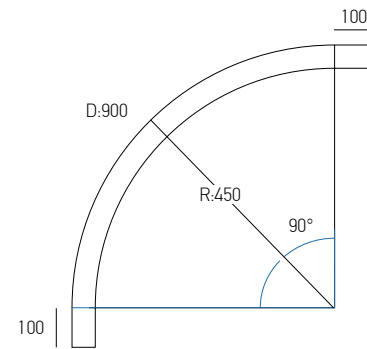

TRIMLESS Curved Track

Dimensions   Ø: 600mm
L: 670mm
Material   Aluminium
Color   Sandy Black
Code 22276