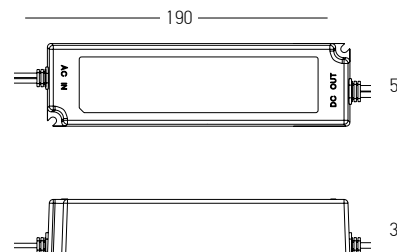

Remote Driver 100W
48V
5Years Guarantee
ON-OFF / Code 20296
DALI KIT / Code 20298
PUSH BUTTON KIT / Code 20301
BLUETOOTH KIT / Code 20304