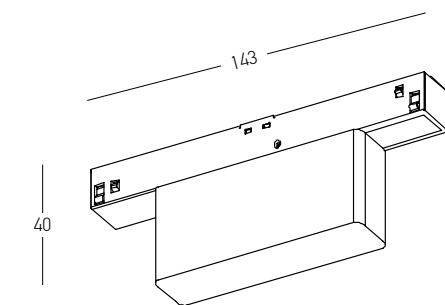

Wireless Control for 48V Magnetic Tracks
Bluetooth DALI
Code 20293

Power by :
CASAMBI
Available App on :