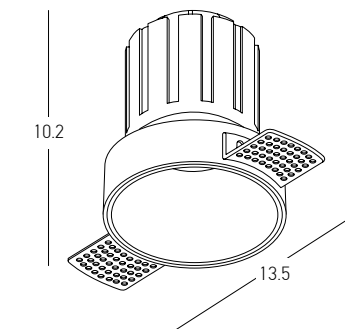

Power 15W
Input 220-240V, 50/60Hz
Color Temperature 3000K
Lumen 1125Lm
Cri 90
Dimensions Ø: 8.2cm W: 13.5cm H: 11.8cm
Cutting Hole Ø: 8.2cm
Beam Angle 36°
Material Aluminium
Depth Required JTL : 12cm
Driver On-Off Included (350mA) (pass from the hole)
Suggested DALI Driver 4052899548190 (pass from the hole)
Color Sandy Black / **Code S097-B**
Color Copper Matt / **Code S097-C**
Color Gold Matt / **Code S097-G**