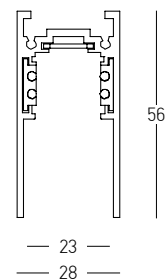

SURFACE | PENDANT Track : 1m / 2m / 3m

Track Code	Size	Color
22273B-1	1m	Sandy Black
22273B-2	2m	Sandy Black
22273B-3	3m	Sandy Black

SURFACE | PENDANT Curved Track

Dimensions   Ø: 1200mm
L: 1252.5mm
Material   Aluminium
Color   Sandy Black
Code   22102

SURFACE | PENDANT Curved Track

Dimensions   Ø: 900mm
L: 942.5mm
Material   Aluminium
Color   Sandy Black
Code   22097

SURFACE | PENDANT Curved Track

Dimensions   Ø: 600mm
L: 628mm
Material   Aluminium
Color   Sandy Black
Code   22090

*Dimensions Indicated In Millimeters