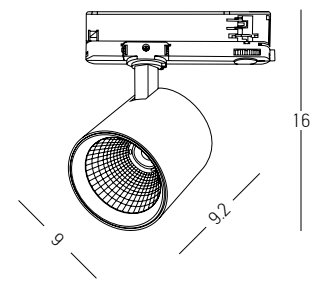

Power 25W
Input 220-240V, 50/60Hz
Color Temperature 3000K | 4000K
Lumen 2460Lm
Cri 90
Dimensions Ø: 9cm H: 9.2cm
Beam Angle 36°
Material Aluminium
Special Feature 3 Phase Track Light
Color 3000K Sandy White / **Code S198**
Color 3000K Sandy Black / **Code S200**
Color 4000K Sandy White / **Code S197**
Color 4000K Sandy Black / **Code S199**

Lens for 25W Spots

Dimensions Ø: 9cm
Beam Angle 24°
Code LNS197