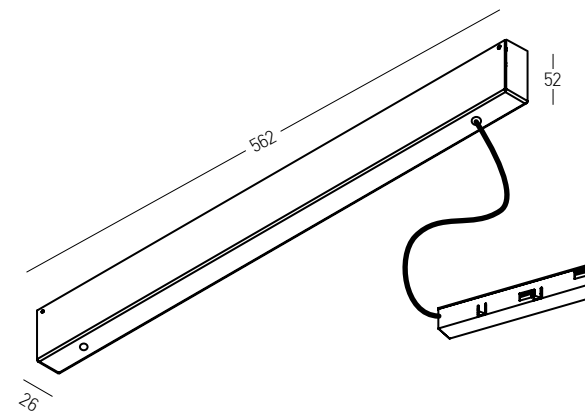

Pendant Base with Driver for Surface Magnetic Track
Power 100W
Input 220-240 , 50-60Hz
Output 48V
Special Feature 200cm Cable Available - 48V Feeder
Color Sandy Black
Guarantee 5Years
ON-OFF / Code 20314-B
DALI KIT / Code 20316-B
PUSH BUTTON KIT / Code 20318-B
BLUETOOTH KIT / Code 20320-B