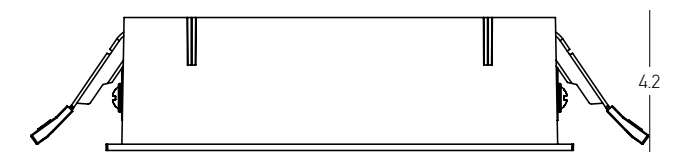

Power 12W
Input 15V / 700mA
Color Temperature 3000K
Lumen 800Lm
Cri 90
Dimensions L: 14.7cm W: 4.5cm H: 4.2cm
Cutting Hole L: 14.2cm W: 3.7cm
Beam Angle 36°
Material Aluminium
Depth Required JTL : 5cm
Suggested On-Off Driver KEDH012 for 1 Fixture (pass from the hole)
Suggested DALI Driver 4052899548190 for 1 Fixture (pass from the hole)
Color Sandy White / **Code S191**
Color Sandy Black / **Code S192**