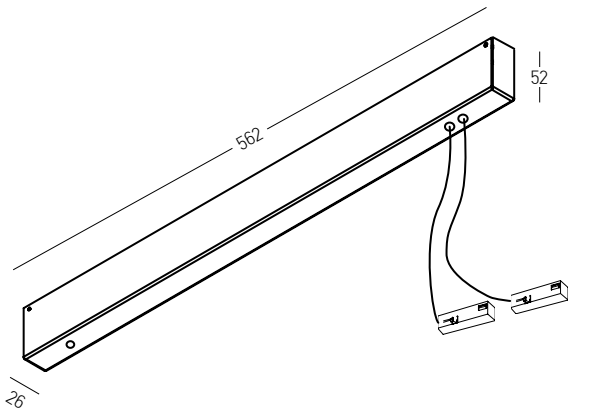

Ceiling Driver Box for Pendant Curved Tracks - Circles

Pendant Base with Driver for Surface Magnetic Track
Power 100W
Input 220-240 , 50-60Hz
Output 48V
Special Feature 200cm Cable Available - 48V Feeder
Color Sandy Black
Guarantee 5Years
ON-OFF / Code 22284
BLUETOOTH KIT / Code 22282

Pendant Base with Driver for Surface Magnetic Track
Power 200W
Input 220-240 , 50-60Hz
Output 48V
Special Feature 200cm Cable Available - 48V Feeder
Color Sandy Black
Guarantee 5Years
ON-OFF / Code 22286
BLUETOOTH KIT / Code 22280

Pendant Base with Driver for Surface Magnetic Track
Power 100W
Input 220-240 , 50-60Hz
Output 48V
Special Feature 200cm Cable Available - 48V Feeder
Color Sandy Black
Guarantee 5Years
DALI KIT / Code 22285
PUSH BUTTON KIT / Code 22281

Pendant Base with Driver for Surface Magnetic Track
Power 200W
Input 220-240 , 50-60Hz
Output 48V
Special Feature 200cm Cable Available - 48V Feeder
Color Sandy Black
Guarantee 5Years
DALI KIT / Code 22287
PUSH BUTTON KIT / Code 22279