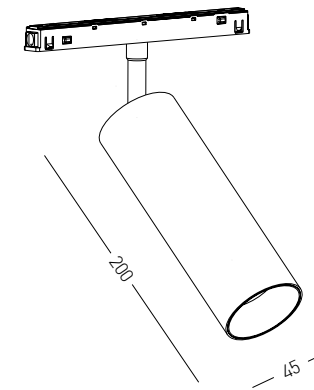

Power 15W
Input 48V
Color Temperature 3000K
Lumen 1225Lm
Cri 80
Dimensions Ø: 45mm H: 200mm
Beam Angle 24°
DALI Dimmable ☉
Material Aluminium
Color Sandy Black / **Code 2095-D**

CREE

Power 15W
Input 48V
Color Temperature 3000K
Lumen 1225Lm
Cri 80
Dimensions Ø: 45mm H: 200mm
Beam Angle 24°
Non Dimmable ☒
Material Aluminium
Color Sandy Black / **Code 2095**

CREE