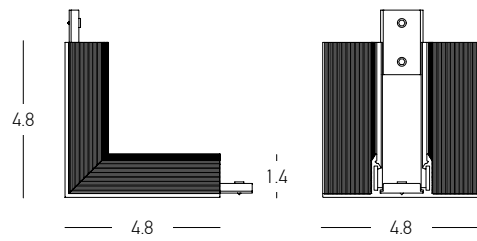

CORNER 90° (23130)
Horizontal Plane