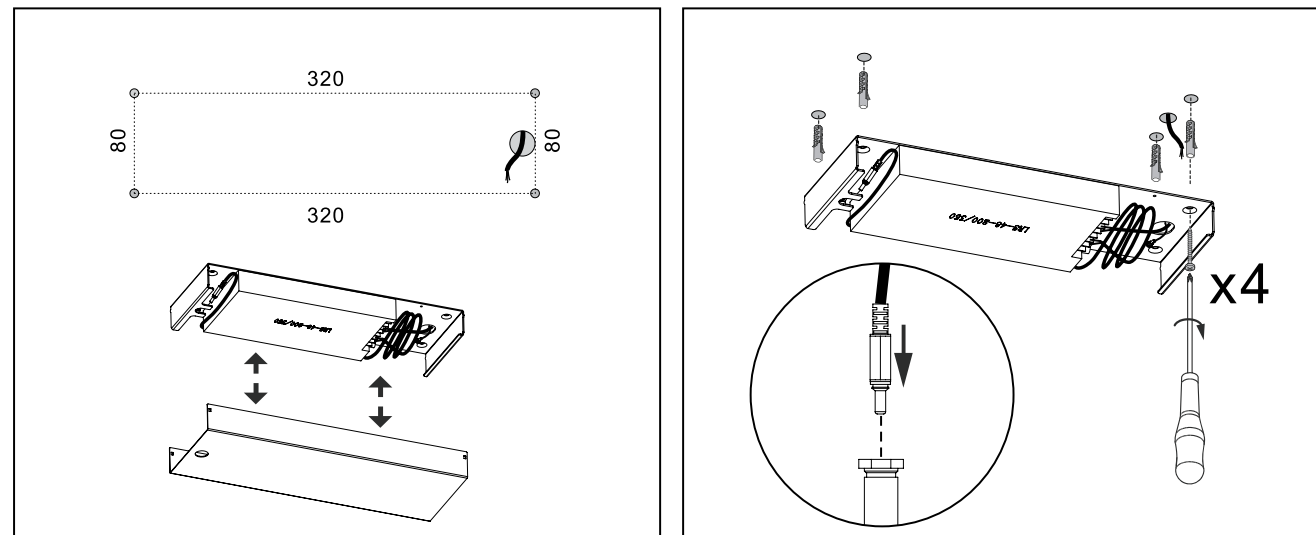

Installation Guide (On/Off Application)

Power Supply 48V On/Off

Power 200W
Input 220-240V
Output 48V
Dimensions L: 355mm W: 124mm H: 39.5mm
Material Metal
Special Feature Driver On the Box
Color Black Matt / **Code 23154**