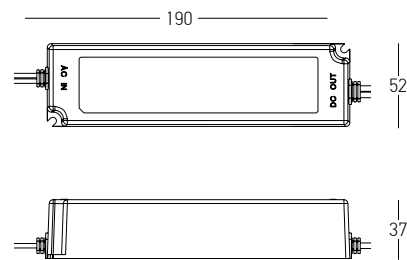

Remote Driver 60W
48V
5Years Guarantee
ON-OFF / Code 20295
DALI KIT / Code 20322
PUSH BUTTON KIT / Code 20300
BLUETOOTH KIT / Code 20303