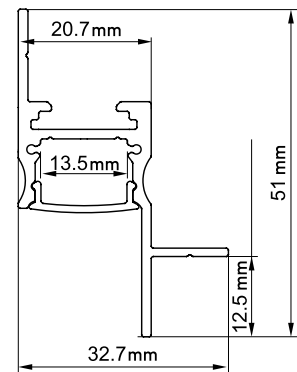

Profile Set	
20327	2m Aluminium Profile + 4m Opal PC Cover + 2pcs End Caps
20327-W	2m Aluminium Profile White + 4m Opal PC Cover + 2pcs End Caps