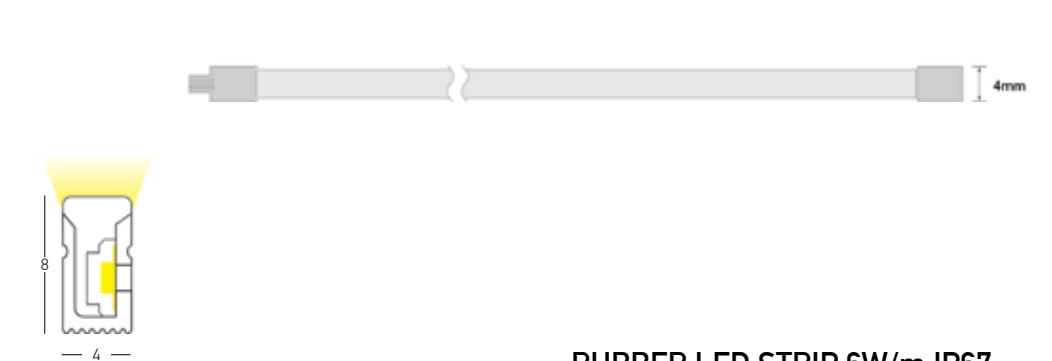

-RUBBER LED STRIP 6W/m IP67

Code	IP	Kelvin	CRI	Watt	Lm/m
LS08	67	2700	95	6W/m	240
LS09	67	3000	95	6W/m	256
LS16	67	4000	95	6W/m	240

Lumen Efficiency 42Lm/W
SDCM 3
Ra 95
LEDs/m 480
Voltage DC24V
Unit Cut 25mm
Life Span 20000H
Waterproof Rate IP67
Special Feature UV resistant
Chemical resistant