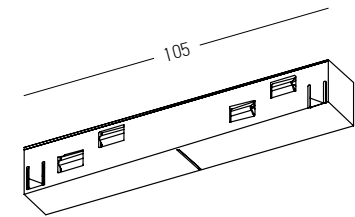

CREE ⇨

Accessories for All Tracks

Feeder for 48V Magnetic Tracks  
Code 2096 / Color Black

Feeder for 48V Magnetic Tracks  
200cm Cable Available  
Code 2096-2M / Color Black

Inner Connector for 48V Magnetic Tracks  
Code 20103 / Color Black