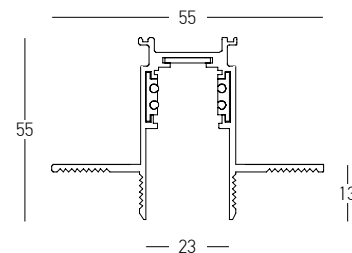

TRIMLESS Curved Track

Dimensions   Ø: 600mm
L: 628mm
Material   Aluminium
Color   Sandy Black
Code   22091