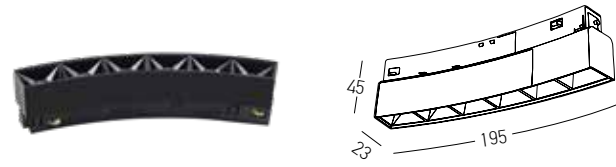

**TRIMLESS Curved Track**

Dimensions    Ø: 600mm  
 L: 628mm  
 Material        Aluminium  
 Color            Sandy Black  
 Code            22091

\*Dimensions Indicated In Millimeters

Lights for **D: 900mm** Curved Tracks - Circle