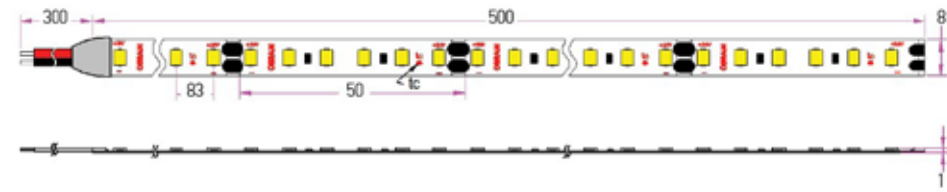

2m Profile + Opal PC Cover, Aluminium

End Caps

Metal Clips

45° Base for 20325

| Profile Set      |   |
|------------------|---|
| <b>20325</b>     | 2m Aluminium Profile + 2m Opal PC Cover |
| <b>20325-E</b>   | 2pcs End Caps + 2pcs Metal Clips        |
| <b>20325-45B</b> | 1pc 45° Base for 20325                  |