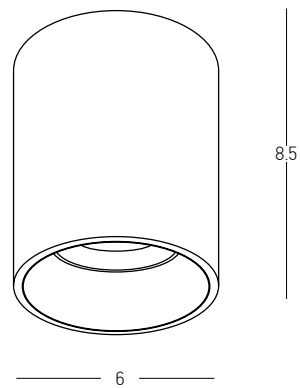

Bulb 1x GU10
Power 40W MAX
Input 220-240V, 50/60Hz
Dimensions Ø: 6cm H: 8.5cm
Material Aluminium
Special Feature GU10 Lampholder Included
Color Sandy White / **Code S153**
Color Sandy Black / **Code S154**
Color Brushed Gold - Black Ring / **Code S155**

Brushed Gold Ring for S153, S154, S155
Material Aluminium
Code RFL G 154