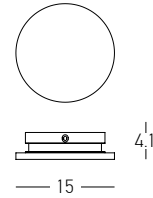

Power 7.5W
Input 220-240V , 50/60Hz
Color Temperature 3000K
Lumen 375Lm
Cri 80
Dimensions Ø: 15cm L: 4.1cm
Material Gypsum
Color Pure White / **Code 20271**