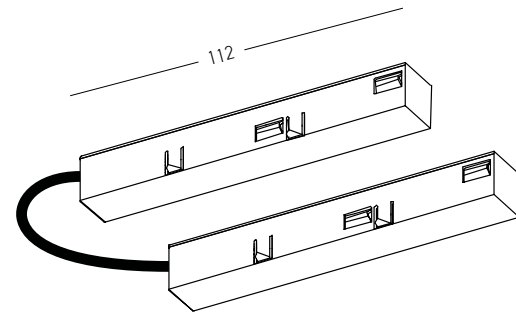

CREE ⇨

Accessories for All Tracks

Feeder for 48V Magnetic Tracks  
Code 2096 / Color Black

Feeder for 48V Magnetic Tracks  
200cm Cable Available  
Code 2096-2M / Color Black

Inner Connector for 48V Magnetic Tracks  
Code 20103 / Color Black