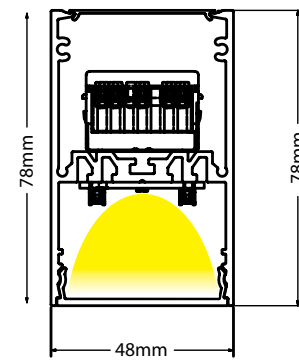

Ceiling Your Code : **51**

Length	Driver	Kelvin	Set	Body Color

Select technical features to configure your code.

Length*	Driver	Kelvin	Set	Body Color
058 = 58cm	O = ON-OFF	3 = 3000K	E = HE	W = SANDY WHITE
086 = 86cm	D = DALI	4 = 4000K	O = HO	B = SANDY BLACK
114 = 114cm				G = SANDY GREY
142 = 142cm				
170 = 170cm				
198 = 198cm				
226 = 226cm				
254 = 254cm				
282 = 282cm				
310 = 310cm				
338 = 338cm				

*Make your choices from the above dimensions only. Is not an open edit length profile.