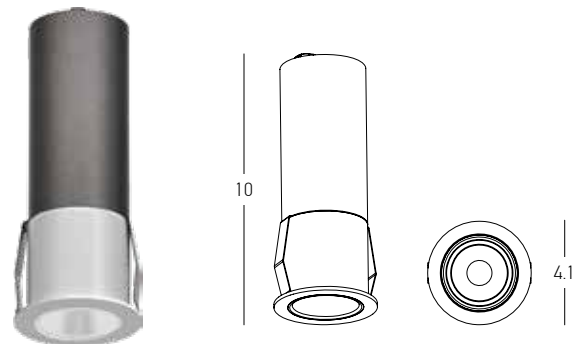

Power 7.5W
Input 36V / 180mA
Color Temperature 2700K | 3000K
Lumen 466-517Lm
Cri 90
Dimensions Ø: 4.1cm H: 10cm
Beam Angle 38°
Cutting Hole Ø: 3.6cm
Depth Required ∟∟ : 10.5cm
Material Aluminium
Suggested On-Off Driver D-OT FIT8 for 1 Fixture (pass from the hole)
Suggested DALI Driver 4062172151252 for 1 Fixture (remote application)
Color 3000K White Matt / **Code S183**
Color 2700K White Matt / **Code S184**