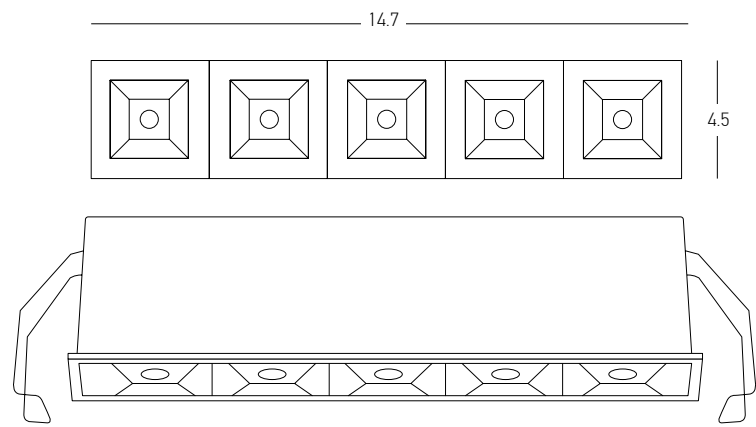

Power 11W
Input 220-240V, 50/60Hz
Color Temperature 3000K
Lumen 770Lm
Cri 90
Dimensions L: 14.7cm W: 4.5cm H: 5cm
Cutting Hole 13.5 x 3.5cm
Beam Angle 30°
Non Dimmable ☒
Material Aluminium
Depth Required JT: 5.5cm
Driver Included (600mA)
Color Sandy White - Black / **Code S086**