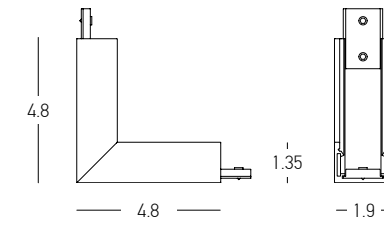

Trimless Slim Magnetic Track : 1m/2m/3m

Track Code	Size	Color	Corner Code	Plane	Color
23121	1m	Sandy Black	23133	Vertical	Sandy Black
23122	2m	Sandy Black	23130	Horizontal	Sandy Black
23123	3m	Sandy Black			

Notice : For Vertical corner required also to order 23128 and for Horizontal corner required also to order 23129

Accessories for Trimless Slim Magnetic Track

Surface Slim Magnetic Track : 1m/2m/3m

Track Code	Size	Color	Corner Code	Plane	Color
23118	1m	Sandy Black	23132	Vertical	Sandy Black
23119	2m	Sandy Black	23131	Horizontal	Sandy Black
23120	3m	Sandy Black			

Notice : For Vertical corner required also to order 23128 and for Horizontal corner required also to order 23129

Accessories for Surface Slim Magnetic Track