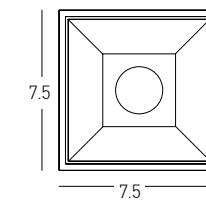

Power 10W
Input 220-240V, 50/60Hz
Color Temperature 3000K
Lumen 733Lm
Cri 80
Dimensions L: 7.5cm W: 7.5cm H: 9.5cm
Beam Angle 32°
Non Dimmable ☒
Material Aluminium - Glass
Special Feature Included LED Driver
Color White - Black Reflector / **Code S068**
Black - Black Reflector / **Code S069**