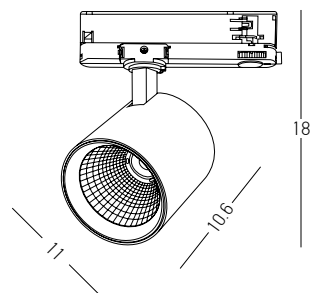

Power 42W
Input 220-240V, 50/60Hz
Color Temperature 3000K | 4000K
Lumen 4130Lm
Cri 90
Dimensions Ø: 11cm H: 10.6cm
Beam Angle 36°
Material Aluminium
Special Feature 3 Phase Track Light
Color 3000K Sandy White / **Code S202**
Color 4000K Sandy White / **Code S201**
Color 4000K Sandy Black / **Code S203**

Lens for 42W Spots

Dimensions Ø: 11cm
Beam Angle 24°
Code LNS202