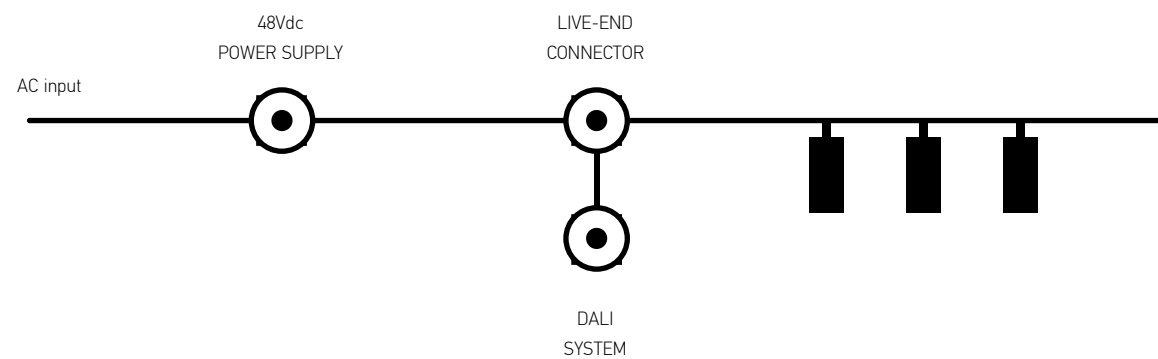

CASAMBI READY wireless control for DALI luminaires

The Zambelis 48V tracks are compatible with CASAMBI control system, which permits bidirectional communication between control device and luminaires, making it possible for the user to create scenes, regulate the system from smart devices, etc.

With the CASAMBI control system and its Control wireless variants, the user has total control over the installation, with all the features available in low voltage alternatives. The 48V system does not mean relinquishing the leading edge in control for architectural lighting.

Power by :
CASAMBI
Available App on :