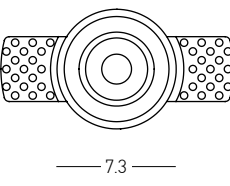

Bulb 1x GU10 LED
Power 10W MAX
Input 220-240V, 50/60Hz
Dimensions Ø: 7.3cm H: 5.2cm
Cutting Hole Ø: 7.4cm
Material Aluminium - Plastic
Depth Required ITL : 10.5cm
Special Feature GU10 Lampholder Not Included
Suggested Lamp COIN 50 (page 278) **OSRAM**
Color Sandy White - Black Chrome / **Code S128**