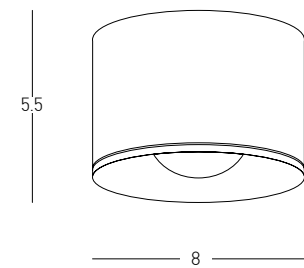

Power 12W
Input 220-240V, 50/60Hz
Color Temperature 3000K
Lumen 561Lm
Cri 80
IP 54
Dimensions Ø: 8cm H: 5.5cm
Beam Angle 120°
Material Aluminium
Color Sandy Black / **Code S131**
Sandy White / **Code S132**