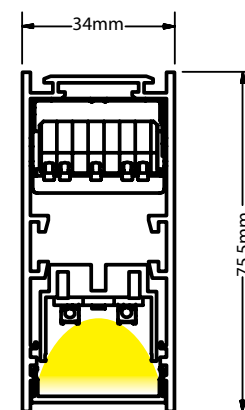

48mm LED profile luminaire, made of an extruded aluminium, power-coated with fine sandy finish. Designed for ceiling/pendant/trim-less/recessed, providing direct light emission through a diffuser made either of satined polycarbonate for an almost homogeneous emission of light. Luminaire equipped with the latest generation of well known LED boards with small color tolerance.

34mm LED profile luminaire, made of an extruded aluminium, power-coated with fine sandy finish. Designed for ceiling/pendant/trim-less/recessed mounting, providing direct light emission through PMMA diffuser. Luminaire equipped with the latest generation of well known LED boards with small color tolerance.

In the following Electrical Table, you may find Watt and Lumen Output,

High Efficiency (HE) 200Lm/W - 3357Lm/m, High Output (HO) 188Lm/W - 5640Lm/m accordingly to the length of our LED profile

Set HO		Lumen		Set HE		Lumen	
Length (cm)	Watt	3000K	4000K	Length (cm)	Watt	3000K	4000K
58	18	2565	2700	58	10	1577	1660
86	27	3848	4050	86	15	2366	2490
114	36	5130	5400	114	20	3154	3320
142	45	6413	6750	142	25	3943	4150
170	54	7695	8100	170	30	4731	4980
198	63	8978	9450	198	35	5520	5810
226	72	10260	10800	226	40	6308	6640
254	81	11543	12150	254	45	7097	7470
282	90	12825	13500	282	50	7885	8300
310	99	14108	14850	310	55	8674	9130
338	108	15390	16200	338	60	9462	9960

CUSTOM MADE PRODUCTS...