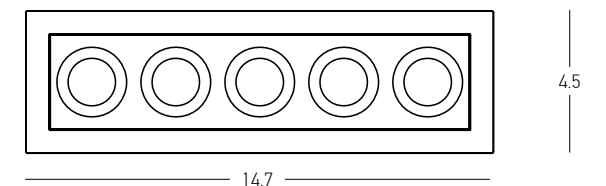

Power 12W
Input 15V / 700mA
Color Temperature 3000K
Lumen 800Lm
Cri 90
Dimensions L: 14.7cm W: 4.5cm H: 4.2cm
Cutting Hole L: 14.2cm W: 3.7cm
Beam Angle 36°
Material Aluminium
Depth Required JTL : 5cm
Suggested On-Off Driver KEDH012 for 1 Fixture (pass from the hole)
Suggested DALI Driver 4052899548190 for 1 Fixture (pass from the hole)
Color Sandy White / **Code S191**
Color Sandy Black / **Code S192**