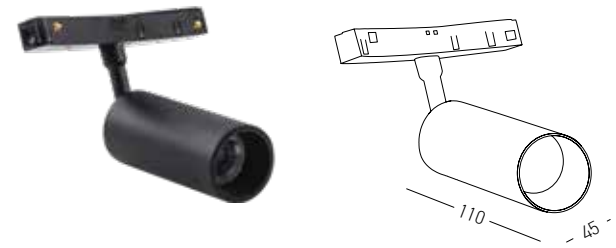

Power 8W
Input 48V
Color Temperature 3000K
Lumen 780Lm
Cri 80
Dimensions Curved: 900mm Ø: 45mm L: 110mm
Beam Angle 36°
DALI Dimmable ☐
Material Aluminium - Acrylic
Color Sandy Black / **Code 22101**