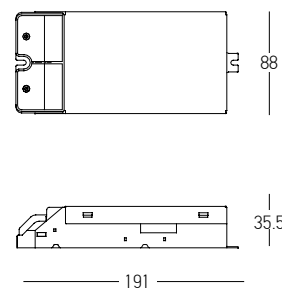

Remote Driver 150W
48V
5Years Guarantee
ON-OFF / Code 20297
DALI KIT / Code 20299
PUSH BUTTON KIT / Code 20302
BLUETOOTH KIT / Code 20305