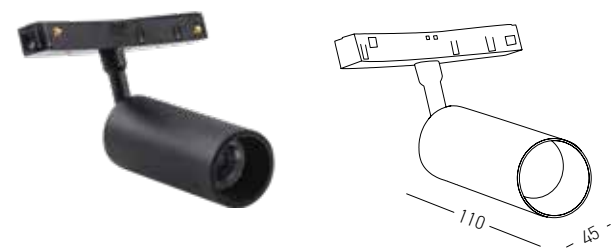

Power 8W
Input 48V
Color Temperature 3000K
Lumen 780Lm
Cri 80
Dimensions Curved: 900mm L: 195mm W: 23mm H: 45mm
Beam Angle 36°
DALI Dimmable ☐
Material Aluminium - Acrylic
Color Sandy Black / **Code 22099**