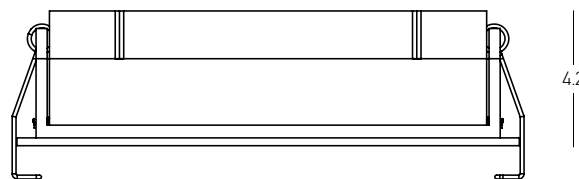

ARCHITECTURAL LIGHTING | DOWNLIGHT RECESSED & TRIMLESS LED SPOTS

Power 12W
Input 15V / 700mA
Color Temperature 3000K
Lumen 800Lm
Cri 90
Dimensions L: 15.8cm W: 5cm H: 4.2cm
Cutting Hole L: 15cm W: 4.5cm
Beam Angle 36°
Material Aluminium
Depth Required JTL : 5cm
Suggested On-Off Driver KEDH012 for 1 Fixture (pass from the hole)
Suggested DALI Driver 4052899548190 for 1 Fixture (pass from the hole)
Special Feature Adjustable
Color Sandy White / **Code S195**
Color Sandy Black / **Code S196**

CODE	mA	Watt	V
KEDH012	700	12	9-18

OSRAM

CODE	mA	Watt	V
4052899548190	150-1050	15	7.5-54