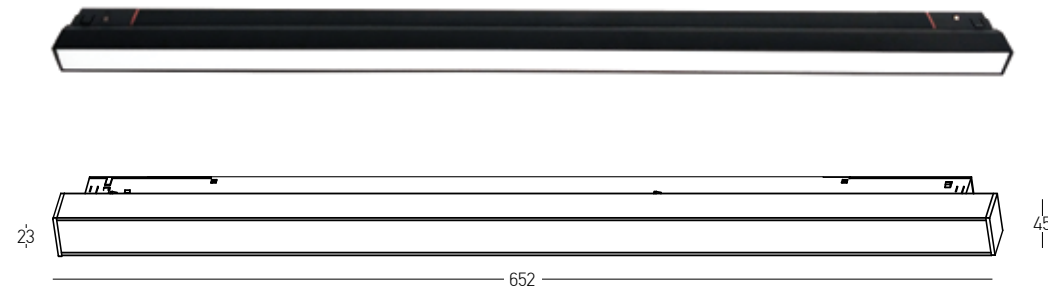

Power 12W
Input 48V
Color Temperature 3000K
Lumen 779Lm
Cri 80
Dimensions L: 328mm W: 23mm H: 45mm
Beam Angle 120°
DALI Dimmable ☐
Material Aluminium - PC Diffuser
Color Sandy Black / **Code 2087**

OSRAM

Power 12W
Input 48V
Color Temperature 3000K
Lumen 779Lm
Cri 80
Dimensions L: 328mm W: 23mm H: 45mm
Beam Angle 120°
Non Dimmable ☒
Material Aluminium - PC Diffuser
Color Sandy Black / **Code 2086**

OSRAM

Power 20W
Input 48V
Color Temperature 2700K | 3000K | 4000K
Lumen 1655Lm | 1669Lm | 1897Lm
Cri 80
Dimensions L: 652mm W: 23mm H: 45mm
Beam Angle 120°
DALI Dimmable ☐
Material Aluminium - PC Diffuser
Color 3000K Sandy Black / **Code 2089**
Color 4000K Sandy Black / **Code 2089-4B**
Color 2700K Sandy Black / **Code 2089-27B**

OSRAM

Power 20W
Input 48V
Color Temperature 3000K
Lumen 1669Lm
Cri 80
Dimensions L: 652mm W: 23mm H: 45mm
Beam Angle 120°
Non Dimmable ☒
Material Aluminium - PC Diffuser
Color Sandy Black / **Code 2088**

OSRAM