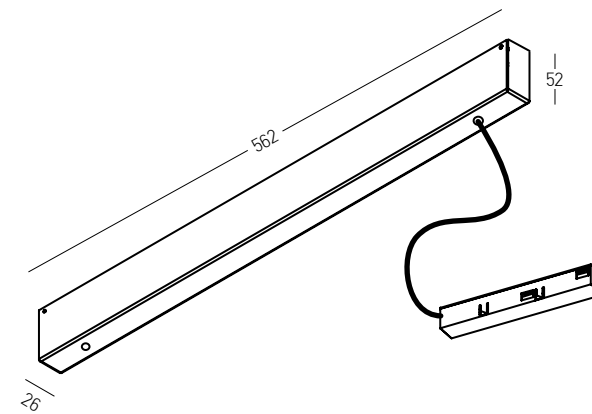

Driver Box for Pendant Application

Pendant Base with Driver for Surface Magnetic Track

Power 100W
Input 220-240 , 50-60Hz
Output 48V
Special Feature 200cm Cable Available - 48V Feeder
Color Sandy Black
Guarantee 5Years

ON-OFF / Code **20314-B**
DALI KIT / Code **20316-B**
PUSH BUTTON KIT / Code **20318-B**
BLUETOOTH KIT / Code **20320-B**

Pendant Base with Driver for Surface Magnetic Track

Power 200W
Input 220-240 , 50-60Hz
Output 48V
Special Feature 200cm Cable Available - 48V Feeder
Color Sandy Black
Guarantee 5Years

ON-OFF / Code **20315-B**
DALI KIT / Code **20317-B**
PUSH BUTTON KIT / Code **20319-B**
BLUETOOTH KIT / Code **20321-B**

Pendant Base with Driver for Surface Magnetic Track

Power 100W
Input 220-240 , 50-60Hz
Output 48V
Special Feature 200cm Cable Available - 48V Feeder
Color Sandy White
Guarantee 5Years

ON-OFF / Code **20314-W**
DALI KIT / Code **20316-W**
PUSH BUTTON KIT / Code **20318-W**
BLUETOOTH KIT / Code **20320-W**

Pendant Base with Driver for Surface Magnetic Track

Power 200W
Input 220-240 , 50-60Hz
Output 48V
Special Feature 200cm Cable Available - 48V Feeder
Color Sandy White
Guarantee 5Years

ON-OFF / Code **20315-W**
DALI KIT / Code **20317-W**
PUSH BUTTON KIT / Code **20319-W**
BLUETOOTH KIT / Code **20321-W**