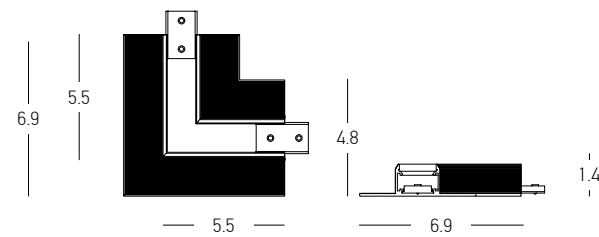

Track Code	Size	Color	Corner Code	Plane	Color
23121	1m	Sandy Black	23133	Vertical	Sandy Black
23122	2m	Sandy Black	23130	Horizontal	Sandy Black
23123	3m	Sandy Black			

Notice : For Vertical corner required also to order 23128 and for Horizontal corner required also to order 23129

Accessories for Trimless Slim Magnetic Track