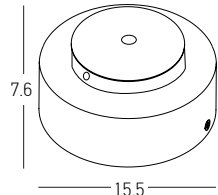

Ceiling / Wall Base for 24V Light System

Power 150W
Input 220-240V, 50/60Hz
Output 24V
Dimensions Ø: 15.5cm H: 7.6cm
Non Dimmable ☒
Material Aluminium
Driver Included
Special Feature Plug & Play With Jack System
Color Sandy Black / **Code 20140**