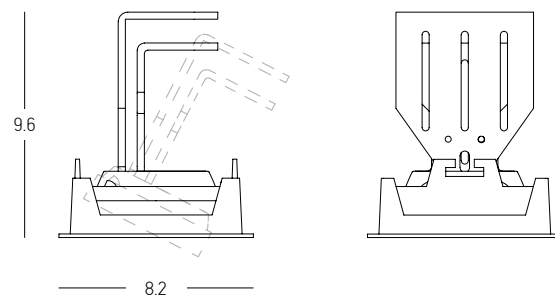

Power 9W
Input 220-240V, 50/60Hz
Color Temperature 3000K
Lumen 645Lm
Cri 90
Dimensions L: 8.2cm W: 8.2cm H: 9.6cm
Beam Angle 36°
Cutting Hole L: 7.5cm W: 7.5cm
Material Aluminium
Special Feature Adjustable
Included LED Driver
Color Sandy Black / **Code S146**

Power 9W
Input 220-240V, 50/60Hz
Color Temperature 2700K
Lumen 596Lm
Cri 90
Dimensions L: 8.2cm W: 8.2cm H: 9.6cm
Beam Angle 36°
Cutting Hole L: 7.5cm W: 7.5cm
Material Aluminium
Special Feature Adjustable
Included LED Driver
Color Sandy Black / **Code S145**

Power 2x 9W
Input 220-240V, 50/60Hz
Color Temperature 3000K
Lumen 1620Lm
Cri 80
Dimensions Ø: 14cm H: 11.3cm
Beam Angle 18°
Cutting Hole Ø: 12.8cm
Material Aluminium
Special Feature Movable
Included LED Driver
Color Sandy Black / **Code 1926**
Color Sandy White / **Code 1927**

Power 9W
Input 220-240V, 50/60Hz
Color Temperature 3000K
Lumen 645Lm
Cri 90
Dimensions Ø: 8.2cm H: 9.6cm
Beam Angle 36°
Cutting Hole Ø: 7.5cm
Material Aluminium
Special Feature Adjustable
Included LED Driver
Color Sandy White / **Code S144**

Power 1x 7W COB LED
Input 20V / 350mA
Color Temperature 2700K
Lumen 630Lm
Cri 80
Dimensions Ø: 5cm H: 8.7cm
Cutting Hole Ø: 4.5cm
Beam Angle 24°
Material Aluminium
Suggested Driver LSCW350P for 1 Fixture
Color Sandy White / **Code 180013**

Power 1x 5W COB LED
Input 8.5V / 500mA
Color Temperature 3000K
Lumen 580Lm
Cri 80
Dimensions Ø: 3.5cm H: 6.1cm
Cutting Hole Ø: 3.5cm
Beam Angle 36°
Material Aluminium
Suggested Driver LSCW500P for 1 Fixture
Color Sandy White / **Code Z10103 BTR-W**

Power 1x 5W COB LED
Input 8.5V / 500mA
Color Temperature 3000K
Lumen 580Lm
Cri 80
Dimensions Ø: 3.5cm H: 6.1cm
Cutting Hole Ø: 3.5cm
Beam Angle 36°
Material Aluminium
Suggested Driver LSCW500P for 1 Fixture
Color Sandy White - Black / **Code Z10103 BTR-B**