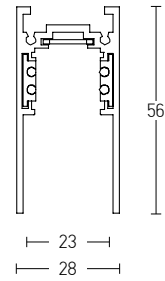

Suspension Kit (2pcs) / Adjustable Wire 2m  
Material Metal  
Code 22121

Curved Mechanic Connector  
Material Metal  
Color Black / Code 22097-C

48V CIRCLES - CURVED MAGNETIC SYSTEM | p.092-105

**SURFACE | PENDANT** Track : 1m / 2m / 3m