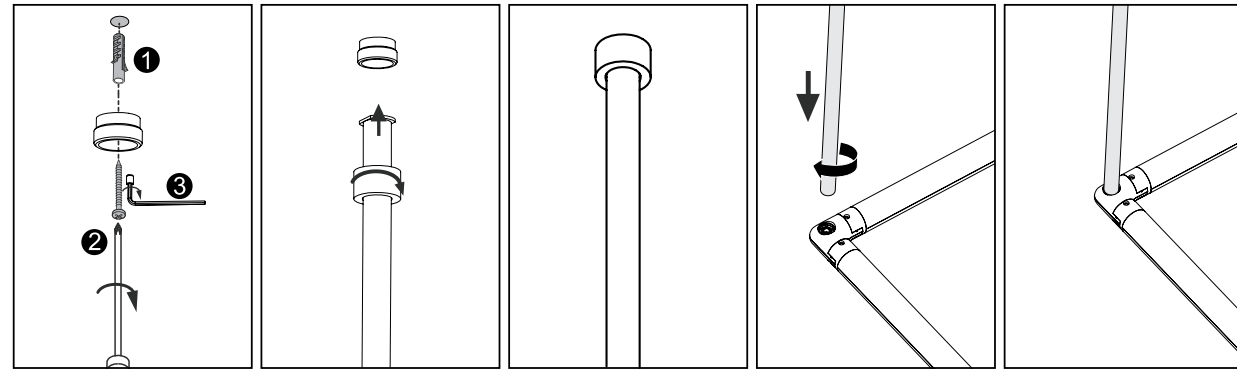

WARNING

Each group of circuits should not exceed 200W.
Circuit grouping, need to block the circuit.