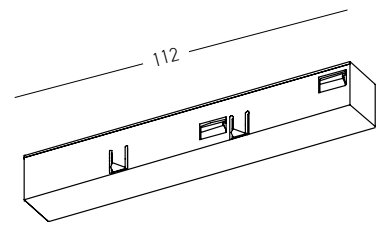

Accessories for All Tracks

Feeder for 48V Magnetic Tracks
Code 2096 / Color Black