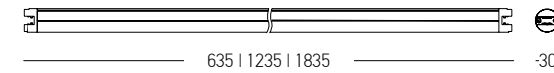

Track Code	Size
23295	635mm
23296	1235mm
23297	1835mm

Power 12W | 24W | 36W
Input 48V
Color Temperature 3000K
Lumen 966Lm | 1812Lm | 2708Lm
Cri 90
Dimensions Ø: 30mm L: 635mm | 1235mm | 1835mm
Beam Angle 115°
DALI Dimmable ☉
Material Aluminium - Acrylic
Color Black Matt