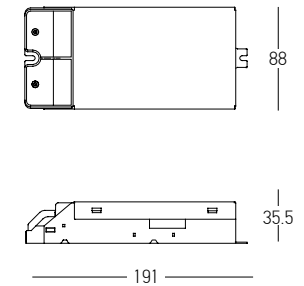

Remote Driver 150W
48V
5Years Guarantee
ON-OFF / **Code 20297**