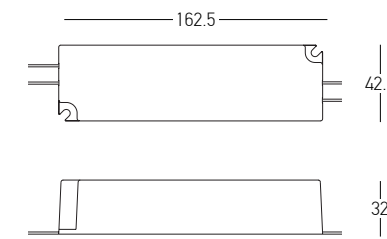

Drivers 48V for Slim - Round Tracks

Remote Driver 60W
48V
5Years Guarantee
ON-OFF / **Code 20295**