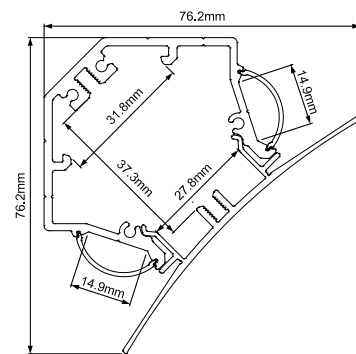

2m Profile for Heat Dissipation, Aluminium / Code 20202