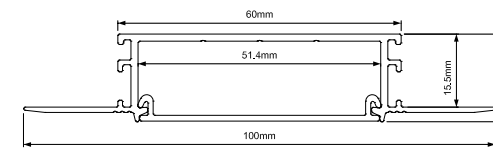

2m Profile for Heat Dissipation, Aluminium / Code 20202

2m Profile + Opal PC Cover, Aluminium

End Caps

90° Horizontal Connector

90° Vertical Connector

| Profile Set      |   |
|------------------|---|
| <b>20328</b>     | 2m Aluminium Profile + 2m Opal PC Cover + 2pcs End Caps |
| <b>20328-HC</b>  | 1pc Horizontal Connector                                |
| <b>20328-VC</b>  | 1pc Vertical Connector                                  |
| <b>20328-OP1</b> | 10m Opal PC Cover                                       |
| <b>20328-OP2</b> | 20m Opal PC Cover                                       |