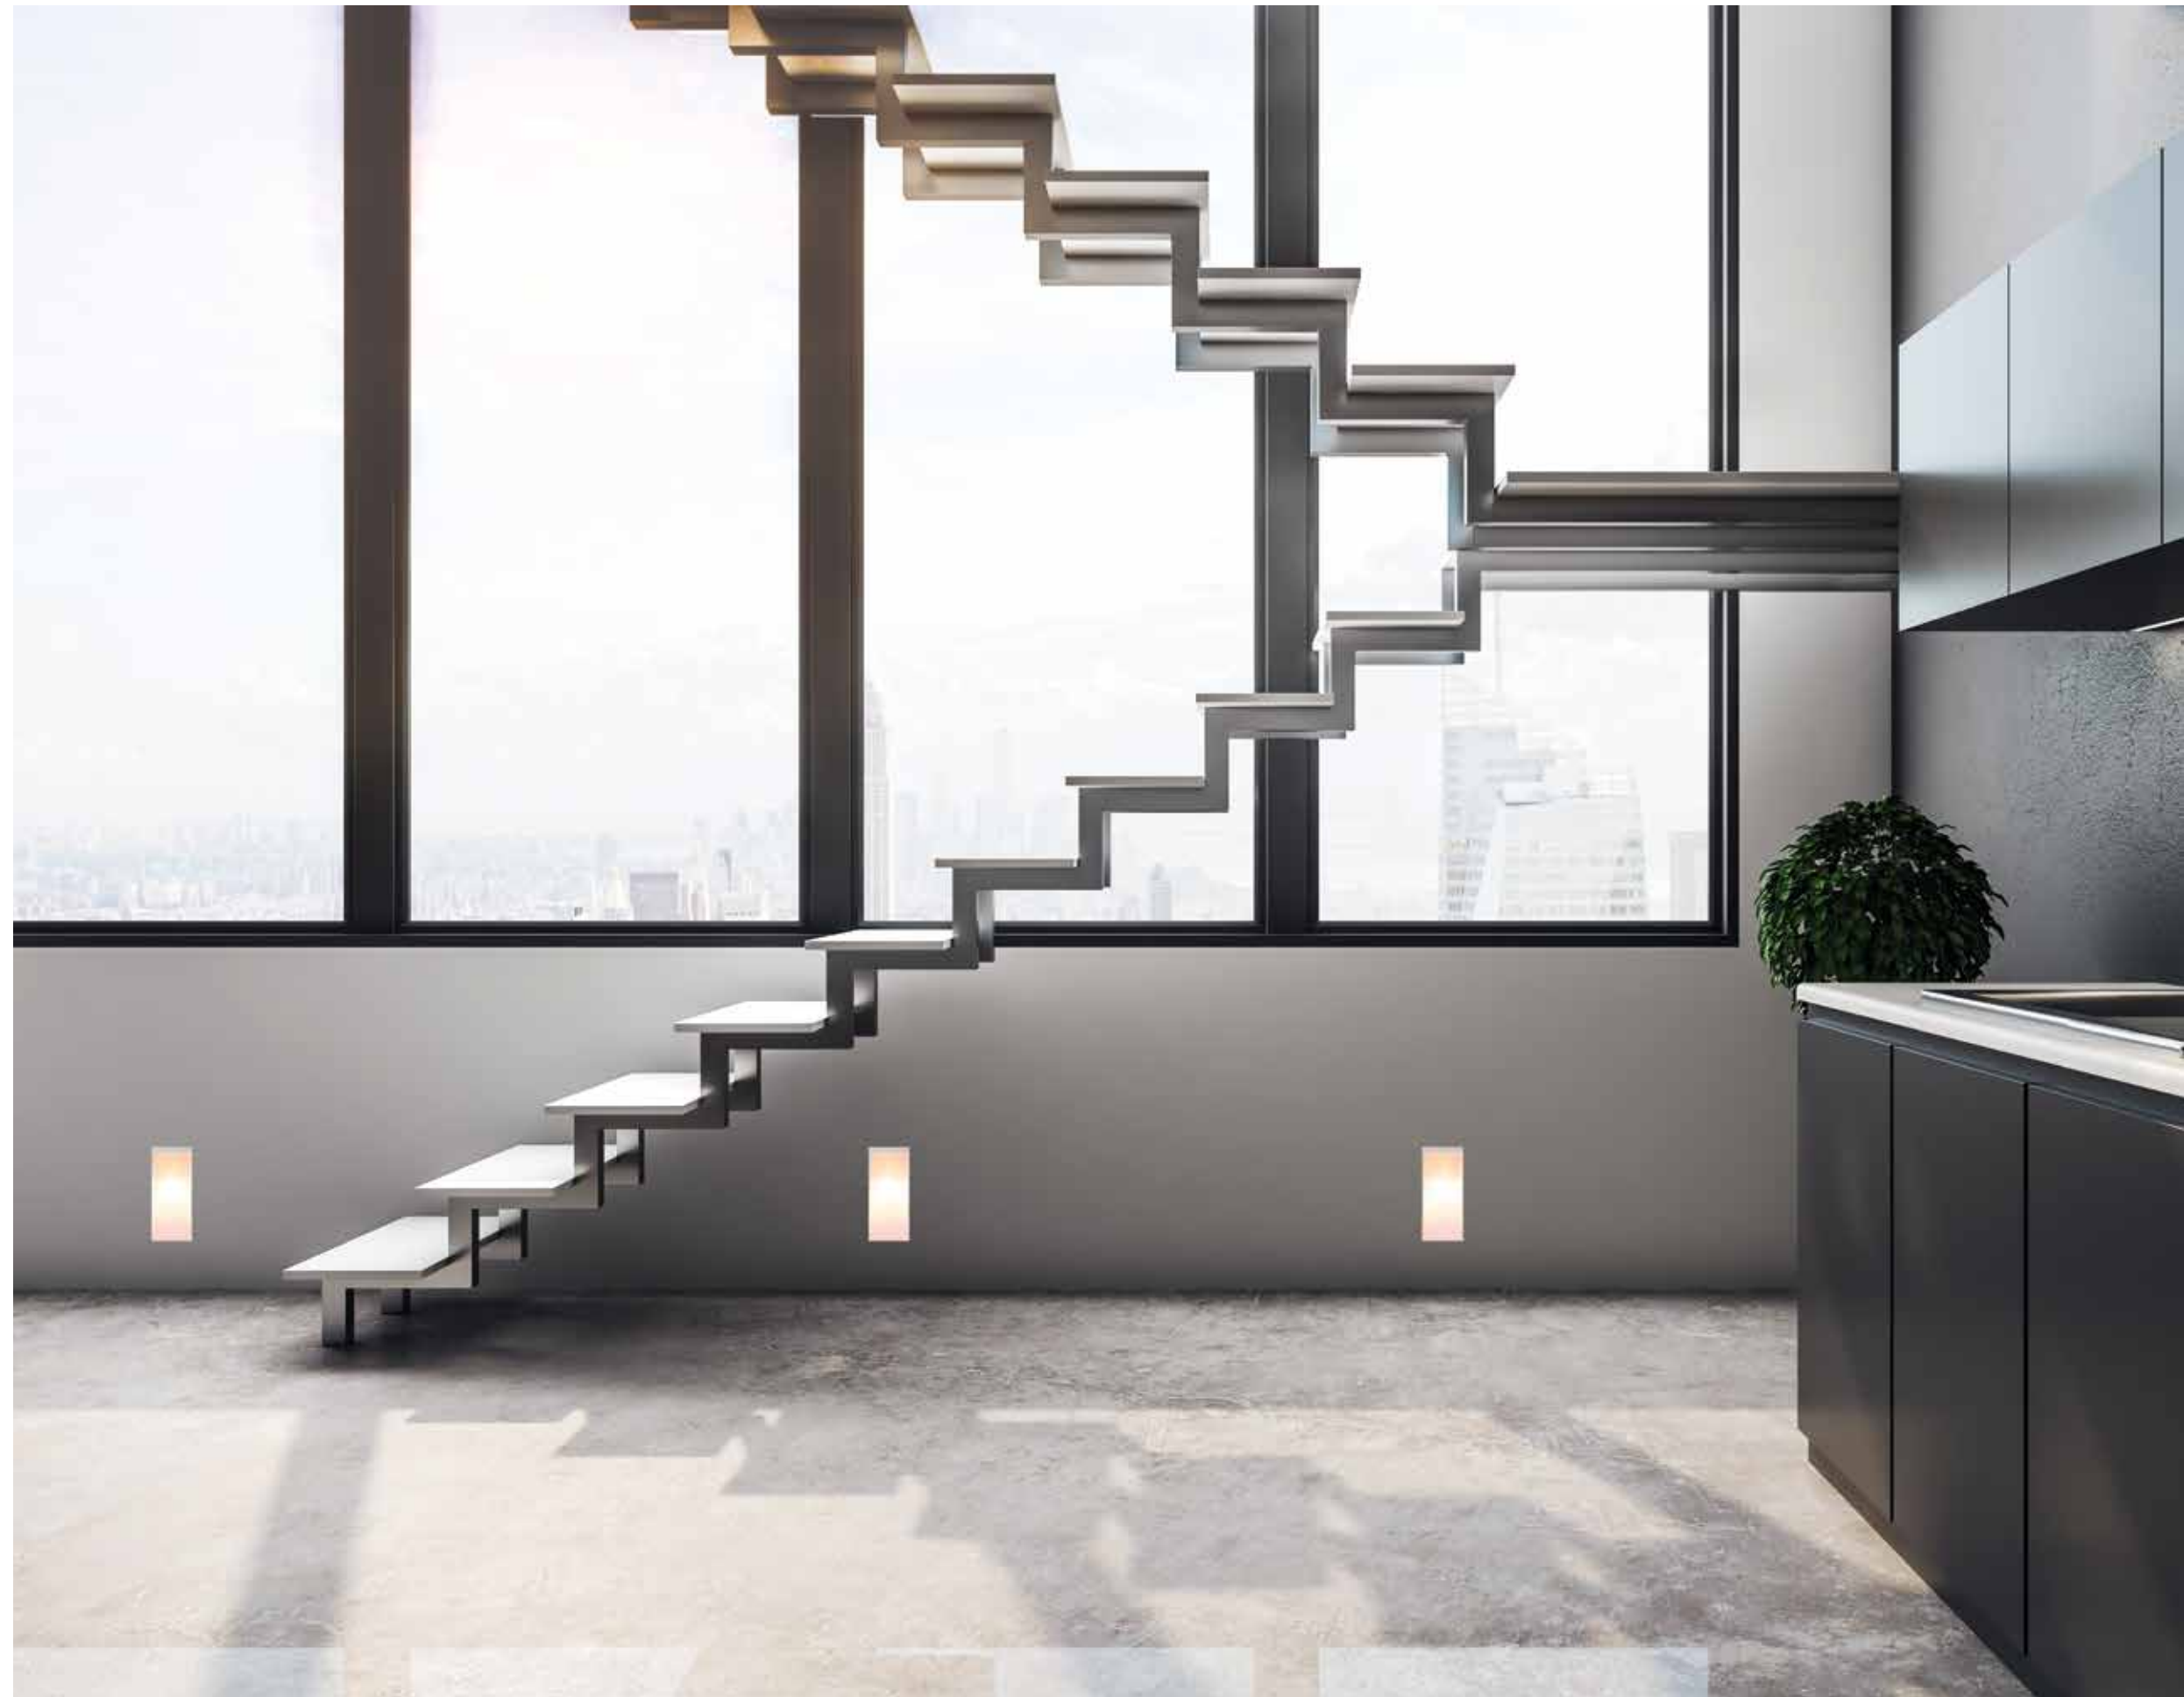

Bulb	1x GU10
Power	40W MAX
Input	220-240V, 50/60Hz
Dimensions	L: 7.2cm W: 6.7cm H: 16.2cm
Cutting Hole	W: 7cm H: 24.5cm
Material	Metal
Depth Required	7cm
Special Feature	GU10 Lampholder Included
Color	Sandy White / Code S147