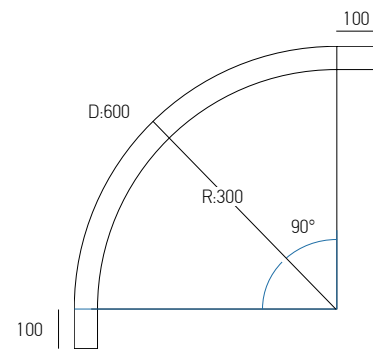

SURFACE | PENDANT Track : 1m / 2m / 3m

Track Code	Size	Color
22273B-1	1m	Sandy Black
22273B-2	2m	Sandy Black
22273B-3	3m	Sandy Black

SURFACE | PENDANT Curved Track

Dimensions   Ø: 900mm
L: 706mm
Material   Aluminium
Color   Sandy Black
Code 22277

SURFACE | PENDANT Curved Track

Dimensions   Ø: 600mm
L: 471mm
Material   Aluminium
Color   Sandy Black
Code 22275