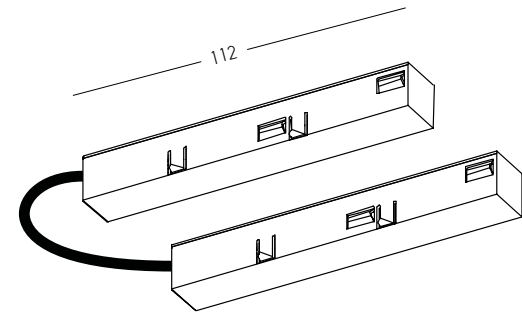

Flex Connector with Cable for 48V Magnetic Tracks
Code 20105 / Color Black
Code 20105-W / Color White