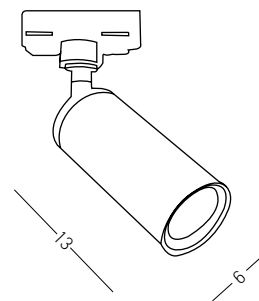

Bulb 1x GU10
Power 35W MAX
Dimensions Ø: 6cm H: 13cm
Material Aluminium
Special Feature 3 Phase Track Light
Color Black Matt / **Code S059**
Color White Matt / **Code S058**