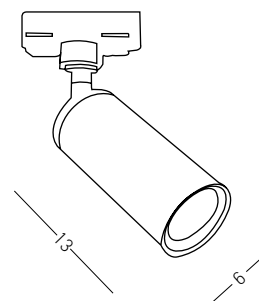

Bulb 1x GU10
Power 35W MAX
Dimensions Ø: 6cm H: 13cm
Material Aluminium
Special Feature 3 Phase Track Light
Color Black Matt / **Code S062**

Power 9W
Input 220-240V, 50/60Hz
Color Temperature 3000K
Lumen 1000Lm
Cri 90
Dimensions Ø: 6cm H: 13cm
Beam Angle 15° / 24° / 40°
Material Aluminium
Special Feature 3 Phase Track Light
Included LED Driver

Color Black Matt / **Code S062-15**
Color Black Matt / **Code S062-24**
Color Black Matt / **Code S062-40**

OSRAM