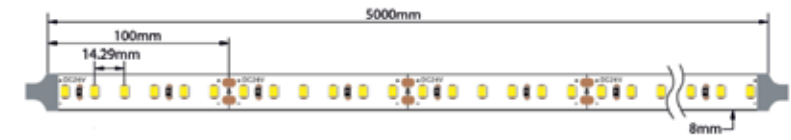

-LED STRIP 15.5W/m | 140 LEDs/m

NEW

Code	IP	Kelvin	CRI	Watt	Lm/m
LS31	20	3000	85	15.5W/m	2000
LS32	20	4000	85	15.5W/m	2060

Lumen Efficiency 129Lm/W
SDCM 3
Ra 85
LEDs/m 140
Voltage DC24V
Width 8mm
Unit Cut 100mm
Life Span 50000H
Waterproof Rate IP20

Dimming Options

1. DALI Dimming : Dali Driver 24V + Switch DALI MCU . Suitable with Drivers to Page : 275
2. BLUETOOTH Dimming : Element Driver 24V+OT BLE (CASAMBI App) . Suitable with Drivers to Page : 274 | 276
3. PHASECUT Dimming : Suitable with PhaseCut Drivers to Page : 276
4. 1-10 Dimming : 1-10 Driver 24V . Suitable with 1-10V Drivers to Page : 276
5. PUSH BUTTON Dimming : Dali Driver 24V to Page : 275