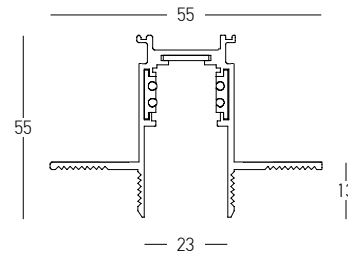

TRIMLESS Track : 1m/2m/3m

Track Code	Size	Color
22274B-1	1m	Sandy Black
22274B-2	2m	Sandy Black
22274B-3	3m	Sandy Black