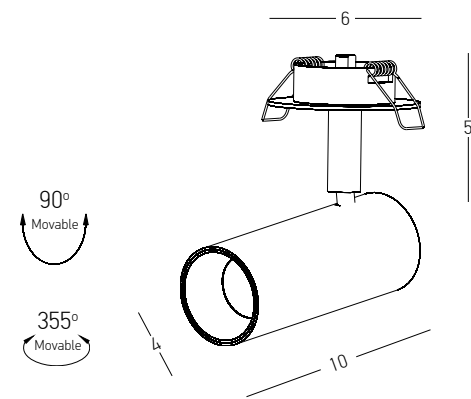

Power 1x 7W COB LED
Input 20V / 350mA
Color Temperature 3000K
Lumen 660Lm
Cri 90
Dimensions Ø: 4cm H: 10cm
Beam Angle 36°
Cutting Hole Ø: 4.5cm
Base Ø: 6cm
Material Aluminium
Suggested On-Off Driver LSCW350P for 1 Fixture
Suggested DALI Driver 4062172151252 for 1 Fixture
Special Feature Rotation and Tilt Up-Down
Color Sandy White / **Code 180015**
Sandy Black / **Code 180017**

Power 8W
Input 220-240V, 50/60Hz
Color Temperature 3000K
Lumen 700Lm
Cri 80
Dimensions Ø: 4.5cm H: 9.8cm
Beam Angle 15-30° Adjustable
Cutting Hole Ø: 5cm
Base Ø: 5.5cm
Material Aluminium
Suggested DALI Driver 4062172151252 for 1 Fixture
Special Feature Rotation and Tilt Up-Down
Recessed Zoomable Spot
Included LED Driver / 350mA
Color Sandy White - Black / **Code 1928**
Sandy Black / **Code 1928-B**