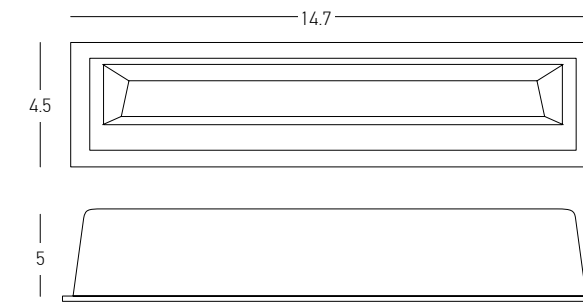

Wall Washer
Power 12W
Input 220-240V, 50/60Hz
Color Temperature 3000K
Lumen 388Lm
Cri 90
IP 54
Dimensions L: 14.7cm W: 4.5cm H: 5cm
Cutting Hole 14 x 3.5cm
Beam Angle 20°
Non Dimmable ☒
Material Aluminium
Depth Required JT: 5.5cm
Driver Included (600mA)
Color White Matt / **Code S087**