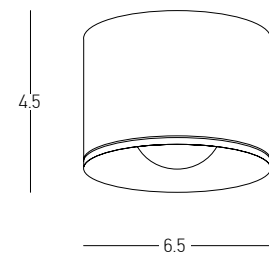

Power 8W
Input 220-240V, 50/60Hz
Color Temperature 3000K
Lumen 454Lm
Cri 80
IP 54
Dimensions Ø: 6.5cm H: 4.5cm
Beam Angle 120°
Material Aluminium
Color Sandy Black / **Code S133**
Sandy White / **Code S134**