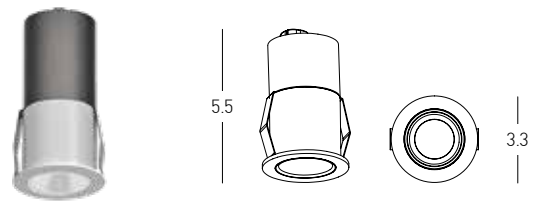

Power 3W
Input 3V / 700mA
Color Temperature 2700K | 3000K
Lumen 176-195Lm
Cri 90
Dimensions Ø: 3.3cm H: 5.5cm
Beam Angle 35°
Cutting Hole Ø: 3cm
Depth Required ∟∟ : 5.5cm
Material Aluminium
Suggested On-Off Driver LS-3-700 for 1 Fixture (pass from the hole)
Suggested DALI Driver 4062172151252 for 1 Fixture (remote application)
Color 3000K White Matt / **Code S181**
Color 2700K White Matt / **Code S182**