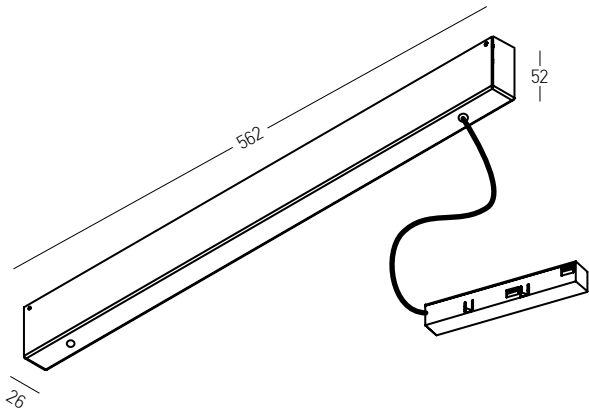

Ceiling Driver Box for Pendant Curved Tracks - Circles

Pendant Base with Driver for Surface Magnetic Track
Power 100W
Input 220-240 , 50-60Hz
Output 48V
Special Feature 200cm Cable Available - 48V Feeder
Color Sandy Black
Guarantee 5Years
ON-OFF / Code 22284
BLUETOOTH KIT / Code 22282

Pendant Base with Driver for Surface Magnetic Track
Power 200W
Input 220-240 , 50-60Hz
Output 48V
Special Feature 200cm Cable Available - 48V Feeder
Color Sandy Black
Guarantee 5Years
ON-OFF / Code 22286
BLUETOOTH KIT / Code 22280