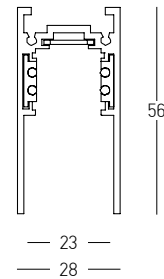

SURFACE | PENDANT Curved Track

Dimensions   Ø: 600mm
L: 471mm
Material   Aluminium
Color   Sandy Black
Code 22275