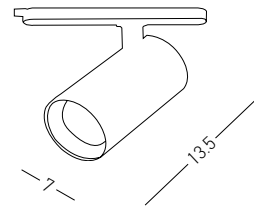

Power 20W
Input 220-240V, 50/60Hz
Color Temperature 3000K | 4000K
Lumen 2115Lm
Cri 80
Dimensions Ø: 7cm H: 13.5cm
Material Aluminium
Special Feature 3 Phase Track Light Driver on Track

Code S065-