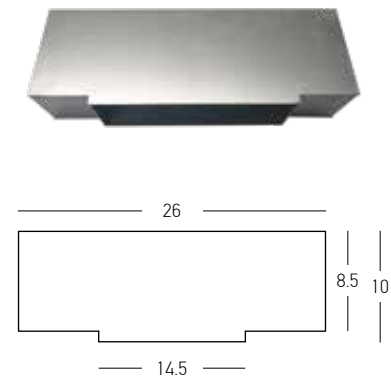

Recessed Box for Concrete Application (for E332-E333)

Dimensions L: 26cm W: 4.3cm H: 10cm
Material Galvanized Steel
Hole 14.5cm x 4cm
Color Natural / **Code E333-4-BOX**