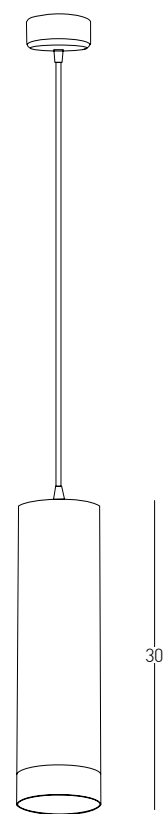

— 5.3 —

Bulb 1x GU10
Power 15W MAX
Input 220-240V, 50/60Hz
Dimensions Ø: 5.3cm H: 30cm
Base Ø: 6.4cm H: 3cm
Material Aluminium
Special Feature 150cm Cable Adjustable
GU10 Lampholder Included

Color Sandy White / **Code S156**
Color Sandy Black / **Code S157**
Color Brushed Gold - Black Ring / **Code S158**

Sandy Black Ring
Material Aluminium
Code RFL B 158