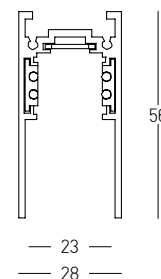

Suspension Kit (3pcs) for Magnetic Circles
Adjustable Wire 2m
Material Metal
Code 22283