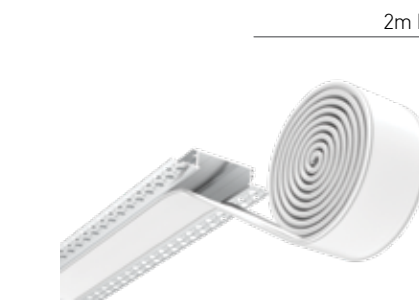

Profile Set	
20326	2m Aluminium Profile + 2m Opal PC Cover + 2pcs End Caps
20326-CC	1pc Corner Connector
20326-SC	1pc Straight Connector

Profile Set	
20327	2m Aluminium Profile + 4m Opal PC Cover + 2pcs End Caps
20327-W	2m Aluminium Profile White + 4m Opal PC Cover + 2pcs End Caps

Profile Set	
20328	2m Aluminium Profile + 2m Opal PC Cover + 2pcs End Caps
20328-HC	1pc Horizontal Connector
20328-VC	1pc Vertical Connector
20328-OP1	10m Opal PC Cover
20328-OP2	20m Opal PC Cover

Profile Set	
20329	2m Side Bending Aluminium Profile + 2m Silicon Tube Diffuser
20329-E	2pcs End Caps

Profile Set	
20325	2m Aluminium Profile + 2m Opal PC Cover
20325-E	2pcs End Caps + 2pcs Metal Clips
20325-45B	1pc 45° Base for 20325