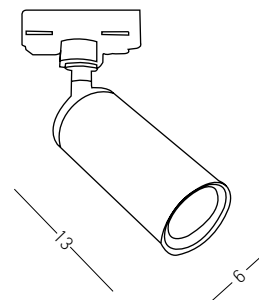

Power 9W
Input 220-240V, 50/60Hz
Color Temperature 3000K
Lumen 1000Lm
Cri 90
Dimensions Ø: 6cm H: 13cm
Beam Angle 15° / 24° / 40°
Material Aluminium
Special Feature 3 Phase Track Light
Included LED Driver
Color Black Matt / **Code S059-15**
Color Black Matt / **Code S059-24**
Color Black Matt / **Code S059-40**
Color White Matt / **Code S058-15**
Color White Matt / **Code S058-24**
Color White Matt / **Code S058-40**

OSRAM