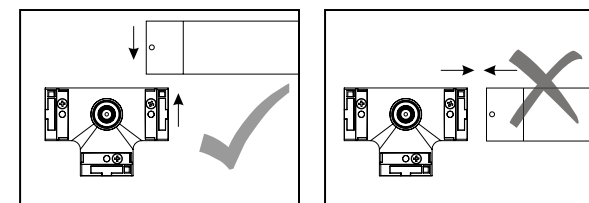

Installation Guide (On/Off Application)

Power Supply 48V On/Off

Power 200W
Input 220-240V
Output 48V
Dimensions L: 355mm W: 124mm H: 39.5mm
Material Metal
Special Feature Driver On the Box
Color Black Matt / **Code 23154**