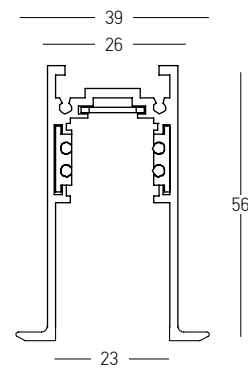

Track Code	Size	Color	Corner Code	Plane	Color
2084B-1	1m	Sandy Black	2084B-C1	Vertical	Sandy Black
2084W-1	1m	Sandy White	2084W-C1	Vertical	Sandy White
2084B-2	2m	Sandy Black	2084B-C2	Horizontal	Sandy Black
2084W-2	2m	Sandy White	2084W-C2	Horizontal	Sandy White
2084B-3	3m	Sandy Black			
2084W-3	3m	Sandy White			

Notice : For corners type C1 required also to order 20105 and for type C2 20104

Accessories for Track 2084