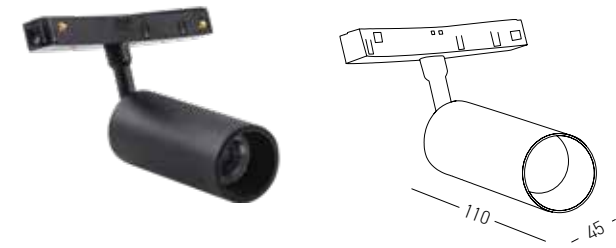

Power 8W
Input 48V
Color Temperature 3000K
Lumen 780Lm
Cri 80
Dimensions Curved: 600mm Ø: 45mm L: 110mm
Beam Angle 36°
DALI Dimmable ☐
Material Aluminium - Acrylic
Color Sandy Black / **Code 22094**