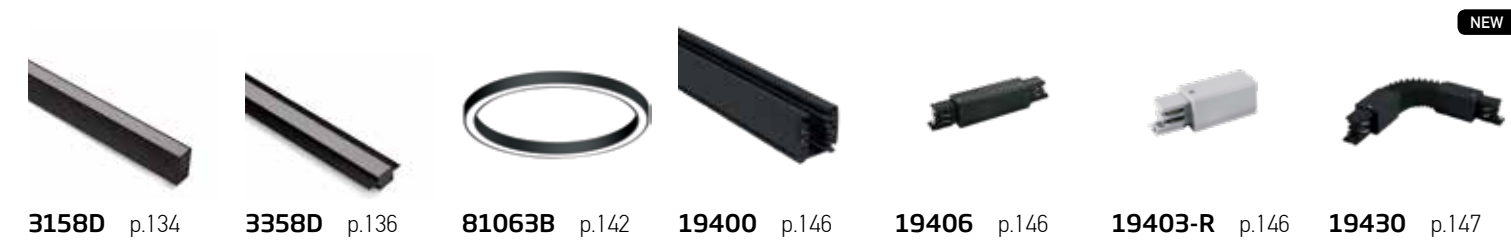

# INDEX

01. 48V SPACE FRAME MAGNETIC SYSTEM | p.010-021
02. 48V ULTRA SLIM MAGNETIC SYSTEM | p.022-035
03. 24V FLEXIBLE CURVED SYSTEM | p.036-043
04. 48V LINEAR MAGNETIC SYSTEM | p.044-077
05. 48V ROUNDED RECTANGLE MAGNETIC SYSTEM | p.078-091
06. 48V CIRCLES - CURVED MAGNETIC SYSTEM | p.092-105
07. 24V MINI SURFACE MAGNETIC SYSTEM | p.106-115
08. 24V PLUG & PLAY | p.116-121
09. LINEAR & CIRCLES | p.122-143
10. 3-PHASE TRACKS & LIGHTS | p.144-165
11. DOWNLIGHT RECESSED & TRIMLESS LED SPOTS | p.166-201
12. WATERPROOF DOWNLIGHT SPOTS | p.202-209
13. DOWNLIGHT RECESSED SPOTS GU10 | p.210-223
14. CEILING SPOTS | p.224-247
15. GYPSUM | p.248-259
16. ALUMINIUM PROFILES-LED STRIPS-DRIVERS | p.260-279