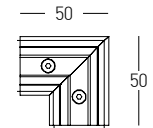

Track Code	Size	Color	Corner Code	Plane	Color
2085B-1	1m	Sandy Black	2085B-C1	Vertical	Sandy Black
2085W-1	1m	Sandy White	2085W-C1	Vertical	Sandy White
2085B-2	2m	Sandy Black	2085B-C2	Horizontal	Sandy Black
2085W-2	2m	Sandy White	2085W-C2	Horizontal	Sandy White
2085B-3	3m	Sandy Black			
2085W-3	3m	Sandy White			

Notice : For corners type C1 required also to order 20105 and for type C2 20104