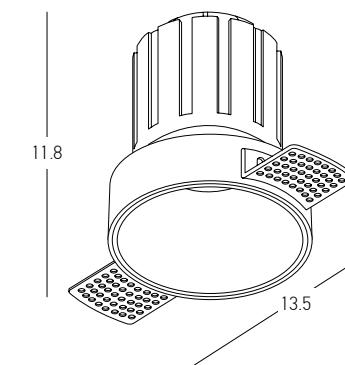

OSRAM

CODE	mA	Watt	V
4052899548190	150-1050	15	7.5-54

OSRAM

CODE	mA	Watt	V
4062172151252	150-700	10	2.5-45