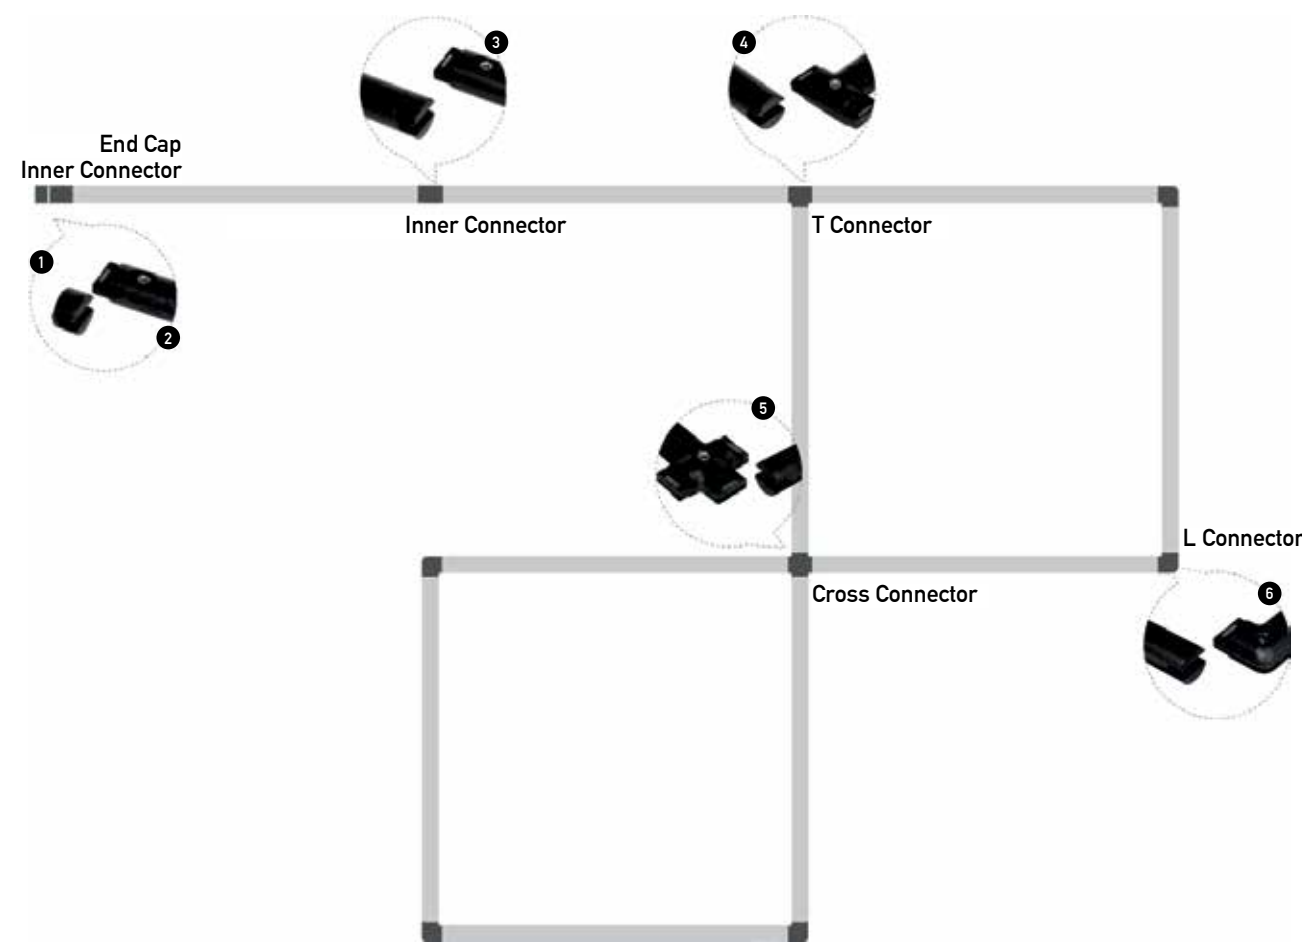

SPOT TUBE

U MAGNETIC TRACK

 Power Supply Connection

Feeder Tube needs to be used in conjunction with Power Supply 48V.  
 End Cap and Inner Connector is needed at combined tail end.  
 Each group of circuits should not exceed 200W.  
 Insulator block circuit should be used in circuit grouping.