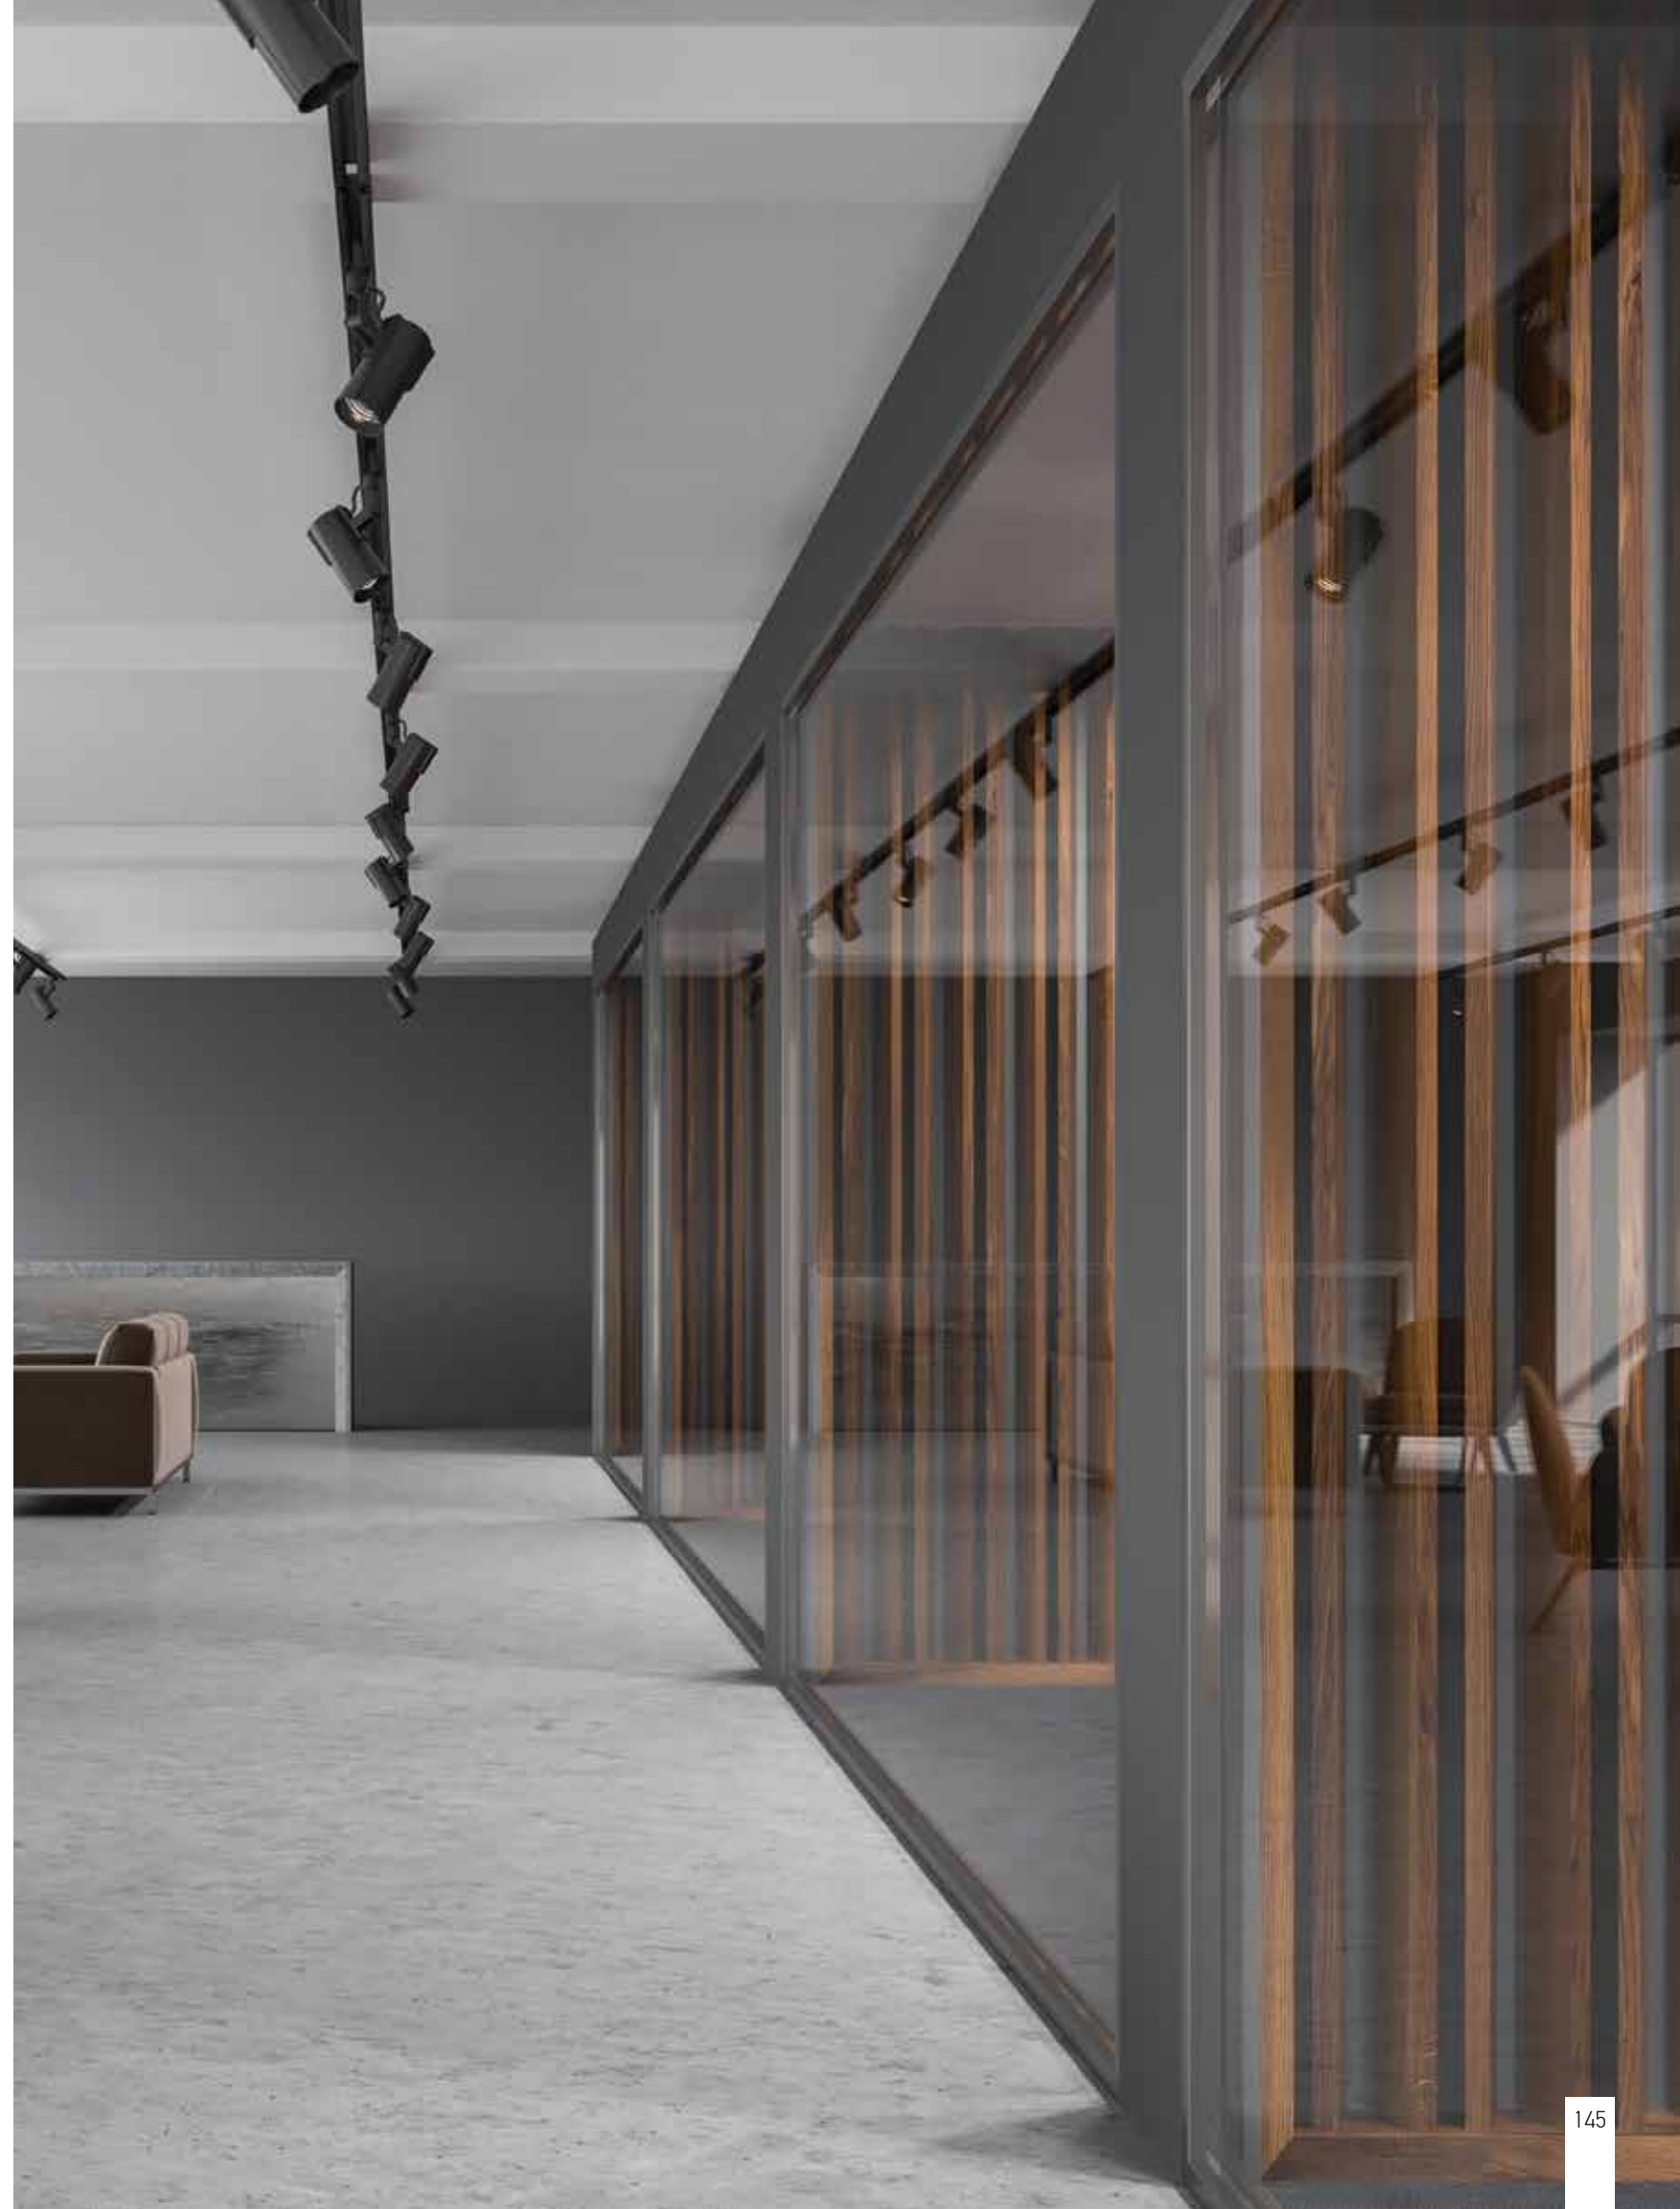

3-PHASE TRACKS & LIGHTS | p.144-165

High quality Track System for the professional lighting market is suitable for track lights with 3-Phase adapters.

A comprehensive range of innovative accessories gives designers maximum freedom to create unique track plans.

The mounting features make the track system quick and easy to install.