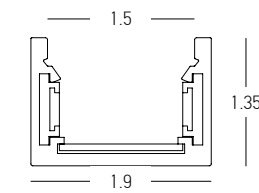

Surface Slim Magnetic Track : 1m/2m/3m

CORNER 90° (23132)
Vertical Plane