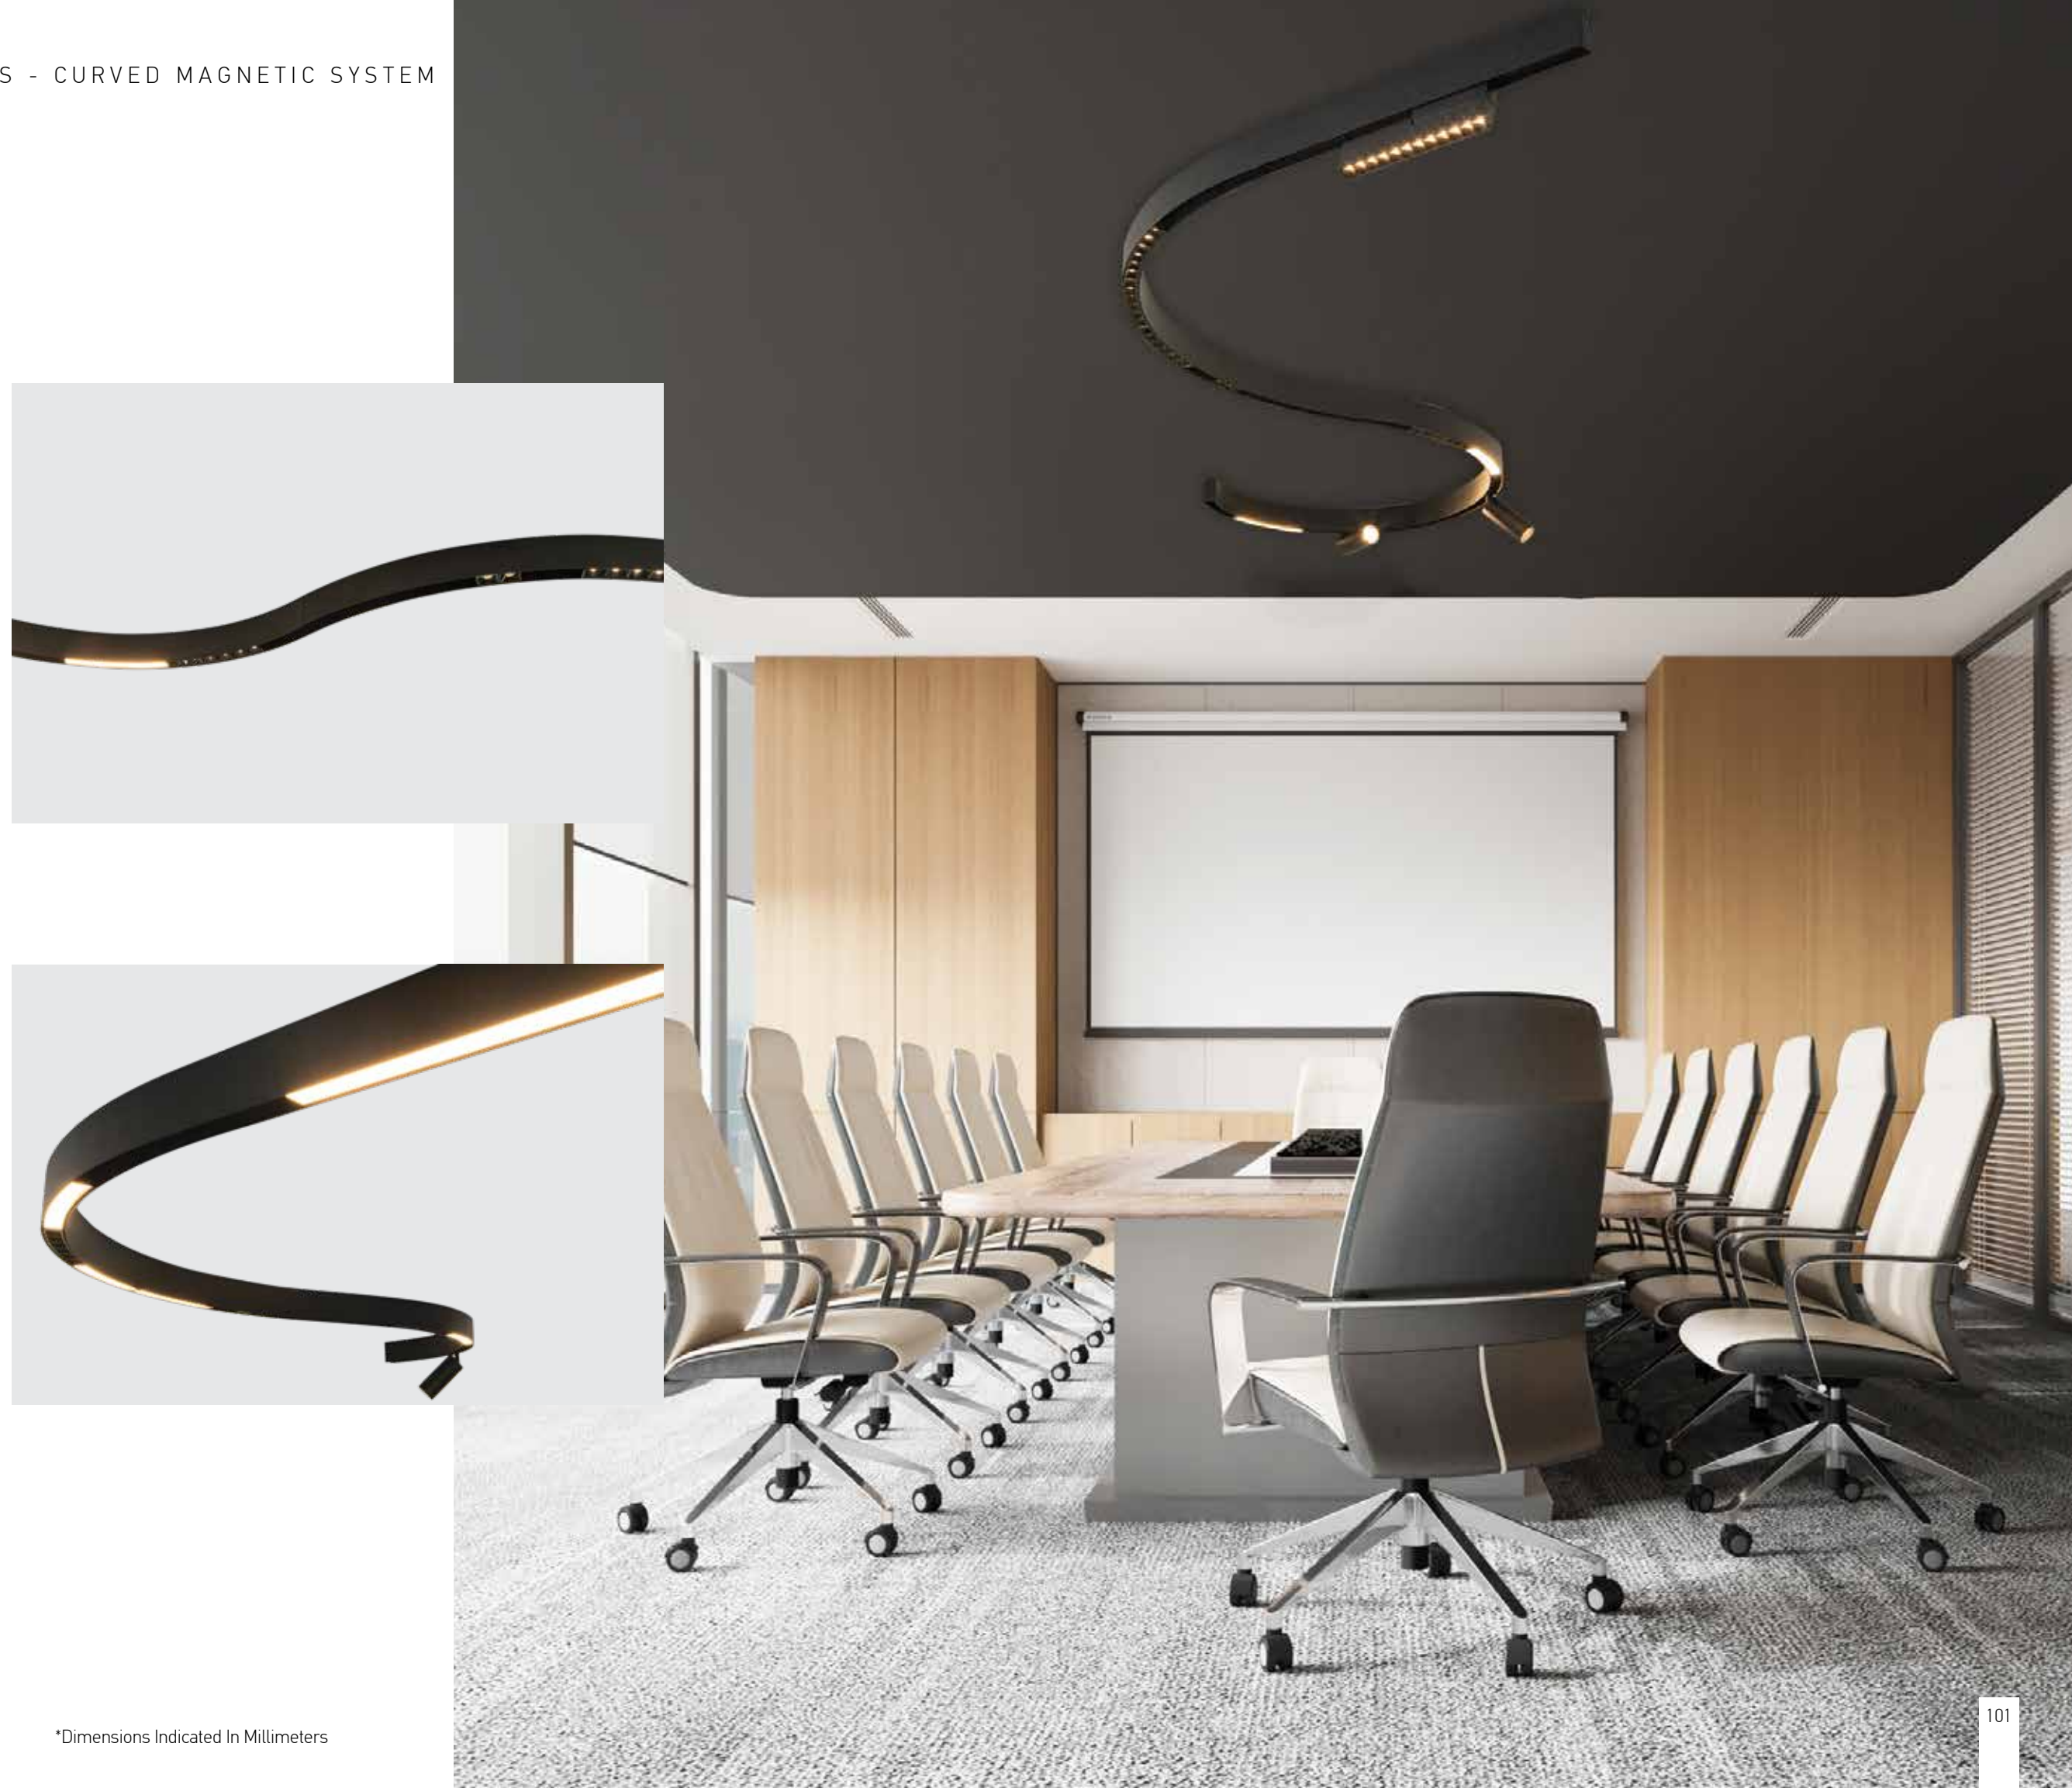

Remote Drivers for Curved Tracks - Circle

Remote Driver 60W
48V
5Years Guarantee
ON-OFF / Code 20295
DALI KIT / Code 20322
PUSH BUTTON KIT / Code 20300
BLUETOOTH KIT / Code 20303

Remote Driver 100W
48V
5Years Guarantee
ON-OFF / Code 20296
DALI KIT / Code 20298
PUSH BUTTON KIT / Code 20301
BLUETOOTH KIT / Code 20304

Remote Driver 150W
48V
5Years Guarantee
ON-OFF / Code 20297
DALI KIT / Code 20299
PUSH BUTTON KIT / Code 20302
BLUETOOTH KIT / Code 20305