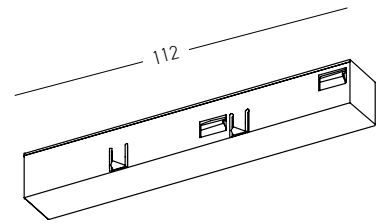

Feeder for 48V Magnetic Tracks
200cm Cable Available
Code 2096-2M / Color Black