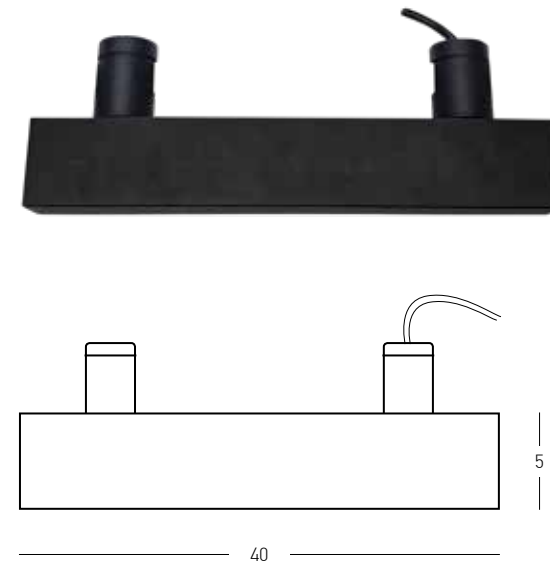

Power 6W
Input 24V
Color Temperature 3000K
Lumen 470Lm
Cri 90
Dimensions Ø: 3cm H: 30cm
Beam Angle 40°
DALI Dimmable ☐
Material Aluminium
Special Feature 120cm Cable Adjustable
Color Sandy Black / **Code 23186**