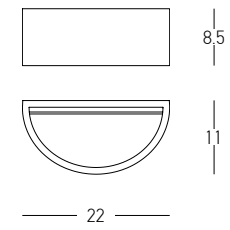

Bulb 1x E27
Power 40W MAX
Input 220-240V . 50/60Hz
Dimensions L: 16.6cm W:38.7cm H: 10.9cm
Material Gypsum - Glass
Color Pure White / **Code 20273**

Bulb 1x E14
Power 40W MAX
Input 220-240V . 50/60Hz
Dimensions L: 11cm W: 22cm H: 8.5cm
Material Gypsum
Color Pure White / **Code 20274**