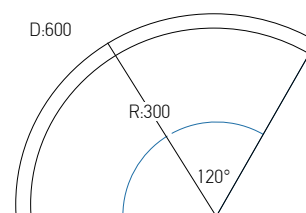

Track Code	Size	Color
22274B-1	1m	Sandy Black
22274B-2	2m	Sandy Black
22274B-3	3m	Sandy Black

Dimensions   Ø: 1200mm
L: 1252.5mm
Material   Aluminium
Color   Sandy Black
Code   22103

Dimensions   Ø: 900mm
L: 942.5mm
Material   Aluminium
Color   Sandy Black
Code   22098

Dimensions   Ø: 600mm
L: 628mm
Material   Aluminium
Color   Sandy Black
Code   22091

*Dimensions Indicated In Millimeters