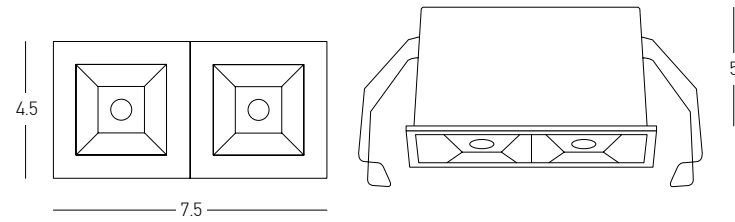

Power 5W
Input 220-240V, 50/60Hz
Color Temperature 3000K
Lumen 350Lm
Cri 90
Dimensions L: 7.5cm W: 4.5cm H: 5cm
Cutting Hole 6.5 x 3.5cm
Beam Angle 30°
Non Dimmable ☒
Material Aluminium
Depth Required JT: 5.5cm
Driver Included (350mA)
Color Sandy White - Black / **Code S085**