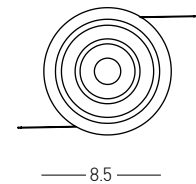

Modularization...

Select Adjustable or Non Adjustable Spots and create the ultimate style by combining the different models available.

Adjustable Models...

Bulb 1x GU10 LED
Power 10W MAX
Input 220-240V, 50/60Hz
Dimensions Ø: 8.5cm H: 5.8cm
Cutting Hole Ø: 7.4cm
Material Aluminium - Plastic
Depth Required ITL : 10.5cm
Special Feature GU10 Lampholder Not Included
Suggested Lamp COIN 50 (page 278) **OSRAM**
Color Sandy White - Black Chrome / **Code S125**