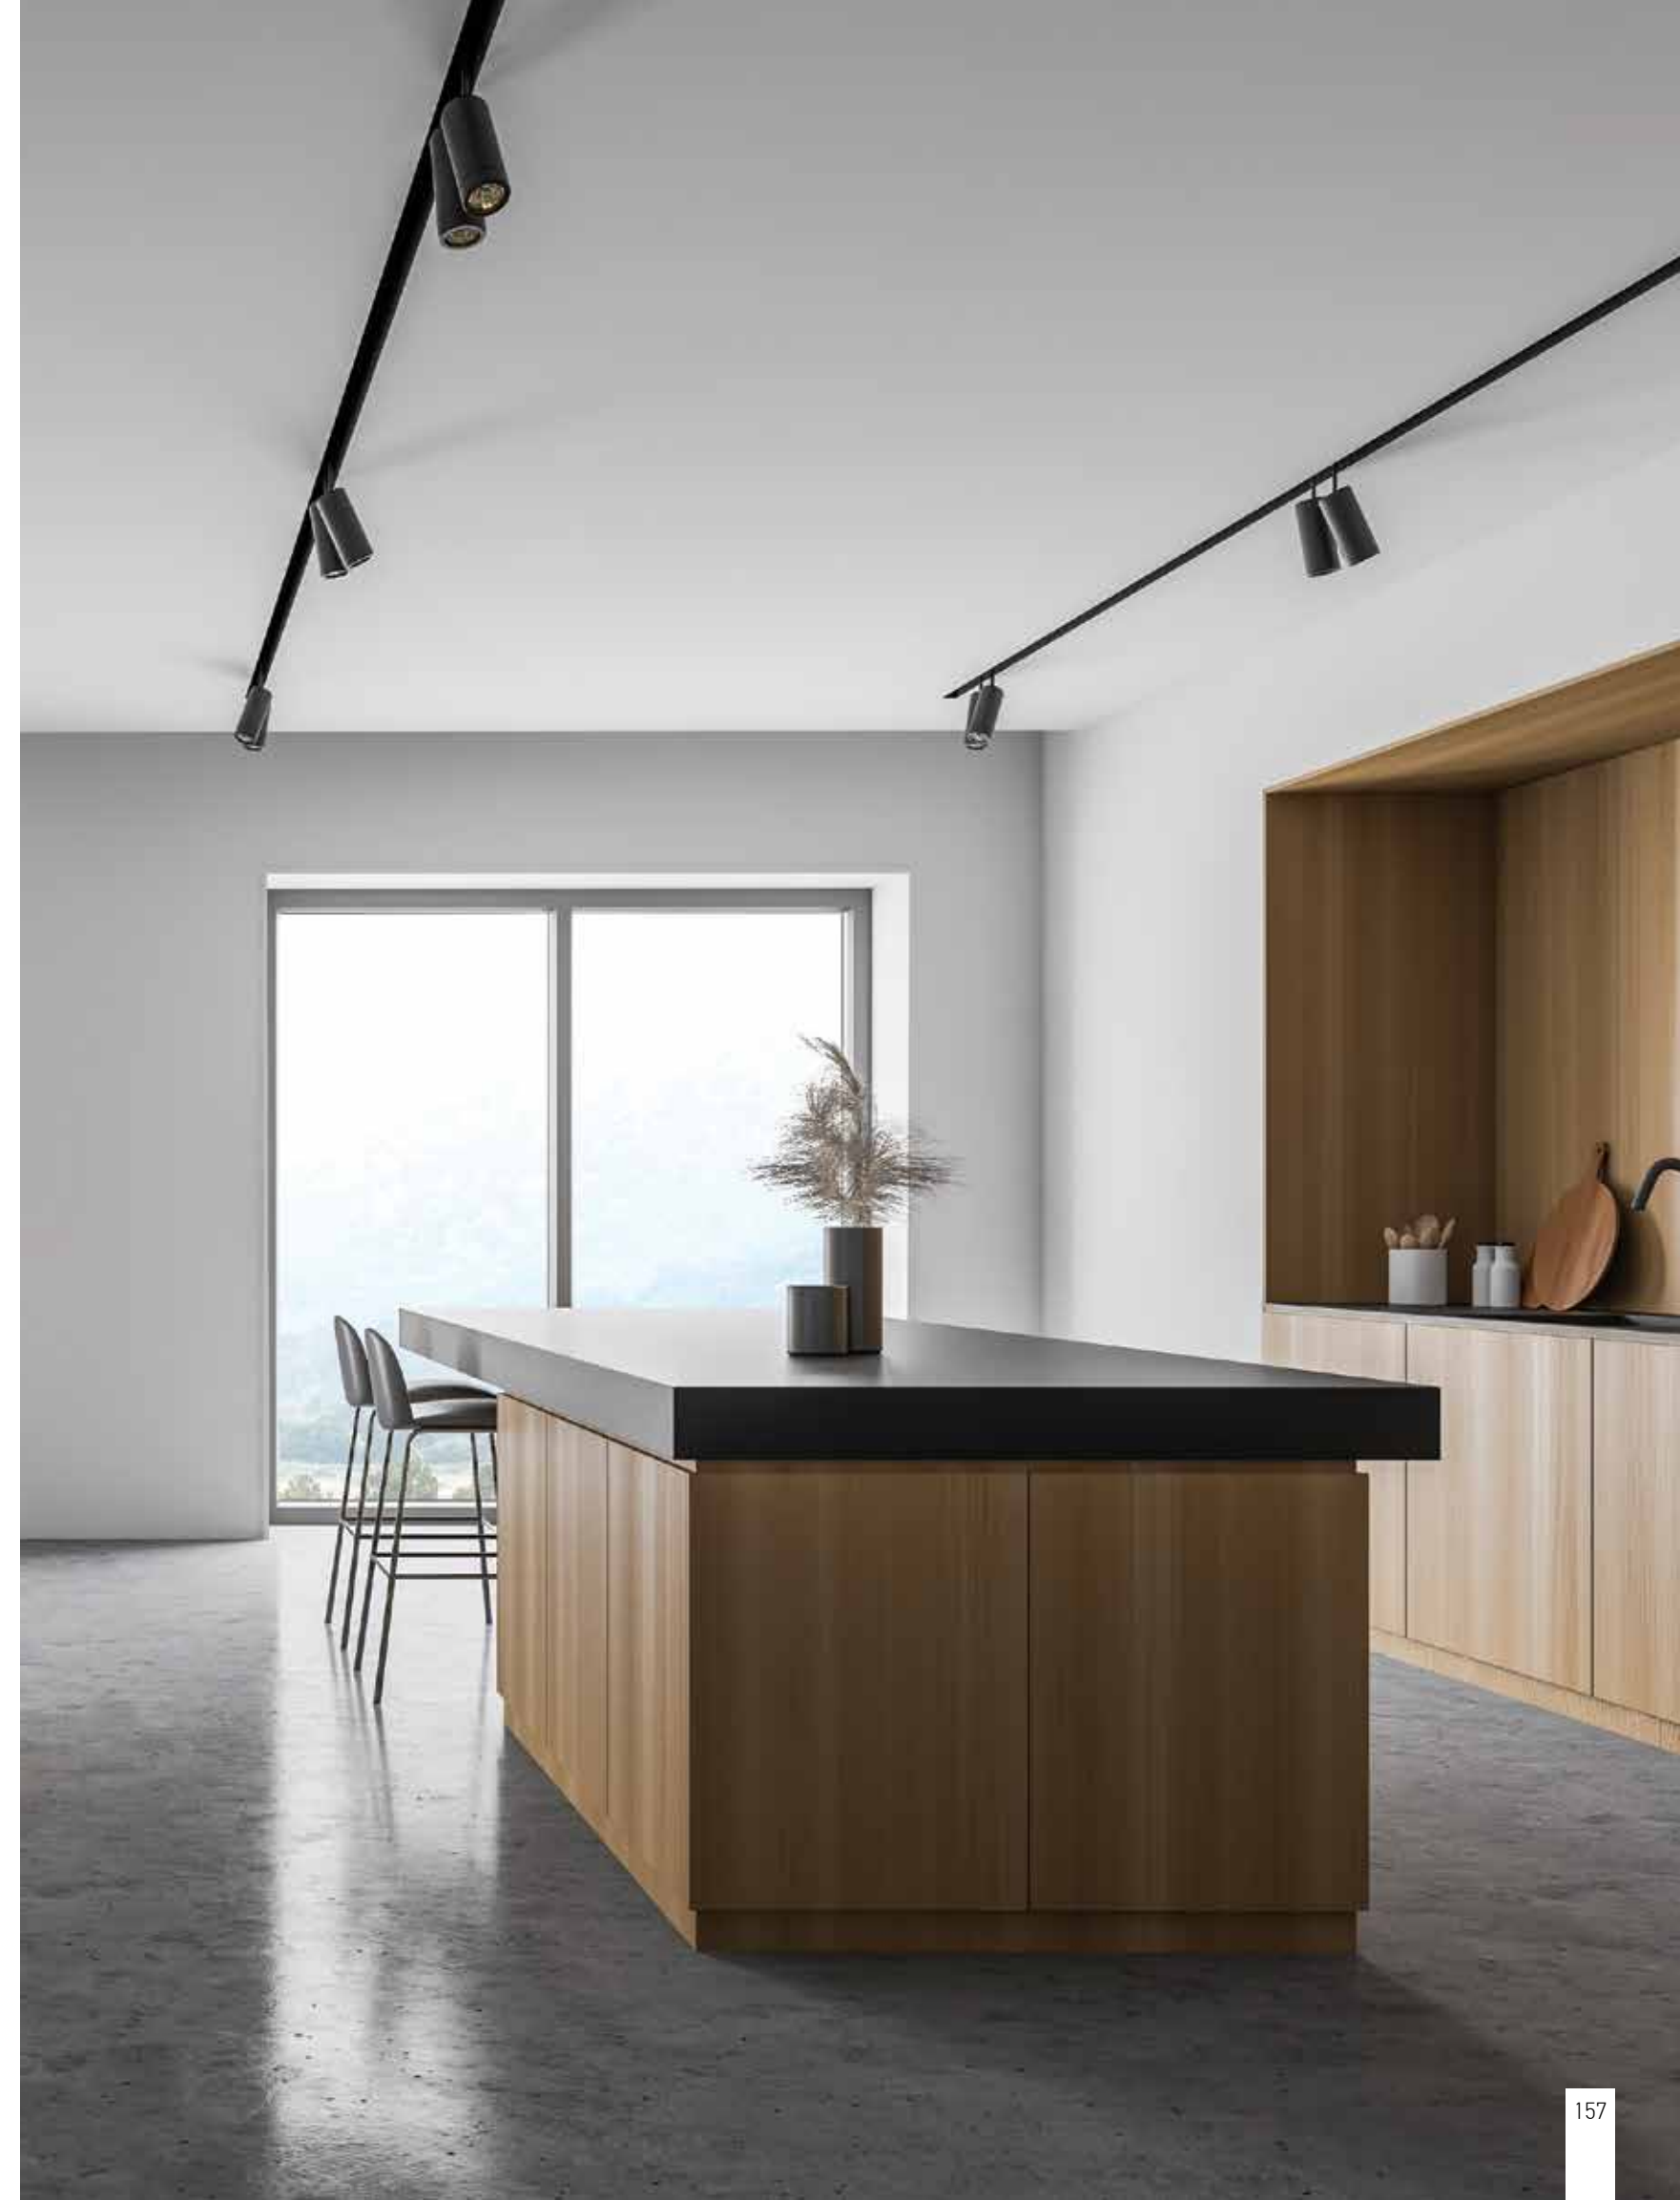

Bulb 1x GU10
Power 35W MAX
Dimensions Ø: 6cm H: 13cm
Material Aluminium
Special Feature 3 Phase Track Light
Color Black Matt / **Code S062**

Power 9W
Input 220-240V, 50/60Hz
Color Temperature 3000K
Lumen 1000Lm
Cri 90
Dimensions Ø: 6cm H: 13cm
Beam Angle 15° / 24° / 40°
Material Aluminium
Special Feature 3 Phase Track Light
Included LED Driver

Color Black Matt / **Code S062-15**
Color Black Matt / **Code S062-24**
Color Black Matt / **Code S062-40**

OSRAM