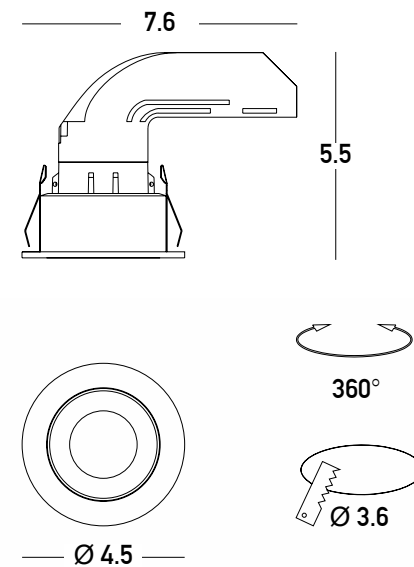

Power 6.5W
Input 36V, 150mA
Color Temperature 2700K
Lumen 331Lm
Cri 90
Dimensions Ø: 4.5cm L: 7.6cm H: 5.5cm
Beam Angle 30°
Cutting Hole Ø: 3.6cm
Depth Required JTl : 6cm
Material Aluminium
Suggested On-Off Driver LS-6-150 for 1 Fixture (pass from the hole)
Suggested DALI Driver 4062172151252 for 1 Fixture (remote application)
Color White Matt / **Code S135**

Power 6.5W
Input 36V, 150mA
Color Temperature 3000K
Lumen 361Lm
Cri 90
Dimensions Ø: 4.5cm L: 7.6cm H: 5.5cm
Beam Angle 30°
Cutting Hole Ø: 3.6cm
Depth Required JTl : 6cm
Material Aluminium
Suggested On-Off Driver LS-6-150 for 1 Fixture (pass from the hole)
Suggested DALI Driver 4062172151252 for 1 Fixture (remote application)
Color White Matt / **Code S136**

Power 6.5W
Input 36V, 150mA
Color Temperature 2700K
Lumen 331Lm
Cri 90
Dimensions Ø: 5.2cm L: 8cm H: 5.5cm
Beam Angle 30°
Cutting Hole Ø: 4.3cm
Depth Required JTl : 6cm
Material Aluminium
Suggested On-Off Driver LS-6-150 for 1 Fixture (pass from the hole)
Suggested DALI Driver 4062172151252 for 1 Fixture (remote application)
Special Feature Adjustable
Color White Matt / **Code S139**