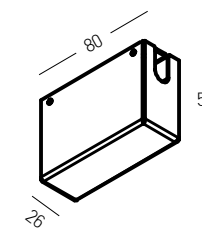

Ceiling Box for Cable Connection for 2082 Tracks
Dimensions L: 80mm W: 26mm H: 52mm
Color Sandy Black / **Code 22290**
Sandy White / **Code 22291**