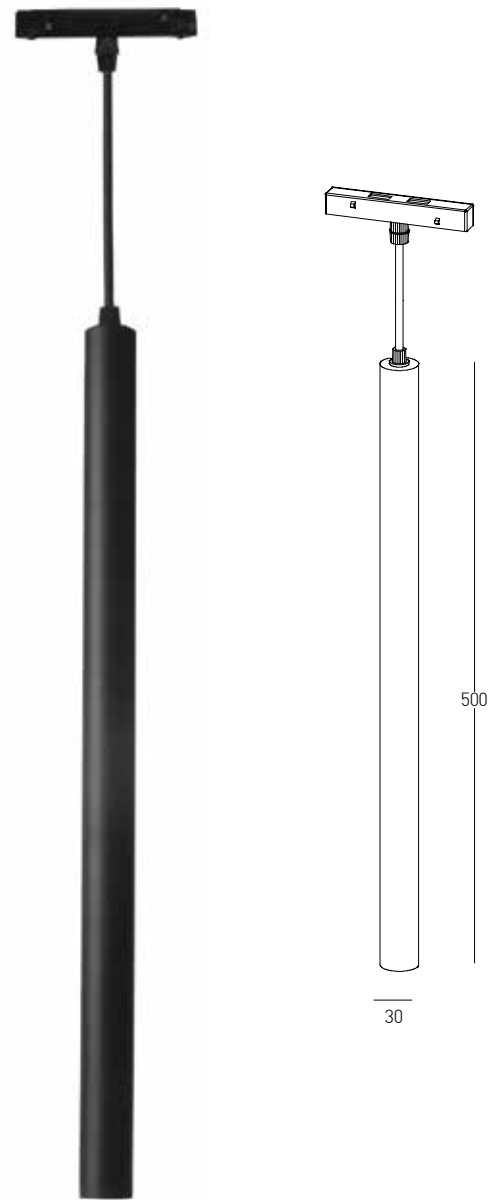

Power 7W
Input 48V
Color Temperature 3000K
Lumen 431Lm
Cri 80
Dimensions Ø: 30mm H: 500mm
Beam Angle 24°
DALI Dimmable ☐
Material Aluminium
Special Feature 100cm Cable Adjustable
Color Sandy Black / **Code 2081-D**
Color Sandy White / **Code 2081-WD**

CREE ⇄

Power 7W
Input 48V
Color Temperature 3000K
Lumen 431Lm
Cri 80
Dimensions Ø: 30mm H: 500mm
Beam Angle 24°
Non Dimmable ☒
Material Aluminium
Special Feature 100cm Cable Adjustable
Color Sandy Black / **Code 2081**
Color Sandy White / **Code 2081-W**

CREE ⇄