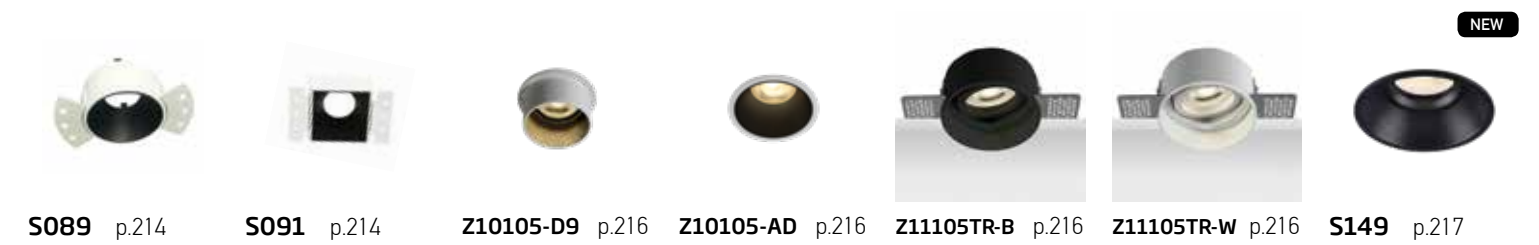

ARCHITECTURAL LIGHTING