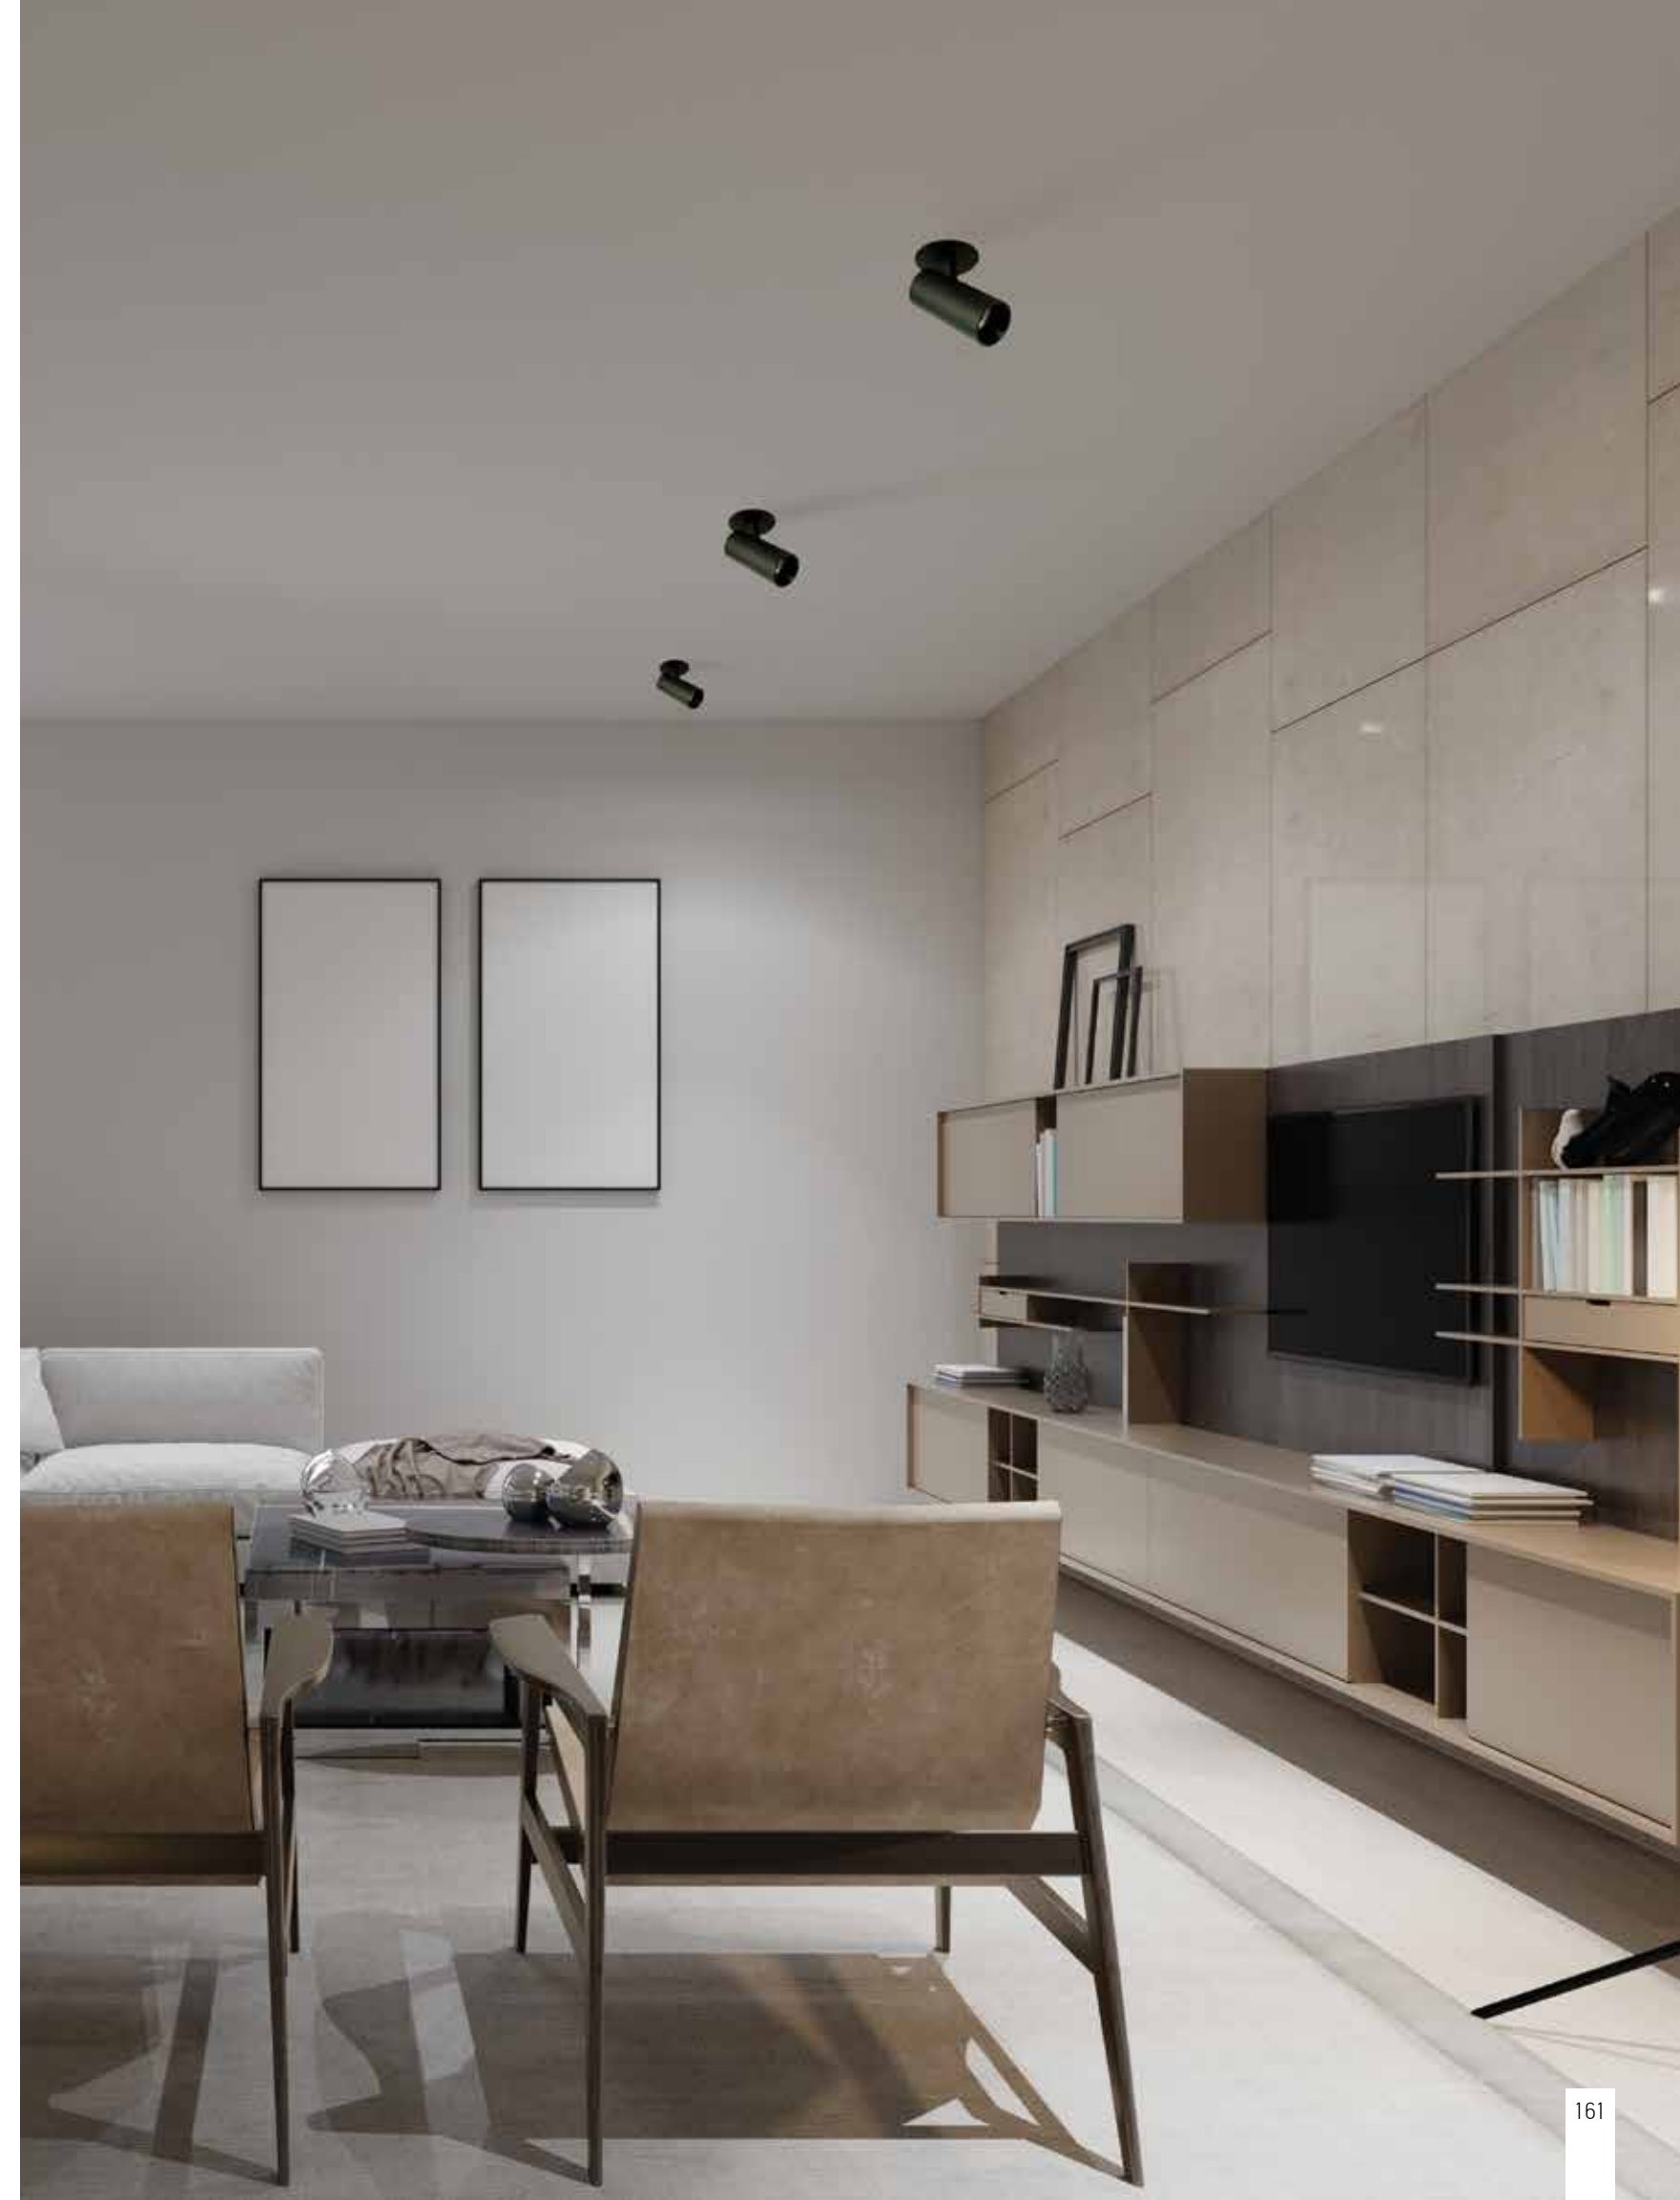

Power 8W
Input 220-240V, 50/60Hz
Color Temperature 3000K
Lumen 700Lm
Cri 80
Dimensions Ø: 4.5cm H: 9.8cm
Beam Angle 15-30° Adjustable
Cutting Hole Ø: 5cm
Base Ø: 5.5cm
Material Aluminium
Suggested DALI Driver 4062172151252 for 1 Fixture
Special Feature Rotation and Tilt Up-Down
Recessed Zoomable Spot
Included LED Driver / 350mA
Color Sandy White - Black / **Code 1928**
Sandy Black / **Code 1928-B**