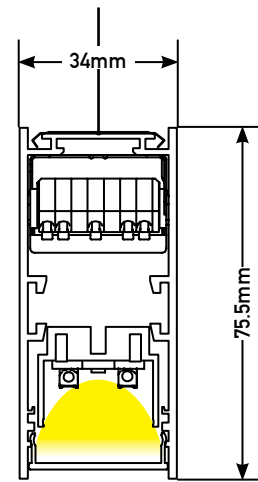

Ceiling Your Code : **31** _____
Length Driver Kelvin Set Body Color

Pendant Your Code : **32** _____
Length Driver Kelvin Set Body Color

Select technical features to configure your code.

Length*	Driver	Kelvin	Set	Body Color
058 = 58cm	O = ON-OFF	3 = 3000K	E = HE	W = SANDY WHITE
086 = 86cm	D = DALI	4 = 4000K	O = HO	B = SANDY BLACK
114 = 114cm				
142 = 142cm				
170 = 170cm				
198 = 198cm				
226 = 226cm				

*Make your choices from the above dimensions only. Is not an open edit length profile.