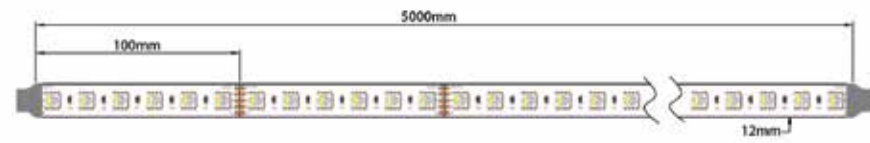

-LED STRIP 16W/m RGBW

Code	IP	Kelvin	CRI	Watt	Lm/m
LS12	20	3000	80	16W/m	832

Lumen Efficiency 52Lm/W
SDCM 3
Ra 80
LEDs/m 60
Voltage DC24V
Width 12mm
Unit Cut 100mm
Life Span 54000H
Waterproof Rate IP20

Dimming Options

1. DALI Dimming : Element Driver 24V Up to 240W+OTi DALI DIM 1-4CH . Suitable with Drivers to Page : 274 | 276
2. BLUETOOTH Dimming : Element Driver 24V+OT BLE (CASAMBI App) . Suitable with Drivers to Page : 274 | 276