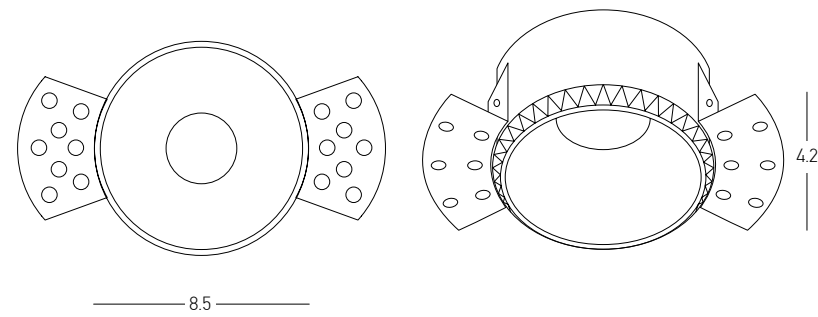

Bulb 1x GU10 LED
Power 10W MAX
Input 220-240V, 50/60Hz
Dimensions Ø: 8.5cm H: 4.2cm
Cutting Hole Ø: 8.5cm
Material Aluminium - Plastic Reflector
Depth Required $\square$: 10cm
Special Feature GU10 Lampholder Not Included
Suggested Lamp COIN 50 (page 278) **OSRAM**
Color Sandy White - Black Reflector / **Code S089**
Color Sandy White - White Reflector/ **Code S088**