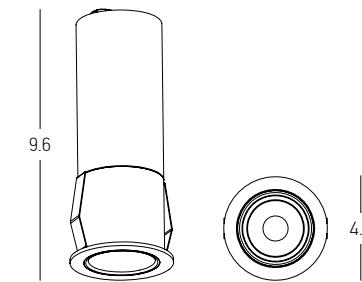

Power 9W
Input 36V / 200mA
Color Temperature 3000K
Lumen 630Lm
Cri 90
Dimensions Ø: 4.5cm H: 9.6cm
Cutting Hole Ø: 4cm
Beam Angle 24°
Material Aluminium
Depth Required JTL : 10.5cm
Suggested On-Off Driver D-KE-9 for 1 Fixture (remote application)
Suggested DALI Driver D-EG-9 for 1 Fixture (remote application)
Color White Matt / **Code S209**
Color Black Matt / **Code S210**