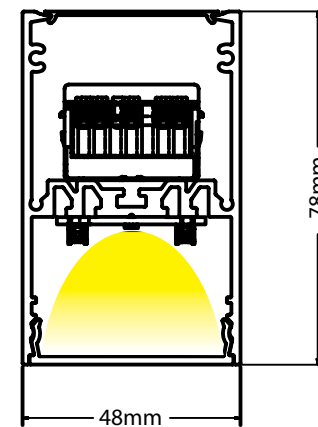

**48mm LED** profile luminaire, made of an extruded aluminium, power-coated with fine sandy finish. Designed for ceiling/pendant/trim-less/recessed, providing direct light emission through a diffuser made either of satined polycarbonate for an almost homogeneous emission of light. Luminaire equipped with the latest generation of well known LED boards with small color tolerance.