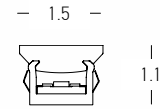

Power 12W
Input 48V
Color Temperature 3000K
Lumen 832Lm
Cri 90
Dimensions L: 60cm W: 1.5cm H: 1.1cm
Beam Angle 110°
DALI Dimmable ☉
Material Aluminium - PC Diffuser
Color Sandy Black / **Code 23111**