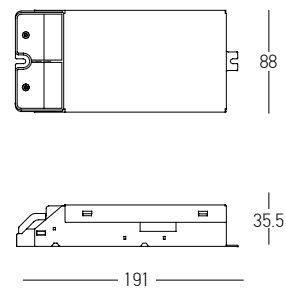

Remote Driver 100W
48V
5Years Guarantee
ON-OFF / Code 20296
DALI KIT / Code 20298
PUSH BUTTON KIT / Code 20301
BLUETOOTH KIT / Code 20304

Remote Driver 150W
48V
5Years Guarantee
ON-OFF / Code 20297
DALI KIT / Code 20299
PUSH BUTTON KIT / Code 20302
BLUETOOTH KIT / Code 20305