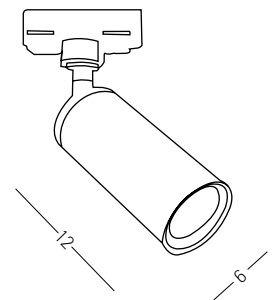

Bulb 1x GU10
Power 35W MAX
Dimensions Ø: 6cm H: 12cm
Material Aluminium
Special Feature 3 Phase Track Light
Color Sandy Black / **Code S038**
Color Sandy White / **Code S037**

Material Aluminium
Color Gold / **Code Ring G**