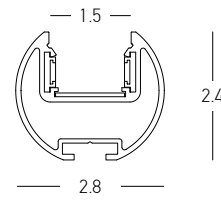

Pendant Round Magnetic Track : 2m