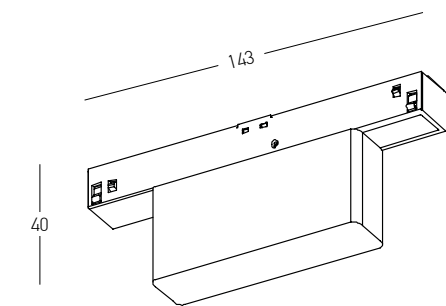

Wireless Control for 48V Magnetic Tracks
Bluetooth DALI
Code 20293