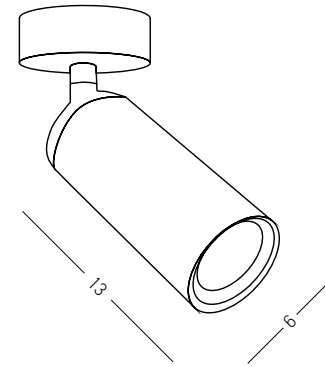

Bulb 1x GU10
Power 35W MAX
Dimensions Ø: 6cm H: 20cm
Cylinder Ø: 6cm H: 13cm
Base Ø: 6cm H: 3cm
Material Aluminium
Color Black Matt / **Code S055**
Color White Matt / **Code S054**

Power 9W
Input 220-240V, 50/60Hz
Color Temperature 3000K
Lumen 1000Lm
Cri 90
Dimensions Ø: 6cm H: 20cm
Cylinder Ø: 6cm H: 13cm
Base Ø: 6cm H: 3cm
Beam Angle 15° / 24° / 40°
Material Aluminium
Special Feature Included LED Driver
Color Black Matt / **Code S055-15**
Color Black Matt / **Code S055-24**
Color Black Matt / **Code S055-40**
Color White Matt / **Code S054-15**
Color White Matt / **Code S054-24**
Color White Matt / **Code S054-40**

OSRAM

Bulb 1x GU10
Power 35W MAX
Dimensions Ø: 6cm H: 17cm
Cylinder Ø: 6cm H: 13cm
Base Ø: 6cm
Cutting Hole Ø: 5cm
Material Aluminium
Special Feature Recessed Track Light
Color Black Matt / **Code S057**
Color White Matt / **Code S056**

Power 9W
Input 220-240V, 50/60Hz
Color Temperature 3000K
Lumen 1000Lm
Cri 90
Dimensions Ø: 6cm H: 17cm
Cylinder Ø: 6cm H: 13cm
Base Ø: 6cm
Beam Angle 15° / 24° / 40°
Cutting Hole Ø: 5cm
Material Aluminium
Special Feature Recessed Track Light
Included LED Driver
Color Black Matt / **Code S057-15**
Color Black Matt / **Code S057-24**
Color Black Matt / **Code S057-40**
Color White Matt / **Code S056-15**
Color White Matt / **Code S056-24**
Color White Matt / **Code S056-40**

OSRAM