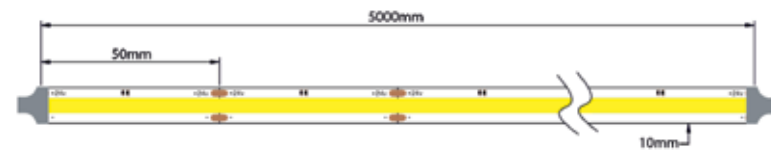

-LED STRIP COB 5W

Code	IP	Kelvin	CRI	Watt	Lm/m
LS01	20	2700	90	5W/m	510

Lumen Efficiency 110Lm/W
SDCM 3
Ra 90
SMD Type COB
LEDs/m 480
Voltage DC24V
Width 10mm
Unit Cut 50mm
Life Span 20000H
Waterproof Rate IP20

Dimming Options

1. DALI Dimming : Dali Driver 24V + Switch DALI MCU . Suitable with Drivers to Page : 275
2. BLUETOOTH Dimming : Element Driver 24V+OT BLE (CASAMBI App) . Suitable with Drivers to Page : 274 | 276
3. PHASECUT Dimming : Suitable with PhaseCut Drivers to Page : 276
4. 1-10 Dimming : 1-10 Driver 24V . Suitable with 1-10V Drivers to Page : 276
5. PUSH BUTTON Dimming : Dali Driver 24V to Page : 275