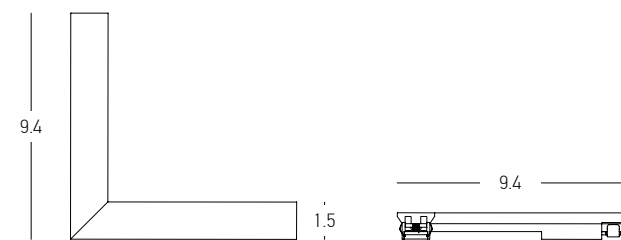

Corner Connector for 48V Slim Tracks