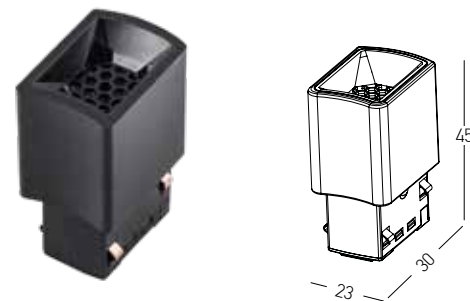

Lights for **D: 900mm** Curved Tracks - Circle

Power 8W
Input 48V
Color Temperature 3000K
Lumen 780Lm
Cri 80
Dimensions Curved: 900mm L: 195mm W: 23mm H: 45mm
Beam Angle 36°
DALI Dimmable ☐
Material Aluminium - Acrylic
Color Sandy Black / **Code 22099**

Power 8W
Input 48V
Color Temperature 3000K
Lumen 780Lm
Cri 80
Dimensions Curved: 900mm Ø: 45mm L: 110mm
Beam Angle 36°
DALI Dimmable ☐
Material Aluminium - Acrylic
Color Sandy Black / **Code 22101**

Power 8W
Input 48V
Color Temperature 3000K
Lumen 780Lm
Cri 80
Dimensions Curved: 900mm L: 195mm W: 23mm H: 45mm
Beam Angle 120°
DALI Dimmable ☐
Material Aluminium - Acrylic
Color Sandy Black / **Code 22100**

Lights for **D: 600mm** Curved Tracks - Circle

Power 8W
Input 48V
Color Temperature 3000K
Lumen 780Lm
Cri 80
Dimensions Curved: 600mm L: 195mm W: 23mm H: 45mm
Beam Angle 36°
DALI Dimmable ☐
Material Aluminium - Acrylic
Color Sandy Black / **Code 22092**

Power 8W
Input 48V
Color Temperature 3000K
Lumen 780Lm
Cri 80
Dimensions Curved: 600mm Ø: 45mm L: 110mm
Beam Angle 36°
DALI Dimmable ☐
Material Aluminium - Acrylic
Color Sandy Black / **Code 22094**

Power 8W
Input 48V
Color Temperature 3000K
Lumen 780Lm
Cri 80
Dimensions Curved: 600mm L: 195mm W: 23mm H: 45mm
Beam Angle 120°
DALI Dimmable ☐
Material Aluminium - Acrylic
Color Sandy Black / **Code 22093**

Power 2W
Input 48V
Color Temperature 3000K
Lumen 170Lm
Cri 80
Dimensions Curved: 900mm L: 30mm W: 23mm H: 45mm
Beam Angle 25°
Non Dimmable ☒
Material Acrylic
Color Sandy Black / **Code 22107**

Lights for **D: 1200mm** Curved Tracks Circle

Power 8W
Input 48V
Color Temperature 3000K
Lumen 780Lm
Cri 80
Dimensions Curved: 1200mm L: 195mm W: 23mm H: 45mm
Beam Angle 36°
DALI Dimmable ☐
Material Aluminium - Acrylic
Color Sandy Black / **Code 22104**