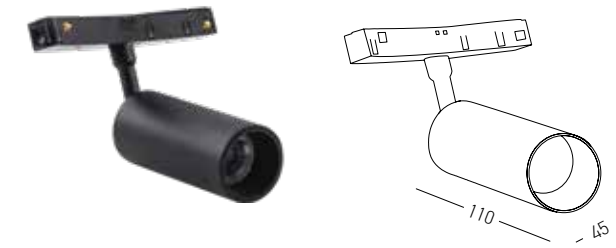

Power 8W
Input 48V
Color Temperature 3000K
Lumen 780Lm
Cri 80
Dimensions Curved: 1200mm Ø: 45mm L: 110mm
Beam Angle 36°
DALI Dimmable ☐
Material Aluminium - Acrylic
Color Sandy Black / **Code 22106**