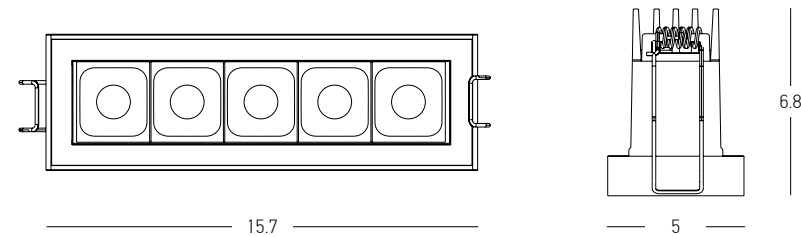

Recessed Box for Concrete Application (for E332-E333)

Dimensions L: 26cm W: 4.3cm H: 10cm
Material Galvanized Steel
Hole 14.5cm x 4cm
Color Natural / **Code E333-4-BOX**