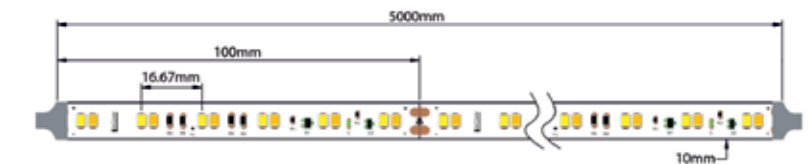

-LED STRIP DIM TO WARM

Code	IP	Kelvin	CRI	Watt	Lm/m
LS07	20	2100-3500	90	12W/m	MAX 1050

Lumen Efficiency 88Lm/W
Ra 90
LEDs/m 120
Voltage DC24V
Width 10mm
Unit Cut 100mm
Life Span 20000H
Waterproof Rate IP20

Dimming Options

1. DALI Dimming : Dali Driver 24V + Switch DALI MCU . Suitable with Drivers to Page : 275
2. BLUETOOTH Dimming : Element Driver 24V+OT BLE (CASAMBI App) . Suitable with Drivers to Page : 274 | 276
3. PHASECUT Dimming : Suitable with PhaseCut Drivers to Page : 276
4. PUSH BUTTON Dimming : Dali Driver 24V to Page : 275