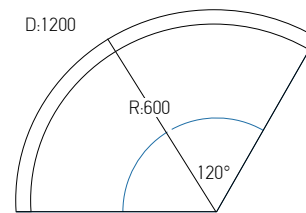

TRIMLESS Curved Track

Dimensions   Ø: 900mm
L: 942.5mm
Material   Aluminium
Color   Sandy Black
Code   22098