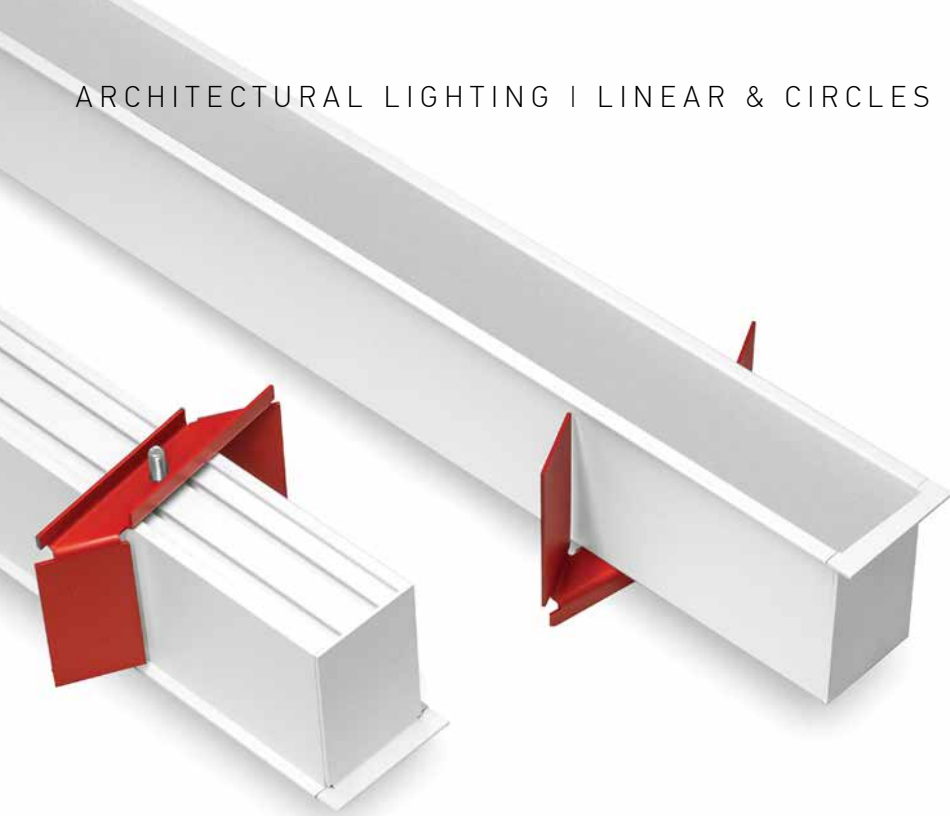

Recessed Profile