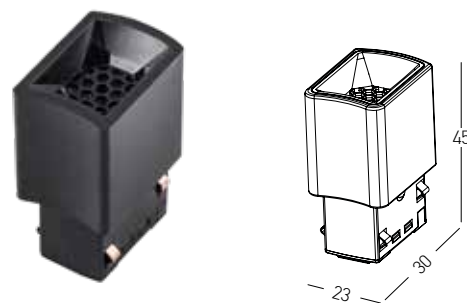

Power 8W
Input 48V
Color Temperature 3000K
Lumen 780Lm
Cri 80
Dimensions Curved: 900mm L: 195mm W: 23mm H: 45mm
Beam Angle 120°
DALI Dimmable ☐
Material Aluminium - Acrylic
Color Sandy Black / **Code 22100**