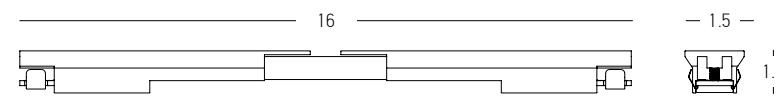

Flex Connector for 48V Slim Tracks