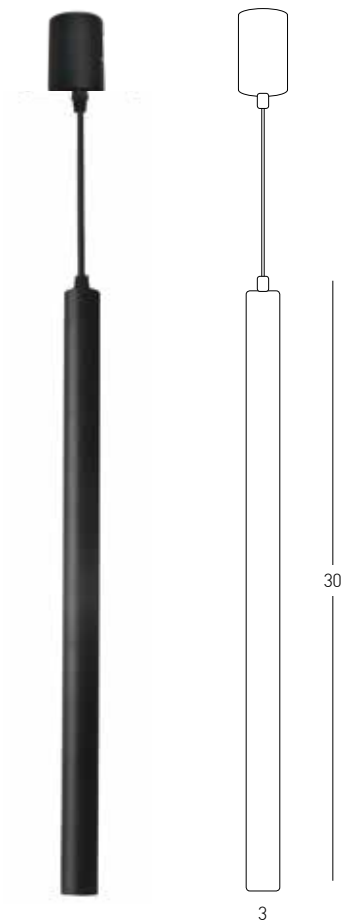

Power 6W
Input 24V
Color Temperature 3000K
Lumen 470Lm
Cri 90
Dimensions Ø: 3cm H: 30cm
Beam Angle 40°
DALI Dimmable ☐
Material Aluminium
Special Feature 120cm Cable Adjustable
Color Sandy Black / **Code 23186**

Box with DALI Driver for 24V Flexible Track

Power 150W
Input 220-240, 50-60Hz
Output 24V
Dimensions L: 40cm W: 3.5cm H: 5cm
DALI Dimmable ☐
Material Metal
Special Feature 100cm Cable Available
Included Ceiling Base
D: 8cm for Wire Connection
Color Sandy Black / **Code 23181**

Power 60W
Input 220-240V, 50/60Hz
Output 24V
Dimensions W: 4.1cm H: 3.1cm L: 20.1cm
Non Dimmable ☒ On-Off
ELEMENT 60/220-240/24 G2
Material Plastic
Special Feature IP 20
Color White / **Code 4052899605527**

Power 120W
Input 220-240V, 50/60Hz
Output 24V
Dimensions W: 4.1cm H: 3.1cm L: 26cm
Non Dimmable ☒ On-Off
ELEMENT 120/220-240/24 G2
Material Plastic
Special Feature IP 20
Color White / **Code 4052899605541**

OSRAM

OSRAM

Power 180W
Input 220-240V, 50/60Hz
Output 24V
Dimensions W: 4cm H: 3.1cm L: 30cm
Non Dimmable ☒ On-Off
ELEMENT 180/220-240/24 G2
Material Plastic
Special Feature IP 20
Color White / **Code 4052899605565**

OSRAM

Power 250W
Input 220-240V, 50/60Hz
Output 24V
Dimensions W: 3.5cm H: 5cm L: 37.5cm
Non Dimmable ☒ On-Off
ELEMENT 250/220-240/24 G2
Material Plastic
Special Feature IP 20
Color White / **Code 4062172333467**

OSRAM

Power 5W
Input 24V
Color Temperature 3000K
Lumen 281Lm
Cri 80
Dimensions Ø: 6cm
DALI Dimmable ☐
Material Aluminium
Color Sandy Black / **Code 23187**
Color Gold Matt / **Code 23188**

Feeder for Remote Driver Application

Input 24V
Dimensions Ø: 3.5cm H: 4.7cm
Material Metal
Special Feature 100cm Cable Available
Included Ceiling Base
D: 8cm for Wire Connection
Color Sandy Black / **Code 23189**