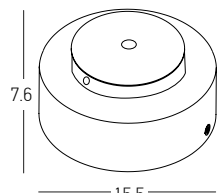

Ceiling / Wall Base for 24V Light System

Power 100W
Input 220-240V, 50/60Hz
Output 24V
Dimensions Ø: 15.5cm H: 7.6cm
Dimmable Triac ○
Material Aluminium
Driver Included
Special Feature Plug & Play With Jack System
Remote Control Included
Color Sandy Black / **Code 19156**
Color Sandy White / **Code 19155**