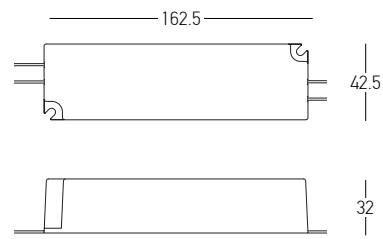

Remote Drivers for Curved Tracks - Circle