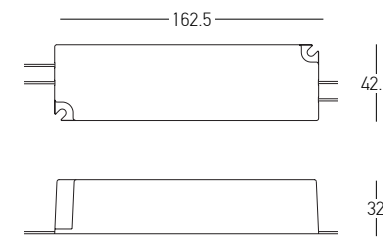

Remote Drivers

*Dimensions Indicated In Millimeters

Remote Driver 60W
48V
5Years Guarantee
ON-OFF / **Code 20295**
DALI KIT / **Code 20322**
PUSH BUTTON KIT / **Code 20300**
BLUETOOTH KIT / **Code 20303**