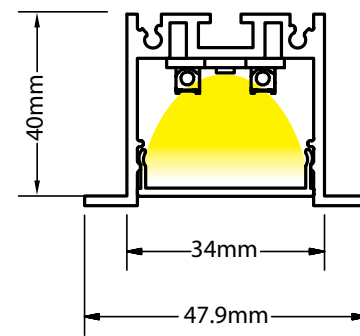

Recessed Your Code : **34**

Length	Driver	Kelvin	Set	Body Color

Select technical features to configure your code.

Length*	Driver	Kelvin	Set	Body Color
058 = 58cm	0 = ON-OFF	3 = 3000K	E = HE	W = SANDY WHITE
086 = 86cm	D = DALI	4 = 4000K	O = HO	B = SANDY BLACK
114 = 114cm				
142 = 142cm				
170 = 170cm				
198 = 198cm				
226 = 226cm				
254 = 254cm				
282 = 282cm				
310 = 310cm				
338 = 338cm				

*Make your choices from the above dimensions only. Is not an open edit length profile.