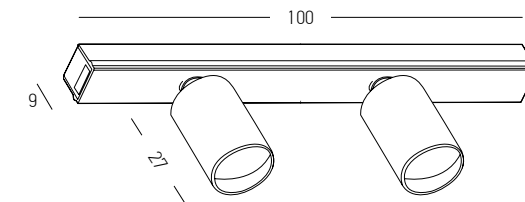

Power 2.6W
Input 24V
Color Temperature 3000K
Lumen 160Lm
Cri 97
Dimensions L: 100mm W: 11mm H: 36mm
Spots Ø: 15mm H: 27mm
Beam Angle 20°
DALI Dimmable ☐
Material Aluminium - Acrylic
Special Feature Movable Spots
Color Black Matt / **Code 22252**