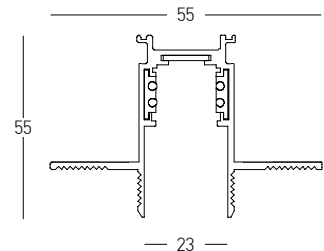

**SURFACE | PENDANT Curved Track**

Dimensions    Ø: 600mm  
 L: 628mm  
 Material        Aluminium  
 Color            Sandy Black  
 Code            22090

\*Dimensions Indicated In Millimeters

**TRIMLESS** Track : 1m/2m/3m