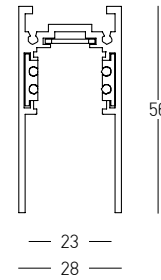

Magnetic Surface | Pendant Circle

Dimensions   Ø: 900mm
Material   Aluminium
Color   Sandy Black / **Code 22271**