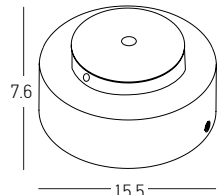

Ceiling / Wall Base for 24V Light System

Power 100W
Input 220-240V, 50/60Hz
Output 24V
Dimensions Ø: 15.5cm H: 7.6cm
Non Dimmable ☒
Material Aluminium
Driver Included
Special Feature Plug & Play With Jack System
Color Sandy Black / **Code 19154**
Color Sandy White / **Code 19153**