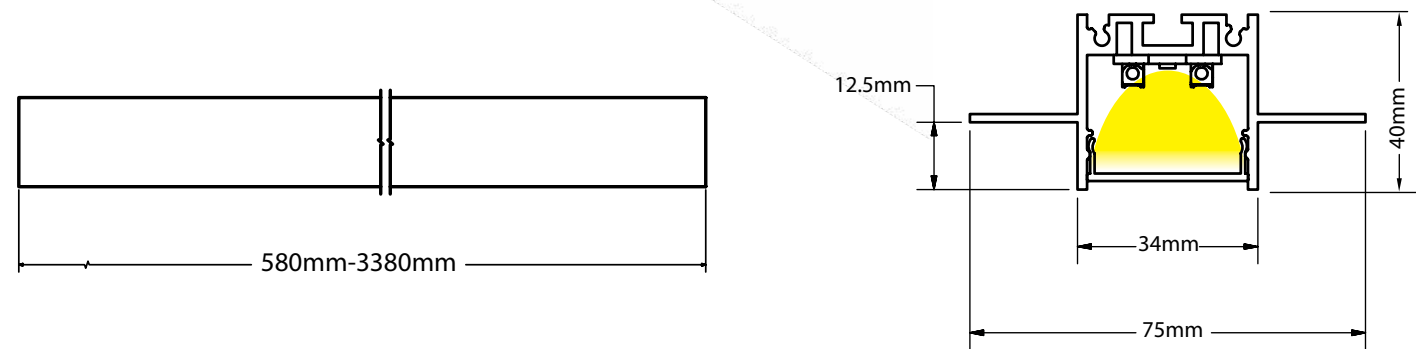

Trimless Your Code : **33**

Length	Driver	Kelvin	Set	Body Color

Select technical features to configure your code.

Length*	Driver	Kelvin	Set	Body Color
058 = 58cm	0 = ON-OFF	3 = 3000K	E = HE	W = SANDY WHITE
086 = 86cm	D = DALI	4 = 4000K	O = HO	B = SANDY BLACK
114 = 114cm				
142 = 142cm				
170 = 170cm				
198 = 198cm				
226 = 226cm				
254 = 254cm				
282 = 282cm				
310 = 310cm				
338 = 338cm				

*Make your choices from the above dimensions only. Is not an open edit length profile.