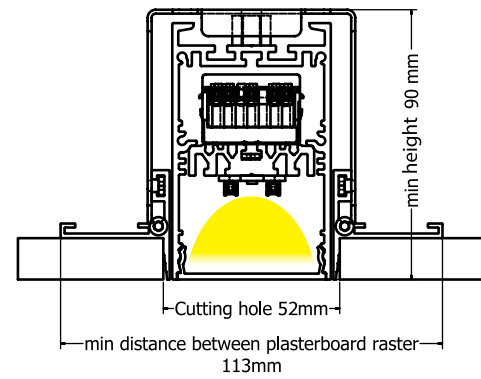

Trimless Your Code : **53**

Length	Driver	Kelvin	Set	Body Color

Select technical features to configure your code.

Length*	Driver	Kelvin	Set	Body Color
058 = 58cm	0 = ON-OFF	3 = 3000K	E = HE	W = SANDY WHITE
086 = 86cm	D = DALI	4 = 4000K	O = HO	B = SANDY BLACK
114 = 114cm				
142 = 142cm				
170 = 170cm				
198 = 198cm				
226 = 226cm				
254 = 254cm				
282 = 282cm				
310 = 310cm				
338 = 338cm				

*Make your choices from the above dimensions only. Is not an open edit length profile.