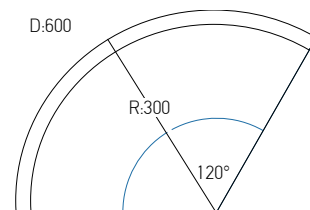

SURFACE | PENDANT Track : 1m / 2m / 3m

Track Code	Size	Color
22273B-1	1m	Sandy Black
22273B-2	2m	Sandy Black
22273B-3	3m	Sandy Black

SURFACE | PENDANT Curved Track

Dimensions   Ø: 1200mm
L: 1252.5mm
Material   Aluminium
Color   Sandy Black
Code   22102

SURFACE | PENDANT Curved Track

Dimensions   Ø: 900mm
L: 942.5mm
Material   Aluminium
Color   Sandy Black
Code   22097

SURFACE | PENDANT Curved Track

Dimensions   Ø: 600mm
L: 628mm
Material   Aluminium
Color   Sandy Black
Code   22090

*Dimensions Indicated In Millimeters