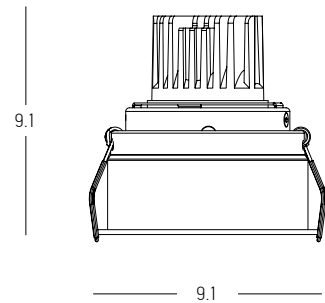

IP44

Power 10W
Input 36V / 250mA
IP 44
Color Temperature 3000K
Lumen 720Lm
Cri 90
Dimensions Ø: 9.1cm H: 9.1cm
Cutting Hole Ø: 8.5cm
Beam Angle 38°
Material Aluminium
Depth Required JTL : 10cm
Suggested On-Off Driver D-OT FIT15 (pass from the hole)
Suggested DALI Driver 4062172151252 (pass from the hole)
Special Feature Movable
Stick Ø: 4.5cm

Color Sandy White / **Code S173**
Color Sandy Black / **Code S174**