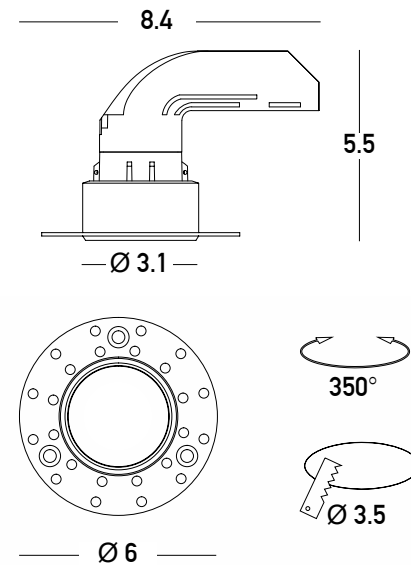

Power 6.5W
Input 36V, 150mA
Color Temperature 2700K
Lumen 331Lm
Cri 90
Dimensions Ø: 3.1cm L: 8.4cm H: 5.5cm
Beam Angle 30°
Cutting Hole Ø: 3.5cm
Depth Required JTl: 6cm
Material Aluminium
Suggested On-Off Driver LS-6-150 for 1 Fixture (pass from the hole)
Suggested DALI Driver 4062172151252 for 1 Fixture (remote application)
Color White Matt / **Code S137**

Power 6.5W
Input 36V, 150mA
Color Temperature 2700K
Lumen 260Lm
Cri 90
Dimensions Ø: 1.5cm L: 8.4cm H: 5.5cm
Beam Angle 30°
Cutting Hole Ø: 3.5cm
Depth Required JTl: 6cm
Material Aluminium
Suggested On-Off Driver LS-6-150 for 1 Fixture (pass from the hole)
Suggested DALI Driver 4062172151252 for 1 Fixture (remote application)
Color White Matt / **Code S141**

Power 6.5W
Input 36V, 150mA
Color Temperature 3000K
Lumen 361Lm
Cri 90
Dimensions Ø: 3.1cm L: 8.4cm H: 5.5cm
Beam Angle 30°
Cutting Hole Ø: 3.5cm
Depth Required JTl: 6cm
Material Aluminium
Suggested On-Off Driver LS-6-150 for 1 Fixture (pass from the hole)
Suggested DALI Driver 4062172151252 for 1 Fixture (remote application)
Color White Matt / **Code S138**

Power 6.5W
Input 36V, 150mA
Color Temperature 3000K
Lumen 282Lm
Cri 90
Dimensions Ø: 1.5cm L: 8.4cm H: 5.5cm
Beam Angle 30°
Cutting Hole Ø: 3.5cm
Depth Required JTl: 6cm
Material Aluminium
Suggested On-Off Driver LS-6-150 for 1 Fixture (pass from the hole)
Suggested DALI Driver 4062172151252 for 1 Fixture (remote application)
Color White Matt / **Code S142**

CODE	mA	Watt	V
LS-6-150	150	6	27-40

CODE	mA	Watt	V
4062172151252	150-700	10	2.5-45