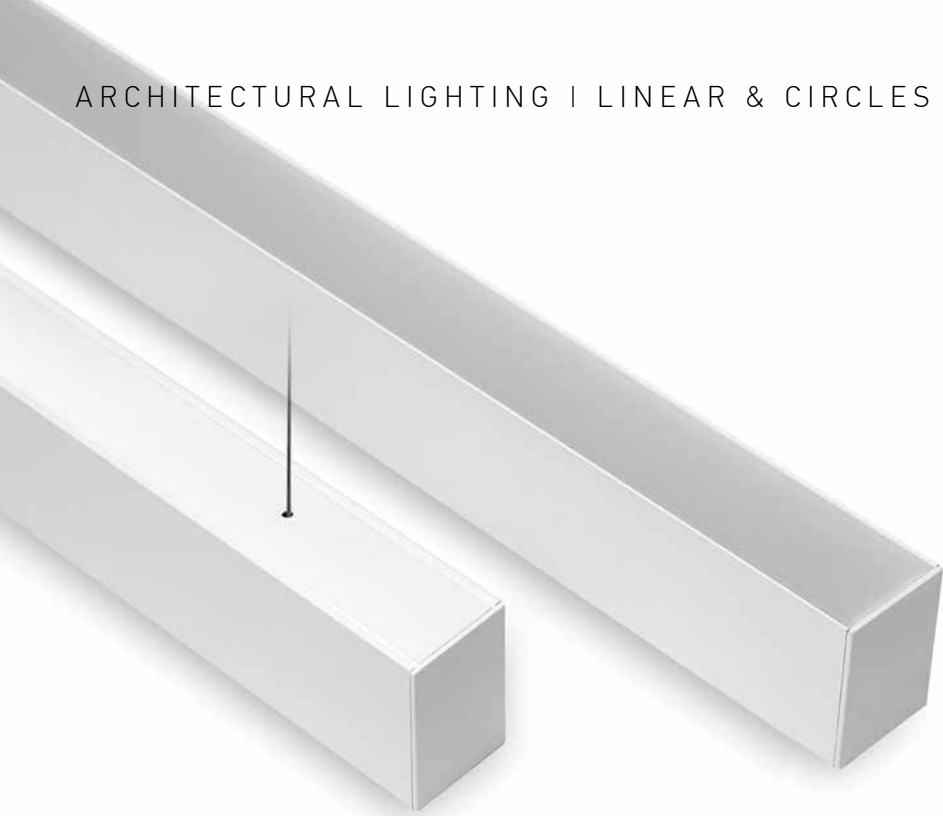

Pendant Profile