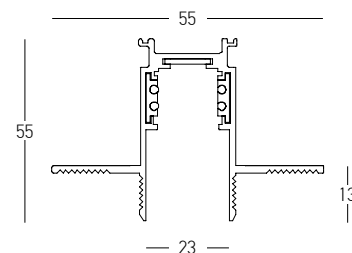

Track Code	Size	Color
22274B-1	1m	Sandy Black
22274B-2	2m	Sandy Black
22274B-3	3m	Sandy Black

Dimensions   Ø: 1200mm
L: 1252.5mm
Material   Aluminium
Color   Sandy Black
Code   22103

Dimensions   Ø: 900mm
L: 942.5mm
Material   Aluminium
Color   Sandy Black
Code   22098

Dimensions   Ø: 600mm
L: 628mm
Material   Aluminium
Color   Sandy Black
Code   22091

*Dimensions Indicated In Millimeters