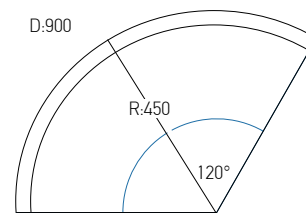

TRIMLESS Curved Track

Dimensions   Ø: 600mm
L: 628mm
Material   Aluminium
Color   Sandy Black
Code   22091