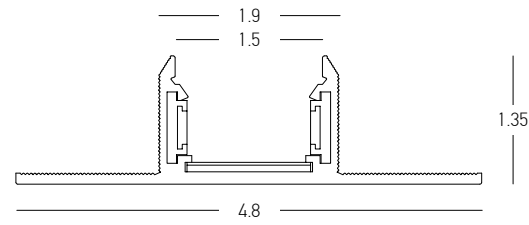

Trimless Slim Magnetic Track : 1m/2m/3m