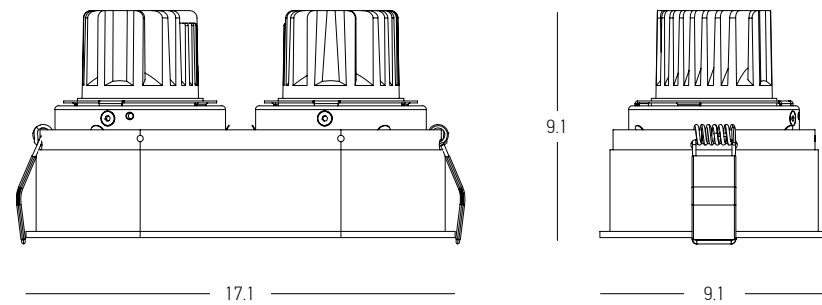

OSRAM

| CODE          | mA      | Watt | V      |
|---------------|---------|------|--------|
| 4062172151252 | 150-700 | 10   | 2.5-45 |

Power 2x 10W  
 Input 36V / 250mA  
 IP 44  
 Color Temperature 3000K  
 Lumen 1440Lm  
 Cri 90  
 Dimensions L: 17.1cm W: 9.1cm H: 9.1cm  
 Cutting Hole 8.5 x 16.5cm  
 Beam Angle 38°  
 Material Aluminium  
 Depth Required ITL: 10cm  
 Suggested On-Off Driver D-iT FIT20 / Parallel Connection  
 Suggested DALI Driver D-DALI20 / Parallel Connection  
 Special Feature Movable  
 Stick Ø: 4.5cm  
 Color Sandy White / **Code S175**  
 Color Sandy Black / **Code S176**