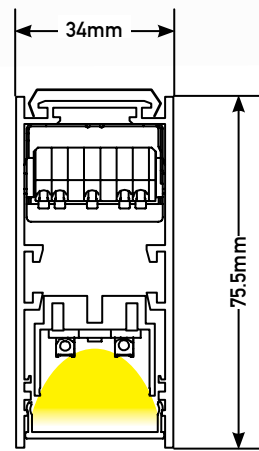

Ceiling Your Code : **31** _____
Length Driver Kelvin Set Body Color

Pendant Your Code : **32** _____
Length Driver Kelvin Set Body Color

Select technical features to configure your code.

Length*	Driver	Kelvin	Set	Body Color
058 = 58cm	O = ON-OFF	3 = 3000K	E = HE	W = SANDY WHITE
086 = 86cm	D = DALI	4 = 4000K	O = HO	B = SANDY BLACK
114 = 114cm				
142 = 142cm				
170 = 170cm				
198 = 198cm				
226 = 226cm				

*Make your choices from the above dimensions only. Is not an open edit length profile.