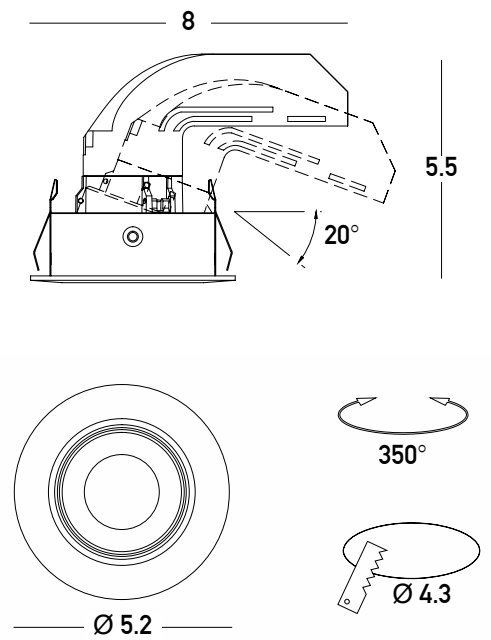

Power 6.5W
Input 36V, 150mA
Color Temperature 3000K
Lumen 361Lm
Cri 90
Dimensions Ø: 5.2cm L: 8cm H: 5.5cm
Beam Angle 30°
Cutting Hole Ø: 4.3cm
Depth Required JTl : 6cm
Material Aluminium
Suggested On-Off Driver LS-6-150 for 1 Fixture (pass from the hole)
Suggested DALI Driver 4062172151252 for 1 Fixture (remote application)
Special Feature Adjustable
Color White Matt / **Code S140**