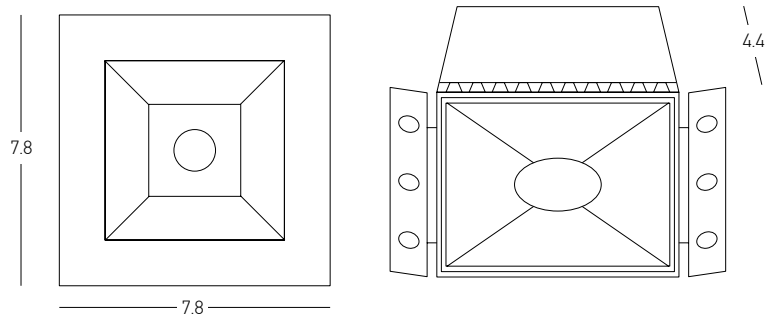

Bulb 1x GU10 LED
Power 10W MAX
Input 220-240V, 50/60Hz
Dimensions Ø: 8.5cm H: 4.2cm
Cutting Hole Ø: 8.5cm
Material Aluminium - Plastic Reflector
Depth Required $\square$: 10cm
Special Feature GU10 Lampholder Not Included
Suggested Lamp COIN 50 (page 278) **OSRAM**
Color Sandy White - Black Reflector / **Code S089**
Color Sandy White - White Reflector/ **Code S088**

Bulb 1x GU10 LED
Power 10W MAX
Input 220-240V, 50/60Hz
Dimensions L: 7.8cm W: 7.8cm H: 4.4cm
Cutting Hole 7.9 x 7.9cm
Material Aluminium
Depth Required $\square$: 10cm
Special Feature GU10 Lampholder Not Included
Suggested Lamp COIN 50 (page 278) **OSRAM**
Color Sandy White - Black Reflector / **Code S091**
Color Sandy White - White Reflector/ **Code S090**