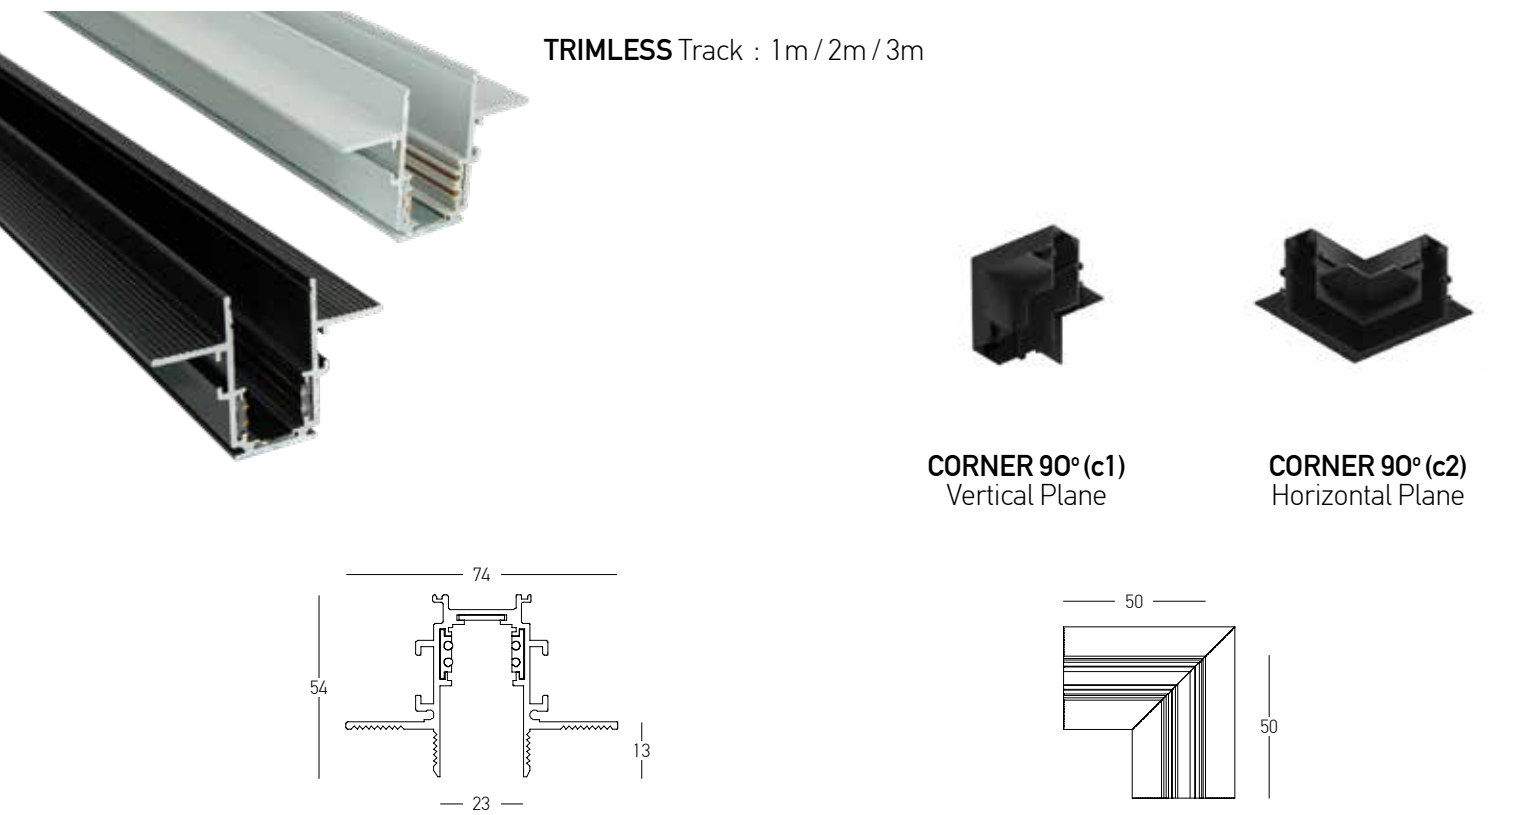

Track Code	Size	Color	Corner Code	Plane	Color
2083B-1	1m	Sandy Black	2083B-C1	Vertical	Sandy Black
2083W-1	1m	Sandy White	2083W-C1	Vertical	Sandy White
2083B-2	2m	Sandy Black	2083B-C2	Horizontal	Sandy Black
2083W-2	2m	Sandy White	2083W-C2	Horizontal	Sandy White
2083B-3	3m	Sandy Black			
2083W-3	3m	Sandy White			

Notice : For corners type C1 required also to order 20105 and for type C2 20104

Track Code	Size	Color	Corner Code	Plane	Color
2082B-1	1m	Sandy Black	2082B-C1	Vertical	Sandy Black
2082W-1	1m	Sandy White	2082W-C1	Vertical	Sandy White
2082B-2	2m	Sandy Black	2082B-C2	Horizontal	Sandy Black
2082W-2	2m	Sandy White	2082W-C2	Horizontal	Sandy White
2082B-3	3m	Sandy Black			
2082W-3	3m	Sandy White			

Notice : For corners type C1 required also to order 20105 and for type C2 20104