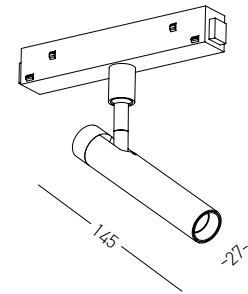

Power 5W
Input 48V
Color Temperature 3000K
Lumen 363Lm
Cri 80
Dimensions Ø: 27mm H: 145mm
Beam Angle 24°
Non Dimmable ☒
Material Aluminium
Color Sandy Black / **Code 20179**
Color Gold / **Code 20180**

OSRAM