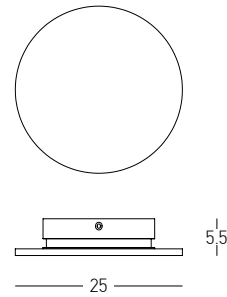

Power 9.2W
Input 220-240V , 50/60Hz
Color Temperature 3000K
Lumen 460Lm
Cri 80
Dimensions Ø: 25cm L: 5.5cm
Material Gypsum
Color Pure White / **Code 20272**