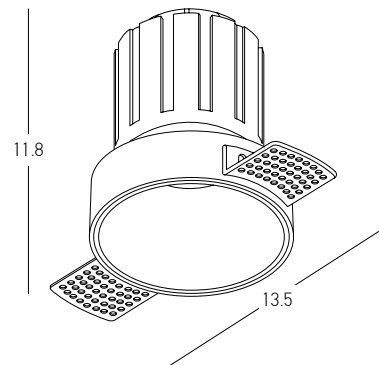

Power 15W
Input 220-240V, 50/60Hz
Color Temperature 3000K
Lumen 1125Lm
Cri 90
Dimensions Ø: 8.2cm W: 13.5cm H: 11.8cm
Cutting Hole Ø: 8.2cm
Beam Angle 36°
Material Aluminium
Depth Required JTL : 12cm
Driver On-Off Included (350mA) (pass from the hole)
Suggested DALI Driver 4052899548190 (pass from the hole)
Color Sandy White / **Code S097**