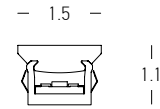

Power 6W
Input 48V
Color Temperature 3000K
Lumen 408Lm
Cri 90
Dimensions L: 30cm W: 1.5cm H: 1.1cm
Beam Angle 110°
DALI Dimmable ☉
Material Aluminium - PC Diffuser
Color Sandy Black / **Code 23110**