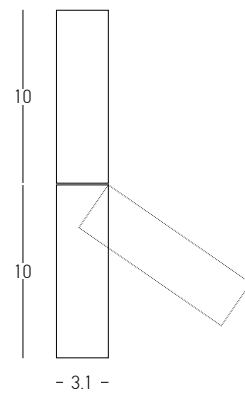

Power 5W
Input 220-240V, 50/60Hz
Color Temperature 3000K
Lumen 380Lm
Cri 90
Dimensions Ø: 3.1cm H: 20cm
Beam Angle 24°
Material Aluminium- Acrylic
Driver On-Off Included (200mA)
Suggested DALI Driver D-EG-5 (remote application)
Special Feature Rotation and Tilt Up-Down
Color Sandy White / **Code S216**
Color Sandy Black / **Code S217**