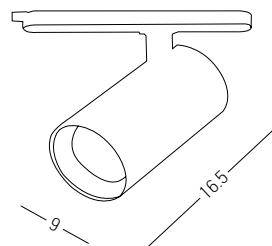

Power 38W
Input 220-240V, 50/60Hz
Color Temperature 3000K | 4000K
Lumen 3759Lm
Cri 80
Dimensions Ø: 9cm H: 16.5cm
Material Aluminium
Special Feature 3 Phase Track Light Driver on Track

Code S066-

Select technical features to configure your code.

Kelvin	Body Color	Beam Angle
3 = 3000K	W = SANDY WHITE	15 = 15°
4 = 4000K	B = SANDY BLACK	24 = 24°
		36 = 36°

Your Code : **S065-**
Kelvin Body Color Beam Angle

Your Code : **S066-**
Kelvin Body Color Beam Angle