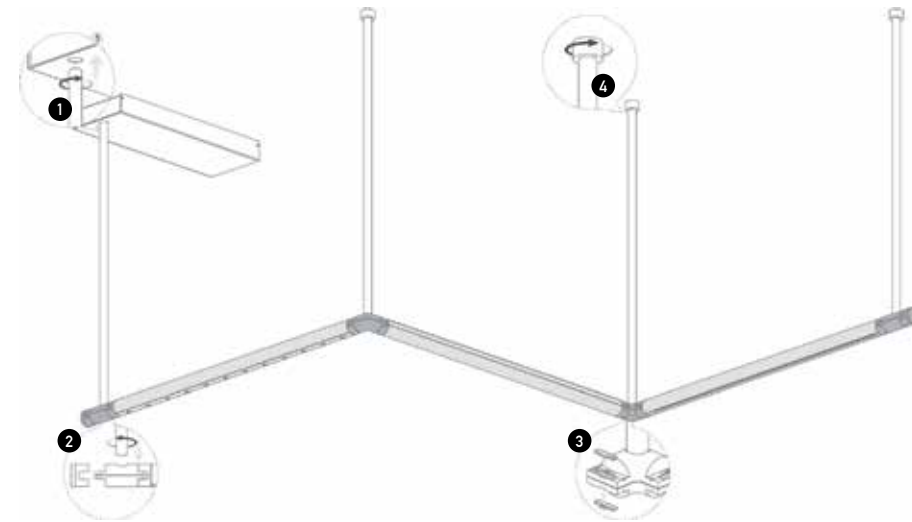

SPOT TUBE

U MAGNETIC TRACK

 Power Supply Connection

Feeder Tube needs to be used in conjunction with Power Supply 48V.  
 End Cap and Inner Connector is needed at combined tail end.  
 Each group of circuits should not exceed 200W.  
 Insulator block circuit should be used in circuit grouping.