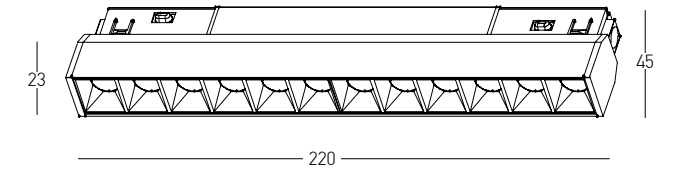

Power 8W
Input 48V
Color Temperature 2700K | 3000K | 4000K
Lumen 675Lm | 693Lm | 713Lm
Cri 80
Dimensions L: 220mm W: 23mm H: 45mm
Beam Angle 30°
DALI Dimmable ☉
Material Aluminium - Acrylic
Color 3000K Sandy Black / **Code 2091**
Color 4000K Sandy Black / **Code 2091-4B**
Color 2700K Sandy Black / **Code 2091-27B**

OSRAM

Power 8W
Input 48V
Color Temperature 3000K
Lumen 693Lm
Cri 80
Dimensions L: 220mm W: 23mm H: 45mm
Beam Angle 30°
Non Dimmable ☒
Material Aluminium - Acrylic
Color Sandy Black / **Code 2090**

OSRAM