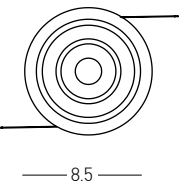

Non Adjustable Models...

Bulb 1x GU10 LED
Power 10W MAX
Input 220-240V, 50/60Hz
Dimensions Ø: 8.5cm H: 5.8cm
Cutting Hole Ø: 7.4cm
Material Aluminium - Plastic
Depth Required ITL : 10.5cm
Special Feature GU10 Lampholder Not Included
Suggested Lamp COIN 50 (page 278) **OSRAM**
Color Sandy White - Black Chrome / **Code S126**