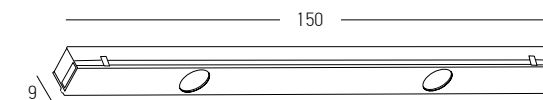

Power 2.5W
Input 24V
Color Temperature 3000K
Lumen 150Lm
Cri 97
Dimensions L: 150mm W: 11mm H: 9mm
Beam Angle 30°
DALI Dimmable ☐
Material Aluminium - Acrylic
Color Black Matt / **Code 22253**