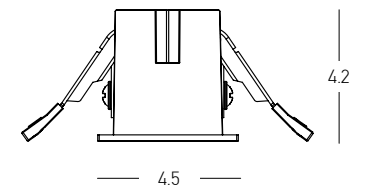

Power 3W
Input 3V / 700mA
Color Temperature 3000K
Lumen 180Lm
Cri 90
Dimensions L: 4.5cm W: 4.5cm H: 4.2cm
Cutting Hole L: 4.2cm W: 3.7cm
Beam Angle 36°
Material Aluminium
Depth Required JTL : 6cm
Suggested On-Off Driver LS-3-700 for 1 Fixture (pass from the hole)
Suggested DALI Driver 4062172151252 for 1 Fixture (pass from the hole)
Color Sandy Black / **Code S190**
Color Sandy White / **Code S189**

CODE	mA	Watt	V
LS-3-700	700	3	max 10

OSRAM

CODE	mA	Watt	V
4062172151252	150-700	10	2.5-45