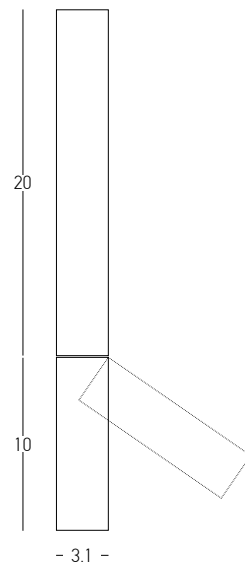

Power 5W
Input 220-240V, 50/60Hz
Color Temperature 3000K
Lumen 380Lm
Cri 90
Dimensions Ø: 3.1cm H: 20cm
Beam Angle 24°
Material Aluminium- Acrylic
Driver On-Off Included (200mA)
Suggested DALI Driver D-EG-5 (remote application)
Special Feature Rotation and Tilt Up-Down
Color Sandy White / **Code S216**
Color Sandy Black / **Code S217**

Power 5W
Input 220-240V, 50/60Hz
Color Temperature 3000K
Lumen 380Lm
Cri 90
Dimensions Ø: 3.1cm H: 30cm
Beam Angle 24°
Material Aluminium- Acrylic
Driver On-Off Included (200mA)
Suggested DALI Driver D-EG-5 (remote application)
Special Feature Rotation and Tilt Up-Down
Color Sandy White / **Code S218**
Color Sandy Black / **Code S219**

CODE	mA	Watt	V
D-EG-5	120	5	9-42