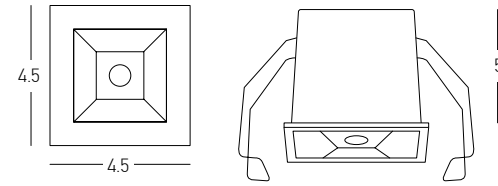

Power 3W
Input 220-240V, 50/60Hz
Color Temperature 3000K
Lumen 150Lm
Cri 90
Dimensions L: 4.5cm W: 4.5cm H: 5cm
Cutting Hole 3.5 x 3.5cm
Beam Angle 30°
Non Dimmable ☒
Material Aluminium
Depth Required JT: 5.5cm
Driver Included (700mA)
Color Sandy White - Black / **Code S084**