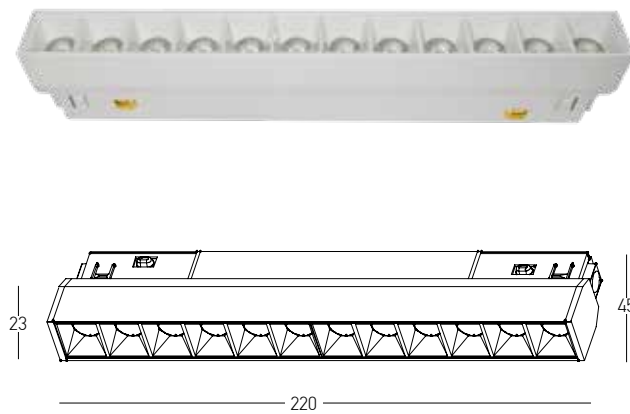

Power 8W
Input 48V
Color Temperature 3000K
Lumen 693Lm
Cri 80
Dimensions L: 220mm W: 23mm H: 45mm
Beam Angle 30°
DALI Dimmable ☐
Material Aluminium - Acrylic
Color Sandy White / Code 2091-3W

OSRAM