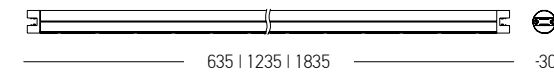

Track Code	Size
23144	635mm
23142	1235mm
23143	1835mm

Power 25W | 50W | 75W
Input 48V
Color Temperature 3000K
Lumen 1966Lm | 2812Lm | 3708Lm
Cri 90
Dimensions Ø: 30mm L: 635mm | 1235mm | 1835mm
Beam Angle 20°
DALI Dimmable ☉
Material Aluminium - Acrylic
Special Feature Up-Down Light
Color Black Matt