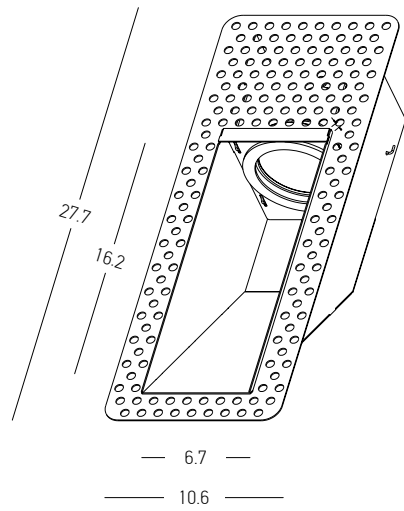

Bulb	1x GU10
Power	40W MAX
Input	220-240V, 50/60Hz
Dimensions	L: 7.2cm W: 6.7cm H: 16.2cm
Cutting Hole	W: 7cm H: 24.5cm
Material	Metal
Depth Required	7cm
Special Feature	GU10 Lampholder Included
Color	Sandy White / Code S147