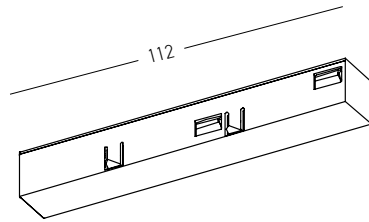

Accessories for All Tracks

Color : Black (RAL 9005)

Feeder for 48V Magnetic Tracks
30cm Cable Available
Code 2096 / Color Black
Code 2096-W / Color White