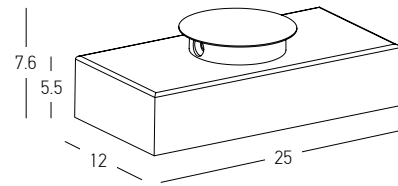

Ceiling / Wall Base for 24V Light System

Power 200W
Input 220-240V, 50/60Hz
Output 24V
Dimensions L: 25cm W: 12cm H: 7.6cm
Non Dimmable ☒
Material Aluminium
Driver Included
Special Feature Plug & Play With Jack System
Color Sandy Black / **Code 20139**