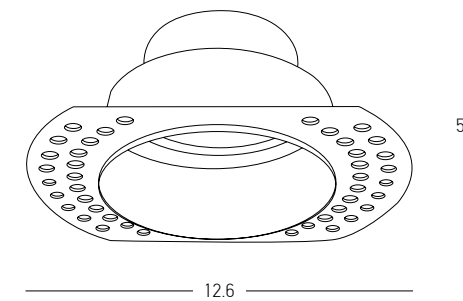

**Recessed Box for Concrete Application (for E332-E333)**

Dimensions L: 26cm W: 4.3cm H: 10cm  
 Material Galvanized Steel  
 Hole 14.5cm x 4cm  
 Color Natural / **Code E333-4-BOX**

Bulb 1x GU10  
 Power 50W MAX  
 Input 220-240V, 50/60Hz  
 IP 65  
 Dimensions L: 12.6cm W: 9.4cm H: 5.5cm  
 Cutting Hole Ø: 8cm  
 Material Metal - Glass  
 Depth Required 111: 10cm  
 Special Feature GU10 Lampholder Included  
 Color Sandy Black / **Code S162**