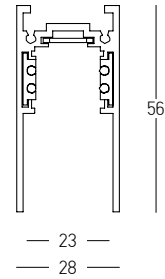

Power by :  
**CASAMBI**  
 Available App on :

DESIGN YOUR OWN LIGHTING...

48V ROUNDED RECTANGLE MAGNETIC SYSTEM | p.078-091

**SURFACE | PENDANT** Track : 1m / 2m / 3m

| Track Code | Size | Color       |
|------------|------|-------------|
| 22273B-1   | 1m   | Sandy Black |
| 22273B-2   | 2m   | Sandy Black |
| 22273B-3   | 3m   | Sandy Black |