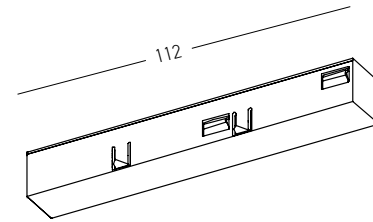

Feeder for 48V Magnetic Tracks
200cm Cable Available
Code 2096-2M / Color Black
Code 2096-W2M / Color White