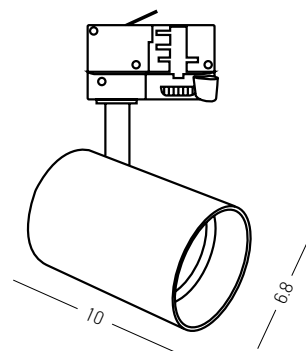

Power 8W
Input 220-240V, 50/60Hz
Color Temperature 3000K
Lumen 600Lm
Cri 80
Dimensions Ø: 7cm L: 4cm H: 10cm
Beam Angle 36°
Dimmable Triac ☐
Material Aluminium
Special Feature 3 Phase Track Light
Included Honeycomb

Color Sandy Black / **Code Z65644T-B**
Sandy White / **Code Z65644T-W**

Bulb 1x GU10 LED
Power 10W MAX
Input 220-240V, 50/60Hz
Dimensions Ø: 6.8cm H: 10cm
Material Aluminium
Special Feature 3 Phase Track Light

Color Brushed Brass / **Code Z65105NT-BB**
Metal Grey / **Code Z65105NT-G**