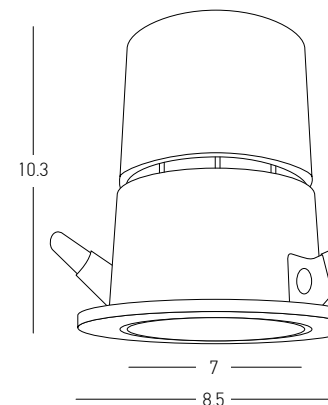

Power 15W
Input 220-240V, 50/60Hz
Color Temperature 3000K
Lumen 1125Lm
Cri 90
Dimensions Ø: 8.5cm H: 10.3cm
Cutting Hole Ø: 7.8cm
Beam Angle 30°
Non Dimmable ☒
Material Aluminium
Depth Required JT: 11cm
Driver Included (350mA)
Color White Matt - Black Matt Reflector / **Code S071**