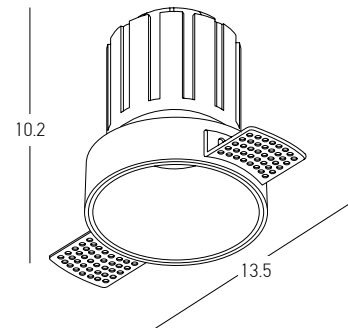

Power 9W
Input 220-240V, 50/60Hz
Color Temperature 3000K
Lumen 675Lm
Cri 90
Dimensions Ø: 8.2cm W: 13.5cm H: 10.2cm
Cutting Hole Ø: 8.2cm
Beam Angle 36°
Material Aluminium
Depth Required JTL : 10.5cm
Driver On-Off Included (200mA) (pass from the hole)
Suggested DALI Driver 4062172151252 (pass from the hole)
Color Sandy White / **Code S096**