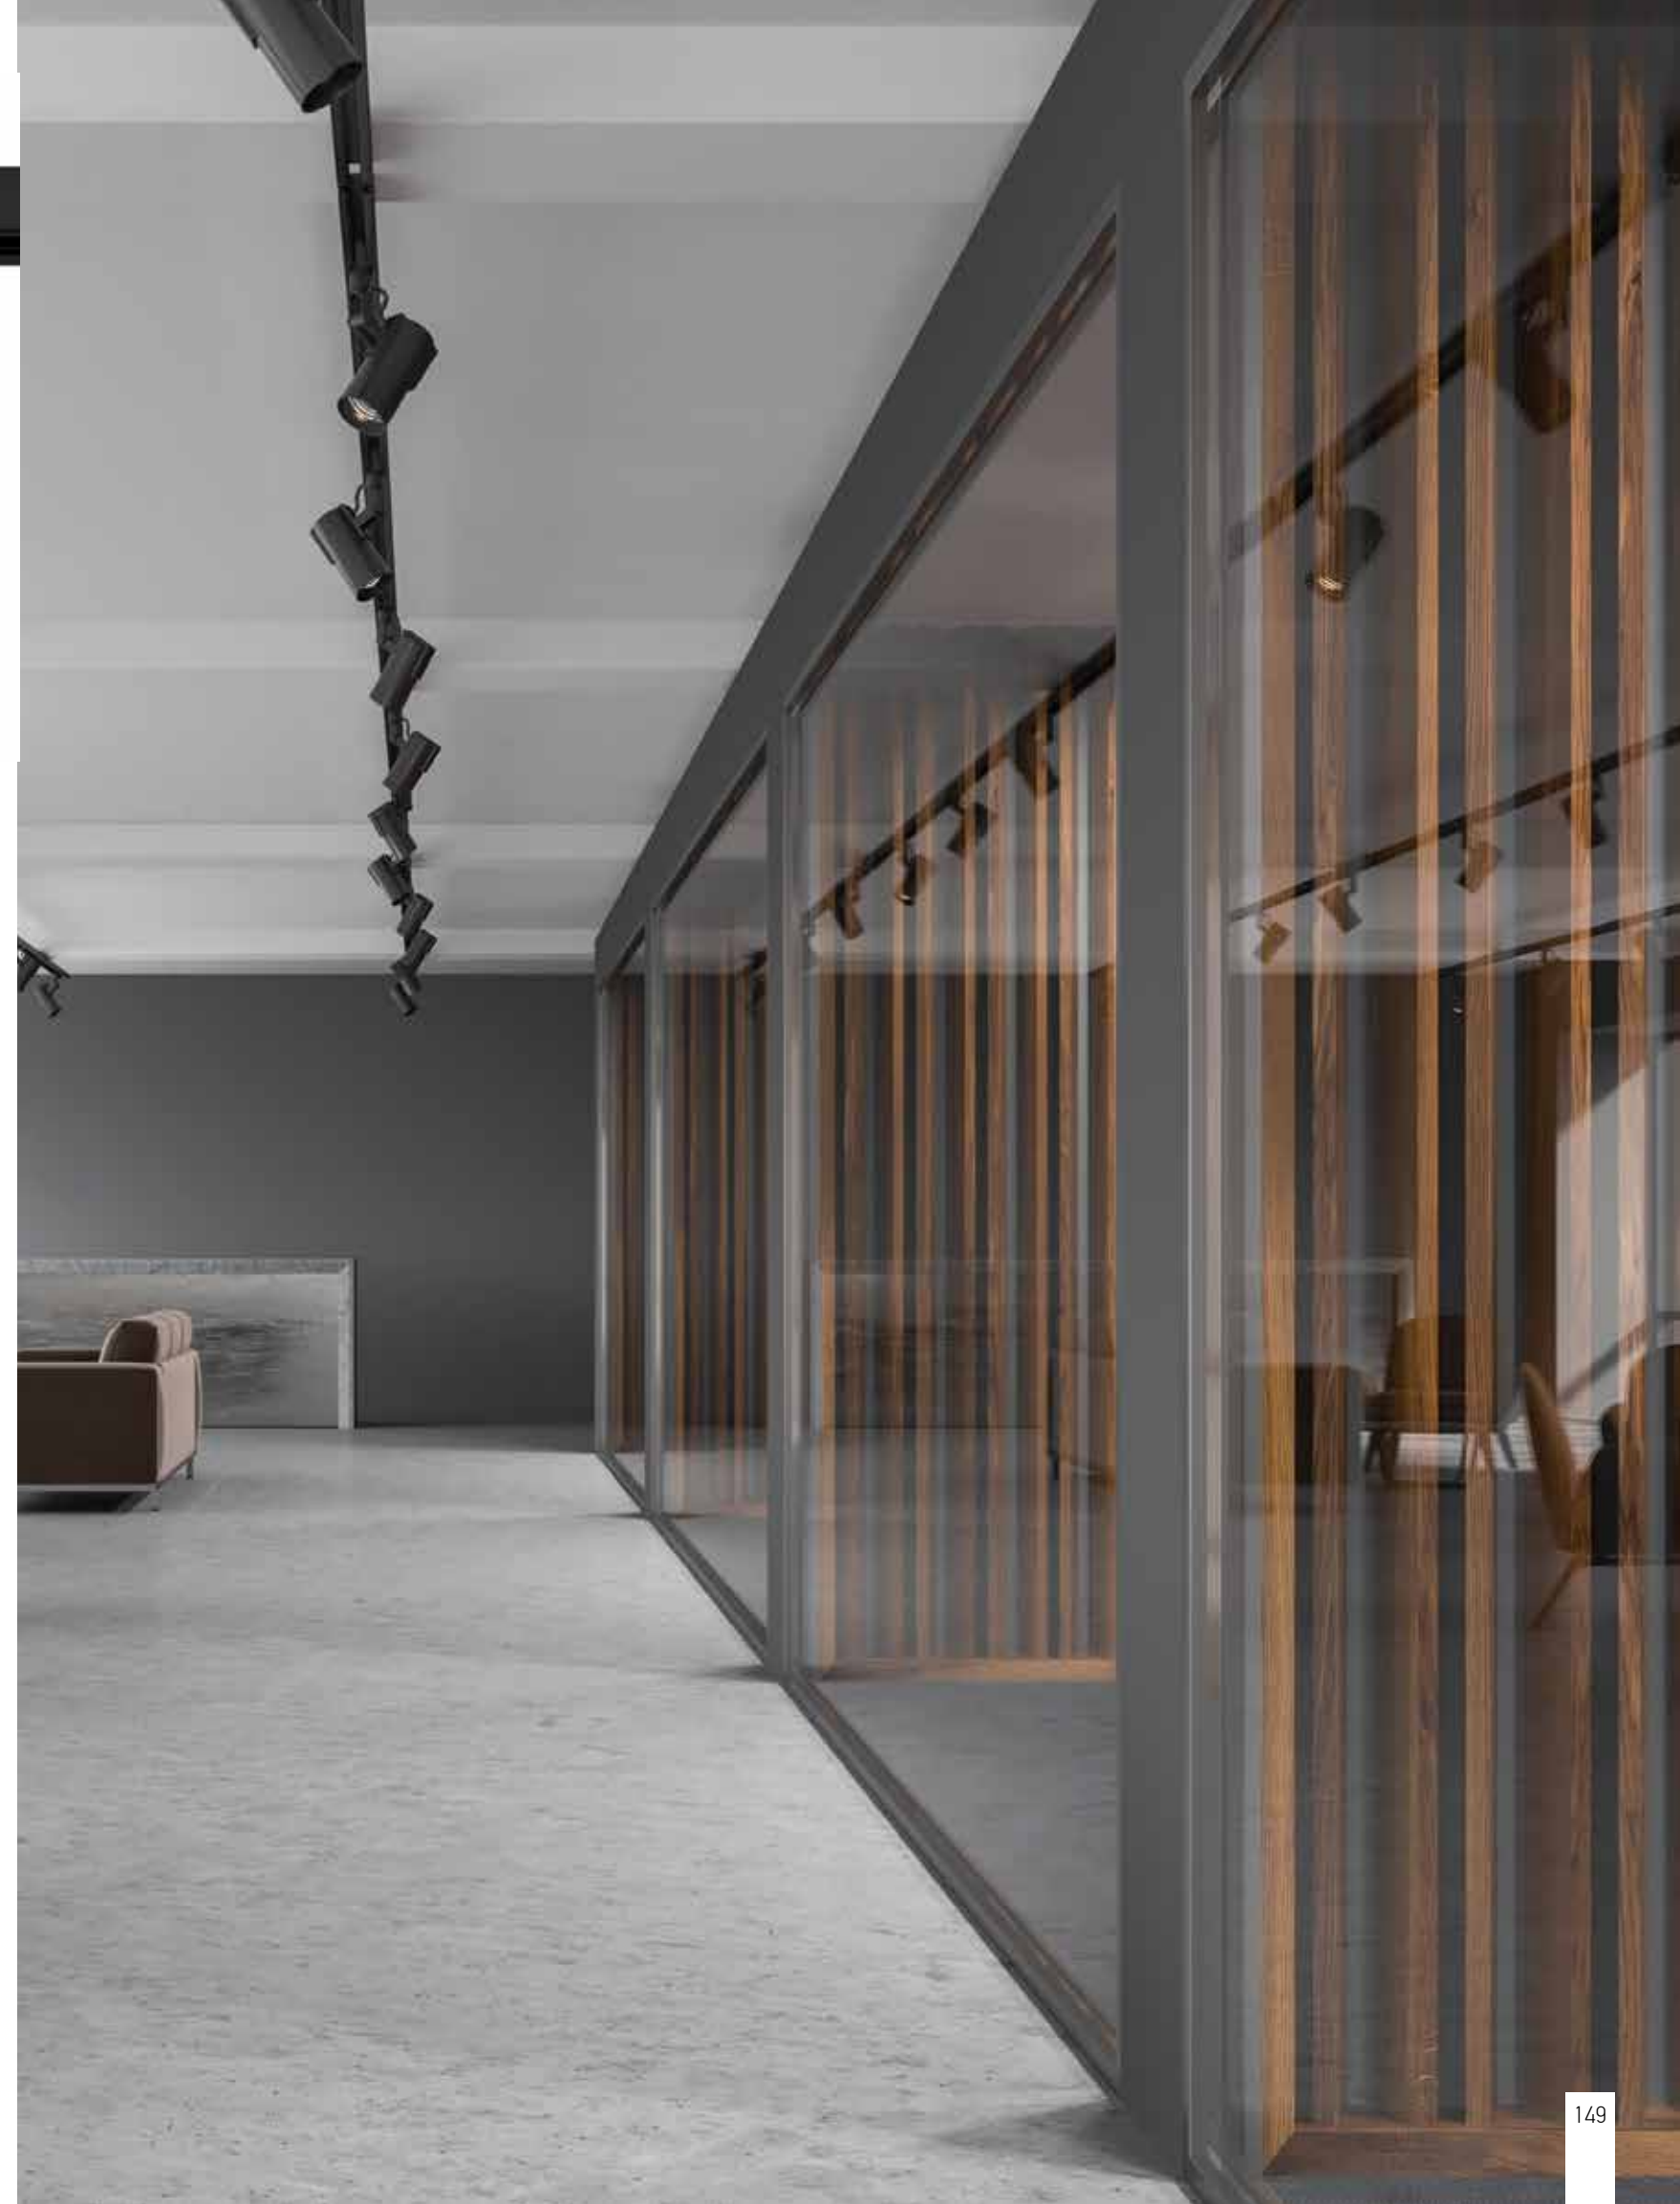

Select technical features to configure your code.

Kelvin	Body Color	Beam Angle
3 = 3000K	W = SANDY WHITE	15 = 15°
4 = 4000K	B = SANDY BLACK	24 = 24°
		36 = 36°

Your Code : **S065-**
Kelvin Body Color Beam Angle

Your Code : **S066-**
Kelvin Body Color Beam Angle