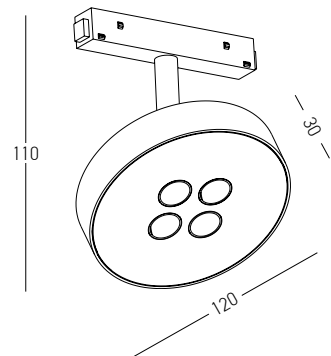

Power 12W
Input 48V
Color Temperature 3000K
Lumen 763Lm
Cri 80
Dimensions Ø: 120mm H: 110mm
Beam Angle 38°
Non Dimmable ☒
Material Aluminium
Color Sandy Black / **Code 20177**
Color Sandy White / **Code 20178**

OSRAM