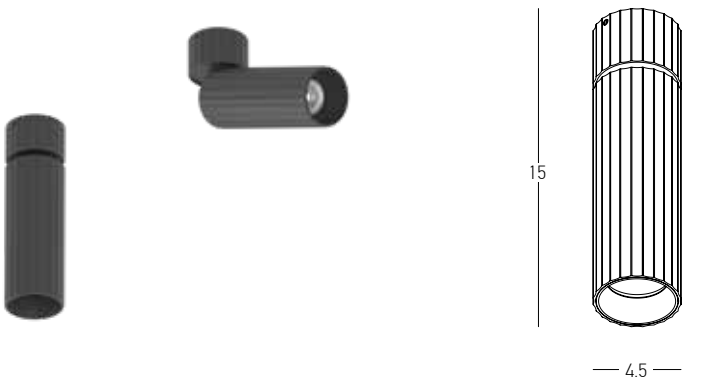

Power 7W
Input 220-240V, 50/60Hz
Color Temperature 3000K
Lumen 580Lm
Cri 90
Dimensions Ø: 4.5cm H: 15cm
Base Ø: 4.5cm H: 3cm
Beam Angle 36°
Material Aluminium
Special Feature Included LED Driver
Color Brushed Brass / **Code S120**
Color White Matt / **Code S121**
Color Black Matt / **Code S122**