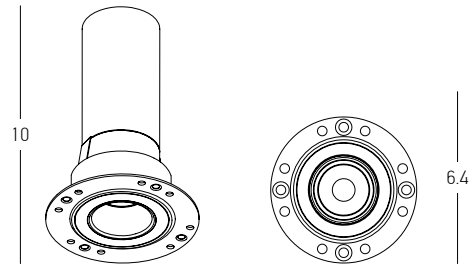

Power 7.5W
Input 36V / 180mA
Color Temperature 2700K | 3000K
Lumen 466-517Lm
Cri 90
Dimensions Ø: 4.1cm H: 10cm
Beam Angle 35°
Cutting Hole Ø: 4.4cm
Depth Required Υ : 10.5cm
Material Aluminium
Suggested On-Off Driver D-OT FIT8 for 1 Fixture (pass from the hole)
Suggested DALI Driver 4062172151252 for 1 Fixture (remote application)
Color 3000K White Matt / **Code S185**
Color 2700K White Matt / **Code S186**