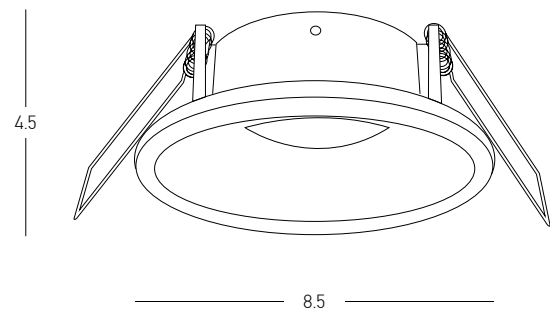

Bulb 1x GU10  
 Power 50W MAX  
 Input 220-240V, 50/60Hz  
 IP 65  
 Dimensions Ø: 8.5cm H: 4.5cm  
 Cutting Hole Ø: 7.5cm  
 Material Aluminium  
 Depth Required  $\downarrow$ : 10.5cm  
 Special Feature GU10 Lampholder Included  
 Color Black Matt / **Code S046**  
 Color White Matt / **Code S045**