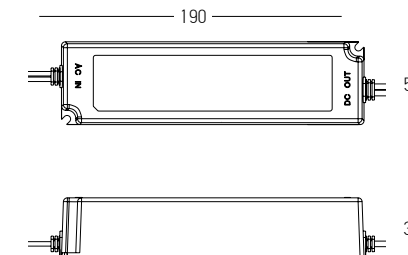

Remote Driver 100W
48V
5Years Guarantee
ON-OFF / **Code 20296**
DALI KIT / **Code 20298**
PUSH BUTTON KIT / **Code 20301**
BLUETOOTH KIT / **Code 20304**