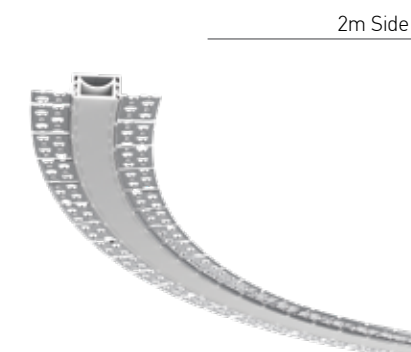

2m Profile for Heat Dissipation, Aluminium / Code 20202

2m Profile + Opal PC Cover, Aluminium

End Caps

90° Horizontal Connector

90° Vertical Connector

| Profile Set      |   |
|------------------|---|
| <b>20328</b>     | 2m Aluminium Profile + 2m Opal PC Cover + 2pcs End Caps |
| <b>20328-HC</b>  | 1pc Horizontal Connector                                |
| <b>20328-VC</b>  | 1pc Vertical Connector                                  |
| <b>20328-OP1</b> | 10m Opal PC Cover                                       |
| <b>20328-OP2</b> | 20m Opal PC Cover                                       |