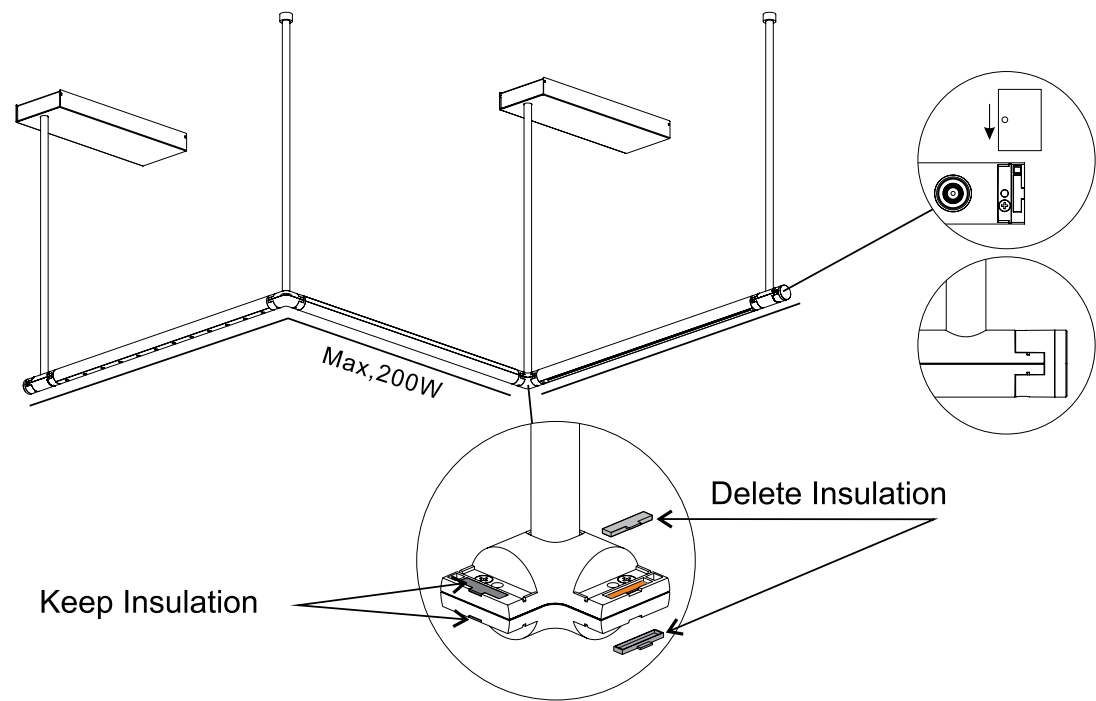

WARNING

Each group of circuits should not exceed 200W.
Circuit grouping, need to block the circuit.