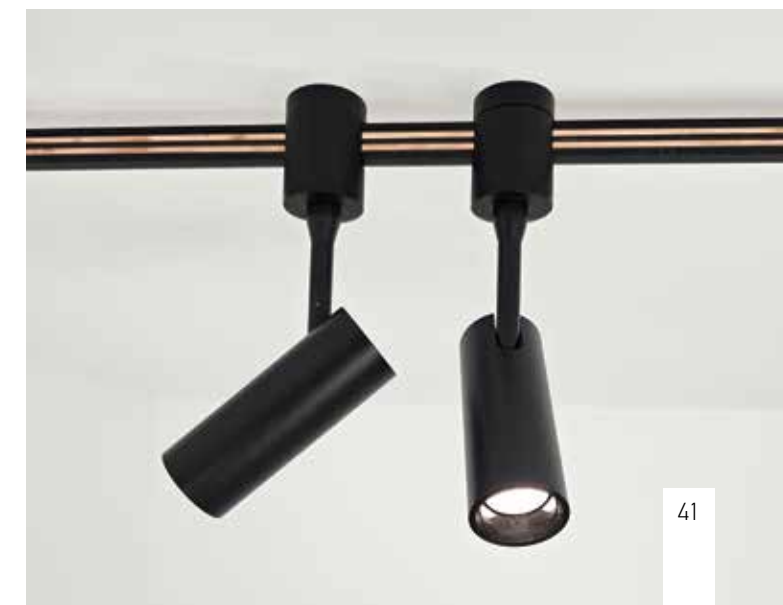

Power 10W
Input 24V
Color Temperature 3000K
Lumen 832Lm
Cri 90
Dimensions L: 30cm W: 3.4cm H: 5cm
Beam Angle 120°
DALI Dimmable ☉
Material Aluminium - PC Diffuser
Special Feature This light can also be used as connector between 2 tracks
Color Sandy Black / **Code 23182**

Power 10W
Input 24V
Color Temperature 3000K
Lumen 795Lm
Cri 90
Dimensions L: 13.5cm W: 3.4cm H: 5cm
Beam Angle 40°
DALI Dimmable ☉
Material Aluminium - Acrylic
Color Sandy Black / **Code 23183**

Power 5W
Input 24V
Color Temperature 3000K
Lumen 378Lm
Cri 80
Dimensions Ø: 3.8cm H: 10cm
Beam Angle 36°
DALI Dimmable ☉
Material Aluminium
Color Sandy Black / **Code 23184**

Power 5W
Input 24V
Color Temperature 3000K
Lumen 378Lm
Cri 80
Dimensions Ø: 3.8cm H: 10cm
Beam Angle 36°
DALI Dimmable ☉
Material Aluminium
Color Gold Matt / **Code 23185**