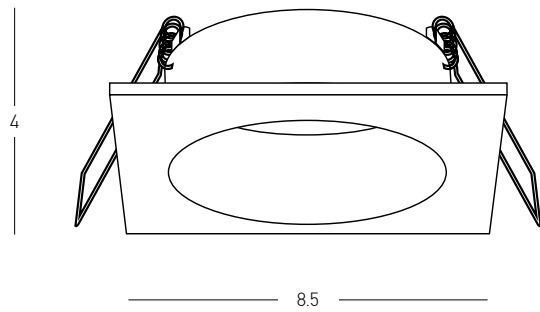

Bulb 1x GU10
Power 50W MAX
Input 220-240V, 50/60Hz
IP 65
Dimensions L: 8.5cm W: 8.5cm H: 4cm
Cutting Hole Ø: 6.8cm
Material Aluminium
Depth Required Υ : 8.3cm
Special Feature GU10 Lampholder Included
Color Sandy White / **Code S165**
Color Sandy Black / **Code S166**