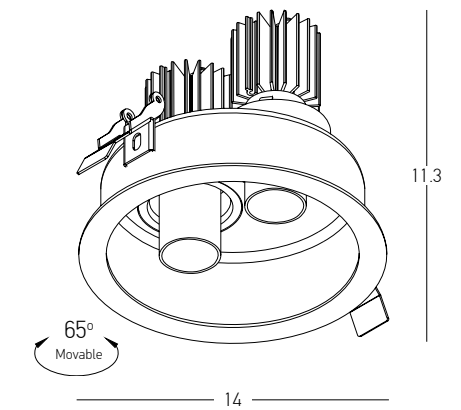

Power 9W
Input 220-240V, 50/60Hz
Color Temperature 2700K
Lumen 596Lm
Cri 90
Dimensions L: 8.2cm W: 8.2cm H: 9.6cm
Beam Angle 36°
Cutting Hole L: 7.5cm W: 7.5cm
Material Aluminium
Special Feature Adjustable
Included LED Driver
Color Sandy Black / **Code S145**

Power 2x 9W
Input 220-240V, 50/60Hz
Color Temperature 3000K
Lumen 1620Lm
Cri 80
Dimensions Ø: 14cm H: 11.3cm
Beam Angle 18°
Cutting Hole Ø: 12.8cm
Material Aluminium
Special Feature Movable
Included LED Driver
Color Sandy Black / **Code 1926**
Color Sandy White / **Code 1927**