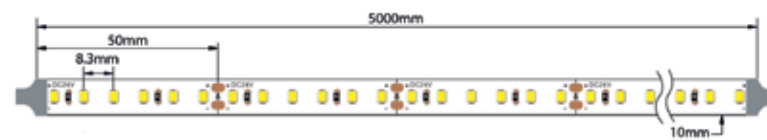

-LED STRIP 2400K 12W/m

Code	IP	Kelvin	CRI	Watt	Lm/m
LS05	20	2400	90	12W/m	1200

Lumen Efficiency 100Lm/W
SDCM 3
Ra 90
LEDs/m 120
Voltage DC24V
Width 10mm
Unit Cut 50mm
Life Span 20000H
Waterproof Rate IP20

Dimming Options

1. DALI Dimming : Dali Driver 24V + Switch DALI MCU . Suitable with Drivers to Page : 275
2. BLUETOOTH Dimming : Element Driver 24V+OT BLE (CASAMBI App) . Suitable with Drivers to Page : 274 | 276
3. PHASECUT Dimming : Suitable with PhaseCut Drivers to Page : 276
4. 1-10 Dimming : 1-10 Driver 24V . Suitable with 1-10V Drivers to Page : 276
5. PUSH BUTTON Dimming : Dali Driver 24V to Page : 275