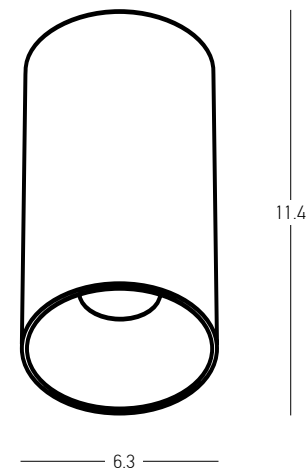

Bulb 1x GU10
Power 40W MAX
Dimensions Ø: 6.3cm H: 11.4cm
Material Aluminium
Special Feature GU10 Lampholder Included
Color Black Matt / **Code S001**
Color White Matt / **Code S002**