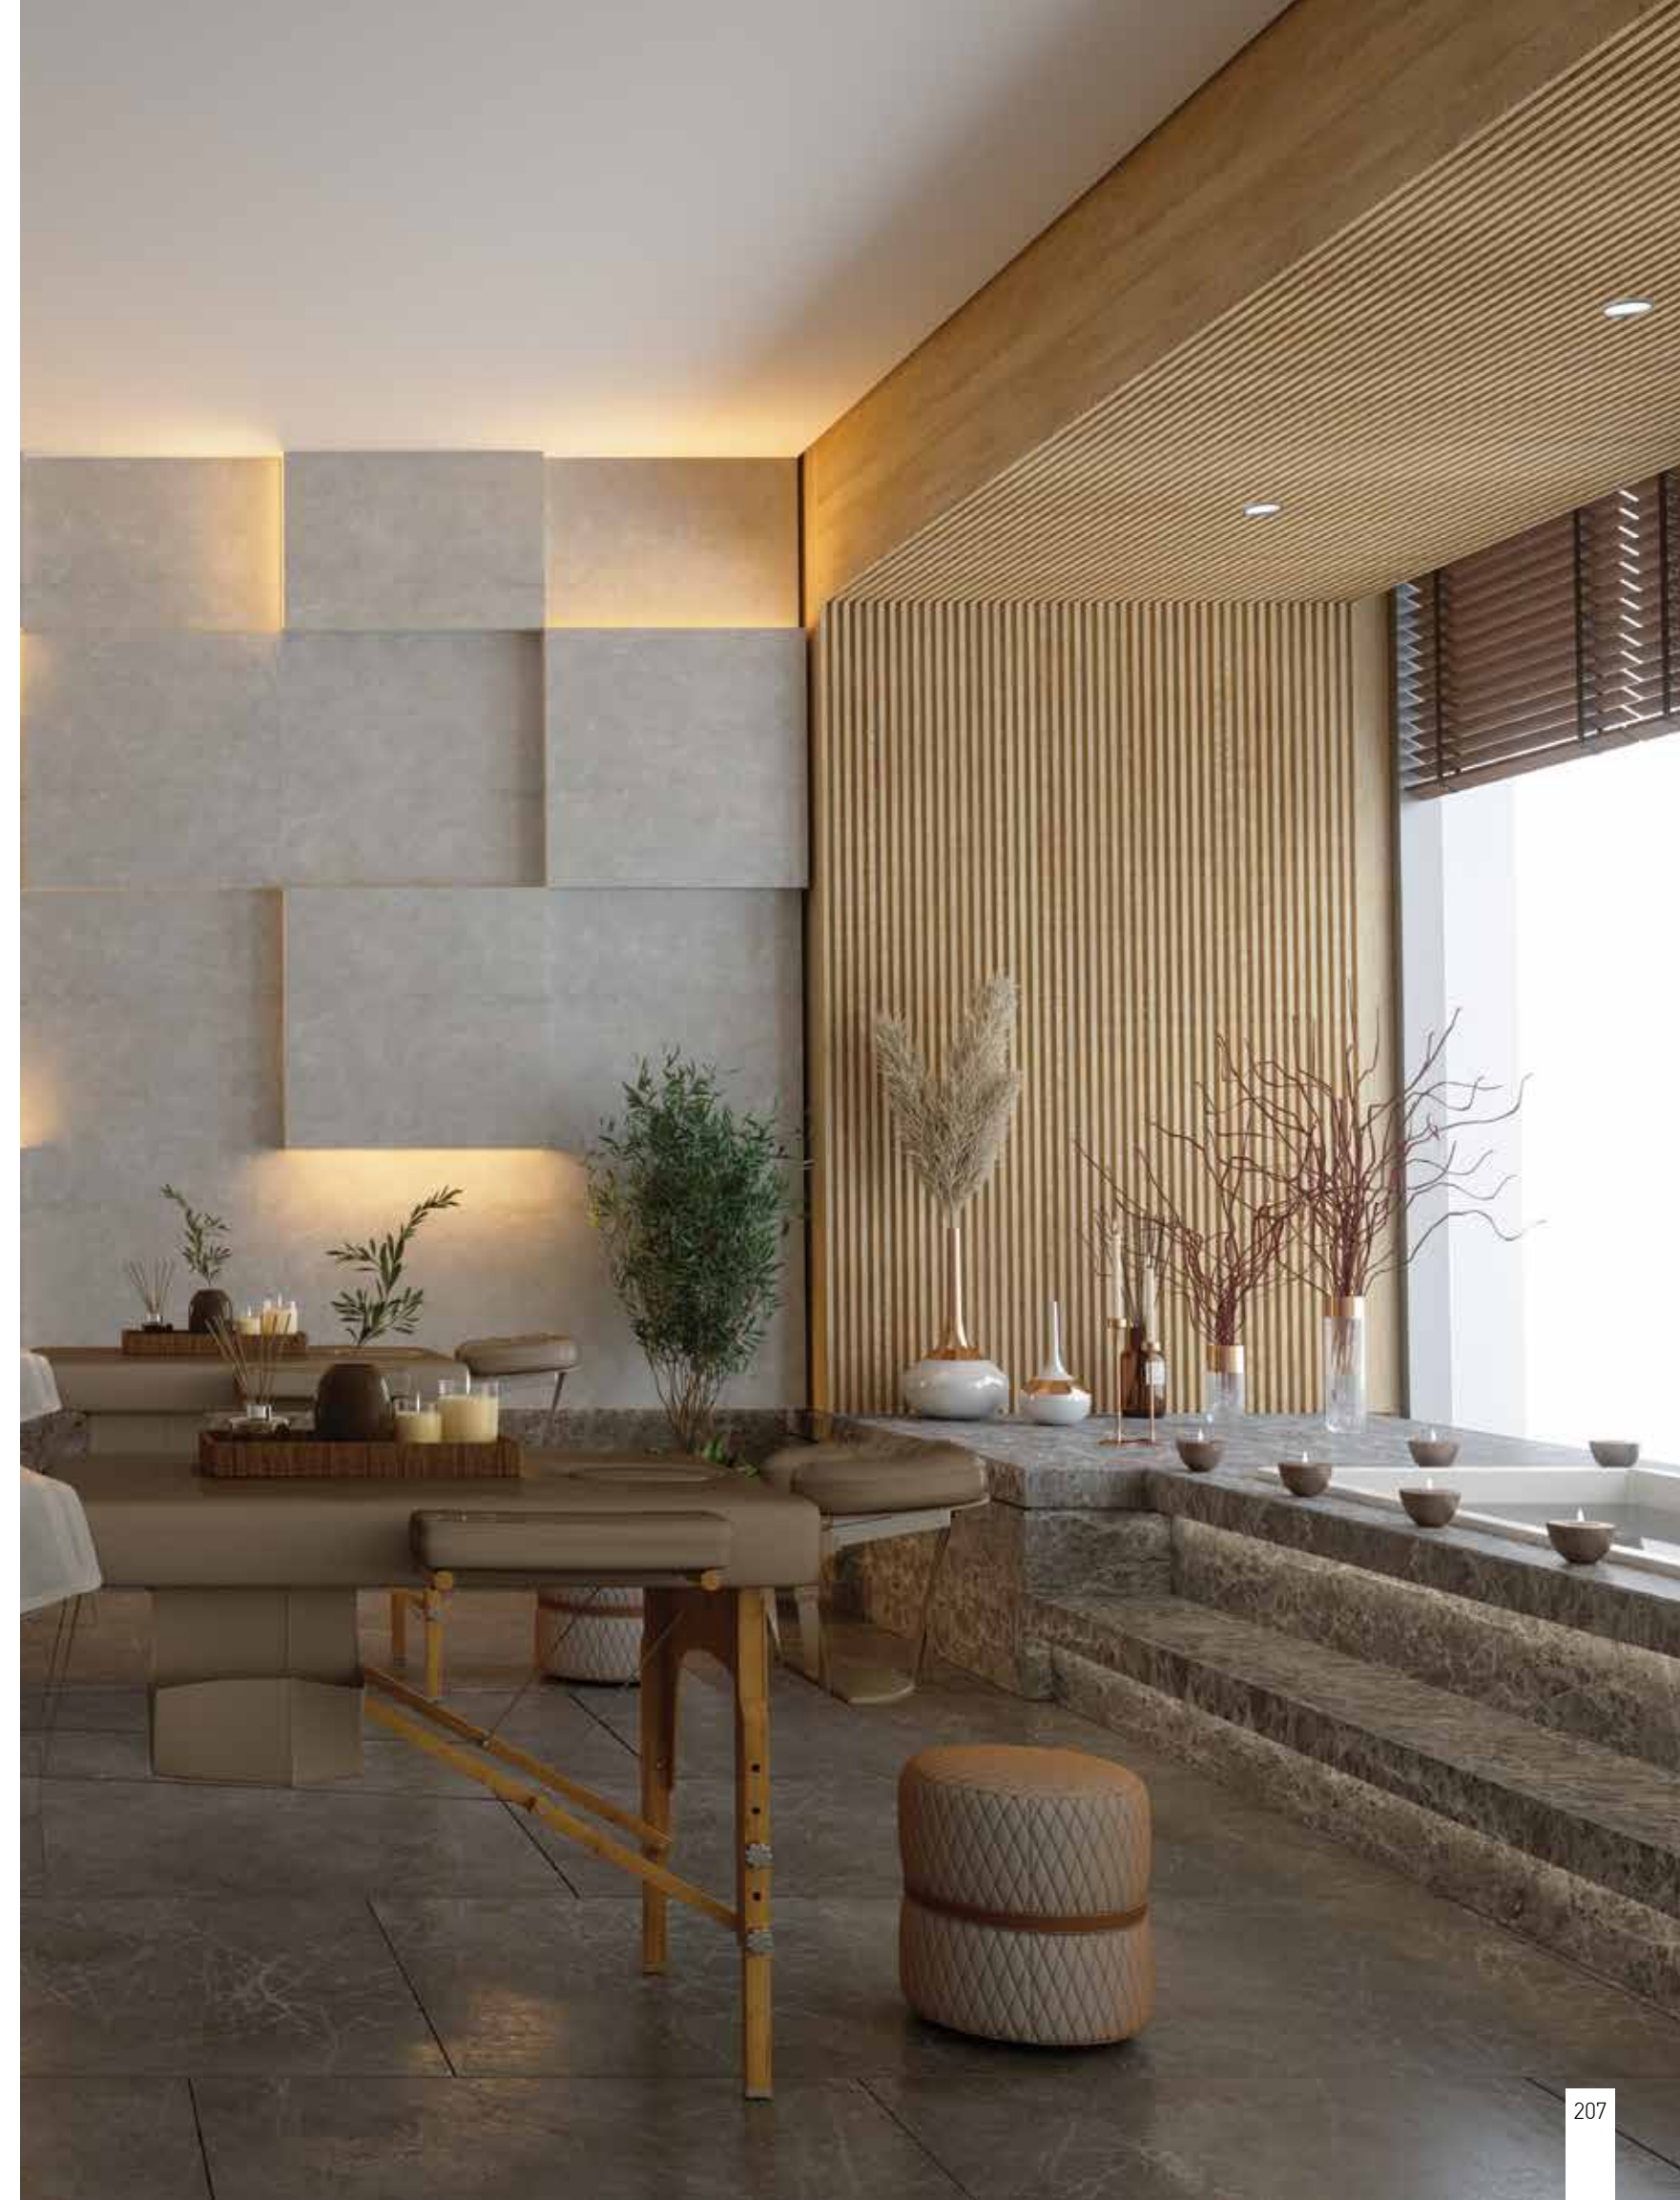

Bulb 1x GU10  
 Power 50W MAX  
 Input 220-240V, 50/60Hz  
 IP 65  
 Dimensions Ø: 8.5cm H: 4.5cm  
 Cutting Hole Ø: 7.5cm  
 Material Aluminium  
 Depth Required  $\downarrow$ : 10.5cm  
 Special Feature GU10 Lampholder Included  
 Color Black Matt / **Code S046**  
 Color White Matt / **Code S045**