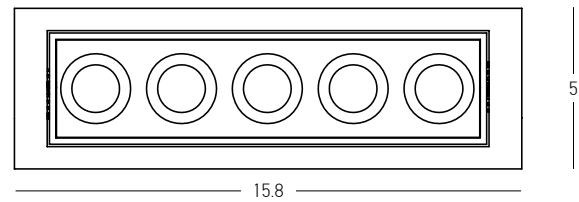

ARCHITECTURAL LIGHTING | DOWNLIGHT RECESSED & TRIMLESS LED SPOTS

Power 12W
Input 15V / 700mA
Color Temperature 3000K
Lumen 800Lm
Cri 90
Dimensions L: 15.8cm W: 5cm H: 4.2cm
Cutting Hole L: 15cm W: 4.5cm
Beam Angle 36°
Material Aluminium
Depth Required JTL : 5cm
Suggested On-Off Driver KEDH012 for 1 Fixture (pass from the hole)
Suggested DALI Driver 4052899548190 for 1 Fixture (pass from the hole)
Special Feature Adjustable
Color Sandy White / **Code S195**
Color Sandy Black / **Code S196**

CODE	mA	Watt	V
KEDH012	700	12	9-18

OSRAM

CODE	mA	Watt	V
4052899548190	150-1050	15	7.5-54