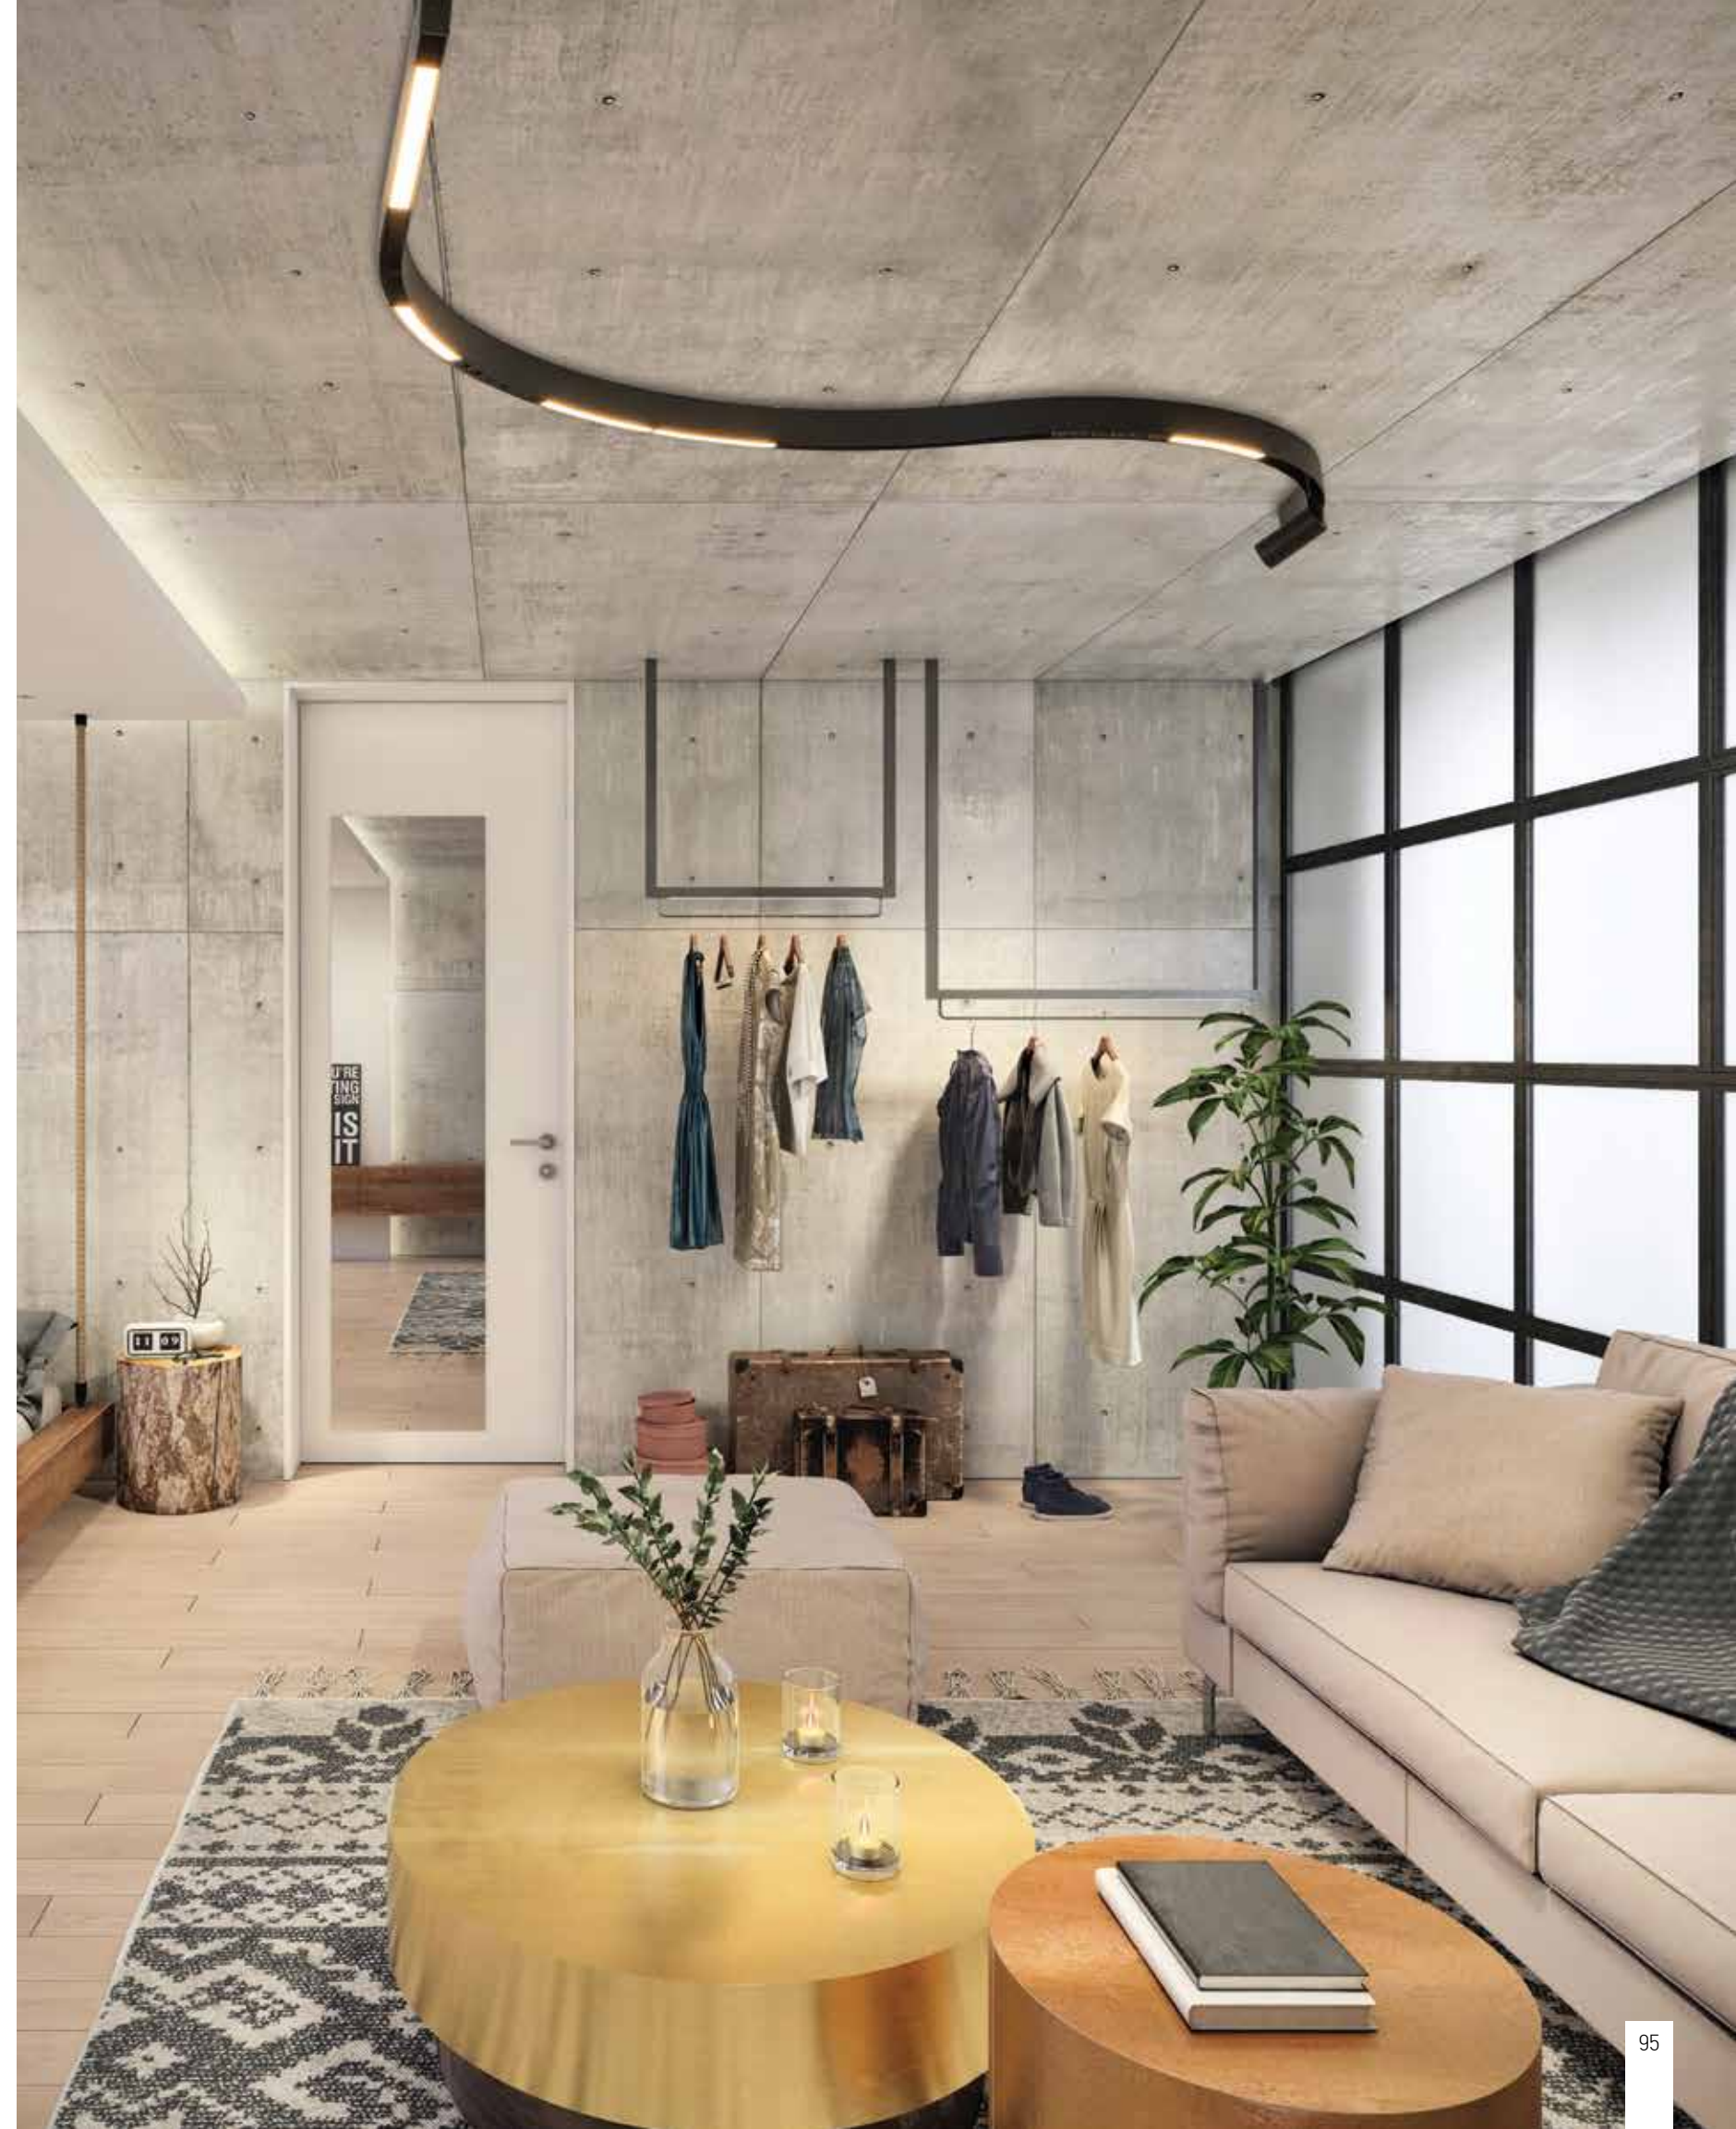

SURFACE | PENDANT Track : 1m / 2m / 3m

Track Code	Size	Color
22273B-1	1m	Sandy Black
22273B-2	2m	Sandy Black
22273B-3	3m	Sandy Black

SURFACE | PENDANT Curved Track

Dimensions   Ø: 1200mm
L: 1252.5mm
Material   Aluminium
Color   Sandy Black
Code   22102

SURFACE | PENDANT Curved Track

Dimensions   Ø: 900mm
L: 942.5mm
Material   Aluminium
Color   Sandy Black
Code   22097

SURFACE | PENDANT Curved Track

Dimensions   Ø: 600mm
L: 628mm
Material   Aluminium
Color   Sandy Black
Code   22090

*Dimensions Indicated In Millimeters