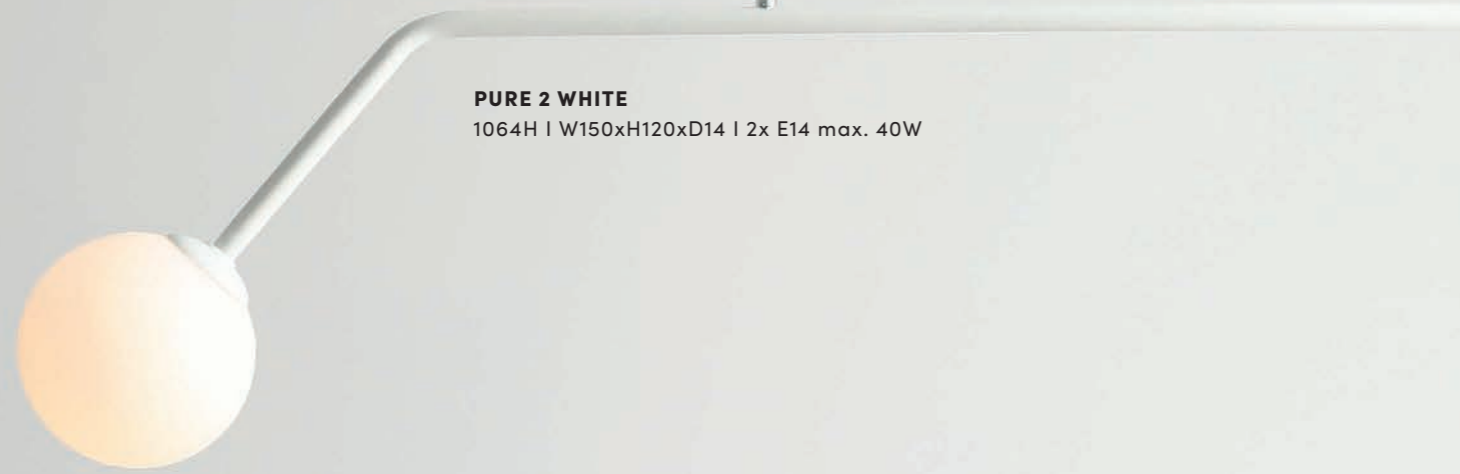

Pure

PURE 2 WHITE
1064H | W150xH120xD14 | 2x E14 max. 40W