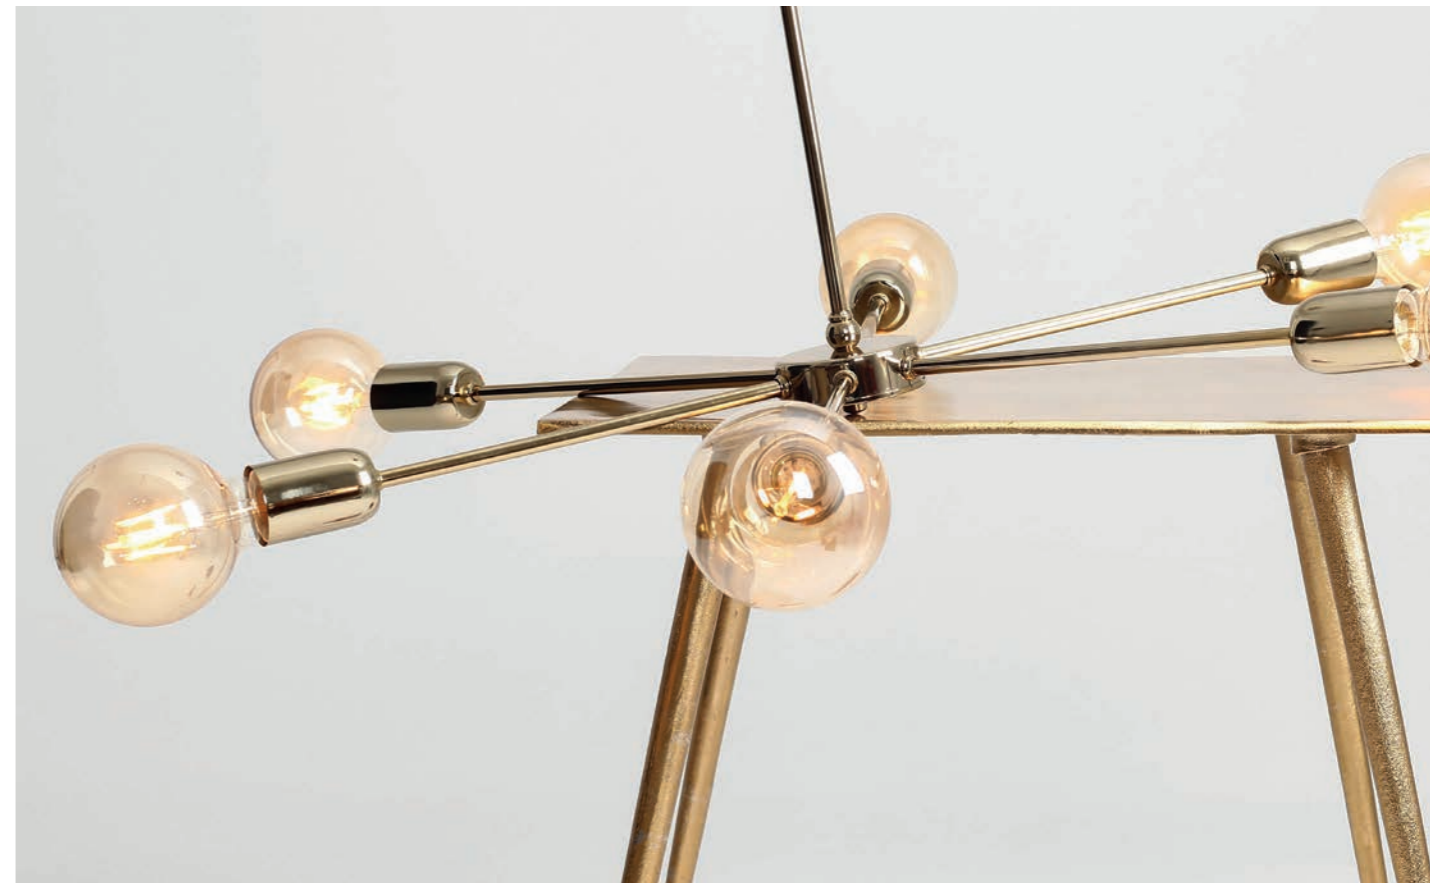

ASPO 1 WHITE
985PL_G | W10xH15,5xD5 | 1x GU10 max. 35W

ASPO 2 BLACK
985PL_H1 | W20xH15,5xD5 | 2x GU10 max. 35W

ASPO 2 WHITE
985PL_H | W20xH15,5xD5 | 2x GU10 max. 35W

After

AFTER 6 CHROME
952K4 | Ø69xH54 | 6x E27 max. 60W