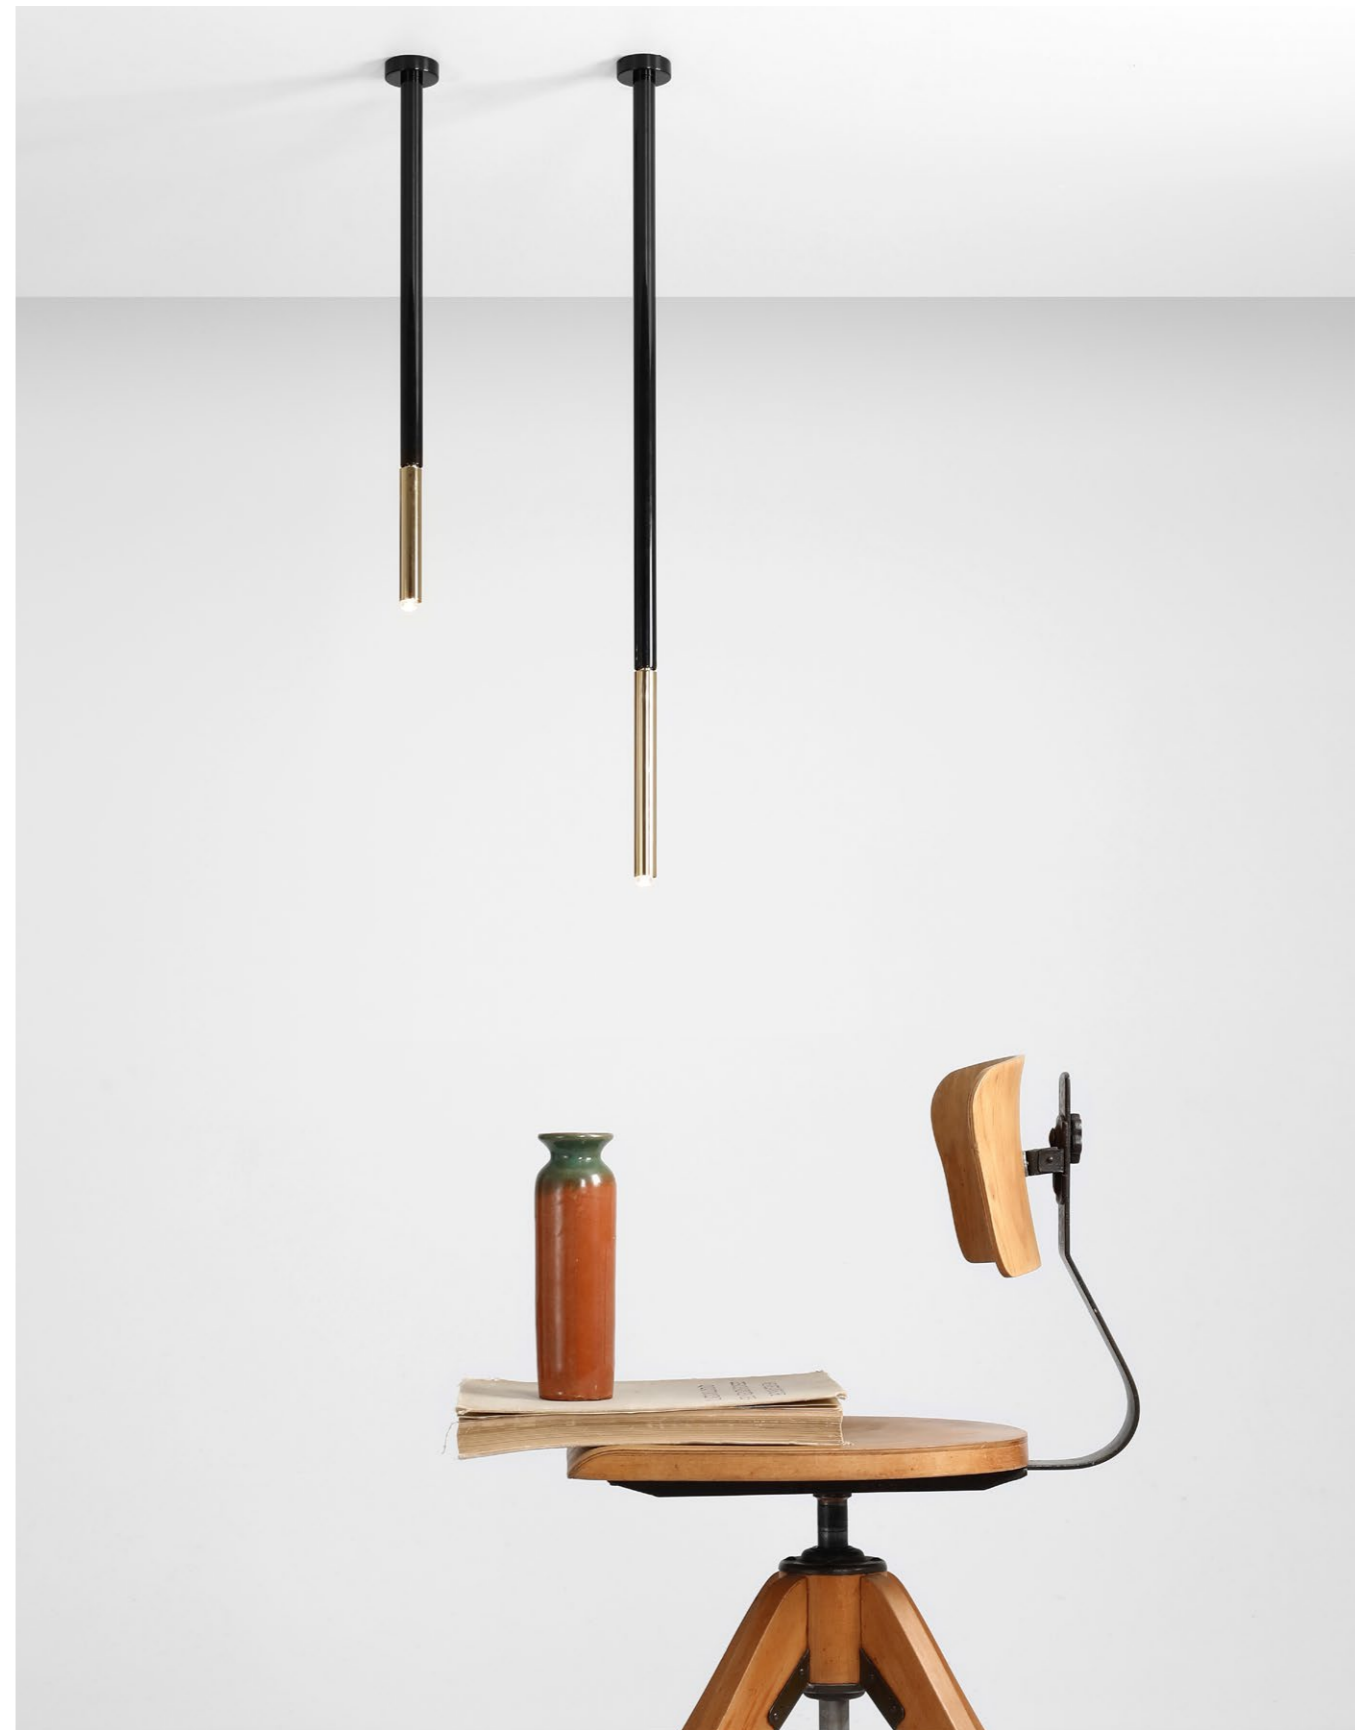

STICK BLACK L
1067PL_G1_L | W5,5xH81,5xD5,5 | 1x G9 LED max. 35W

STICK BLACK M
1067PL_G1_M | W5,5xH54,5xD5,5 | 1x G9 LED max. 35W