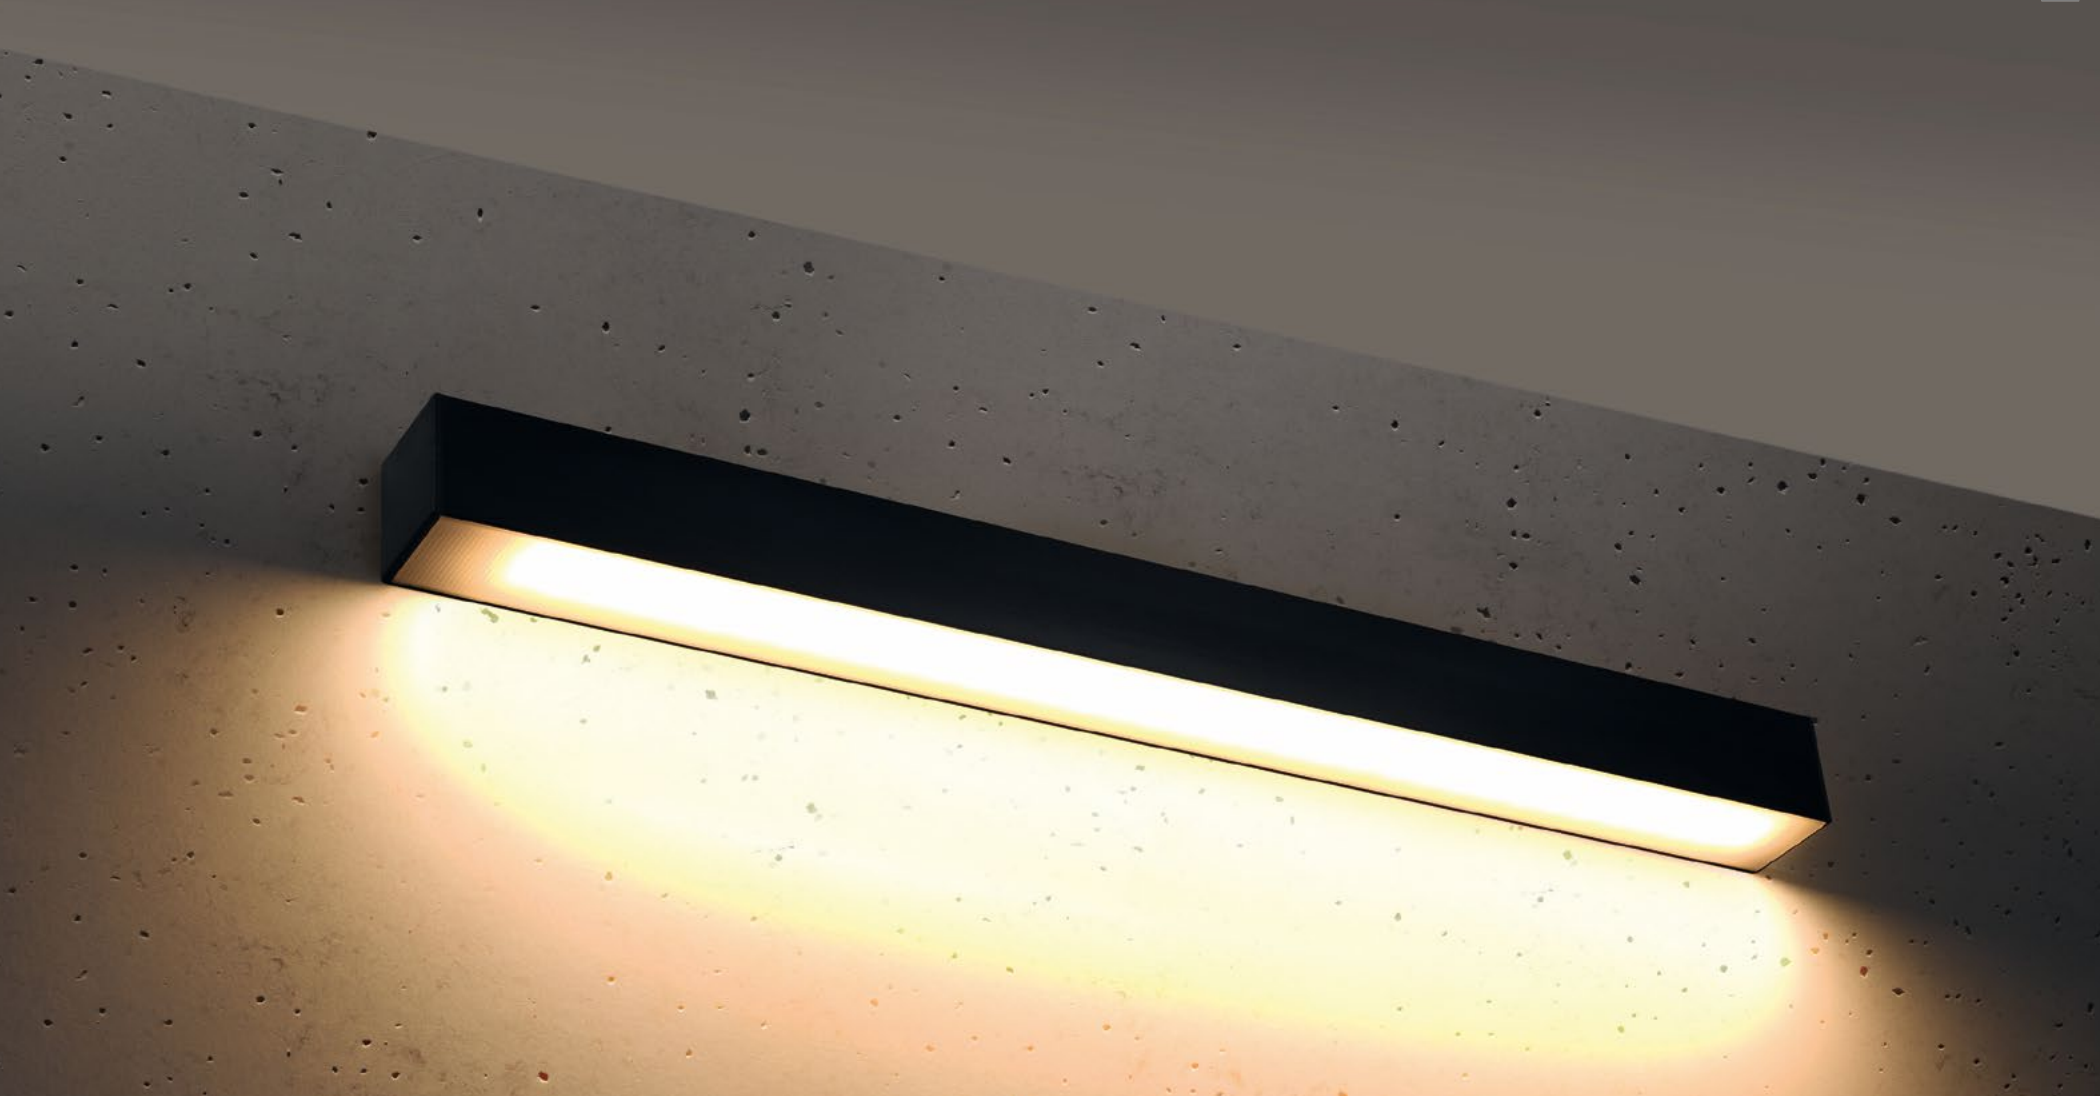

THORO
PINNE
KINKIET / WALL LAMP