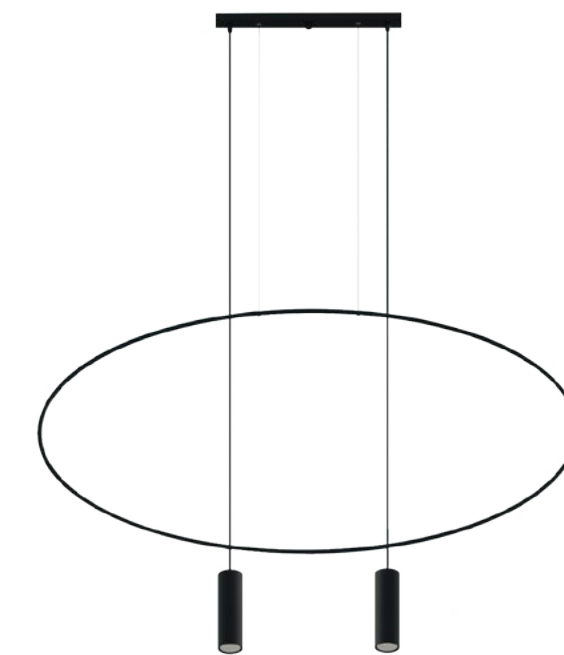

All this comes from the need to create beauty.

Designed by *Kwietniewski*

THORO

LEHDET

LAMPA WISZĄCA / PENDANT LAMP

Designed by *Kischniewski*

LEHDET

- 💡 E27, 1x60W, 1x15W LED, 50-60Hz, ~220-230V, IP20 ⚡
- 📏 110 x 80 x 150 cm
- 🏠 stal / steel
- 📄 3D model online

📄
czarny / black
TH.145

SIRKEL 60

- 💡 E27, 1x60W, 1x15W LED, 50-60Hz, ~220-230V, IP20 ⚡
- 📏 60 x 60 x 150 cm
- 📏 stal / steel
- 📄 3D model online

📄
czarny / black
TH.146

THØRO
HOLAR
LAMPA WISZĄCA / PENDANT LAMP

HOLAR 1

- 💡 GU10, 1x40W, 1x12W LED, 50-60Hz, ~220-230V, IP20 ⚡
- 📏 81 x 6 x 150 cm
- 🏠 stal / steel
- 📁 3D model online

🏠
czarny / black
TH.016CZ

HOLAR 2

- 💡 GU10, 2x40W, 2x12W LED, 50-60Hz, ~220-230V, IP20 ⚡
- 📏 131 x 6 x 170 cm
- 🏠 stal / steel
- 📁 3D model online

🏠
czarny / black
TH.017CZ

THØRO

RANA

LAMPA WISZĄCA / PENDANT LAMP

RANA 1

- 💡 GU10, 1x40W, 1x12W LED, 50-60Hz, ~220-230V, IP20 ⚡
- 📏 61 x 6 x 175 cm
- 🏠 stal / steel
- 📁 3D model online

📁
czarny / black
TH.018CZ