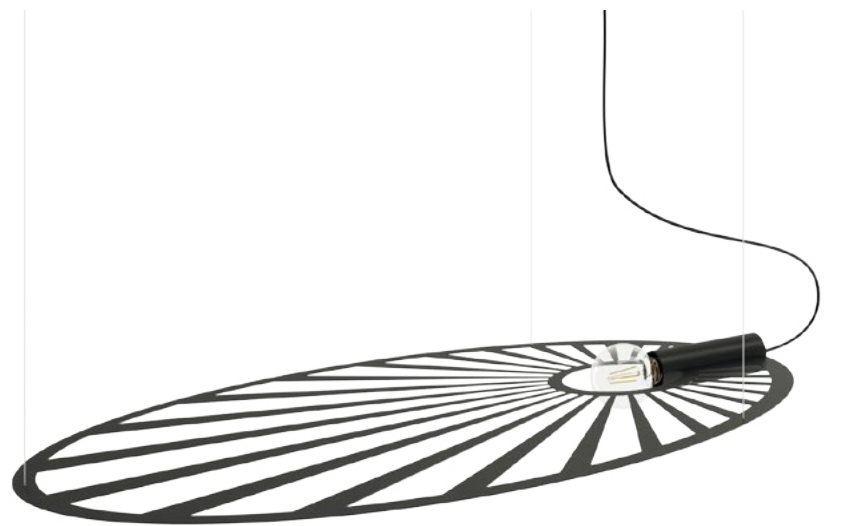

All this comes from the need to create beauty.

Designed by *Kwietniewski*

THORO

LEHDET

LAMPA WISZĄCA / PENDANT LAMP

Designed by *Kischniewski*

LEHDET

- 💡 E27, 1x60W, 1x15W LED, 50-60Hz, ~220-230V, IP20 ⚡
- 📏 110 x 80 x 150 cm
- 🏠 stal / steel
- 📄 3D model online

czarny / black
TH.001CZ

THORO

THORO

LEHDET

LAMPA WISZĄCA / PENDANT LAMP

Designed by *Kischniewski*

LEHDET

- 💡 E27, 1x60W, 1x15W LED, 50-60Hz, ~220-230V, IP20 ⚡
- 📏 110 x 80 x 150 cm
- 📏 stal / steel
- 📄 3D model online

biały / white
TH.001B

THORO
LEHDET
LAMPA WISZĄCA / PENDANT LAMP

Designed by *Krzysztof*

- LEHDET**
- 💡 E27, 1x60W, 1x15W LED, 50-60Hz, ~220-230V, IP20 ⚡
 - 📏 110 x 80 x 150 cm
 - 🏠 stal / steel
 - 📄 3D model online