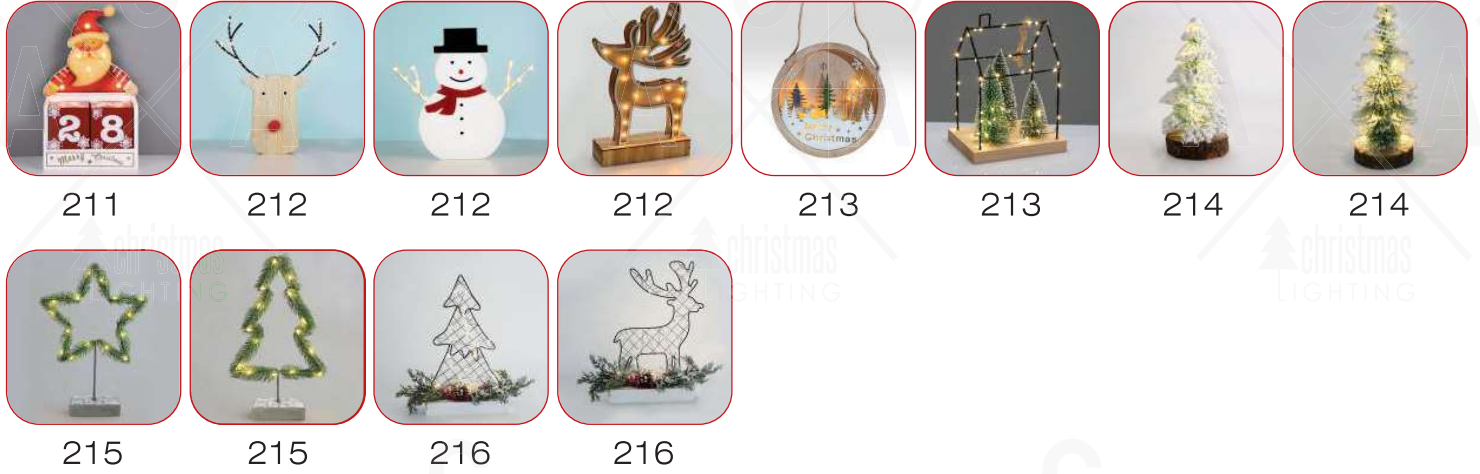

202

203

203

204

204

204

205

205

205

206

206

206

207

207

207

208

208

208

209

209

209

210

210

210

211

211

TABLE & WALL (With batteries AA | AAA | CR2032)

NEON (With batteries AA | USB plug)

FESTIVE (With batteries CR2032 | LR44 | AA | USB plug)

231

231

231