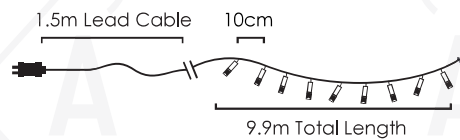

WARM
WHITE

COOL
WHITE

christmas
LIGHTING

christmas
LIGHTING

100
LEDS

X081001414

⚡ 220-240V AC ⏰ 6.8W

💡 3V / 20mA / 0.06W / 7mm

🔗 20sets 📦 1/12 pcs

IP65