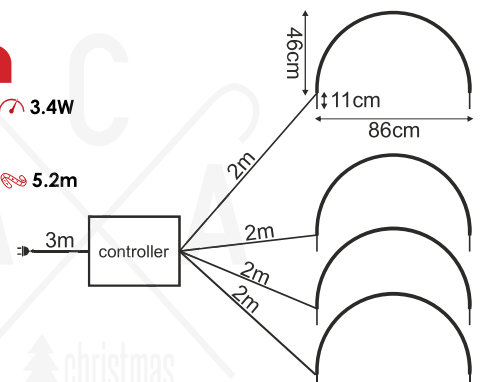

124
LIGHTS

1 X081241221
⚡ 230V AC /31V DC (3.6W) ⏱ 3.4W
💡 3V / 20mA / 0.06W / 3mm
📏 860xH570mm (per piece) 🌀 5.2m
📦 1/10 pcs

IP44

FLASH

1.5 m Lead Cable

124
LIGHTS

2 X081242221
⚡ 230V AC /31V DC (3.6W) ⏱ 3.4W
💡 3V / 20mA / 0.06W / 3mm
📏 860xH570mm (per piece) 🌀 5.2m
📦 1/10 pcs

IP44

FLASH

1.5 m Lead Cable