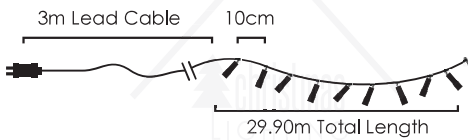

🔌 **X0812WSA**
X0812WSAR
max 15 sets

IP44

FLASH

700
LEDS

X08700114

⚡ 220-240V AC / 31V DC (6W) ⤴ 5.6W

💡 3V / 20mA / 0.06W / 5mm

📦 1/4 pcs