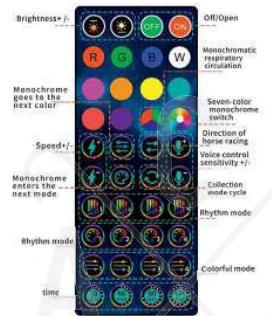

new

MAGIC COLORFUL OCTOPUS LIGHTS

216 LEDs
18 LEDs x 12 LINES

IP44

X132163424

⚡ 220-240V AC / 5V DC (10W) ⚡ 10W

💡 5V / 12mA / 0.06W / 3mm

📏 H1800mm 📦 1/24 pcs