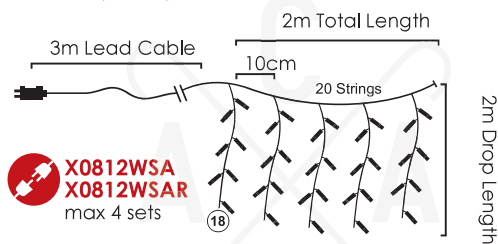

PVC ΔΙΑΦΑΝΟ ΚΑΛΩΔΙΟ
PVC TRANSPARENT WIRE