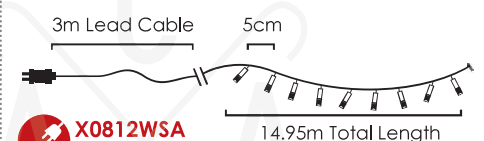

STEADY

X0812WSA
X0812WSAR
max 4 sets