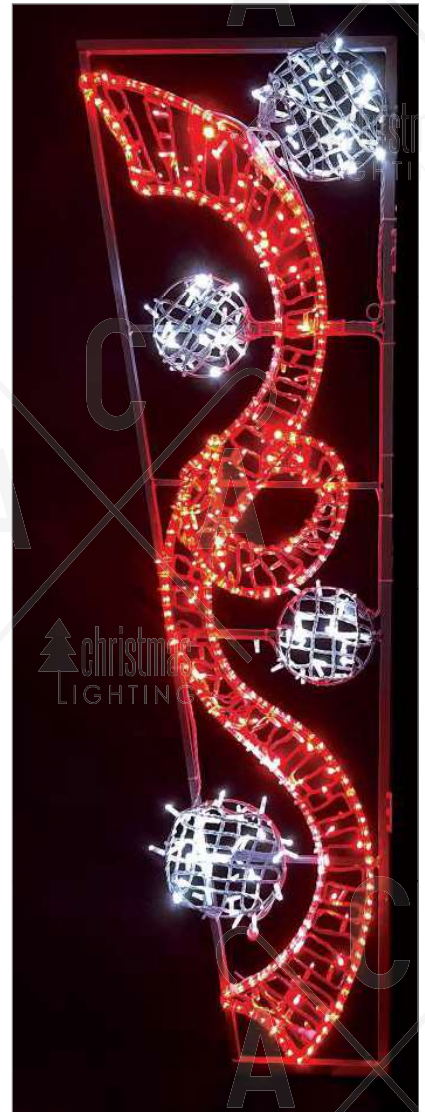

ΣΧΕΔΙΑ LED ΦΩΤΟΣΩΛΗΝΑ
LED ROPE LIGHT MOTIFS
ЛЕД ЛЕСБЕТЕЩ МАРКУЧ МОТИВ

new

LED ROPE LIGHTS - STREET DECORATION
& LED STRING LIGHTS

METAL RIBBON WITH BALLS

512
LEDS

X1751224116L

X1751224116R

⚡ 230V AC ⚡ 4.4W/m (42W)

💡 3V / 20mA / 0.06W / 3mm • 5mm

📏 600xH2000mm (6m Rope - 16m String)

📦 1 pc

1.5m Lead

IP65

STEADY

Street pole

Street hanging

Connectable

UV
PROTECTION

252 cool white rope LED lights
140 red LED string lights
120 cool white LED string lights