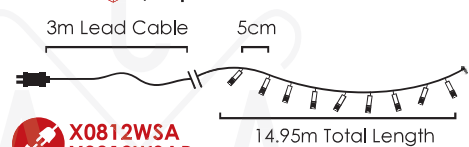

STEADY

X0812WSA
X0812WSAR
max 4 sets