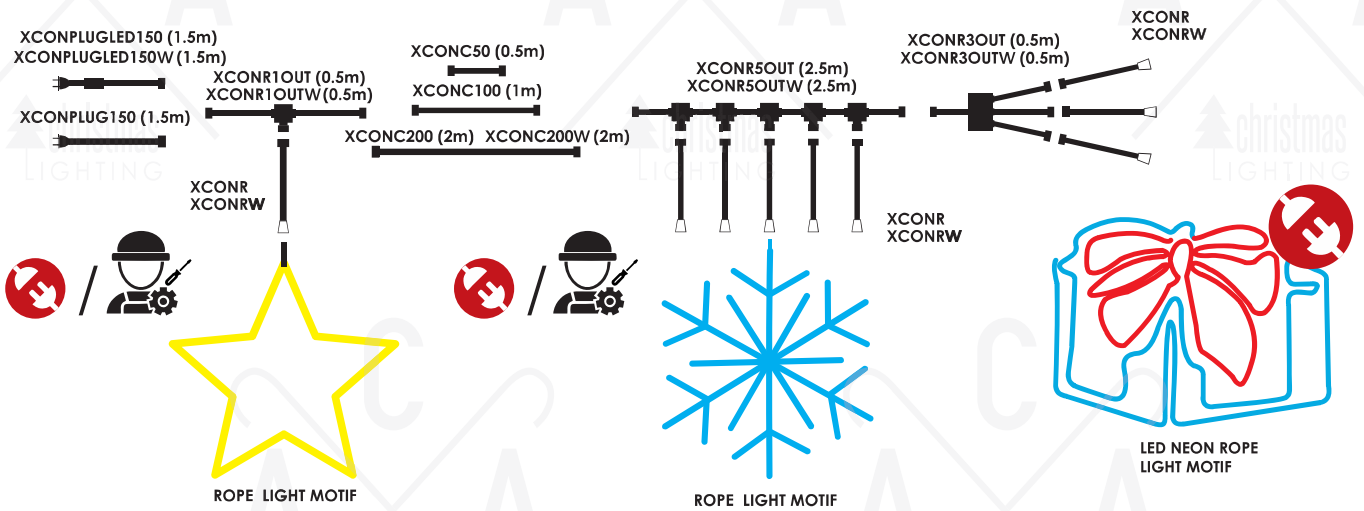

GIANT INFLATABLES

160-161

162

LED DECORATIVE PROJECTORS

163

164

DO IT YOURSELF

STRING LIGHTS
 XCONR3OUT (0.5m)
 XCONR3OUTW (0.5m)