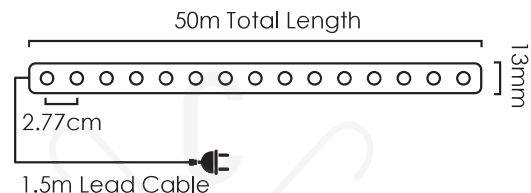

36
LEDs/m

⚡ 230V AC ⚡ 4.45W/m (RED: 3.9W/m)

💡 3V (RED: 2V) / 20mA / 0.06 (RED: 0.04) W / 3mm

✂️ 2m 📦 1 pc (50m)

STEADY

IP44

✂️ Κόβεται ανά 2μ. / Cut every 2m / Реже се през 2м.

UV
PROTECTION