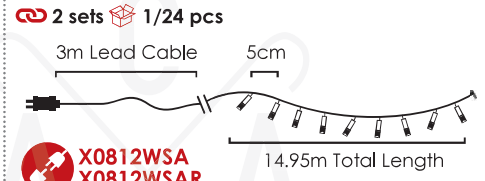

STEADY

X0812WSA
X0812WSAR
max 4 sets