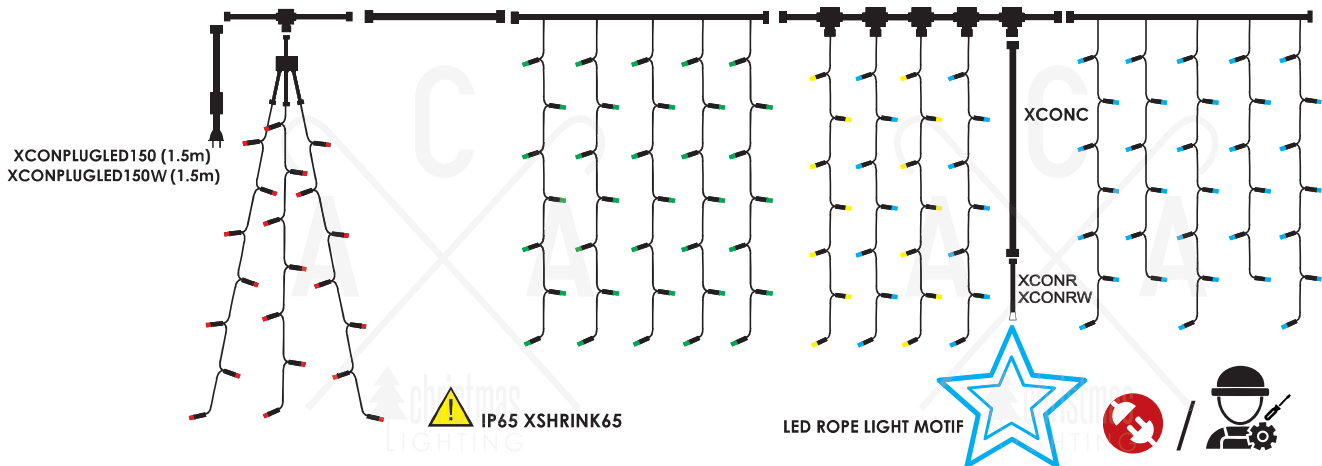

STRING LIGHTS
XCONR3OUT (0.5m)
XCONR3OUTW (0.5m)

STRING LIGHTS & MOTIFS
XCONR5OUT (2.5m)
XCONR5OUTW (2.5m)

CURTAIN

ICICLE