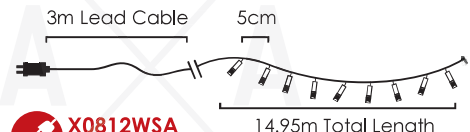

🔌 **X0812WSA**
X0812WSAR
max 5 sets

IP44

STEADY