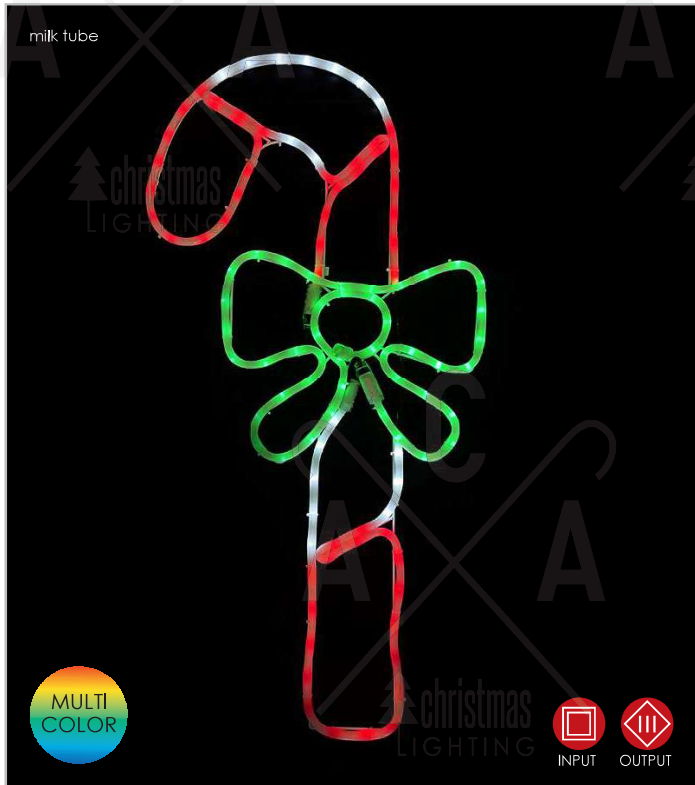

1. METAL PENDANT CANDY CANE WITH BOW

2. METAL MISTLETOE

3. METAL PENDANT SOCK WITH PRESENT

- 120 LEDS**

1 X081203528

⚡ 230V AC ⤴ 4.2W/m (21W)

💡 3V / 20mA / 0.06W / mini

📏 450xH900mm 🧶 5m 📦 1/48 pcs