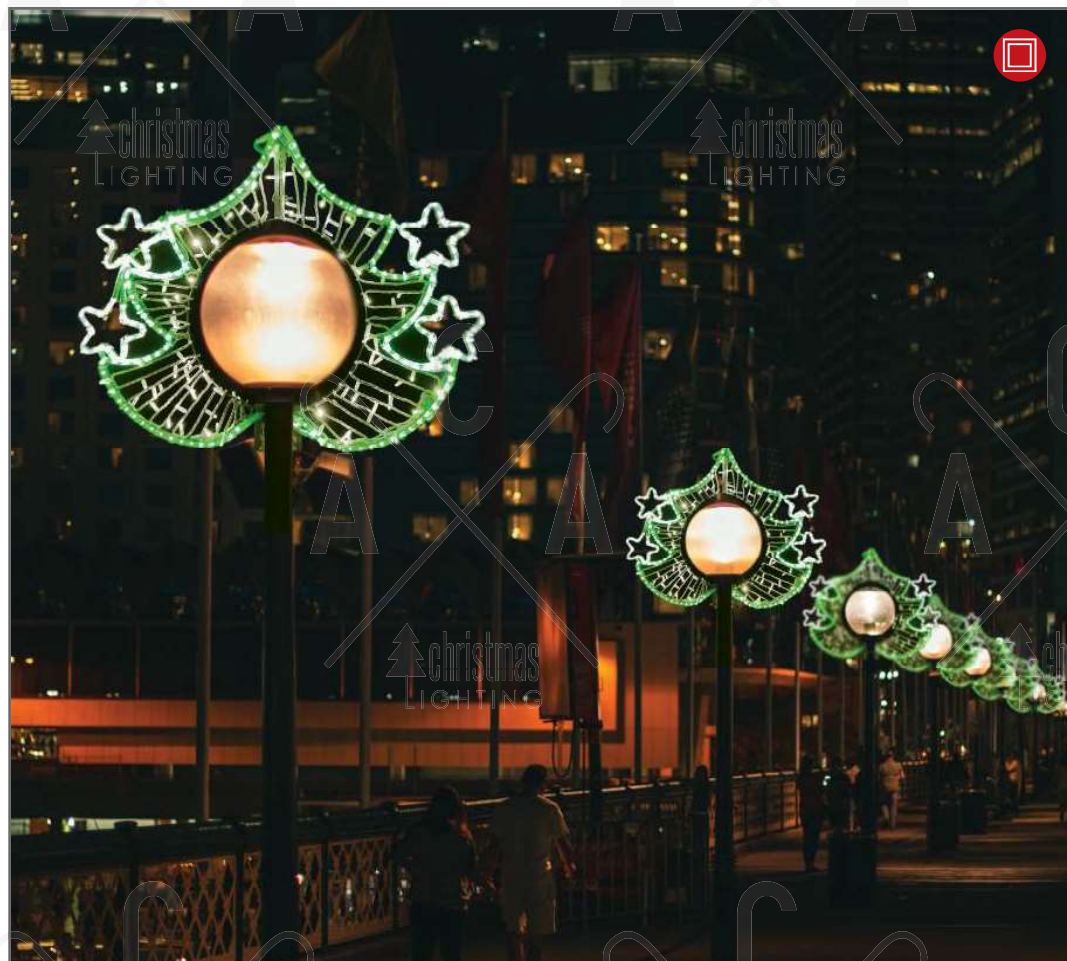

ΣΧΕΔΙΑ LED ΦΩΤΟΣΩΛΗΝΑ
LED ROPE LIGHT MOTIFS
ΛΕΔ ΛΕΣΒΕΤΕЩ ΜΑΡΚΥЧ ΜΟΤΙВ

new

LED ROPE LIGHTS - STREET DECORATION
& LED STRING LIGHTS

GREEN
COOL
WHITE

METAL POLE HEAD CHRISTMAS TREE

378
LEDs

X1737825114

⚡ 230V AC ⚡ 4.4W/m (39W)

💡 3V / 20mA / 0.06W / 3mm • 5MM

📏 930xH850mm (4 rope - 3.2m string)

IP65

📦 1 pc

STEADY

🔌 1.5m Lead
Street pole

UV
PROTECTION

144 cool white rope LED lights
144 green LED string lights
90 cool white LED string lights