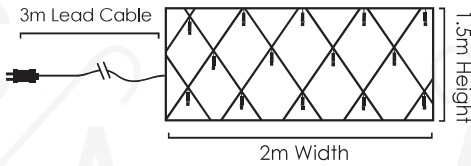

COOL
WHITE

240
LEDS

X08240111

⚡ 220-240V AC / 36V DC (6W) ⏰ 1.8W

💡 3V / 20mA / 0.06W / 5mm

📦 3 sets 📦 1/24pcs

IP44

STEADY