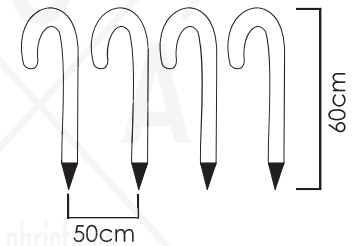

⚡ 230V AC / 4.5V DC (2.7W) ⏸ 2.7W

💡 3V / 20mA / 0.06W / 3mm

📏 1500xH600xØ25mm 📦 1/12 pcs

50cm Lead Cable

IP44

8
FUNCTIONS

WARM
WHITE

PLASTIC 5 GARDEN STARS