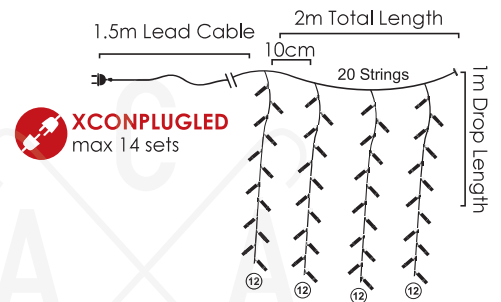

240
LEDS

X08240231

IP44

X08240231N

IP65

⚡ 220-240V AC ⏱ 17W

💡 3V / 20mA / 0.06W / 7mm

📦 20 Sets 📦 1/4pcs

STEADY