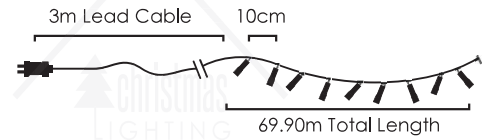

🔌 **X0812WSA**
X0812WSAR
max 15 sets

IP44

FLASH

100
LEDS

100WWE44TG

⚡ 220-240V AC / 31V DC (3.6W) ⤴ 0.78W

💡 3V / 20mA / 0.06W / 3mm

🔗 6 sets 📦 1/24 pcs