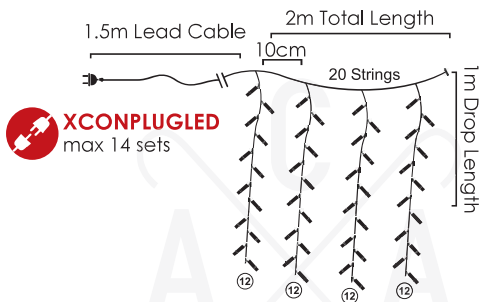

240
LEDS

X08240131

IP44

X08240131N

IP65

⚡ 220-240V AC ⏱ 17W

💡 3V / 20mA / 0.06W / 7mm

📦 20 Sets 📦 1/4pcs

STEADY