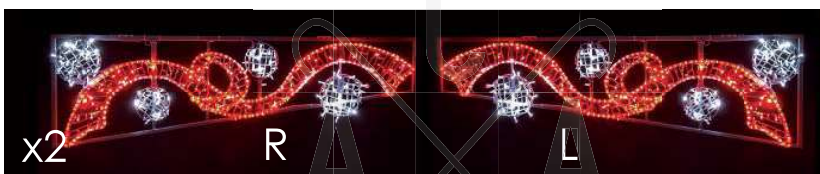

ΣΧΕΔΙΑ LED ΦΩΤΟΣΩΛΗΝΑ
LED ROPE LIGHT MOTIFS
ЛЕД ЛЕСБЕТЕЩ МАРКУЧ МОТИВ

new

LED ROPE LIGHTS - STREET DECORATION
& LED STRING LIGHTS

METAL RIBBON WITH BALLS

512
LEDS

X1751224116L

X1751224116R

⚡ 230V AC ⚡ 4.4W/m (42W)

💡 3V / 20mA / 0.06W / 3mm • 5mm

📏 600xH2000mm (6m Rope - 16m String)

📦 1 pc

1.5m Lead

IP65

STEADY

Street pole

Street hanging

Connectable

UV
PROTECTION

252 cool white rope LED lights
140 red LED string lights
120 cool white LED string lights