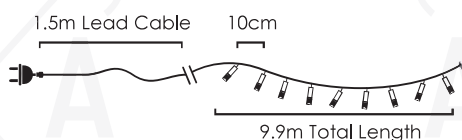

christmas
LIGHTING

christmas
LIGHTING

100
LEDS

100WWE44R

IP44

X081001314

IP65

new

⚡ 220-240V AC ⤴ 6.8W

💡 3V / 20mA / 0.06W / 7mm

🔗 20 sets 📦 1/12pcs

STEADY