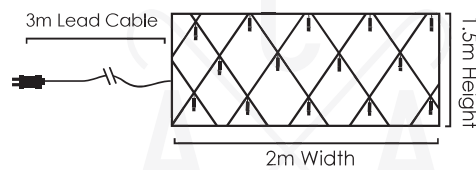

240
LEDS

X08240114

⚡ 220-240V AC / 31V DC (6W) ⏰ 6W

💡 3V / 20mA / 0.06W / 5mm

📦 Flash 📦 1/24pcs

IP44

FLASH