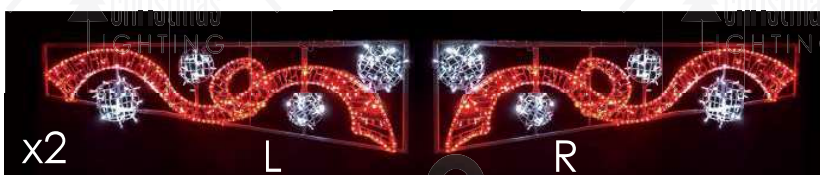

ΣΧΕΔΙΑ LED ΦΩΤΟΣΩΛΗΝΑ
LED ROPE LIGHT MOTIFS
ЛЕД ЛЕСБЕТЕЩ МАРКУЧ МОТИВ

new

LED ROPE LIGHTS - STREET DECORATION
& LED STRING LIGHTS

METAL RIBBON WITH BALLS

512
LEDS

X1751224116L

X1751224116R

⚡ 230V AC ⚡ 4.4W/m (42W)

💡 3V / 20mA / 0.06W / 3mm • 5mm

📏 600xH2000mm (6m Rope - 16m String)

📦 1 pc

1.5m Lead

IP65

STEADY

Street pole

Street hanging

Connectable

UV
PROTECTION

252 cool white rope LED lights
140 red LED string lights
120 cool white LED string lights