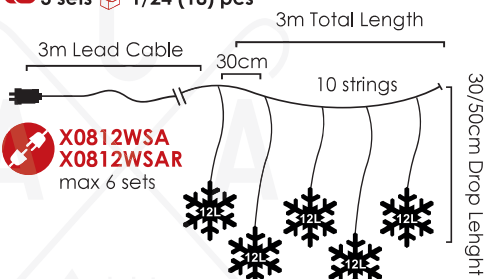

STEADY

🔌 X0812WSA
X0812WSAR
max 6 sets