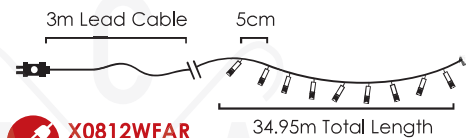

🔗 **X0812WFAR**
X0812WFAB

IP44

8
FUNCTIONS

christmas
LIGHTING

christmas
LIGHTING