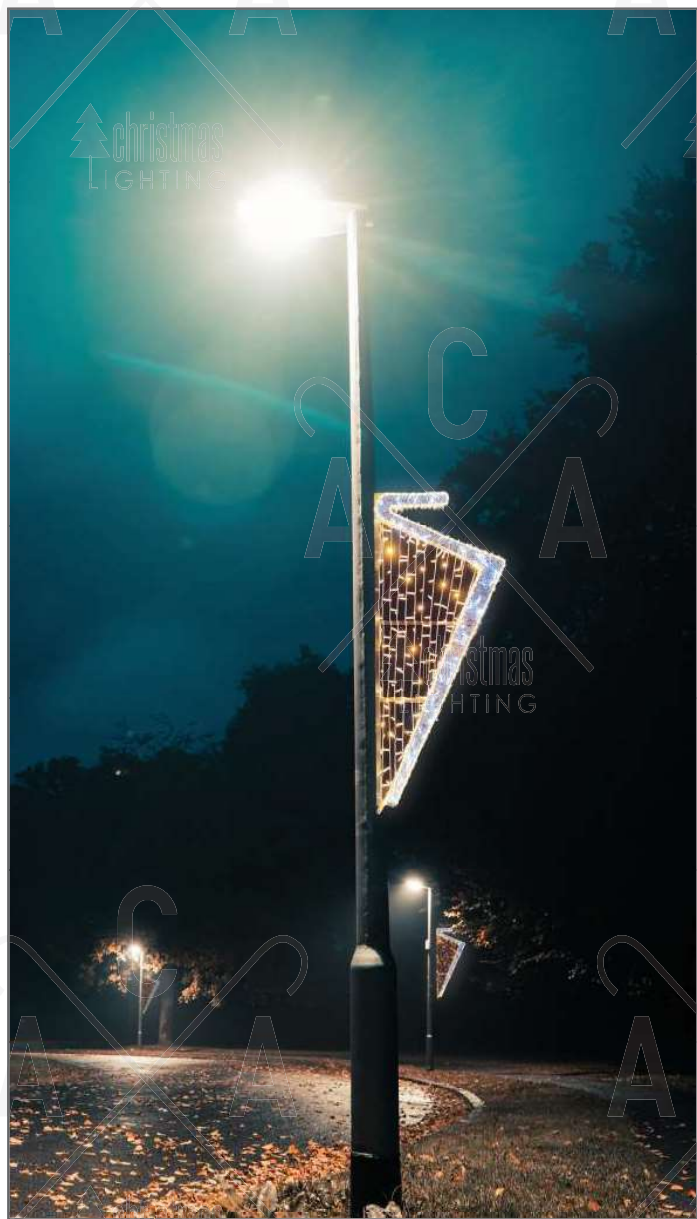

ΣΧΕΔΙΑ LED ΦΩΤΟΣΩΛΗΝΑ
LED ROPE LIGHT MOTIFS
ЛЕД ЛЕСБЕТЕЦІ МАРКУЧ МОТИВ

new

LED ROPE LIGHTS - STREET DECORATION
& LED STRING LIGHTS

WARM
WHITE
COOL
WHITE

METAL HARP

christmas LIGHTING

christmas LIGHTING

christmas LIGHTING

360
LEDS

X1736012115

⚡ 230V AC ⚡ 4.3W/m (33W)

💡 3V / 20mA / 0.06W / 3mm • 5mm

📏 600xH1500mm (9.6m Rope - 6.4m String)

📦 1 pc

1.5m Lead

IP65

STEADY

TINSEL

UV
PROTECTION

Street pole

Connectable

180 warm white rope LED lights
120 warm white LED string lights
60 cool white LED string lights

christmas LIGHTING

christmas LIGHTING