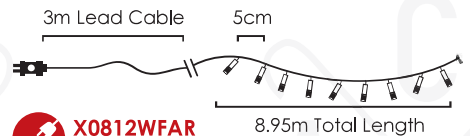

8
FUNCTIONS

X0812WFAR
X0812WFAB

300
LEDS

X08300212

⚡ 220-240V AC / 31V DC (6W) ⤴ 6W
💡 3V / 20mA / 0.06W / 3mm 📦 1/24 pcs

IP44