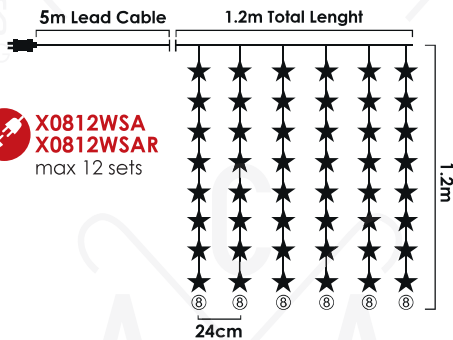

WARM
WHITE

COOL
WHITE

48
LEDS

X0848122

⚡ 220-240V AC / 24V DC (6W) ⏩ 0.5W

💡 3V / 20mA / 0.06W / 5mm

🔌 12 sets 📦 1/24pcs

IP44

8
FUNCTION

🔧 **X0812WSA**
X0812WSAR
max 12 sets