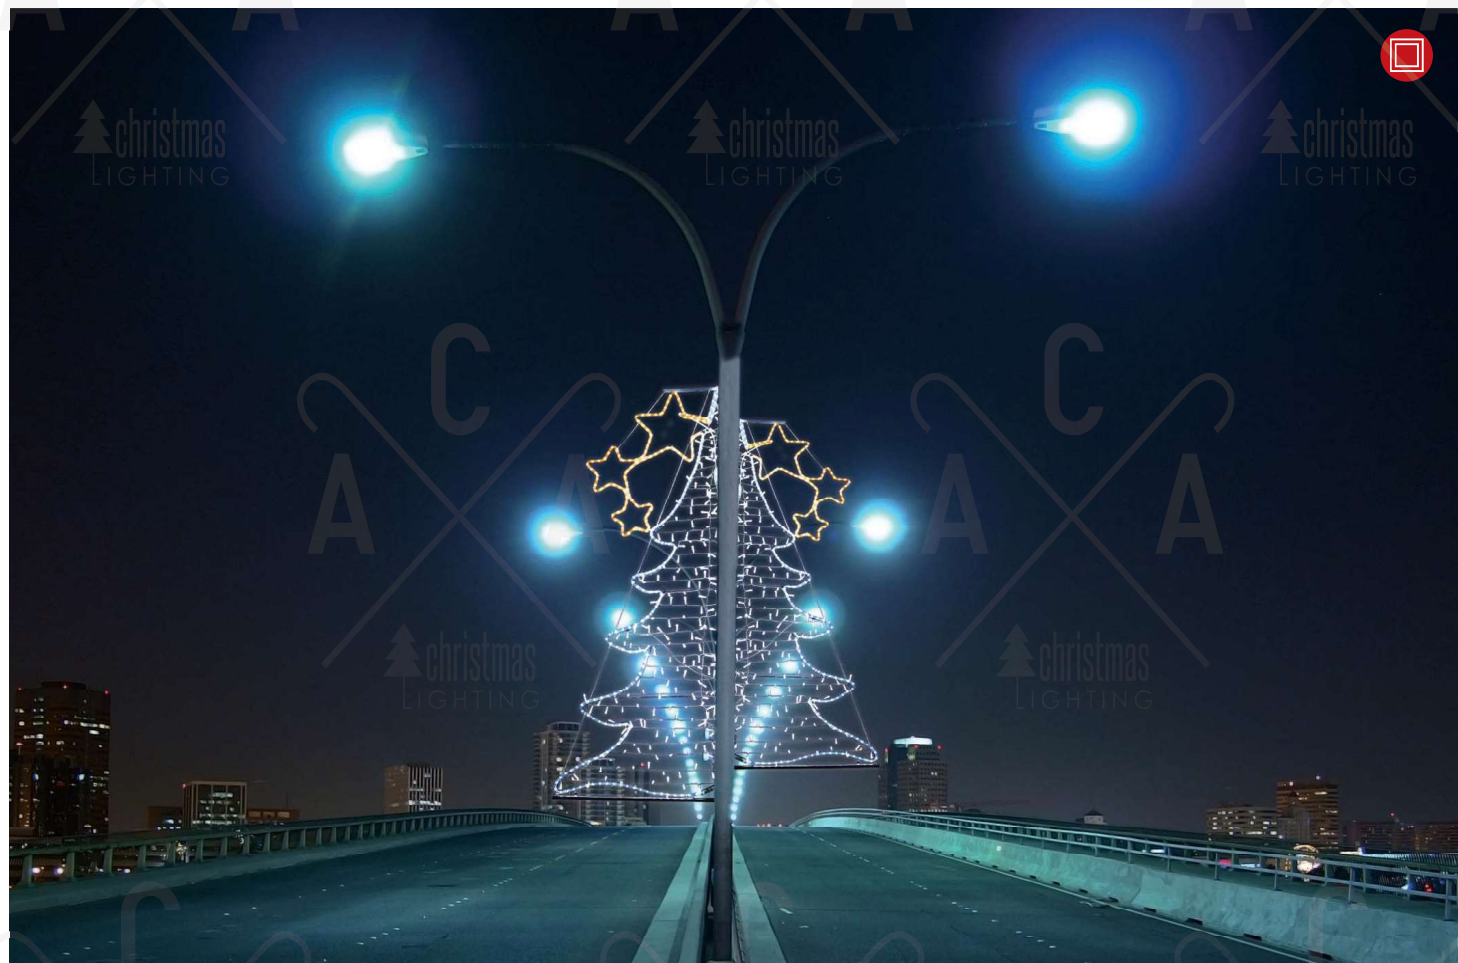

Street pole

Street hanging

1.5m Lead

ΣΧΕΔΙΑ LED ΦΩΤΟΣΩΛΗΝΑ
LED ROPE LIGHT MOTIFS
ΛΕΔ ЛЕСΒЕΤЕЦ ΜΑΡΚΥΧ ΜΟΤΙΒ

LED ROPE LIGHTS - STREET DECORATION
& LED STRING LIGHTS

METAL HALF CHRISTMAS TREE LED

452
LEDS

IP44