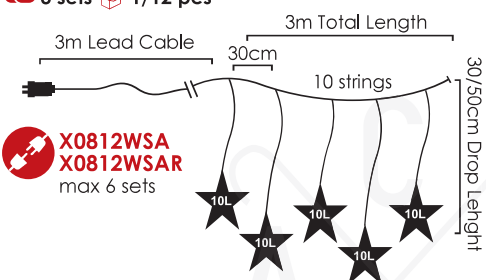

STEADY

🔌 X0812WSA
X0812WSAR
max 6 sets