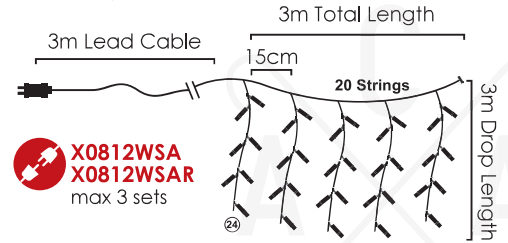

PVC ΔΙΑΦΑΝΟ ΚΑΛΩΔΙΟ
PVC TRANSPARENT WIRE

360
LEDS

X08360221

⚡ 220-240V AC / 31V DC (6W) ⏰ 2.8W

💡 3V / 20mA / 0.06W / 5mm

🔌 2 sets 📦 1/24pcs

IP44

STEADY